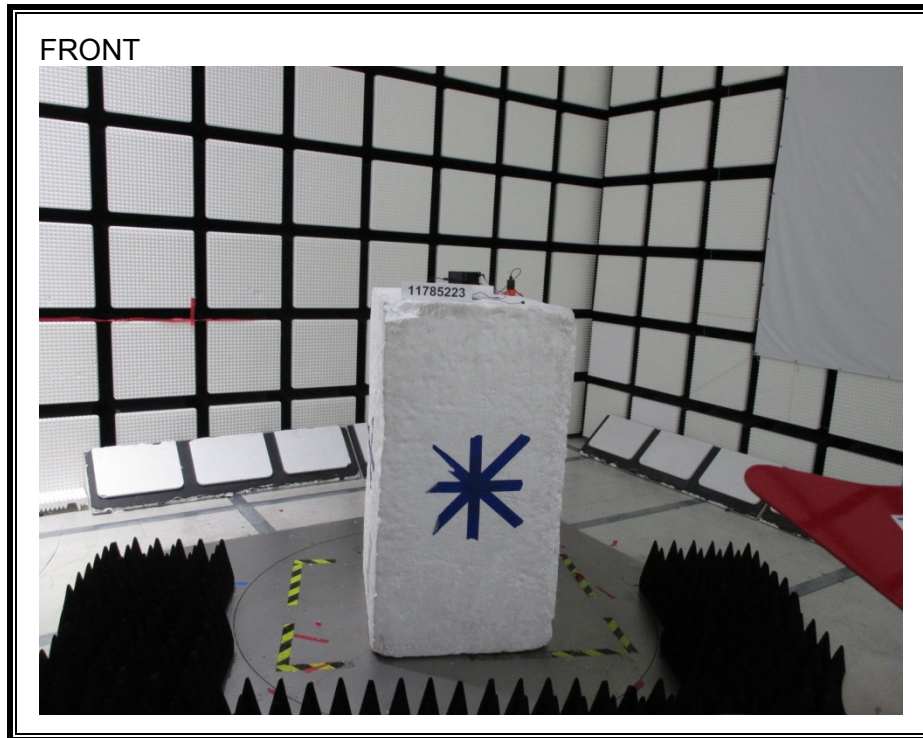

10. SETUP PHOTOS

ANTENNA PORT CONDUCTED RF MEASUREMENT SETUP

RADIATED RF MEASUREMENT SETUP (BELOW 30 MHz)

RADIATED RF MEASUREMENT SETUP (BELOW 1 GHz)

RADIATED RF MEASUREMENT SETUP (ABOVE 1 GHz)

RADIATED RF MEASUREMENT SETUP FOR PORTABLE CONFIGURATION

AC LINE CONDUCTED EMISSIONS MEASUREMENT SETUP

END OF REPORT