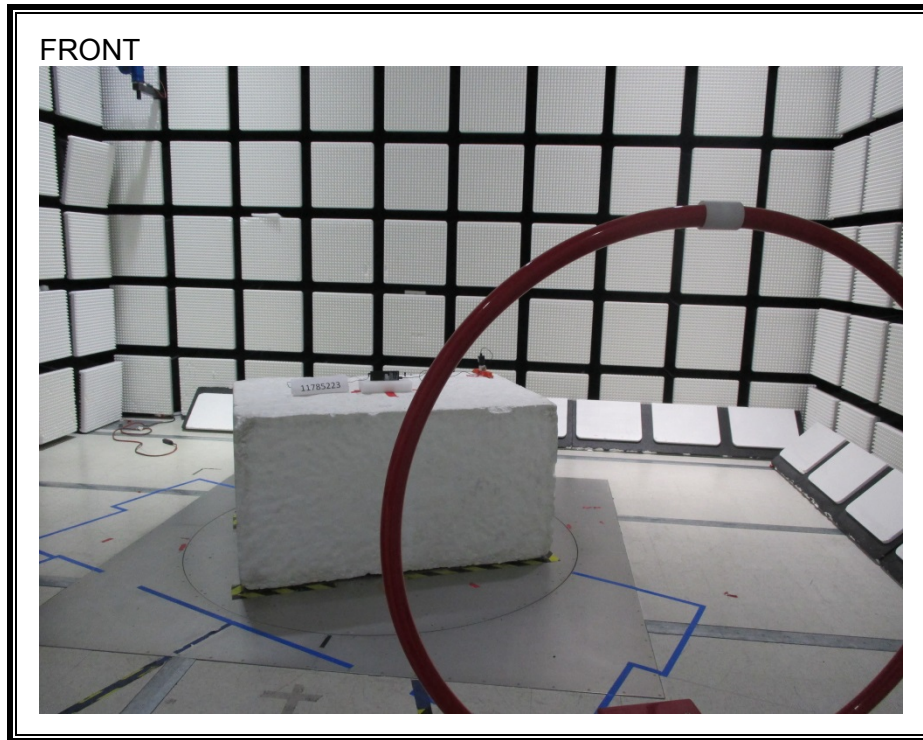

10. SETUP PHOTOS

ANTENNA PORT CONDUCTED RF MEASUREMENT SETUP

RADIATED RF MEASUREMENT SETUP (BELOW 30 MHz)

RADIATED RF MEASUREMENT SETUP (BELOW 1 GHz)

RADIATED RF MEASUREMENT SETUP (ABOVE 1 GHz)

RADIATED RF MEASUREMENT SETUP FOR PORTABLE CONFIGURATION

AC LINE CONDUCTED EMISSIONS MEASUREMENT SETUP

END OF REPORT