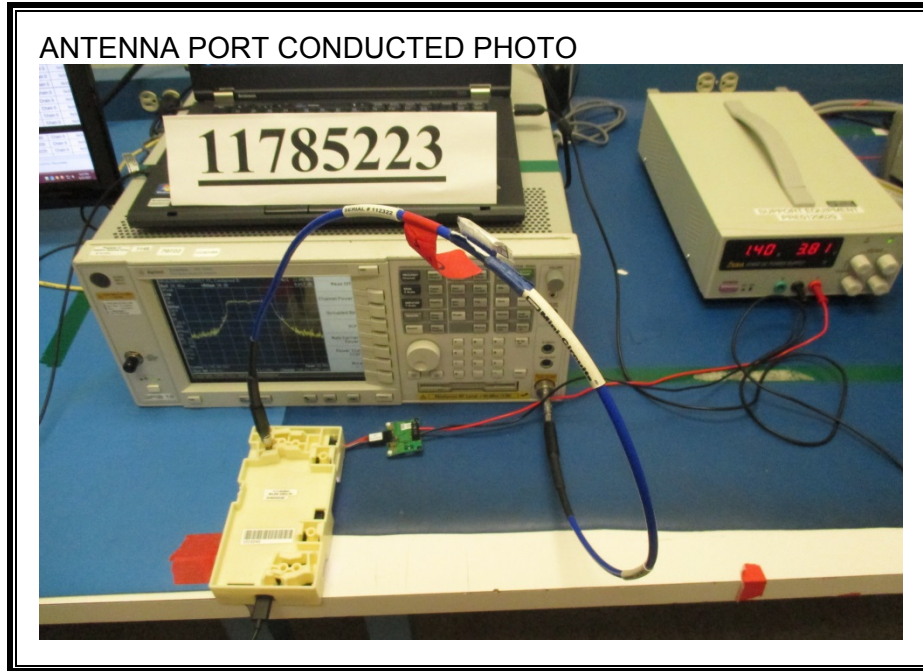

10. SETUP PHOTOS

ANTENNA PORT CONDUCTED RF MEASUREMENT SETUP

RADIATED RF MEASUREMENT SETUP (BELOW 30 MHz)

RADIATED RF MEASUREMENT SETUP (BELOW 1 GHz)

RADIATED RF MEASUREMENT SETUP (ABOVE 1 GHz)

RADIATED RF MEASUREMENT SETUP FOR PORTABLE CONFIGURATION

AC LINE CONDUCTED EMISSIONS MEASUREMENT SETUP

END OF REPORT