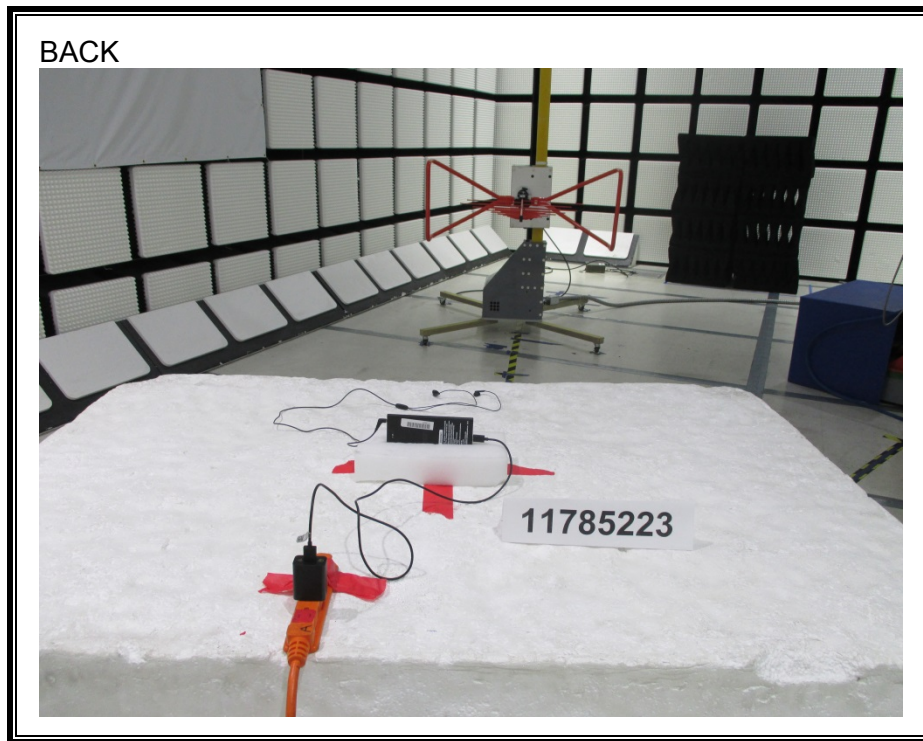

10. SETUP PHOTOS

ANTENNA PORT CONDUCTED RF MEASUREMENT SETUP

RADIATED RF MEASUREMENT SETUP (BELOW 30 MHz)

RADIATED RF MEASUREMENT SETUP (BELOW 1 GHz)

RADIATED RF MEASUREMENT SETUP (ABOVE 1 GHz)

RADIATED RF MEASUREMENT SETUP FOR PORTABLE CONFIGURATION

AC LINE CONDUCTED EMISSIONS MEASUREMENT SETUP

END OF REPORT