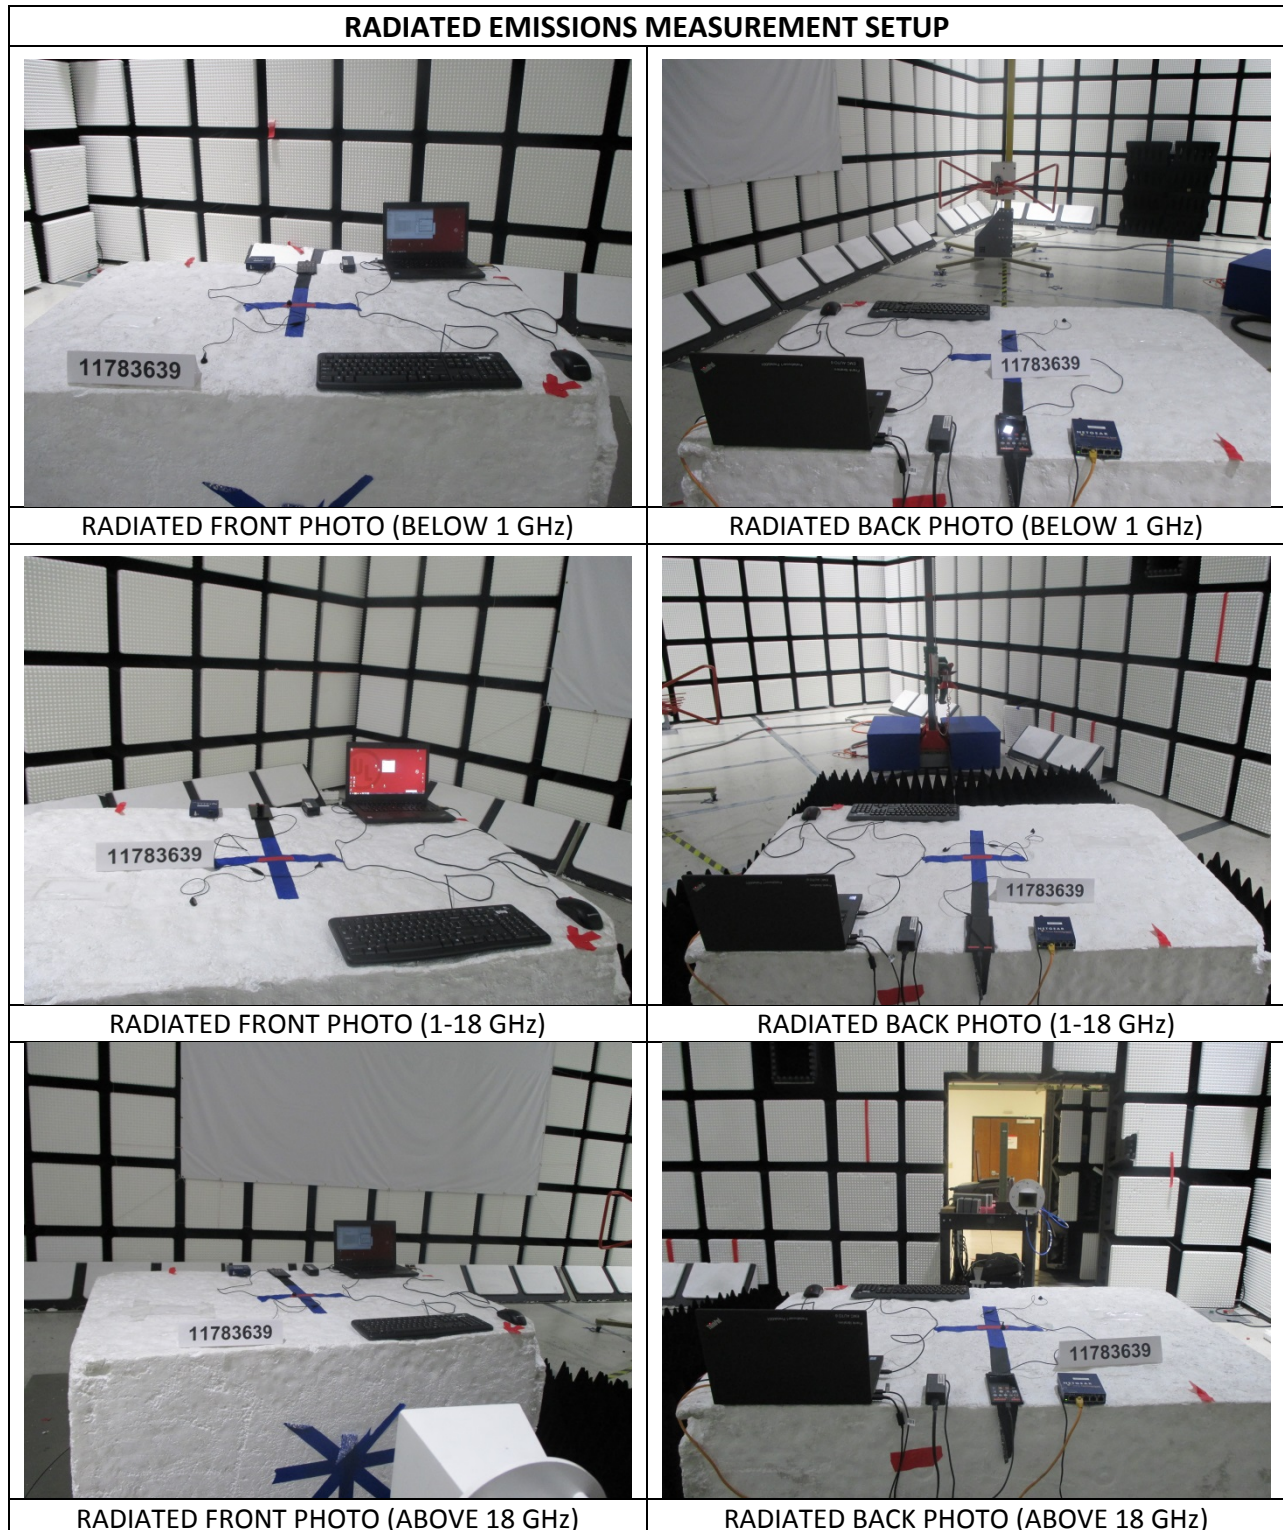

8. SETUP PHOTOS

Sync Mode

Charging Mode

RADIATED EMISSIONS MEASUREMENT SETUP

RADIATED FRONT PHOTO (BELOW 1 GHz)

RADIATED BACK PHOTO (BELOW 1 GHz)

RADIATED FRONT PHOTO (1-18 GHz)

RADIATED BACK PHOTO (1-18 GHz)

RADIATED FRONT PHOTO (ABOVE 18 GHz)

RADIATED BACK PHOTO (ABOVE 18 GHz)

END OF REPORT