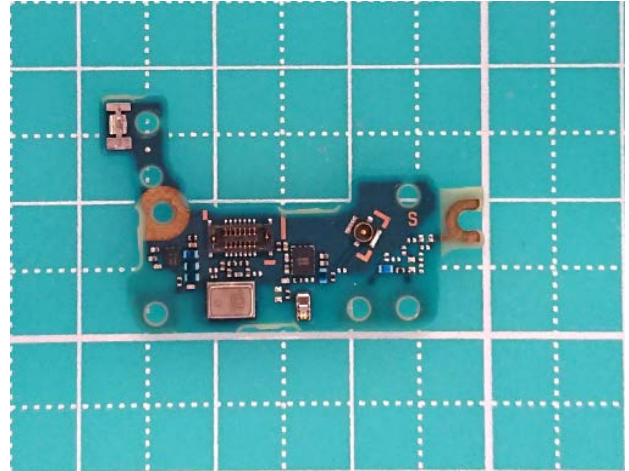

FCC ID: PY7-87607S Internal Photo

**Without Rear panel**

**Without PBA and Battery**

**Rear panel**

**Internal Main-PWB with Shield cases (Front-side)**

**Internal Main-PWB without Shield cases (Front-side)**

**Internal Main-PWB of Rear (Front-side)**

**Internal Main-PWB with Shield cases (Rear-side)**

**Internal Main-PWB without Shield cases (Rear-side)**

**Internal Main-PWB of Rear (Rear-side)**

**Internal Sub-PWB (Front-side)**

**Internal Sub-PWB (Rear-side)**