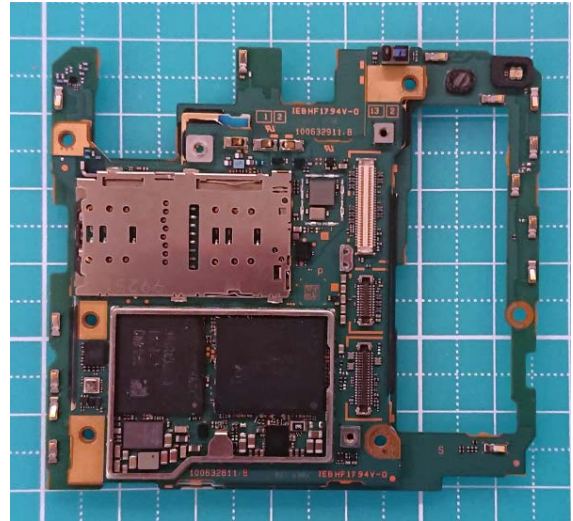

FCC ID: PY7-87607S Internal Photo

**Without Rear panel**

**Without PBA and Battery**

**Rear panel**

**Internal Main-PWB with Shield cases (Front-side)**

**Internal Main-PWB without Shield cases (Front-side)**

**Internal Main-PWB of Rear (Front-side)**

**Internal Main-PWB with Shield cases (Rear-side)**

**Internal Main-PWB without Shield cases (Rear-side)**

**Internal Main-PWB of Rear (Rear-side)**

**Internal Sub-PWB (Front-side)**

**Internal Sub-PWB (Rear-side)**