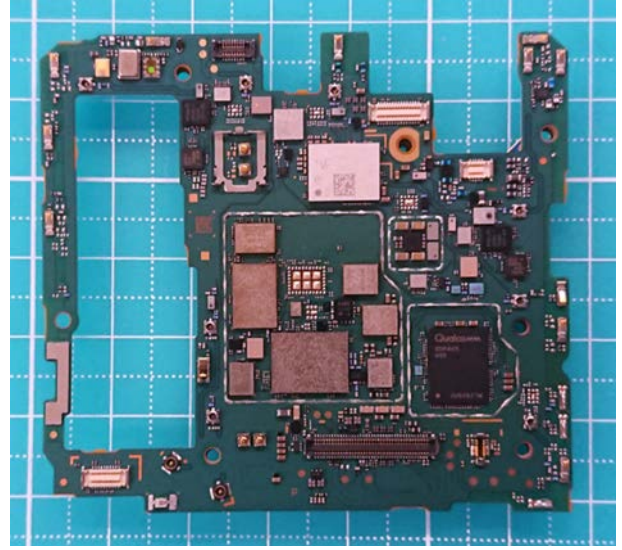

FCC ID: PY7-87607S Internal Photo

**Without Rear panel**

**Without PBA and Battery**

**Rear panel**

**Internal Main-PWB with Shield cases (Front-side)**

**Internal Main-PWB without Shield cases (Front-side)**

**Internal Main-PWB of Rear (Front-side)**

**Internal Main-PWB with Shield cases (Rear-side)**

**Internal Main-PWB without Shield cases (Rear-side)**

**Internal Main-PWB of Rear (Rear-side)**

**Internal Sub-PWB (Front-side)**

**Internal Sub-PWB (Rear-side)**

## Battery: