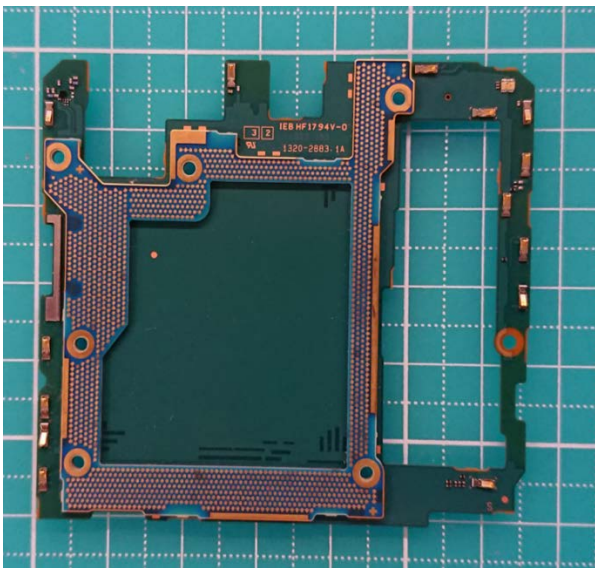

FCC ID: PY7-87607S Internal Photo

**Without Rear panel**

**Without PBA and Battery**

**Rear panel**

**Internal Main-PWB with Shield cases (Front-side)**

**Internal Main-PWB without Shield cases (Front-side)**

**Internal Main-PWB of Rear (Front-side)**

**Internal Main-PWB with Shield cases (Rear-side)**

**Internal Main-PWB without Shield cases (Rear-side)**

**Internal Main-PWB of Rear (Rear-side)**

**Internal Sub-PWB (Front-side)**

**Internal Sub-PWB (Rear-side)**