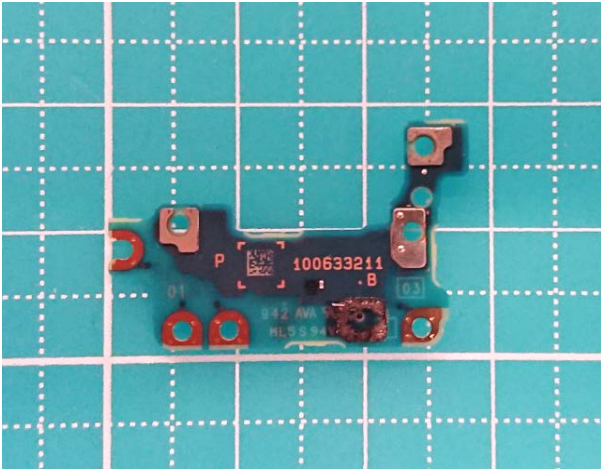

FCC ID: PY7-87607S Internal Photo

**Without Rear panel**

**Without PBA and Battery**

**Rear panel**

**Internal Main-PWB with Shield cases (Front-side)**

**Internal Main-PWB without Shield cases (Front-side)**

**Internal Main-PWB of Rear (Front-side)**

**Internal Main-PWB with Shield cases (Rear-side)**

**Internal Main-PWB without Shield cases (Rear-side)**

**Internal Main-PWB of Rear (Rear-side)**

**Internal Sub-PWB (Front-side)**

**Internal Sub-PWB (Rear-side)**