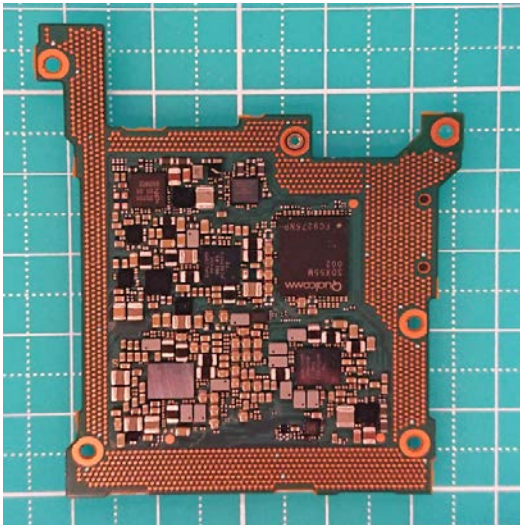

FCC ID: PY7-87607S Internal Photo

**Without Rear panel**

**Without PBA and Battery**

**Rear panel**

**Internal Main-PWB with Shield cases (Front-side)**

**Internal Main-PWB without Shield cases (Front-side)**

**Internal Main-PWB of Rear (Front-side)**

**Internal Main-PWB with Shield cases (Rear-side)**

**Internal Main-PWB without Shield cases (Rear-side)**

**Internal Main-PWB of Rear (Rear-side)**

**Internal Sub-PWB (Front-side)**

**Internal Sub-PWB (Rear-side)**

## Battery: