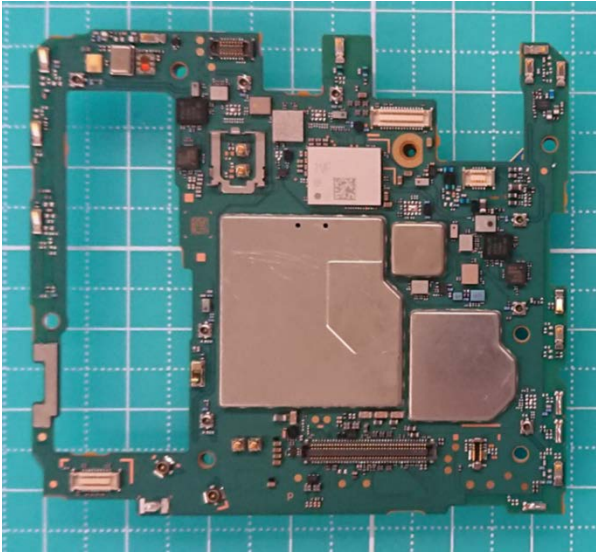

FCC ID: PY7-87607S Internal Photo

**Without Rear panel**

**Without PBA and Battery**

**Rear panel**

**Internal Main-PWB with Shield cases (Front-side)**

**Internal Main-PWB without Shield cases (Front-side)**

**Internal Main-PWB of Rear (Front-side)**

**Internal Main-PWB with Shield cases (Rear-side)**

**Internal Main-PWB without Shield cases (Rear-side)**

**Internal Main-PWB of Rear (Rear-side)**

**Internal Sub-PWB (Front-side)**

**Internal Sub-PWB (Rear-side)**

## Battery: