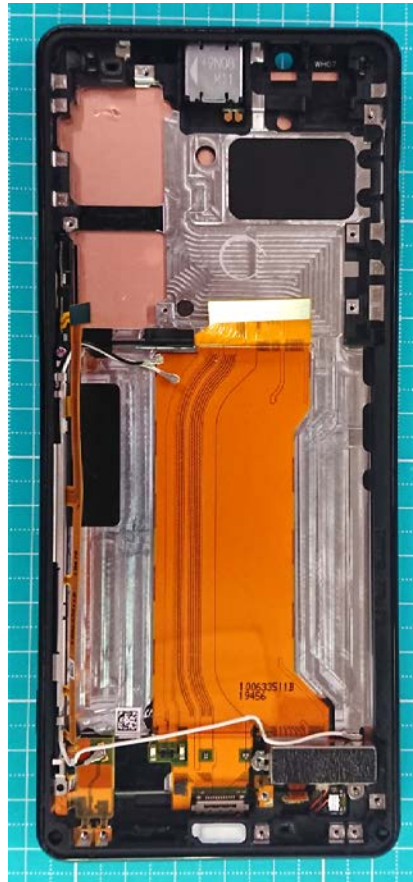

FCC ID: PY7-87607S Internal Photo

**Without Rear panel**

**Without PBA and Battery**

**Rear panel**

**Internal Main-PWB with Shield cases (Front-side)**

**Internal Main-PWB without Shield cases (Front-side)**

**Internal Main-PWB of Rear (Front-side)**

**Internal Main-PWB with Shield cases (Rear-side)**

**Internal Main-PWB without Shield cases (Rear-side)**

**Internal Main-PWB of Rear (Rear-side)**

**Internal Sub-PWB (Front-side)**

**Internal Sub-PWB (Rear-side)**