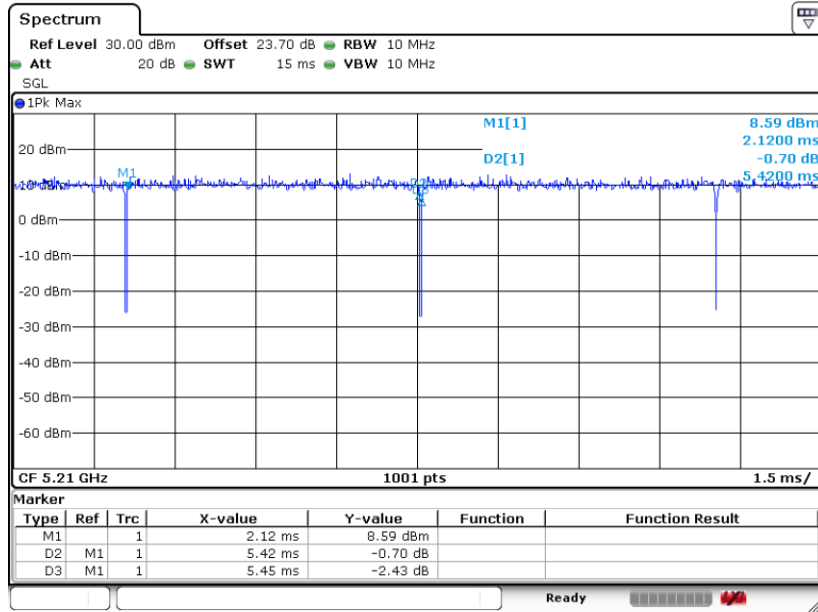

Date: 22.DEC.2019 13:41:47

802.11ac VHT80

Date: 22.DEC.2019 15:01:24

802.11ax HE20

Date: 29.DEC.2019 17:16:30

802.11ax HE40

Date: 30.DEC.2019 20:44:16

802.11ax HE80