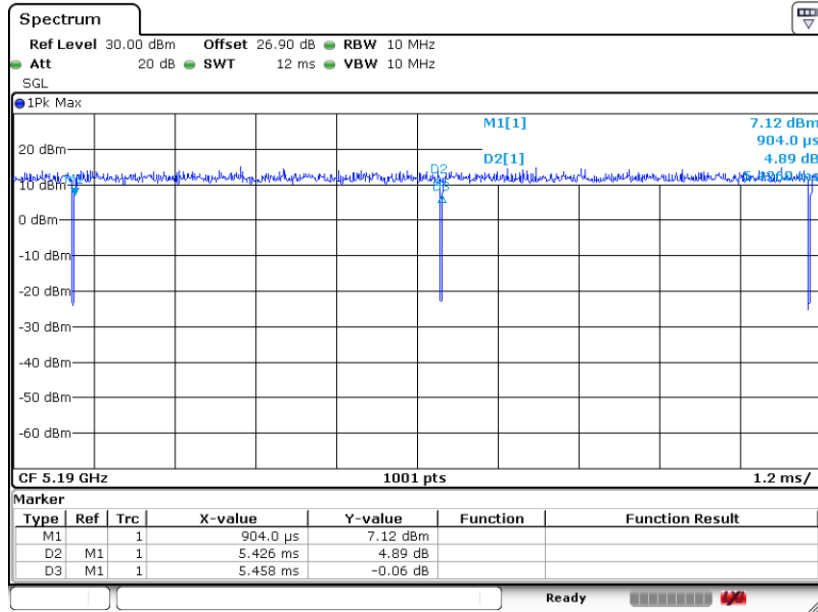

Date: 31.DEC.2019 14:33:35

MIMO <Ant. 1>

802.11a

Date: 19.DEC.2019 13:27:50

802.11n HT20

Date: 20.DEC.2019 22:26:18

802.11n HT40

Date: 21.DEC.2019 00:00:45

802.11ac VHT20

Date: 21.DEC.2019 01:13:38

802.11ac VHT40

Date: 22.DEC.2019 14:07:25

802.11ac VHT80

Date: 22.DEC.2019 15:08:13

802.11ax HE20

Date: 29.DEC.2019 18:02:11