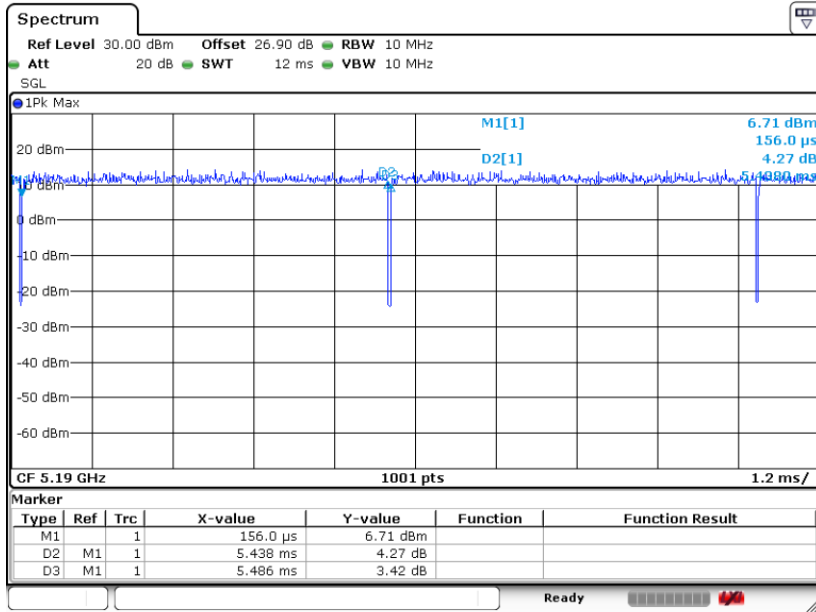

Date: 31.DEC.2019 14:33:35

MIMO <Ant. 1>

802.11a

Date: 19.DEC.2019 13:27:50

802.11n HT20

Date: 20.DEC.2019 22:26:18

802.11n HT40

Date: 21.DEC.2019 00:00:45

802.11ac VHT20

Date: 21.DEC.2019 01:13:38

802.11ac VHT40

Date: 22.DEC.2019 14:07:25

802.11ac VHT80

Date: 22.DEC.2019 15:08:13

802.11ax HE20

Date: 29.DEC.2019 18:02:11