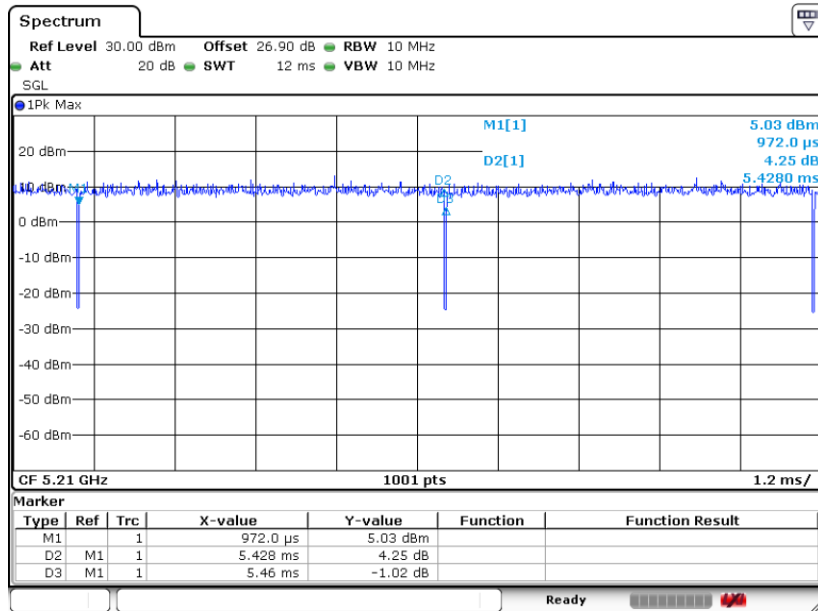

Date: 22.DEC.2019 13:41:47

802.11ac VHT80

Date: 22.DEC.2019 15:01:24

802.11ax HE20

Date: 29.DEC.2019 17:16:30

802.11ax HE40

Date: 30.DEC.2019 20:44:16

802.11ax HE80