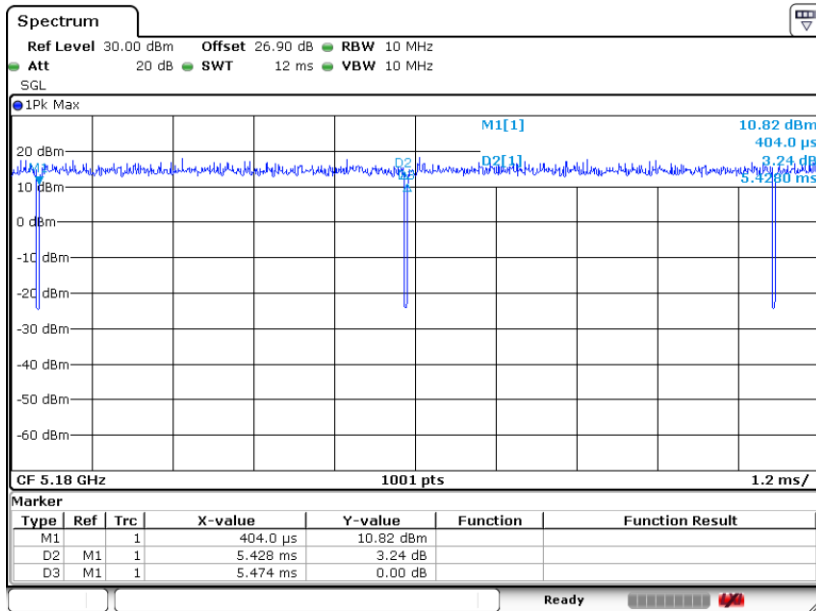

802.11ac VHT20

Date: 21.DEC.2019 01:13:38