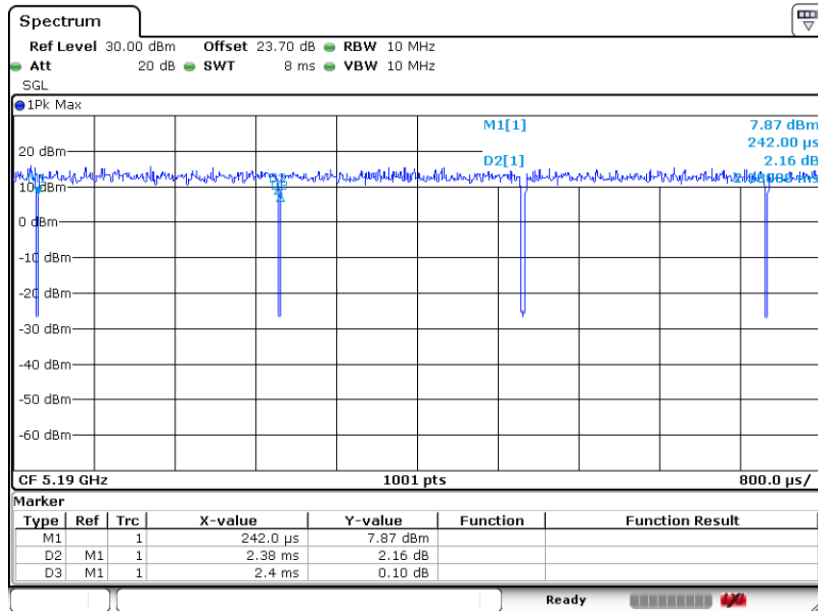

Date: 22.DEC.2019 13:41:47

802.11ac VHT80

Date: 22.DEC.2019 15:01:24

802.11ax HE20

Date: 29.DEC.2019 17:16:30

802.11ax HE40

Date: 30.DEC.2019 20:44:16

802.11ax HE80