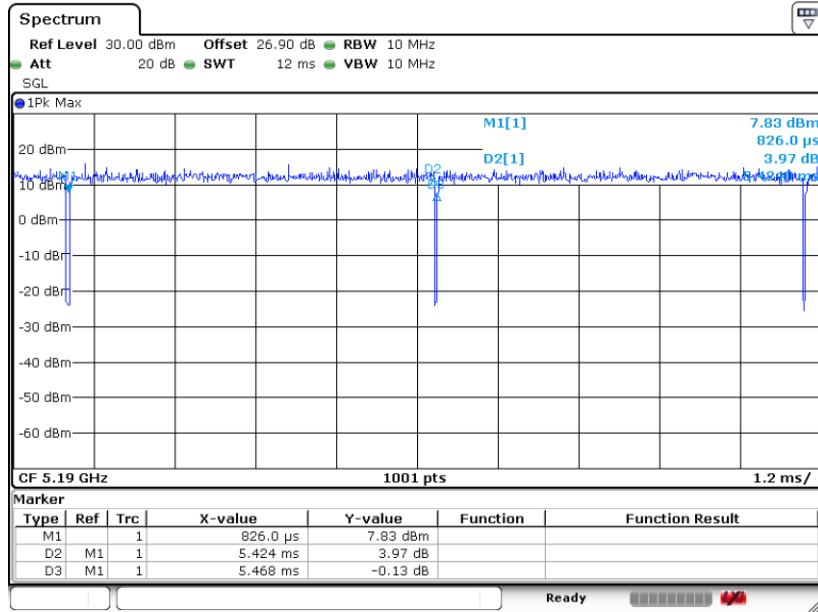

Date: 19.DEC.2019 13:10:54

802.11n HT20

Date: 20.DEC.2019 22:06:51

802.11n HT40

Date: 20.DEC.2019 23:46:19

802.11ac VHT20

Date: 21.DEC.2019 00:49:50

802.11ac VHT40