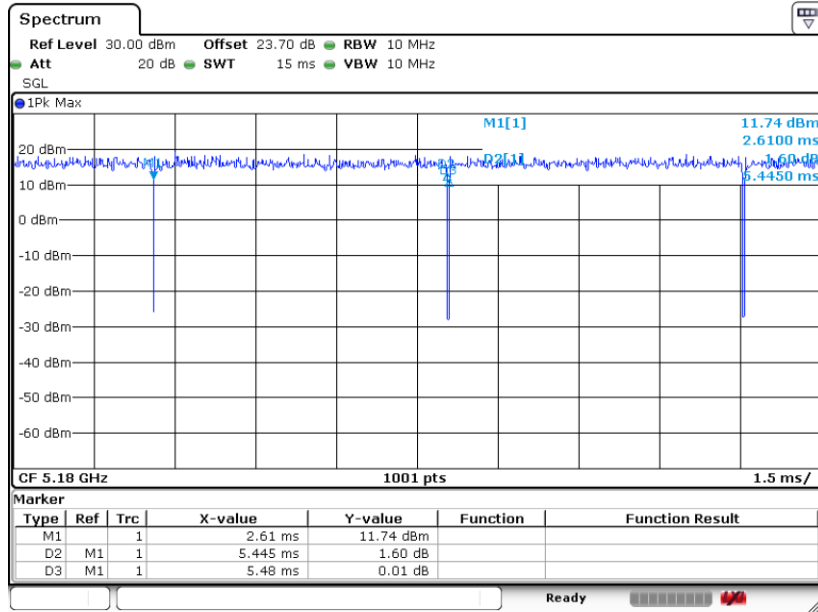

Date: 22.DEC.2019 13:41:47

802.11ac VHT80

Date: 22.DEC.2019 15:01:24

802.11ax HE20

Date: 29.DEC.2019 17:16:30

802.11ax HE40

Date: 30.DEC.2019 20:44:16

802.11ax HE80