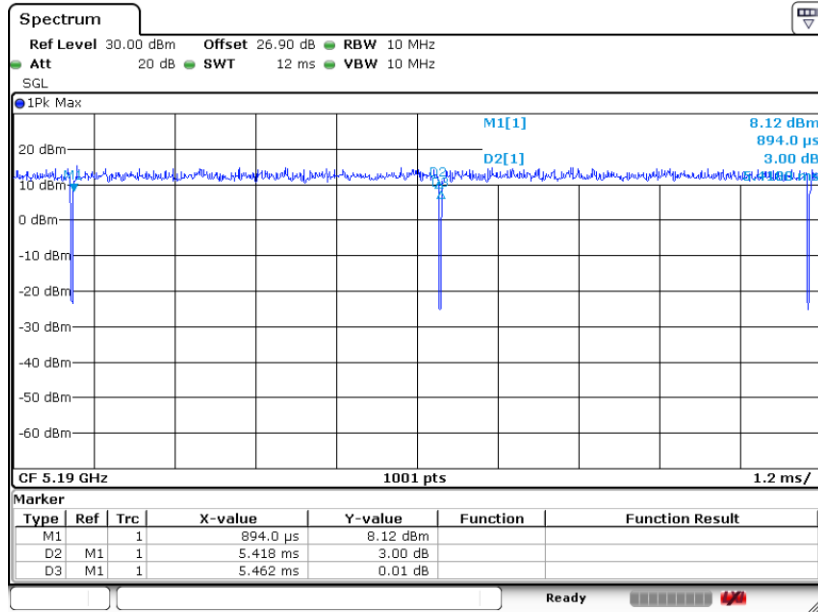

Date: 22.DEC.2019 13:41:47

802.11ac VHT80

Date: 22.DEC.2019 15:01:24

802.11ax HE20

Date: 29.DEC.2019 17:16:30

802.11ax HE40

Date: 30.DEC.2019 20:44:16

802.11ax HE80