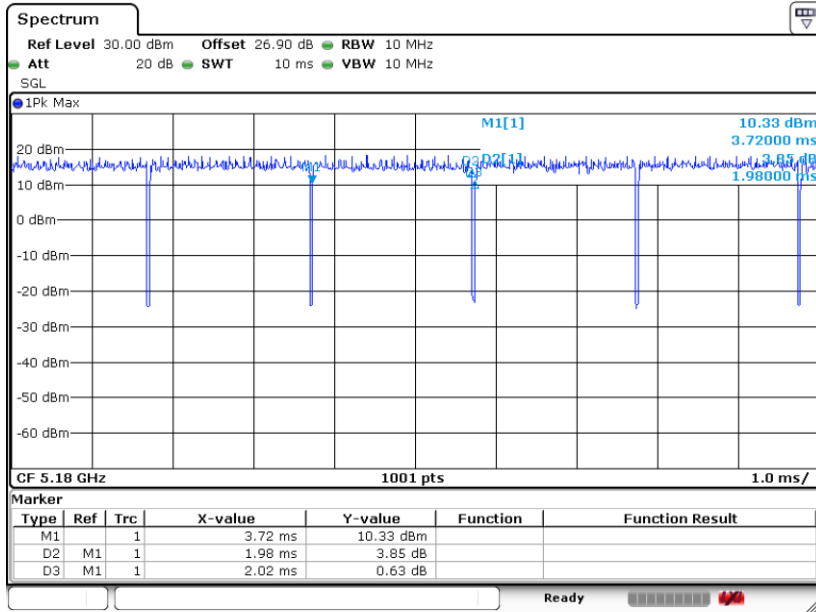

MIMO <Ant. 1>

802.11a

Date: 19.DEC.2019 13:27:50