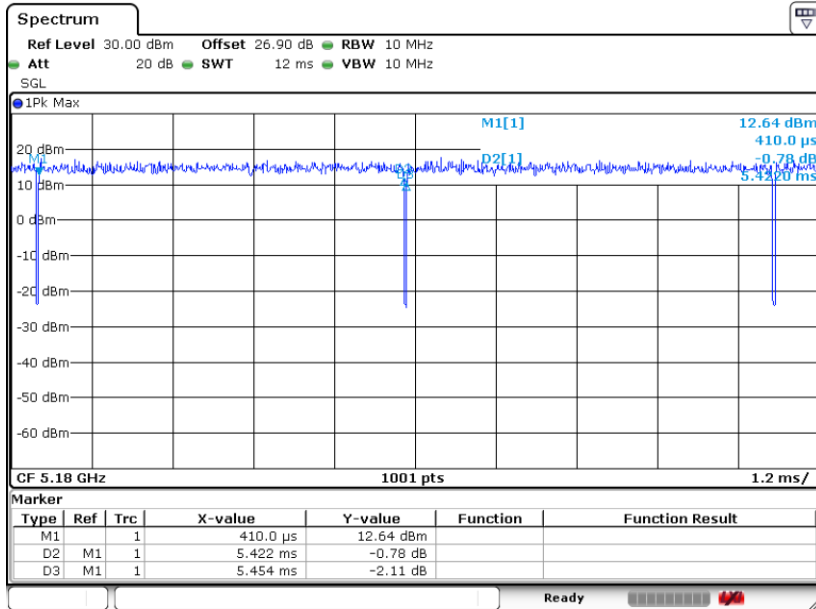

Date: 31.DEC.2019 14:33:35

MIMO <Ant. 1>

802.11a

Date: 19.DEC.2019 13:27:50

802.11n HT20

Date: 20.DEC.2019 22:26:18

802.11n HT40

Date: 21.DEC.2019 00:00:45