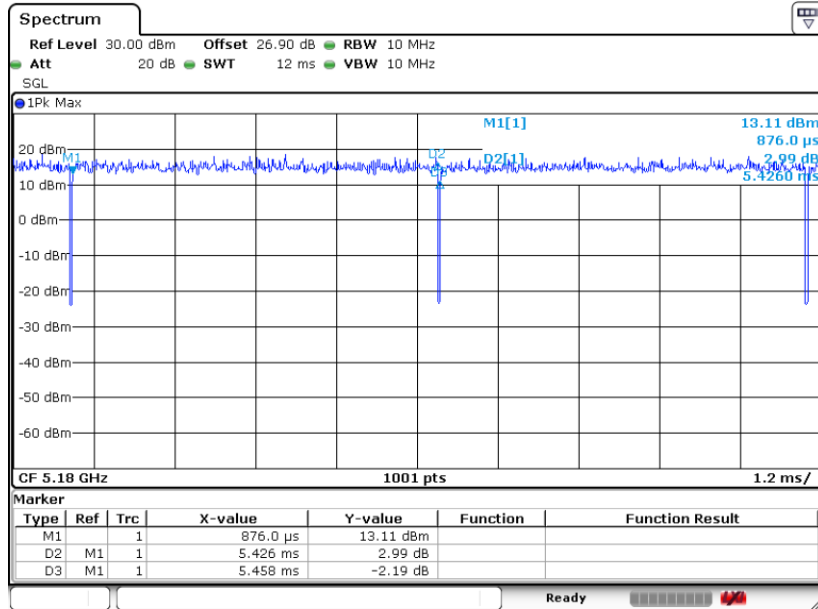

802.11ac VHT20

Date: 21.DEC.2019 00:49:50