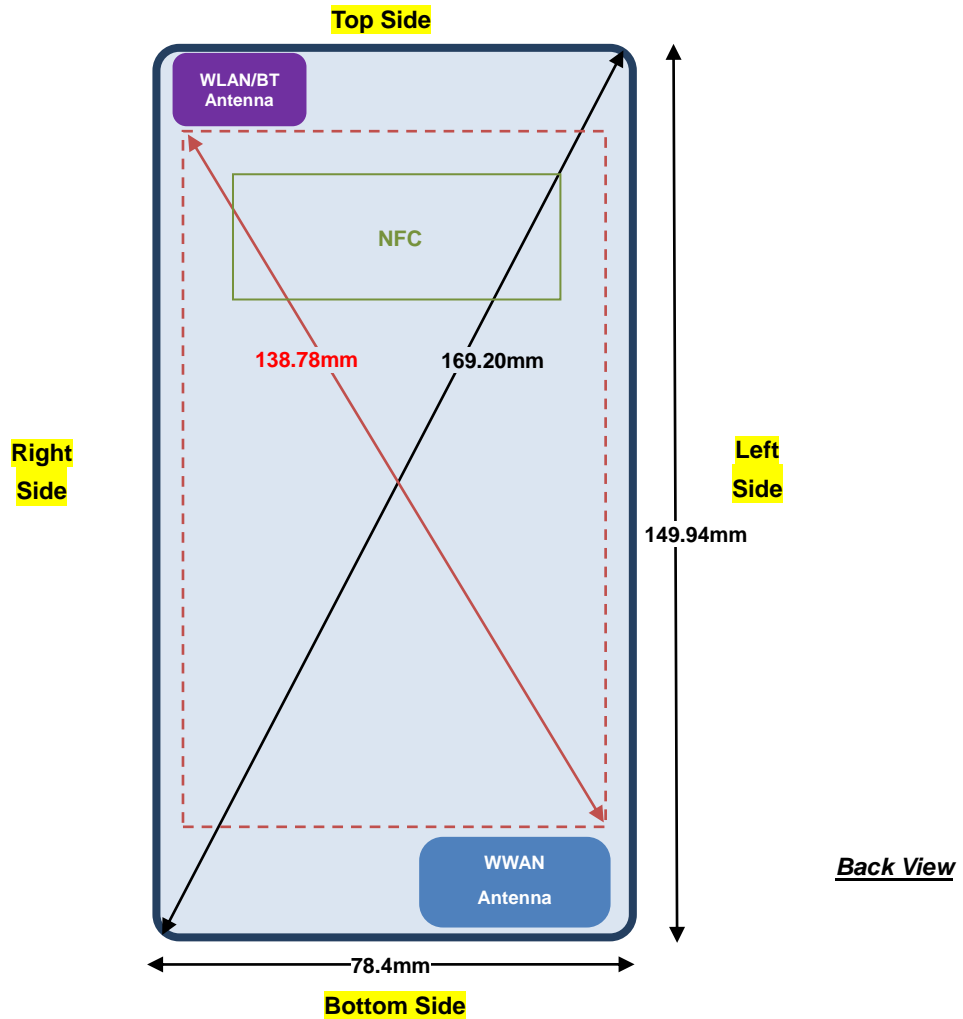

Appendix D. Antenna Location

<Mobile Phone>

Overall diagonal	169.20 mm
Display diagonal	138.78 mm

Appendix D. SAR Test Setup Photos

Right Cheek

Right Tilted

Left Cheek

Left Tilted

Front, Test Separation 0 mm

Back, Test Separation 0 mm

Top Side, Test Separation 0 mm

Right Side, Test Separation 0 mm

Front, Test Separation 10 mm

Back, Test Separation 10 mm

Left Side, Test Separation 10 mm

Right Side, Test Separation 10 mm

Top Side, Test Separation 10 mm

Bottom Side, Test Separation 10 mm

Front, Test Separation 15 mm

Back, Test Separation 15 mm