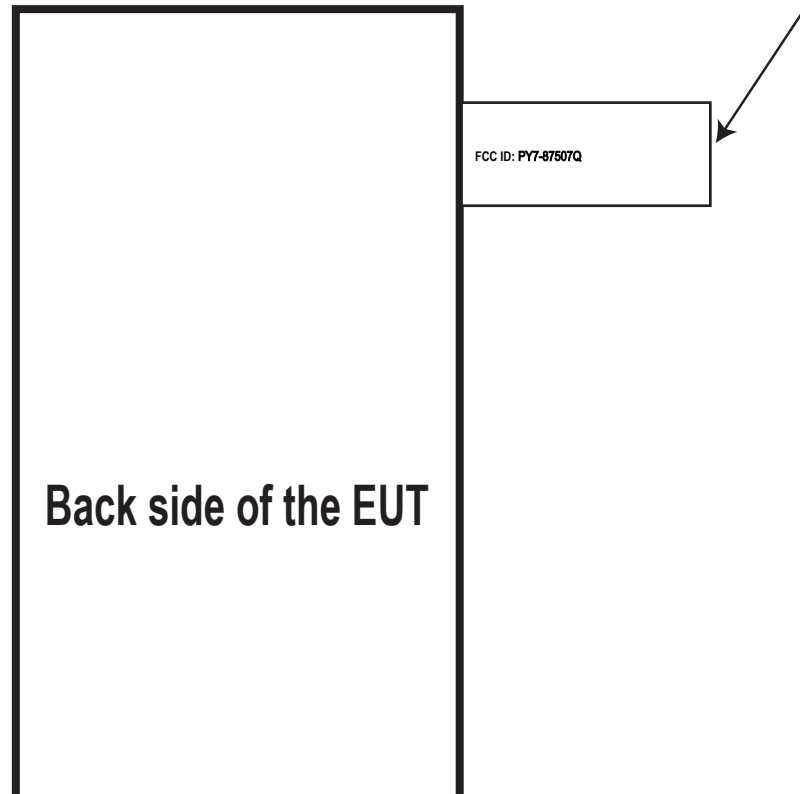

Label and Label Location

PY7-87507Q

FCC ID: PY7-87507Q

The FCC ID is not on the exterior of the device but labelling meets the conditions allowed in KDB 784748 for the label to be placed in a user accessible area:

1. The device is handheld
2. The quick start manual directs the user where to find the FCC label
3. The user does not require any special tools to access the FCC label and the label is not removable
4. The FCC ID is on the label, FCC15.19(a) statement in manual due to device size.
5. The label tray which has FCC ID is stored in the same place of the SIM card tray, pull it out to exhibit FCC ID.