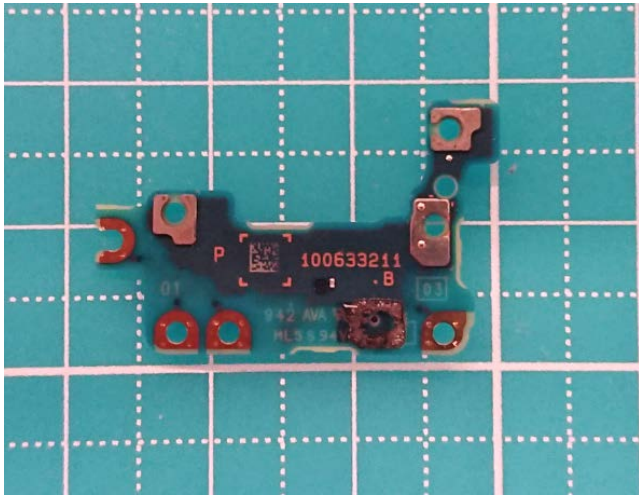

FCC ID: PY7-87261H Internal Photo

Without Rear panel

Without PBA and Battery

Rear panel

Internal Main-PWB with Shield cases (Front-side)

Internal Main-PWB without Shield cases (Front-side)

Internal Main-PWB of Rear (Front-side)

Internal Main-PWB with Shield cases (Rear-side)

Internal Main-PWB without Shield cases (Rear-side)

Internal Main-PWB of Rear (Rear-side)

Internal Sub-PWB (Front-side)

Internal Sub-PWB (Rear-side)

Battery: