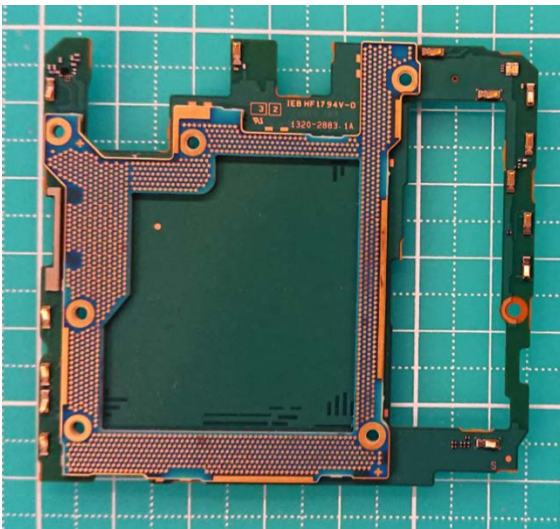

FCC ID: PY7-87261H Internal Photo

Without Rear panel

Without PBA and Battery

Rear panel

Internal Main-PWB with Shield cases (Front-side)

Internal Main-PWB without Shield cases (Front-side)

Internal Main-PWB of Rear (Front-side)

Internal Main-PWB with Shield cases (Rear-side)

Internal Main-PWB without Shield cases (Rear-side)

Internal Main-PWB of Rear (Rear-side)

Internal Sub-PWB (Front-side)

Internal Sub-PWB (Rear-side)

Battery: