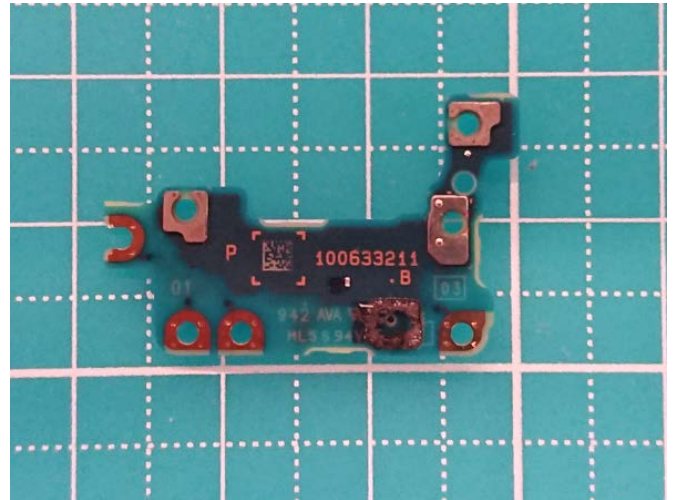

FCC ID: PY7-87261H Internal Photo

Without Rear panel

Without PBA and Battery

Rear panel

Internal Main-PWB with Shield cases (Front-side)

Internal Main-PWB without Shield cases (Front-side)

Internal Main-PWB of Rear (Front-side)

Internal Main-PWB with Shield cases (Rear-side)

Internal Main-PWB without Shield cases (Rear-side)

Internal Main-PWB of Rear (Rear-side)

Internal Sub-PWB (Front-side)

Internal Sub-PWB (Rear-side)

Battery: