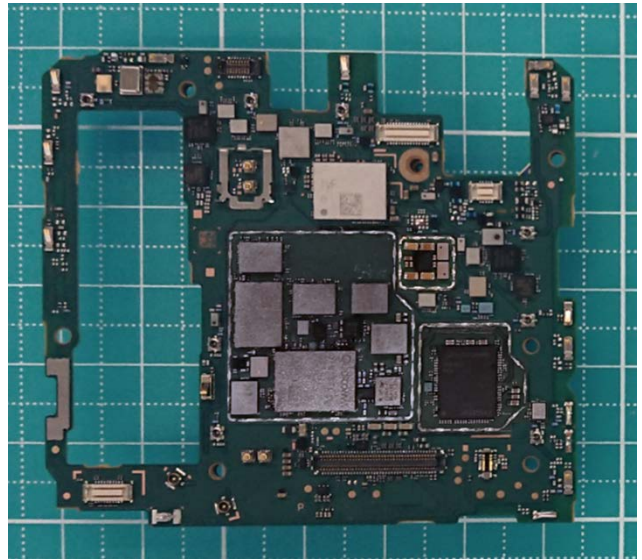

FCC ID: PY7-87261H Internal Photo

Without Rear panel

Without PBA and Battery

Rear panel

Internal Main-PWB with Shield cases (Front-side)

Internal Main-PWB without Shield cases (Front-side)

Internal Main-PWB of Rear (Front-side)

Internal Main-PWB with Shield cases (Rear-side)

Internal Main-PWB without Shield cases (Rear-side)

Internal Main-PWB of Rear (Rear-side)

Internal Sub-PWB (Front-side)

Internal Sub-PWB (Rear-side)

Battery: