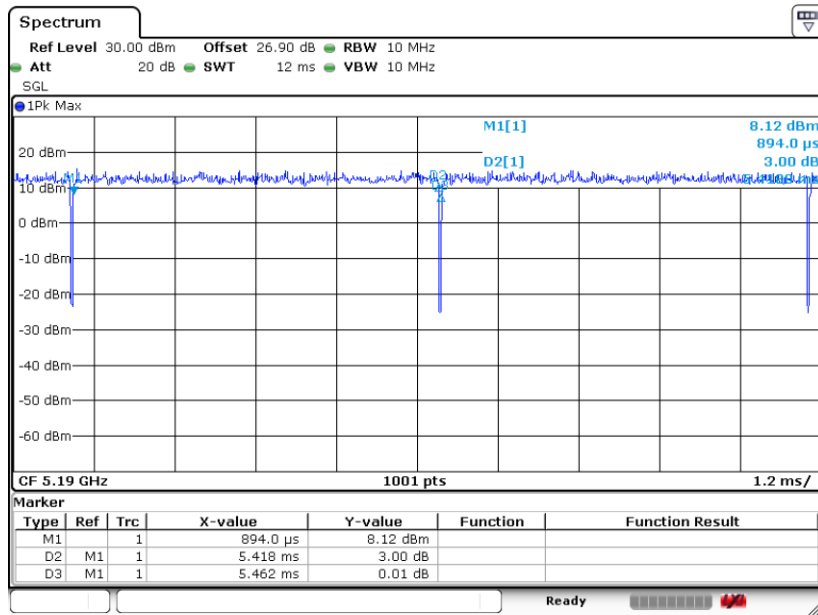

Date: 22.DEC.2019 13:41:47

802.11ac VHT80

Date: 22.DEC.2019 15:01:24

802.11ax HE20

Date: 29.DEC.2019 17:16:30

802.11ax HE40

Date: 30.DEC.2019 20:44:16

802.11ax HE80