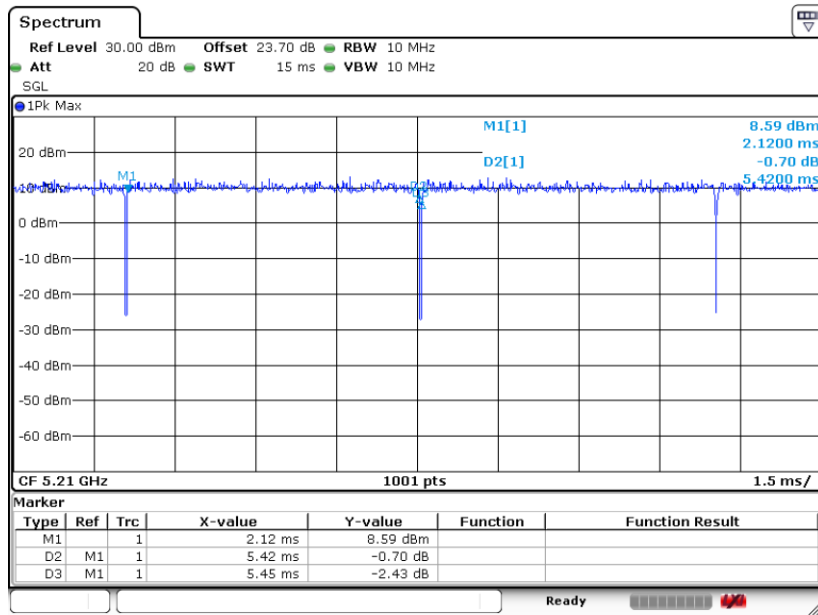

Date: 22.DEC.2019 13:41:47

802.11ac VHT80

Date: 22.DEC.2019 15:01:24

802.11ax HE20

Date: 29.DEC.2019 17:16:30

802.11ax HE40

Date: 30.DEC.2019 20:44:16

802.11ax HE80