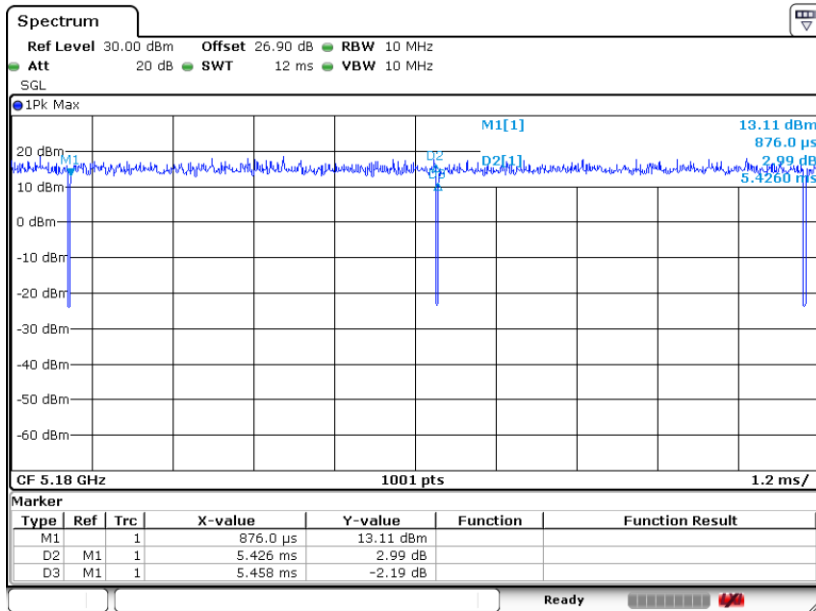

802.11ac VHT20

Date: 21.DEC.2019 00:49:50