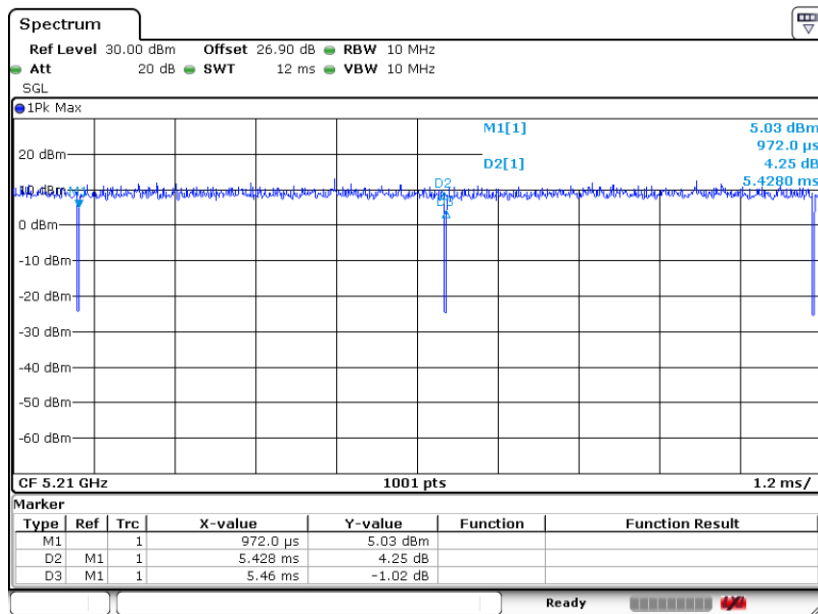

Date: 22.DEC.2019 13:41:47

802.11ac VHT80

Date: 22.DEC.2019 15:01:24

802.11ax HE20

Date: 29.DEC.2019 17:16:30

802.11ax HE40

Date: 30.DEC.2019 20:44:16

802.11ax HE80