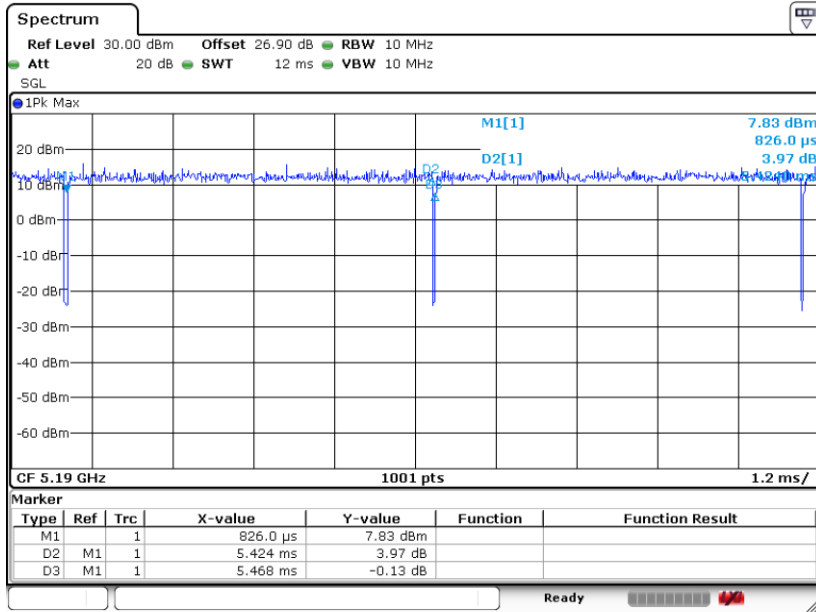

Date: 19.DEC.2019 13:10:54

802.11n HT20

Date: 20.DEC.2019 22:06:51

802.11n HT40

Date: 20.DEC.2019 23:46:19

802.11ac VHT20

Date: 21.DEC.2019 00:49:50

802.11ac VHT40