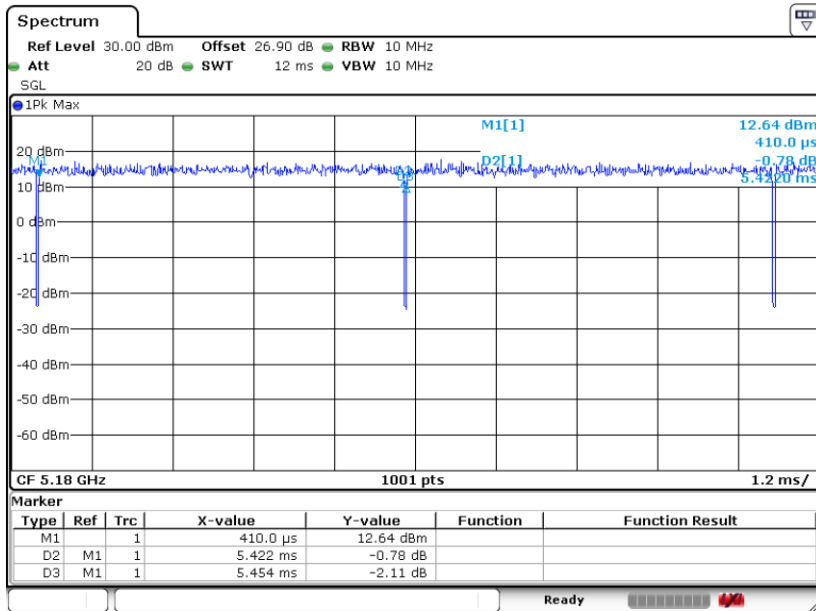

Date: 31.DEC.2019 14:33:35

MIMO <Ant. 1>

802.11a

Date: 19.DEC.2019 13:27:50

802.11n HT20

Date: 20.DEC.2019 22:26:18

802.11n HT40

Date: 21.DEC.2019 00:00:45