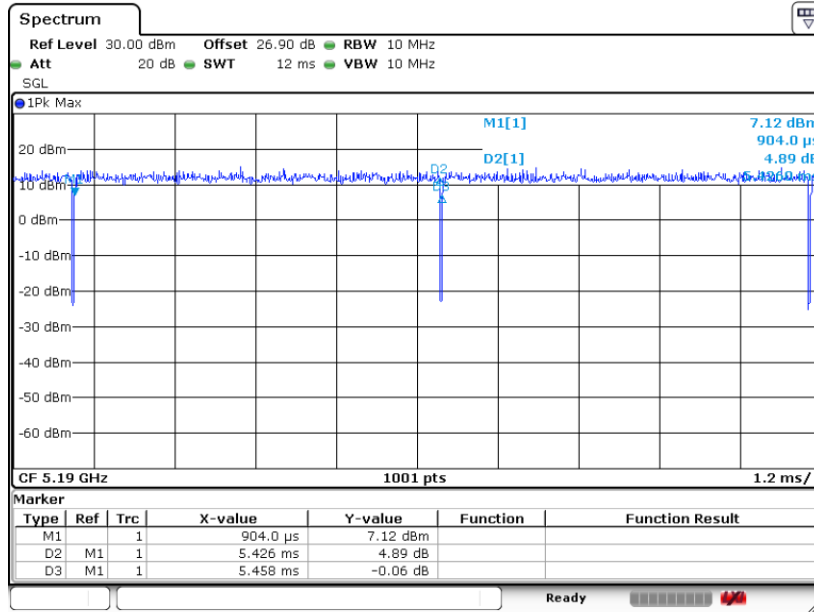

Date: 31.DEC.2019 14:33:35

MIMO <Ant. 1>

802.11a

Date: 19.DEC.2019 13:27:50

802.11n HT20

Date: 20.DEC.2019 22:26:18

802.11n HT40

Date: 21.DEC.2019 00:00:45

802.11ac VHT20

Date: 21.DEC.2019 01:13:38

802.11ac VHT40

Date: 22.DEC.2019 14:07:25

802.11ac VHT80

Date: 22.DEC.2019 15:08:13

802.11ax HE20

Date: 29.DEC.2019 18:02:11