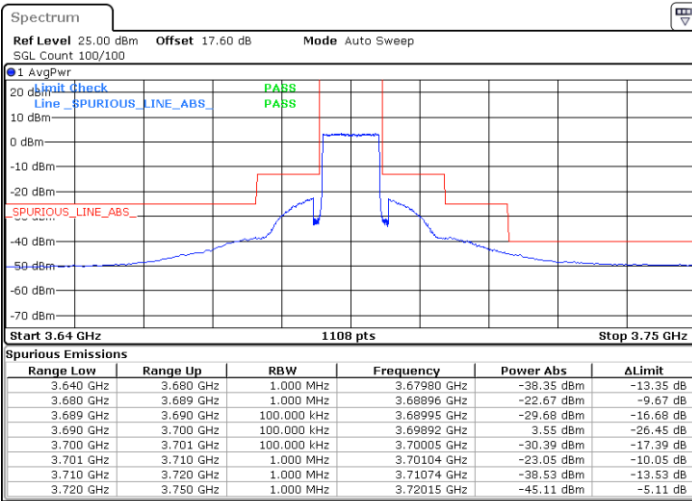

LTE Band 48 / 10MHz

16QAM

MiddleChannel / 1RB0

Middle Channel / 1RBmax

Date: 24.MAR 2021 23:27:20

Date: 24.MAR 2021 23:41:54

Middle Channel / FullIRB

N/A

Date: 24.MAR 2021 23:34:38

LTE Band 48 / 10MHz

16QAM

Highest Channel / 1RB0

Highest Channel / 1RBmax

Date: 24.MAR.2021 23:29:46

Date: 24.MAR.2021 23:44:18

Highest Channel / FullIRB

N/A

Date: 24.MAR.2021 23:37:03

LTE Band 48 / 15MHz

16QAM

Lowest Channel / 1RB0

Lowest Channel / 1RBmax

Date: 24.MAR 2021 23:46:44

Date: 25.MAR 2021 00:01:14

Lowest Channel / FullIRB

N/A

Date: 24.MAR 2021 23:53:59

LTE Band 48 / 15MHz

16QAM

Middle Channel / 1RB0

Middle Channel / 1RBmax

Date: 24.MAR 2021 23:49:09