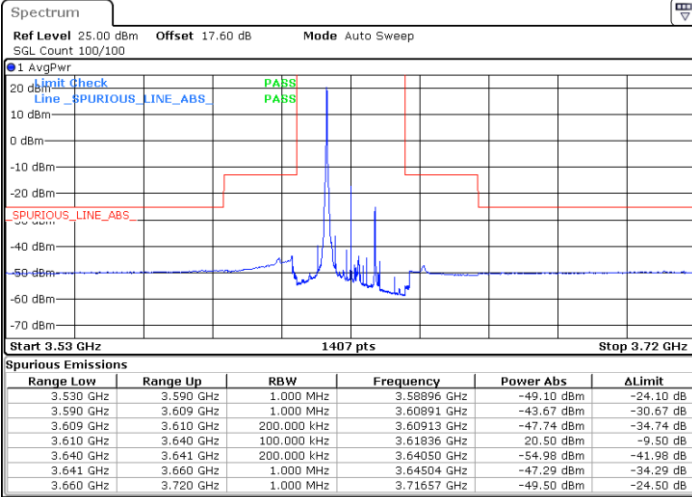

N/A

Date: 24.MAR.2021 23:37:03

LTE Band 48 / 15MHz

16QAM

Lowest Channel / 1RB0

Lowest Channel / 1RBmax

Date: 24.MAR 2021 23:46:44

Date: 25.MAR 2021 00:01:14

Lowest Channel / FullIRB

N/A

Date: 24.MAR 2021 23:53:59

LTE Band 48 / 15MHz

16QAM

Middle Channel / 1RB0

Middle Channel / 1RBmax

Date: 24.MAR 2021 23:49:09

Date: 25.MAR 2021 00:03:39

Middle Channel / FullIRB

N/A

Date: 24.MAR 2021 23:56:24

LTE Band 48 / 15MHz

16QAM

Highest Channel / 1RB0

Highest Channel / 1RBmax

Date: 24.MAR 2021 23:51:34

Date: 25.MAR 2021 00:06:04

Highest Channel / FullIRB

N/A

Date: 24.MAR 2021 23:58:48

LTE Band 48 / 20MHz

16QAM

Lowest Channel / 1RB0