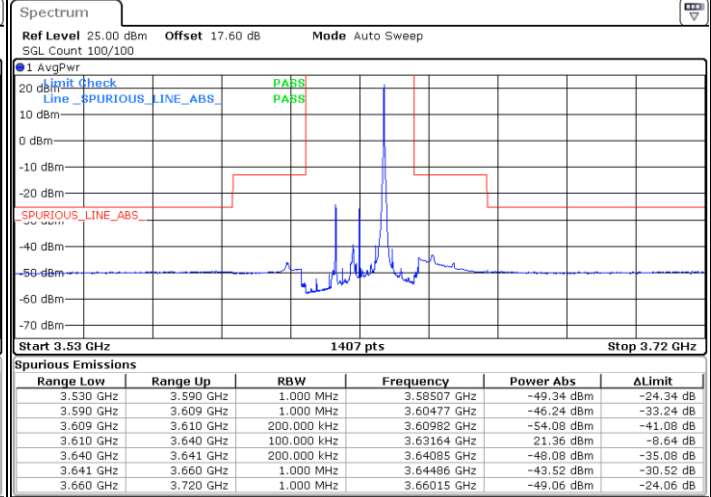

Lowest Channel / FullIRB

N/A

Date: 6 APR.2021 17:05:39

LTE Band 48 / 15MHz

QPSK

Middle Channel / 1RB0

Middle Channel / 1RBmax

Date: 24.MAR 2021 23:49:57

Date: 25.MAR 2021 00:04:27

Middle Channel / FullIRB

N/A

Date: 24.MAR 2021 23:57:12

LTE Band 48 / 15MHz

QPSK

Highest Channel / 1RB0

Highest Channel / 1RBmax

Range Low	Range Up	RBW	Frequency	Power Abs	ΔLimit
3.630 GHz	3.660 GHz	1.000 MHz	3.65866 GHz	-48.80 dBm	-23.80 dB
3.660 GHz	3.679 GHz	1.000 MHz	3.67665 GHz	-42.92 dBm	-29.92 dB
3.679 GHz	3.680 GHz	200.000 kHz	3.67928 GHz	-48.31 dBm	-35.31 dB
3.680 GHz	3.700 GHz	100.000 kHz	3.68586 GHz	21.48 dBm	-8.52 dB
3.700 GHz	3.701 GHz	200.000 kHz	3.70005 GHz	-41.96 dBm	-28.96 dB
3.701 GHz	3.710 GHz	1.000 MHz	3.70479 GHz	-45.91 dBm	-32.91 dB
3.710 GHz	3.720 GHz	1.000 MHz	3.71252 GHz	-45.68 dBm	-20.68 dB
3.720 GHz	3.750 GHz	1.000 MHz	3.72163 GHz	-49.25 dBm	-9.25 dB