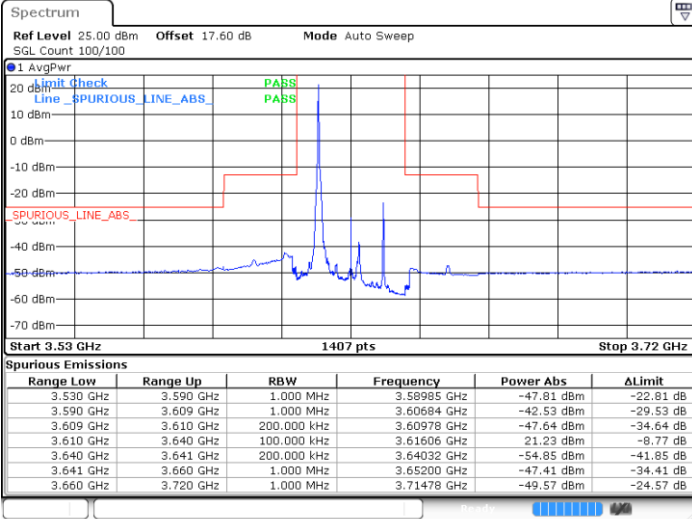

Date: 6 APR.2021 17:09:16

LTE Band 48 / 20MHz

QPSK

Lowest Channel / 1RB0

Lowest Channel / 1RBmax

Date: 25.MAR.2021 00:16:39

Date: 25.MAR.2021 00:23:56

Lowest Channel / FullIRB

N/A

Date: 6 APR.2021 16:59:10

LTE Band 48 / 20MHz

QPSK

Middle Channel / 1RB0

Middle Channel / 1RBmax

Date: 25.MAR.2021 00:17:27

Date: 25.MAR.2021 00:24:44

Middle Channel / FullIRB

N/A

Date: 25.MAR.2021 00:10:09

LTE Band 48 / 20MHz

QPSK

Highest Channel / 1RB0

Highest Channel / 1RBmax

Date: 25.MAR.2021 00:21:29

Date: 25.MAR.2021 00:28:46

Highest Channel / FullIRB

N/A

Date: 6 APR.2021 17:02:42

LTE Band 48 / 5MHz

16QAM

Lowest Channel / 1RB0

Lowest Channel / 1RBmax