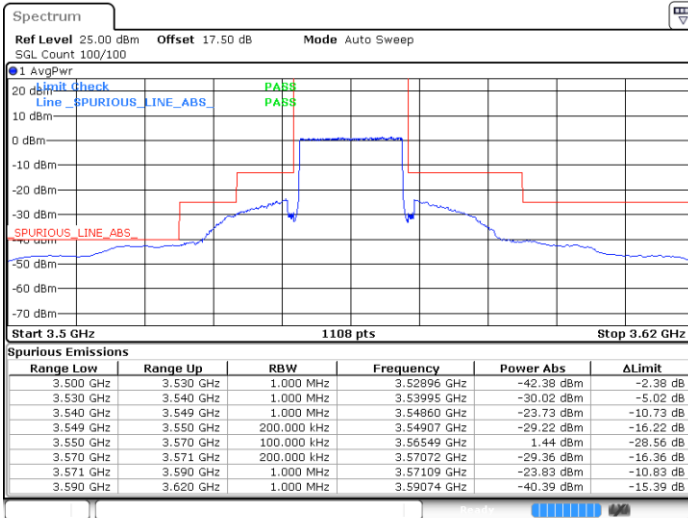

Date: 24.MAR.2021 23:50:45

Date: 25.MAR.2021 00:05:16

Highest Channel / FullIRB

N/A

Range Low	Range Up	RBW	Frequency	Power Abs	ΔLimit
3.630 GHz	3.660 GHz	1.000 MHz	3.65985 GHz	-43.94 dBm	-18.94 dB
3.660 GHz	3.679 GHz	1.000 MHz	3.67891 GHz	-27.61 dBm	-14.61 dB
3.679 GHz	3.680 GHz	200.000 kHz	3.67989 GHz	-33.13 dBm	-20.13 dB
3.680 GHz	3.700 GHz	100.000 kHz	3.69883 GHz	2.89 dBm	-27.11 dB
3.700 GHz	3.701 GHz	200.000 kHz	3.70001 GHz	-29.45 dBm	-16.45 dB
3.701 GHz	3.710 GHz	1.000 MHz	3.70113 GHz	-23.91 dBm	-10.91 dB
3.710 GHz	3.720 GHz	1.000 MHz	3.71005 GHz	-33.77 dBm	-8.77 dB
3.720 GHz	3.750 GHz	1.000 MHz	3.72045 GHz	-41.34 dBm	-1.34 dB

Date: 6 APR.2021 17:09:16

LTE Band 48 / 20MHz

QPSK

Lowest Channel / 1RB0

Lowest Channel / 1RBmax

Date: 25.MAR.2021 00:16:39

Date: 25.MAR.2021 00:23:56

Lowest Channel / FullIRB

N/A

Date: 6 APR.2021 16:59:10

LTE Band 48 / 20MHz

QPSK

Middle Channel / 1RB0

Middle Channel / 1RBmax

Date: 25.MAR.2021 00:17:27

Date: 25.MAR.2021 00:24:44

Middle Channel / FullIRB

N/A

Date: 25.MAR.2021 00:10:09

LTE Band 48 / 20MHz

QPSK

Highest Channel / 1RB0

Highest Channel / 1RBmax

Date: 25.MAR.2021 00:21:29