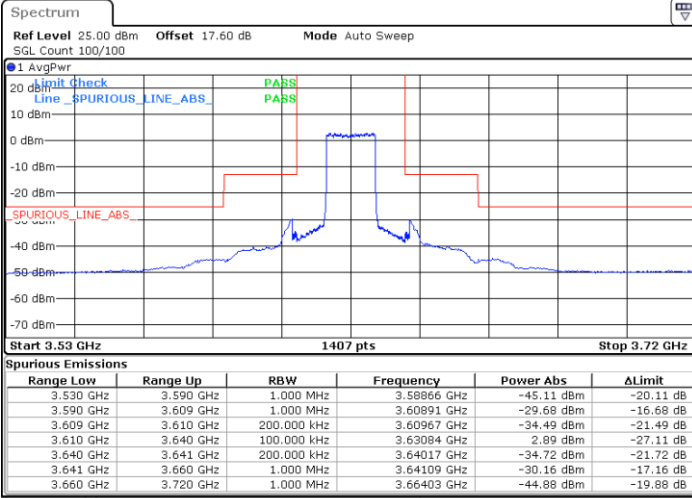

Lowest Channel / FullIRB

N/A

Date: 6 APR.2021 17:05:39

LTE Band 48 / 15MHz

QPSK

Middle Channel / 1RB0

Middle Channel / 1RBmax

Date: 24.MAR 2021 23:49:57

Date: 25.MAR 2021 00:04:27

Middle Channel / FullIRB

N/A

Date: 24.MAR 2021 23:57:12

LTE Band 48 / 15MHz

QPSK

Highest Channel / 1RB0

Highest Channel / 1RBmax

Range Low	Range Up	RBW	Frequency	Power Abs	ΔLimit
3.630 GHz	3.660 GHz	1.000 MHz	3.65866 GHz	-48.80 dBm	-23.80 dB
3.660 GHz	3.679 GHz	1.000 MHz	3.67665 GHz	-42.92 dBm	-29.92 dB
3.679 GHz	3.680 GHz	200.000 kHz	3.67928 GHz	-48.31 dBm	-35.31 dB
3.680 GHz	3.700 GHz	100.000 kHz	3.68586 GHz	21.48 dBm	-8.52 dB
3.700 GHz	3.701 GHz	200.000 kHz	3.70005 GHz	-41.96 dBm	-28.96 dB
3.701 GHz	3.710 GHz	1.000 MHz	3.70479 GHz	-45.91 dBm	-32.91 dB
3.710 GHz	3.720 GHz	1.000 MHz	3.71252 GHz	-45.68 dBm	-20.68 dB
3.720 GHz	3.750 GHz	1.000 MHz	3.72163 GHz	-49.25 dBm	-9.25 dB