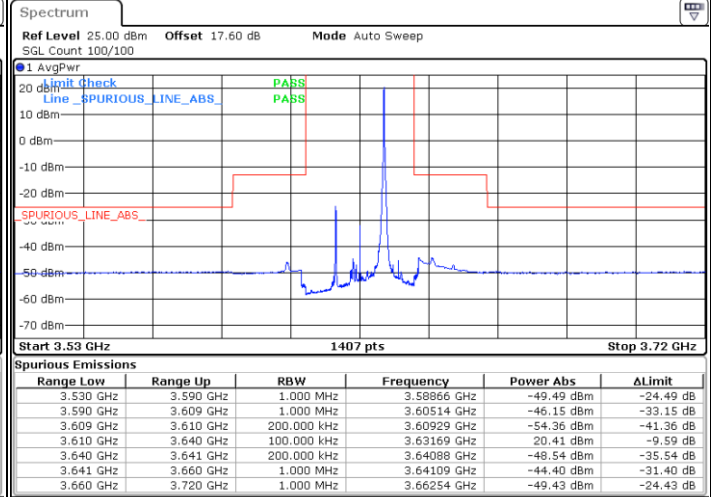

N/A

Date: 24.MAR.2021 23:37:03

LTE Band 48 / 15MHz

16QAM

Lowest Channel / 1RB0

Lowest Channel / 1RBmax

Date: 24.MAR 2021 23:46:44

Date: 25.MAR 2021 00:01:14

Lowest Channel / FullIRB

N/A

Date: 24.MAR 2021 23:53:59

LTE Band 48 / 15MHz

16QAM

Middle Channel / 1RB0

Middle Channel / 1RBmax

Date: 24.MAR 2021 23:49:09

Date: 25.MAR 2021 00:03:39

Middle Channel / FullIRB

N/A

Date: 24.MAR 2021 23:56:24

LTE Band 48 / 15MHz

16QAM

Highest Channel / 1RB0

Highest Channel / 1RBmax

Date: 24.MAR 2021 23:51:34

Date: 25.MAR 2021 00:06:04

Highest Channel / FullIRB

N/A

Date: 24.MAR 2021 23:58:48

LTE Band 48 / 20MHz

16QAM

Lowest Channel / 1RB0