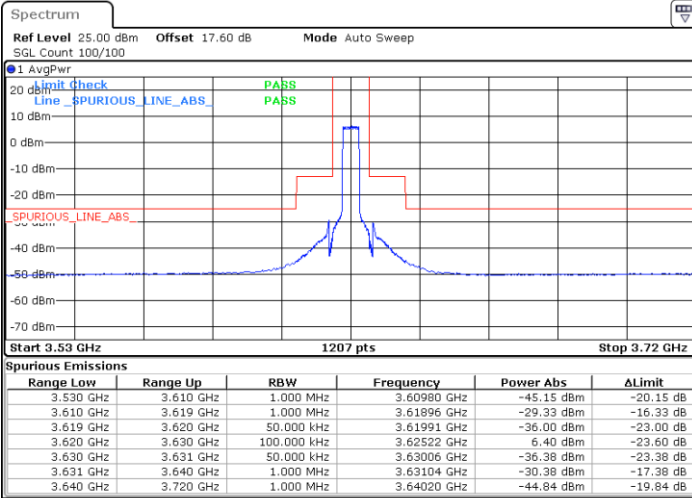

Date: 25.MAR 2021 00:28:46

Date: 24.MAR 2021 23:17:42

Lowest Channel / FullIRB

N/A

Date: 24.MAR 2021 23:10:32

LTE Band 48 / 5MHz

16QAM

Middle Channel / 1RB0

Middle Channel / 1RBmax

Date: 24.MAR.2021 23:05:42

Date: 24.MAR.2021 23:20:05

Middle Channel / FullIRB

N/A

Date: 24.MAR.2021 23:12:54

LTE Band 48 / 5MHz

16QAM

Highest Channel / 1RB0

Highest Channel / 1RBmax

Date: 24.MAR.2021 23:08:07

Date: 24.MAR.2021 23:22:29

Highest Channel / FullIRB

N/A

Date: 24.MAR.2021 23:15:17

LTE Band 48 / 10MHz