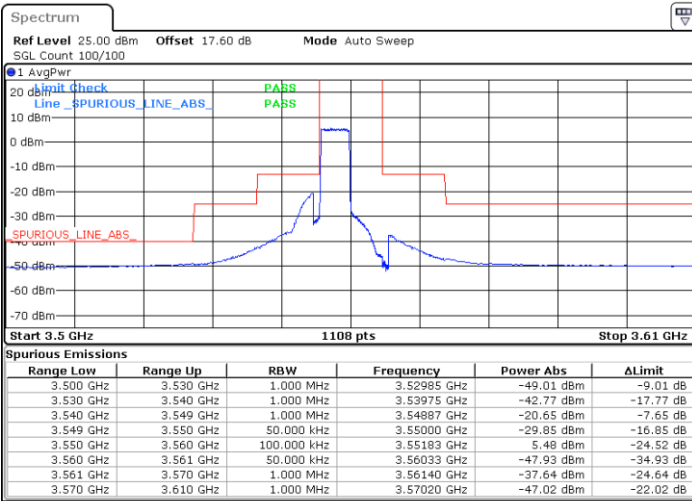

16QAM

Highest Channel / 1RB0

Highest Channel / 1RBmax

Date: 25.MAR.2021 00:20:40

Date: 25.MAR.2021 00:27:57

Highest Channel / FullIRB

N/A

Date: 25.MAR.2021 00:13:23

LTE Band 48 / 5MHz

64QAM

Lowest Channel / 1RB0

Lowest Channel / 1RBmax

Date: 24.MAR.2021 23:04:06

Date: 24.MAR.2021 23:18:30

Lowest Channel / FullIRB

N/A

Date: 24.MAR.2021 23:11:19

LTE Band 48 / 5MHz

64QAM

Middle Channel / 1RB0

Middle Channel / 1RBmax

Date: 24.MAR.2021 23:04:54

Date: 24.MAR.2021 23:19:18

Middle Channel / FullIRB

N/A

Date: 24.MAR.2021 23:12:07

LTE Band 48 / 5MHz

64QAM

Highest Channel / 1RB0

Highest Channel / 1RBmax

Date: 24.MAR.2021 23:08:55

Date: 24.MAR.2021 23:23:18