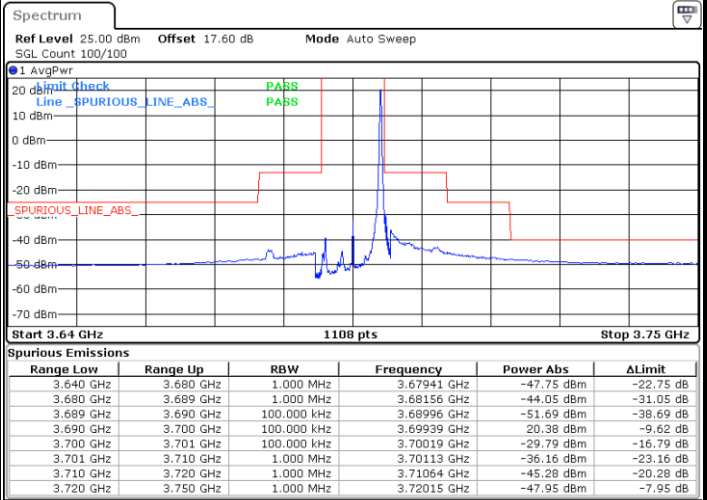

LTE Band 48 / 10MHz

16QAM

MiddleChannel / 1RB0

Middle Channel / 1RBmax

Date: 24.MAR 2021 23:27:20

Date: 24.MAR 2021 23:41:54

Middle Channel / FullIRB

N/A

Date: 24.MAR 2021 23:34:38

LTE Band 48 / 10MHz

16QAM

Highest Channel / 1RB0

Highest Channel / 1RBmax

Date: 24.MAR.2021 23:29:46

Date: 24.MAR.2021 23:44:18

Highest Channel / FullIRB

N/A

Date: 24.MAR.2021 23:37:03

LTE Band 48 / 15MHz

16QAM

Lowest Channel / 1RB0

Lowest Channel / 1RBmax

Date: 24.MAR 2021 23:46:44

Date: 25.MAR 2021 00:01:14

Lowest Channel / FullIRB

N/A

Date: 24.MAR 2021 23:53:59

LTE Band 48 / 15MHz

16QAM

Middle Channel / 1RB0

Middle Channel / 1RBmax

Date: 24.MAR 2021 23:49:09