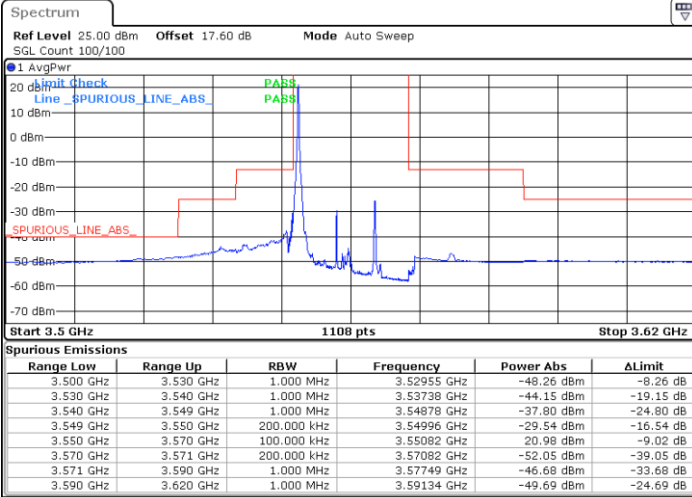

Date: 24.MAR 2021 23:34:38

LTE Band 48 / 10MHz

16QAM

Highest Channel / 1RB0

Highest Channel / 1RBmax

Date: 24.MAR.2021 23:29:46

Date: 24.MAR.2021 23:44:18

Highest Channel / FullIRB

N/A

Date: 24.MAR.2021 23:37:03

LTE Band 48 / 15MHz

16QAM

Lowest Channel / 1RB0

Lowest Channel / 1RBmax

Date: 24.MAR 2021 23:46:44

Date: 25.MAR 2021 00:01:14

Lowest Channel / FullIRB

N/A

Date: 24.MAR 2021 23:53:59

LTE Band 48 / 15MHz

16QAM

Middle Channel / 1RB0

Middle Channel / 1RBmax

Date: 24.MAR 2021 23:49:09

Date: 25.MAR 2021 00:03:39

Middle Channel / FullIRB

N/A

Date: 24.MAR 2021 23:56:24

LTE Band 48 / 15MHz

16QAM

Highest Channel / 1RB0

Highest Channel / 1RBmax