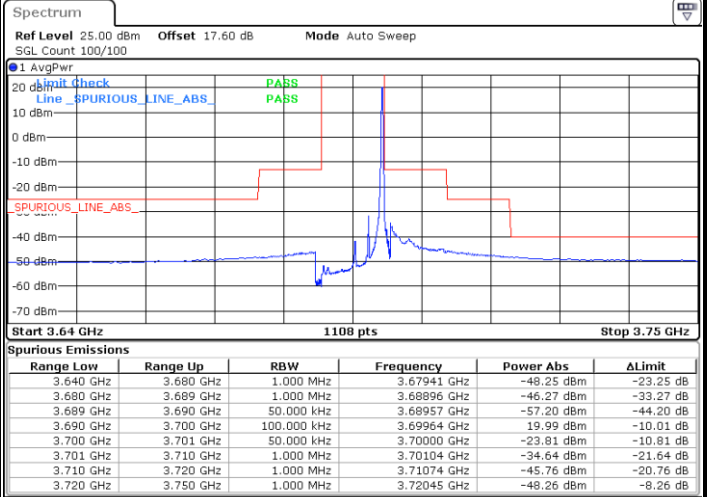

Date: 24.MAR.2021 23:11:19

LTE Band 48 / 5MHz

64QAM

Middle Channel / 1RB0

Middle Channel / 1RBmax

Date: 24.MAR.2021 23:04:54

Date: 24.MAR.2021 23:19:18

Middle Channel / FullIRB

N/A

Date: 24.MAR.2021 23:12:07

LTE Band 48 / 5MHz

64QAM

Highest Channel / 1RB0

Highest Channel / 1RBmax

Date: 24.MAR.2021 23:08:55

Date: 24.MAR.2021 23:23:18

Highest Channel / FullIRB

N/A

Date: 24.MAR.2021 23:16:05

LTE Band 48 / 10MHz

64QAM

Lowest Channel / 1RB0

Lowest Channel / 1RBmax

Date: 24.MAR.2021 23:24:07

Date: 24.MAR.2021 23:38:40

Lowest Channel / FullIRB

N/A

Date: 24.MAR.2021 23:31:24

LTE Band 48 / 10MHz

64QAM

MiddleChannel / 1RB0

Middle Channel / 1RBmax