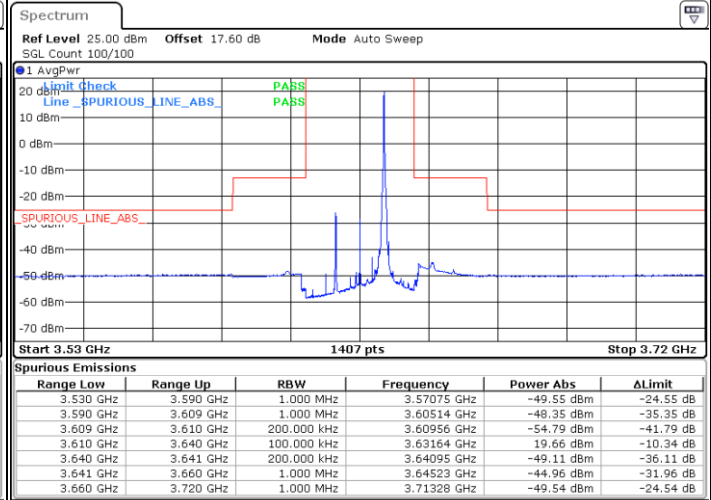

Date: 24.MAR.2021 23:28:09

Date: 24.MAR.2021 23:42:41

Middle Channel / FullIRB

N/A

Date: 24.MAR.2021 23:35:26

LTE Band 48 / 10MHz

64QAM

Highest Channel / 1RB0

Highest Channel / 1RBmax

Date: 24.MAR.2021 23:28:57

Date: 24.MAR.2021 23:43:29

Highest Channel / FullIRB

N/A

Date: 24.MAR.2021 23:36:14

LTE Band 48 / 15MHz

64QAM

Lowest Channel / 1RB0

Lowest Channel / 1RBmax

Date: 24.MAR 2021 23:47:33

Date: 25.MAR 2021 00:02:03

Lowest Channel / FullIRB

N/A

Date: 24.MAR 2021 23:54:48

LTE Band 48 / 15MHz

64QAM

Middle Channel / 1RB0

Middle Channel / 1RBmax

Date: 24.MAR 2021 23:48:21

Date: 25.MAR 2021 00:02:51

Middle Channel / FullIRB

N/A

Date: 24.MAR 2021 23:55:36