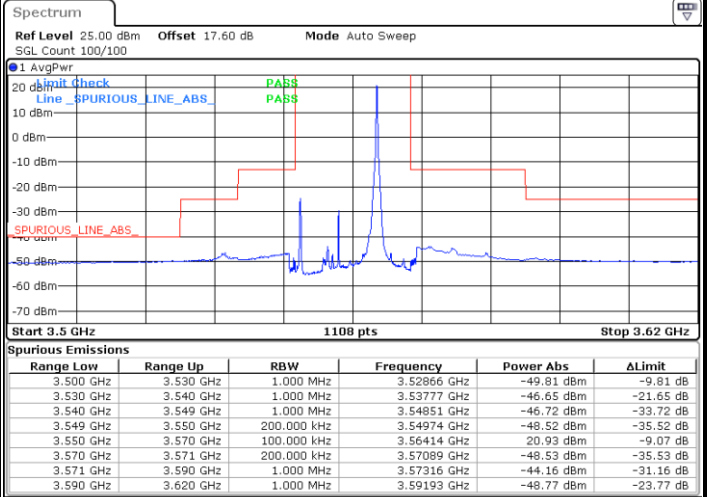

Date: 24.MAR 2021 23:34:38

LTE Band 48 / 10MHz

16QAM

Highest Channel / 1RB0

Highest Channel / 1RBmax

Date: 24.MAR.2021 23:29:46

Date: 24.MAR.2021 23:44:18

Highest Channel / FullIRB

N/A

Date: 24.MAR.2021 23:37:03

LTE Band 48 / 15MHz

16QAM

Lowest Channel / 1RB0

Lowest Channel / 1RBmax

Date: 24.MAR 2021 23:46:44

Date: 25.MAR 2021 00:01:14

Lowest Channel / FullIRB

N/A

Date: 24.MAR 2021 23:53:59

LTE Band 48 / 15MHz

16QAM

Middle Channel / 1RB0

Middle Channel / 1RBmax

Date: 24.MAR 2021 23:49:09

Date: 25.MAR 2021 00:03:39

Middle Channel / FullIRB

N/A

Date: 24.MAR 2021 23:56:24

LTE Band 48 / 15MHz

16QAM

Highest Channel / 1RB0

Highest Channel / 1RBmax