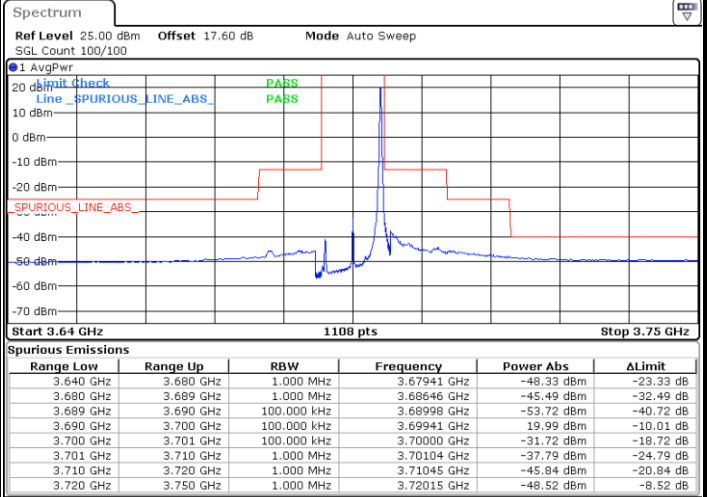

Highest Channel / FullIRB

N/A

Date: 24.MAR.2021 23:16:05

LTE Band 48 / 10MHz

64QAM

Lowest Channel / 1RB0

Lowest Channel / 1RBmax

Date: 24.MAR.2021 23:24:07

Date: 24.MAR.2021 23:38:40

Lowest Channel / FullIRB

N/A

Date: 24.MAR.2021 23:31:24

LTE Band 48 / 10MHz

64QAM

MiddleChannel / 1RB0

Middle Channel / 1RBmax

Date: 24.MAR.2021 23:28:09

Date: 24.MAR.2021 23:42:41

Middle Channel / FullIRB

N/A

Date: 24.MAR.2021 23:35:26

LTE Band 48 / 10MHz

64QAM

Highest Channel / 1RB0

Highest Channel / 1RBmax

Date: 24.MAR.2021 23:28:57

Date: 24.MAR.2021 23:43:29

Highest Channel / FullIRB

N/A

Date: 24.MAR.2021 23:36:14

LTE Band 48 / 15MHz

64QAM