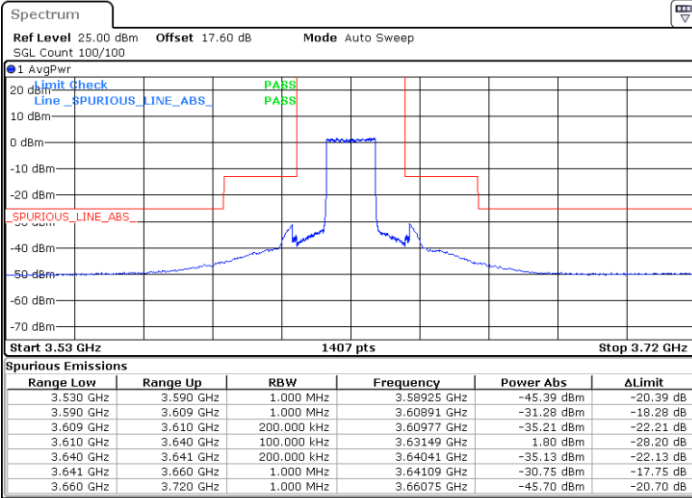

N/A

Date: 24.MAR.2021 23:37:03

LTE Band 48 / 15MHz

16QAM

Lowest Channel / 1RB0

Lowest Channel / 1RBmax

Date: 24.MAR 2021 23:46:44

Date: 25.MAR 2021 00:01:14

Lowest Channel / FullIRB

N/A

Date: 24.MAR 2021 23:53:59

LTE Band 48 / 15MHz

16QAM

Middle Channel / 1RB0

Middle Channel / 1RBmax

Date: 24.MAR 2021 23:49:09

Date: 25.MAR 2021 00:03:39

Middle Channel / FullIRB

N/A

Date: 24.MAR 2021 23:56:24

LTE Band 48 / 15MHz

16QAM

Highest Channel / 1RB0

Highest Channel / 1RBmax

Date: 24.MAR 2021 23:51:34

Date: 25.MAR 2021 00:06:04

Highest Channel / FullIRB

N/A

Date: 24.MAR 2021 23:58:48

LTE Band 48 / 20MHz

16QAM

Lowest Channel / 1RB0