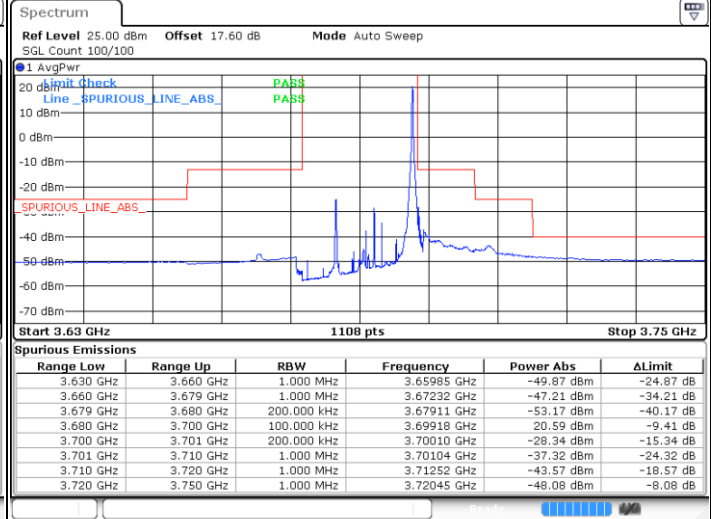

Lowest Channel / FullIRB

N/A

Date: 24.MAR 2021 23:53:59

LTE Band 48 / 15MHz

16QAM

Middle Channel / 1RB0

Middle Channel / 1RBmax

Date: 24.MAR 2021 23:49:09

Date: 25.MAR 2021 00:03:39

Middle Channel / FullIRB

N/A

Date: 24.MAR 2021 23:56:24

LTE Band 48 / 15MHz

16QAM

Highest Channel / 1RB0

Highest Channel / 1RBmax

Date: 24.MAR 2021 23:51:34

Date: 25.MAR 2021 00:06:04

Highest Channel / FullIRB

N/A

Date: 24.MAR 2021 23:58:48

LTE Band 48 / 20MHz

16QAM

Lowest Channel / 1RB0

Lowest Channel / 1RBmax

Date: 25.MAR.2021 00:15:50

Date: 25.MAR.2021 00:23:07

Lowest Channel / FullIRB

N/A

Date: 25.MAR.2021 00:08:32

LTE Band 48 / 20MHz

16QAM