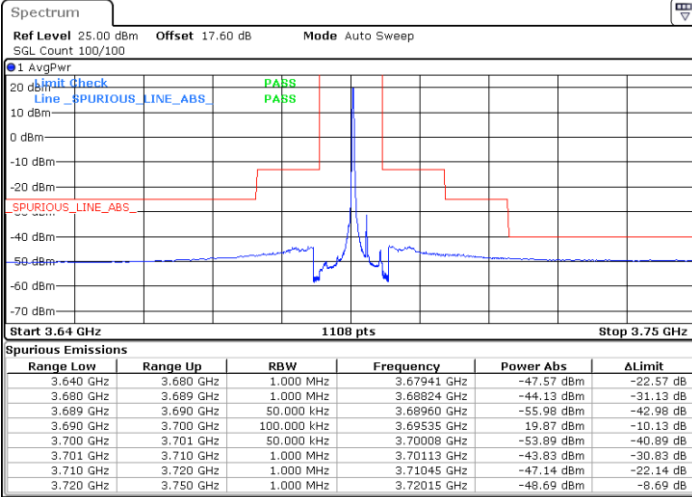

Date: 24.MAR.2021 23:11:19

LTE Band 48 / 5MHz

64QAM

Middle Channel / 1RB0

Middle Channel / 1RBmax

Date: 24.MAR.2021 23:04:54

Date: 24.MAR.2021 23:19:18

Middle Channel / FullIRB

N/A

Date: 24.MAR.2021 23:12:07

LTE Band 48 / 5MHz

64QAM

Highest Channel / 1RB0

Highest Channel / 1RBmax

Date: 24.MAR.2021 23:08:55

Date: 24.MAR.2021 23:23:18

Highest Channel / FullIRB

N/A

Date: 24.MAR.2021 23:16:05

LTE Band 48 / 10MHz

64QAM

Lowest Channel / 1RB0

Lowest Channel / 1RBmax

Date: 24.MAR.2021 23:24:07

Date: 24.MAR.2021 23:38:40

Lowest Channel / FullIRB

N/A

Date: 24.MAR.2021 23:31:24

LTE Band 48 / 10MHz

64QAM

MiddleChannel / 1RB0

Middle Channel / 1RBmax