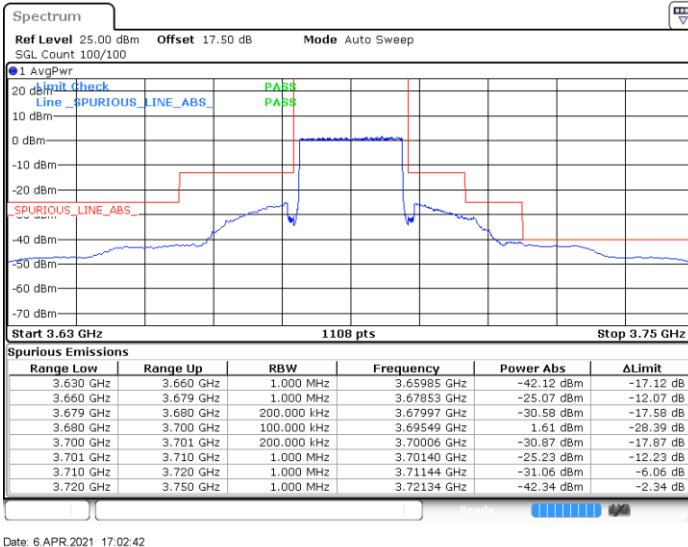

N/A

Date: 6 APR.2021 16:59:10

LTE Band 48 / 20MHz

QPSK

Middle Channel / 1RB0

Middle Channel / 1RBmax

Date: 25.MAR.2021 00:17:27

Date: 25.MAR.2021 00:24:44

Middle Channel / FullIRB

N/A

Date: 25.MAR.2021 00:10:09

LTE Band 48 / 20MHz

QPSK

Highest Channel / 1RB0

Highest Channel / 1RBmax

Date: 25.MAR.2021 00:21:29

Date: 25.MAR.2021 00:28:46

Highest Channel / FullIRB

N/A

Date: 6 APR.2021 17:02:42

LTE Band 48 / 5MHz

16QAM

Lowest Channel / 1RB0

Lowest Channel / 1RBmax

Date: 25.MAR 2021 00:28:46

Date: 24.MAR 2021 23:17:42

Lowest Channel / FullIRB

N/A

Date: 24.MAR 2021 23:10:32

LTE Band 48 / 5MHz

16QAM

Middle Channel / 1RB0