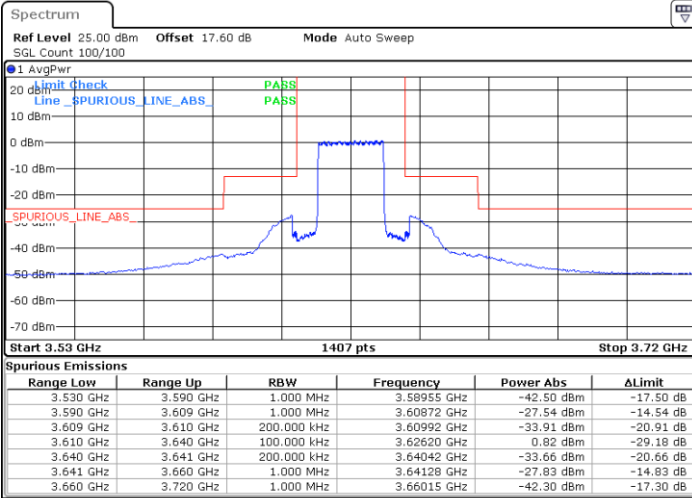

Lowest Channel / 1RBmax

Date: 25.MAR.2021 00:15:50

Date: 25.MAR.2021 00:23:07

Lowest Channel / FullIRB

N/A

Date: 25.MAR.2021 00:08:32

LTE Band 48 / 20MHz

16QAM

Middle Channel / 1RB0

Middle Channel / 1RBmax

Date: 25.MAR.2021 00:18:16

Date: 25.MAR.2021 00:25:32

Middle Channel / FullIRB

N/A

Date: 25.MAR.2021 00:10:57

LTE Band 48 / 20MHz

16QAM

Highest Channel / 1RB0

Highest Channel / 1RBmax

Date: 25.MAR.2021 00:20:40

Date: 25.MAR.2021 00:27:57

Highest Channel / FullIRB

N/A

Date: 25.MAR.2021 00:13:23

LTE Band 48 / 5MHz

64QAM

Lowest Channel / 1RB0

Lowest Channel / 1RBmax

Date: 24.MAR.2021 23:04:06

Date: 24.MAR.2021 23:18:30

Lowest Channel / FullIRB

N/A