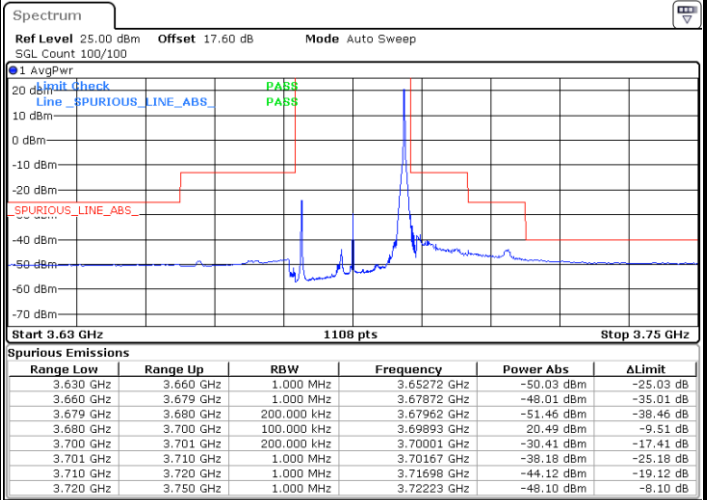

Lowest Channel / 1RBmax

Date: 25.MAR.2021 00:15:50

Date: 25.MAR.2021 00:23:07

Lowest Channel / FullIRB

N/A

Date: 25.MAR.2021 00:08:32

LTE Band 48 / 20MHz

16QAM

Middle Channel / 1RB0

Middle Channel / 1RBmax

Date: 25.MAR.2021 00:18:16

Date: 25.MAR.2021 00:25:32

Middle Channel / FullIRB

N/A

Date: 25.MAR.2021 00:10:57

LTE Band 48 / 20MHz

16QAM

Highest Channel / 1RB0

Highest Channel / 1RBmax

Date: 25.MAR.2021 00:20:40

Date: 25.MAR.2021 00:27:57

Highest Channel / FullIRB

N/A

Date: 25.MAR.2021 00:13:23

LTE Band 48 / 5MHz

64QAM

Lowest Channel / 1RB0

Lowest Channel / 1RBmax

Date: 24.MAR.2021 23:04:06

Date: 24.MAR.2021 23:18:30

Lowest Channel / FullIRB

N/A