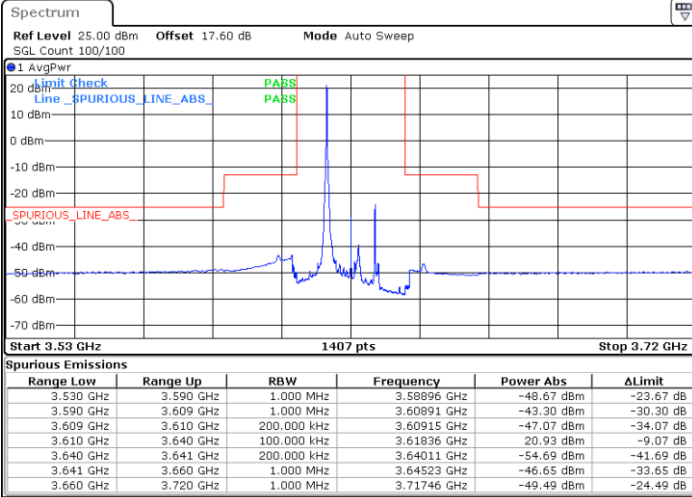

N/A

Date: 24.MAR.2021 23:37:51

LTE Band 48 / 15MHz

QPSK

Lowest Channel / 1RB0

Lowest Channel / 1RBmax

Date: 24.MAR.2021 23:45:56

Date: 25.MAR.2021 00:00:26

Lowest Channel / FullIRB

N/A

Date: 6 APR.2021 17:05:39

LTE Band 48 / 15MHz

QPSK

Middle Channel / 1RB0

Middle Channel / 1RBmax

Date: 24.MAR 2021 23:49:57

Date: 25.MAR 2021 00:04:27

Middle Channel / FullIRB

N/A

Date: 24.MAR 2021 23:57:12

LTE Band 48 / 15MHz

QPSK

Highest Channel / 1RB0

Highest Channel / 1RBmax

Range Low	Range Up	RBW	Frequency	Power Abs	ΔLimit
3.630 GHz	3.660 GHz	1.000 MHz	3.65866 GHz	-48.80 dBm	-23.80 dB
3.660 GHz	3.679 GHz	1.000 MHz	3.67665 GHz	-42.92 dBm	-29.92 dB
3.679 GHz	3.680 GHz	200.000 kHz	3.67928 GHz	-48.31 dBm	-35.31 dB
3.680 GHz	3.700 GHz	100.000 kHz	3.68586 GHz	21.48 dBm	-8.52 dB
3.700 GHz	3.701 GHz	200.000 kHz	3.70005 GHz	-41.96 dBm	-28.96 dB
3.701 GHz	3.710 GHz	1.000 MHz	3.70479 GHz	-45.91 dBm	-32.91 dB
3.710 GHz	3.720 GHz	1.000 MHz	3.71252 GHz	-45.68 dBm	-20.68 dB
3.720 GHz	3.750 GHz	1.000 MHz	3.72163 GHz	-49.25 dBm	-9.25 dB