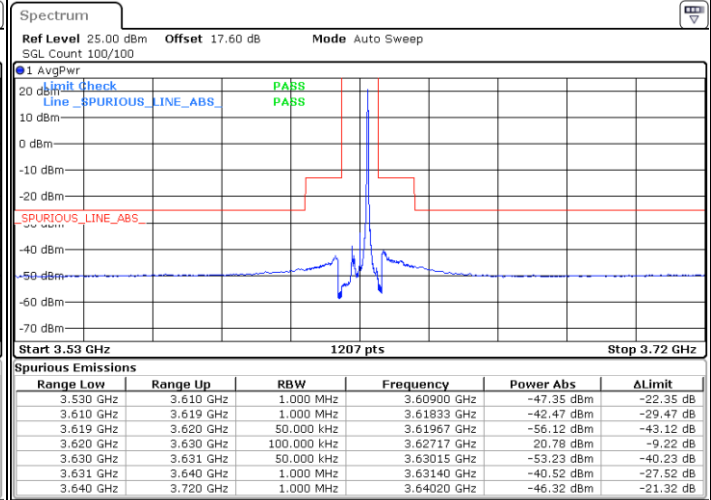

Date: 25.MAR.2021 00:28:46

Highest Channel / FullIRB

N/A

Date: 6 APR.2021 17:02:42

LTE Band 48 / 5MHz

16QAM

Lowest Channel / 1RB0

Lowest Channel / 1RBmax

Date: 25.MAR 2021 00:28:46

Date: 24.MAR 2021 23:17:42

Lowest Channel / FullIRB

N/A

Date: 24.MAR 2021 23:10:32

LTE Band 48 / 5MHz

16QAM

Middle Channel / 1RB0

Middle Channel / 1RBmax

Date: 24.MAR.2021 23:05:42

Date: 24.MAR.2021 23:20:05

Middle Channel / FullIRB

N/A

Date: 24.MAR.2021 23:12:54

LTE Band 48 / 5MHz

16QAM

Highest Channel / 1RB0

Highest Channel / 1RBmax

Date: 24.MAR.2021 23:08:07

Date: 24.MAR.2021 23:22:29

Highest Channel / FullIRB

N/A

Date: 24.MAR.2021 23:15:17

LTE Band 48 / 10MHz