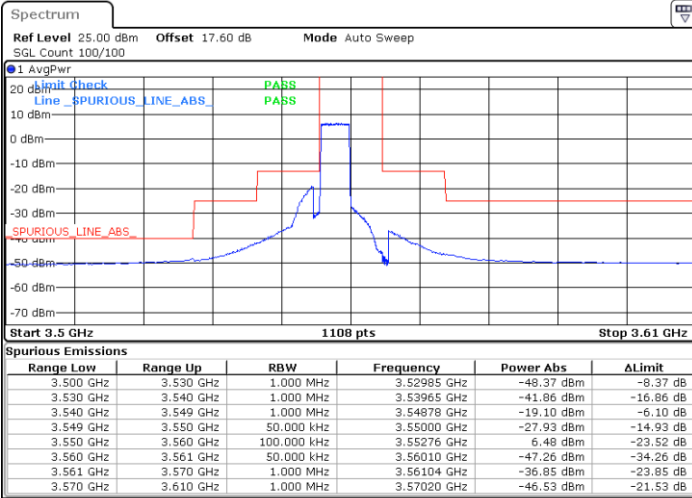

Middle Channel / FullIRB

N/A

Date: 25.MAR.2021 00:10:09

LTE Band 48 / 20MHz

QPSK

Highest Channel / 1RB0

Highest Channel / 1RBmax

Date: 25.MAR.2021 00:21:29

Date: 25.MAR.2021 00:28:46

Highest Channel / FullIRB

N/A

Date: 6 APR.2021 17:02:42

LTE Band 48 / 5MHz

16QAM

Lowest Channel / 1RB0

Lowest Channel / 1RBmax

Date: 25.MAR 2021 00:28:46

Date: 24.MAR 2021 23:17:42

Lowest Channel / FullIRB

N/A

Date: 24.MAR 2021 23:10:32

LTE Band 48 / 5MHz

16QAM

Middle Channel / 1RB0