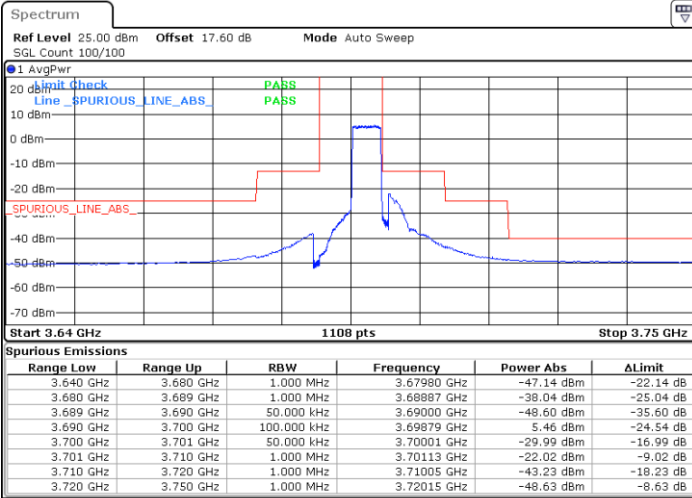

Date: 24.MAR.2021 23:11:19

LTE Band 48 / 5MHz

64QAM

Middle Channel / 1RB0

Middle Channel / 1RBmax

Date: 24.MAR.2021 23:04:54

Date: 24.MAR.2021 23:19:18

Middle Channel / FullIRB

N/A

Date: 24.MAR.2021 23:12:07

LTE Band 48 / 5MHz

64QAM

Highest Channel / 1RB0

Highest Channel / 1RBmax

Date: 24.MAR.2021 23:08:55

Date: 24.MAR.2021 23:23:18

Highest Channel / FullIRB

N/A

Date: 24.MAR.2021 23:16:05

LTE Band 48 / 10MHz

64QAM

Lowest Channel / 1RB0

Lowest Channel / 1RBmax

Date: 24.MAR.2021 23:24:07

Date: 24.MAR.2021 23:38:40

Lowest Channel / FullIRB

N/A

Date: 24.MAR.2021 23:31:24

LTE Band 48 / 10MHz

64QAM

MiddleChannel / 1RB0

Middle Channel / 1RBmax