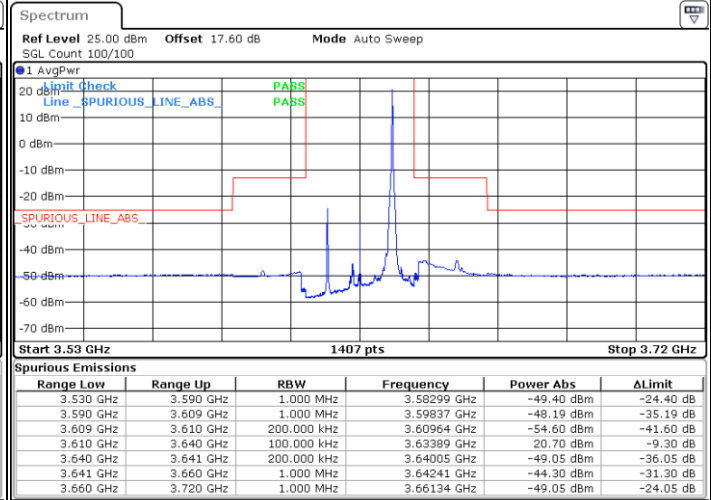

Date: 24.MAR 2021 23:51:34

Date: 25.MAR 2021 00:06:04

Highest Channel / FullIRB

N/A

Date: 24.MAR 2021 23:58:48

LTE Band 48 / 20MHz

16QAM

Lowest Channel / 1RB0

Lowest Channel / 1RBmax

Date: 25.MAR.2021 00:15:50

Date: 25.MAR.2021 00:23:07

Lowest Channel / FullIRB

N/A

Date: 25.MAR.2021 00:08:32

LTE Band 48 / 20MHz

16QAM

Middle Channel / 1RB0

Middle Channel / 1RBmax

Date: 25.MAR.2021 00:18:16

Date: 25.MAR.2021 00:25:32

Middle Channel / FullIRB

N/A

Date: 25.MAR.2021 00:10:57

LTE Band 48 / 20MHz