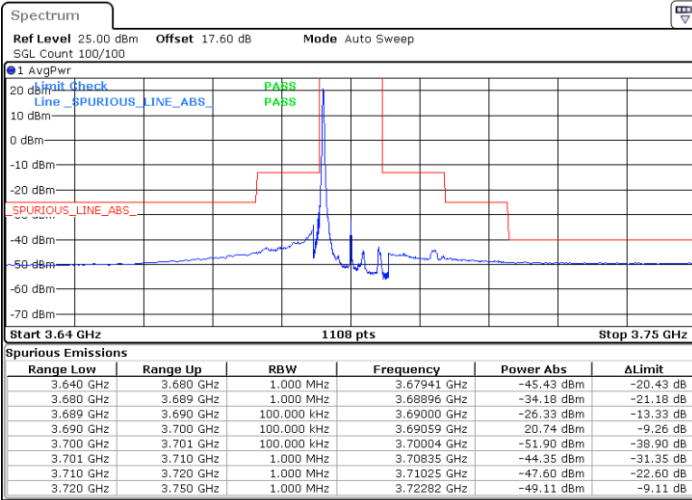

LTE Band 48 / 10MHz

16QAM

MiddleChannel / 1RB0

Middle Channel / 1RBmax

Date: 24.MAR 2021 23:27:20

Date: 24.MAR 2021 23:41:54

Middle Channel / FullIRB

N/A

Date: 24.MAR 2021 23:34:38

LTE Band 48 / 10MHz

16QAM

Highest Channel / 1RB0

Highest Channel / 1RBmax

Date: 24.MAR.2021 23:29:46

Date: 24.MAR.2021 23:44:18

Highest Channel / FullIRB

N/A

Date: 24.MAR.2021 23:37:03

LTE Band 48 / 15MHz

16QAM

Lowest Channel / 1RB0

Lowest Channel / 1RBmax

Date: 24.MAR 2021 23:46:44

Date: 25.MAR 2021 00:01:14

Lowest Channel / FullIRB

N/A

Date: 24.MAR 2021 23:53:59

LTE Band 48 / 15MHz

16QAM

Middle Channel / 1RB0

Middle Channel / 1RBmax

Date: 24.MAR 2021 23:49:09