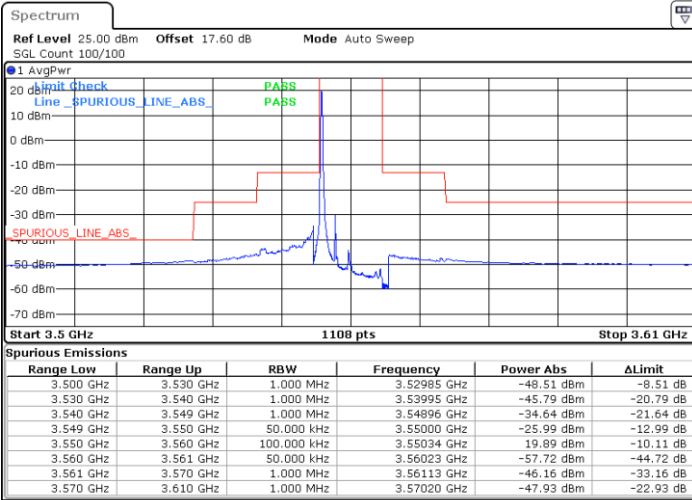

Lowest Channel / 1RBmax

Date: 25.MAR.2021 00:15:50

Date: 25.MAR.2021 00:23:07

Lowest Channel / FullIRB

N/A

Date: 25.MAR.2021 00:08:32

LTE Band 48 / 20MHz

16QAM

Middle Channel / 1RB0

Middle Channel / 1RBmax

Date: 25.MAR.2021 00:18:16

Date: 25.MAR.2021 00:25:32

Middle Channel / FullIRB

N/A

Date: 25.MAR.2021 00:10:57

LTE Band 48 / 20MHz

16QAM

Highest Channel / 1RB0

Highest Channel / 1RBmax

Date: 25.MAR.2021 00:20:40

Date: 25.MAR.2021 00:27:57

Highest Channel / FullIRB

N/A

Date: 25.MAR.2021 00:13:23

LTE Band 48 / 5MHz

64QAM

Lowest Channel / 1RB0

Lowest Channel / 1RBmax

Date: 24.MAR.2021 23:04:06

Date: 24.MAR.2021 23:18:30

Lowest Channel / FullIRB

N/A