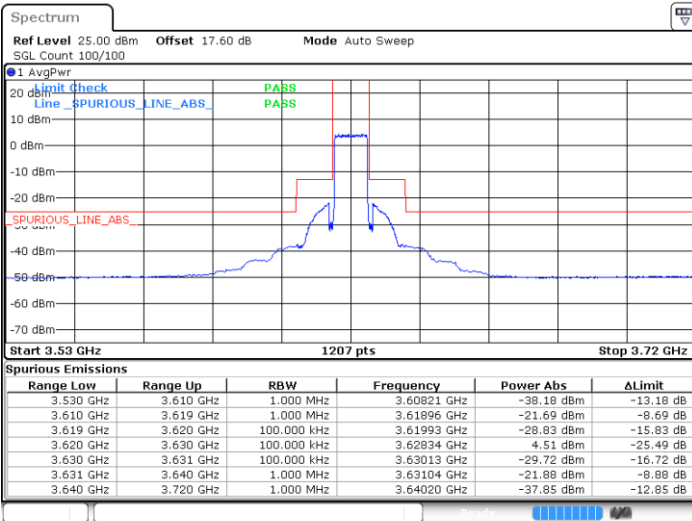

LTE Band 48 / 10MHz

QPSK

MiddleChannel / 1RB0

Middle Channel / 1RBmax

Date: 24.MAR.2021 23:26:33

Date: 24.MAR.2021 23:41:05

Middle Channel / FullIRB

N/A

Date: 24.MAR.2021 23:33:50

LTE Band 48 / 10MHz

QPSK

Highest Channel / 1RB0

Highest Channel / 1RBmax

Date: 24.MAR.2021 23:30:35

Date: 24.MAR.2021 23:45:07

Highest Channel / FullIRB