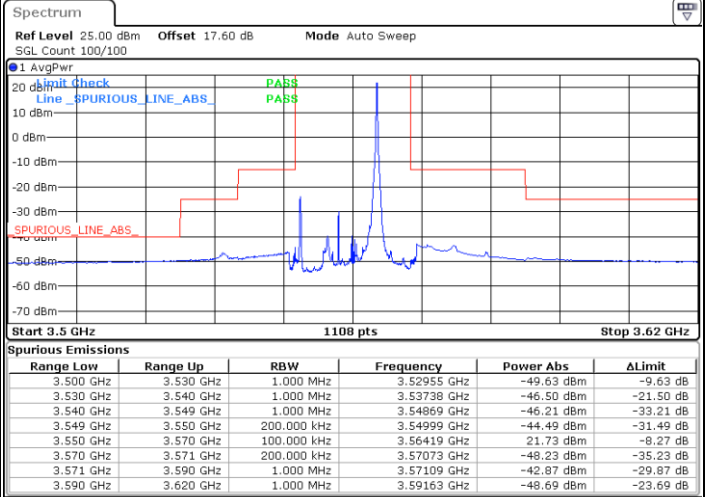

Date: 24.MAR.2021 23:33:50

LTE Band 48 / 10MHz

QPSK

Highest Channel / 1RB0

Highest Channel / 1RBmax

Date: 24.MAR.2021 23:30:35

Date: 24.MAR.2021 23:45:07

Highest Channel / FullIRB

N/A

Date: 24.MAR.2021 23:37:51

LTE Band 48 / 15MHz

QPSK

Lowest Channel / 1RB0

Lowest Channel / 1RBmax

Date: 24.MAR.2021 23:45:56

Date: 25.MAR.2021 00:00:26

Lowest Channel / FullIRB

N/A

Date: 6 APR.2021 17:05:39

LTE Band 48 / 15MHz

QPSK

Middle Channel / 1RB0

Middle Channel / 1RBmax

Date: 24.MAR 2021 23:49:57