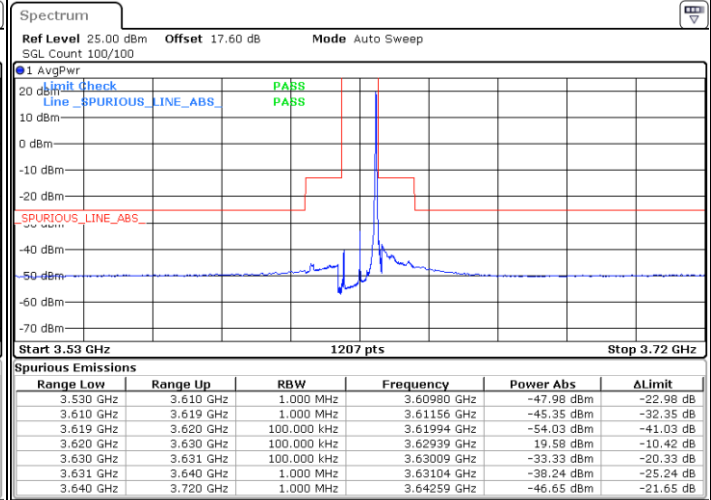

Highest Channel / FullIRB

N/A

Date: 24.MAR.2021 23:16:05

LTE Band 48 / 10MHz

64QAM

Lowest Channel / 1RB0

Lowest Channel / 1RBmax

Date: 24.MAR.2021 23:24:07

Date: 24.MAR.2021 23:38:40

Lowest Channel / FullIRB

N/A

Date: 24.MAR.2021 23:31:24

LTE Band 48 / 10MHz

64QAM

MiddleChannel / 1RB0

Middle Channel / 1RBmax

Date: 24.MAR.2021 23:28:09

Date: 24.MAR.2021 23:42:41

Middle Channel / FullIRB

N/A

Date: 24.MAR.2021 23:35:26

LTE Band 48 / 10MHz

64QAM

Highest Channel / 1RB0

Highest Channel / 1RBmax

Date: 24.MAR.2021 23:28:57

Date: 24.MAR.2021 23:43:29

Highest Channel / FullIRB

N/A

Date: 24.MAR.2021 23:36:14

LTE Band 48 / 15MHz

64QAM