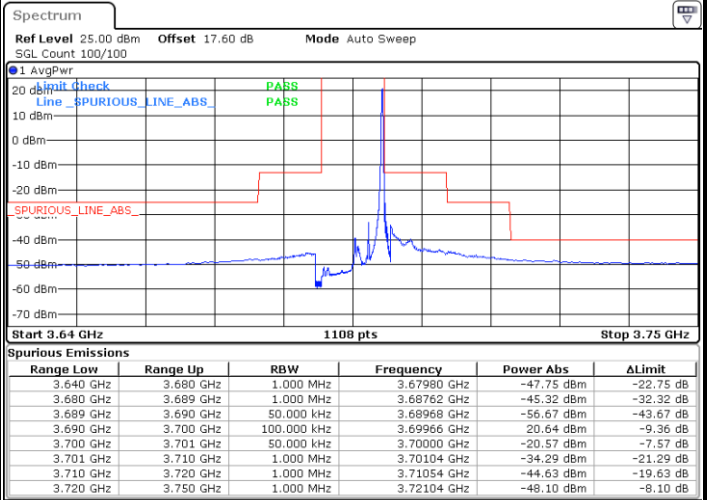

Date: 25.MAR.2021 00:28:46

Highest Channel / FullIRB

N/A

Date: 6 APR.2021 17:02:42

LTE Band 48 / 5MHz

16QAM

Lowest Channel / 1RB0

Lowest Channel / 1RBmax

Date: 25.MAR 2021 00:28:46

Date: 24.MAR 2021 23:17:42

Lowest Channel / FullIRB

N/A

Date: 24.MAR 2021 23:10:32

LTE Band 48 / 5MHz

16QAM

Middle Channel / 1RB0

Middle Channel / 1RBmax

Date: 24.MAR.2021 23:05:42

Date: 24.MAR.2021 23:20:05

Middle Channel / FullIRB

N/A

Date: 24.MAR.2021 23:12:54

LTE Band 48 / 5MHz

16QAM

Highest Channel / 1RB0

Highest Channel / 1RBmax

Date: 24.MAR.2021 23:08:07

Date: 24.MAR.2021 23:22:29

Highest Channel / FullIRB

N/A

Date: 24.MAR.2021 23:15:17

LTE Band 48 / 10MHz