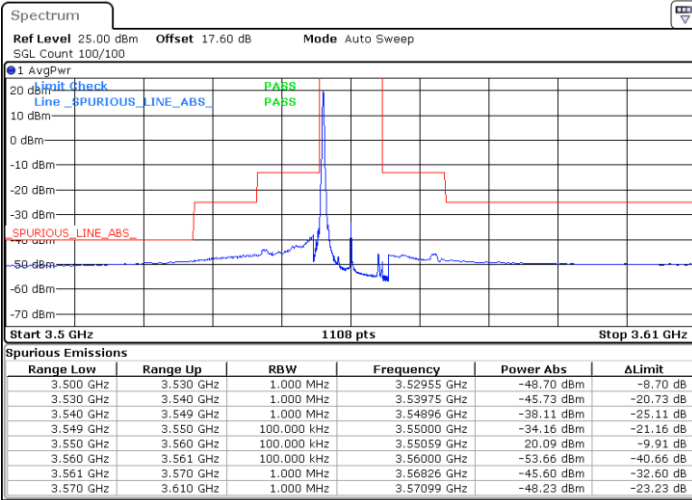

N/A

Date: 24.MAR.2021 23:12:07

LTE Band 48 / 5MHz

64QAM

Highest Channel / 1RB0

Highest Channel / 1RBmax

Date: 24.MAR.2021 23:08:55

Date: 24.MAR.2021 23:23:18

Highest Channel / FullIRB

N/A

Date: 24.MAR.2021 23:16:05

LTE Band 48 / 10MHz

64QAM

Lowest Channel / 1RB0

Lowest Channel / 1RBmax

Date: 24.MAR.2021 23:24:07

Date: 24.MAR.2021 23:38:40

Lowest Channel / FullIRB

N/A

Date: 24.MAR.2021 23:31:24

LTE Band 48 / 10MHz

64QAM

MiddleChannel / 1RB0

Middle Channel / 1RBmax

Date: 24.MAR.2021 23:28:09

Date: 24.MAR.2021 23:42:41

Middle Channel / FullIRB

N/A

Date: 24.MAR.2021 23:35:26

LTE Band 48 / 10MHz

64QAM

Highest Channel / 1RB0