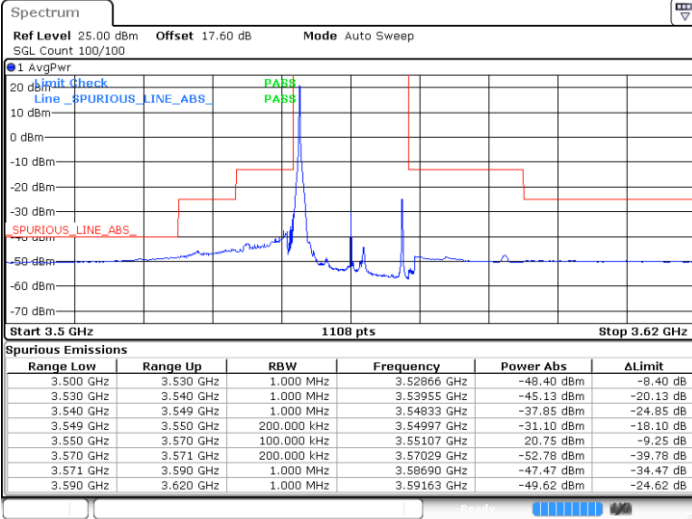

Date: 25.MAR 2021 00:03:39

Middle Channel / FullIRB

N/A

Date: 24.MAR 2021 23:56:24

LTE Band 48 / 15MHz

16QAM

Highest Channel / 1RB0

Highest Channel / 1RBmax

Date: 24.MAR 2021 23:51:34

Date: 25.MAR 2021 00:06:04

Highest Channel / FullIRB

N/A

Date: 24.MAR 2021 23:58:48

LTE Band 48 / 20MHz

16QAM

Lowest Channel / 1RB0

Lowest Channel / 1RBmax

Date: 25.MAR.2021 00:15:50

Date: 25.MAR.2021 00:23:07

Lowest Channel / FullIRB

N/A

Date: 25.MAR.2021 00:08:32

LTE Band 48 / 20MHz

16QAM

Middle Channel / 1RB0

Middle Channel / 1RBmax

Date: 25.MAR.2021 00:18:16

Date: 25.MAR.2021 00:25:32

Middle Channel / FullIRB

N/A

Date: 25.MAR.2021 00:10:57

LTE Band 48 / 20MHz