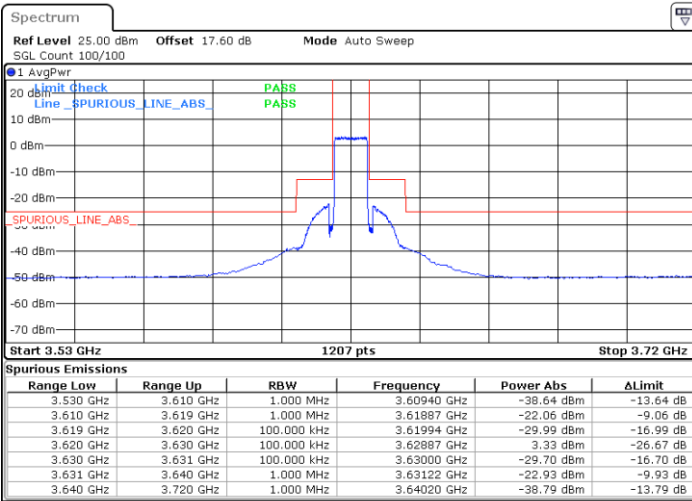

Highest Channel / 1RB0

Highest Channel / 1RBmax

Date: 24.MAR.2021 23:08:07

Date: 24.MAR.2021 23:22:29

Highest Channel / FullIRB

N/A

Date: 24.MAR.2021 23:15:17

LTE Band 48 / 10MHz

LTE Band 48 / 10MHz

16QAM

MiddleChannel / 1RB0

Middle Channel / 1RBmax

Date: 24.MAR 2021 23:27:20

Date: 24.MAR 2021 23:41:54

Middle Channel / FullIRB

N/A

Date: 24.MAR 2021 23:34:38

LTE Band 48 / 10MHz

16QAM

Highest Channel / 1RB0

Highest Channel / 1RBmax

Date: 24.MAR.2021 23:29:46

Date: 24.MAR.2021 23:44:18

Highest Channel / FullIRB