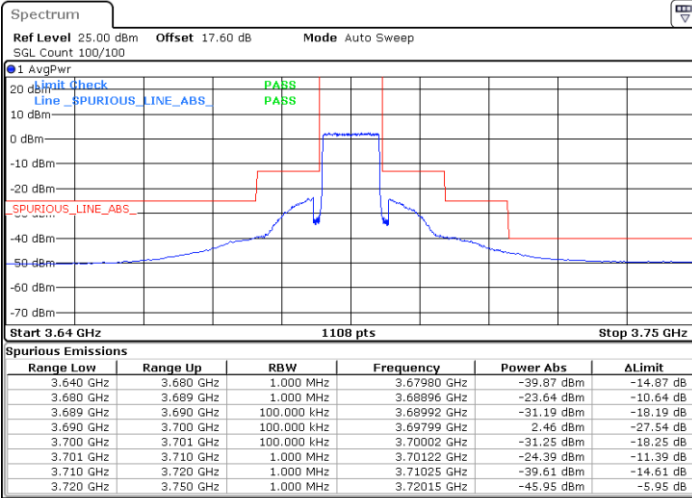

Date: 24.MAR.2021 23:38:40

Lowest Channel / FullIRB

N/A

Date: 24.MAR.2021 23:31:24

LTE Band 48 / 10MHz

64QAM

MiddleChannel / 1RB0

Middle Channel / 1RBmax

Date: 24.MAR.2021 23:28:09

Date: 24.MAR.2021 23:42:41

Middle Channel / FullIRB

N/A

Date: 24.MAR.2021 23:35:26

LTE Band 48 / 10MHz

64QAM

Highest Channel / 1RB0

Highest Channel / 1RBmax

Date: 24.MAR.2021 23:28:57

Date: 24.MAR.2021 23:43:29

Highest Channel / FullIRB

N/A

Date: 24.MAR.2021 23:36:14

LTE Band 48 / 15MHz

64QAM

Lowest Channel / 1RB0

Lowest Channel / 1RBmax

Date: 24.MAR 2021 23:47:33

Date: 25.MAR 2021 00:02:03

Lowest Channel / FullIRB

N/A

Date: 24.MAR 2021 23:54:48

LTE Band 48 / 15MHz