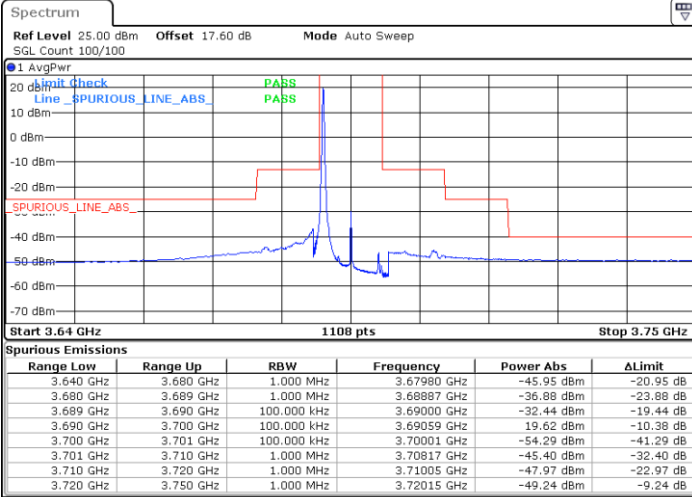

Highest Channel / FullIRB

N/A

Date: 24.MAR.2021 23:16:05

LTE Band 48 / 10MHz

64QAM

Lowest Channel / 1RB0

Lowest Channel / 1RBmax

Date: 24.MAR.2021 23:24:07

Date: 24.MAR.2021 23:38:40

Lowest Channel / FullIRB

N/A

Date: 24.MAR.2021 23:31:24

LTE Band 48 / 10MHz

64QAM

MiddleChannel / 1RB0

Middle Channel / 1RBmax

Date: 24.MAR.2021 23:28:09

Date: 24.MAR.2021 23:42:41

Middle Channel / FullIRB

N/A

Date: 24.MAR.2021 23:35:26

LTE Band 48 / 10MHz

64QAM

Highest Channel / 1RB0

Highest Channel / 1RBmax

Date: 24.MAR.2021 23:28:57

Date: 24.MAR.2021 23:43:29

Highest Channel / FullIRB

N/A

Date: 24.MAR.2021 23:36:14

LTE Band 48 / 15MHz

64QAM