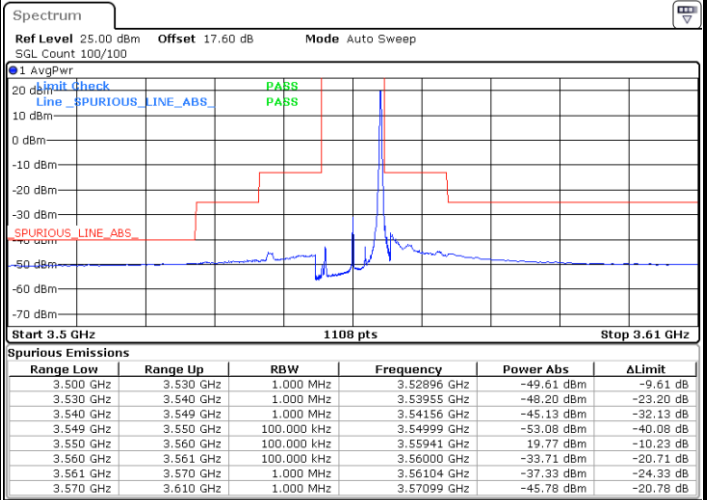

N/A

Date: 24.MAR.2021 23:12:07

LTE Band 48 / 5MHz

64QAM

Highest Channel / 1RB0

Highest Channel / 1RBmax

Date: 24.MAR.2021 23:08:55

Date: 24.MAR.2021 23:23:18

Highest Channel / FullIRB

N/A

Date: 24.MAR.2021 23:16:05

LTE Band 48 / 10MHz

64QAM

Lowest Channel / 1RB0

Lowest Channel / 1RBmax

Date: 24.MAR.2021 23:24:07

Date: 24.MAR.2021 23:38:40

Lowest Channel / FullIRB

N/A

Date: 24.MAR.2021 23:31:24

LTE Band 48 / 10MHz

64QAM

MiddleChannel / 1RB0

Middle Channel / 1RBmax

Date: 24.MAR.2021 23:28:09

Date: 24.MAR.2021 23:42:41

Middle Channel / FullIRB

N/A

Date: 24.MAR.2021 23:35:26

LTE Band 48 / 10MHz

64QAM

Highest Channel / 1RB0