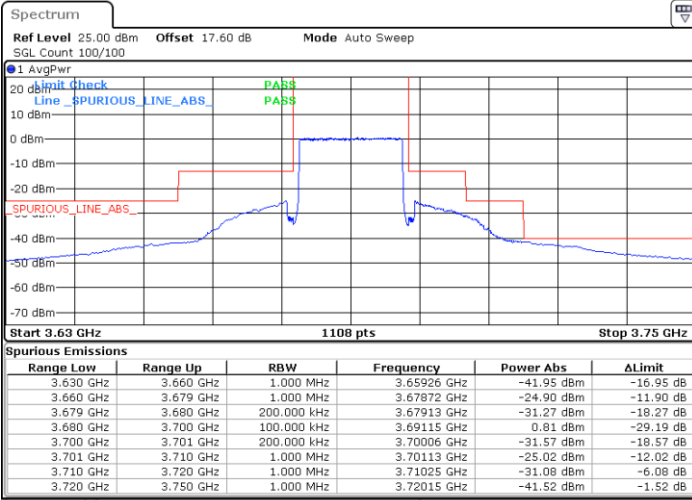

Lowest Channel / 1RBmax

Date: 25.MAR.2021 00:15:50

Date: 25.MAR.2021 00:23:07

Lowest Channel / FullIRB

N/A

Date: 25.MAR.2021 00:08:32

LTE Band 48 / 20MHz

16QAM

Middle Channel / 1RB0

Middle Channel / 1RBmax

Date: 25.MAR.2021 00:18:16

Date: 25.MAR.2021 00:25:32

Middle Channel / FullIRB

N/A

Date: 25.MAR.2021 00:10:57

LTE Band 48 / 20MHz

16QAM

Highest Channel / 1RB0

Highest Channel / 1RBmax

Date: 25.MAR.2021 00:20:40

Date: 25.MAR.2021 00:27:57

Highest Channel / FullIRB

N/A

Date: 25.MAR.2021 00:13:23

LTE Band 48 / 5MHz

64QAM

Lowest Channel / 1RB0

Lowest Channel / 1RBmax

Date: 24.MAR.2021 23:04:06

Date: 24.MAR.2021 23:18:30

Lowest Channel / FullIRB

N/A