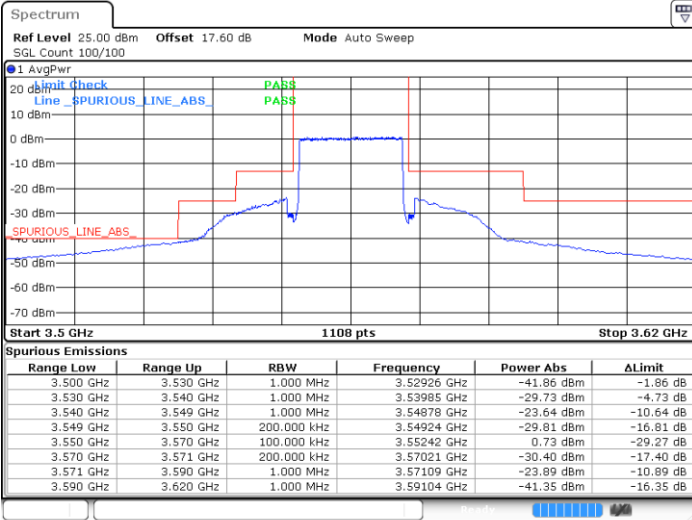

Date: 24.MAR 2021 23:51:34

Date: 25.MAR 2021 00:06:04

Highest Channel / FullIRB

N/A

Date: 24.MAR 2021 23:58:48

LTE Band 48 / 20MHz

16QAM

Lowest Channel / 1RB0

Lowest Channel / 1RBmax

Date: 25.MAR.2021 00:15:50

Date: 25.MAR.2021 00:23:07

Lowest Channel / FullIRB

N/A

Date: 25.MAR.2021 00:08:32

LTE Band 48 / 20MHz

16QAM

Middle Channel / 1RB0

Middle Channel / 1RBmax

Date: 25.MAR.2021 00:18:16

Date: 25.MAR.2021 00:25:32

Middle Channel / FullIRB

N/A

Date: 25.MAR.2021 00:10:57

LTE Band 48 / 20MHz