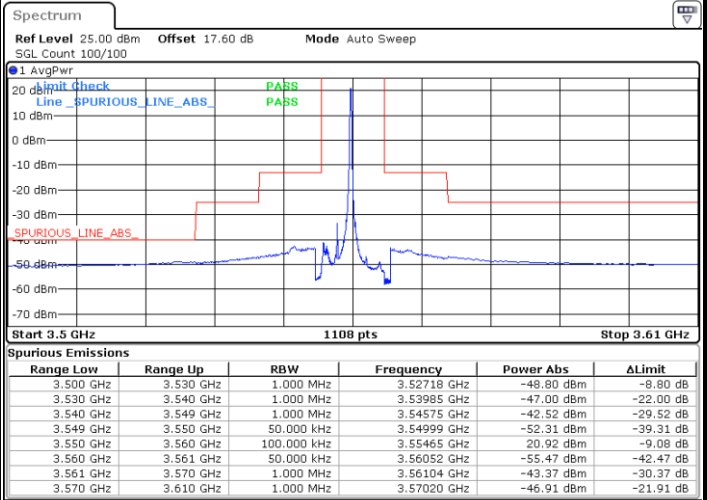

Middle Channel / FullIRB

N/A

Date: 25.MAR.2021 00:10:09

LTE Band 48 / 20MHz

QPSK

Highest Channel / 1RB0

Highest Channel / 1RBmax

Date: 25.MAR.2021 00:21:29

Date: 25.MAR.2021 00:28:46

Highest Channel / FullIRB

N/A

Date: 6 APR.2021 17:02:42

LTE Band 48 / 5MHz

16QAM

Lowest Channel / 1RB0

Lowest Channel / 1RBmax

Date: 25.MAR 2021 00:28:46

Date: 24.MAR 2021 23:17:42

Lowest Channel / FullIRB

N/A

Date: 24.MAR 2021 23:10:32

LTE Band 48 / 5MHz

16QAM

Middle Channel / 1RB0