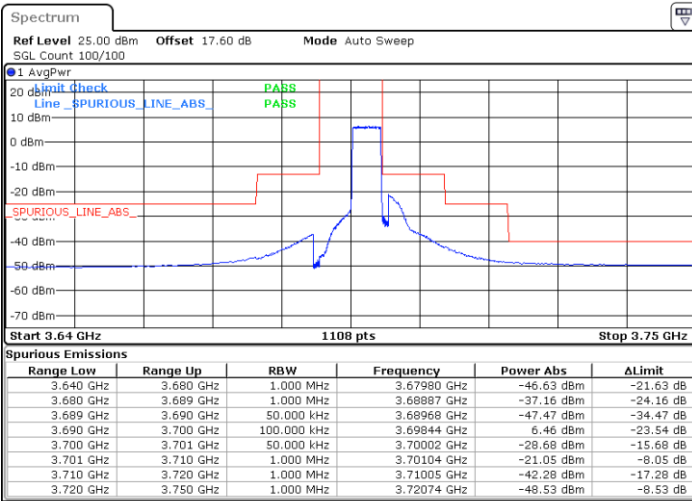

Middle Channel / 1RBmax

Date: 24.MAR.2021 23:05:42

Date: 24.MAR.2021 23:20:05

Middle Channel / FullIRB

N/A

Date: 24.MAR.2021 23:12:54

LTE Band 48 / 5MHz

16QAM

Highest Channel / 1RB0

Highest Channel / 1RBmax

Date: 24.MAR.2021 23:08:07

Date: 24.MAR.2021 23:22:29

Highest Channel / FullIRB

N/A

Date: 24.MAR.2021 23:15:17

LTE Band 48 / 10MHz

16QAM

Lowest Channel / 1RB0

Lowest Channel / 1RBmax

Date: 24.MAR.2021 23:24:56

Date: 24.MAR.2021 23:38:29

Lowest Channel / FullIRB

N/A

Date: 24.MAR.2021 23:32:12