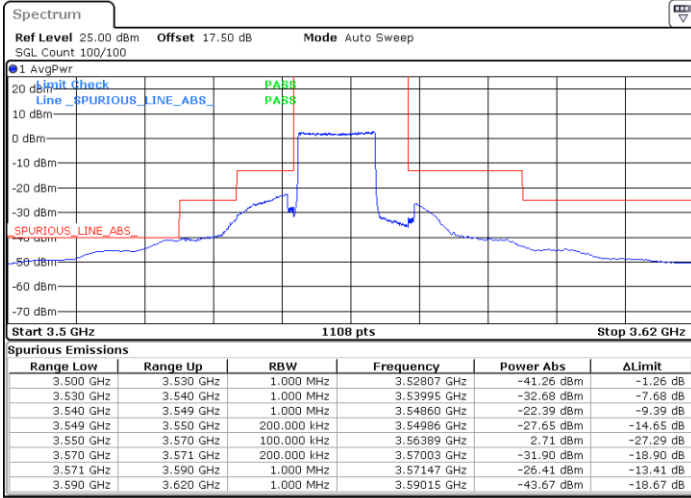

Date: 24.MAR.2021 23:33:50

LTE Band 48 / 10MHz

QPSK

Highest Channel / 1RB0

Highest Channel / 1RBmax

Date: 24.MAR.2021 23:30:35

Date: 24.MAR.2021 23:45:07

Highest Channel / FullIRB

N/A

Date: 24.MAR.2021 23:37:51

LTE Band 48 / 15MHz

QPSK

Lowest Channel / 1RB0

Lowest Channel / 1RBmax

Date: 24.MAR.2021 23:45:56

Date: 25.MAR.2021 00:00:26

Lowest Channel / FullIRB

N/A

Date: 6 APR.2021 17:05:39

LTE Band 48 / 15MHz

QPSK

Middle Channel / 1RB0

Middle Channel / 1RBmax

Date: 24.MAR 2021 23:49:57

Date: 25.MAR 2021 00:04:27

Middle Channel / FullIRB

N/A

Date: 24.MAR 2021 23:57:12

LTE Band 48 / 15MHz

QPSK

Highest Channel / 1RB0

Highest Channel / 1RBmax