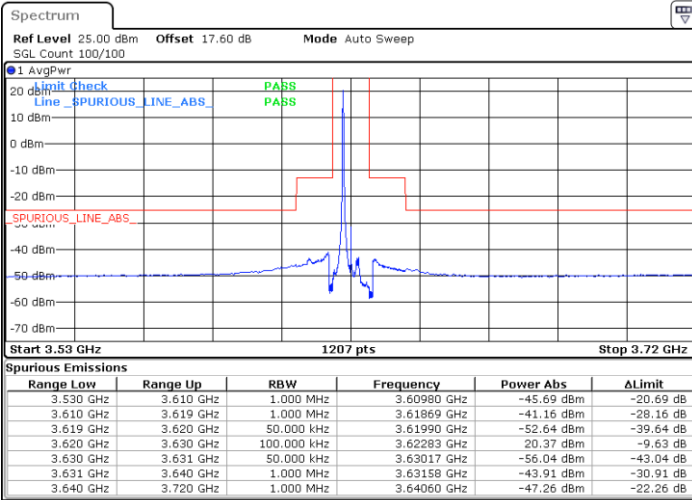

Date: 25.MAR.2021 00:28:46

Highest Channel / FullIRB

N/A

Date: 6 APR.2021 17:02:42

LTE Band 48 / 5MHz

16QAM

Lowest Channel / 1RB0

Lowest Channel / 1RBmax

Date: 25.MAR 2021 00:28:46

Date: 24.MAR 2021 23:17:42

Lowest Channel / FullIRB

N/A

Date: 24.MAR 2021 23:10:32

LTE Band 48 / 5MHz

16QAM

Middle Channel / 1RB0

Middle Channel / 1RBmax

Date: 24.MAR.2021 23:05:42

Date: 24.MAR.2021 23:20:05

Middle Channel / FullIRB

N/A

Date: 24.MAR.2021 23:12:54

LTE Band 48 / 5MHz

16QAM

Highest Channel / 1RB0

Highest Channel / 1RBmax

Date: 24.MAR.2021 23:08:07

Date: 24.MAR.2021 23:22:29

Highest Channel / FullIRB

N/A

Date: 24.MAR.2021 23:15:17

LTE Band 48 / 10MHz