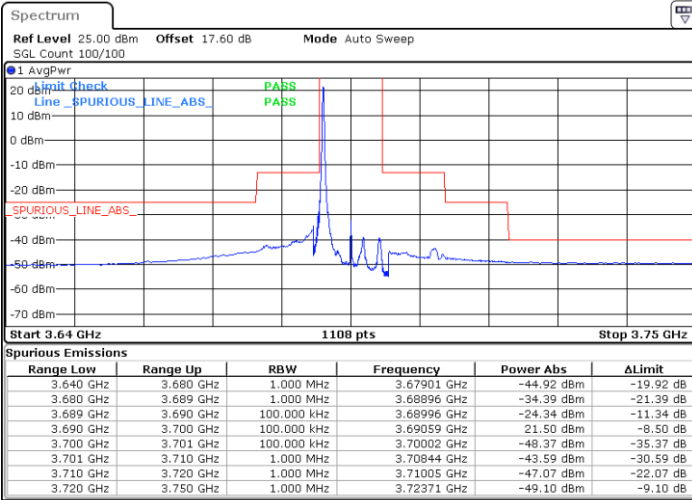

Date: 24.MAR.2021 23:33:50

LTE Band 48 / 10MHz

QPSK

Highest Channel / 1RB0

Highest Channel / 1RBmax

Date: 24.MAR.2021 23:30:35

Date: 24.MAR.2021 23:45:07

Highest Channel / FullIRB

N/A

Date: 24.MAR.2021 23:37:51

LTE Band 48 / 15MHz

QPSK

Lowest Channel / 1RB0

Lowest Channel / 1RBmax

Date: 24.MAR.2021 23:45:56

Date: 25.MAR.2021 00:00:26