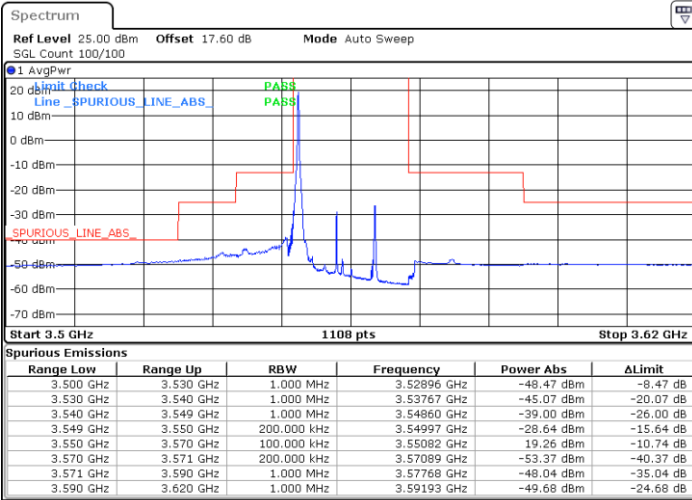

Date: 24.MAR.2021 23:38:40

Lowest Channel / FullIRB

N/A

Date: 24.MAR.2021 23:31:24

LTE Band 48 / 10MHz

64QAM

MiddleChannel / 1RB0

Middle Channel / 1RBmax

Date: 24.MAR.2021 23:28:09

Date: 24.MAR.2021 23:42:41

Middle Channel / FullIRB

N/A

Date: 24.MAR.2021 23:35:26

LTE Band 48 / 10MHz

64QAM

Highest Channel / 1RB0

Highest Channel / 1RBmax

Date: 24.MAR.2021 23:28:57

Date: 24.MAR.2021 23:43:29

Highest Channel / FullIRB

N/A

Date: 24.MAR.2021 23:36:14

LTE Band 48 / 15MHz

64QAM

Lowest Channel / 1RB0

Lowest Channel / 1RBmax

Date: 24.MAR 2021 23:47:33

Date: 25.MAR 2021 00:02:03

Lowest Channel / FullIRB

N/A

Date: 24.MAR 2021 23:54:48

LTE Band 48 / 15MHz