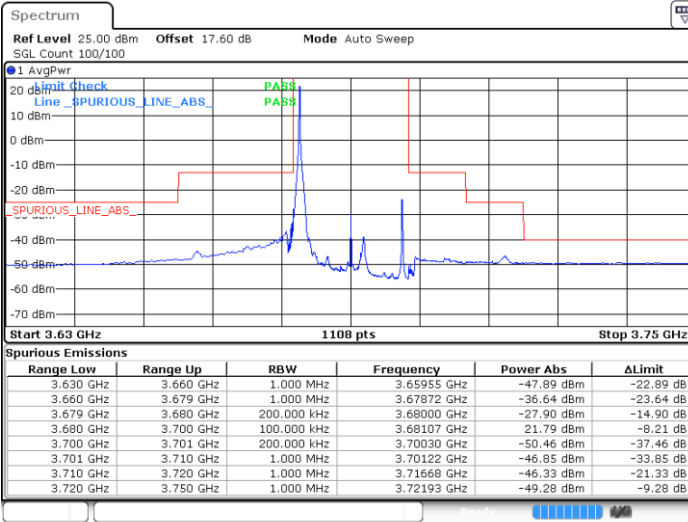

N/A

Date: 6 APR.2021 16:59:10

LTE Band 48 / 20MHz

QPSK

Middle Channel / 1RB0

Middle Channel / 1RBmax

Date: 25.MAR.2021 00:17:27

Date: 25.MAR.2021 00:24:44

Middle Channel / FullIRB

N/A

Date: 25.MAR.2021 00:10:09

LTE Band 48 / 20MHz

QPSK

Highest Channel / 1RB0

Highest Channel / 1RBmax

Date: 25.MAR.2021 00:21:29

Date: 25.MAR.2021 00:28:46

Highest Channel / FullIRB

N/A

Date: 6 APR.2021 17:02:42

LTE Band 48 / 5MHz

16QAM

Lowest Channel / 1RB0

Lowest Channel / 1RBmax