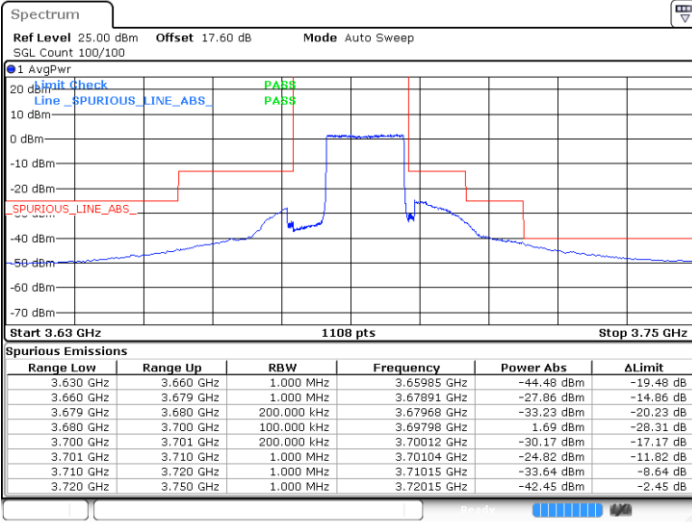

Lowest Channel / FullIRB

N/A

Date: 24.MAR 2021 23:53:59

LTE Band 48 / 15MHz

16QAM

Middle Channel / 1RB0

Middle Channel / 1RBmax

Date: 24.MAR 2021 23:49:09

Date: 25.MAR 2021 00:03:39

Middle Channel / FullIRB

N/A

Date: 24.MAR 2021 23:56:24

LTE Band 48 / 15MHz

16QAM

Highest Channel / 1RB0

Highest Channel / 1RBmax

Date: 24.MAR 2021 23:51:34

Date: 25.MAR 2021 00:06:04

Highest Channel / FullIRB

N/A

Date: 24.MAR 2021 23:58:48

LTE Band 48 / 20MHz

16QAM

Lowest Channel / 1RB0

Lowest Channel / 1RBmax

Date: 25.MAR.2021 00:15:50

Date: 25.MAR.2021 00:23:07

Lowest Channel / FullIRB

N/A

Date: 25.MAR.2021 00:08:32

LTE Band 48 / 20MHz

16QAM