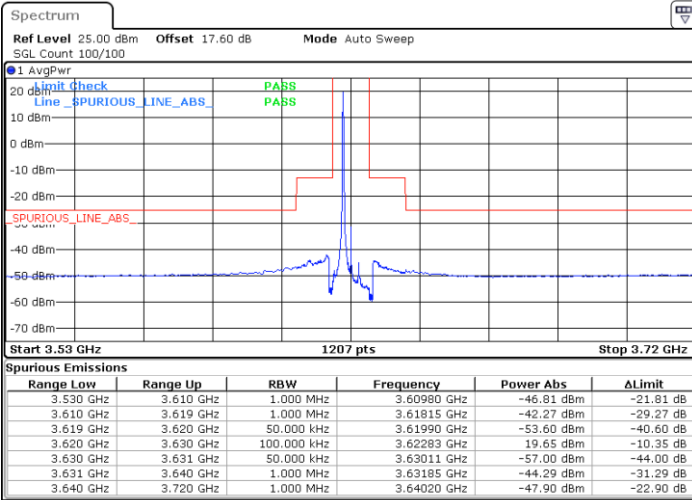

LTE Band 48 / 5MHz

64QAM

Lowest Channel / 1RB0

Lowest Channel / 1RBmax

Date: 24.MAR.2021 23:04:06

Date: 24.MAR.2021 23:18:30

Lowest Channel / FullIRB

N/A

Date: 24.MAR.2021 23:11:19

LTE Band 48 / 5MHz

64QAM

Middle Channel / 1RB0

Middle Channel / 1RBmax

Date: 24.MAR.2021 23:04:54

Date: 24.MAR.2021 23:19:18

Middle Channel / FullIRB

N/A

Date: 24.MAR.2021 23:12:07

LTE Band 48 / 5MHz

64QAM

Highest Channel / 1RB0

Highest Channel / 1RBmax

Date: 24.MAR.2021 23:08:55

Date: 24.MAR.2021 23:23:18

Highest Channel / FullIRB

N/A

Date: 24.MAR.2021 23:16:05

LTE Band 48 / 10MHz

64QAM

Lowest Channel / 1RB0

Lowest Channel / 1RBmax

Date: 24.MAR.2021 23:24:07