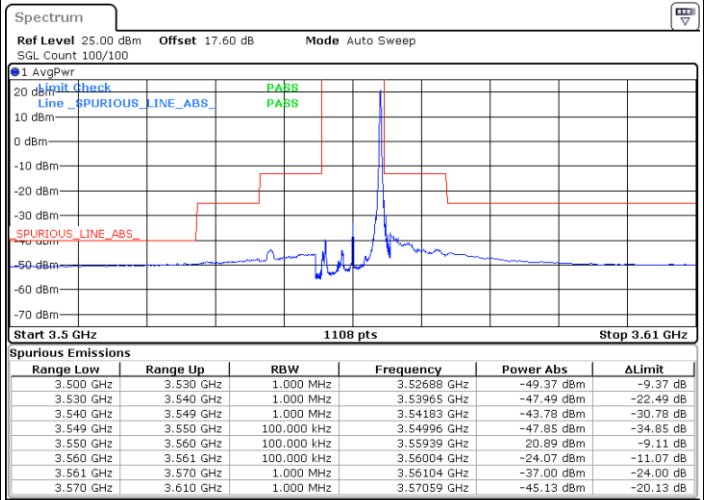

Middle Channel / 1RBmax

Date: 24.MAR.2021 23:05:42

Date: 24.MAR.2021 23:20:05

Middle Channel / FullIRB

N/A

Date: 24.MAR.2021 23:12:54

LTE Band 48 / 5MHz

16QAM

Highest Channel / 1RB0

Highest Channel / 1RBmax

Date: 24.MAR.2021 23:08:07

Date: 24.MAR.2021 23:22:29

Highest Channel / FullIRB

N/A

Date: 24.MAR.2021 23:15:17

LTE Band 48 / 10MHz

16QAM

Lowest Channel / 1RB0

Lowest Channel / 1RBmax

Date: 24.MAR.2021 23:24:56

Date: 24.MAR.2021 23:38:29

Lowest Channel / FullIRB

N/A

Date: 24.MAR.2021 23:32:12