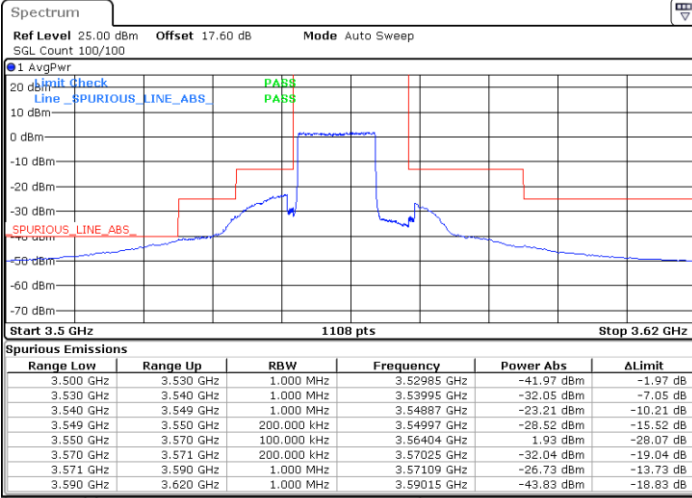

Date: 24.MAR 2021 23:34:38

LTE Band 48 / 10MHz

16QAM

Highest Channel / 1RB0

Highest Channel / 1RBmax

Date: 24.MAR.2021 23:29:46

Date: 24.MAR.2021 23:44:18

Highest Channel / FullIRB

N/A

Date: 24.MAR.2021 23:37:03

LTE Band 48 / 15MHz

16QAM

Lowest Channel / 1RB0

Lowest Channel / 1RBmax

Date: 24.MAR 2021 23:46:44

Date: 25.MAR 2021 00:01:14

Lowest Channel / FullIRB

N/A

Date: 24.MAR 2021 23:53:59

LTE Band 48 / 15MHz

16QAM

Middle Channel / 1RB0

Middle Channel / 1RBmax

Date: 24.MAR 2021 23:49:09

Date: 25.MAR 2021 00:03:39

Middle Channel / FullIRB

N/A

Date: 24.MAR 2021 23:56:24

LTE Band 48 / 15MHz

16QAM

Highest Channel / 1RB0

Highest Channel / 1RBmax