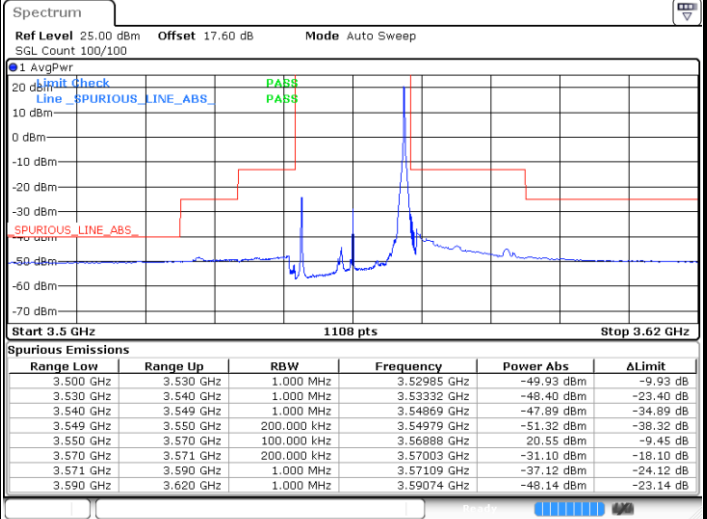

Date: 25.MAR 2021 00:03:39

Middle Channel / FullIRB

N/A

Date: 24.MAR 2021 23:56:24

LTE Band 48 / 15MHz

16QAM

Highest Channel / 1RB0

Highest Channel / 1RBmax

Date: 24.MAR 2021 23:51:34

Date: 25.MAR 2021 00:06:04

Highest Channel / FullIRB

N/A

Date: 24.MAR 2021 23:58:48

LTE Band 48 / 20MHz

16QAM

Lowest Channel / 1RB0

Lowest Channel / 1RBmax

Date: 25.MAR.2021 00:15:50

Date: 25.MAR.2021 00:23:07

Lowest Channel / FullIRB

N/A

Date: 25.MAR.2021 00:08:32

LTE Band 48 / 20MHz

16QAM

Middle Channel / 1RB0

Middle Channel / 1RBmax

Date: 25.MAR.2021 00:18:16

Date: 25.MAR.2021 00:25:32

Middle Channel / FullIRB

N/A

Date: 25.MAR.2021 00:10:57

LTE Band 48 / 20MHz