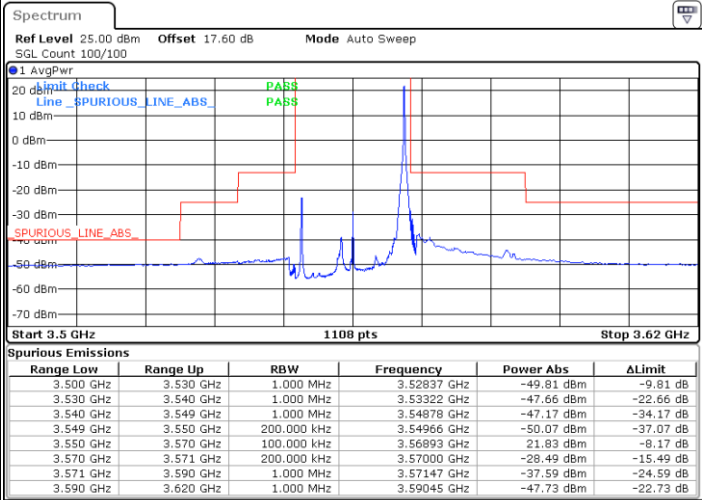

Date: 24.MAR.2021 23:50:45

Date: 25.MAR.2021 00:05:16

Highest Channel / FullIRB

N/A

Range Low	Range Up	RBW	Frequency	Power Abs	ΔLimit
3.630 GHz	3.660 GHz	1.000 MHz	3.65985 GHz	-43.94 dBm	-18.94 dB
3.660 GHz	3.679 GHz	1.000 MHz	3.67891 GHz	-27.61 dBm	-14.61 dB
3.679 GHz	3.680 GHz	200.000 kHz	3.67989 GHz	-33.13 dBm	-20.13 dB
3.680 GHz	3.700 GHz	100.000 kHz	3.69883 GHz	2.89 dBm	-27.11 dB
3.700 GHz	3.701 GHz	200.000 kHz	3.70001 GHz	-29.45 dBm	-16.45 dB
3.701 GHz	3.710 GHz	1.000 MHz	3.70113 GHz	-23.91 dBm	-10.91 dB
3.710 GHz	3.720 GHz	1.000 MHz	3.71005 GHz	-33.77 dBm	-8.77 dB
3.720 GHz	3.750 GHz	1.000 MHz	3.72045 GHz	-41.34 dBm	-1.34 dB

Date: 6 APR.2021 17:09:16

LTE Band 48 / 20MHz

QPSK

Lowest Channel / 1RB0

Lowest Channel / 1RBmax

Date: 25.MAR.2021 00:16:39

Date: 25.MAR.2021 00:23:56

Lowest Channel / FullIRB

N/A

Date: 6 APR.2021 16:59:10

LTE Band 48 / 20MHz

QPSK

Middle Channel / 1RB0

Middle Channel / 1RBmax

Date: 25.MAR.2021 00:17:27

Date: 25.MAR.2021 00:24:44

Middle Channel / FullIRB

N/A

Date: 25.MAR.2021 00:10:09

LTE Band 48 / 20MHz

QPSK

Highest Channel / 1RB0

Highest Channel / 1RBmax

Date: 25.MAR.2021 00:21:29