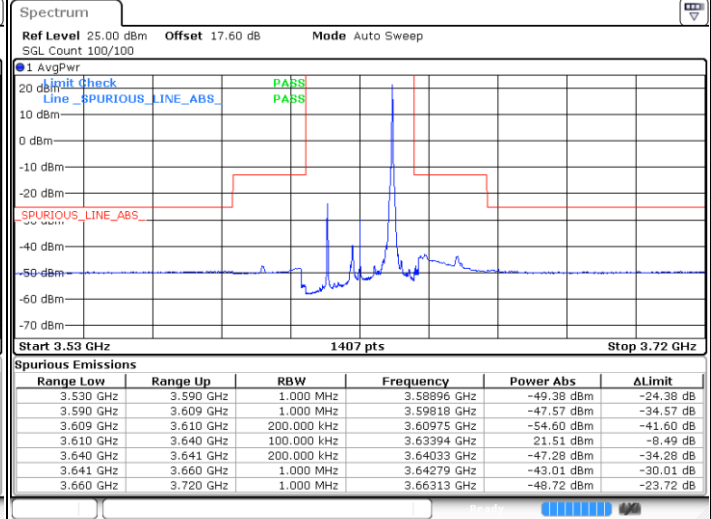

Date: 24.MAR.2021 23:50:45

Date: 25.MAR.2021 00:05:16

Highest Channel / FullIRB

N/A

Range Low	Range Up	RBW	Frequency	Power Abs	ΔLimit
3.630 GHz	3.660 GHz	1.000 MHz	3.65985 GHz	-43.94 dBm	-18.94 dB
3.660 GHz	3.679 GHz	1.000 MHz	3.67891 GHz	-27.61 dBm	-14.61 dB
3.679 GHz	3.680 GHz	200.000 kHz	3.67989 GHz	-33.13 dBm	-20.13 dB
3.680 GHz	3.700 GHz	100.000 kHz	3.69883 GHz	2.89 dBm	-27.11 dB
3.700 GHz	3.701 GHz	200.000 kHz	3.70001 GHz	-29.45 dBm	-16.45 dB
3.701 GHz	3.710 GHz	1.000 MHz	3.70113 GHz	-23.91 dBm	-10.91 dB
3.710 GHz	3.720 GHz	1.000 MHz	3.71005 GHz	-33.77 dBm	-8.77 dB
3.720 GHz	3.750 GHz	1.000 MHz	3.72045 GHz	-41.34 dBm	-1.34 dB

Date: 6 APR.2021 17:09:16

LTE Band 48 / 20MHz

QPSK

Lowest Channel / 1RB0

Lowest Channel / 1RBmax

Date: 25.MAR.2021 00:16:39

Date: 25.MAR.2021 00:23:56

Lowest Channel / FullIRB

N/A

Date: 6 APR.2021 16:59:10

LTE Band 48 / 20MHz

QPSK

Middle Channel / 1RB0

Middle Channel / 1RBmax

Date: 25.MAR.2021 00:17:27

Date: 25.MAR.2021 00:24:44

Middle Channel / FullIRB

N/A

Date: 25.MAR.2021 00:10:09

LTE Band 48 / 20MHz

QPSK

Highest Channel / 1RB0

Highest Channel / 1RBmax

Date: 25.MAR.2021 00:21:29