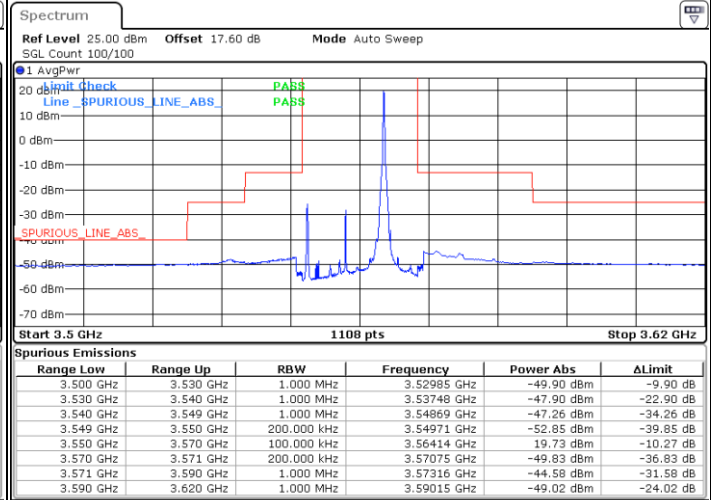

Date: 24.MAR.2021 23:38:40

Lowest Channel / FullIRB

N/A

Date: 24.MAR.2021 23:31:24

LTE Band 48 / 10MHz

64QAM

MiddleChannel / 1RB0

Middle Channel / 1RBmax

Date: 24.MAR.2021 23:28:09

Date: 24.MAR.2021 23:42:41

Middle Channel / FullIRB

N/A

Date: 24.MAR.2021 23:35:26

LTE Band 48 / 10MHz

64QAM

Highest Channel / 1RB0

Highest Channel / 1RBmax

Date: 24.MAR.2021 23:28:57

Date: 24.MAR.2021 23:43:29

Highest Channel / FullIRB

N/A

Date: 24.MAR.2021 23:36:14

LTE Band 48 / 15MHz

64QAM

Lowest Channel / 1RB0

Lowest Channel / 1RBmax

Date: 24.MAR 2021 23:47:33

Date: 25.MAR 2021 00:02:03

Lowest Channel / FullIRB

N/A

Date: 24.MAR 2021 23:54:48

LTE Band 48 / 15MHz