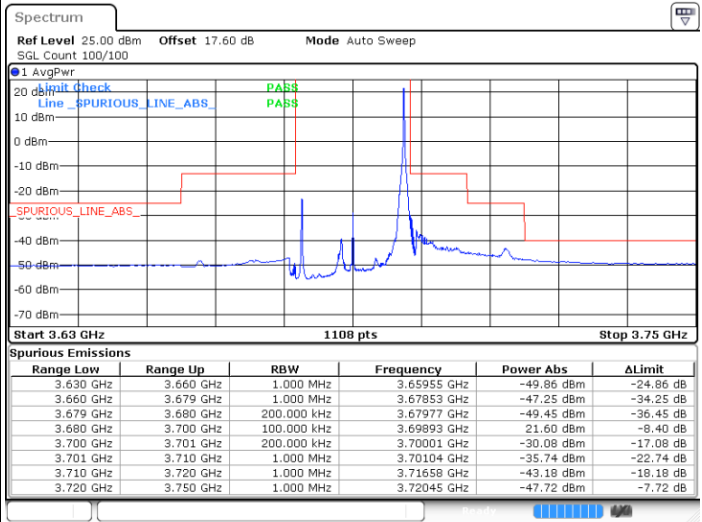

Middle Channel / FullIRB

N/A

Date: 25.MAR.2021 00:10:09

LTE Band 48 / 20MHz

QPSK

Highest Channel / 1RB0

Highest Channel / 1RBmax

Date: 25.MAR.2021 00:21:29

Date: 25.MAR.2021 00:28:46

Highest Channel / FullIRB

N/A

Date: 6 APR.2021 17:02:42

LTE Band 48 / 5MHz

16QAM

Lowest Channel / 1RB0

Lowest Channel / 1RBmax