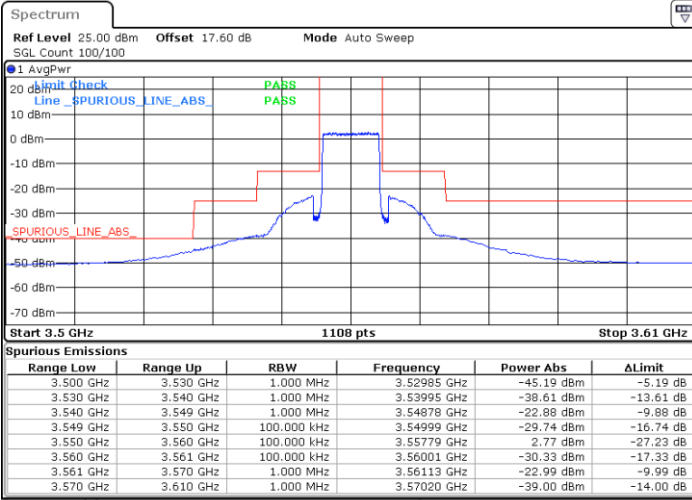

N/A

Date: 24.MAR.2021 23:12:07

LTE Band 48 / 5MHz

64QAM

Highest Channel / 1RB0

Highest Channel / 1RBmax

Date: 24.MAR.2021 23:08:55

Date: 24.MAR.2021 23:23:18

Highest Channel / FullIRB

N/A

Date: 24.MAR.2021 23:16:05

LTE Band 48 / 10MHz

64QAM

Lowest Channel / 1RB0

Lowest Channel / 1RBmax

Date: 24.MAR.2021 23:24:07

Date: 24.MAR.2021 23:38:40

Lowest Channel / FullIRB

N/A

Date: 24.MAR.2021 23:31:24

LTE Band 48 / 10MHz

64QAM

MiddleChannel / 1RB0

Middle Channel / 1RBmax

Date: 24.MAR.2021 23:28:09

Date: 24.MAR.2021 23:42:41

Middle Channel / FullIRB

N/A

Date: 24.MAR.2021 23:35:26

LTE Band 48 / 10MHz

64QAM

Highest Channel / 1RB0