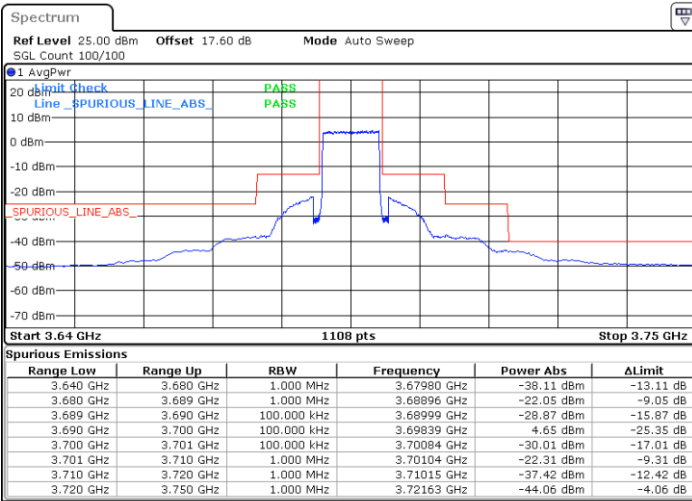

Date: 24.MAR.2021 23:33:50

LTE Band 48 / 10MHz

QPSK

Highest Channel / 1RB0

Highest Channel / 1RBmax

Date: 24.MAR.2021 23:30:35

Date: 24.MAR.2021 23:45:07

Highest Channel / FullIRB

N/A

Date: 24.MAR.2021 23:37:51

LTE Band 48 / 15MHz

QPSK

Lowest Channel / 1RB0

Lowest Channel / 1RBmax

Date: 24.MAR.2021 23:45:56

Date: 25.MAR.2021 00:00:26