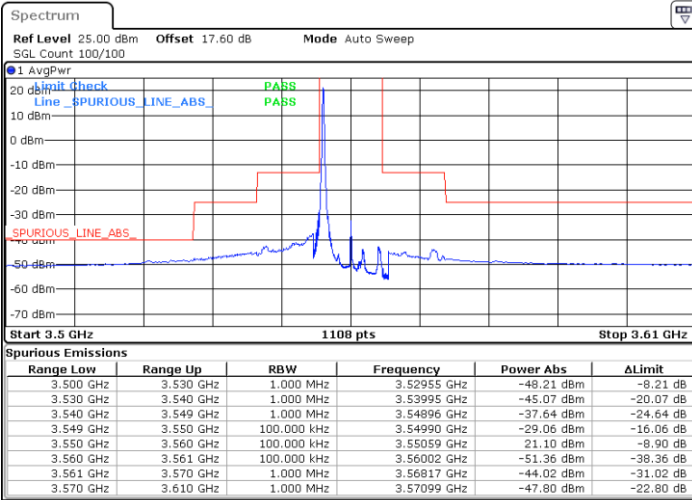

Middle Channel / 1RBmax

Date: 24.MAR.2021 23:05:42

Date: 24.MAR.2021 23:20:05

Middle Channel / FullIRB

N/A

Date: 24.MAR.2021 23:12:54

LTE Band 48 / 5MHz

16QAM

Highest Channel / 1RB0

Highest Channel / 1RBmax

Date: 24.MAR.2021 23:08:07

Date: 24.MAR.2021 23:22:29

Highest Channel / FullIRB

N/A

Date: 24.MAR.2021 23:15:17

LTE Band 48 / 10MHz

16QAM

Lowest Channel / 1RB0

Lowest Channel / 1RBmax

Date: 24.MAR.2021 23:24:56

Date: 24.MAR.2021 23:38:29

Lowest Channel / FullIRB

N/A

Date: 24.MAR.2021 23:32:12