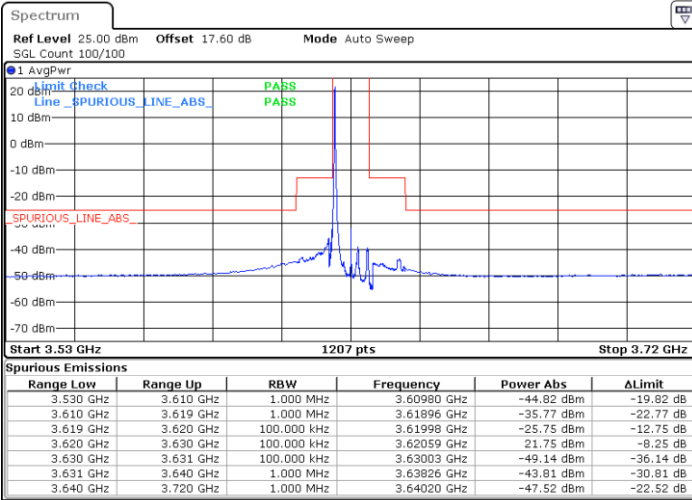

LTE Band 48 / 10MHz

QPSK

MiddleChannel / 1RB0

Middle Channel / 1RBmax

Date: 24.MAR.2021 23:26:33

Date: 24.MAR.2021 23:41:05

Middle Channel / FullIRB

N/A

Date: 24.MAR.2021 23:33:50

LTE Band 48 / 10MHz

QPSK

Highest Channel / 1RB0

Highest Channel / 1RBmax

Date: 24.MAR.2021 23:30:35

Date: 24.MAR.2021 23:45:07

Highest Channel / FullIRB