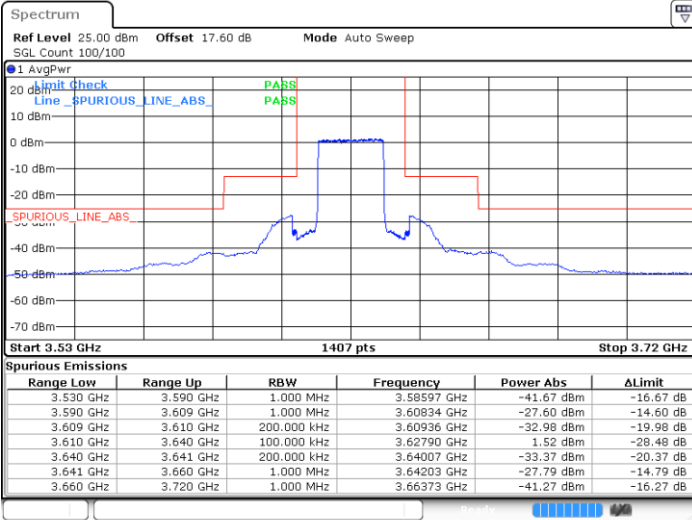

Date: 6 APR.2021 17:09:16

LTE Band 48 / 20MHz

QPSK

Lowest Channel / 1RB0

Lowest Channel / 1RBmax

Date: 25.MAR.2021 00:16:39

Date: 25.MAR.2021 00:23:56

Lowest Channel / FullIRB

N/A

Date: 6 APR.2021 16:59:10

LTE Band 48 / 20MHz

QPSK

Middle Channel / 1RB0

Middle Channel / 1RBmax

Date: 25.MAR.2021 00:17:27

Date: 25.MAR.2021 00:24:44

Middle Channel / FullIRB

N/A

Date: 25.MAR.2021 00:10:09

LTE Band 48 / 20MHz

QPSK

Highest Channel / 1RB0

Highest Channel / 1RBmax

Date: 25.MAR.2021 00:21:29

Date: 25.MAR.2021 00:28:46

Highest Channel / FullIRB

N/A

Date: 6 APR.2021 17:02:42

LTE Band 48 / 5MHz

16QAM

Lowest Channel / 1RB0

Lowest Channel / 1RBmax