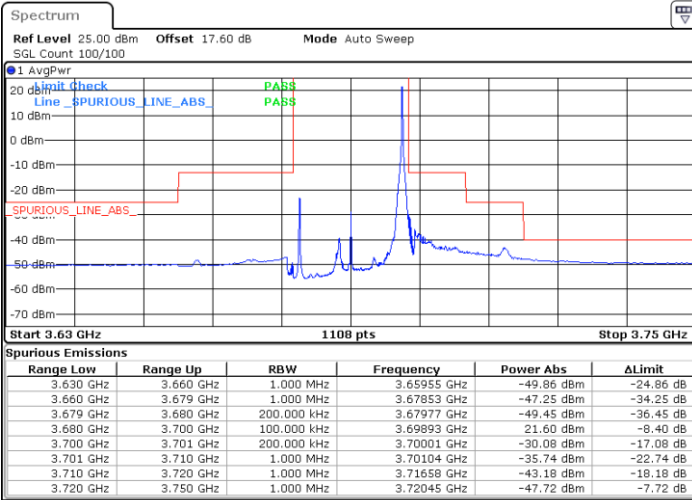

Middle Channel / FullIRB

N/A

Date: 25.MAR.2021 00:10:09

LTE Band 48 / 20MHz

QPSK

Highest Channel / 1RB0

Highest Channel / 1RBmax

Date: 25.MAR.2021 00:21:29

Date: 25.MAR.2021 00:28:46

Highest Channel / FullIRB

N/A

Date: 6 APR.2021 17:02:42

LTE Band 48 / 5MHz

16QAM

Lowest Channel / 1RB0

Lowest Channel / 1RBmax

Date: 25.MAR 2021 00:28:46

Date: 24.MAR 2021 23:17:42

Lowest Channel / FullIRB

N/A

Date: 24.MAR 2021 23:10:32

LTE Band 48 / 5MHz

16QAM

Middle Channel / 1RB0

Highest Channel / 1RB0

Highest Channel / 1RBmax

Date: 24.MAR.2021 23:08:07

Date: 24.MAR.2021 23:22:29

Highest Channel / FullIRB

N/A

Date: 24.MAR.2021 23:15:17

LTE Band 48 / 10MHz