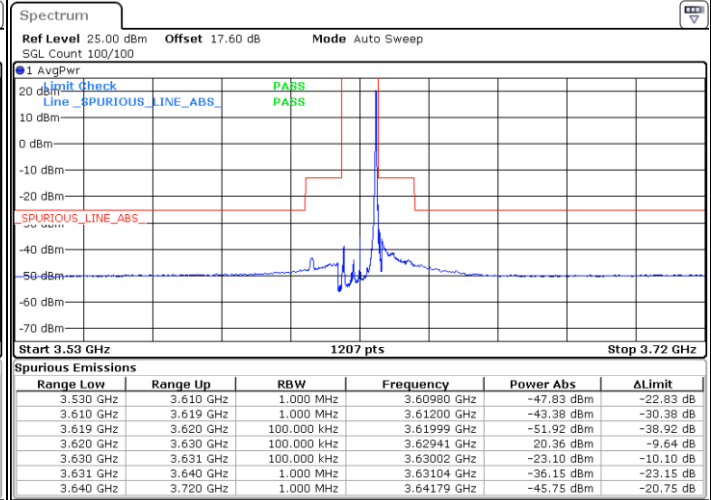

Highest Channel / 1RB0

Highest Channel / 1RBmax

Date: 24.MAR.2021 23:08:07

Date: 24.MAR.2021 23:22:29

Highest Channel / FullIRB

N/A

Date: 24.MAR.2021 23:15:17

LTE Band 48 / 10MHz

LTE Band 48 / 10MHz

16QAM

MiddleChannel / 1RB0

Middle Channel / 1RBmax

Date: 24.MAR 2021 23:27:20

Date: 24.MAR 2021 23:41:54

Middle Channel / FullIRB

N/A

Date: 24.MAR 2021 23:34:38

LTE Band 48 / 10MHz

16QAM

Highest Channel / 1RB0

Highest Channel / 1RBmax

Date: 24.MAR.2021 23:29:46

Date: 24.MAR.2021 23:44:18

Highest Channel / FullIRB