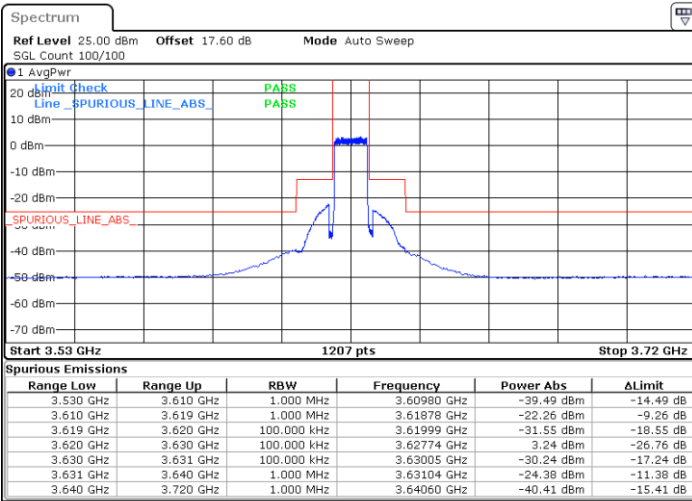

Highest Channel / FullIRB

N/A

Date: 24.MAR.2021 23:16:05

LTE Band 48 / 10MHz

64QAM

Lowest Channel / 1RB0

Lowest Channel / 1RBmax

Date: 24.MAR.2021 23:24:07

Date: 24.MAR.2021 23:38:40

Lowest Channel / FullIRB

N/A

Date: 24.MAR.2021 23:31:24

LTE Band 48 / 10MHz

64QAM

MiddleChannel / 1RB0

Middle Channel / 1RBmax

Date: 24.MAR.2021 23:28:09

Date: 24.MAR.2021 23:42:41

Middle Channel / FullIRB

N/A

Date: 24.MAR.2021 23:35:26

LTE Band 48 / 10MHz

64QAM

Highest Channel / 1RB0

Highest Channel / 1RBmax

Date: 24.MAR.2021 23:28:57

Date: 24.MAR.2021 23:43:29

Highest Channel / FullIRB

N/A

Date: 24.MAR.2021 23:36:14

LTE Band 48 / 15MHz

64QAM