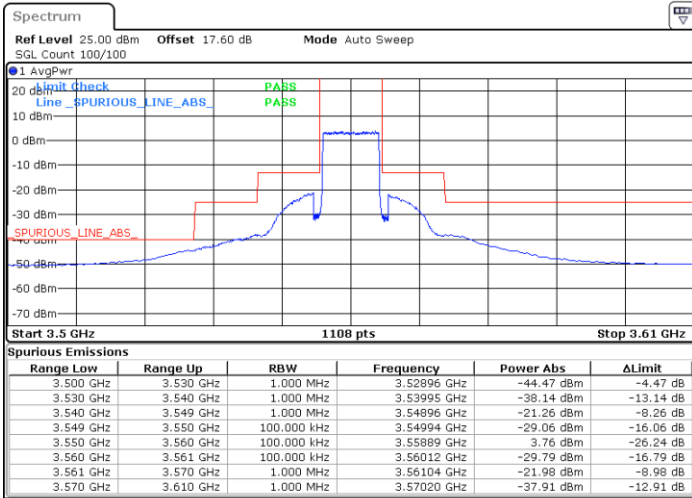

Highest Channel / 1RB0

Highest Channel / 1RBmax

Date: 24.MAR.2021 23:08:07

Date: 24.MAR.2021 23:22:29

Highest Channel / FullIRB

N/A

Date: 24.MAR.2021 23:15:17

LTE Band 48 / 10MHz

16QAM

Lowest Channel / 1RB0

Lowest Channel / 1RBmax

Date: 24.MAR.2021 23:24:56

Date: 24.MAR.2021 23:38:29

Lowest Channel / FullIRB

N/A

Date: 24.MAR.2021 23:32:12

LTE Band 48 / 10MHz

16QAM

MiddleChannel / 1RB0

Middle Channel / 1RBmax

Date: 24.MAR 2021 23:27:20

Date: 24.MAR 2021 23:41:54

Middle Channel / FullIRB

N/A

Date: 24.MAR 2021 23:34:38

LTE Band 48 / 10MHz

16QAM

Highest Channel / 1RB0

Highest Channel / 1RBmax

Date: 24.MAR.2021 23:29:46

Date: 24.MAR.2021 23:44:18

Highest Channel / FullIRB