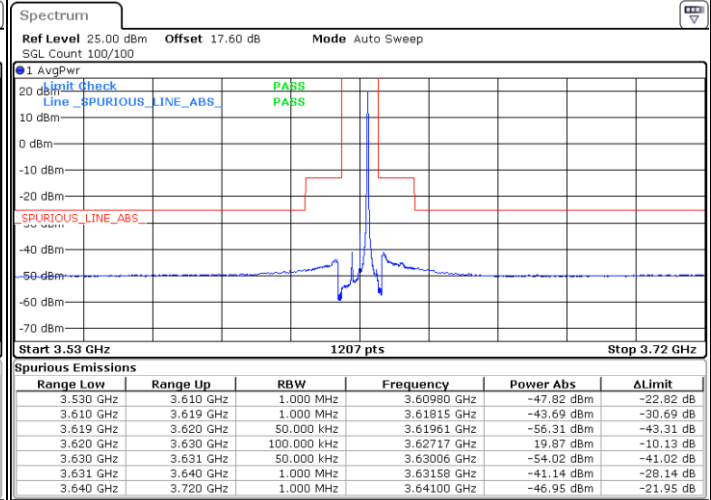

LTE Band 48 / 5MHz

64QAM

Lowest Channel / 1RB0

Lowest Channel / 1RBmax

Date: 24.MAR.2021 23:04:06

Date: 24.MAR.2021 23:18:30

Lowest Channel / FullIRB

N/A

Date: 24.MAR.2021 23:11:19

LTE Band 48 / 5MHz

64QAM

Middle Channel / 1RB0

Middle Channel / 1RBmax

Date: 24.MAR.2021 23:04:54

Date: 24.MAR.2021 23:19:18

Middle Channel / FullIRB

N/A

Date: 24.MAR.2021 23:12:07

LTE Band 48 / 5MHz

64QAM

Highest Channel / 1RB0

Highest Channel / 1RBmax

Date: 24.MAR.2021 23:08:55

Date: 24.MAR.2021 23:23:18

Highest Channel / FullIRB

N/A

Date: 24.MAR.2021 23:16:05

LTE Band 48 / 10MHz

64QAM

Lowest Channel / 1RB0

Lowest Channel / 1RBmax

Date: 24.MAR.2021 23:24:07