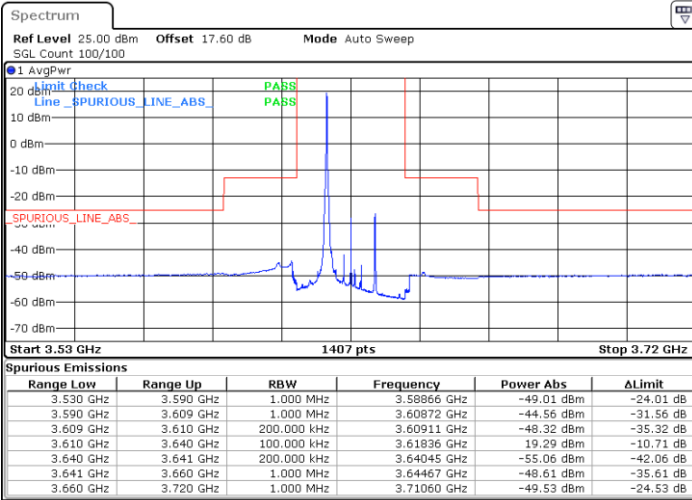

Date: 24.MAR.2021 23:28:09

Date: 24.MAR.2021 23:42:41

Middle Channel / FullIRB

N/A

Date: 24.MAR.2021 23:35:26

LTE Band 48 / 10MHz

64QAM

Highest Channel / 1RB0

Highest Channel / 1RBmax

Date: 24.MAR.2021 23:28:57

Date: 24.MAR.2021 23:43:29

Highest Channel / FullIRB

N/A

Date: 24.MAR.2021 23:36:14

LTE Band 48 / 15MHz

64QAM

Lowest Channel / 1RB0

Lowest Channel / 1RBmax

Date: 24.MAR 2021 23:47:33

Date: 25.MAR 2021 00:02:03

Lowest Channel / FullIRB

N/A

Date: 24.MAR 2021 23:54:48

LTE Band 48 / 15MHz

64QAM

Middle Channel / 1RB0

Middle Channel / 1RBmax

Date: 24.MAR 2021 23:48:21

Date: 25.MAR 2021 00:02:51

Middle Channel / FullIRB

N/A

Date: 24.MAR 2021 23:55:36