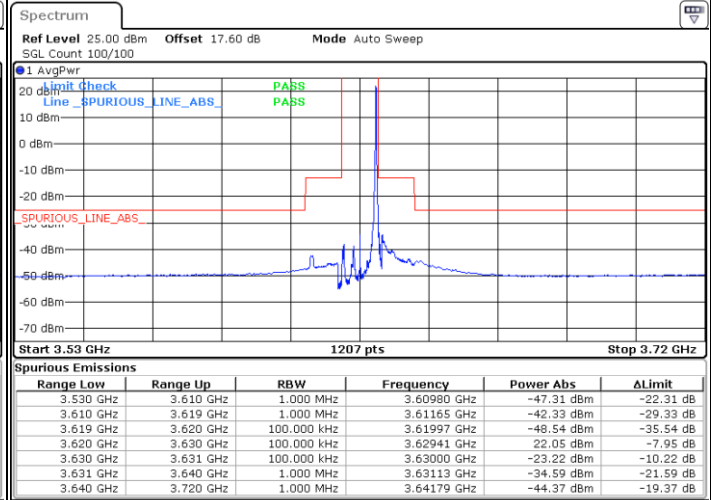

LTE Band 48 / 10MHz

QPSK

MiddleChannel / 1RB0

Middle Channel / 1RBmax

Date: 24.MAR.2021 23:26:33

Date: 24.MAR.2021 23:41:05

Middle Channel / FullIRB

N/A

Date: 24.MAR.2021 23:33:50

LTE Band 48 / 10MHz

QPSK

Highest Channel / 1RB0

Highest Channel / 1RBmax

Date: 24.MAR.2021 23:30:35

Date: 24.MAR.2021 23:45:07

Highest Channel / FullIRB