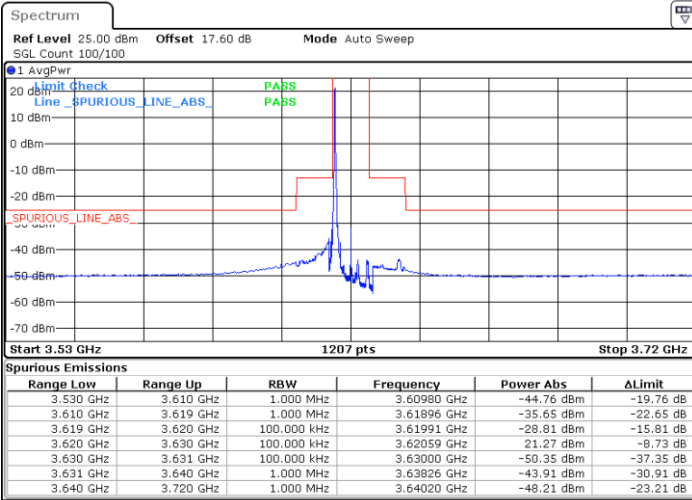

Highest Channel / 1RB0

Highest Channel / 1RBmax

Date: 24.MAR.2021 23:08:07

Date: 24.MAR.2021 23:22:29

Highest Channel / FullIRB

N/A

Date: 24.MAR.2021 23:15:17

LTE Band 48 / 10MHz

16QAM

Lowest Channel / 1RB0

Lowest Channel / 1RBmax

Date: 24.MAR.2021 23:24:56

Date: 24.MAR.2021 23:38:29

Lowest Channel / FullIRB

N/A

Date: 24.MAR.2021 23:32:12

LTE Band 48 / 10MHz

16QAM

MiddleChannel / 1RB0

Middle Channel / 1RBmax

Date: 24.MAR 2021 23:27:20

Date: 24.MAR 2021 23:41:54

Middle Channel / FullIRB

N/A

Date: 24.MAR 2021 23:34:38

LTE Band 48 / 10MHz

16QAM

Highest Channel / 1RB0

Highest Channel / 1RBmax

Date: 24.MAR.2021 23:29:46

Date: 24.MAR.2021 23:44:18

Highest Channel / FullIRB