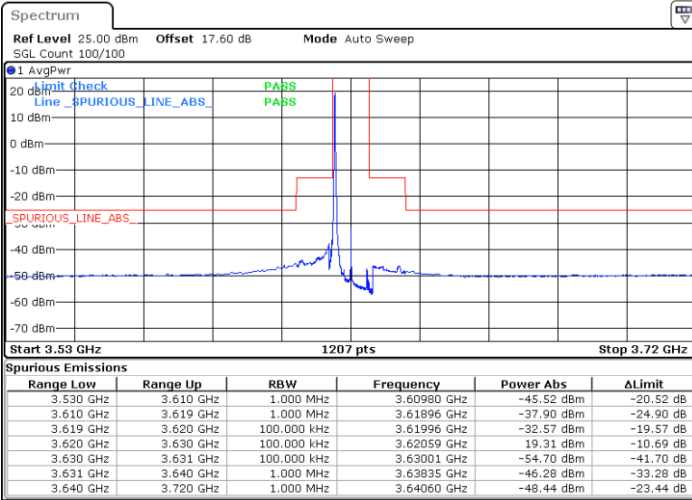

Highest Channel / FullIRB

N/A

Date: 24.MAR.2021 23:16:05

LTE Band 48 / 10MHz

64QAM

Lowest Channel / 1RB0

Lowest Channel / 1RBmax

Date: 24.MAR.2021 23:24:07

Date: 24.MAR.2021 23:38:40

Lowest Channel / FullIRB

N/A

Date: 24.MAR.2021 23:31:24

LTE Band 48 / 10MHz

64QAM

MiddleChannel / 1RB0

Middle Channel / 1RBmax

Date: 24.MAR.2021 23:28:09

Date: 24.MAR.2021 23:42:41

Middle Channel / FullIRB

N/A

Date: 24.MAR.2021 23:35:26

LTE Band 48 / 10MHz

64QAM

Highest Channel / 1RB0

Highest Channel / 1RBmax

Date: 24.MAR.2021 23:28:57

Date: 24.MAR.2021 23:43:29

Highest Channel / FullIRB

N/A

Date: 24.MAR.2021 23:36:14

LTE Band 48 / 15MHz

64QAM