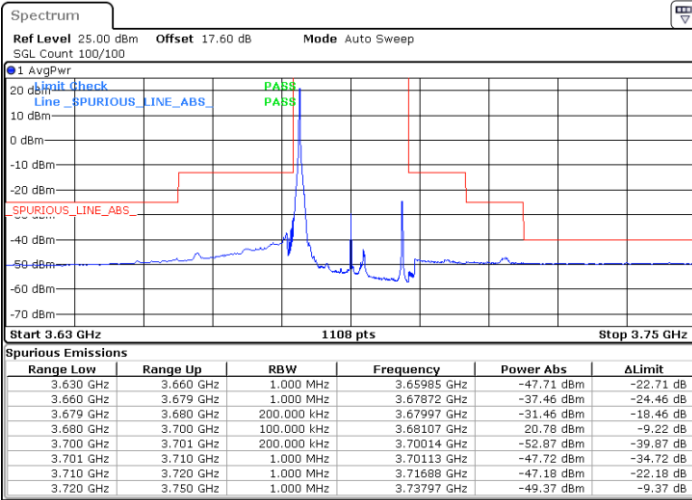

Lowest Channel / 1RBmax

Date: 25.MAR.2021 00:15:50

Date: 25.MAR.2021 00:23:07

Lowest Channel / FullIRB

N/A

Date: 25.MAR.2021 00:08:32

LTE Band 48 / 20MHz

16QAM

Middle Channel / 1RB0

Middle Channel / 1RBmax

Date: 25.MAR.2021 00:18:16

Date: 25.MAR.2021 00:25:32

Middle Channel / FullIRB

N/A

Date: 25.MAR.2021 00:10:57

LTE Band 48 / 20MHz

16QAM

Highest Channel / 1RB0

Highest Channel / 1RBmax

Date: 25.MAR.2021 00:20:40

Date: 25.MAR.2021 00:27:57

Highest Channel / FullIRB

N/A

Date: 25.MAR.2021 00:13:23

LTE Band 48 / 5MHz

64QAM

Lowest Channel / 1RB0

Lowest Channel / 1RBmax

Date: 24.MAR.2021 23:04:06

Date: 24.MAR.2021 23:18:30

Lowest Channel / FullIRB

N/A