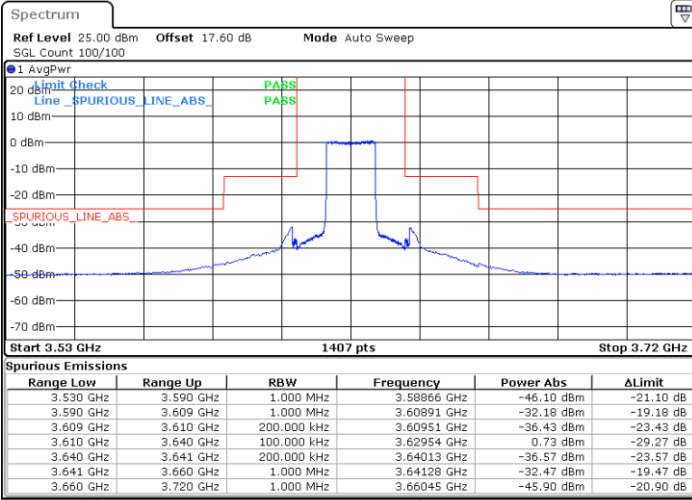

Lowest Channel / 1RB0

Lowest Channel / 1RBmax

Date: 24.MAR 2021 23:47:33

Date: 25.MAR 2021 00:02:03

Lowest Channel / FullIRB

N/A

Date: 24.MAR 2021 23:54:48

LTE Band 48 / 15MHz

64QAM

Middle Channel / 1RB0

Middle Channel / 1RBmax

Date: 24.MAR 2021 23:48:21

Date: 25.MAR 2021 00:02:51

Middle Channel / FullIRB

N/A

Date: 24.MAR 2021 23:55:36