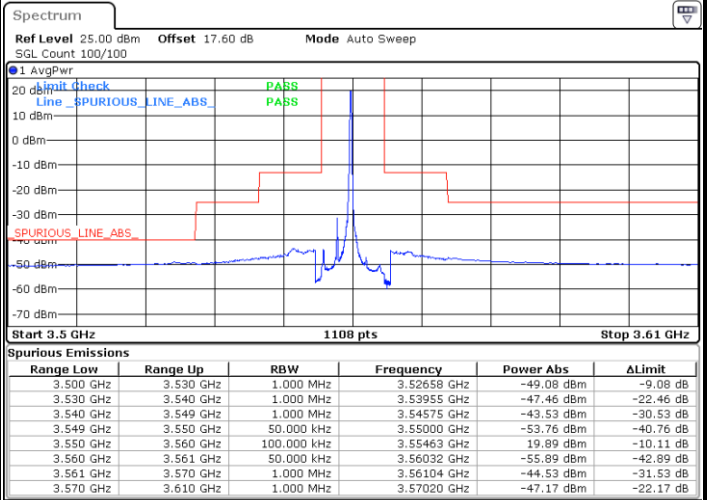

Lowest Channel / 1RBmax

Date: 25.MAR.2021 00:15:50

Date: 25.MAR.2021 00:23:07

Lowest Channel / FullIRB

N/A

Date: 25.MAR.2021 00:08:32

LTE Band 48 / 20MHz

16QAM

Middle Channel / 1RB0

Middle Channel / 1RBmax

Date: 25.MAR.2021 00:18:16

Date: 25.MAR.2021 00:25:32

Middle Channel / FullIRB

N/A

Date: 25.MAR.2021 00:10:57

LTE Band 48 / 20MHz

16QAM

Highest Channel / 1RB0

Highest Channel / 1RBmax

Date: 25.MAR.2021 00:20:40

Date: 25.MAR.2021 00:27:57

Highest Channel / FullIRB

N/A

Date: 25.MAR.2021 00:13:23

LTE Band 48 / 5MHz

64QAM

Lowest Channel / 1RB0

Lowest Channel / 1RBmax

Date: 24.MAR.2021 23:04:06

Date: 24.MAR.2021 23:18:30

Lowest Channel / FullIRB

N/A