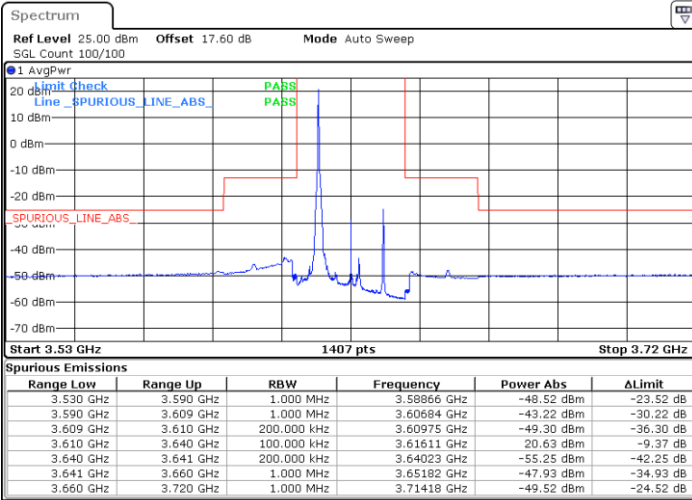

Date: 24.MAR 2021 23:51:34

Date: 25.MAR 2021 00:06:04

Highest Channel / FullIRB

N/A

Date: 24.MAR 2021 23:58:48

LTE Band 48 / 20MHz

16QAM

Lowest Channel / 1RB0

Lowest Channel / 1RBmax

Date: 25.MAR.2021 00:15:50

Date: 25.MAR.2021 00:23:07

Lowest Channel / FullIRB

N/A

Date: 25.MAR.2021 00:08:32

LTE Band 48 / 20MHz

16QAM

Middle Channel / 1RB0

Middle Channel / 1RBmax

Date: 25.MAR.2021 00:18:16

Date: 25.MAR.2021 00:25:32

Middle Channel / FullIRB

N/A

Date: 25.MAR.2021 00:10:57

LTE Band 48 / 20MHz