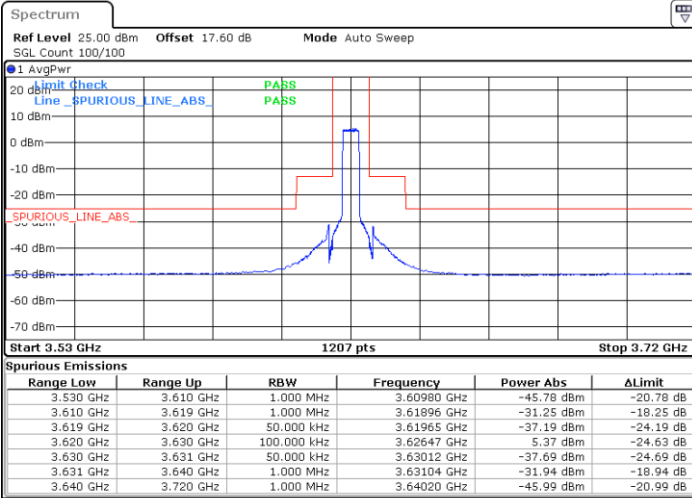

LTE Band 48 / 5MHz

64QAM

Lowest Channel / 1RB0

Lowest Channel / 1RBmax

Date: 24.MAR.2021 23:04:06

Date: 24.MAR.2021 23:18:30

Lowest Channel / FullIRB

N/A

Date: 24.MAR.2021 23:11:19

LTE Band 48 / 5MHz

64QAM

Middle Channel / 1RB0

Middle Channel / 1RBmax

Date: 24.MAR.2021 23:04:54

Date: 24.MAR.2021 23:19:18

Middle Channel / FullIRB

N/A

Date: 24.MAR.2021 23:12:07

LTE Band 48 / 5MHz

64QAM

Highest Channel / 1RB0

Highest Channel / 1RBmax

Date: 24.MAR.2021 23:08:55

Date: 24.MAR.2021 23:23:18

Highest Channel / FullIRB

N/A

Date: 24.MAR.2021 23:16:05

LTE Band 48 / 10MHz

64QAM

Lowest Channel / 1RB0

Lowest Channel / 1RBmax

Date: 24.MAR.2021 23:24:07