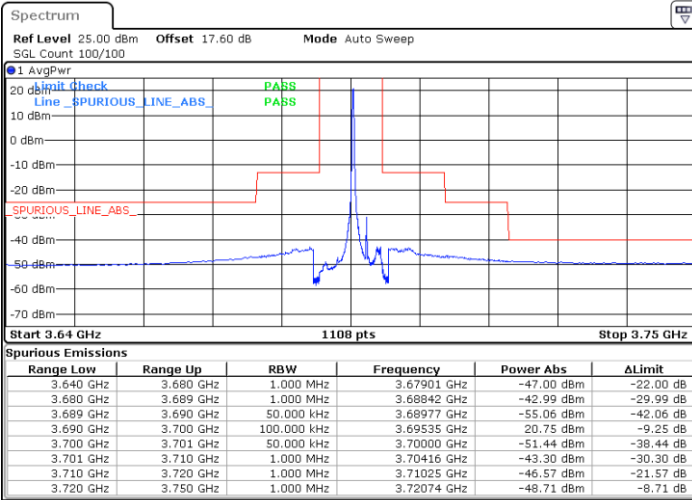

Date: 25.MAR 2021 00:28:46

Date: 24.MAR 2021 23:17:42

Lowest Channel / FullIRB

N/A

Date: 24.MAR 2021 23:10:32

LTE Band 48 / 5MHz

16QAM

Middle Channel / 1RB0

Middle Channel / 1RBmax

Date: 24.MAR.2021 23:05:42

Date: 24.MAR.2021 23:20:05

Middle Channel / FullIRB

N/A

Date: 24.MAR.2021 23:12:54

LTE Band 48 / 5MHz

16QAM

Highest Channel / 1RB0

Highest Channel / 1RBmax

Date: 24.MAR.2021 23:08:07

Date: 24.MAR.2021 23:22:29

Highest Channel / FullIRB

N/A

Date: 24.MAR.2021 23:15:17

LTE Band 48 / 10MHz