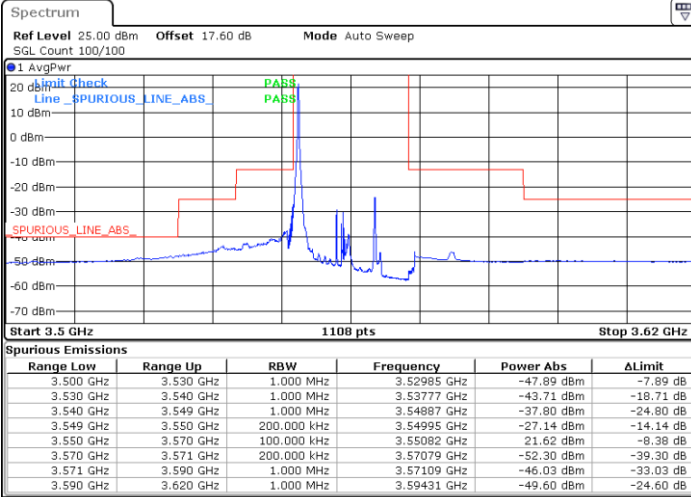

Date: 24.MAR.2021 23:33:50

LTE Band 48 / 10MHz

QPSK

Highest Channel / 1RB0

Highest Channel / 1RBmax

Date: 24.MAR.2021 23:30:35

Date: 24.MAR.2021 23:45:07

Highest Channel / FullIRB

N/A

Date: 24.MAR.2021 23:37:51

LTE Band 48 / 15MHz

QPSK

Lowest Channel / 1RB0

Lowest Channel / 1RBmax

Date: 24.MAR.2021 23:45:56

Date: 25.MAR.2021 00:00:26

Lowest Channel / FullIRB

N/A

Date: 6 APR.2021 17:05:39

LTE Band 48 / 15MHz

QPSK

Middle Channel / 1RB0

Middle Channel / 1RBmax

Date: 24.MAR 2021 23:49:57

Date: 25.MAR 2021 00:04:27

Middle Channel / FullIRB

N/A

Date: 24.MAR 2021 23:57:12

LTE Band 48 / 15MHz

QPSK

Highest Channel / 1RB0

Highest Channel / 1RBmax