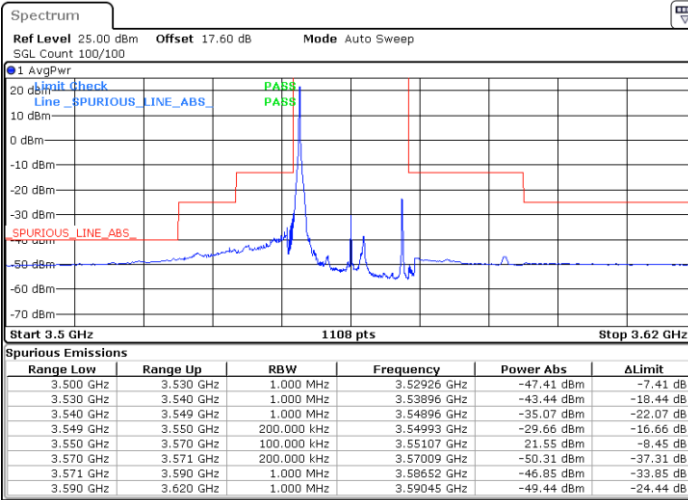

Date: 24.MAR.2021 23:50:45

Date: 25.MAR.2021 00:05:16

Highest Channel / FullIRB

N/A

Range Low	Range Up	RBW	Frequency	Power Abs	ΔLimit
3.630 GHz	3.660 GHz	1.000 MHz	3.65985 GHz	-43.94 dBm	-18.94 dB
3.660 GHz	3.679 GHz	1.000 MHz	3.67891 GHz	-27.61 dBm	-14.61 dB
3.679 GHz	3.680 GHz	200.000 kHz	3.67989 GHz	-33.13 dBm	-20.13 dB
3.680 GHz	3.700 GHz	100.000 kHz	3.69883 GHz	2.89 dBm	-27.11 dB
3.700 GHz	3.701 GHz	200.000 kHz	3.70001 GHz	-29.45 dBm	-16.45 dB
3.701 GHz	3.710 GHz	1.000 MHz	3.70113 GHz	-23.91 dBm	-10.91 dB
3.710 GHz	3.720 GHz	1.000 MHz	3.71005 GHz	-33.77 dBm	-8.77 dB
3.720 GHz	3.750 GHz	1.000 MHz	3.72045 GHz	-41.34 dBm	-1.34 dB

Date: 6 APR.2021 17:09:16

LTE Band 48 / 20MHz

QPSK

Lowest Channel / 1RB0

Lowest Channel / 1RBmax

Date: 25.MAR.2021 00:16:39

Date: 25.MAR.2021 00:23:56

Lowest Channel / FullIRB

N/A

Date: 6 APR.2021 16:59:10

LTE Band 48 / 20MHz

QPSK

Middle Channel / 1RB0

Middle Channel / 1RBmax

Date: 25.MAR.2021 00:17:27

Date: 25.MAR.2021 00:24:44

Middle Channel / FullIRB

N/A

Date: 25.MAR.2021 00:10:09

LTE Band 48 / 20MHz

QPSK

Highest Channel / 1RB0

Highest Channel / 1RBmax

Date: 25.MAR.2021 00:21:29