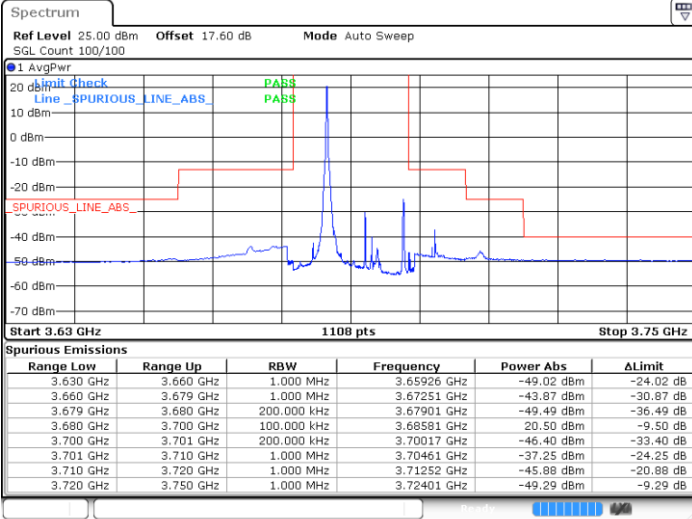

Lowest Channel / FullIRB

N/A

Date: 24.MAR 2021 23:53:59

LTE Band 48 / 15MHz

16QAM

Middle Channel / 1RB0

Middle Channel / 1RBmax

Date: 24.MAR 2021 23:49:09

Date: 25.MAR 2021 00:03:39

Middle Channel / FullIRB

N/A

Date: 24.MAR 2021 23:56:24

LTE Band 48 / 15MHz

16QAM

Highest Channel / 1RB0

Highest Channel / 1RBmax

Date: 24.MAR 2021 23:51:34

Date: 25.MAR 2021 00:06:04

Highest Channel / FullIRB

N/A

Date: 24.MAR 2021 23:58:48

LTE Band 48 / 20MHz

16QAM

Lowest Channel / 1RB0

Lowest Channel / 1RBmax

Date: 25.MAR.2021 00:15:50

Date: 25.MAR.2021 00:23:07

Lowest Channel / FullIRB

N/A

Date: 25.MAR.2021 00:08:32

LTE Band 48 / 20MHz

16QAM