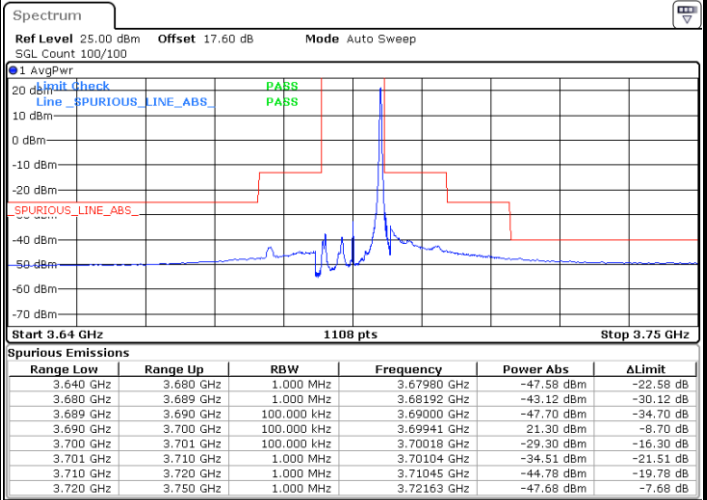

Date: 24.MAR.2021 23:33:50

LTE Band 48 / 10MHz

QPSK

Highest Channel / 1RB0

Highest Channel / 1RBmax

Date: 24.MAR.2021 23:30:35

Date: 24.MAR.2021 23:45:07

Highest Channel / FullIRB

N/A

Date: 24.MAR.2021 23:37:51

LTE Band 48 / 15MHz

QPSK

Lowest Channel / 1RB0

Lowest Channel / 1RBmax

Date: 24.MAR.2021 23:45:56

Date: 25.MAR.2021 00:00:26

Lowest Channel / FullIRB

N/A

Date: 6 APR.2021 17:05:39

LTE Band 48 / 15MHz

QPSK

Middle Channel / 1RB0

Middle Channel / 1RBmax

Date: 24.MAR 2021 23:49:57