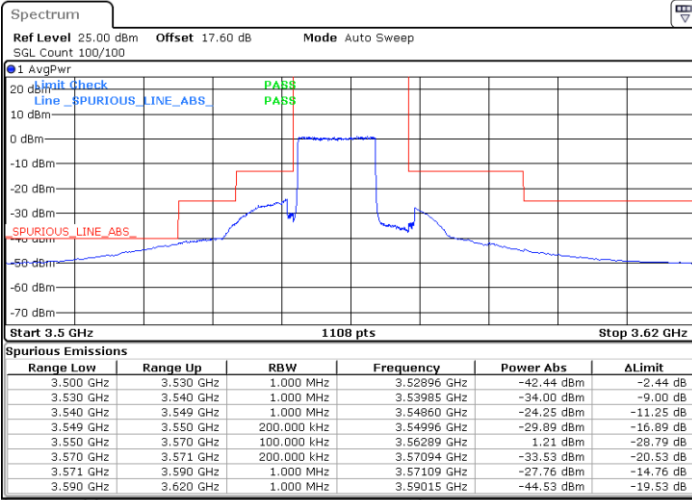

Date: 24.MAR.2021 23:28:09

Date: 24.MAR.2021 23:42:41

Middle Channel / FullIRB

N/A

Date: 24.MAR.2021 23:35:26

LTE Band 48 / 10MHz

64QAM

Highest Channel / 1RB0

Highest Channel / 1RBmax

Date: 24.MAR.2021 23:28:57

Date: 24.MAR.2021 23:43:29

Highest Channel / FullIRB

N/A

Date: 24.MAR.2021 23:36:14

LTE Band 48 / 15MHz

64QAM

Lowest Channel / 1RB0

Lowest Channel / 1RBmax

Date: 24.MAR 2021 23:47:33

Date: 25.MAR 2021 00:02:03

Lowest Channel / FullIRB

N/A

Date: 24.MAR 2021 23:54:48

LTE Band 48 / 15MHz

64QAM

Middle Channel / 1RB0

Middle Channel / 1RBmax

Date: 24.MAR 2021 23:48:21

Date: 25.MAR 2021 00:02:51

Middle Channel / FullIRB

N/A

Date: 24.MAR 2021 23:55:36