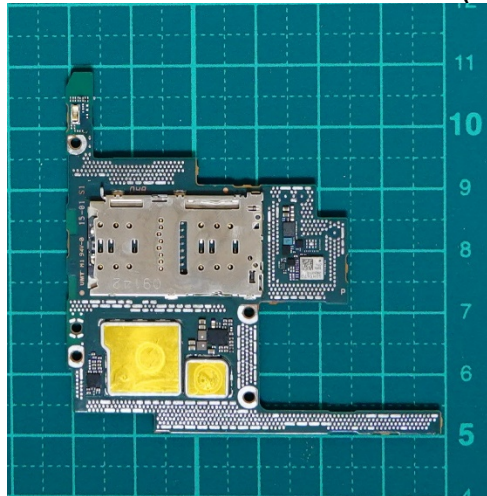

FCC ID: PY7-86211X Internal Photo

Without Rear panel

Without PBA and Battery

Rear panel

Internal Main-PWB Front with Shield cases(Front-side)

Internal Main-PWB Front without Shield cases (Front-side)

Internal Main-PWB Front (Rear-side)

Internal Main-PWB Rear with Shield cases (Rear-side)

Internal Main-PWB Rear without Shield cases (Rear-side)

Internal Main-PWB Rear with Shield cases (Front-side)

Internal Main-PWB Rear without Shield cases (Front-side)

Internal Sub-PWB (Front-side)

Internal Sub-PBA (Rear-side)

Battery: