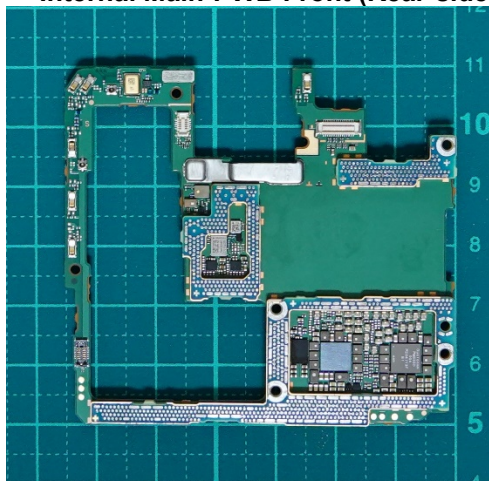

FCC ID: PY7-86211X Internal Photo

Without Rear panel

Without PBA and Battery

Rear panel

Internal Main-PWB Front with Shield cases(Front-side)

Internal Main-PWB Front without Shield cases (Front-side)

Internal Main-PWB Front (Rear-side)

Internal Main-PWB Rear with Shield cases (Rear-side)

Internal Main-PWB Rear without Shield cases (Rear-side)

Internal Main-PWB Rear with Shield cases (Front-side)

Internal Main-PWB Rear without Shield cases (Front-side)