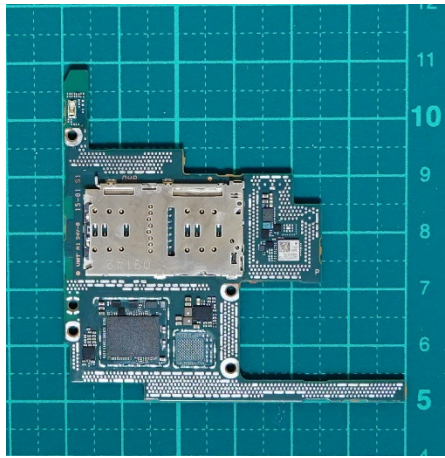

FCC ID: PY7-86211X Internal Photo

Without Rear panel

Without PBA and Battery

Rear panel

Internal Main-PWB Front with Shield cases(Front-side)

Internal Main-PWB Front without Shield cases (Front-side)

Internal Main-PWB Front (Rear-side)

Internal Main-PWB Rear with Shield cases (Rear-side)

Internal Main-PWB Rear without Shield cases (Rear-side)

Internal Main-PWB Rear with Shield cases (Front-side)

Internal Main-PWB Rear without Shield cases (Front-side)

Internal Sub-PWB (Front-side)

Internal Sub-PBA (Rear-side)

Battery: