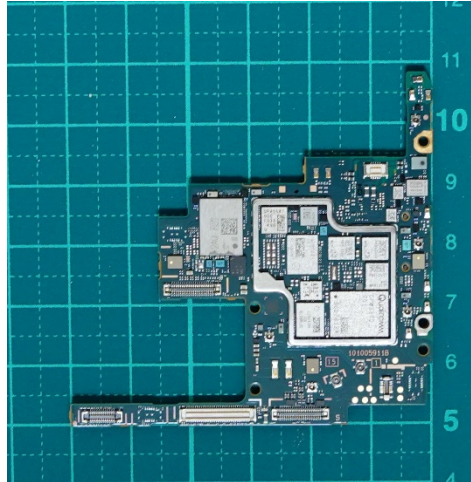

FCC ID: PY7-86211X Internal Photo

Without Rear panel

Without PBA and Battery

Rear panel

Internal Main-PWB Front with Shield cases(Front-side)

Internal Main-PWB Front without Shield cases (Front-side)

Internal Main-PWB Front (Rear-side)

Internal Main-PWB Rear with Shield cases (Rear-side)

Internal Main-PWB Rear without Shield cases (Rear-side)

Internal Main-PWB Rear with Shield cases (Front-side)

Internal Main-PWB Rear without Shield cases (Front-side)

Internal Sub-PWB (Front-side)

Internal Sub-PBA (Rear-side)

Battery: