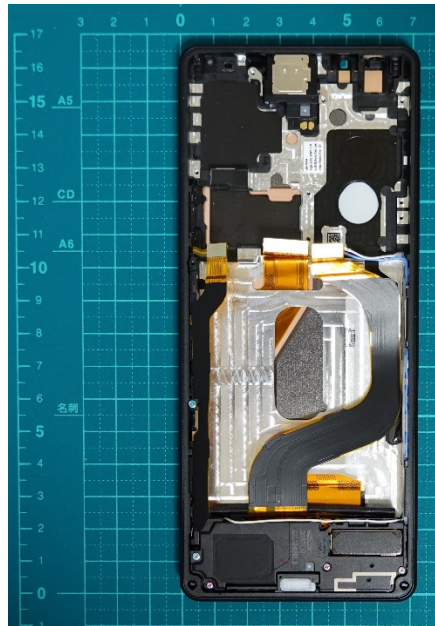

FCC ID: PY7-86211X Internal Photo

Without Rear panel

Without PBA and Battery

Rear panel

Internal Main-PWB Front with Shield cases(Front-side)

Internal Main-PWB Front without Shield cases (Front-side)

Internal Main-PWB Front (Rear-side)

Internal Main-PWB Rear with Shield cases (Rear-side)

Internal Main-PWB Rear without Shield cases (Rear-side)

Internal Main-PWB Rear with Shield cases (Front-side)

Internal Main-PWB Rear without Shield cases (Front-side)