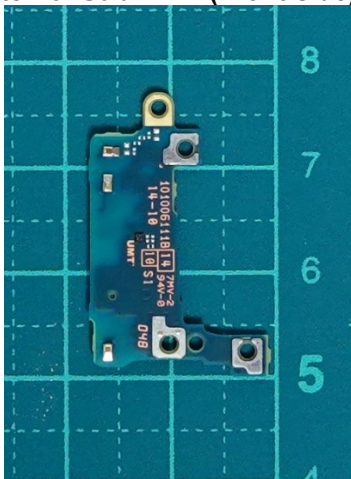

FCC ID: PY7-86211X Internal Photo

Without Rear panel

Without PBA and Battery

Rear panel

Internal Main-PWB Front with Shield cases(Front-side)

Internal Main-PWB Front without Shield cases (Front-side)

Internal Main-PWB Front (Rear-side)

Internal Main-PWB Rear with Shield cases (Rear-side)

Internal Main-PWB Rear without Shield cases (Rear-side)

Internal Main-PWB Rear with Shield cases (Front-side)

Internal Main-PWB Rear without Shield cases (Front-side)

Internal Sub-PWB (Front-side)

Internal Sub-PBA (Rear-side)

Battery: