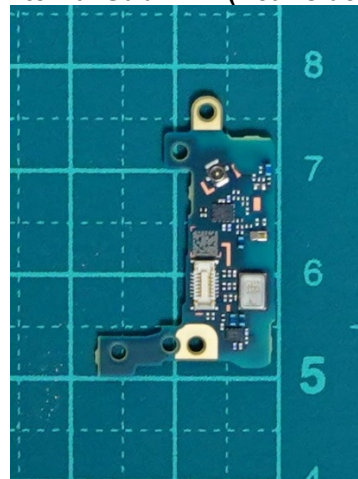

FCC ID: PY7-86211X Internal Photo

Without Rear panel

Without PBA and Battery

Rear panel

Internal Main-PWB Front with Shield cases(Front-side)

Internal Main-PWB Front without Shield cases (Front-side)

Internal Main-PWB Front (Rear-side)

Internal Main-PWB Rear with Shield cases (Rear-side)

Internal Main-PWB Rear without Shield cases (Rear-side)

Internal Main-PWB Rear with Shield cases (Front-side)

Internal Main-PWB Rear without Shield cases (Front-side)

Internal Sub-PWB (Front-side)

Internal Sub-PBA (Rear-side)

Battery: