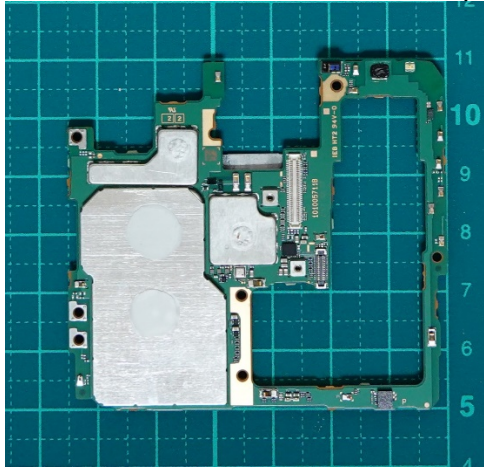

FCC ID: PY7-86211X Internal Photo

Without Rear panel

Without PBA and Battery

Rear panel

Internal Main-PWB Front with Shield cases(Front-side)

Internal Main-PWB Front without Shield cases (Front-side)

Internal Main-PWB Front (Rear-side)

Internal Main-PWB Rear with Shield cases (Rear-side)

Internal Main-PWB Rear without Shield cases (Rear-side)

Internal Main-PWB Rear with Shield cases (Front-side)

Internal Main-PWB Rear without Shield cases (Front-side)

Internal Sub-PWB (Front-side)

Internal Sub-PBA (Rear-side)

Battery: