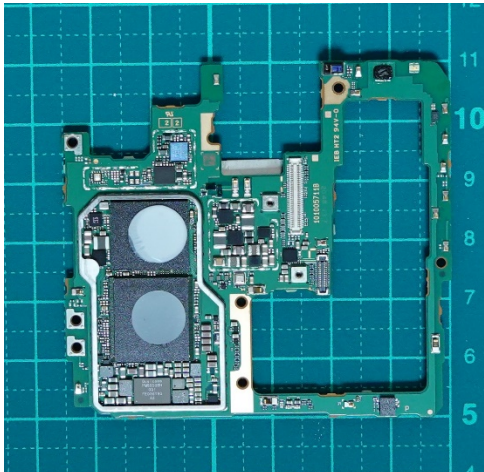

FCC ID: PY7-86211X Internal Photo

Without Rear panel

Without PBA and Battery

Rear panel

Internal Main-PWB Front with Shield cases(Front-side)

Internal Main-PWB Front without Shield cases (Front-side)

Internal Main-PWB Front (Rear-side)

Internal Main-PWB Rear with Shield cases (Rear-side)

Internal Main-PWB Rear without Shield cases (Rear-side)

Internal Main-PWB Rear with Shield cases (Front-side)

Internal Main-PWB Rear without Shield cases (Front-side)

Internal Sub-PWB (Front-side)

Internal Sub-PBA (Rear-side)

Battery: