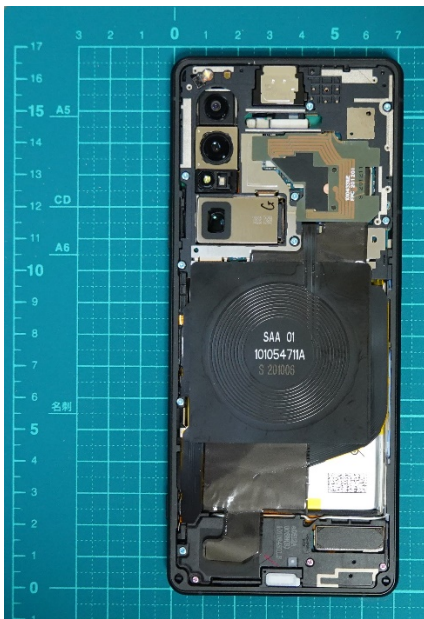

FCC ID: PY7-86211X Internal Photo

Without Rear panel

Without PBA and Battery

Rear panel

Internal Main-PWB Front with Shield cases(Front-side)

Internal Main-PWB Front without Shield cases (Front-side)

Internal Main-PWB Front (Rear-side)

Internal Main-PWB Rear with Shield cases (Rear-side)

Internal Main-PWB Rear without Shield cases (Rear-side)

Internal Main-PWB Rear with Shield cases (Front-side)

Internal Main-PWB Rear without Shield cases (Front-side)

Internal Sub-PWB (Front-side)

Internal Sub-PBA (Rear-side)

Battery: