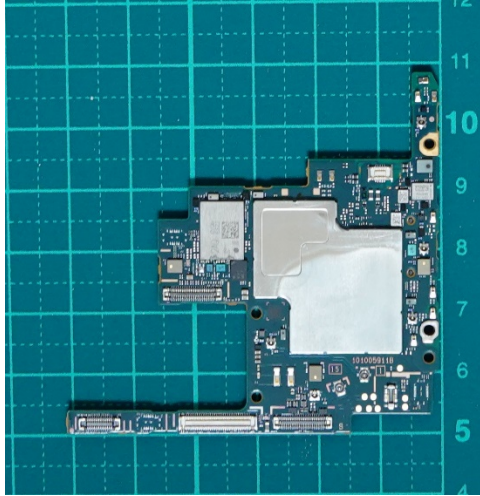

FCC ID: PY7-86211X Internal Photo

Without Rear panel

Without PBA and Battery

Rear panel

Internal Main-PWB Front with Shield cases(Front-side)

Internal Main-PWB Front without Shield cases (Front-side)

Internal Main-PWB Front (Rear-side)

Internal Main-PWB Rear with Shield cases (Rear-side)

Internal Main-PWB Rear without Shield cases (Rear-side)

Internal Main-PWB Rear with Shield cases (Front-side)

Internal Main-PWB Rear without Shield cases (Front-side)

Internal Sub-PWB (Front-side)

Internal Sub-PBA (Rear-side)

Battery: