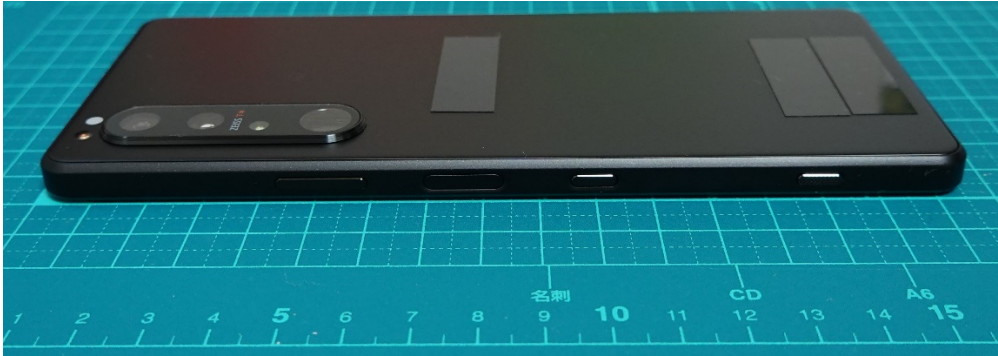

FCC ID: PY7-86211X External Photo

Front

Rear

Side view:

Top/Bottom view:

## SIM SLOT: