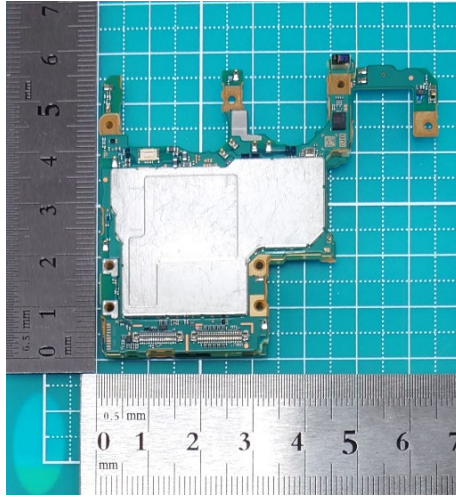

FCC ID: PY7-84558E Internal Photo

Without Rear panel

Without PBA and Battery

Rear panel

Combined ①Front PBA and ②Rear PBA with Shield cases (Front-side)

Combined ①Front PBA and ②Rear PBA without Shield cases (Front-side)

Combined ①Front PBA and ②Rear PBA with Shield case (Rear-side)

Combined ①Front PBA and ②Rear PBA without Shield case (Rear-side)

Only ① Front PBA (Rear-side)

Only ② Rear PBA with Shield case (Front-side)