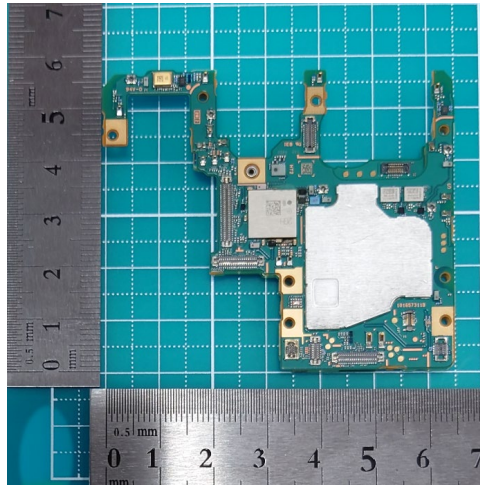

FCC ID: PY7-84558E Internal Photo

Without Rear panel

Without PBA and Battery

Rear panel

Combined ①Front PBA and ②Rear PBA with Shield cases (Front-side)

Combined ①Front PBA and ②Rear PBA without Shield cases (Front-side)

Combined ①Front PBA and ②Rear PBA with Shield case (Rear-side)

Combined ①Front PBA and ②Rear PBA without Shield case (Rear-side)

Only ① Front PBA (Rear-side)

Only ② Rear PBA with Shield case (Front-side)