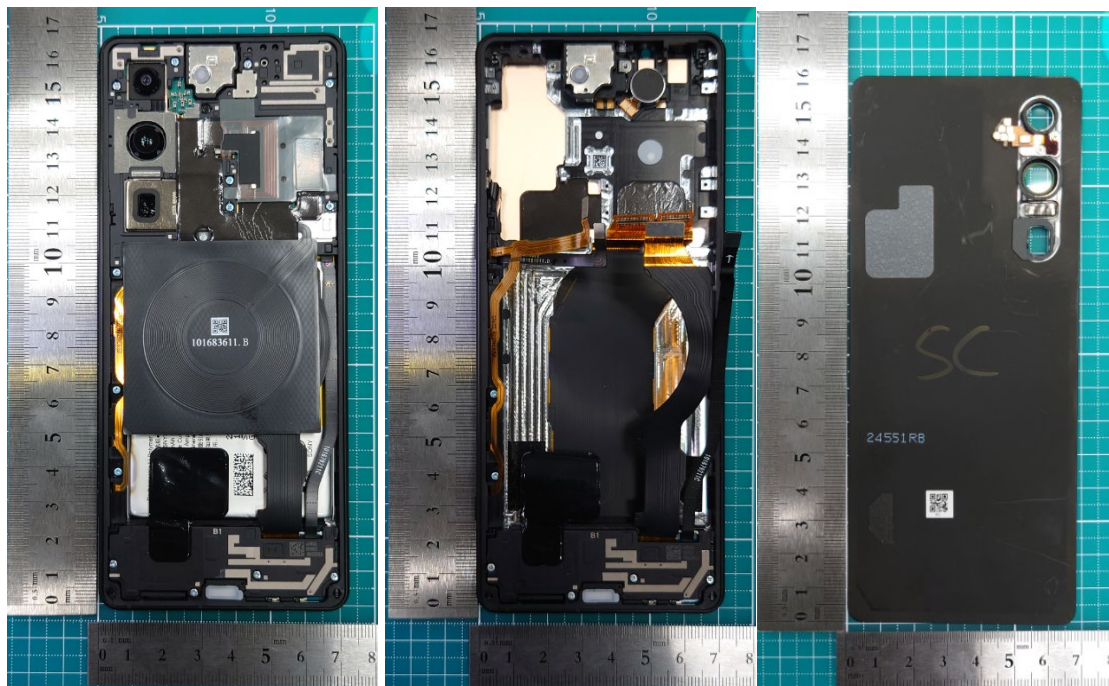

FCC ID: PY7-84558E Internal Photo

Without Rear panel

Without PBA and Battery

Rear panel

Combined ①Front PBA and ②Rear PBA with Shield cases (Front-side)

Combined ①Front PBA and ②Rear PBA without Shield cases (Front-side)

Combined ①Front PBA and ②Rear PBA with Shield case (Rear-side)

Combined ①Front PBA and ②Rear PBA without Shield case (Rear-side)

Only ① Front PBA (Rear-side)

Only ② Rear PBA with Shield case (Front-side)

Only ② Rear PBA without Shield case (Front-side)