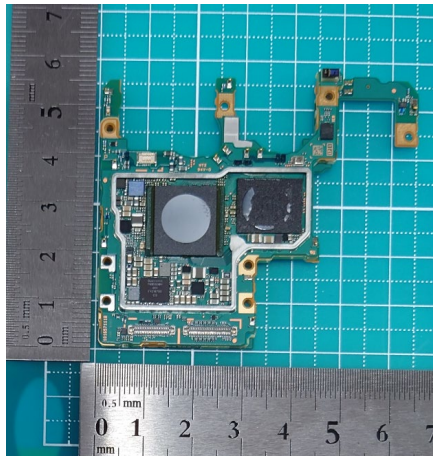

FCC ID: PY7-84558E Internal Photo

Without Rear panel

Without PBA and Battery

Rear panel

Combined ①Front PBA and ②Rear PBA with Shield cases (Front-side)

Combined ①Front PBA and ②Rear PBA without Shield cases (Front-side)

Combined ①Front PBA and ②Rear PBA with Shield case (Rear-side)

Combined ①Front PBA and ②Rear PBA without Shield case (Rear-side)

Only ① Front PBA (Rear-side)

Only ② Rear PBA with Shield case (Front-side)