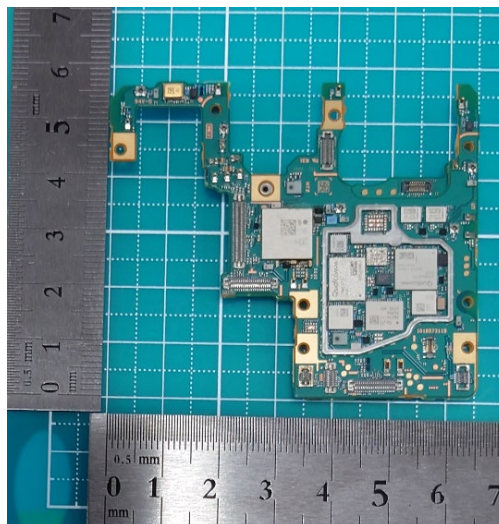

FCC ID: PY7-84558E Internal Photo

Without Rear panel

Without PBA and Battery

Rear panel

Combined ①Front PBA and ②Rear PBA with Shield cases (Front-side)

Combined ①Front PBA and ②Rear PBA without Shield cases (Front-side)

Combined ①Front PBA and ②Rear PBA with Shield case (Rear-side)

Combined ①Front PBA and ②Rear PBA without Shield case (Rear-side)

Only ① Front PBA (Rear-side)

Only ② Rear PBA with Shield case (Front-side)