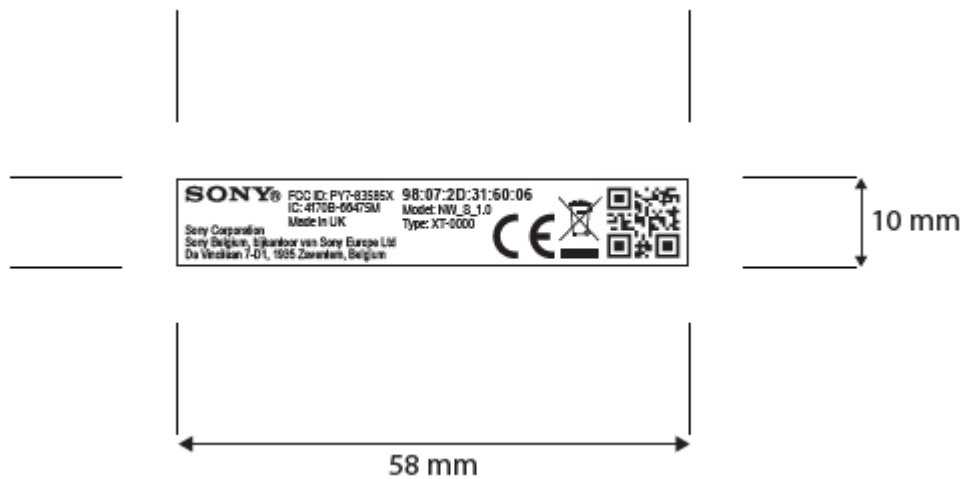

XT-0000 Label & Location

FCC ID: PY7-83585X

IC ID: 4170B-66475M

Fig.1 Label view

Fig.2 Location view