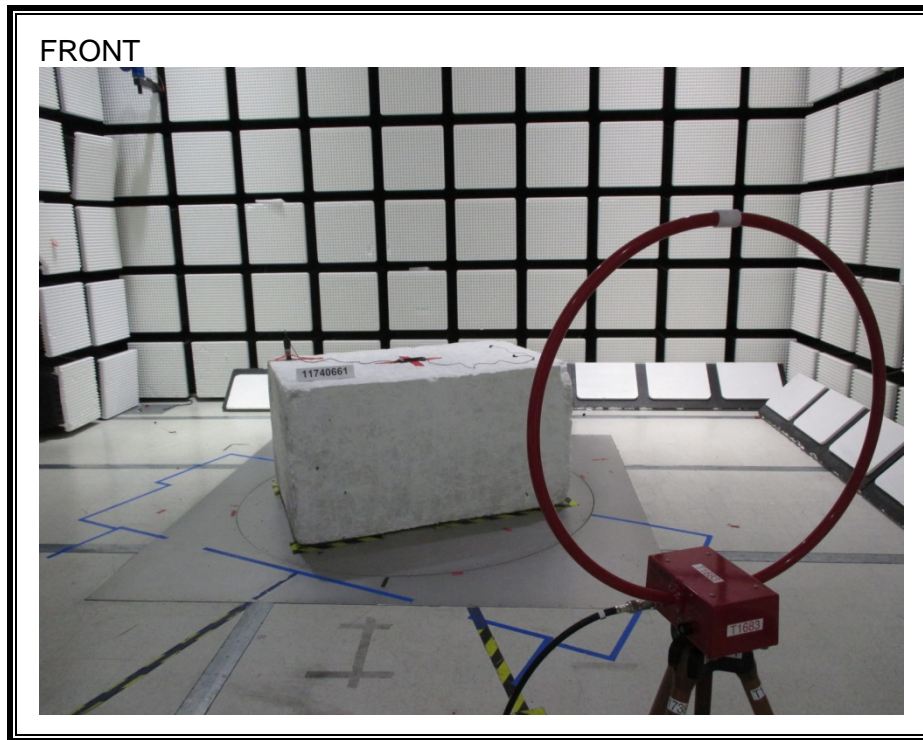

12.1. SETUP PHOTOS

ANTENNA PORT CONDUCTED RF MEASUREMENT SETUP

RADIATED RF MEASUREMENT SETUP (BELOW 30 MHz)

RADIATED RF MEASUREMENT SETUP (BELOW 1 GHz)

RADIATED RF MEASUREMENT SETUP (ABOVE 1 GHz)

RADIATED RF MEASUREMENT SETUP FOR PORTABLE CONFIGURATION

AC LINE CONDUCTED EMISSIONS MEASUREMENT SETUP

END OF REPORT