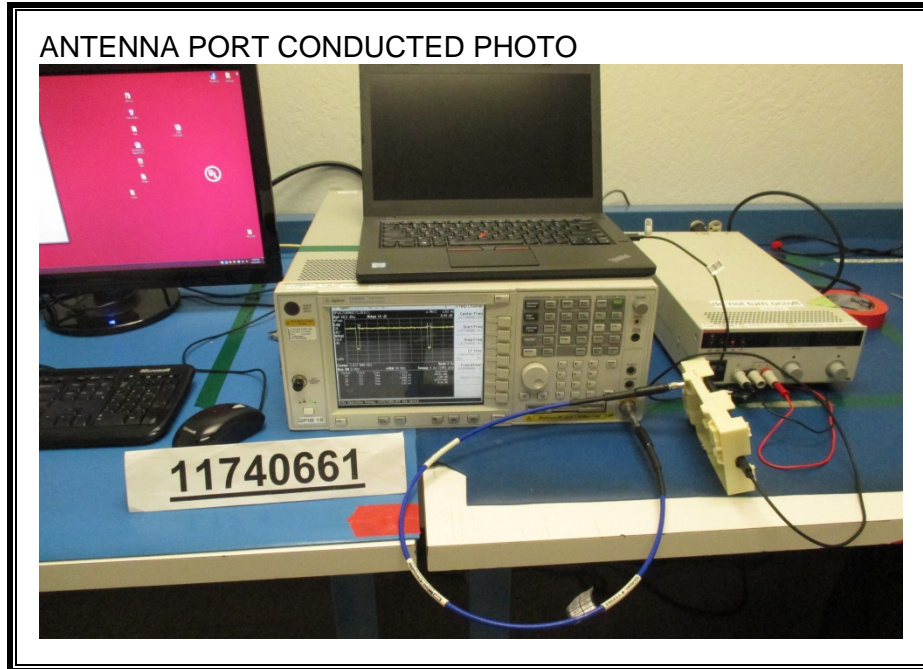

12.1. SETUP PHOTOS

ANTENNA PORT CONDUCTED RF MEASUREMENT SETUP

RADIATED RF MEASUREMENT SETUP (BELOW 30 MHz)

RADIATED RF MEASUREMENT SETUP (BELOW 1 GHz)

RADIATED RF MEASUREMENT SETUP (ABOVE 1 GHz)

RADIATED RF MEASUREMENT SETUP FOR PORTABLE CONFIGURATION

AC LINE CONDUCTED EMISSIONS MEASUREMENT SETUP

END OF REPORT