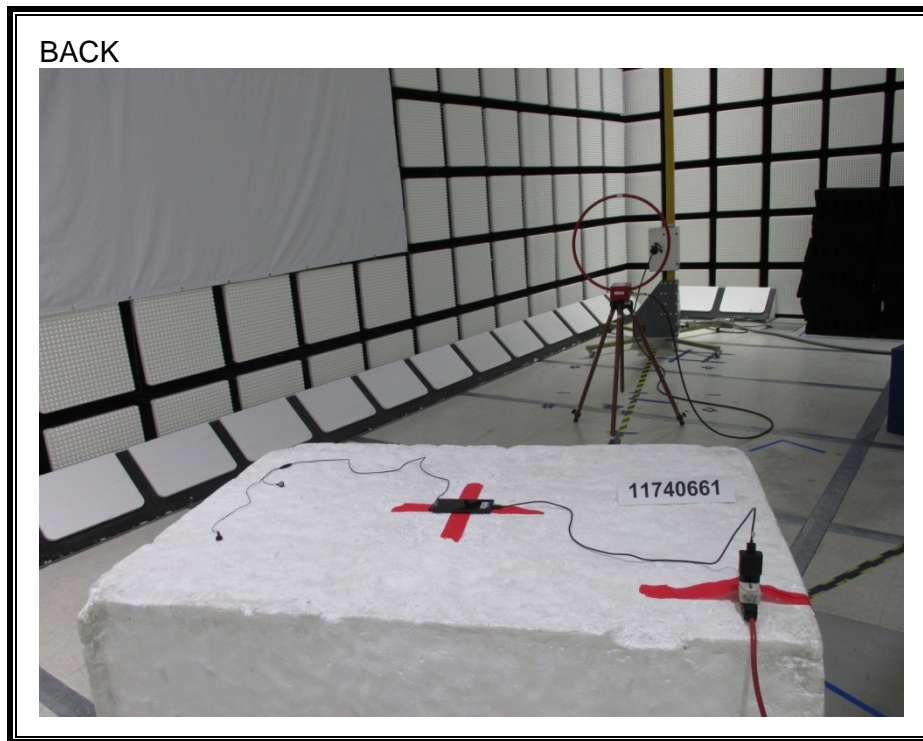

12.1. SETUP PHOTOS

ANTENNA PORT CONDUCTED RF MEASUREMENT SETUP

RADIATED RF MEASUREMENT SETUP (BELOW 30 MHz)

RADIATED RF MEASUREMENT SETUP (BELOW 1 GHz)

RADIATED RF MEASUREMENT SETUP (ABOVE 1 GHz)

RADIATED RF MEASUREMENT SETUP FOR PORTABLE CONFIGURATION

AC LINE CONDUCTED EMISSIONS MEASUREMENT SETUP

END OF REPORT