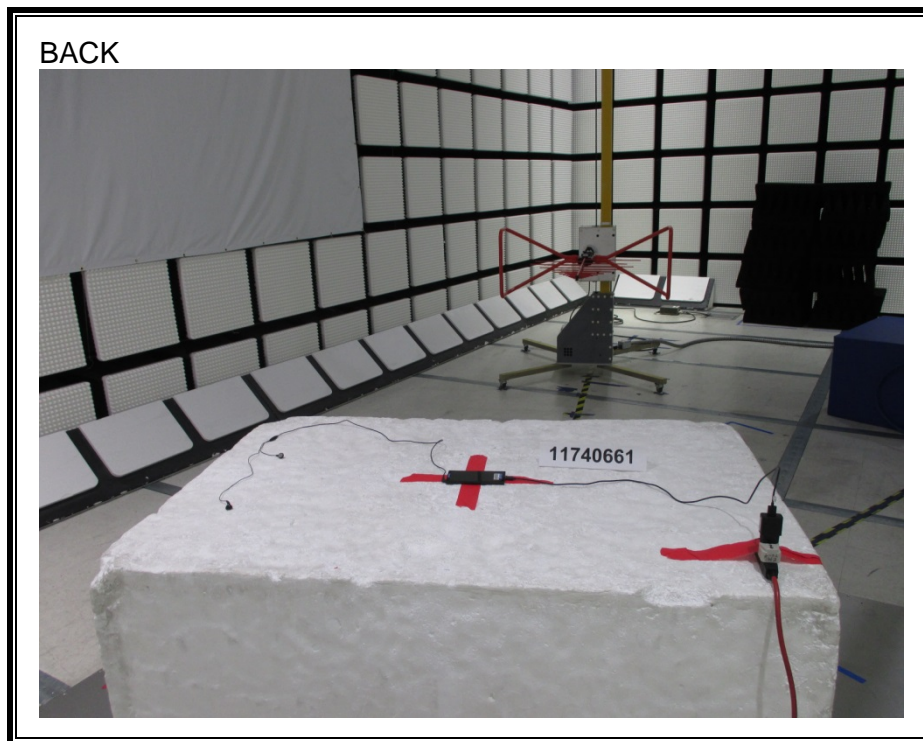

12.1. SETUP PHOTOS

ANTENNA PORT CONDUCTED RF MEASUREMENT SETUP

RADIATED RF MEASUREMENT SETUP (BELOW 30 MHz)

RADIATED RF MEASUREMENT SETUP (BELOW 1 GHz)

RADIATED RF MEASUREMENT SETUP (ABOVE 1 GHz)

RADIATED RF MEASUREMENT SETUP FOR PORTABLE CONFIGURATION

AC LINE CONDUCTED EMISSIONS MEASUREMENT SETUP

END OF REPORT