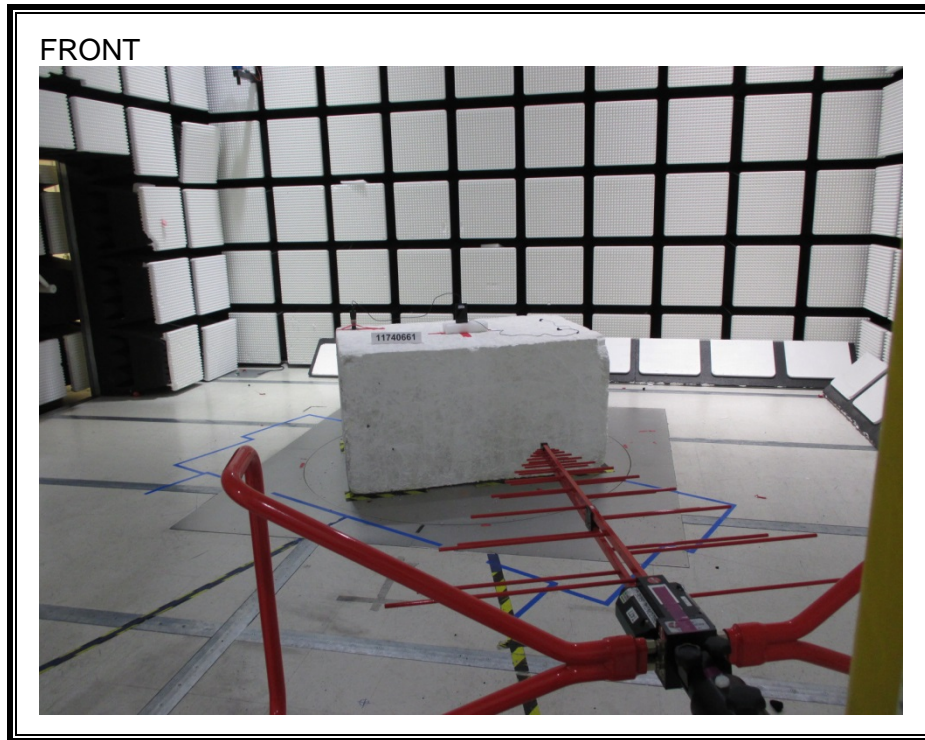

12. SETUP PHOTOS

ANTENNA PORT CONDUCTED RF MEASUREMENT SETUP

RADIATED RF MEASUREMENT SETUP (BELOW 30 MHz)

RADIATED RF MEASUREMENT SETUP (BELOW 1 GHz)

RADIATED RF MEASUREMENT SETUP (ABOVE 1 GHz)

RADIATED RF MEASUREMENT SETUP FOR PORTABLE CONFIGURATION

AC LINE CONDUCTED EMISSIONS MEASUREMENT SETUP

END OF REPORT