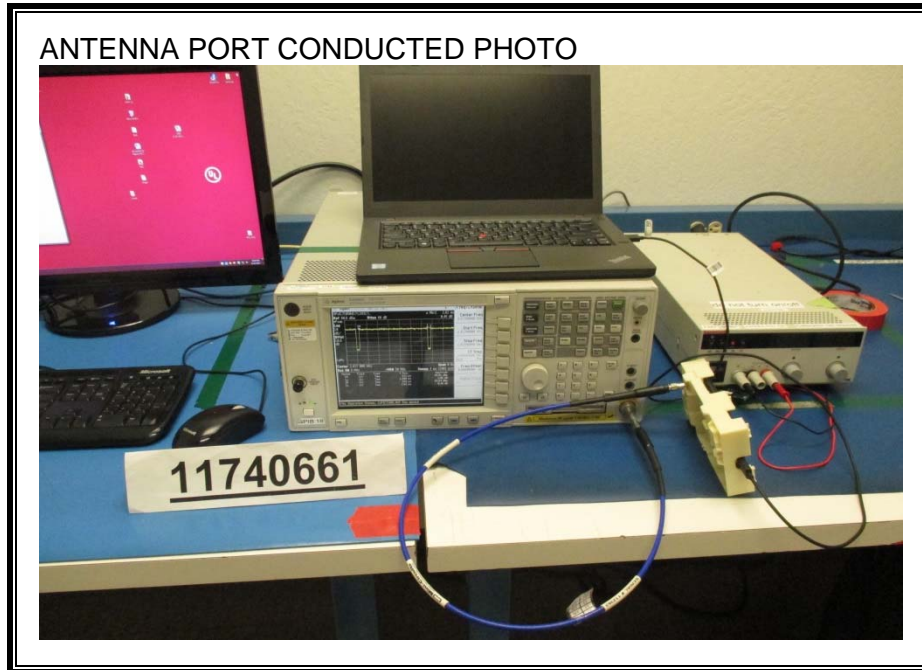

12. SETUP PHOTOS

ANTENNA PORT CONDUCTED RF MEASUREMENT SETUP

RADIATED RF MEASUREMENT SETUP (BELOW 30 MHz)

RADIATED RF MEASUREMENT SETUP (BELOW 1 GHz)

RADIATED RF MEASUREMENT SETUP (ABOVE 1 GHz)

RADIATED RF MEASUREMENT SETUP FOR PORTABLE CONFIGURATION

AC LINE CONDUCTED EMISSIONS MEASUREMENT SETUP

END OF REPORT