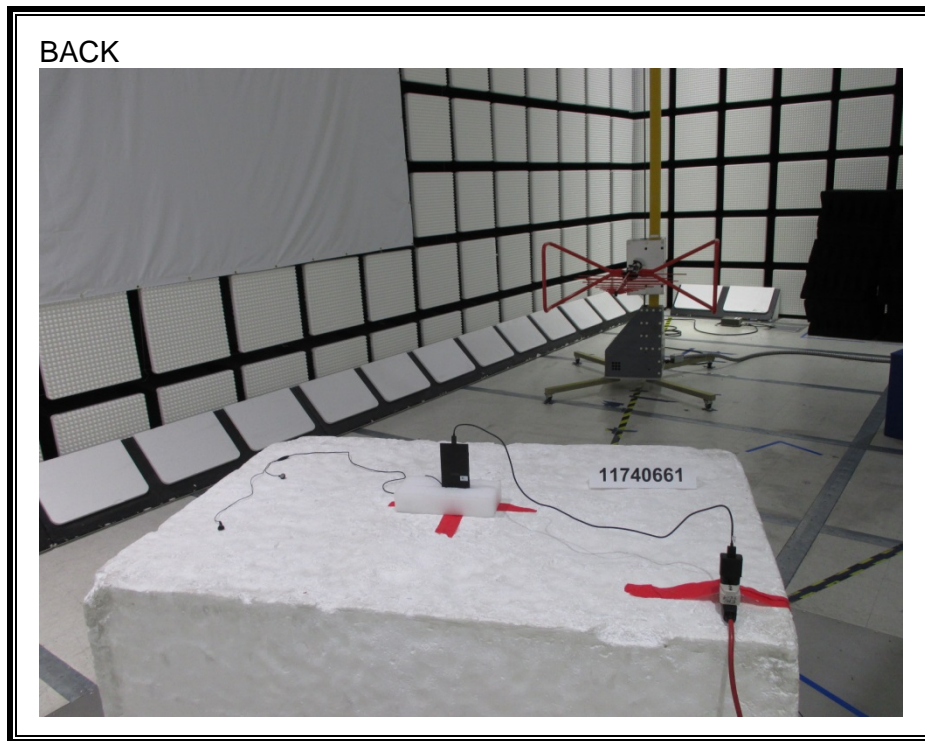

12. SETUP PHOTOS

ANTENNA PORT CONDUCTED RF MEASUREMENT SETUP

RADIATED RF MEASUREMENT SETUP (BELOW 30 MHz)

RADIATED RF MEASUREMENT SETUP (BELOW 1 GHz)

RADIATED RF MEASUREMENT SETUP (ABOVE 1 GHz)

RADIATED RF MEASUREMENT SETUP FOR PORTABLE CONFIGURATION

AC LINE CONDUCTED EMISSIONS MEASUREMENT SETUP

END OF REPORT