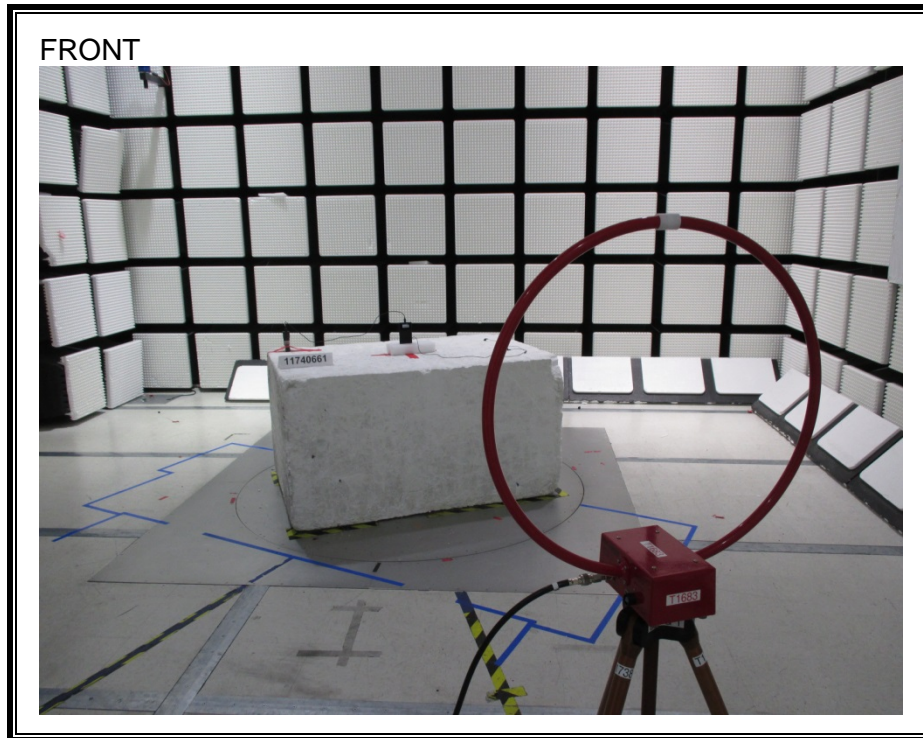

12. SETUP PHOTOS

ANTENNA PORT CONDUCTED RF MEASUREMENT SETUP

RADIATED RF MEASUREMENT SETUP (BELOW 30 MHz)

RADIATED RF MEASUREMENT SETUP (BELOW 1 GHz)

RADIATED RF MEASUREMENT SETUP (ABOVE 1 GHz)

RADIATED RF MEASUREMENT SETUP FOR PORTABLE CONFIGURATION

AC LINE CONDUCTED EMISSIONS MEASUREMENT SETUP

END OF REPORT