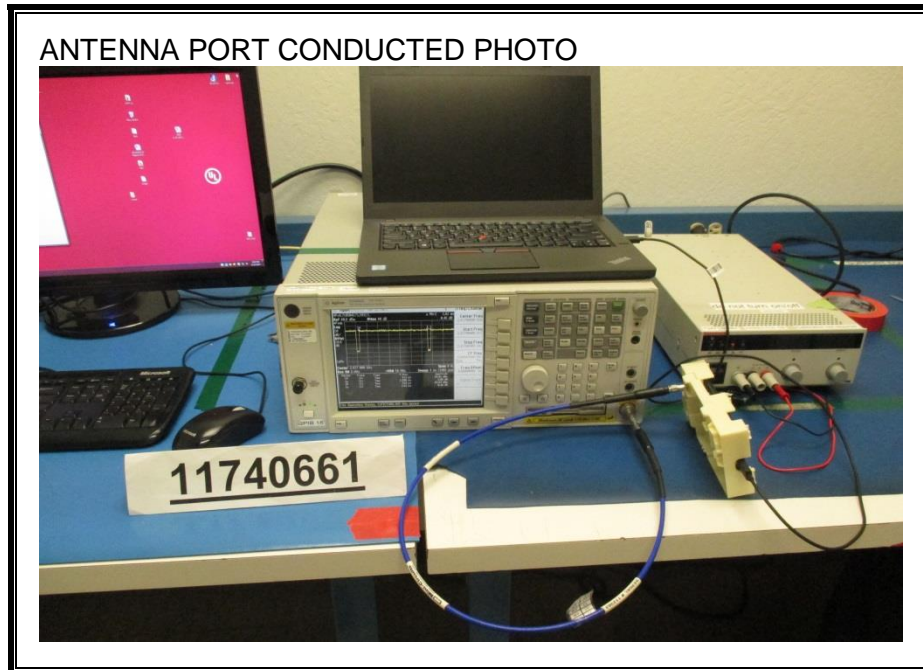

### ANTENNA PORT CONDUCTED RF MEASUREMENT SETUP

**RADIATED RF MEASUREMENT SETUP (BELOW 1 GHz)**

**RADIATED RF MEASUREMENT SETUP (ABOVE 1 GHz)**

**RADIATED RF MEASUREMENT SETUP FOR PORTABLE CONFIGURATION**

**AC LINE CONDUCTED EMISSIONS MEASUREMENT SETUP**

**END OF REPORT**