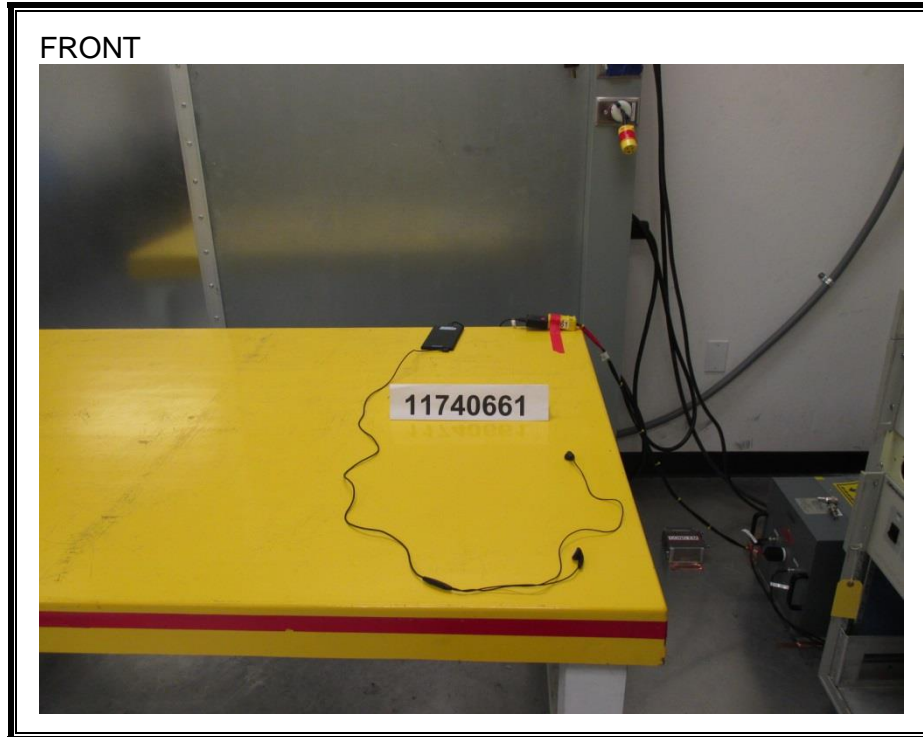

### ANTENNA PORT CONDUCTED RF MEASUREMENT SETUP

**RADIATED RF MEASUREMENT SETUP (BELOW 1 GHz)**

**RADIATED RF MEASUREMENT SETUP (ABOVE 1 GHz)**

**RADIATED RF MEASUREMENT SETUP FOR PORTABLE CONFIGURATION**

**AC LINE CONDUCTED EMISSIONS MEASUREMENT SETUP**

**END OF REPORT**