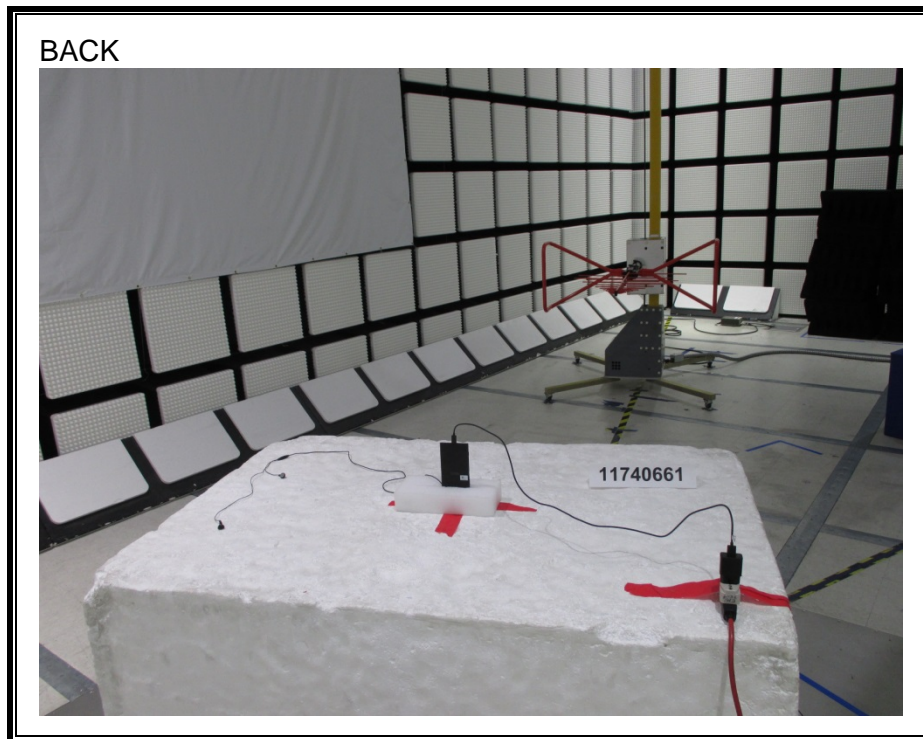

11. SETUP PHOTOS

ANTENNA PORT CONDUCTED RF MEASUREMENT SETUP

RADIATED RF MEASUREMENT SETUP (BELOW 30 MHz)

RADIATED RF MEASUREMENT SETUP (BELOW 1 GHz)

RADIATED RF MEASUREMENT SETUP (ABOVE 1 GHz)

RADIATED RF MEASUREMENT SETUP FOR PORTABLE CONFIGURATION

AC LINE CONDUCTED EMISSIONS MEASUREMENT SETUP

END OF REPORT