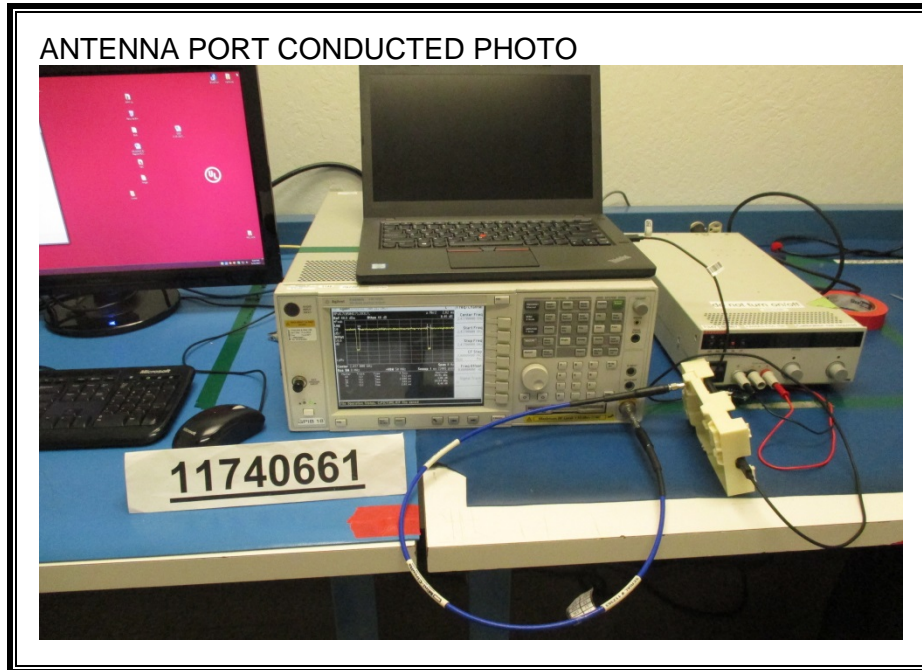

11. SETUP PHOTOS

ANTENNA PORT CONDUCTED RF MEASUREMENT SETUP

RADIATED RF MEASUREMENT SETUP (BELOW 30 MHz)

RADIATED RF MEASUREMENT SETUP (BELOW 1 GHz)

RADIATED RF MEASUREMENT SETUP (ABOVE 1 GHz)

RADIATED RF MEASUREMENT SETUP FOR PORTABLE CONFIGURATION

AC LINE CONDUCTED EMISSIONS MEASUREMENT SETUP

END OF REPORT