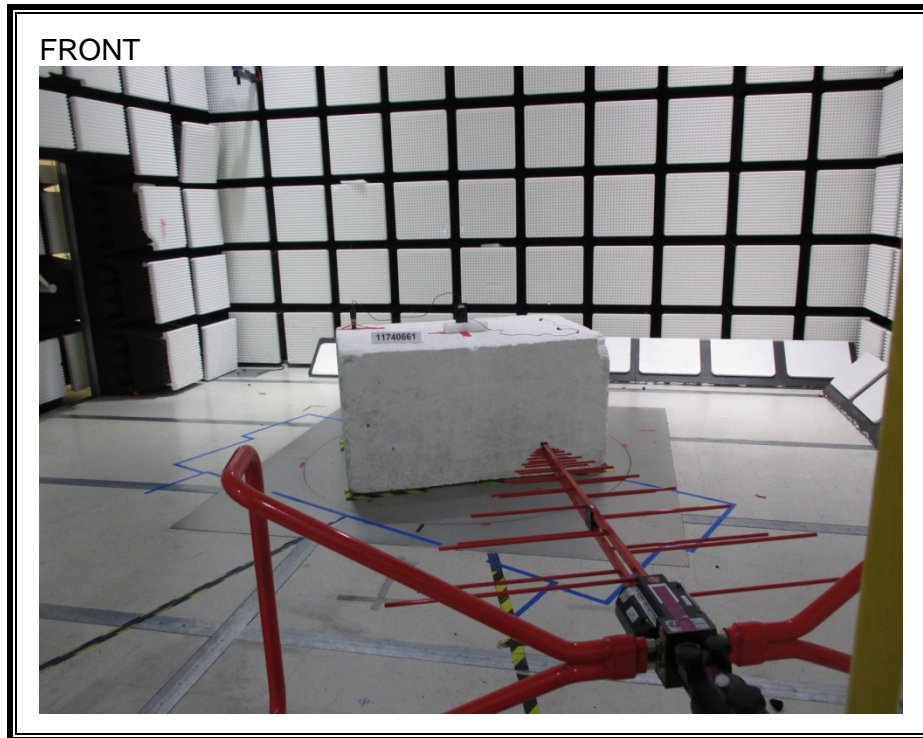

11. SETUP PHOTOS

ANTENNA PORT CONDUCTED RF MEASUREMENT SETUP

RADIATED RF MEASUREMENT SETUP (BELOW 30 MHz)

RADIATED RF MEASUREMENT SETUP (BELOW 1 GHz)

RADIATED RF MEASUREMENT SETUP (ABOVE 1 GHz)

RADIATED RF MEASUREMENT SETUP FOR PORTABLE CONFIGURATION

AC LINE CONDUCTED EMISSIONS MEASUREMENT SETUP

END OF REPORT