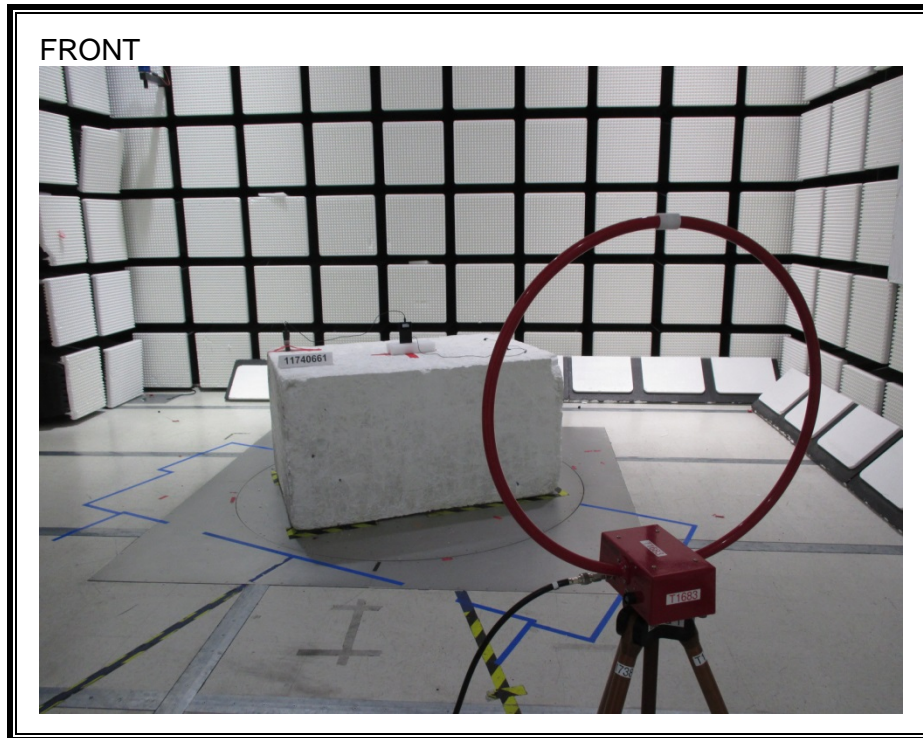

11. SETUP PHOTOS

ANTENNA PORT CONDUCTED RF MEASUREMENT SETUP

RADIATED RF MEASUREMENT SETUP (BELOW 30 MHz)

RADIATED RF MEASUREMENT SETUP (BELOW 1 GHz)

RADIATED RF MEASUREMENT SETUP (ABOVE 1 GHz)

RADIATED RF MEASUREMENT SETUP FOR PORTABLE CONFIGURATION

AC LINE CONDUCTED EMISSIONS MEASUREMENT SETUP

END OF REPORT