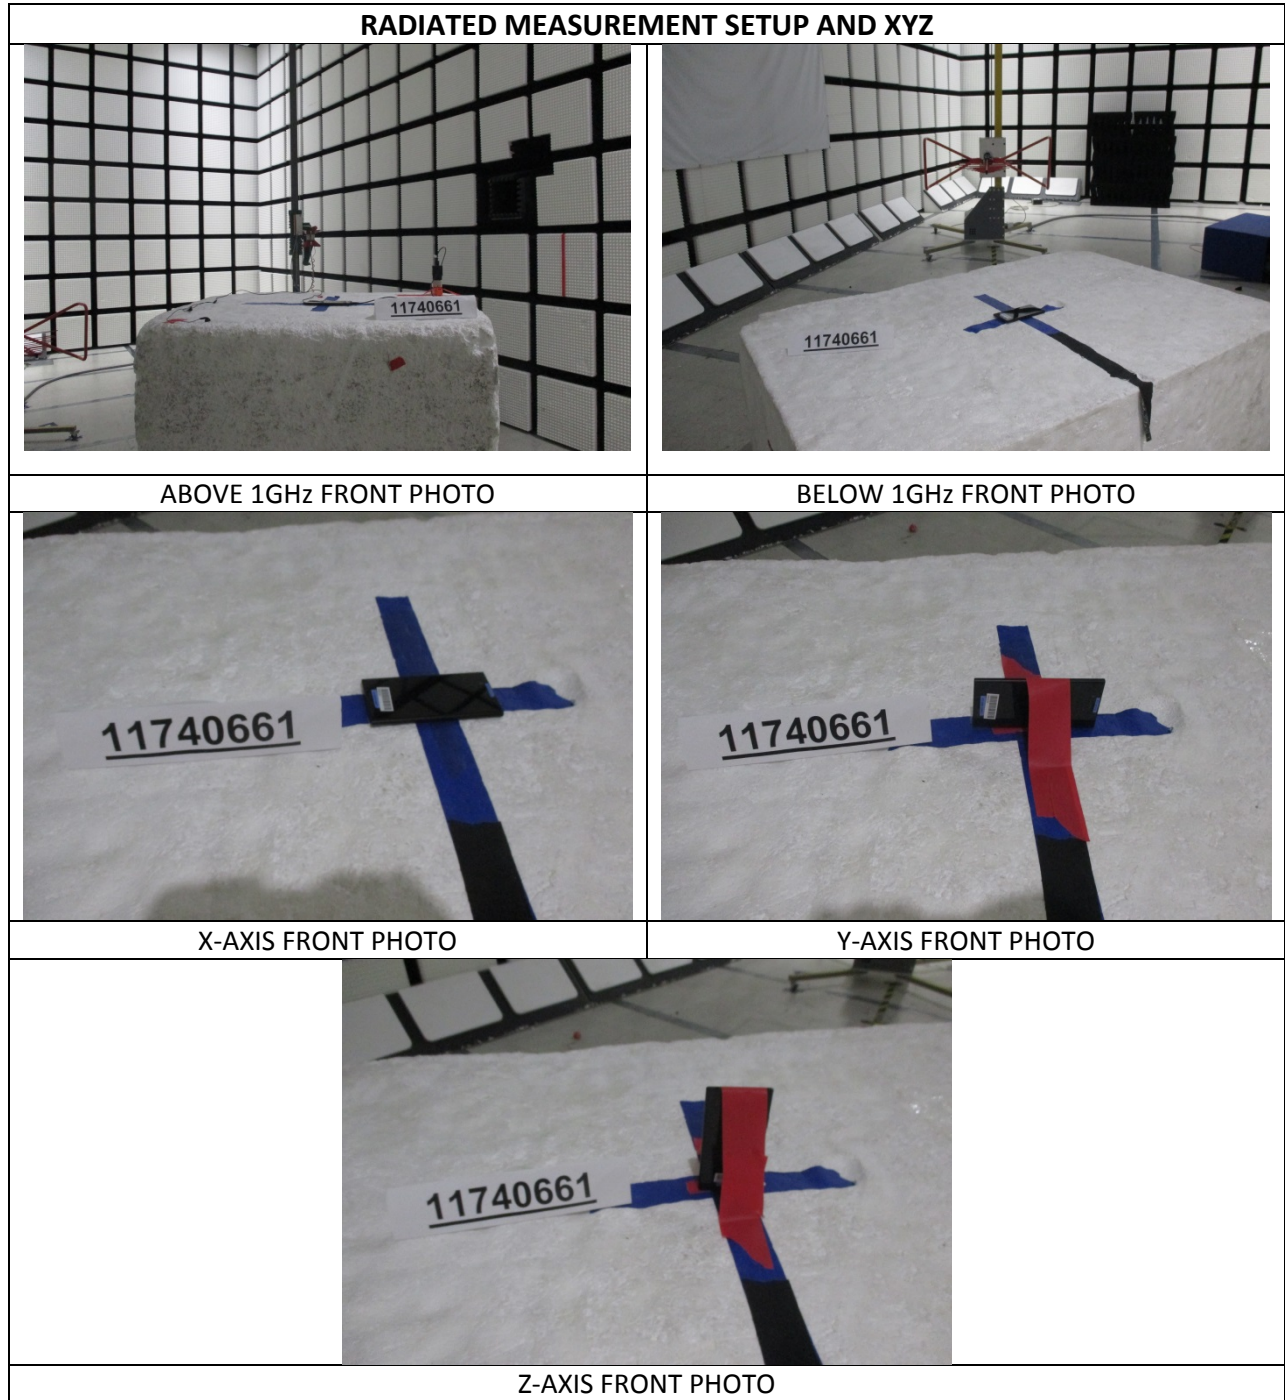

18. SETUP PHOTOS

**ANTENNA PORT CONDUCTED RF MEASUREMENT SETUP AND
FREQUENCY STABILITY**

ANTENNA PORT CONDUCTED PHOTO

FREQUENCY STABILITY

END OF REPORT