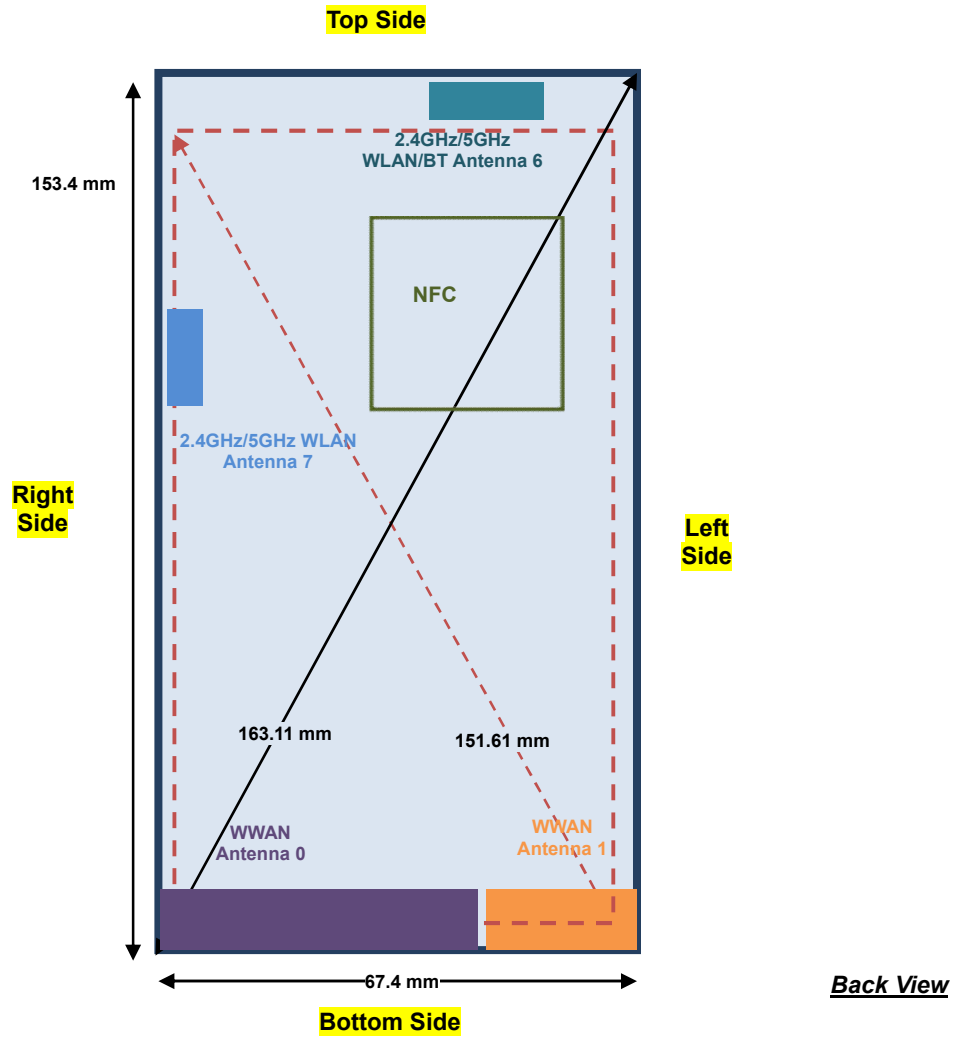

Appendix D. Antenna Location

Appendix D. SAR Test Setup Photos

Head Exposure Condition

Right Cheek, Test Separation 0 mm

Right Tilted, Test Separation 0 mm

Left Cheek, Test Separation 0 mm

Left Tilted, Test Separation 0 mm

Hotspot Exposure Condition

Front, Test Separation 10 mm

Back, Test Separation 10 mm

Left Side, Test Separation 10 mm

Right Side, Test Separation 10 mm

Bottom Side, Test Separation 10 mm

Top Side, Test Separation 10 mm

Body-worn Exposure Condition

Front, Test Separation 10 mm

Back, Test Separation 10 mm

Product Specific 10g SAR

Front, Test Separation 0 mm

Back, Test Separation 0 mm

Left Side, Test Separation 0 mm

Right Side, Test Separation 0 mm

Top Side, Test Separation 0 mm