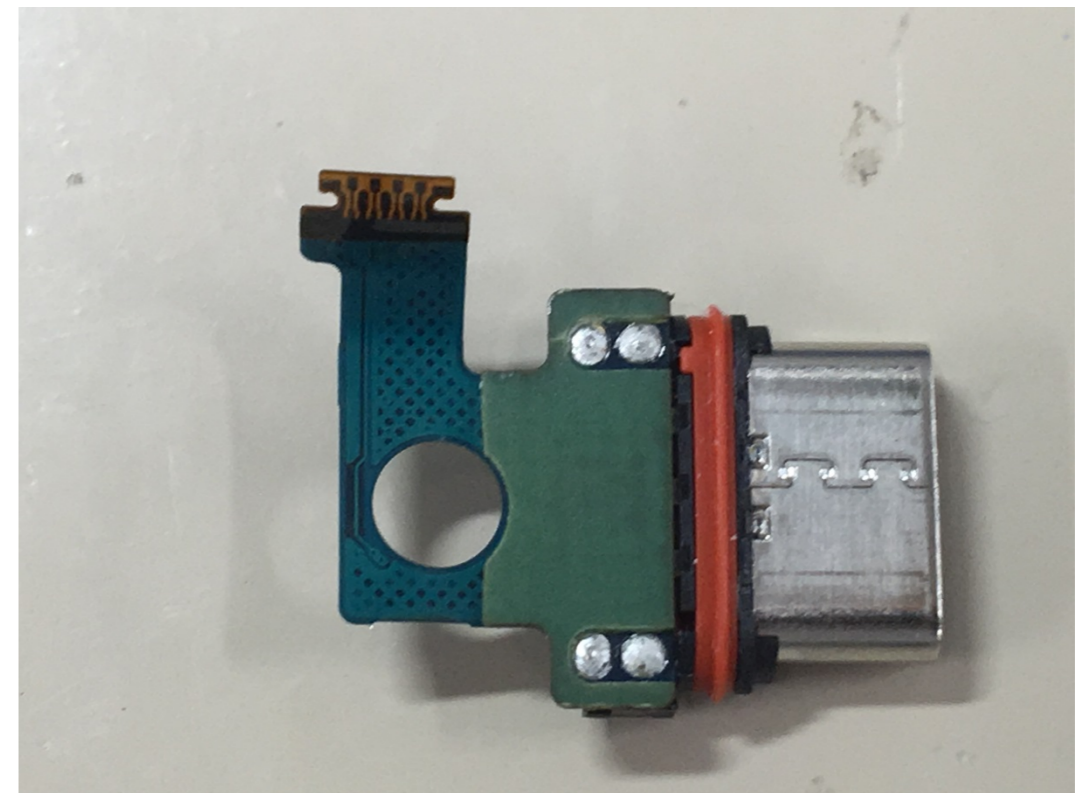


Internal Photo

FCC ID: PY7-80664G

Headphone side

L Side

R Side

Headphone side

L Side

R Side

Separate front housing & rear housing

Headphone side

Rear housing Assy

Headphone side

Front housing Assy

Driver

Neckband Right side

PWB Neckband Right side

Neckband Left side

Neckband Left side

PWB Neckband Left side

PWB Neckband Left side

(External side)

(Inner side)

(External side)

(Inner side)