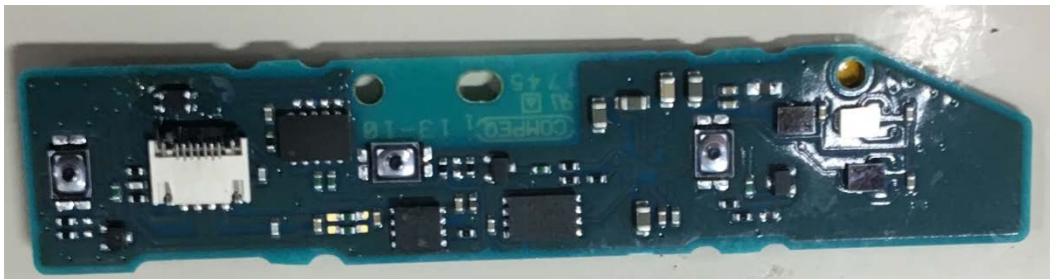


Internal Photo

FCC ID: PY7-80664G

Headphone side

L Side

R Side

Headphone side

L Side

R Side

Neckband Left side

Neckband Left side

PWB Neckband Left side

PWB Neckband Left side

(External side)

(Inner side)

(External side)

(Inner side)