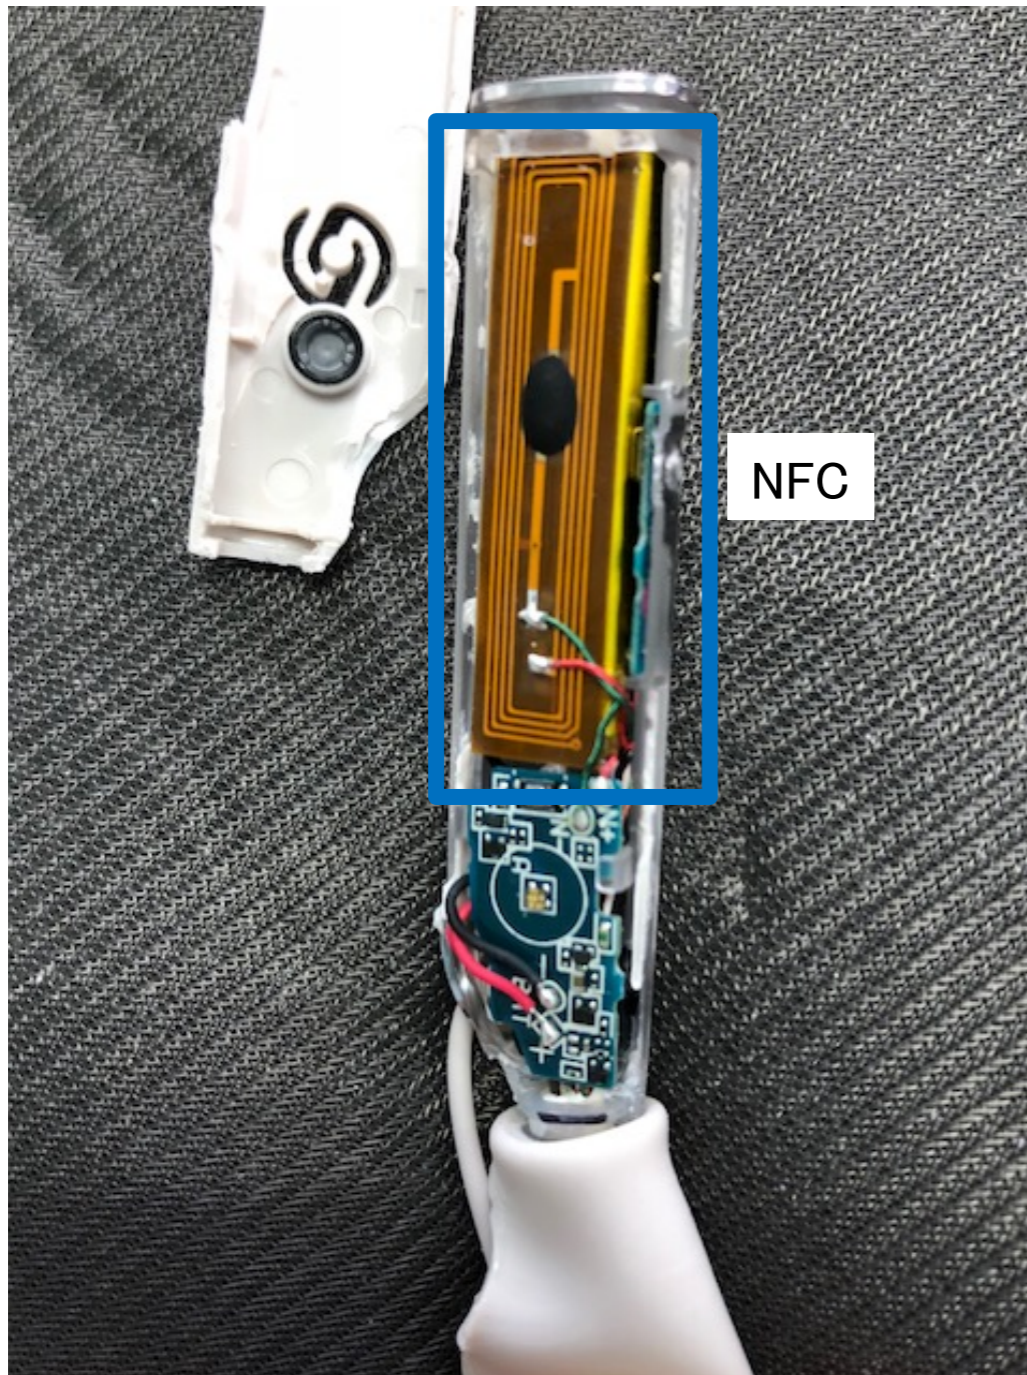


Internal Photo

FCC ID: PY7-80664G

Headphone side

L Side

R Side

Headphone side

L Side

R Side

Separate front housing & rear housing

Headphone side

Rear housing Assy

Headphone side

Front housing Assy

Driver

Neckband Right side

PWB Neckband Right side

Neckband Left side

Neckband Left side

PWB Neckband Left side

PWB Neckband Left side

(External side)

(Inner side)

(External side)

(Inner side)