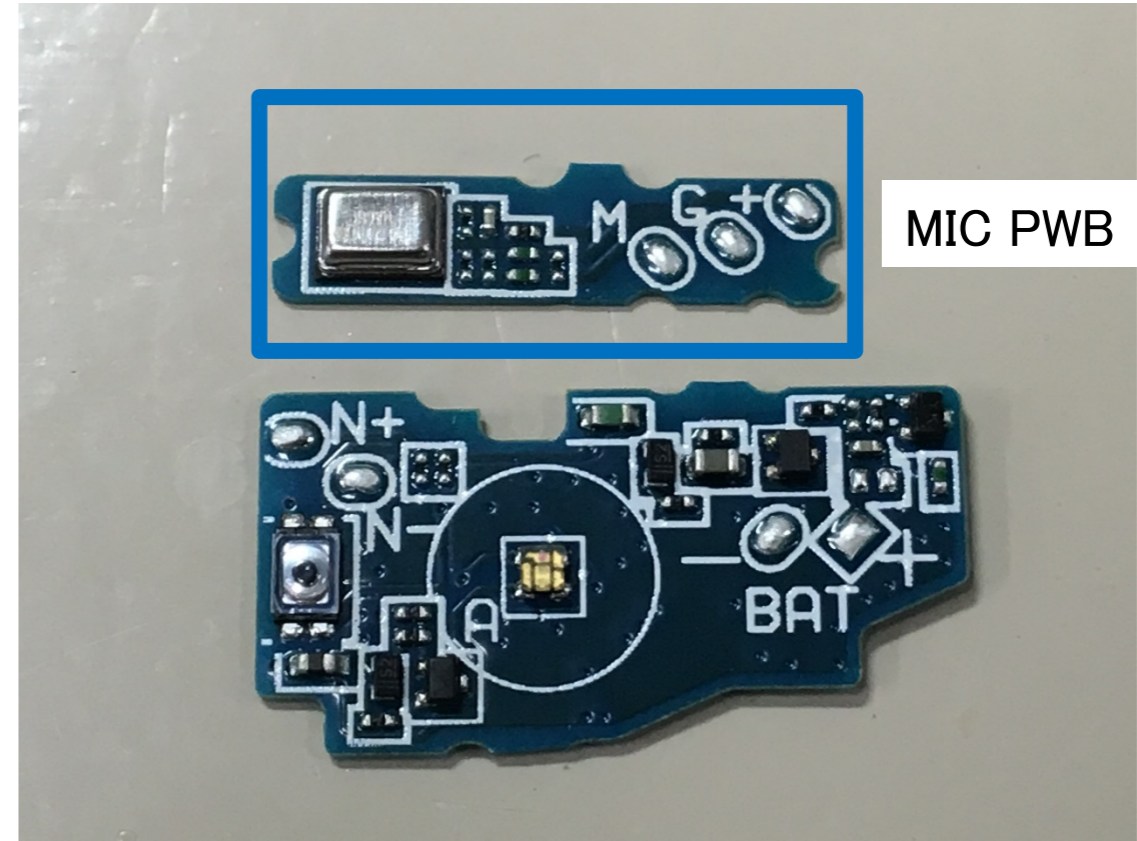


Internal Photo

FCC ID: PY7-80664G

Headphone side

L Side

R Side

Headphone side

L Side

R Side

Separate front housing & rear housing

Headphone side

Rear housing Assy

Headphone side

Front housing Assy

Driver

Neckband Right side

PWB Neckband Right side