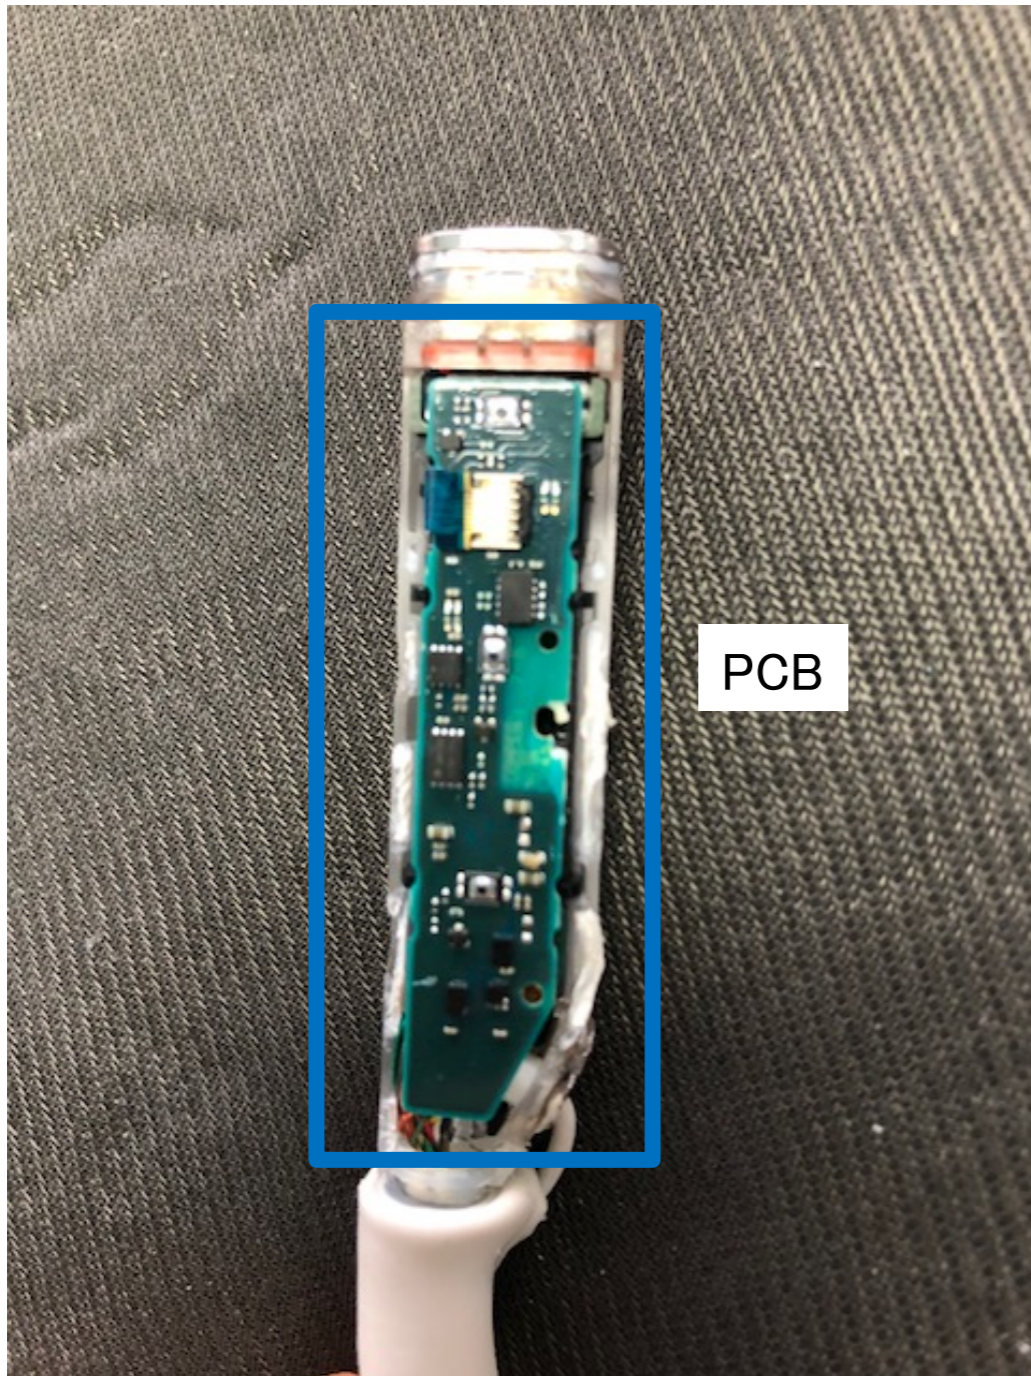


Internal Photo

FCC ID: PY7-80664G

Headphone side

L Side

R Side

Headphone side

L Side

R Side

Separate front housing & rear housing

Headphone side

Rear housing Assy

Headphone side

Front housing Assy

Driver

Neckband Right side

PWB Neckband Right side

Neckband Left side

Neckband Left side

PWB Neckband Left side

PWB Neckband Left side

(External side)

(Inner side)

(External side)

(Inner side)