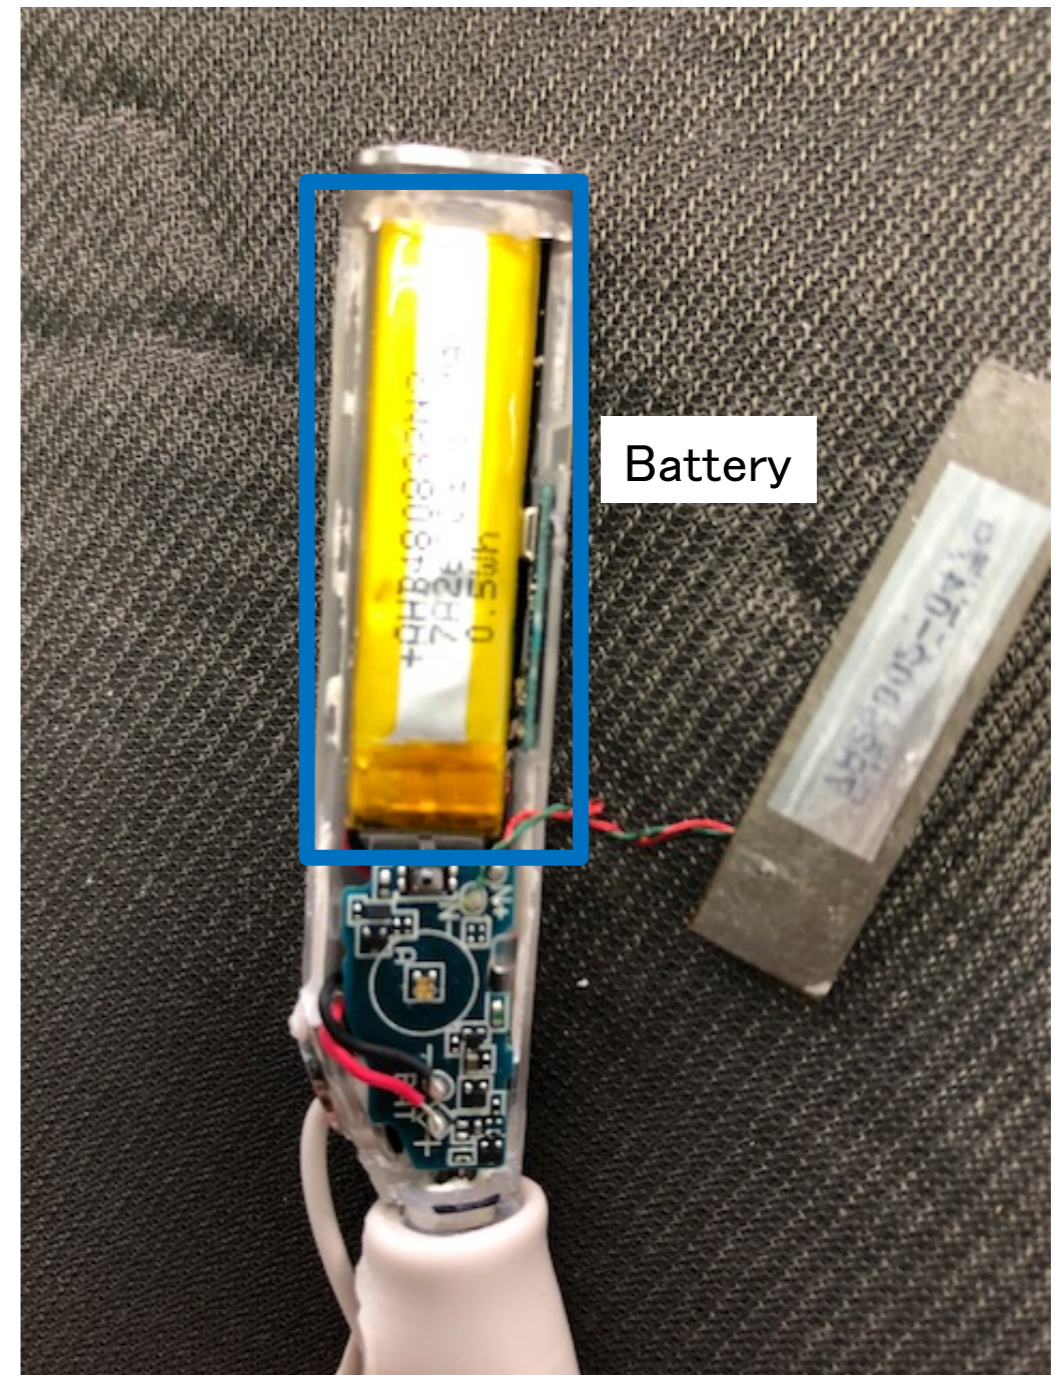


Internal Photo

FCC ID: PY7-80664G

Headphone side

L Side

R Side

Headphone side

L Side

R Side

Separate front housing & rear housing

Headphone side

Rear housing Assy

Headphone side

Front housing Assy

Driver

Neckband Right side

PWB Neckband Right side