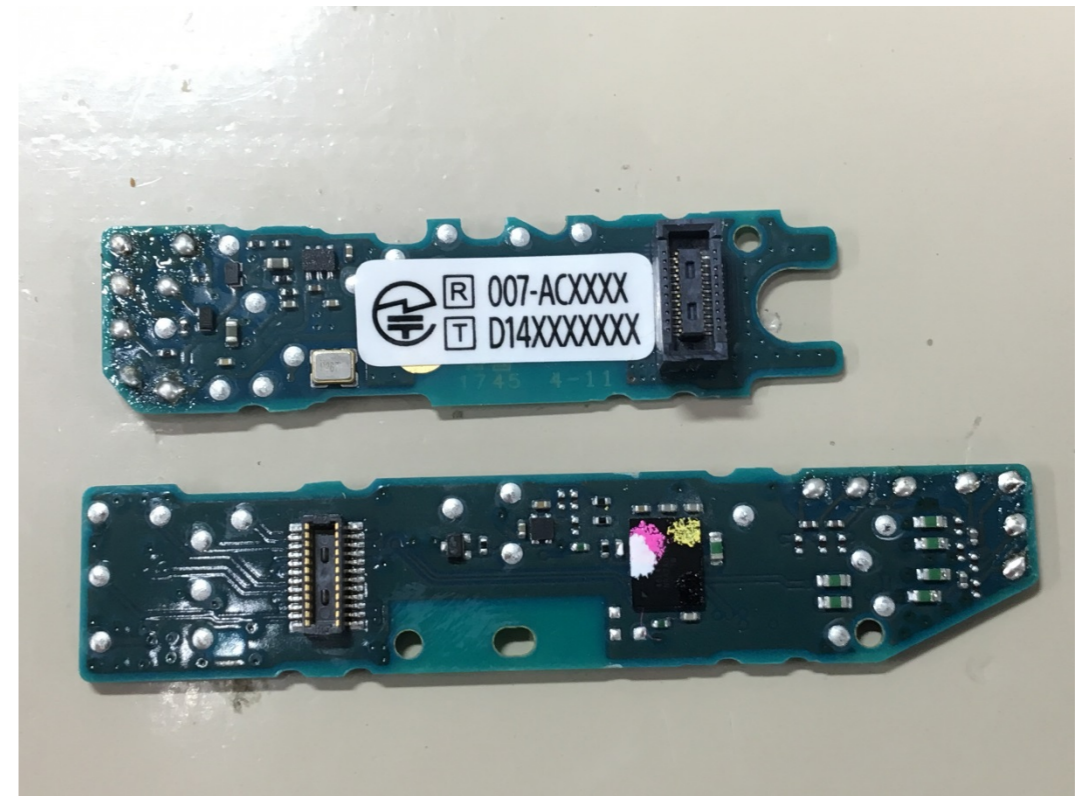

PWB Neckband Left side