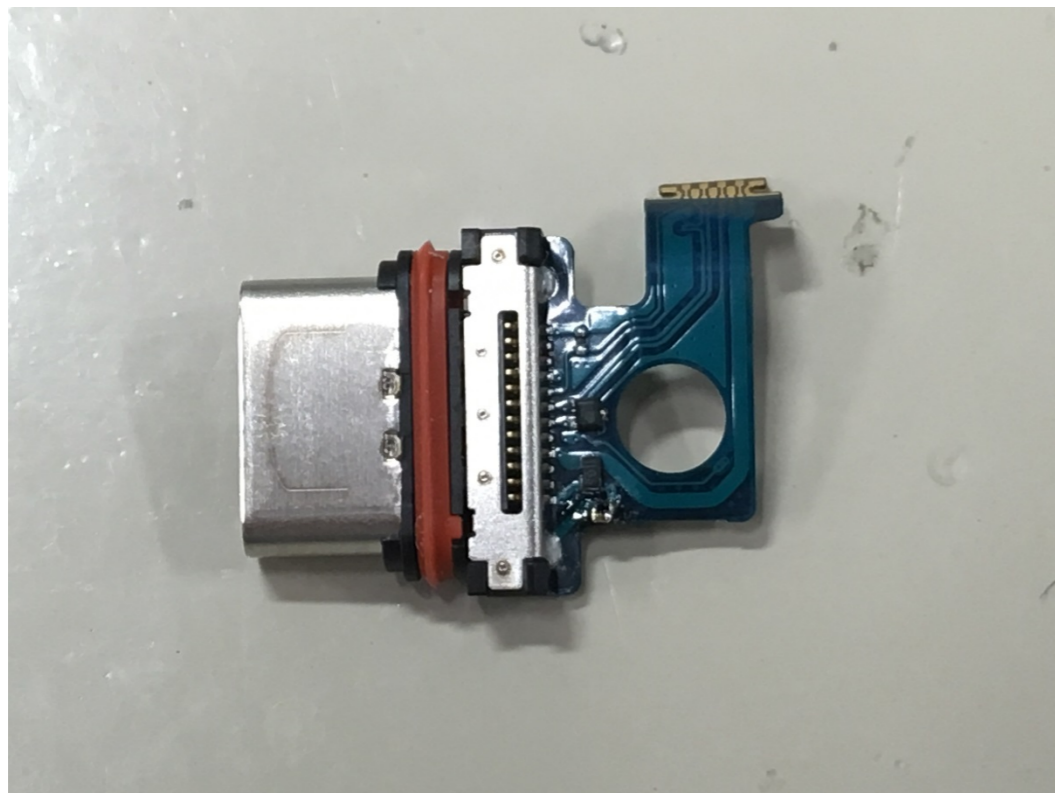

PWB Neckband Left side