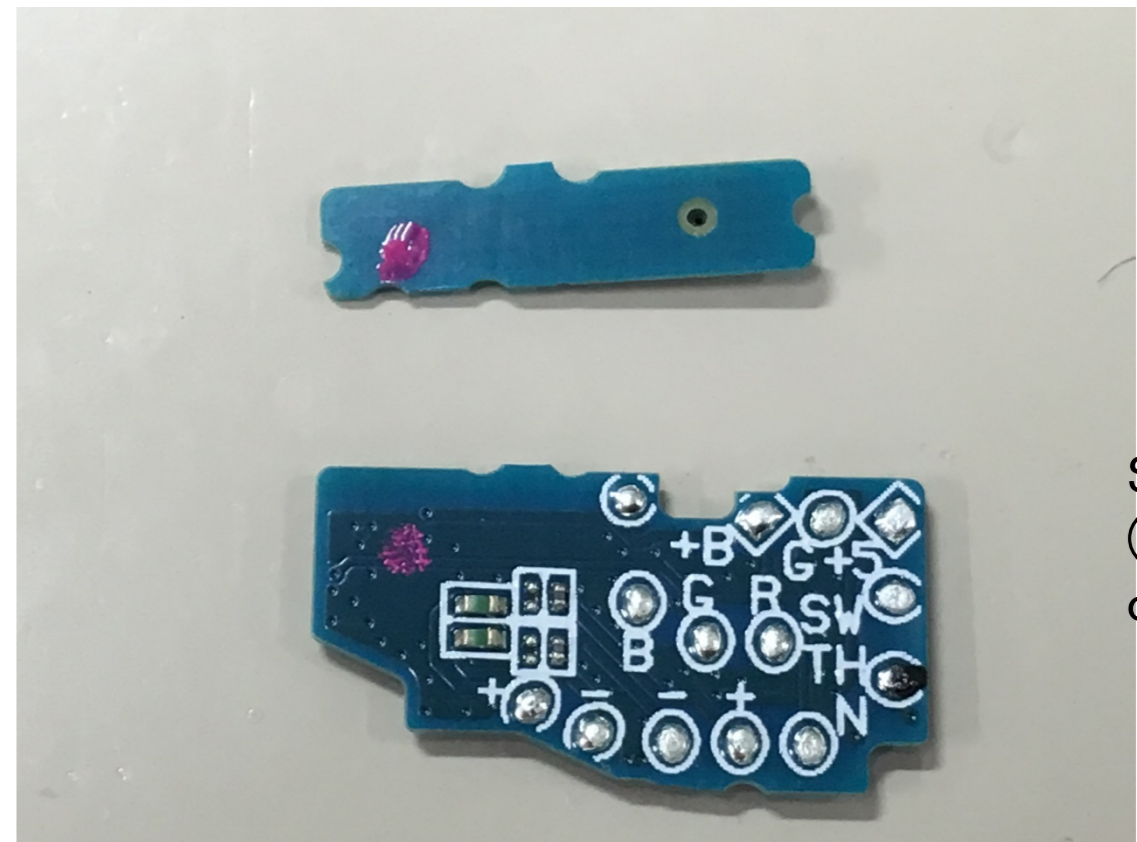


Internal Photo

FCC ID: PY7-80664G

Headphone side

L Side

R Side

Headphone side

L Side

R Side

Separate front housing & rear housing

Headphone side

Rear housing Assy

Headphone side

Front housing Assy

Driver

Neckband Right side

PWB Neckband Right side

Neckband Left side

Neckband Left side

PWB Neckband Left side

PWB Neckband Left side

(External side)

(Inner side)

(External side)

(Inner side)