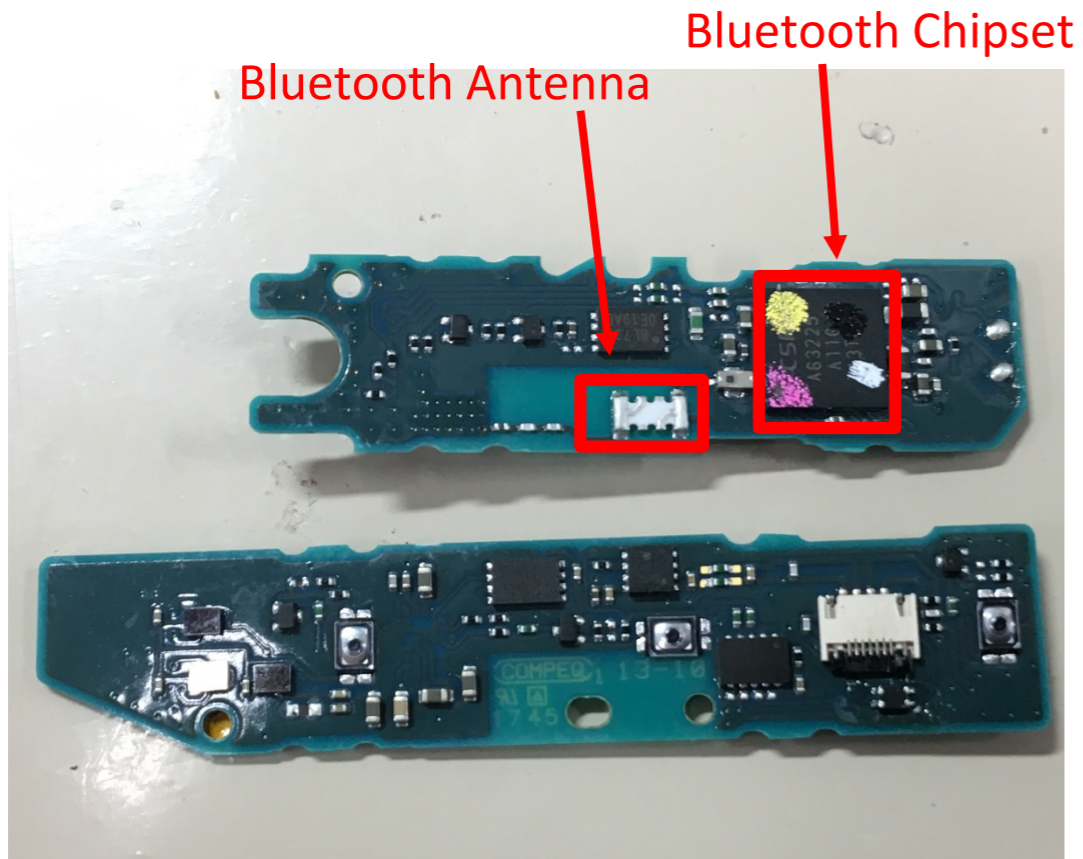


Internal Photo

FCC ID: PY7-80664G

Headphone side

L Side

R Side

Headphone side

L Side

R Side

Separate front housing & rear housing

Headphone side

Rear housing Assy

Headphone side

Front housing Assy

Driver

Neckband Right side

PWB Neckband Right side

Neckband Left side

Neckband Left side

PWB Neckband Left side

PWB Neckband Left side

(External side)

(Inner side)

(External side)

(Inner side)