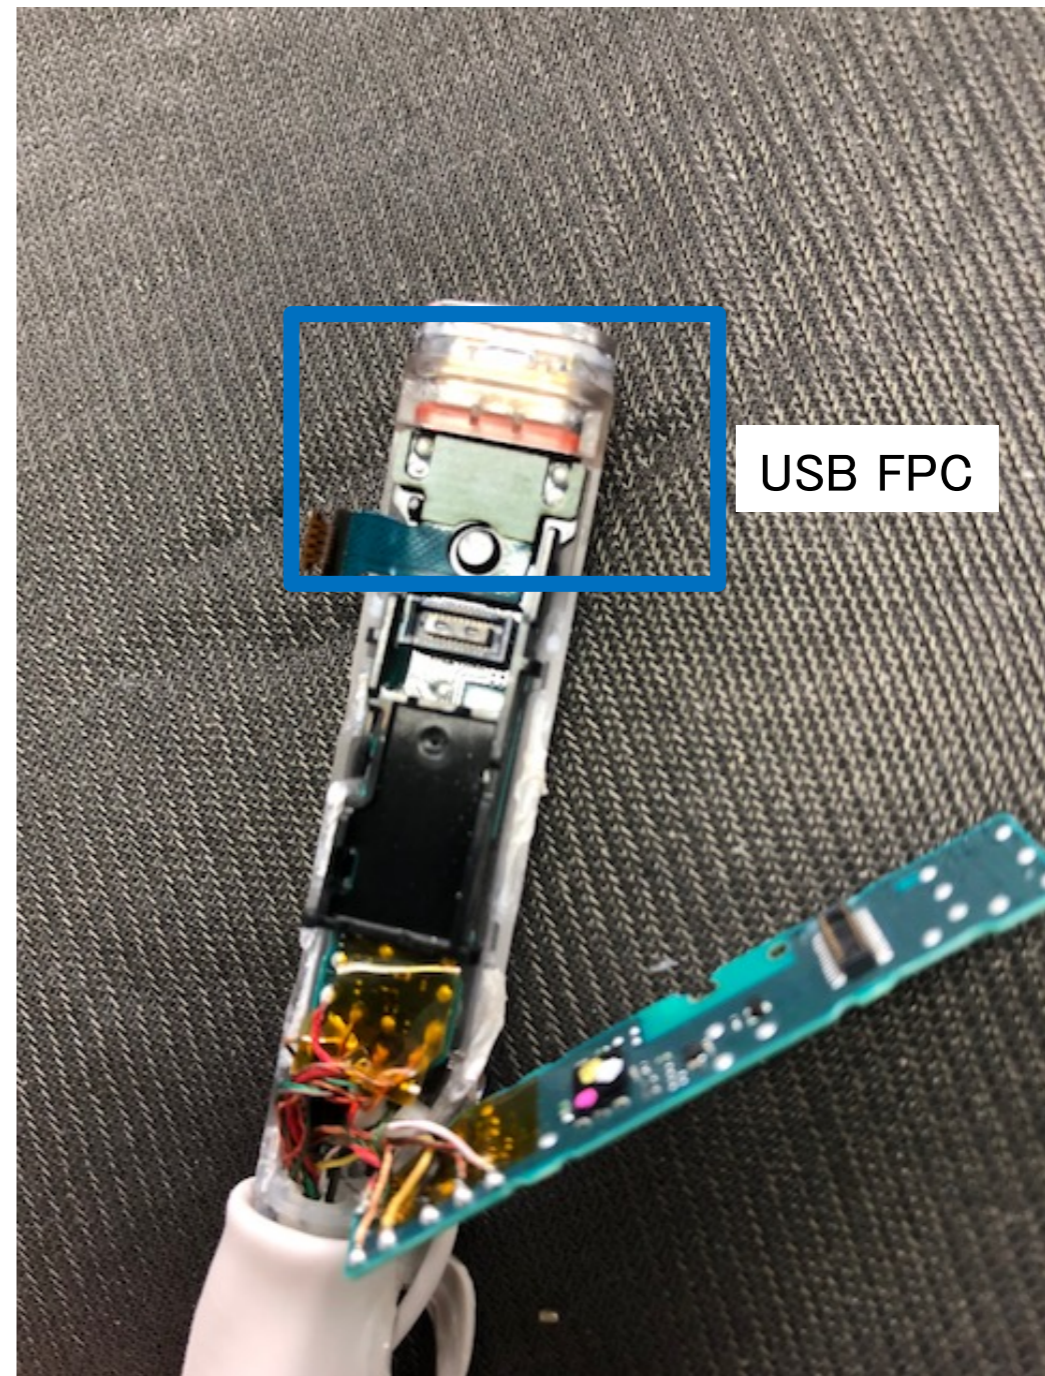

Neckband Left side