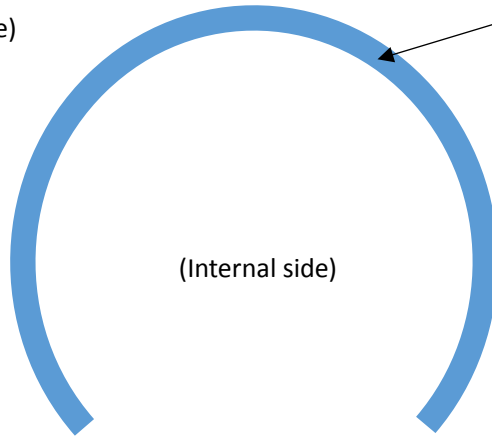

## Label and Label Location

FCC ID: PY7-80664G

(External side)

FCC ID: PY7-80664G

Note: FCC 15.19 (a) statement will be on the user manual due to no practical space on the device.