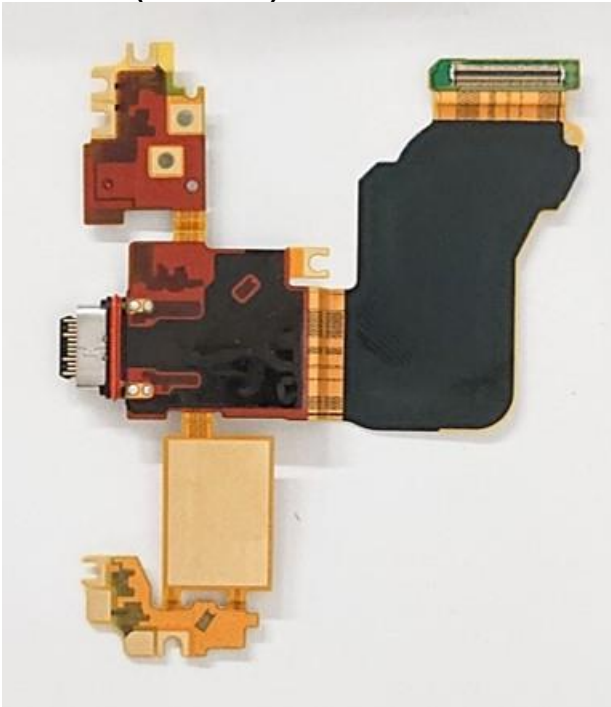

FCC ID: PY7-80422D Internal Photo

Without Rear panel

Without PBA and Battery

Rear panel

Internal PWB with Shield cases (Front-side)

Internal PWB without Shield cases (Front-side)

Internal PWB with Shield cases (Rear-side)

Internal PWB without Shield cases (Rear-side)

SONY

USB-FPC (Front-side)

USB-FPC (Rear-side)

Battery: