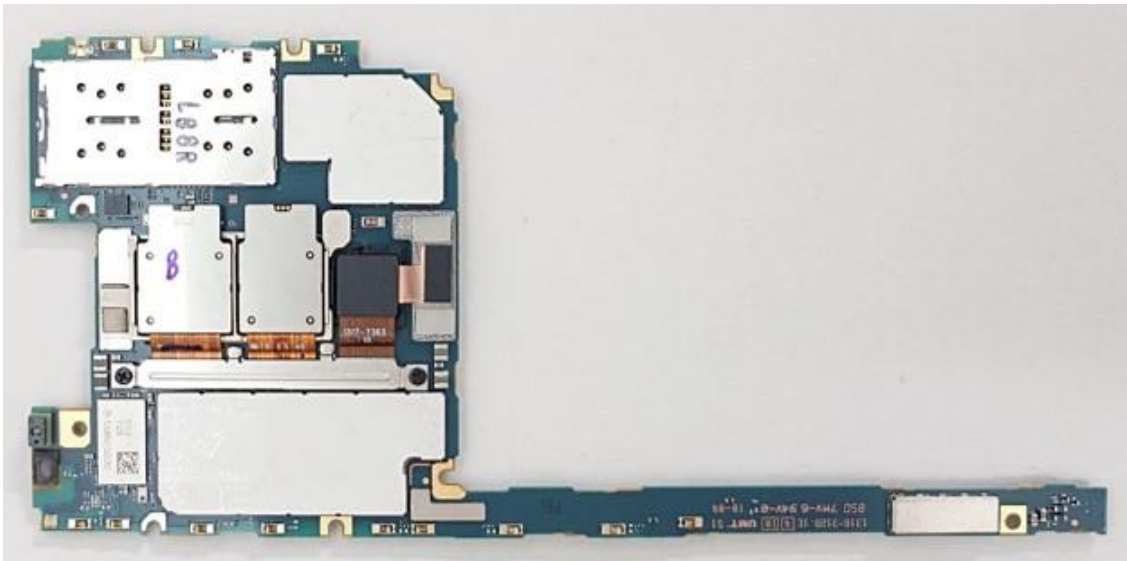

FCC ID: PY7-80422D Internal Photo

Without Rear panel

Without PBA and Battery

Rear panel

Internal PWB with Shield cases (Front-side)

Internal PWB without Shield cases (Front-side)

Internal PWB with Shield cases (Rear-side)

Internal PWB without Shield cases (Rear-side)

SONY

USB-FPC (Front-side)

USB-FPC (Rear-side)

Battery: