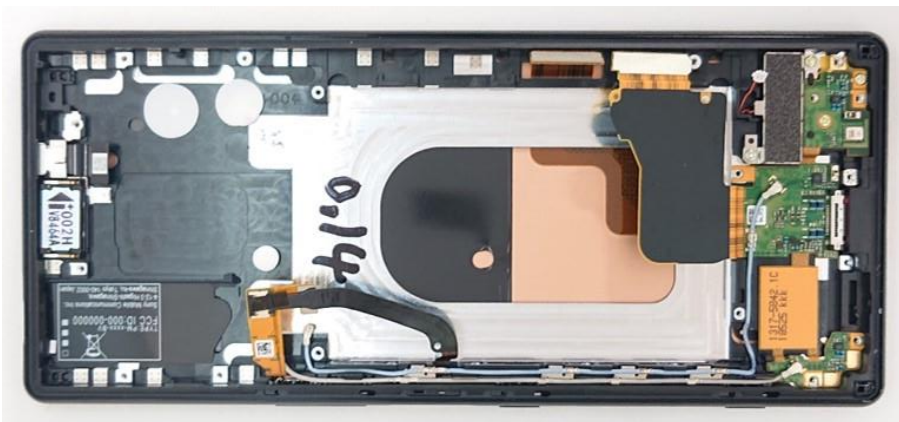

FCC ID: PY7-80422D Internal Photo

Without Rear panel

Without PBA and Battery

Rear panel

Internal PWB with Shield cases (Front-side)

Internal PWB without Shield cases (Front-side)

Internal PWB with Shield cases (Rear-side)

Internal PWB without Shield cases (Rear-side)

SONY

USB-FPC (Front-side)

USB-FPC (Rear-side)

Battery: