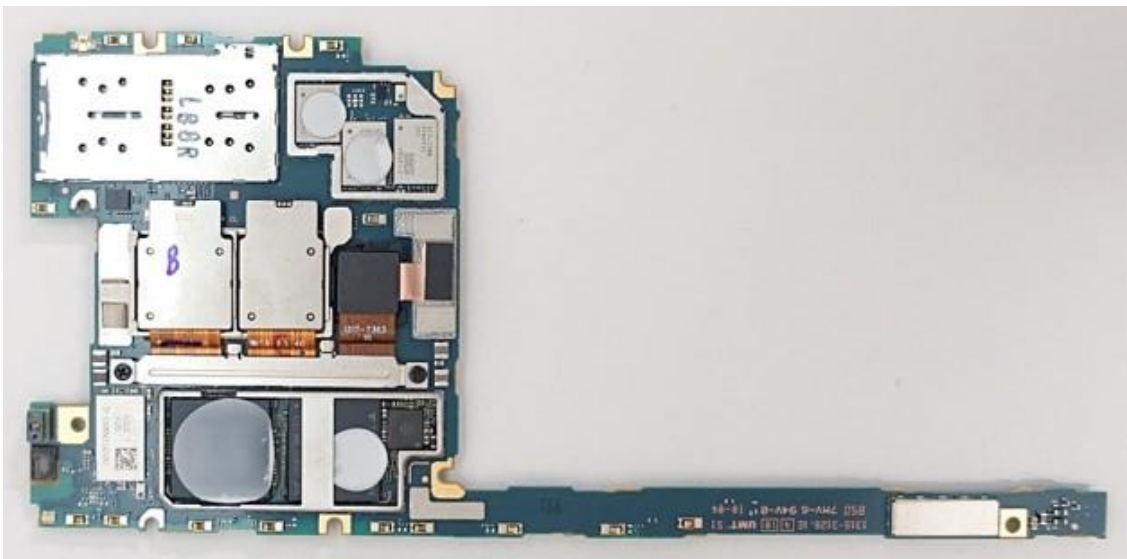

FCC ID: PY7-80422D Internal Photo

Without Rear panel

Without PBA and Battery

Rear panel

Internal PWB with Shield cases (Front-side)

Internal PWB without Shield cases (Front-side)

Internal PWB with Shield cases (Rear-side)

Internal PWB without Shield cases (Rear-side)

SONY

USB-FPC (Front-side)

USB-FPC (Rear-side)

Battery: