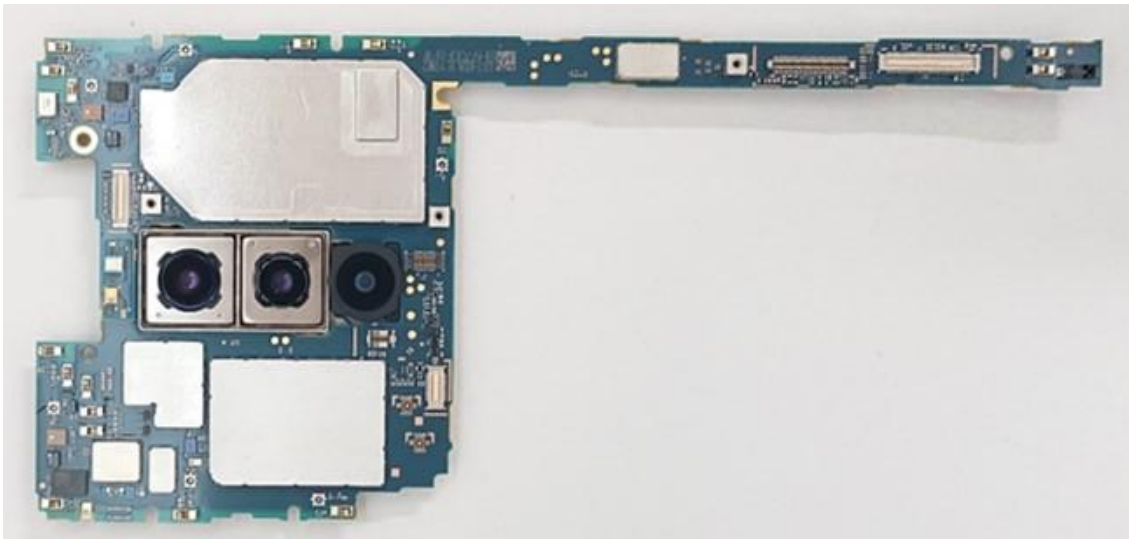

FCC ID: PY7-80422D Internal Photo

Without Rear panel

Without PBA and Battery

Rear panel

Internal PWB with Shield cases (Front-side)

Internal PWB without Shield cases (Front-side)

Internal PWB with Shield cases (Rear-side)

Internal PWB without Shield cases (Rear-side)

SONY

USB-FPC (Front-side)

USB-FPC (Rear-side)

Battery: