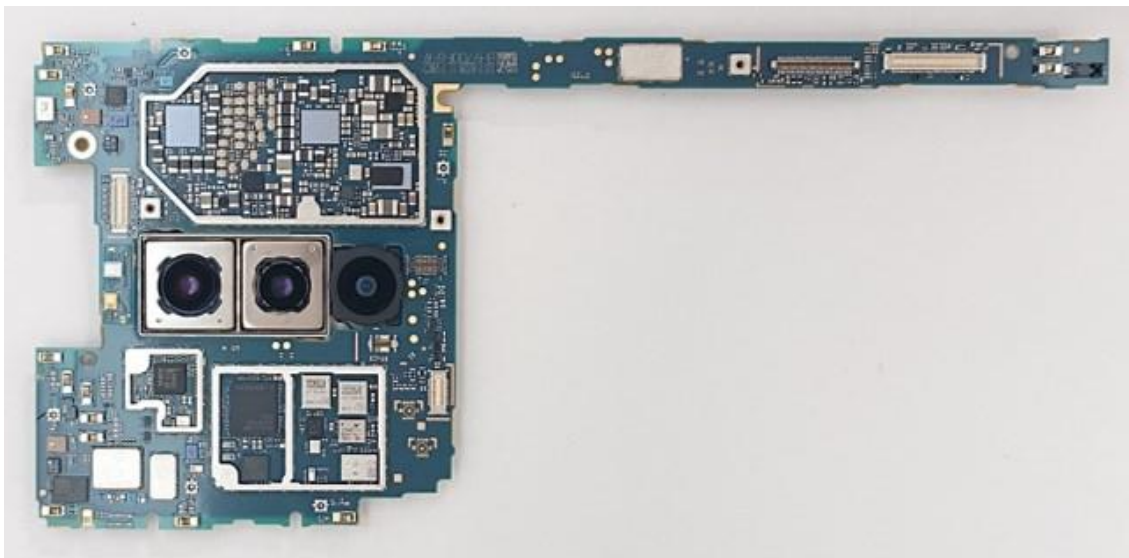

FCC ID: PY7-80422D Internal Photo

Without Rear panel

Without PBA and Battery

Rear panel

Internal PWB with Shield cases (Front-side)

Internal PWB without Shield cases (Front-side)

Internal PWB with Shield cases (Rear-side)

Internal PWB without Shield cases (Rear-side)

SONY

USB-FPC (Front-side)

USB-FPC (Rear-side)

Battery: