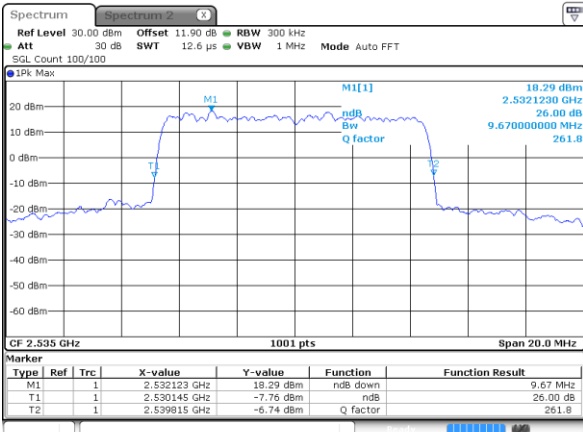

Middle Channel / 10MHz / QPSK

Date: 24 AUG 2017 13:49:30