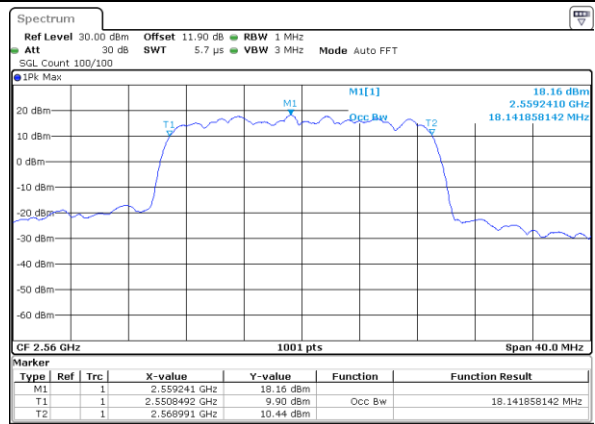

Middle Channel / 20MHz / 64QAM

Date: 19.OCT.2017 16:55:47

Highest Channel / 15MHz / 64QAM

Date: 19.OCT.2017 16:48:43

Highest Channel / 20MHz / 64QAM

Date: 19.OCT.2017 16:57:00

Conducted Band Edge

LTE Band 7 / 5MHz / QPSK

Lowest Band Edge / 1 RB

Date: 24 AUG 2017 11:28:59

Highest Band Edge / 1 RB

Date: 24 AUG 2017 11:38:29

Lowest Band Edge / Full RB

Date: 24 AUG 2017 11:31:17

Highest Band Edge / Full RB

Date: 24 AUG 2017 13:38:00