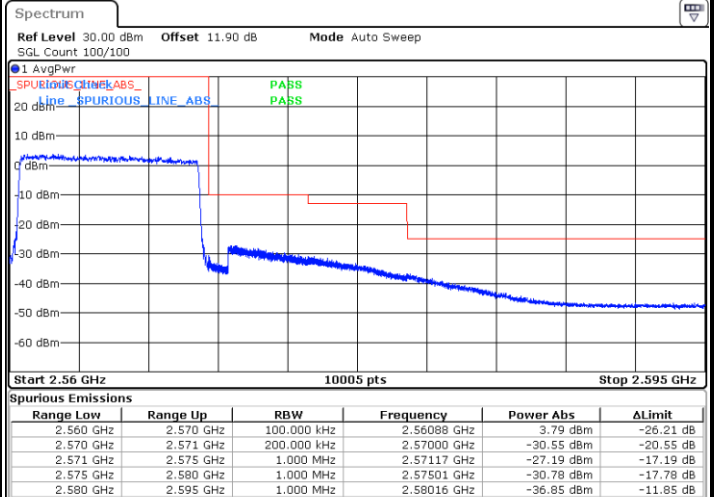

Highest Band Edge / Full RB

Date: 19.OCT.2017 16:34:37

LTE Band 7 / 10MHz / QPSK

Lowest Band Edge / 1 RB

Date: 24 AUG 2017 13:43:45

Highest Band Edge / 1 RB

Date: 24 AUG.2017 13:53:15

Lowest Band Edge / Full RB

Date: 24 AUG.2017 13:46:03

Highest Band Edge / Full RB

Date: 24 AUG.2017 13:55:34

LTE Band 7 / 10MHz / 16QAM

Lowest Band Edge / 1 RB

Date: 24 AUG 2017 13:44:54

Highest Band Edge / 1 RB

Date: 24 AUG 2017 13:54:24

Lowest Band Edge / Full RB

Date: 24 AUG 2017 13:47:13

Highest Band Edge / Full RB

Date: 24 AUG 2017 13:56:43

LTE Band 7 / 10MHz / 64QAM

Lowest Band Edge / 1 RB

Date: 19.OCT.2017 16:37:00

Highest Band Edge / 1 RB

Date: 19.OCT.2017 16:41:45

Lowest Band Edge / Full RB

Date: 19.OCT.2017 16:38:09

Highest Band Edge / Full RB

Date: 19.OCT.2017 16:42:54

LTE Band 7 / 15MHz / QPSK

Lowest Band Edge / 1 RB

Date: 24 AUG 2017 14:00:19