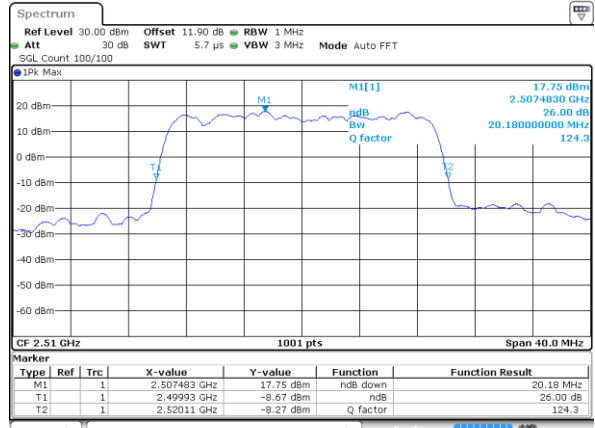

Date: 19.OCT.2017 16:40:36

LTE Band 7

Lowest Channel / 15MHz / 64QAM

Date: 19.OCT.2017 16:44:08

Lowest Channel / 20MHz / 64QAM

Date: 19.OCT.2017 16:52:25

Middle Channel / 15MHz / 64QAM

Date: 19.OCT.2017 16:47:39

Middle Channel / 20MHz / 64QAM

Date: 19.OCT.2017 16:55:57

Highest Channel / 15MHz / 64QAM

Date: 19.OCT.2017 16:48:53

Highest Channel / 20MHz / 64QAM

Date: 19.OCT.2017 16:57:10

Occupied Bandwidth

Mode	LTE Band 7 : 99%OBW(MHz)											
BW	1.4MHz		3MHz		5MHz		10MHz		15MHz		20MHz	
Mod.	QPSK	16QAM	QPSK	16QAM	QPSK	16QAM	QPSK	16QAM	QPSK	16QAM	QPSK	16QAM
Lowest CH	-	-	-	-	4.47	4.49	9.11	8.99	13.46	13.49	18.3	18.38
Middle CH	-	-	-	-	4.48	4.5	8.99	9.01	13.43	13.4	18.22	18.22
Highest CH	-	-	-	-	4.48	4.52	9.03	9.01	13.4	13.4	18.34	18.26
Mode	LTE Band 7 : 99%OBW(MHz)											
BW	1.4MHz		3MHz		5MHz		10MHz		15MHz		20MHz	
Mod.	64QAM		64QAM		64QAM		64QAM		64QAM		64QAM	
Lowest CH	-	-	-	-	4.52	-	9.03	-	13.43	-	18.38	-
Middle CH	-	-	-	-	4.48	-	9.05	-	13.43	-	18.34	-
Highest CH	-	-	-	-	4.48	-	8.97	-	13.37	-	18.14	-