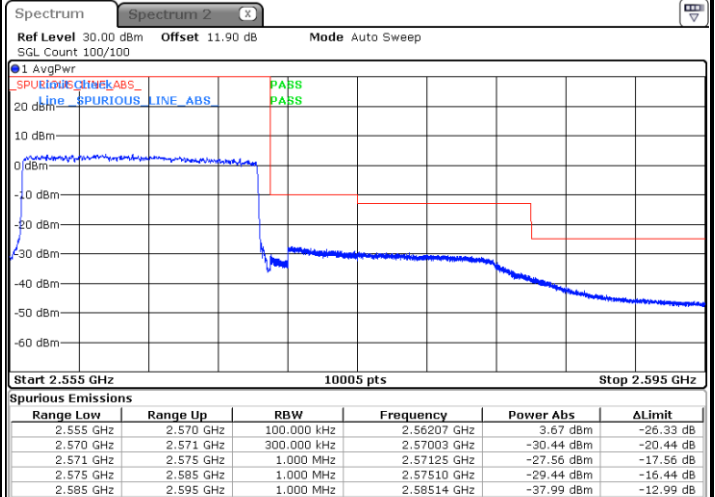

Lowest Band Edge / Full RB

Date: 24 AUG 2017 13:47:13

Highest Band Edge / Full RB

Date: 24 AUG 2017 13:56:43

LTE Band 7 / 10MHz / 64QAM

Lowest Band Edge / 1 RB

Date: 19.OCT.2017 16:37:00

Highest Band Edge / 1 RB

Date: 19.OCT.2017 16:41:45

Lowest Band Edge / Full RB

Date: 19.OCT.2017 16:38:09

Highest Band Edge / Full RB

Date: 19.OCT.2017 16:42:54

LTE Band 7 / 15MHz / QPSK

Lowest Band Edge / 1 RB

Date: 24 AUG 2017 14:00:19

Highest Band Edge / 1 RB

Date: 24 AUG.2017 14:11:18

Lowest Band Edge / Full RB

Date: 24 AUG.2017 14:02:37

Highest Band Edge / Full RB

Date: 24 AUG.2017 14:13:37

LTE Band 7 / 15MHz / 16QAM

Lowest Band Edge / 1 RB

Date: 24 AUG 2017 14:01:28

Highest Band Edge / 1 RB

Date: 24 AUG.2017 14:12:27

Lowest Band Edge / Full RB

Date: 24 AUG.2017 14:03:47

Highest Band Edge / Full RB

Date: 24 AUG 2017 14:14:46