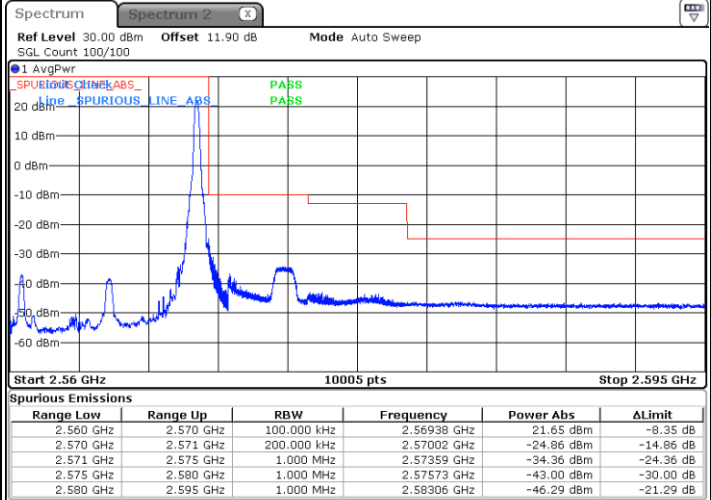

Date: 24 AUG 2017 13:40:09

LTE Band 7 / 5MHz / 64QAM

Lowest Band Edge / 1RB

Date: 19.OCT.2017 16:28:43

Highest Band Edge / 1 RB

Date: 19.OCT.2017 16:33:28

Lowest Band Edge / Full RB

Date: 19.OCT.2017 16:29:52

Highest Band Edge / Full RB

Date: 19.OCT.2017 16:34:37

LTE Band 7 / 10MHz / QPSK

Lowest Band Edge / 1 RB

Date: 24 AUG 2017 13:43:45

Highest Band Edge / 1 RB

Date: 24 AUG.2017 13:53:15

Lowest Band Edge / Full RB

Date: 24 AUG.2017 13:46:03

Highest Band Edge / Full RB

Date: 24 AUG.2017 13:55:34

LTE Band 7 / 10MHz / 16QAM

Lowest Band Edge / 1 RB

Date: 24 AUG 2017 13:44:54

Highest Band Edge / 1 RB

Date: 24 AUG 2017 13:54:24

Lowest Band Edge / Full RB

Date: 24 AUG 2017 13:47:13

Highest Band Edge / Full RB

Date: 24 AUG 2017 13:56:43

LTE Band 7 / 10MHz / 64QAM

Lowest Band Edge / 1 RB

Date: 19.OCT.2017 16:37:00

Highest Band Edge / 1 RB