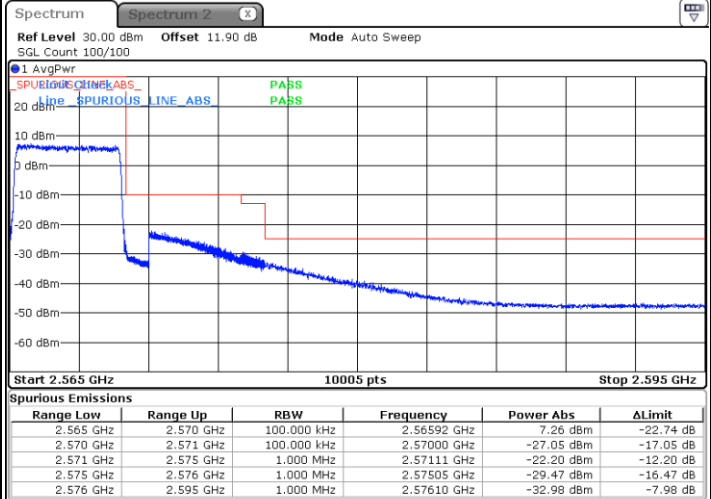

Lowest Band Edge / 1 RB

Date: 24 AUG 2017 11:28:59

Highest Band Edge / 1 RB

Date: 24 AUG 2017 11:38:29

Lowest Band Edge / Full RB

Date: 24 AUG 2017 11:31:17

Highest Band Edge / Full RB

Date: 24 AUG 2017 13:38:00

LTE Band 7 / 5MHz / 16QAM

Lowest Band Edge / 1 RB

Highest Band Edge / 1 RB

Date: 24 AUG 2017 11:30:08

Date: 24 AUG 2017 11:39:39

Lowest Band Edge / Full RB

Highest Band Edge / Full RB

Date: 24 AUG 2017 11:32:27

Date: 24 AUG 2017 13:40:09

LTE Band 7 / 5MHz / 64QAM

Lowest Band Edge / 1RB

Date: 19.OCT.2017 16:28:43

Highest Band Edge / 1 RB

Date: 19.OCT.2017 16:33:28

Lowest Band Edge / Full RB

Date: 19.OCT.2017 16:29:52

Highest Band Edge / Full RB

Date: 19.OCT.2017 16:34:37

LTE Band 7 / 10MHz / QPSK

Lowest Band Edge / 1 RB

Date: 24 AUG 2017 13:43:45

Highest Band Edge / 1 RB

Date: 24 AUG.2017 13:53:15

Lowest Band Edge / Full RB