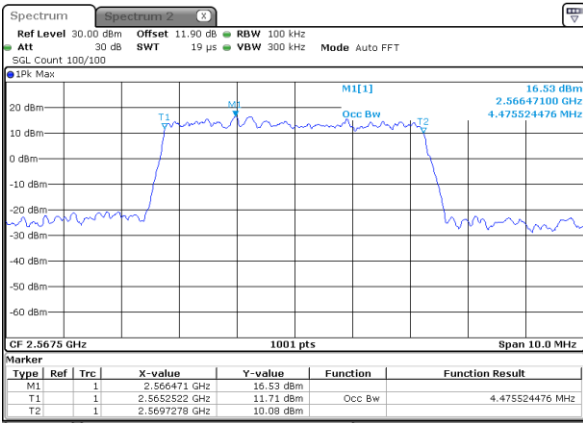

Middle Channel / 20MHz / 64QAM

Date: 19.OCT.2017 16:55:57

Highest Channel / 15MHz / 64QAM

Date: 19.OCT.2017 16:48:53

Highest Channel / 20MHz / 64QAM

Date: 19.OCT.2017 16:57:10

Occupied Bandwidth

Mode	LTE Band 7 : 99%OBW(MHz)											
BW	1.4MHz		3MHz		5MHz		10MHz		15MHz		20MHz	
Mod.	QPSK	16QAM	QPSK	16QAM	QPSK	16QAM	QPSK	16QAM	QPSK	16QAM	QPSK	16QAM
Lowest CH	-	-	-	-	4.47	4.49	9.11	8.99	13.46	13.49	18.3	18.38
Middle CH	-	-	-	-	4.48	4.5	8.99	9.01	13.43	13.4	18.22	18.22
Highest CH	-	-	-	-	4.48	4.52	9.03	9.01	13.4	13.4	18.34	18.26
Mode	LTE Band 7 : 99%OBW(MHz)											
BW	1.4MHz		3MHz		5MHz		10MHz		15MHz		20MHz	
Mod.	64QAM		64QAM		64QAM		64QAM		64QAM		64QAM	
Lowest CH	-	-	-	-	4.52	-	9.03	-	13.43	-	18.38	-
Middle CH	-	-	-	-	4.48	-	9.05	-	13.43	-	18.34	-
Highest CH	-	-	-	-	4.48	-	8.97	-	13.37	-	18.14	-

LTE Band 7

Lowest Channel / 5MHz / QPSK

Date: 24 AUG 2017 11:27:20

Lowest Channel / 5MHz / 16QAM

Date: 24 AUG 2017 11:27:30

Middle Channel / 5MHz / QPSK

Date: 24 AUG 2017 11:34:24

Middle Channel / 5MHz / 16QAM

Date: 24 AUG 2017 11:34:34

Highest Channel / 5MHz / QPSK

Date: 24 AUG 2017 11:36:50

Highest Channel / 5MHz / 16QAM

Date: 24 AUG 2017 11:37:01

LTE Band 7

Lowest Channel / 10MHz / QPSK

Date: 24 AUG 2017 13:42:06