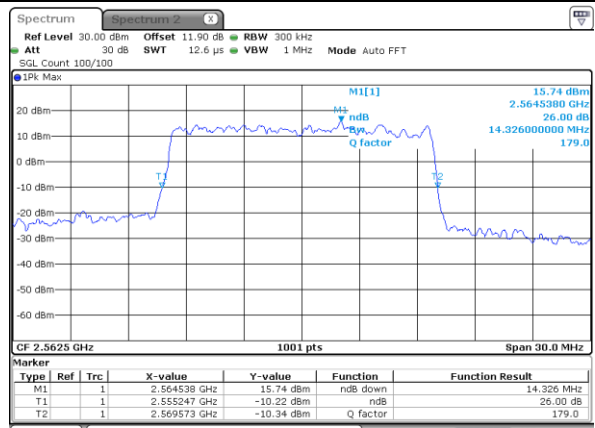

Highest Channel / 10MHz / 16QAM

Date: 24 AUG 2017 13:52:06

LTE Band 7

Lowest Channel / 15MHz / QPSK

Date: 24 AUG 2017 13:59:00

Lowest Channel / 15MHz / 16QAM

Date: 24 AUG 2017 13:59:10

Middle Channel / 15MHz / QPSK

Date: 24 AUG 2017 14:06:03

Middle Channel / 15MHz / 16QAM

Date: 24 AUG 2017 14:06:13

Highest Channel / 15MHz / QPSK

Date: 24 AUG 2017 14:09:59

Highest Channel / 15MHz / 16QAM

Date: 24 AUG 2017 14:10:09

LTE Band 7