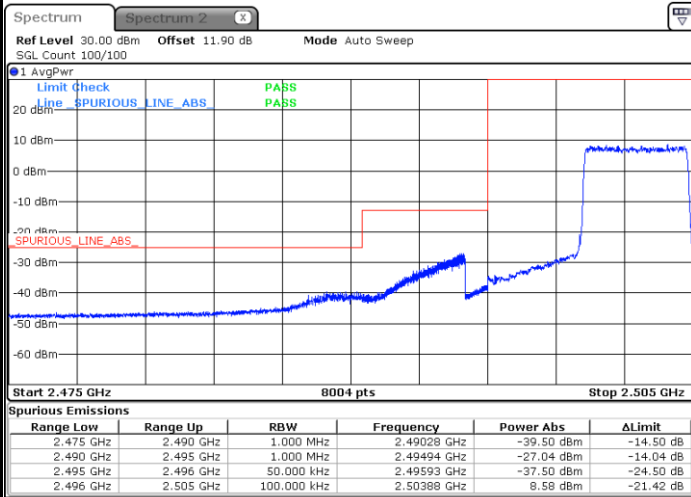

Middle Channel / 20MHz / 64QAM

Date: 19.OCT.2017 16:55:47

Highest Channel / 15MHz / 64QAM

Date: 19.OCT.2017 16:48:43

Highest Channel / 20MHz / 64QAM

Date: 19.OCT.2017 16:57:00

Conducted Band Edge

LTE Band 7 / 5MHz / QPSK

Lowest Band Edge / 1 RB

Date: 24 AUG 2017 11:28:59

Highest Band Edge / 1 RB

Date: 24 AUG 2017 11:38:29

Lowest Band Edge / Full RB

Date: 24 AUG 2017 11:31:17

Highest Band Edge / Full RB

Date: 24 AUG 2017 13:38:00

LTE Band 7 / 5MHz / 16QAM

Lowest Band Edge / 1 RB

Highest Band Edge / 1 RB

Date: 24 AUG 2017 11:30:08

Date: 24 AUG 2017 11:39:39

Lowest Band Edge / Full RB

Highest Band Edge / Full RB

Date: 24 AUG 2017 11:32:27

Date: 24 AUG 2017 13:40:09

LTE Band 7 / 5MHz / 64QAM

Lowest Band Edge / 1RB

Date: 19.OCT.2017 16:28:43

Highest Band Edge / 1 RB

Date: 19.OCT.2017 16:33:28

Lowest Band Edge / Full RB

Date: 19.OCT.2017 16:29:52