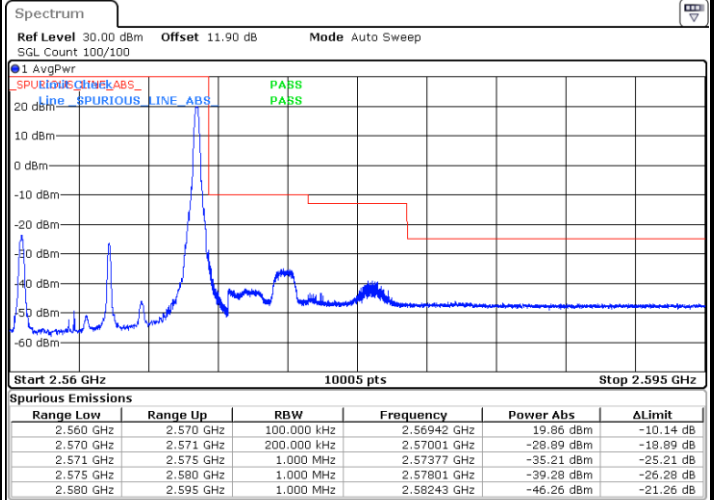

Highest Band Edge / Full RB

Date: 19.OCT.2017 16:34:37

LTE Band 7 / 10MHz / QPSK

Lowest Band Edge / 1 RB

Date: 24 AUG 2017 13:43:45

Highest Band Edge / 1 RB

Date: 24 AUG.2017 13:53:15

Lowest Band Edge / Full RB

Date: 24 AUG.2017 13:46:03

Highest Band Edge / Full RB

Date: 24 AUG.2017 13:55:34

LTE Band 7 / 10MHz / 16QAM

Lowest Band Edge / 1 RB

Date: 24 AUG 2017 13:44:54

Highest Band Edge / 1 RB

Date: 24 AUG 2017 13:54:24

Lowest Band Edge / Full RB

Date: 24 AUG 2017 13:47:13

Highest Band Edge / Full RB

Date: 24 AUG 2017 13:56:43

LTE Band 7 / 10MHz / 64QAM

Lowest Band Edge / 1 RB

Date: 19.OCT.2017 16:37:00

Highest Band Edge / 1 RB

Date: 19.OCT.2017 16:41:45

Lowest Band Edge / Full RB

Date: 19.OCT.2017 16:38:09

Highest Band Edge / Full RB

Date: 19.OCT.2017 16:42:54

LTE Band 7 / 15MHz / QPSK

Lowest Band Edge / 1 RB

Date: 24 AUG 2017 14:00:19