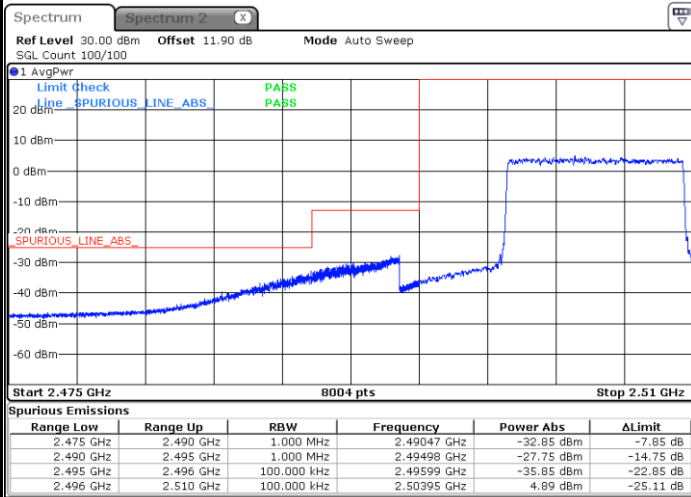

Highest Band Edge / Full RB

Date: 19.OCT.2017 16:34:37

LTE Band 7 / 10MHz / QPSK

Lowest Band Edge / 1 RB

Date: 24 AUG 2017 13:43:45

Highest Band Edge / 1 RB

Date: 24 AUG.2017 13:53:15

Lowest Band Edge / Full RB

Date: 24 AUG.2017 13:46:03

Highest Band Edge / Full RB

Date: 24 AUG.2017 13:55:34

LTE Band 7 / 10MHz / 16QAM

Lowest Band Edge / 1 RB

Date: 24 AUG 2017 13:44:54

Highest Band Edge / 1 RB

Date: 24 AUG 2017 13:54:24

Lowest Band Edge / Full RB

Date: 24 AUG 2017 13:47:13

Highest Band Edge / Full RB

Date: 24 AUG 2017 13:56:43

LTE Band 7 / 10MHz / 64QAM

Lowest Band Edge / 1 RB

Date: 19.OCT.2017 16:37:00

Highest Band Edge / 1 RB

Date: 19.OCT.2017 16:41:45

Lowest Band Edge / Full RB

Date: 19.OCT.2017 16:38:09

Highest Band Edge / Full RB

Date: 19.OCT.2017 16:42:54

LTE Band 7 / 15MHz / QPSK

Lowest Band Edge / 1 RB

Date: 24 AUG 2017 14:00:19