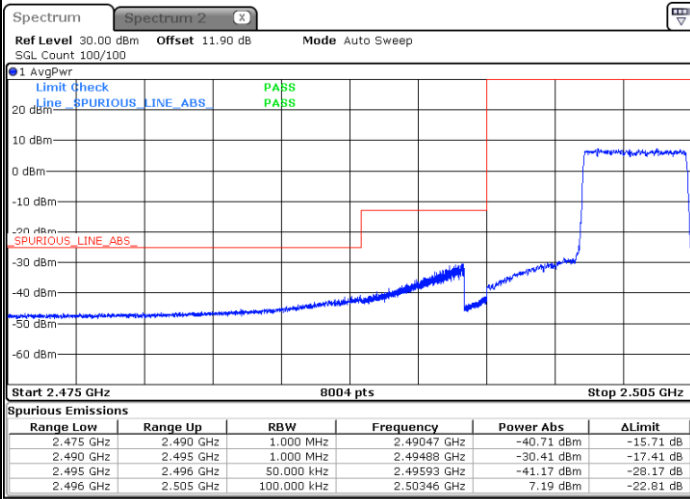

Lowest Band Edge / 1 RB

Date: 24 AUG 2017 11:28:59

Highest Band Edge / 1 RB

Date: 24 AUG 2017 11:38:29

Lowest Band Edge / Full RB

Date: 24 AUG 2017 11:31:17

Highest Band Edge / Full RB

Date: 24 AUG 2017 13:38:00

LTE Band 7 / 5MHz / 16QAM

Lowest Band Edge / 1 RB

Highest Band Edge / 1 RB

Date: 24 AUG 2017 11:30:08

Date: 24 AUG 2017 11:39:39

Lowest Band Edge / Full RB

Highest Band Edge / Full RB

Date: 24 AUG 2017 11:32:27

Date: 24 AUG 2017 13:40:09

LTE Band 7 / 5MHz / 64QAM

Lowest Band Edge / 1RB

Date: 19.OCT.2017 16:28:43

Highest Band Edge / 1 RB

Date: 19.OCT.2017 16:33:28

Lowest Band Edge / Full RB

Date: 19.OCT.2017 16:29:52

Highest Band Edge / Full RB

Date: 19.OCT.2017 16:34:37

LTE Band 7 / 10MHz / QPSK

Lowest Band Edge / 1 RB

Date: 24 AUG 2017 13:43:45

Highest Band Edge / 1 RB

Date: 24 AUG.2017 13:53:15

Lowest Band Edge / Full RB