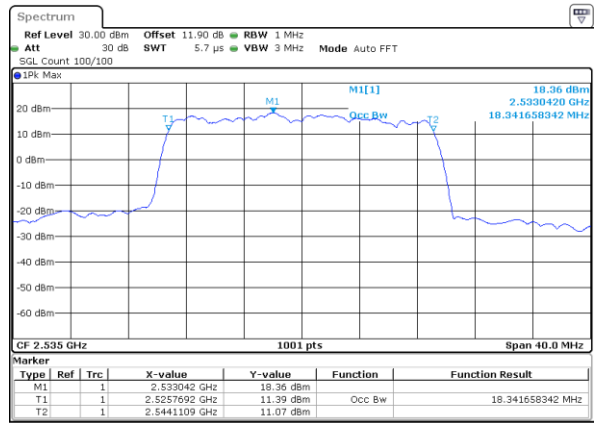

Date: 19.OCT.2017 16:35:41

Middle Channel / 5MHz / 64QAM

Date: 19.OCT.2017 16:30:56

Middle Channel / 10MHz / 64QAM

Date: 19.OCT.2017 16:39:13

Highest Channel / 5MHz / 64QAM

Date: 19.OCT.2017 16:32:09

Highest Channel / 10MHz / 64QAM

Date: 19.OCT.2017 16:40:26

LTE Band 7

Lowest Channel / 15MHz / 64QAM

Date: 19.OCT.2017 16:43:58

Lowest Channel / 20MHz / 64QAM

Date: 19.OCT.2017 16:52:15

Middle Channel / 15MHz / 64QAM

Date: 19.OCT.2017 16:47:30

Middle Channel / 20MHz / 64QAM

Date: 19.OCT.2017 16:55:47

Highest Channel / 15MHz / 64QAM

Date: 19.OCT.2017 16:48:43

Highest Channel / 20MHz / 64QAM

Date: 19.OCT.2017 16:57:00

Conducted Band Edge

LTE Band 7 / 5MHz / QPSK

Lowest Band Edge / 1 RB

Date: 24 AUG 2017 11:28:59

Highest Band Edge / 1 RB

Date: 24 AUG 2017 11:38:29

Lowest Band Edge / Full RB

Date: 24 AUG 2017 11:31:17

Highest Band Edge / Full RB

Date: 24 AUG 2017 13:38:00