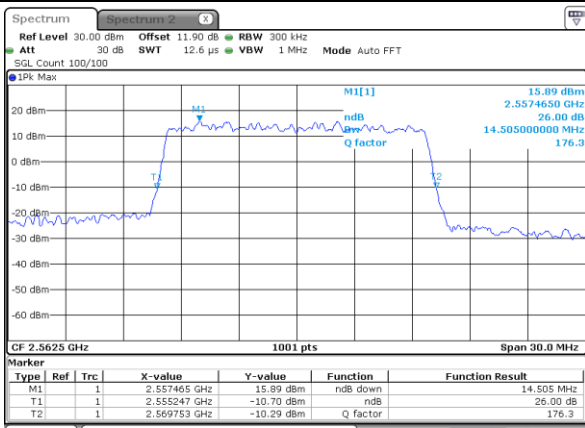

Highest Channel / 10MHz / 16QAM

Date: 24 AUG 2017 13:52:06

LTE Band 7

Lowest Channel / 15MHz / QPSK

Date: 24 AUG 2017 13:59:00

Lowest Channel / 15MHz / 16QAM

Date: 24 AUG 2017 13:59:10

Middle Channel / 15MHz / QPSK

Date: 24 AUG 2017 14:06:03

Middle Channel / 15MHz / 16QAM

Date: 24 AUG 2017 14:06:13

Highest Channel / 15MHz / QPSK

Date: 24 AUG 2017 14:09:59

Highest Channel / 15MHz / 16QAM

Date: 24 AUG 2017 14:10:09

LTE Band 7