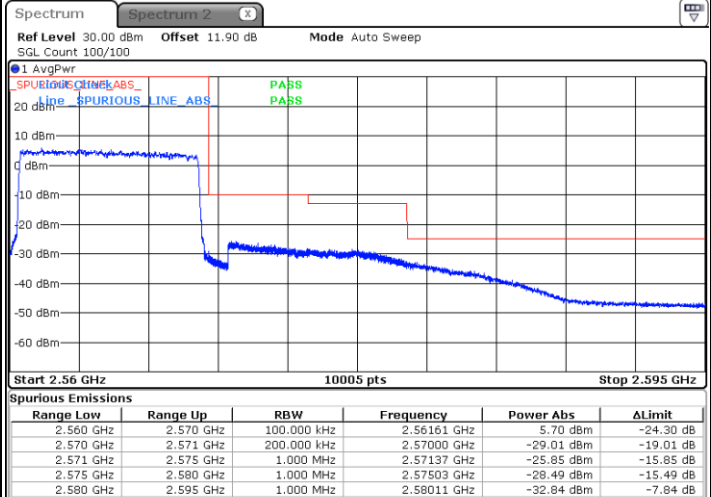

Date: 24 AUG 2017 13:40:09

LTE Band 7 / 5MHz / 64QAM

Lowest Band Edge / 1RB

Date: 19.OCT.2017 16:28:43

Highest Band Edge / 1 RB

Date: 19.OCT.2017 16:33:28

Lowest Band Edge / Full RB

Date: 19.OCT.2017 16:29:52

Highest Band Edge / Full RB

Date: 19.OCT.2017 16:34:37

LTE Band 7 / 10MHz / QPSK

Lowest Band Edge / 1 RB

Date: 24 AUG 2017 13:43:45

Highest Band Edge / 1 RB

Date: 24 AUG.2017 13:53:15

Lowest Band Edge / Full RB

Date: 24 AUG.2017 13:46:03

Highest Band Edge / Full RB

Date: 24 AUG.2017 13:55:34

LTE Band 7 / 10MHz / 16QAM

Lowest Band Edge / 1 RB

Date: 24 AUG 2017 13:44:54

Highest Band Edge / 1 RB

Date: 24 AUG 2017 13:54:24

Lowest Band Edge / Full RB

Date: 24 AUG 2017 13:47:13

Highest Band Edge / Full RB

Date: 24 AUG 2017 13:56:43

LTE Band 7 / 10MHz / 64QAM

Lowest Band Edge / 1 RB

Date: 19.OCT.2017 16:37:00

Highest Band Edge / 1 RB