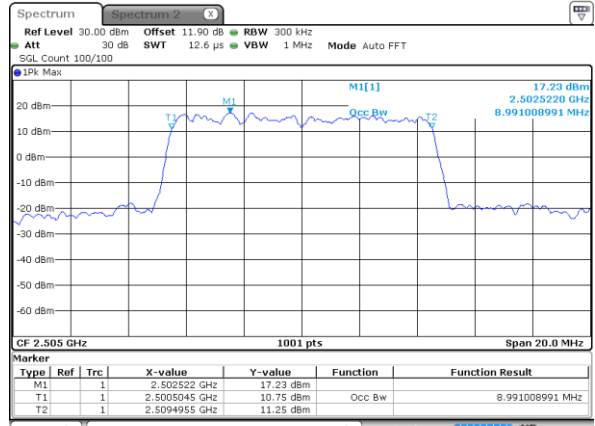

LTE Band 7

Lowest Channel / 5MHz / QPSK

Date: 24 AUG 2017 11:27:20

Lowest Channel / 5MHz / 16QAM

Date: 24 AUG 2017 11:27:30

Middle Channel / 5MHz / QPSK

Date: 24 AUG 2017 11:34:24

Middle Channel / 5MHz / 16QAM

Date: 24 AUG 2017 11:34:34

Highest Channel / 5MHz / QPSK

Date: 24 AUG 2017 11:36:50

Highest Channel / 5MHz / 16QAM

Date: 24 AUG 2017 11:37:01

LTE Band 7

Lowest Channel / 10MHz / QPSK

Date: 24 AUG 2017 13:42:06

Lowest Channel / 10MHz / 16QAM

Date: 24 AUG 2017 13:42:16

Middle Channel / 10MHz / QPSK

Date: 24 AUG 2017 13:49:10

Middle Channel / 10MHz / 16QAM

Date: 24 AUG 2017 13:49:20

Highest Channel / 10MHz / QPSK

Date: 24 AUG 2017 13:51:36