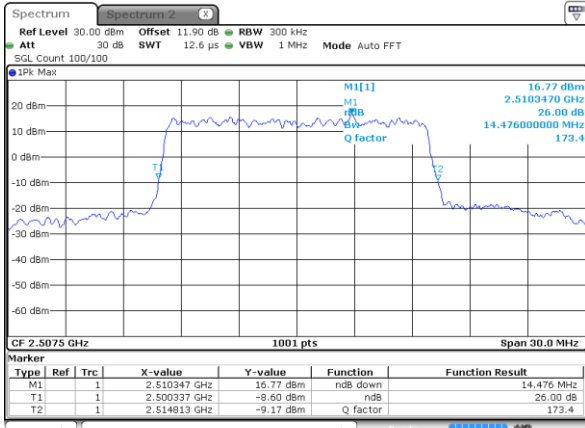

Highest Channel / 10MHz / 16QAM

Date: 24 AUG 2017 13:52:06

LTE Band 7

Lowest Channel / 15MHz / QPSK

Date: 24 AUG 2017 13:59:00

Lowest Channel / 15MHz / 16QAM

Date: 24 AUG 2017 13:59:10

Middle Channel / 15MHz / QPSK

Date: 24 AUG 2017 14:06:03

Middle Channel / 15MHz / 16QAM

Date: 24 AUG 2017 14:06:13

Highest Channel / 15MHz / QPSK

Date: 24 AUG 2017 14:09:59

Highest Channel / 15MHz / 16QAM

Date: 24 AUG 2017 14:10:09

LTE Band 7