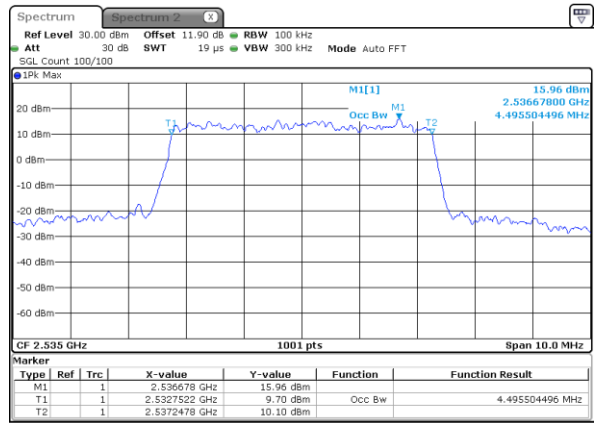

Middle Channel / 20MHz / 64QAM

Date: 19.OCT.2017 16:55:57

Highest Channel / 15MHz / 64QAM

Date: 19.OCT.2017 16:48:53

Highest Channel / 20MHz / 64QAM

Date: 19.OCT.2017 16:57:10

Occupied Bandwidth

Mode	LTE Band 7 : 99%OBW(MHz)											
BW	1.4MHz		3MHz		5MHz		10MHz		15MHz		20MHz	
Mod.	QPSK	16QAM	QPSK	16QAM	QPSK	16QAM	QPSK	16QAM	QPSK	16QAM	QPSK	16QAM
Lowest CH	-	-	-	-	4.47	4.49	9.11	8.99	13.46	13.49	18.3	18.38
Middle CH	-	-	-	-	4.48	4.5	8.99	9.01	13.43	13.4	18.22	18.22
Highest CH	-	-	-	-	4.48	4.52	9.03	9.01	13.4	13.4	18.34	18.26
Mode	LTE Band 7 : 99%OBW(MHz)											
BW	1.4MHz		3MHz		5MHz		10MHz		15MHz		20MHz	
Mod.	64QAM		64QAM		64QAM		64QAM		64QAM		64QAM	
Lowest CH	-	-	-	-	4.52	-	9.03	-	13.43	-	18.38	-
Middle CH	-	-	-	-	4.48	-	9.05	-	13.43	-	18.34	-
Highest CH	-	-	-	-	4.48	-	8.97	-	13.37	-	18.14	-

LTE Band 7

Lowest Channel / 5MHz / QPSK

Date: 24 AUG 2017 11:27:20

Lowest Channel / 5MHz / 16QAM

Date: 24 AUG 2017 11:27:30

Middle Channel / 5MHz / QPSK

Date: 24 AUG 2017 11:34:24

Middle Channel / 5MHz / 16QAM

Date: 24 AUG 2017 11:34:34

Highest Channel / 5MHz / QPSK

Date: 24 AUG 2017 11:36:50

Highest Channel / 5MHz / 16QAM

Date: 24 AUG 2017 11:37:01

LTE Band 7

Lowest Channel / 10MHz / QPSK

Date: 24 AUG 2017 13:42:06