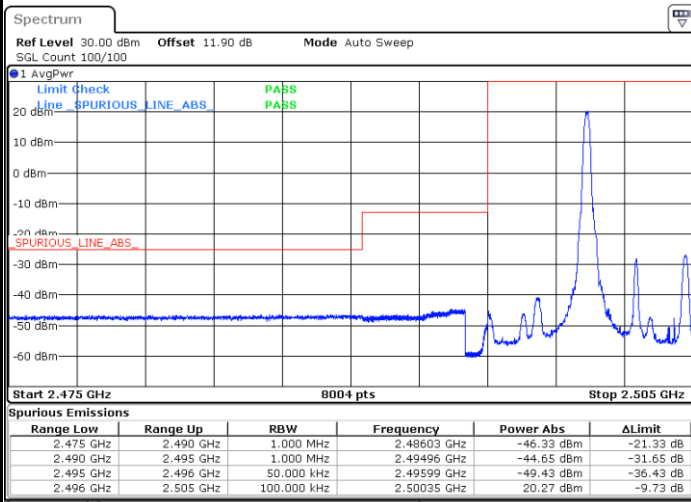

Lowest Band Edge / 1 RB

Date: 24 AUG 2017 11:28:59

Highest Band Edge / 1 RB

Date: 24 AUG 2017 11:38:29

Lowest Band Edge / Full RB

Date: 24 AUG 2017 11:31:17

Highest Band Edge / Full RB

Date: 24 AUG 2017 13:38:00

LTE Band 7 / 5MHz / 16QAM

Lowest Band Edge / 1 RB

Highest Band Edge / 1 RB

Date: 24 AUG 2017 11:30:08

Date: 24 AUG 2017 11:39:39

Lowest Band Edge / Full RB

Highest Band Edge / Full RB

Date: 24 AUG 2017 11:32:27

Date: 24 AUG 2017 13:40:09

LTE Band 7 / 5MHz / 64QAM

Lowest Band Edge / 1RB

Date: 19.OCT.2017 16:28:43

Highest Band Edge / 1 RB

Date: 19.OCT.2017 16:33:28

Lowest Band Edge / Full RB

Date: 19.OCT.2017 16:29:52

Highest Band Edge / Full RB

Date: 19.OCT.2017 16:34:37

LTE Band 7 / 10MHz / QPSK

Lowest Band Edge / 1 RB

Date: 24 AUG 2017 13:43:45

Highest Band Edge / 1 RB

Date: 24 AUG.2017 13:53:15

Lowest Band Edge / Full RB