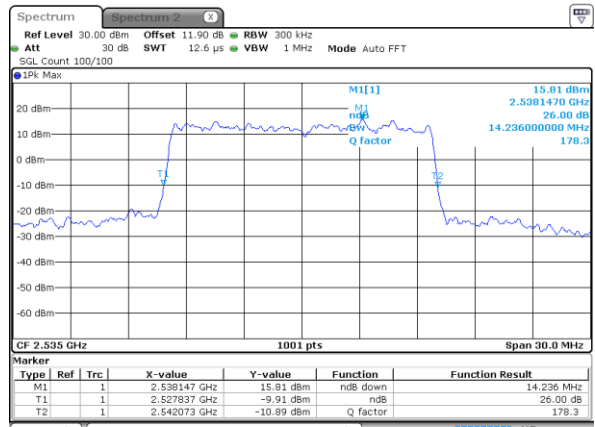

Highest Channel / 10MHz / 16QAM

Date: 24 AUG 2017 13:52:06

LTE Band 7

Lowest Channel / 15MHz / QPSK

Date: 24 AUG 2017 13:59:00

Lowest Channel / 15MHz / 16QAM

Date: 24 AUG 2017 13:59:10

Middle Channel / 15MHz / QPSK

Date: 24 AUG 2017 14:06:03

Middle Channel / 15MHz / 16QAM

Date: 24 AUG 2017 14:06:13

Highest Channel / 15MHz / QPSK

Date: 24 AUG 2017 14:09:59

Highest Channel / 15MHz / 16QAM

Date: 24 AUG 2017 14:10:09

LTE Band 7