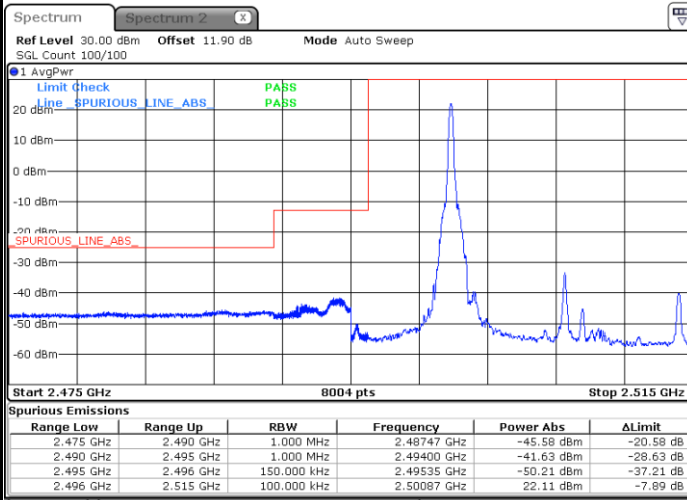

Lowest Band Edge / Full RB

Date: 24 AUG 2017 13:47:13

Highest Band Edge / Full RB

Date: 24 AUG 2017 13:56:43

LTE Band 7 / 10MHz / 64QAM

Lowest Band Edge / 1 RB

Date: 19.OCT.2017 16:37:00

Highest Band Edge / 1 RB

Date: 19.OCT.2017 16:41:45

Lowest Band Edge / Full RB

Date: 19.OCT.2017 16:38:09

Highest Band Edge / Full RB

Date: 19.OCT.2017 16:42:54

LTE Band 7 / 15MHz / QPSK

Lowest Band Edge / 1 RB

Date: 24 AUG 2017 14:00:19

Highest Band Edge / 1 RB

Date: 24 AUG.2017 14:11:18

Lowest Band Edge / Full RB

Date: 24 AUG.2017 14:02:37

Highest Band Edge / Full RB

Date: 24 AUG.2017 14:13:37

LTE Band 7 / 15MHz / 16QAM

Lowest Band Edge / 1 RB

Date: 24 AUG 2017 14:01:28

Highest Band Edge / 1 RB

Date: 24 AUG.2017 14:12:27

Lowest Band Edge / Full RB

Date: 24 AUG.2017 14:03:47

Highest Band Edge / Full RB

Date: 24 AUG 2017 14:14:46