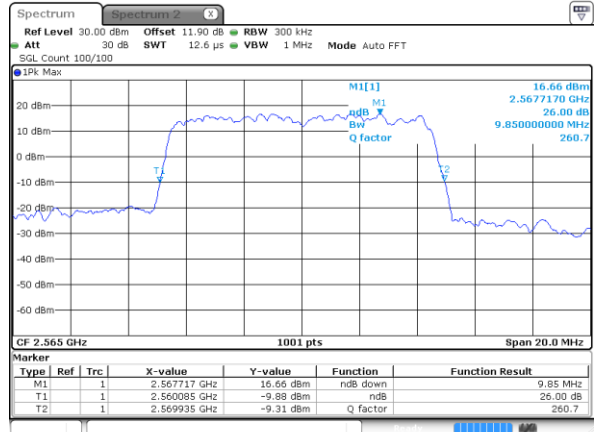

Date: 24 AUG 2017 11:34:54

Highest Channel / 5MHz / QPSK

Date: 24 AUG 2017 11:37:11

Highest Channel / 5MHz / 16QAM

Date: 24 AUG 2017 11:37:21

LTE Band 7

Lowest Channel / 10MHz / QPSK

Date: 24 AUG 2017 13:42:26

Lowest Channel / 10MHz / 16QAM

Date: 24 AUG 2017 13:42:36

Middle Channel / 10MHz / QPSK

Date: 24 AUG 2017 13:49:30

Middle Channel / 10MHz / 16QAM

Date: 24 AUG 2017 13:49:40

Highest Channel / 10MHz / QPSK

Date: 24 AUG 2017 13:51:56

Highest Channel / 10MHz / 16QAM

Date: 24 AUG 2017 13:52:06

LTE Band 7

Lowest Channel / 15MHz / QPSK

Date: 24 AUG 2017 13:59:00

Lowest Channel / 15MHz / 16QAM

Date: 24 AUG 2017 13:59:10

Middle Channel / 15MHz / QPSK