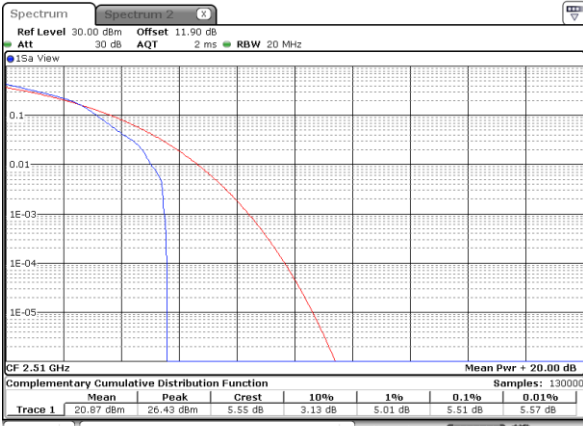

LTE Band 7 / 20MHz / 16QAM

Lowest Channel / 1RB

Date: 24 AUG 2017 14:35:51

Lowest Channel / Full RB

Date: 24 AUG 2017 14:36:00

Middle Channel / 1RB

Date: 24 AUG 2017 14:36:14

Middle Channel / Full RB

Date: 24 AUG 2017 14:36:25

Highest Channel / 1RB

Date: 24 AUG 2017 14:36:41

Highest Channel / Full RB

Date: 24 AUG 2017 14:36:51

LTE Band 7 / 20MHz / 64QAM

Lowest Channel / 1RB

Date: 19.OCT.2017 17:00:36

Lowest Channel / Full RB

Date: 19.OCT.2017 17:00:46

Middle Channel / 1RB

Date: 19.OCT.2017 17:01:13

Middle Channel / Full RB

Date: 19.OCT.2017 17:01:23

Highest Channel / 1RB

Date: 19.OCT.2017 17:01:42