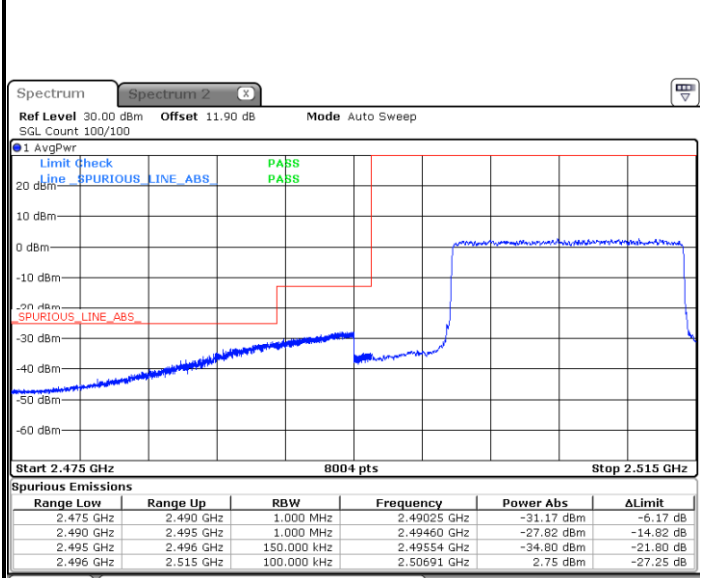

Lowest Band Edge / Full RB

Date: 24 AUG 2017 13:47:13

Highest Band Edge / Full RB

Date: 24 AUG 2017 13:56:43

LTE Band 7 / 10MHz / 64QAM

Lowest Band Edge / 1 RB

Date: 19.OCT.2017 16:37:00

Highest Band Edge / 1 RB

Date: 19.OCT.2017 16:41:45

Lowest Band Edge / Full RB

Date: 19.OCT.2017 16:38:09

Highest Band Edge / Full RB

Date: 19.OCT.2017 16:42:54

LTE Band 7 / 15MHz / QPSK

Lowest Band Edge / 1 RB

Date: 24 AUG 2017 14:00:19

Highest Band Edge / 1 RB

Date: 24 AUG.2017 14:11:18

Lowest Band Edge / Full RB

Date: 24 AUG.2017 14:02:37

Highest Band Edge / Full RB

Date: 24 AUG.2017 14:13:37

LTE Band 7 / 15MHz / 16QAM

Lowest Band Edge / 1 RB

Date: 24 AUG 2017 14:01:28

Highest Band Edge / 1 RB

Date: 24 AUG.2017 14:12:27

Lowest Band Edge / Full RB

Date: 24 AUG.2017 14:03:47

Highest Band Edge / Full RB

Date: 24 AUG 2017 14:14:46