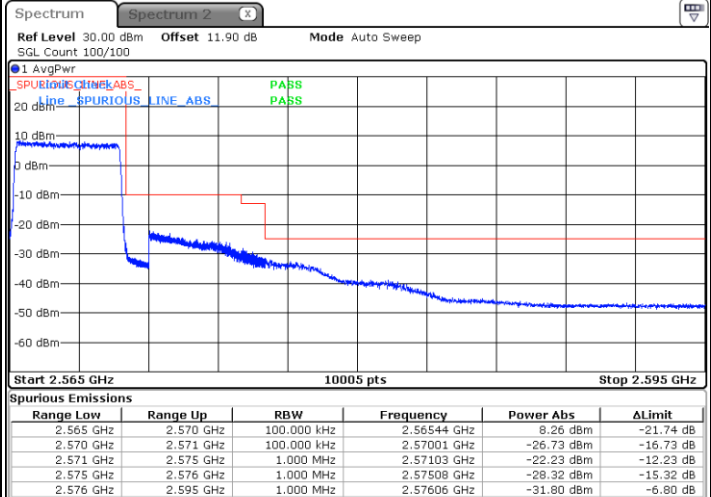

Middle Channel / 20MHz / 64QAM

Date: 19.OCT.2017 16:55:47

Highest Channel / 15MHz / 64QAM

Date: 19.OCT.2017 16:48:43

Highest Channel / 20MHz / 64QAM

Date: 19.OCT.2017 16:57:00

Conducted Band Edge

LTE Band 7 / 5MHz / QPSK

Lowest Band Edge / 1 RB

Date: 24 AUG 2017 11:28:59

Highest Band Edge / 1 RB

Date: 24 AUG 2017 11:38:29

Lowest Band Edge / Full RB

Date: 24 AUG 2017 11:31:17

Highest Band Edge / Full RB

Date: 24 AUG 2017 13:38:00

LTE Band 7 / 5MHz / 16QAM

Lowest Band Edge / 1 RB

Highest Band Edge / 1 RB

Date: 24 AUG 2017 11:30:08

Date: 24 AUG 2017 11:39:39

Lowest Band Edge / Full RB

Highest Band Edge / Full RB

Date: 24 AUG 2017 11:32:27

Date: 24 AUG 2017 13:40:09

LTE Band 7 / 5MHz / 64QAM

Lowest Band Edge / 1RB

Date: 19.OCT.2017 16:28:43

Highest Band Edge / 1 RB

Date: 19.OCT.2017 16:33:28

Lowest Band Edge / Full RB

Date: 19.OCT.2017 16:29:52