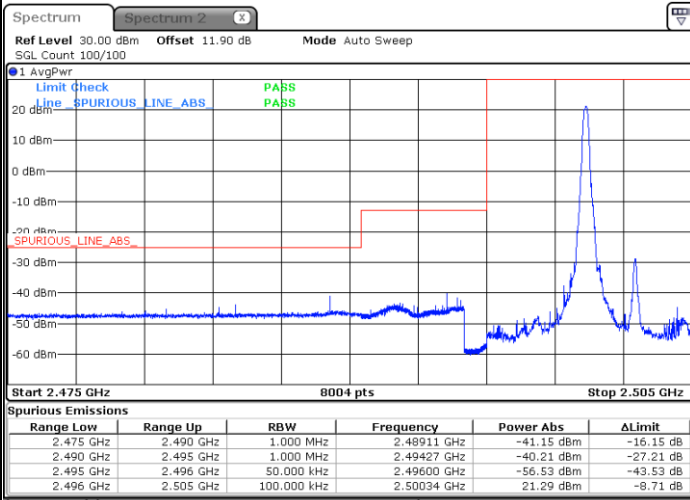

Middle Channel / 20MHz / 64QAM

Date: 19.OCT.2017 16:55:47

Highest Channel / 15MHz / 64QAM

Date: 19.OCT.2017 16:48:43

Highest Channel / 20MHz / 64QAM

Date: 19.OCT.2017 16:57:00

Conducted Band Edge

LTE Band 7 / 5MHz / QPSK

Lowest Band Edge / 1 RB

Date: 24 AUG 2017 11:28:59

Highest Band Edge / 1 RB

Date: 24 AUG 2017 11:38:29

Lowest Band Edge / Full RB

Date: 24 AUG 2017 11:31:17

Highest Band Edge / Full RB

Date: 24 AUG 2017 13:38:00

LTE Band 7 / 5MHz / 16QAM

Lowest Band Edge / 1 RB

Highest Band Edge / 1 RB

Date: 24 AUG 2017 11:30:08

Date: 24 AUG 2017 11:39:39

Lowest Band Edge / Full RB

Highest Band Edge / Full RB

Date: 24 AUG 2017 11:32:27

Date: 24 AUG 2017 13:40:09

LTE Band 7 / 5MHz / 64QAM

Lowest Band Edge / 1RB

Date: 19.OCT.2017 16:28:43

Highest Band Edge / 1 RB

Date: 19.OCT.2017 16:33:28

Lowest Band Edge / Full RB

Date: 19.OCT.2017 16:29:52