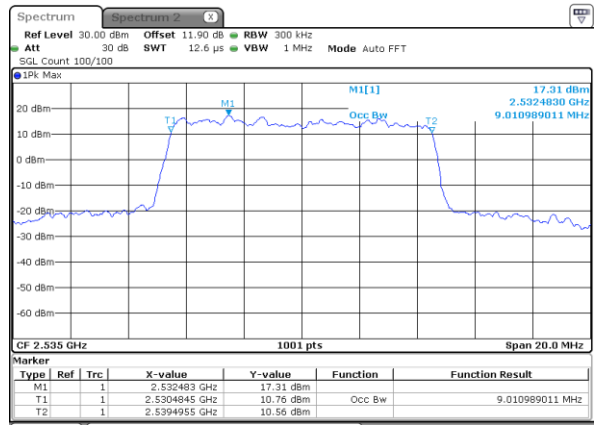

Date: 24 AUG 2017 11:34:34

Highest Channel / 5MHz / QPSK

Date: 24 AUG 2017 11:36:50

Highest Channel / 5MHz / 16QAM

Date: 24 AUG 2017 11:37:01

LTE Band 7

Lowest Channel / 10MHz / QPSK

Date: 24 AUG 2017 13:42:06

Lowest Channel / 10MHz / 16QAM

Date: 24 AUG 2017 13:42:16

Middle Channel / 10MHz / QPSK

Date: 24 AUG 2017 13:49:10

Middle Channel / 10MHz / 16QAM

Date: 24 AUG 2017 13:49:20

Highest Channel / 10MHz / QPSK

Date: 24 AUG 2017 13:51:36

Highest Channel / 10MHz / 16QAM

Date: 24 AUG 2017 13:51:46

LTE Band 7

Lowest Channel / 15MHz / QPSK

Date: 24 AUG 2017 13:58:40

Lowest Channel / 15MHz / 16QAM

Date: 24 AUG 2017 13:58:50

Middle Channel / 15MHz / QPSK