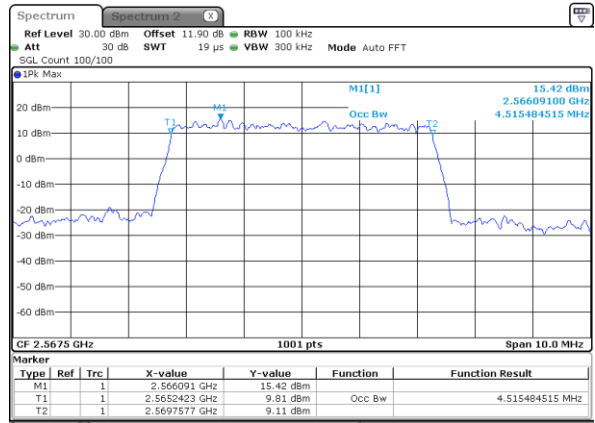

Middle Channel / 20MHz / 64QAM

Date: 19.OCT.2017 16:55:57

Highest Channel / 15MHz / 64QAM

Date: 19.OCT.2017 16:48:53

Highest Channel / 20MHz / 64QAM

Date: 19.OCT.2017 16:57:10

Occupied Bandwidth

Mode	LTE Band 7 : 99%OBW(MHz)											
BW	1.4MHz		3MHz		5MHz		10MHz		15MHz		20MHz	
Mod.	QPSK	16QAM	QPSK	16QAM	QPSK	16QAM	QPSK	16QAM	QPSK	16QAM	QPSK	16QAM
Lowest CH	-	-	-	-	4.47	4.49	9.11	8.99	13.46	13.49	18.3	18.38
Middle CH	-	-	-	-	4.48	4.5	8.99	9.01	13.43	13.4	18.22	18.22
Highest CH	-	-	-	-	4.48	4.52	9.03	9.01	13.4	13.4	18.34	18.26
Mode	LTE Band 7 : 99%OBW(MHz)											
BW	1.4MHz		3MHz		5MHz		10MHz		15MHz		20MHz	
Mod.	64QAM		64QAM		64QAM		64QAM		64QAM		64QAM	
Lowest CH	-	-	-	-	4.52	-	9.03	-	13.43	-	18.38	-
Middle CH	-	-	-	-	4.48	-	9.05	-	13.43	-	18.34	-
Highest CH	-	-	-	-	4.48	-	8.97	-	13.37	-	18.14	-

LTE Band 7

Lowest Channel / 5MHz / QPSK

Date: 24 AUG 2017 11:27:20

Lowest Channel / 5MHz / 16QAM

Date: 24 AUG 2017 11:27:30

Middle Channel / 5MHz / QPSK

Date: 24 AUG 2017 11:34:24

Middle Channel / 5MHz / 16QAM

Date: 24 AUG 2017 11:34:34

Highest Channel / 5MHz / QPSK

Date: 24 AUG 2017 11:36:50

Highest Channel / 5MHz / 16QAM

Date: 24 AUG 2017 11:37:01

LTE Band 7

Lowest Channel / 10MHz / QPSK

Date: 24 AUG 2017 13:42:06