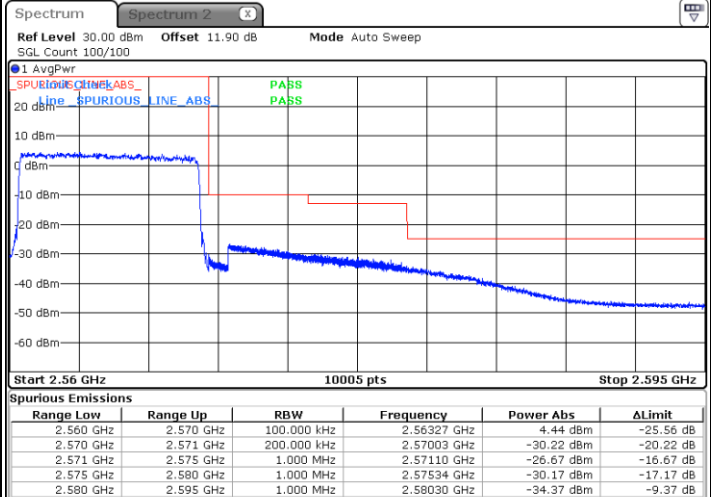

Highest Band Edge / Full RB

Date: 19.OCT.2017 16:34:37

LTE Band 7 / 10MHz / QPSK

Lowest Band Edge / 1 RB

Date: 24 AUG 2017 13:43:45

Highest Band Edge / 1 RB

Date: 24 AUG.2017 13:53:15

Lowest Band Edge / Full RB

Date: 24 AUG.2017 13:46:03

Highest Band Edge / Full RB

Date: 24 AUG.2017 13:55:34

LTE Band 7 / 10MHz / 16QAM

Lowest Band Edge / 1 RB

Date: 24 AUG 2017 13:44:54

Highest Band Edge / 1 RB

Date: 24 AUG 2017 13:54:24

Lowest Band Edge / Full RB

Date: 24 AUG 2017 13:47:13

Highest Band Edge / Full RB

Date: 24 AUG 2017 13:56:43

LTE Band 7 / 10MHz / 64QAM

Lowest Band Edge / 1 RB

Date: 19.OCT.2017 16:37:00

Highest Band Edge / 1 RB

Date: 19.OCT.2017 16:41:45

Lowest Band Edge / Full RB

Date: 19.OCT.2017 16:38:09

Highest Band Edge / Full RB

Date: 19.OCT.2017 16:42:54

LTE Band 7 / 15MHz / QPSK

Lowest Band Edge / 1 RB

Date: 24 AUG 2017 14:00:19