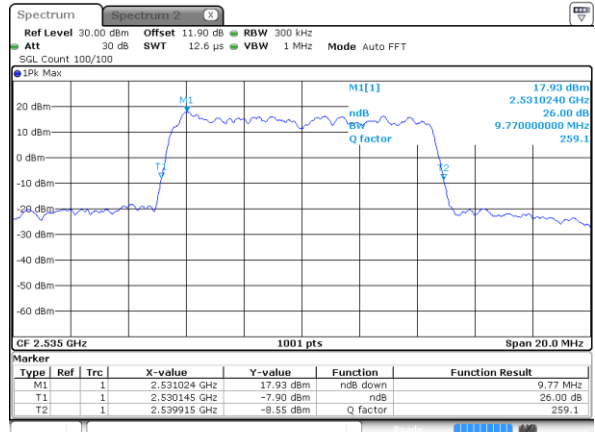

Date: 24 AUG 2017 11:34:54

Highest Channel / 5MHz / QPSK

Date: 24 AUG 2017 11:37:11

Highest Channel / 5MHz / 16QAM

Date: 24 AUG 2017 11:37:21

LTE Band 7

Lowest Channel / 10MHz / QPSK

Date: 24 AUG 2017 13:42:26

Lowest Channel / 10MHz / 16QAM

Date: 24 AUG 2017 13:42:36

Middle Channel / 10MHz / QPSK

Date: 24 AUG 2017 13:49:30

Middle Channel / 10MHz / 16QAM

Date: 24 AUG 2017 13:49:40

Highest Channel / 10MHz / QPSK

Date: 24 AUG 2017 13:51:56

Highest Channel / 10MHz / 16QAM

Date: 24 AUG 2017 13:52:06

LTE Band 7

Lowest Channel / 15MHz / QPSK

Date: 24 AUG 2017 13:59:00

Lowest Channel / 15MHz / 16QAM

Date: 24 AUG 2017 13:59:10

Middle Channel / 15MHz / QPSK