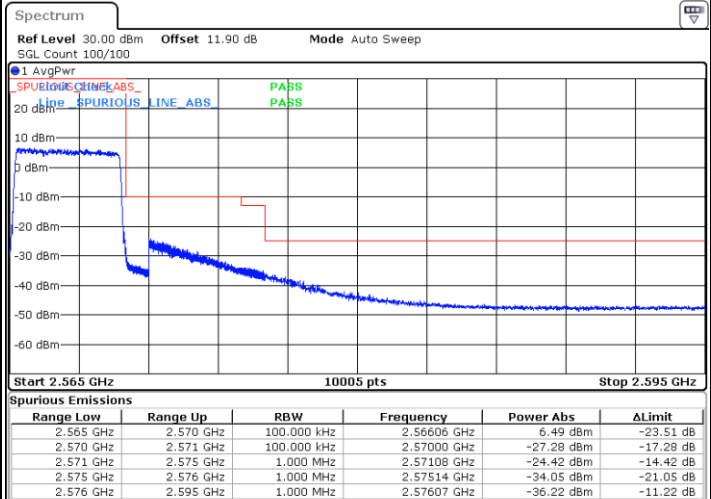

LTE Band 7 / 5MHz / 16QAM

Lowest Band Edge / 1 RB

Highest Band Edge / 1 RB

Date: 24 AUG 2017 11:30:08

Date: 24 AUG 2017 11:39:39

Lowest Band Edge / Full RB

Highest Band Edge / Full RB

Date: 24 AUG 2017 11:32:27

Date: 24 AUG 2017 13:40:09

LTE Band 7 / 5MHz / 64QAM

Lowest Band Edge / 1RB

Date: 19.OCT.2017 16:28:43

Highest Band Edge / 1 RB

Date: 19.OCT.2017 16:33:28

Lowest Band Edge / Full RB

Date: 19.OCT.2017 16:29:52

Highest Band Edge / Full RB

Date: 19.OCT.2017 16:34:37

LTE Band 7 / 10MHz / QPSK

Lowest Band Edge / 1 RB

Date: 24 AUG 2017 13:43:45

Highest Band Edge / 1 RB

Date: 24 AUG.2017 13:53:15

Lowest Band Edge / Full RB

Date: 24 AUG.2017 13:46:03

Highest Band Edge / Full RB

Date: 24 AUG.2017 13:55:34

LTE Band 7 / 10MHz / 16QAM

Lowest Band Edge / 1 RB

Date: 24 AUG 2017 13:44:54

Highest Band Edge / 1 RB

Date: 24 AUG 2017 13:54:24