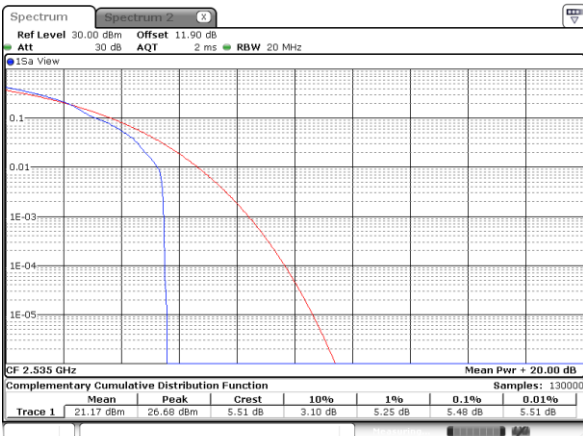

LTE Band 7 / 20MHz / 16QAM

Lowest Channel / 1RB

Date: 24 AUG 2017 14:35:51

Lowest Channel / Full RB

Date: 24 AUG 2017 14:36:00

Middle Channel / 1RB

Date: 24 AUG 2017 14:36:14

Middle Channel / Full RB

Date: 24 AUG 2017 14:36:25

Highest Channel / 1RB

Date: 24 AUG 2017 14:36:41

Highest Channel / Full RB

Date: 24 AUG 2017 14:36:51

LTE Band 7 / 20MHz / 64QAM

Lowest Channel / 1RB

Date: 19.OCT.2017 17:00:36