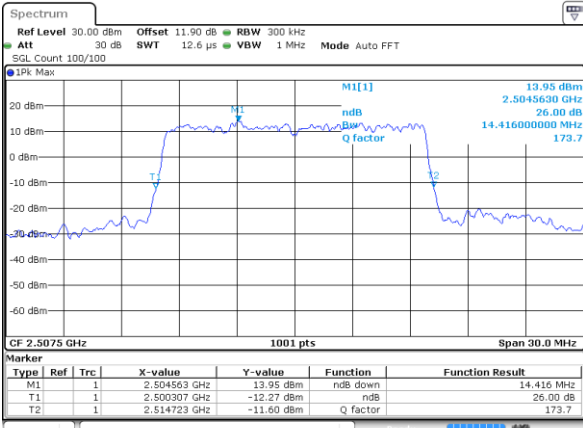

LTE Band 7

Lowest Channel / 15MHz / 64QAM

Date: 19.OCT.2017 16:44:08