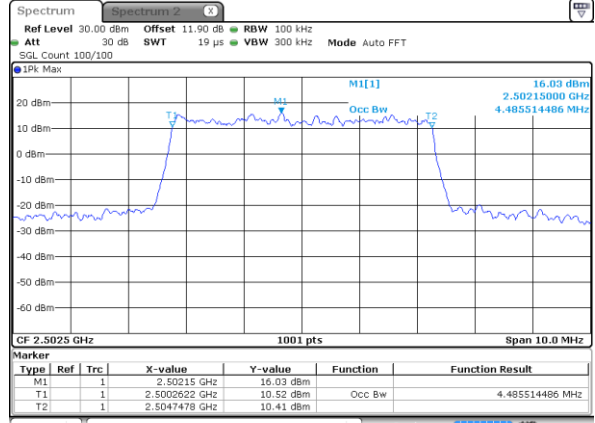

Date: 19.OCT.2017 16:40:36

LTE Band 7

Lowest Channel / 15MHz / 64QAM

Date: 19.OCT.2017 16:44:08

Lowest Channel / 20MHz / 64QAM

Date: 19.OCT.2017 16:52:25

Middle Channel / 15MHz / 64QAM

Date: 19.OCT.2017 16:47:39

Middle Channel / 20MHz / 64QAM

Date: 19.OCT.2017 16:55:57

Highest Channel / 15MHz / 64QAM

Date: 19.OCT.2017 16:48:53

Highest Channel / 20MHz / 64QAM

Date: 19.OCT.2017 16:57:10

Occupied Bandwidth

Mode	LTE Band 7 : 99%OBW(MHz)											
BW	1.4MHz		3MHz		5MHz		10MHz		15MHz		20MHz	
Mod.	QPSK	16QAM	QPSK	16QAM	QPSK	16QAM	QPSK	16QAM	QPSK	16QAM	QPSK	16QAM
Lowest CH	-	-	-	-	4.47	4.49	9.11	8.99	13.46	13.49	18.3	18.38
Middle CH	-	-	-	-	4.48	4.5	8.99	9.01	13.43	13.4	18.22	18.22
Highest CH	-	-	-	-	4.48	4.52	9.03	9.01	13.4	13.4	18.34	18.26
Mode	LTE Band 7 : 99%OBW(MHz)											
BW	1.4MHz		3MHz		5MHz		10MHz		15MHz		20MHz	
Mod.	64QAM		64QAM		64QAM		64QAM		64QAM		64QAM	
Lowest CH	-	-	-	-	4.52	-	9.03	-	13.43	-	18.38	-
Middle CH	-	-	-	-	4.48	-	9.05	-	13.43	-	18.34	-
Highest CH	-	-	-	-	4.48	-	8.97	-	13.37	-	18.14	-

LTE Band 7

Lowest Channel / 5MHz / QPSK

Date: 24 AUG 2017 11:27:20

Lowest Channel / 5MHz / 16QAM

Date: 24 AUG 2017 11:27:30

Middle Channel / 5MHz / QPSK

Date: 24 AUG 2017 11:34:24

Middle Channel / 5MHz / 16QAM

Date: 24 AUG 2017 11:34:34

Highest Channel / 5MHz / QPSK

Date: 24 AUG 2017 11:36:50

Highest Channel / 5MHz / 16QAM

Date: 24 AUG 2017 11:37:01

LTE Band 7

Lowest Channel / 10MHz / QPSK

Date: 24 AUG 2017 13:42:06