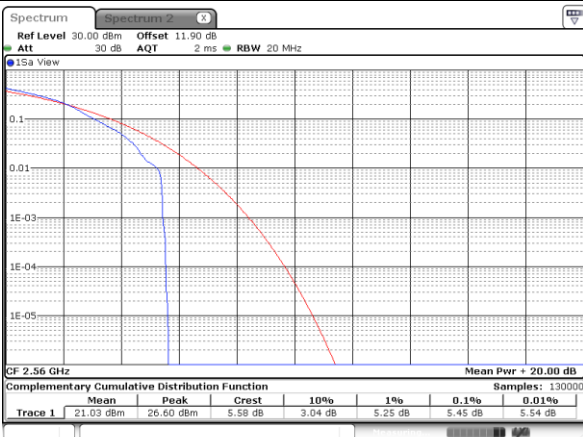

LTE Band 7 / 20MHz / 16QAM

Lowest Channel / 1RB

Date: 24 AUG 2017 14:35:51

Lowest Channel / Full RB

Date: 24 AUG 2017 14:36:00

Middle Channel / 1RB

Date: 24 AUG 2017 14:36:14

Middle Channel / Full RB

Date: 24 AUG 2017 14:36:25

Highest Channel / 1RB

Date: 24 AUG 2017 14:36:41

Highest Channel / Full RB

Date: 24 AUG 2017 14:36:51

LTE Band 7 / 20MHz / 64QAM

Lowest Channel / 1RB

Date: 19.OCT.2017 17:00:36