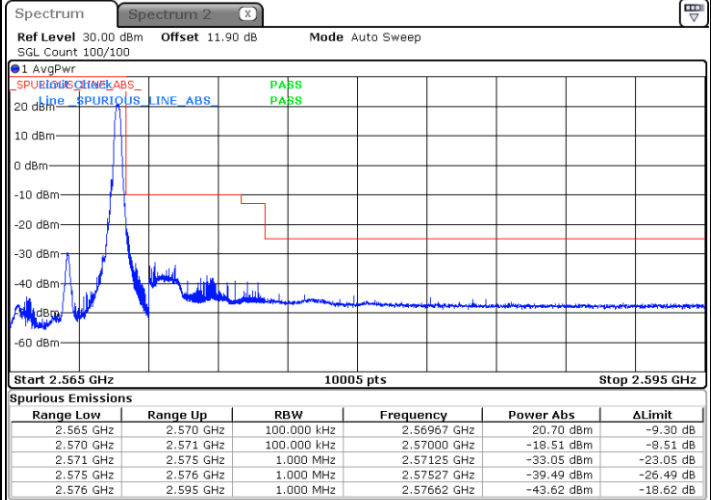

Middle Channel / 20MHz / 64QAM

Date: 19.OCT.2017 16:55:47

Highest Channel / 15MHz / 64QAM

Date: 19.OCT.2017 16:48:43

Highest Channel / 20MHz / 64QAM

Date: 19.OCT.2017 16:57:00

Conducted Band Edge

LTE Band 7 / 5MHz / QPSK

Lowest Band Edge / 1 RB

Date: 24 AUG 2017 11:28:59

Highest Band Edge / 1 RB

Date: 24 AUG 2017 11:38:29

Lowest Band Edge / Full RB

Date: 24 AUG 2017 11:31:17

Highest Band Edge / Full RB

Date: 24 AUG 2017 13:38:00

LTE Band 7 / 5MHz / 16QAM

Lowest Band Edge / 1 RB

Highest Band Edge / 1 RB

Date: 24 AUG 2017 11:30:08

Date: 24 AUG 2017 11:39:39

Lowest Band Edge / Full RB

Highest Band Edge / Full RB

Date: 24 AUG 2017 11:32:27

Date: 24 AUG 2017 13:40:09

LTE Band 7 / 5MHz / 64QAM

Lowest Band Edge / 1RB

Date: 19.OCT.2017 16:28:43

Highest Band Edge / 1 RB

Date: 19.OCT.2017 16:33:28

Lowest Band Edge / Full RB

Date: 19.OCT.2017 16:29:52