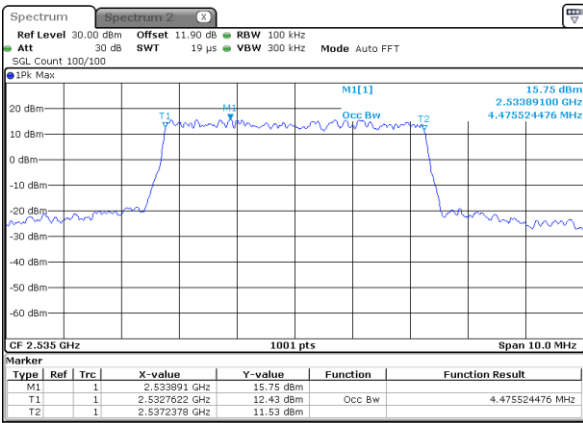

Middle Channel / 20MHz / 64QAM

Date: 19.OCT.2017 16:55:57

Highest Channel / 15MHz / 64QAM

Date: 19.OCT.2017 16:48:53

Highest Channel / 20MHz / 64QAM

Date: 19.OCT.2017 16:57:10

Occupied Bandwidth

Mode	LTE Band 7 : 99%OBW(MHz)											
BW	1.4MHz		3MHz		5MHz		10MHz		15MHz		20MHz	
Mod.	QPSK	16QAM	QPSK	16QAM	QPSK	16QAM	QPSK	16QAM	QPSK	16QAM	QPSK	16QAM
Lowest CH	-	-	-	-	4.47	4.49	9.11	8.99	13.46	13.49	18.3	18.38
Middle CH	-	-	-	-	4.48	4.5	8.99	9.01	13.43	13.4	18.22	18.22
Highest CH	-	-	-	-	4.48	4.52	9.03	9.01	13.4	13.4	18.34	18.26
Mode	LTE Band 7 : 99%OBW(MHz)											
BW	1.4MHz		3MHz		5MHz		10MHz		15MHz		20MHz	
Mod.	64QAM		64QAM		64QAM		64QAM		64QAM		64QAM	
Lowest CH	-	-	-	-	4.52	-	9.03	-	13.43	-	18.38	-
Middle CH	-	-	-	-	4.48	-	9.05	-	13.43	-	18.34	-
Highest CH	-	-	-	-	4.48	-	8.97	-	13.37	-	18.14	-

LTE Band 7

Lowest Channel / 5MHz / QPSK

Date: 24 AUG 2017 11:27:20

Lowest Channel / 5MHz / 16QAM

Date: 24 AUG 2017 11:27:30

Middle Channel / 5MHz / QPSK

Date: 24 AUG 2017 11:34:24

Middle Channel / 5MHz / 16QAM

Date: 24 AUG 2017 11:34:34

Highest Channel / 5MHz / QPSK

Date: 24 AUG 2017 11:36:50

Highest Channel / 5MHz / 16QAM

Date: 24 AUG 2017 11:37:01

LTE Band 7

Lowest Channel / 10MHz / QPSK

Date: 24 AUG 2017 13:42:06