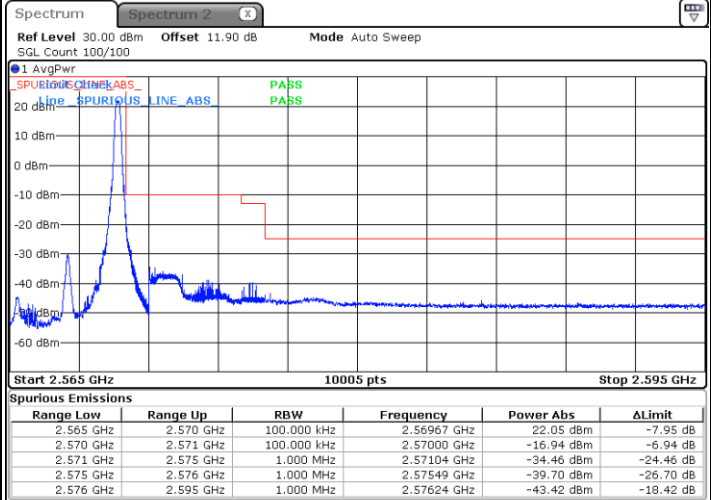

Date: 19.OCT.2017 16:40:26

LTE Band 7

Lowest Channel / 15MHz / 64QAM

Date: 19.OCT.2017 16:43:58

Lowest Channel / 20MHz / 64QAM

Date: 19.OCT.2017 16:52:15

Middle Channel / 15MHz / 64QAM

Date: 19.OCT.2017 16:47:30

Middle Channel / 20MHz / 64QAM

Date: 19.OCT.2017 16:55:47

Highest Channel / 15MHz / 64QAM

Date: 19.OCT.2017 16:48:43

Highest Channel / 20MHz / 64QAM

Date: 19.OCT.2017 16:57:00

Conducted Band Edge

LTE Band 7 / 5MHz / QPSK

Lowest Band Edge / 1 RB

Date: 24 AUG 2017 11:28:59

Highest Band Edge / 1 RB

Date: 24 AUG 2017 11:38:29

Lowest Band Edge / Full RB

Date: 24 AUG 2017 11:31:17

Highest Band Edge / Full RB

Date: 24 AUG 2017 13:38:00

LTE Band 7 / 5MHz / 16QAM

Lowest Band Edge / 1 RB

Highest Band Edge / 1 RB

Date: 24 AUG 2017 11:30:08

Date: 24 AUG 2017 11:39:39

Lowest Band Edge / Full RB

Highest Band Edge / Full RB

Date: 24 AUG 2017 11:32:27