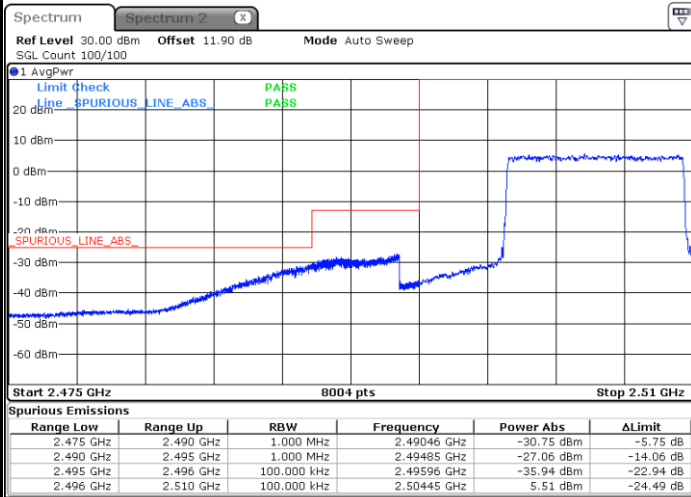

Date: 24 AUG 2017 13:40:09

LTE Band 7 / 5MHz / 64QAM

Lowest Band Edge / 1RB

Date: 19.OCT.2017 16:28:43

Highest Band Edge / 1 RB

Date: 19.OCT.2017 16:33:28

Lowest Band Edge / Full RB

Date: 19.OCT.2017 16:29:52

Highest Band Edge / Full RB

Date: 19.OCT.2017 16:34:37

LTE Band 7 / 10MHz / QPSK

Lowest Band Edge / 1 RB

Date: 24 AUG 2017 13:43:45

Highest Band Edge / 1 RB

Date: 24 AUG.2017 13:53:15

Lowest Band Edge / Full RB

Date: 24 AUG.2017 13:46:03

Highest Band Edge / Full RB

Date: 24 AUG.2017 13:55:34

LTE Band 7 / 10MHz / 16QAM

Lowest Band Edge / 1 RB

Date: 24 AUG 2017 13:44:54

Highest Band Edge / 1 RB

Date: 24 AUG 2017 13:54:24

Lowest Band Edge / Full RB

Date: 24 AUG 2017 13:47:13

Highest Band Edge / Full RB

Date: 24 AUG 2017 13:56:43

LTE Band 7 / 10MHz / 64QAM

Lowest Band Edge / 1 RB

Date: 19.OCT.2017 16:37:00

Highest Band Edge / 1 RB