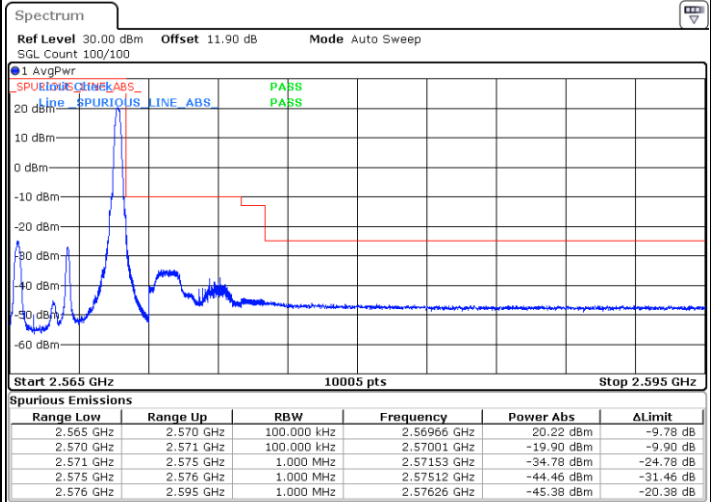

LTE Band 7 / 5MHz / 16QAM

Lowest Band Edge / 1 RB

Highest Band Edge / 1 RB

Date: 24 AUG 2017 11:30:08

Date: 24 AUG 2017 11:39:39

Lowest Band Edge / Full RB

Highest Band Edge / Full RB

Date: 24 AUG 2017 11:32:27

Date: 24 AUG 2017 13:40:09

LTE Band 7 / 5MHz / 64QAM

Lowest Band Edge / 1RB

Date: 19.OCT.2017 16:28:43

Highest Band Edge / 1 RB

Date: 19.OCT.2017 16:33:28

Lowest Band Edge / Full RB

Date: 19.OCT.2017 16:29:52

Highest Band Edge / Full RB

Date: 19.OCT.2017 16:34:37

LTE Band 7 / 10MHz / QPSK

Lowest Band Edge / 1 RB

Date: 24 AUG 2017 13:43:45

Highest Band Edge / 1 RB

Date: 24 AUG.2017 13:53:15

Lowest Band Edge / Full RB

Date: 24 AUG.2017 13:46:03

Highest Band Edge / Full RB

Date: 24 AUG.2017 13:55:34

LTE Band 7 / 10MHz / 16QAM

Lowest Band Edge / 1 RB

Date: 24 AUG 2017 13:44:54

Highest Band Edge / 1 RB

Date: 24 AUG 2017 13:54:24