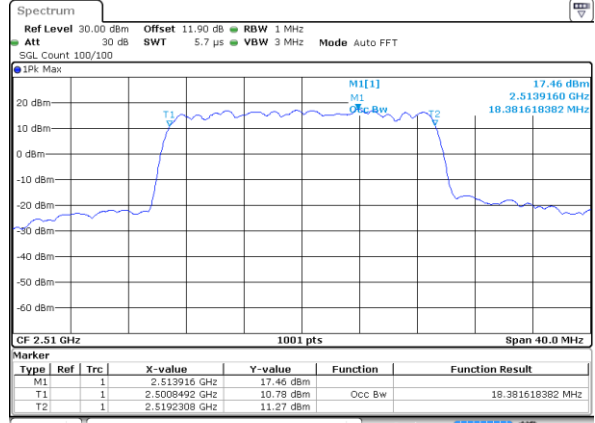

Date: 19.OCT.2017 16:35:41

Middle Channel / 5MHz / 64QAM

Date: 19.OCT.2017 16:30:56

Middle Channel / 10MHz / 64QAM

Date: 19.OCT.2017 16:39:13

Highest Channel / 5MHz / 64QAM

Date: 19.OCT.2017 16:32:09

Highest Channel / 10MHz / 64QAM

Date: 19.OCT.2017 16:40:26

LTE Band 7

Lowest Channel / 15MHz / 64QAM

Date: 19.OCT.2017 16:43:58

Lowest Channel / 20MHz / 64QAM

Date: 19.OCT.2017 16:52:15

Middle Channel / 15MHz / 64QAM

Date: 19.OCT.2017 16:47:30

Middle Channel / 20MHz / 64QAM

Date: 19.OCT.2017 16:55:47

Highest Channel / 15MHz / 64QAM

Date: 19.OCT.2017 16:48:43

Highest Channel / 20MHz / 64QAM

Date: 19.OCT.2017 16:57:00

Conducted Band Edge

LTE Band 7 / 5MHz / QPSK

Lowest Band Edge / 1 RB

Date: 24 AUG 2017 11:28:59

Highest Band Edge / 1 RB

Date: 24 AUG 2017 11:38:29

Lowest Band Edge / Full RB

Date: 24 AUG 2017 11:31:17

Highest Band Edge / Full RB

Date: 24 AUG 2017 13:38:00