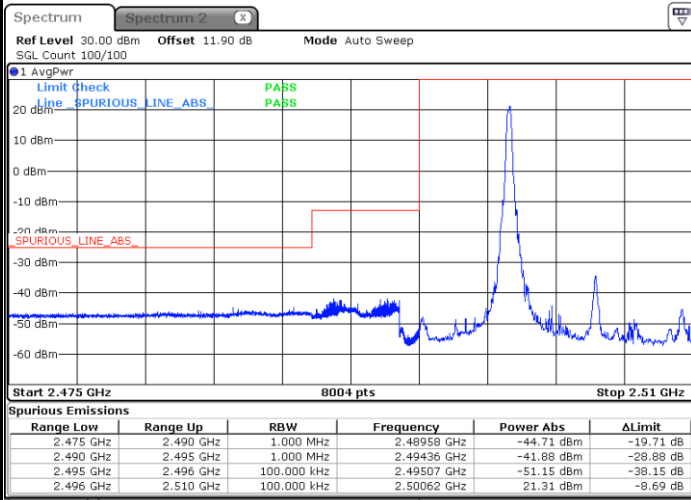

Highest Band Edge / Full RB

Date: 19.OCT.2017 16:34:37

LTE Band 7 / 10MHz / QPSK

Lowest Band Edge / 1 RB

Date: 24 AUG 2017 13:43:45

Highest Band Edge / 1 RB

Date: 24 AUG.2017 13:53:15

Lowest Band Edge / Full RB

Date: 24 AUG.2017 13:46:03

Highest Band Edge / Full RB

Date: 24 AUG.2017 13:55:34

LTE Band 7 / 10MHz / 16QAM

Lowest Band Edge / 1 RB

Date: 24 AUG 2017 13:44:54

Highest Band Edge / 1 RB

Date: 24 AUG 2017 13:54:24

Lowest Band Edge / Full RB

Date: 24 AUG 2017 13:47:13

Highest Band Edge / Full RB

Date: 24 AUG 2017 13:56:43

LTE Band 7 / 10MHz / 64QAM

Lowest Band Edge / 1 RB

Date: 19.OCT.2017 16:37:00

Highest Band Edge / 1 RB

Date: 19.OCT.2017 16:41:45

Lowest Band Edge / Full RB

Date: 19.OCT.2017 16:38:09

Highest Band Edge / Full RB

Date: 19.OCT.2017 16:42:54

LTE Band 7 / 15MHz / QPSK

Lowest Band Edge / 1 RB

Date: 24 AUG 2017 14:00:19