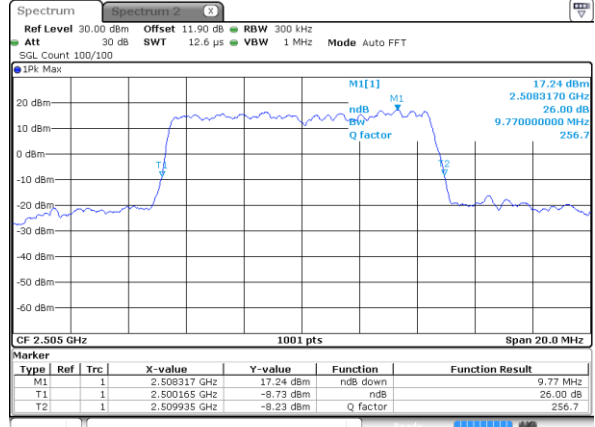

Lowest Channel / 10MHz / 16QAM

Date: 24 AUG 2017 13:42:36