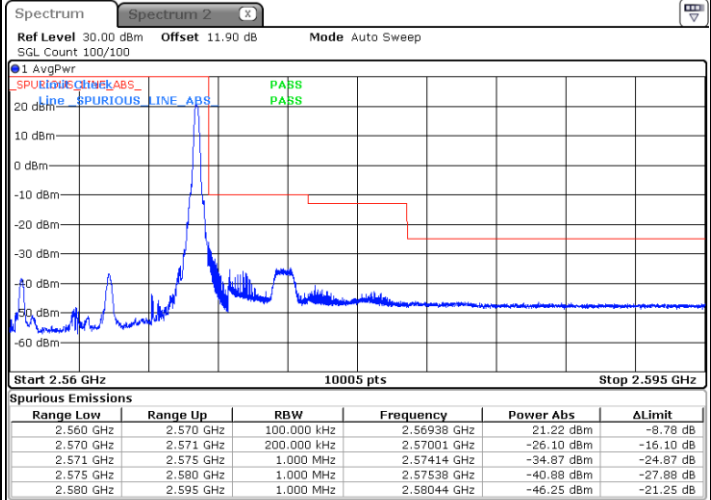

Highest Band Edge / Full RB

Date: 19.OCT.2017 16:34:37

LTE Band 7 / 10MHz / QPSK

Lowest Band Edge / 1 RB

Date: 24 AUG 2017 13:43:45

Highest Band Edge / 1 RB

Date: 24 AUG.2017 13:53:15

Lowest Band Edge / Full RB

Date: 24 AUG.2017 13:46:03

Highest Band Edge / Full RB

Date: 24 AUG.2017 13:55:34

LTE Band 7 / 10MHz / 16QAM

Lowest Band Edge / 1 RB

Date: 24 AUG 2017 13:44:54

Highest Band Edge / 1 RB

Date: 24 AUG 2017 13:54:24

Lowest Band Edge / Full RB

Date: 24 AUG 2017 13:47:13

Highest Band Edge / Full RB

Date: 24 AUG 2017 13:56:43

LTE Band 7 / 10MHz / 64QAM

Lowest Band Edge / 1 RB

Date: 19.OCT.2017 16:37:00

Highest Band Edge / 1 RB

Date: 19.OCT.2017 16:41:45

Lowest Band Edge / Full RB

Date: 19.OCT.2017 16:38:09

Highest Band Edge / Full RB

Date: 19.OCT.2017 16:42:54

LTE Band 7 / 15MHz / QPSK

Lowest Band Edge / 1 RB

Date: 24 AUG 2017 14:00:19