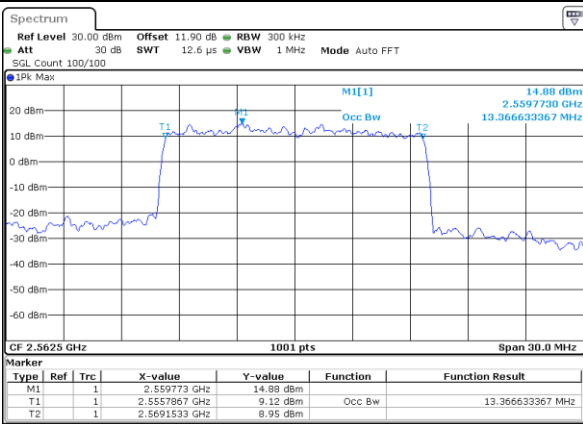

Date: 19.OCT.2017 16:40:26

LTE Band 7

Lowest Channel / 15MHz / 64QAM

Date: 19.OCT.2017 16:43:58

Lowest Channel / 20MHz / 64QAM

Date: 19.OCT.2017 16:52:15

Middle Channel / 15MHz / 64QAM

Date: 19.OCT.2017 16:47:30

Middle Channel / 20MHz / 64QAM

Date: 19.OCT.2017 16:55:47

Highest Channel / 15MHz / 64QAM

Date: 19.OCT.2017 16:48:43

Highest Channel / 20MHz / 64QAM

Date: 19.OCT.2017 16:57:00

Conducted Band Edge

LTE Band 7 / 5MHz / QPSK

Lowest Band Edge / 1 RB

Date: 24 AUG 2017 11:28:59

Highest Band Edge / 1 RB

Date: 24 AUG 2017 11:38:29

Lowest Band Edge / Full RB

Date: 24 AUG 2017 11:31:17

Highest Band Edge / Full RB

Date: 24 AUG 2017 13:38:00