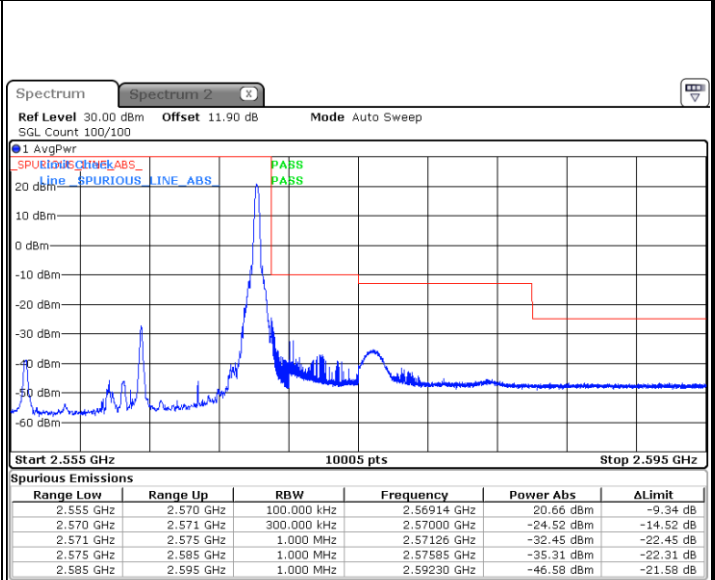

Lowest Band Edge / Full RB

Date: 24 AUG 2017 13:47:13

Highest Band Edge / Full RB

Date: 24 AUG 2017 13:56:43

LTE Band 7 / 10MHz / 64QAM

Lowest Band Edge / 1 RB

Date: 19.OCT.2017 16:37:00

Highest Band Edge / 1 RB

Date: 19.OCT.2017 16:41:45

Lowest Band Edge / Full RB

Date: 19.OCT.2017 16:38:09

Highest Band Edge / Full RB

Date: 19.OCT.2017 16:42:54

LTE Band 7 / 15MHz / QPSK

Lowest Band Edge / 1 RB

Date: 24 AUG 2017 14:00:19

Highest Band Edge / 1 RB

Date: 24 AUG.2017 14:11:18

Lowest Band Edge / Full RB

Date: 24 AUG.2017 14:02:37

Highest Band Edge / Full RB

Date: 24 AUG.2017 14:13:37

LTE Band 7 / 15MHz / 16QAM

Lowest Band Edge / 1 RB

Date: 24 AUG 2017 14:01:28

Highest Band Edge / 1 RB

Date: 24 AUG.2017 14:12:27

Lowest Band Edge / Full RB

Date: 24 AUG.2017 14:03:47

Highest Band Edge / Full RB

Date: 24 AUG 2017 14:14:46