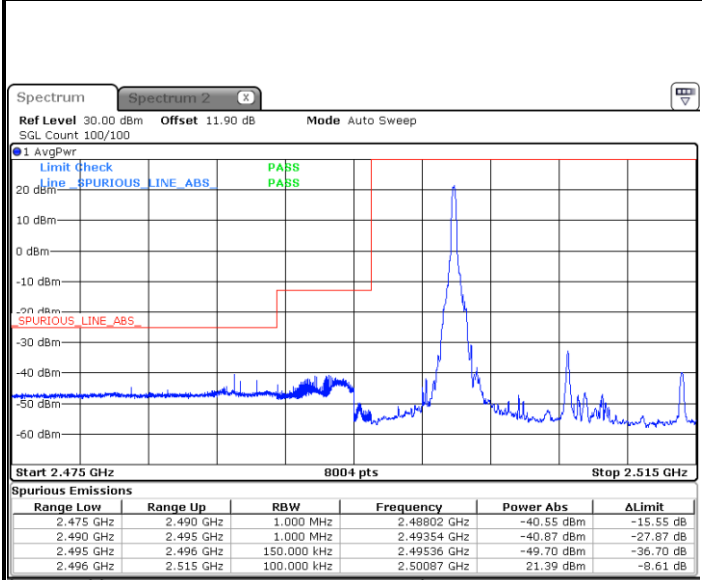

Lowest Band Edge / Full RB

Date: 24 AUG 2017 13:47:13

Highest Band Edge / Full RB

Date: 24 AUG 2017 13:56:43

LTE Band 7 / 10MHz / 64QAM

Lowest Band Edge / 1 RB

Date: 19.OCT.2017 16:37:00

Highest Band Edge / 1 RB

Date: 19.OCT.2017 16:41:45

Lowest Band Edge / Full RB

Date: 19.OCT.2017 16:38:09

Highest Band Edge / Full RB

Date: 19.OCT.2017 16:42:54

LTE Band 7 / 15MHz / QPSK

Lowest Band Edge / 1 RB

Date: 24 AUG 2017 14:00:19

Highest Band Edge / 1 RB

Date: 24 AUG.2017 14:11:18

Lowest Band Edge / Full RB

Date: 24 AUG.2017 14:02:37

Highest Band Edge / Full RB

Date: 24 AUG.2017 14:13:37

LTE Band 7 / 15MHz / 16QAM

Lowest Band Edge / 1 RB

Date: 24 AUG 2017 14:01:28

Highest Band Edge / 1 RB

Date: 24 AUG.2017 14:12:27

Lowest Band Edge / Full RB

Date: 24 AUG.2017 14:03:47

Highest Band Edge / Full RB

Date: 24 AUG 2017 14:14:46