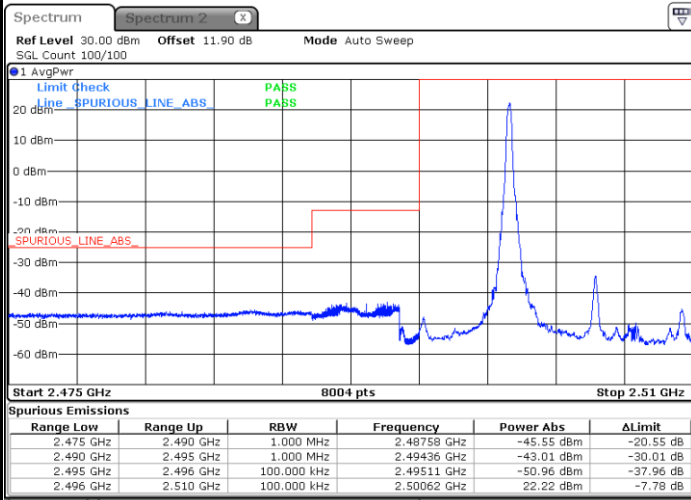

Date: 24 AUG 2017 13:40:09

LTE Band 7 / 5MHz / 64QAM

Lowest Band Edge / 1RB

Date: 19.OCT.2017 16:28:43

Highest Band Edge / 1 RB

Date: 19.OCT.2017 16:33:28

Lowest Band Edge / Full RB

Date: 19.OCT.2017 16:29:52

Highest Band Edge / Full RB

Date: 19.OCT.2017 16:34:37

LTE Band 7 / 10MHz / QPSK

Lowest Band Edge / 1 RB

Date: 24 AUG 2017 13:43:45

Highest Band Edge / 1 RB

Date: 24 AUG.2017 13:53:15

Lowest Band Edge / Full RB

Date: 24 AUG.2017 13:46:03

Highest Band Edge / Full RB

Date: 24 AUG.2017 13:55:34

LTE Band 7 / 10MHz / 16QAM

Lowest Band Edge / 1 RB

Date: 24 AUG 2017 13:44:54

Highest Band Edge / 1 RB

Date: 24 AUG 2017 13:54:24

Lowest Band Edge / Full RB

Date: 24 AUG 2017 13:47:13

Highest Band Edge / Full RB

Date: 24 AUG 2017 13:56:43

LTE Band 7 / 10MHz / 64QAM

Lowest Band Edge / 1 RB

Date: 19.OCT.2017 16:37:00

Highest Band Edge / 1 RB