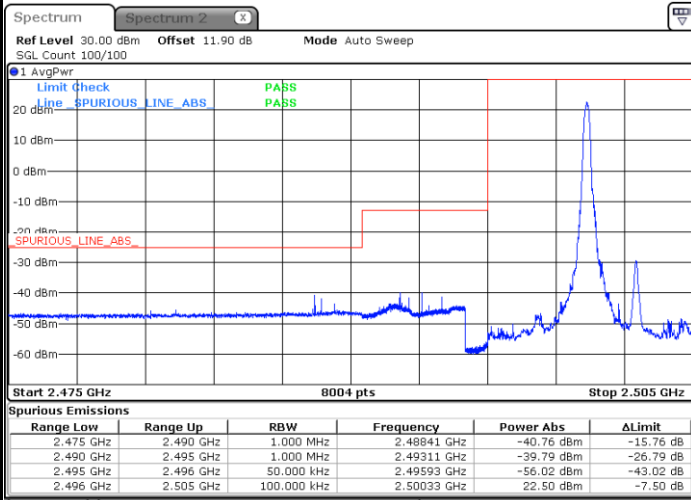

Date: 19.OCT.2017 16:40:26

LTE Band 7

Lowest Channel / 15MHz / 64QAM

Date: 19.OCT.2017 16:43:58

Lowest Channel / 20MHz / 64QAM

Date: 19.OCT.2017 16:52:15

Middle Channel / 15MHz / 64QAM

Date: 19.OCT.2017 16:47:30

Middle Channel / 20MHz / 64QAM

Date: 19.OCT.2017 16:55:47

Highest Channel / 15MHz / 64QAM

Date: 19.OCT.2017 16:48:43

Highest Channel / 20MHz / 64QAM

Date: 19.OCT.2017 16:57:00

Conducted Band Edge

LTE Band 7 / 5MHz / QPSK

Lowest Band Edge / 1 RB

Date: 24 AUG 2017 11:28:59

Highest Band Edge / 1 RB

Date: 24 AUG 2017 11:38:29

Lowest Band Edge / Full RB

Date: 24 AUG 2017 11:31:17

Highest Band Edge / Full RB

Date: 24 AUG 2017 13:38:00

LTE Band 7 / 5MHz / 16QAM

Lowest Band Edge / 1 RB

Highest Band Edge / 1 RB

Date: 24 AUG 2017 11:30:08

Date: 24 AUG 2017 11:39:39

Lowest Band Edge / Full RB

Highest Band Edge / Full RB

Date: 24 AUG 2017 11:32:27