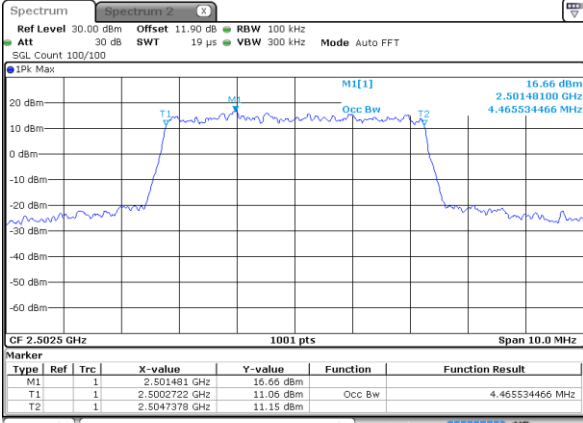

Date: 19.OCT.2017 16:40:36

LTE Band 7

Lowest Channel / 15MHz / 64QAM

Date: 19.OCT.2017 16:44:08

Lowest Channel / 20MHz / 64QAM

Date: 19.OCT.2017 16:52:25

Middle Channel / 15MHz / 64QAM

Date: 19.OCT.2017 16:47:39

Middle Channel / 20MHz / 64QAM

Date: 19.OCT.2017 16:55:57

Highest Channel / 15MHz / 64QAM

Date: 19.OCT.2017 16:48:53

Highest Channel / 20MHz / 64QAM

Date: 19.OCT.2017 16:57:10

Occupied Bandwidth

Mode	LTE Band 7 : 99%OBW(MHz)											
BW	1.4MHz		3MHz		5MHz		10MHz		15MHz		20MHz	
Mod.	QPSK	16QAM	QPSK	16QAM	QPSK	16QAM	QPSK	16QAM	QPSK	16QAM	QPSK	16QAM
Lowest CH	-	-	-	-	4.47	4.49	9.11	8.99	13.46	13.49	18.3	18.38
Middle CH	-	-	-	-	4.48	4.5	8.99	9.01	13.43	13.4	18.22	18.22
Highest CH	-	-	-	-	4.48	4.52	9.03	9.01	13.4	13.4	18.34	18.26
Mode	LTE Band 7 : 99%OBW(MHz)											
BW	1.4MHz		3MHz		5MHz		10MHz		15MHz		20MHz	
Mod.	64QAM		64QAM		64QAM		64QAM		64QAM		64QAM	
Lowest CH	-	-	-	-	4.52	-	9.03	-	13.43	-	18.38	-
Middle CH	-	-	-	-	4.48	-	9.05	-	13.43	-	18.34	-
Highest CH	-	-	-	-	4.48	-	8.97	-	13.37	-	18.14	-

LTE Band 7

Lowest Channel / 5MHz / QPSK

Date: 24 AUG 2017 11:27:20

Lowest Channel / 5MHz / 16QAM

Date: 24 AUG 2017 11:27:30

Middle Channel / 5MHz / QPSK

Date: 24 AUG 2017 11:34:24

Middle Channel / 5MHz / 16QAM

Date: 24 AUG 2017 11:34:34

Highest Channel / 5MHz / QPSK

Date: 24 AUG 2017 11:36:50

Highest Channel / 5MHz / 16QAM

Date: 24 AUG 2017 11:37:01

LTE Band 7

Lowest Channel / 10MHz / QPSK

Date: 24 AUG 2017 13:42:06