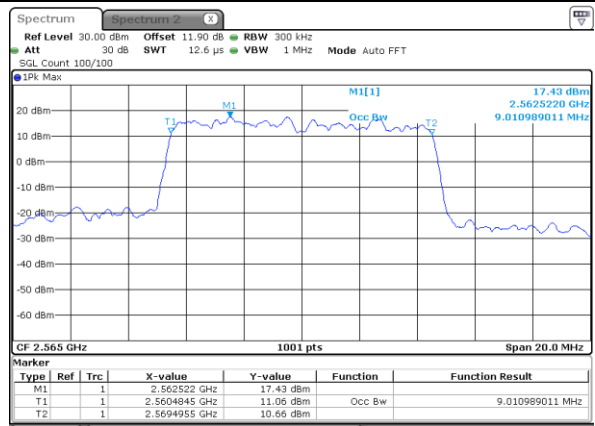

Date: 24 AUG 2017 11:34:34

Highest Channel / 5MHz / QPSK

Date: 24 AUG 2017 11:36:50

Highest Channel / 5MHz / 16QAM

Date: 24 AUG 2017 11:37:01

LTE Band 7

Lowest Channel / 10MHz / QPSK

Date: 24 AUG 2017 13:42:06

Lowest Channel / 10MHz / 16QAM

Date: 24 AUG 2017 13:42:16

Middle Channel / 10MHz / QPSK

Date: 24 AUG 2017 13:49:10

Middle Channel / 10MHz / 16QAM

Date: 24 AUG 2017 13:49:20

Highest Channel / 10MHz / QPSK

Date: 24 AUG 2017 13:51:36

Highest Channel / 10MHz / 16QAM

Date: 24 AUG 2017 13:51:46

LTE Band 7

Lowest Channel / 15MHz / QPSK

Date: 24 AUG 2017 13:58:40

Lowest Channel / 15MHz / 16QAM

Date: 24 AUG 2017 13:58:50

Middle Channel / 15MHz / QPSK