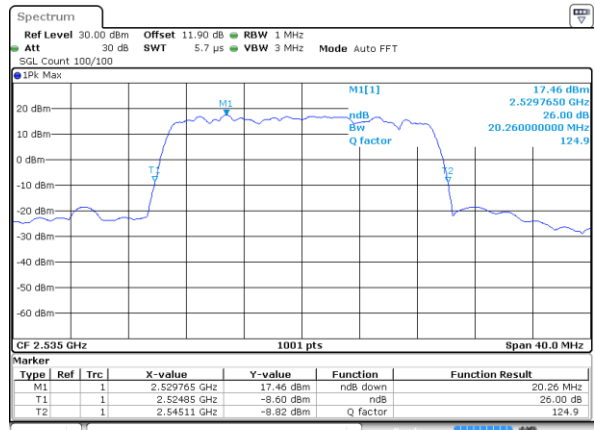

Date: 19.OCT.2017 16:40:36

LTE Band 7

Lowest Channel / 15MHz / 64QAM

Date: 19.OCT.2017 16:44:08

Lowest Channel / 20MHz / 64QAM

Date: 19.OCT.2017 16:52:25

Middle Channel / 15MHz / 64QAM

Date: 19.OCT.2017 16:47:39

Middle Channel / 20MHz / 64QAM

Date: 19.OCT.2017 16:55:57

Highest Channel / 15MHz / 64QAM

Date: 19.OCT.2017 16:48:53

Highest Channel / 20MHz / 64QAM

Date: 19.OCT.2017 16:57:10

Occupied Bandwidth

Mode	LTE Band 7 : 99%OBW(MHz)											
BW	1.4MHz		3MHz		5MHz		10MHz		15MHz		20MHz	
Mod.	QPSK	16QAM	QPSK	16QAM	QPSK	16QAM	QPSK	16QAM	QPSK	16QAM	QPSK	16QAM
Lowest CH	-	-	-	-	4.47	4.49	9.11	8.99	13.46	13.49	18.3	18.38
Middle CH	-	-	-	-	4.48	4.5	8.99	9.01	13.43	13.4	18.22	18.22
Highest CH	-	-	-	-	4.48	4.52	9.03	9.01	13.4	13.4	18.34	18.26
Mode	LTE Band 7 : 99%OBW(MHz)											
BW	1.4MHz		3MHz		5MHz		10MHz		15MHz		20MHz	
Mod.	64QAM		64QAM		64QAM		64QAM		64QAM		64QAM	
Lowest CH	-	-	-	-	4.52	-	9.03	-	13.43	-	18.38	-
Middle CH	-	-	-	-	4.48	-	9.05	-	13.43	-	18.34	-
Highest CH	-	-	-	-	4.48	-	8.97	-	13.37	-	18.14	-