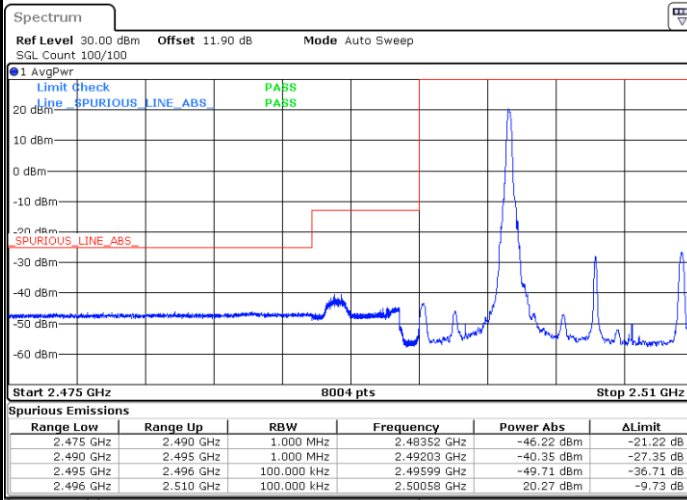

Date: 24 AUG.2017 13:46:03

Highest Band Edge / Full RB

Date: 24 AUG.2017 13:55:34

LTE Band 7 / 10MHz / 16QAM

Lowest Band Edge / 1 RB

Date: 24 AUG 2017 13:44:54

Highest Band Edge / 1 RB

Date: 24 AUG 2017 13:54:24

Lowest Band Edge / Full RB

Date: 24 AUG 2017 13:47:13

Highest Band Edge / Full RB

Date: 24 AUG 2017 13:56:43

LTE Band 7 / 10MHz / 64QAM

Lowest Band Edge / 1 RB

Date: 19.OCT.2017 16:37:00

Highest Band Edge / 1 RB

Date: 19.OCT.2017 16:41:45

Lowest Band Edge / Full RB

Date: 19.OCT.2017 16:38:09

Highest Band Edge / Full RB

Date: 19.OCT.2017 16:42:54

LTE Band 7 / 15MHz / QPSK

Lowest Band Edge / 1 RB

Date: 24 AUG 2017 14:00:19

Highest Band Edge / 1 RB

Date: 24 AUG.2017 14:11:18

Lowest Band Edge / Full RB

Date: 24 AUG.2017 14:02:37

Highest Band Edge / Full RB

Date: 24 AUG.2017 14:13:37

LTE Band 7 / 15MHz / 16QAM

Lowest Band Edge / 1 RB