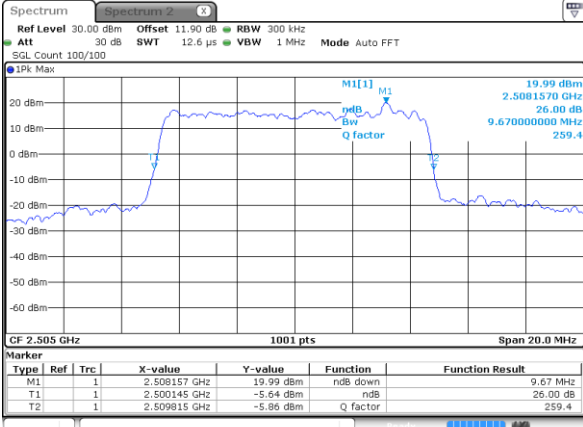

LTE Band 7

Lowest Channel / 5MHz / QPSK

Date: 24 AUG 2017 11:27:40

Lowest Channel / 5MHz / 16QAM

Date: 24 AUG 2017 11:27:50

Middle Channel / 5MHz / QPSK

Date: 24 AUG 2017 11:34:44

Middle Channel / 5MHz / 16QAM

Date: 24 AUG 2017 11:34:54

Highest Channel / 5MHz / QPSK

Date: 24 AUG 2017 11:37:11

Highest Channel / 5MHz / 16QAM

Date: 24 AUG 2017 11:37:21

LTE Band 7

Lowest Channel / 10MHz / QPSK

Date: 24 AUG 2017 13:42:26