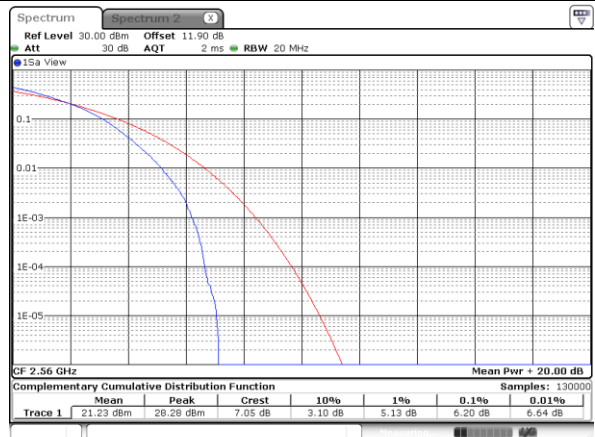

LTE Band 7 / 20MHz / 16QAM

Lowest Channel / 1RB

Date: 24 AUG 2017 14:35:51

Lowest Channel / Full RB

Date: 24 AUG 2017 14:36:00

Middle Channel / 1RB

Date: 24 AUG 2017 14:36:14

Middle Channel / Full RB

Date: 24 AUG 2017 14:36:25

Highest Channel / 1RB

Date: 24 AUG 2017 14:36:41

Highest Channel / Full RB

Date: 24 AUG 2017 14:36:51

LTE Band 7 / 20MHz / 64QAM

Lowest Channel / 1RB

Date: 19.OCT.2017 17:00:36