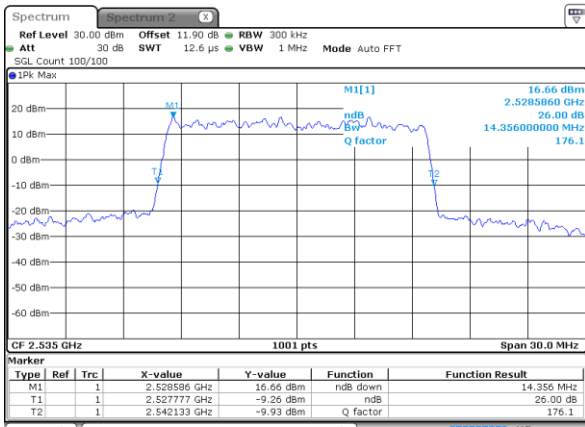

Highest Channel / 10MHz / 16QAM

Date: 24 AUG 2017 13:52:06

LTE Band 7

Lowest Channel / 15MHz / QPSK

Date: 24 AUG 2017 13:59:00

Lowest Channel / 15MHz / 16QAM

Date: 24 AUG 2017 13:59:10

Middle Channel / 15MHz / QPSK

Date: 24 AUG 2017 14:06:03

Middle Channel / 15MHz / 16QAM

Date: 24 AUG 2017 14:06:13

Highest Channel / 15MHz / QPSK

Date: 24 AUG 2017 14:09:59

Highest Channel / 15MHz / 16QAM

Date: 24 AUG 2017 14:10:09

LTE Band 7