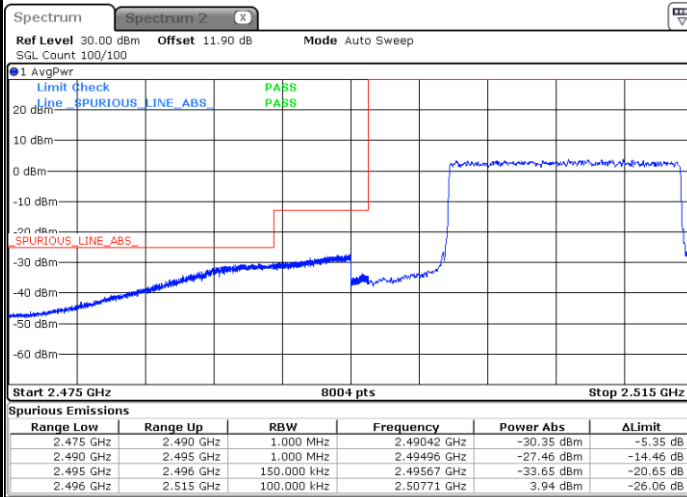

Date: 24 AUG.2017 13:46:03

Highest Band Edge / Full RB

Date: 24 AUG.2017 13:55:34

LTE Band 7 / 10MHz / 16QAM

Lowest Band Edge / 1 RB

Date: 24 AUG 2017 13:44:54

Highest Band Edge / 1 RB

Date: 24 AUG 2017 13:54:24

Lowest Band Edge / Full RB

Date: 24 AUG 2017 13:47:13

Highest Band Edge / Full RB

Date: 24 AUG 2017 13:56:43

LTE Band 7 / 10MHz / 64QAM

Lowest Band Edge / 1 RB

Date: 19.OCT.2017 16:37:00

Highest Band Edge / 1 RB

Date: 19.OCT.2017 16:41:45

Lowest Band Edge / Full RB

Date: 19.OCT.2017 16:38:09

Highest Band Edge / Full RB

Date: 19.OCT.2017 16:42:54

LTE Band 7 / 15MHz / QPSK

Lowest Band Edge / 1 RB

Date: 24 AUG 2017 14:00:19

Highest Band Edge / 1 RB

Date: 24 AUG.2017 14:11:18

Lowest Band Edge / Full RB

Date: 24 AUG.2017 14:02:37

Highest Band Edge / Full RB

Date: 24 AUG.2017 14:13:37

LTE Band 7 / 15MHz / 16QAM

Lowest Band Edge / 1 RB