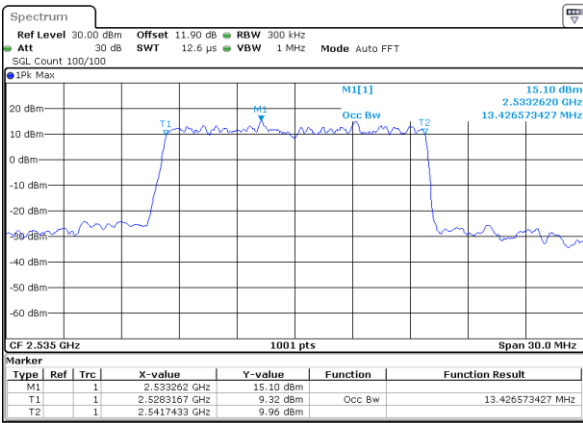

Date: 19.OCT.2017 16:40:26

LTE Band 7

Lowest Channel / 15MHz / 64QAM

Date: 19.OCT.2017 16:43:58

Lowest Channel / 20MHz / 64QAM

Date: 19.OCT.2017 16:52:15

Middle Channel / 15MHz / 64QAM

Date: 19.OCT.2017 16:47:30

Middle Channel / 20MHz / 64QAM

Date: 19.OCT.2017 16:55:47

Highest Channel / 15MHz / 64QAM

Date: 19.OCT.2017 16:48:43

Highest Channel / 20MHz / 64QAM

Date: 19.OCT.2017 16:57:00

Conducted Band Edge

LTE Band 7 / 5MHz / QPSK

Lowest Band Edge / 1 RB

Date: 24 AUG 2017 11:28:59

Highest Band Edge / 1 RB

Date: 24 AUG 2017 11:38:29

Lowest Band Edge / Full RB

Date: 24 AUG 2017 11:31:17

Highest Band Edge / Full RB

Date: 24 AUG 2017 13:38:00