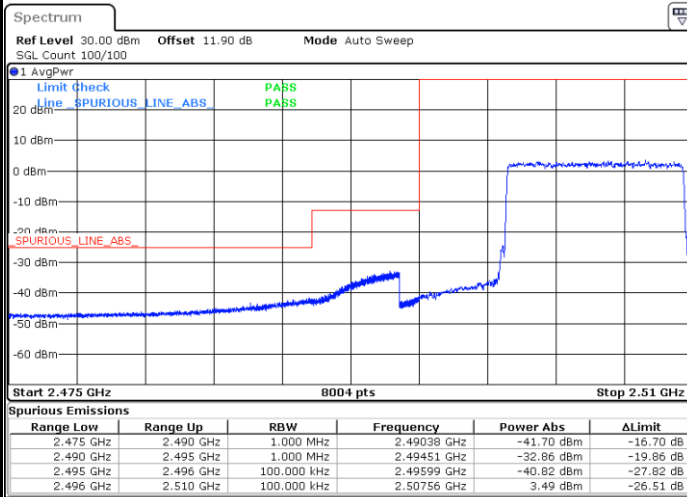

Date: 24 AUG.2017 13:46:03

Highest Band Edge / Full RB

Date: 24 AUG.2017 13:55:34

LTE Band 7 / 10MHz / 16QAM

Lowest Band Edge / 1 RB

Date: 24 AUG 2017 13:44:54

Highest Band Edge / 1 RB

Date: 24 AUG 2017 13:54:24

Lowest Band Edge / Full RB

Date: 24 AUG 2017 13:47:13

Highest Band Edge / Full RB

Date: 24 AUG 2017 13:56:43

LTE Band 7 / 10MHz / 64QAM

Lowest Band Edge / 1 RB

Date: 19.OCT.2017 16:37:00

Highest Band Edge / 1 RB

Date: 19.OCT.2017 16:41:45

Lowest Band Edge / Full RB

Date: 19.OCT.2017 16:38:09

Highest Band Edge / Full RB

Date: 19.OCT.2017 16:42:54

LTE Band 7 / 15MHz / QPSK

Lowest Band Edge / 1 RB

Date: 24 AUG 2017 14:00:19

Highest Band Edge / 1 RB

Date: 24 AUG.2017 14:11:18

Lowest Band Edge / Full RB

Date: 24 AUG.2017 14:02:37

Highest Band Edge / Full RB

Date: 24 AUG.2017 14:13:37

LTE Band 7 / 15MHz / 16QAM

Lowest Band Edge / 1 RB