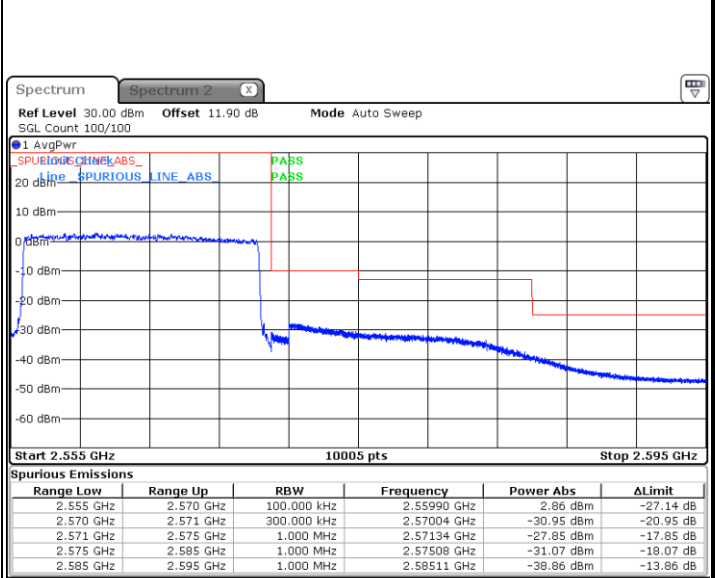

Lowest Band Edge / Full RB

Date: 24 AUG 2017 13:47:13

Highest Band Edge / Full RB

Date: 24 AUG 2017 13:56:43

LTE Band 7 / 10MHz / 64QAM

Lowest Band Edge / 1 RB

Date: 19.OCT.2017 16:37:00

Highest Band Edge / 1 RB

Date: 19.OCT.2017 16:41:45

Lowest Band Edge / Full RB

Date: 19.OCT.2017 16:38:09

Highest Band Edge / Full RB

Date: 19.OCT.2017 16:42:54

LTE Band 7 / 15MHz / QPSK

Lowest Band Edge / 1 RB

Date: 24 AUG 2017 14:00:19

Highest Band Edge / 1 RB

Date: 24 AUG.2017 14:11:18

Lowest Band Edge / Full RB

Date: 24 AUG.2017 14:02:37

Highest Band Edge / Full RB

Date: 24 AUG.2017 14:13:37

LTE Band 7 / 15MHz / 16QAM

Lowest Band Edge / 1 RB

Date: 24 AUG 2017 14:01:28

Highest Band Edge / 1 RB

Date: 24 AUG.2017 14:12:27

Lowest Band Edge / Full RB

Date: 24 AUG.2017 14:03:47

Highest Band Edge / Full RB

Date: 24 AUG 2017 14:14:46