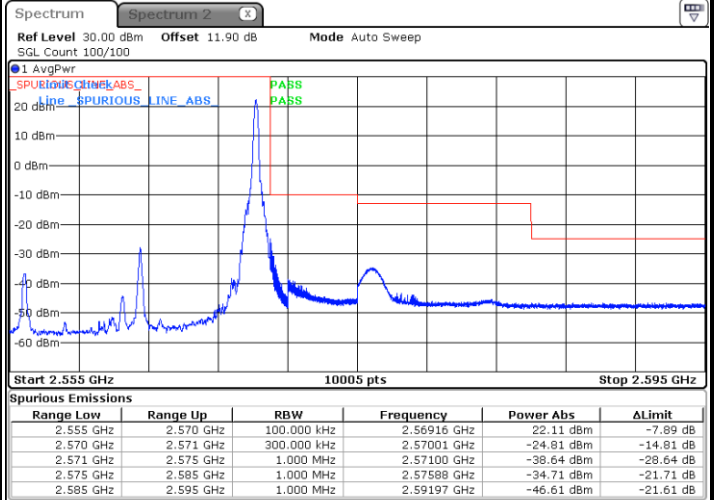

Lowest Band Edge / Full RB

Date: 24 AUG 2017 13:47:13

Highest Band Edge / Full RB

Date: 24 AUG 2017 13:56:43

LTE Band 7 / 10MHz / 64QAM

Lowest Band Edge / 1 RB

Date: 19.OCT.2017 16:37:00

Highest Band Edge / 1 RB

Date: 19.OCT.2017 16:41:45

Lowest Band Edge / Full RB

Date: 19.OCT.2017 16:38:09

Highest Band Edge / Full RB

Date: 19.OCT.2017 16:42:54

LTE Band 7 / 15MHz / QPSK

Lowest Band Edge / 1 RB

Date: 24 AUG 2017 14:00:19

Highest Band Edge / 1 RB

Date: 24 AUG.2017 14:11:18

Lowest Band Edge / Full RB

Date: 24 AUG.2017 14:02:37

Highest Band Edge / Full RB

Date: 24 AUG.2017 14:13:37

LTE Band 7 / 15MHz / 16QAM

Lowest Band Edge / 1 RB

Date: 24 AUG 2017 14:01:28

Highest Band Edge / 1 RB

Date: 24 AUG.2017 14:12:27

Lowest Band Edge / Full RB

Date: 24 AUG.2017 14:03:47

Highest Band Edge / Full RB

Date: 24 AUG 2017 14:14:46