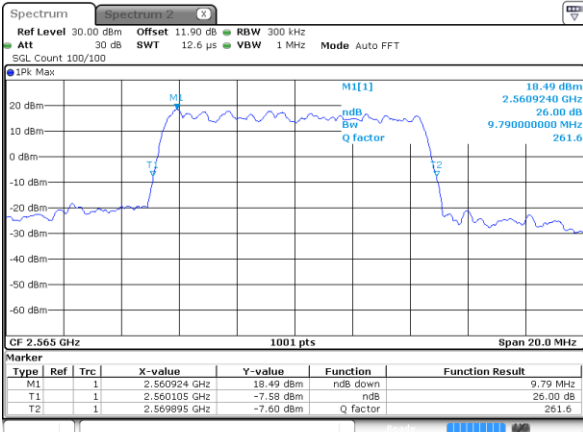

Date: 24 AUG 2017 11:34:54

Highest Channel / 5MHz / QPSK

Date: 24 AUG 2017 11:37:11

Highest Channel / 5MHz / 16QAM

Date: 24 AUG 2017 11:37:21

LTE Band 7

Lowest Channel / 10MHz / QPSK

Date: 24 AUG 2017 13:42:26

Lowest Channel / 10MHz / 16QAM

Date: 24 AUG 2017 13:42:36

Middle Channel / 10MHz / QPSK

Date: 24 AUG 2017 13:49:30

Middle Channel / 10MHz / 16QAM

Date: 24 AUG 2017 13:49:40

Highest Channel / 10MHz / QPSK

Date: 24 AUG 2017 13:51:56

Highest Channel / 10MHz / 16QAM

Date: 24 AUG 2017 13:52:06

LTE Band 7

Lowest Channel / 15MHz / QPSK

Date: 24 AUG 2017 13:59:00

Lowest Channel / 15MHz / 16QAM

Date: 24 AUG 2017 13:59:10

Middle Channel / 15MHz / QPSK