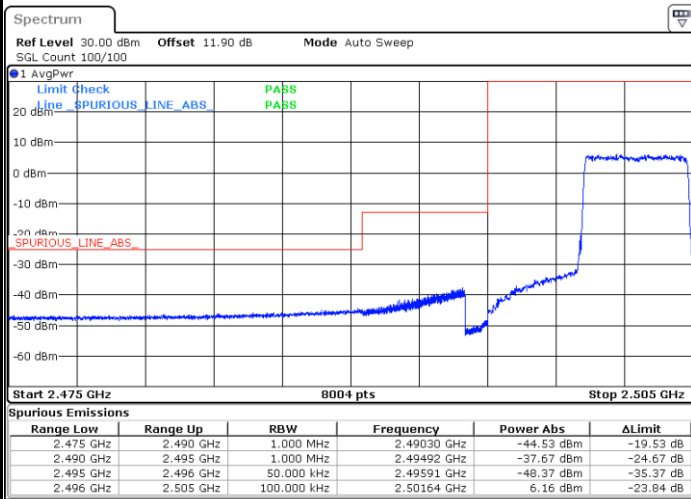

LTE Band 7 / 5MHz / 16QAM

Lowest Band Edge / 1 RB

Highest Band Edge / 1 RB

Date: 24 AUG 2017 11:30:08

Date: 24 AUG 2017 11:39:39

Lowest Band Edge / Full RB

Highest Band Edge / Full RB

Date: 24 AUG 2017 11:32:27

Date: 24 AUG 2017 13:40:09

LTE Band 7 / 5MHz / 64QAM

Lowest Band Edge / 1RB

Date: 19.OCT.2017 16:28:43

Highest Band Edge / 1 RB

Date: 19.OCT.2017 16:33:28

Lowest Band Edge / Full RB

Date: 19.OCT.2017 16:29:52

Highest Band Edge / Full RB

Date: 19.OCT.2017 16:34:37

LTE Band 7 / 10MHz / QPSK

Lowest Band Edge / 1 RB

Date: 24 AUG 2017 13:43:45

Highest Band Edge / 1 RB

Date: 24 AUG.2017 13:53:15

Lowest Band Edge / Full RB

Date: 24 AUG.2017 13:46:03

Highest Band Edge / Full RB

Date: 24 AUG.2017 13:55:34

LTE Band 7 / 10MHz / 16QAM

Lowest Band Edge / 1 RB

Date: 24 AUG 2017 13:44:54

Highest Band Edge / 1 RB

Date: 24 AUG 2017 13:54:24