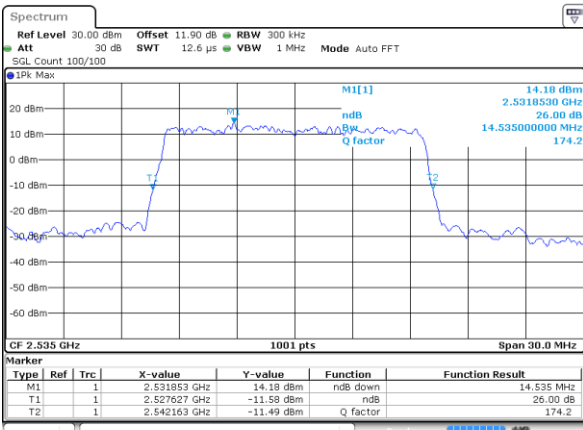

Date: 19.OCT.2017 16:40:36

LTE Band 7

Lowest Channel / 15MHz / 64QAM

Date: 19.OCT.2017 16:44:08

Lowest Channel / 20MHz / 64QAM

Date: 19.OCT.2017 16:52:25

Middle Channel / 15MHz / 64QAM

Date: 19.OCT.2017 16:47:39

Middle Channel / 20MHz / 64QAM

Date: 19.OCT.2017 16:55:57

Highest Channel / 15MHz / 64QAM

Date: 19.OCT.2017 16:48:53

Highest Channel / 20MHz / 64QAM

Date: 19.OCT.2017 16:57:10

Occupied Bandwidth

Mode	LTE Band 7 : 99%OBW(MHz)											
BW	1.4MHz		3MHz		5MHz		10MHz		15MHz		20MHz	
Mod.	QPSK	16QAM	QPSK	16QAM	QPSK	16QAM	QPSK	16QAM	QPSK	16QAM	QPSK	16QAM
Lowest CH	-	-	-	-	4.47	4.49	9.11	8.99	13.46	13.49	18.3	18.38
Middle CH	-	-	-	-	4.48	4.5	8.99	9.01	13.43	13.4	18.22	18.22
Highest CH	-	-	-	-	4.48	4.52	9.03	9.01	13.4	13.4	18.34	18.26
Mode	LTE Band 7 : 99%OBW(MHz)											
BW	1.4MHz		3MHz		5MHz		10MHz		15MHz		20MHz	
Mod.	64QAM		64QAM		64QAM		64QAM		64QAM		64QAM	
Lowest CH	-	-	-	-	4.52	-	9.03	-	13.43	-	18.38	-
Middle CH	-	-	-	-	4.48	-	9.05	-	13.43	-	18.34	-
Highest CH	-	-	-	-	4.48	-	8.97	-	13.37	-	18.14	-