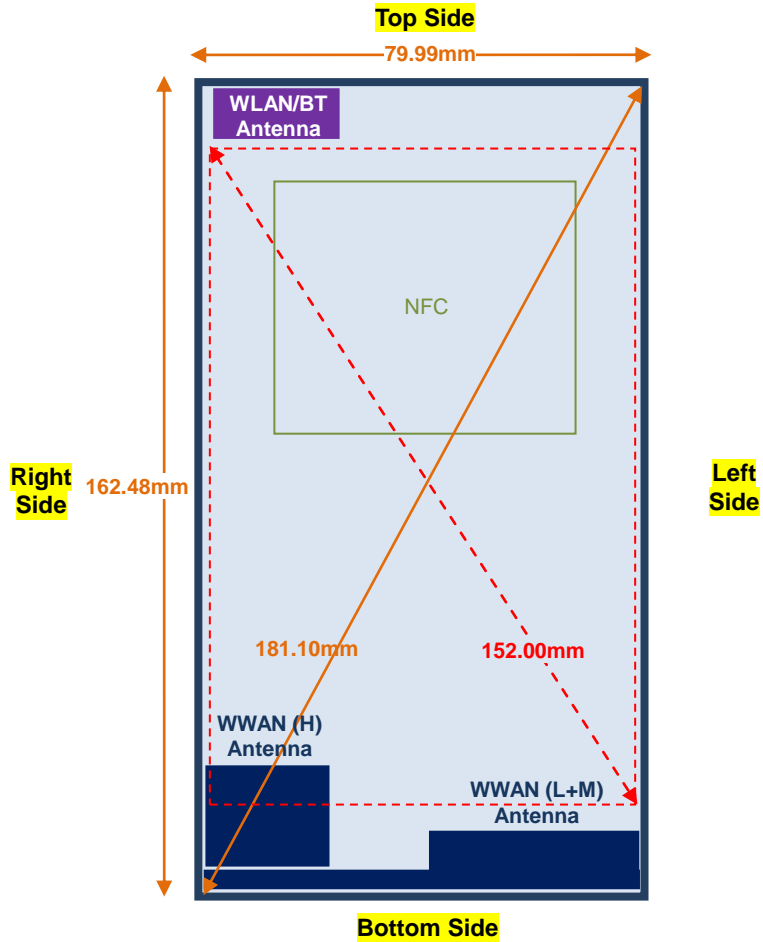

Appendix D. Antenna Location

<Mobile Phone>

Back View

Overall diagonal	181.10 mm
Display diagonal	152.00 mm

Appendix D. SAR Test Setup Photos

Right Cheek

Right Tilted

Left Cheek

Left Tilted

Front, Test Separation 0 mm

Back, Test Separation 0 mm

Top Side, Test Separation 0 mm

Right Side, Test Separation 0 mm

Front, Test Separation 10 mm

Back, Test Separation 10 mm

Left Side, Test Separation 10 mm

Right Side, Test Separation 10 mm

Top Side, Test Separation 10 mm

Bottom Side, Test Separation 10 mm

Front, Test Separation 15 mm

Back, Test Separation 15 mm