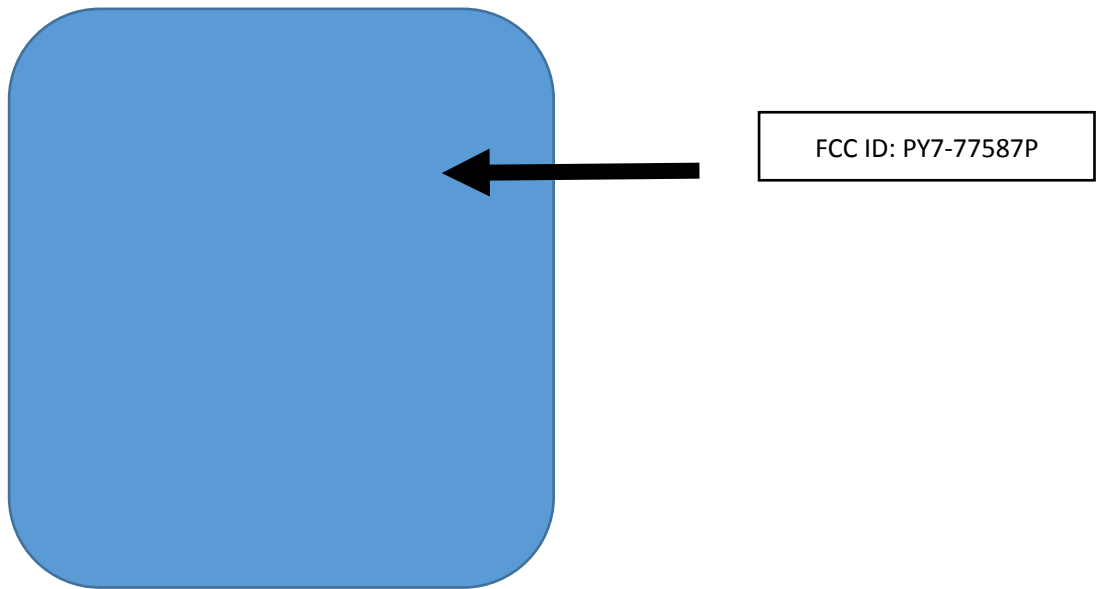

## Label and Label Location

FCC ID: PY7-77587P

(Back side of EUT)

\*Note: FCC 15.19(a) statement is in the User manual due to device size.