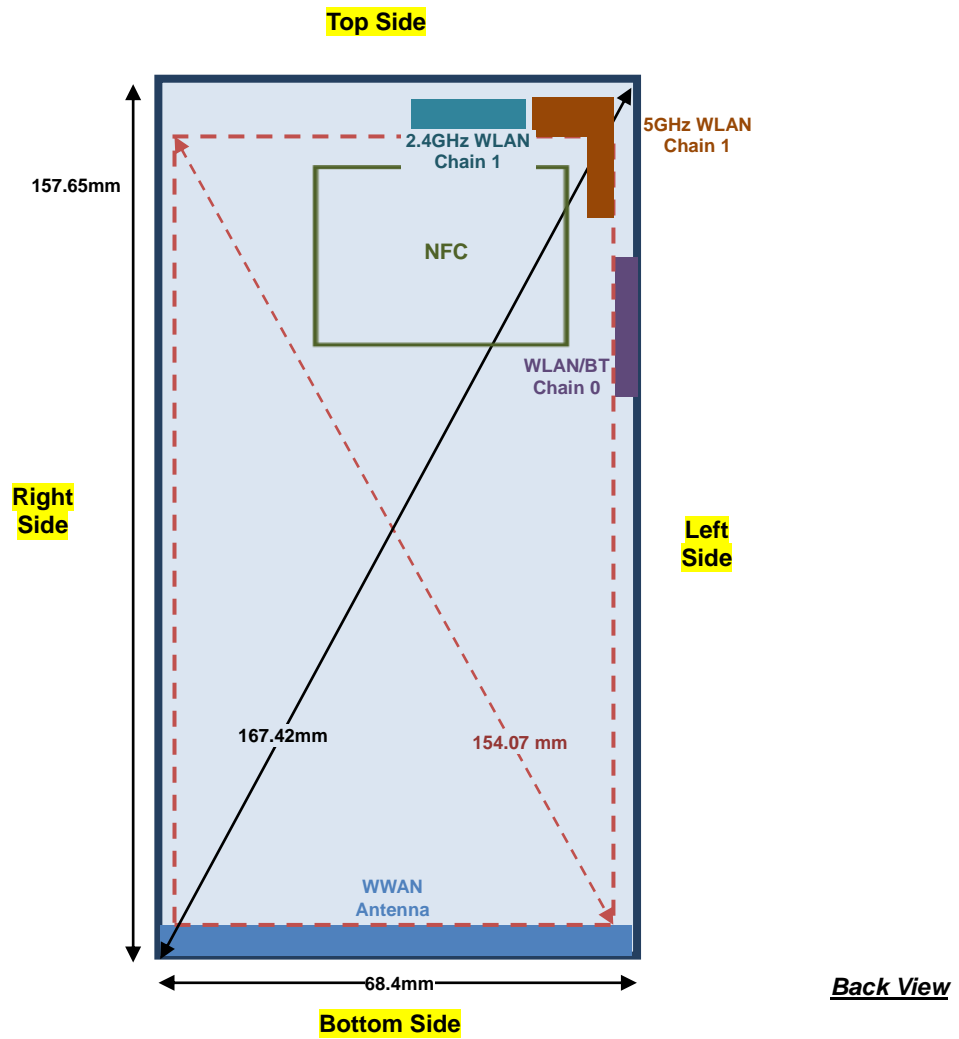

Appendix D. Antenna Location

Appendix D. SAR Test Setup Photos**Right Cheek****Right Tilted****Left Cheek****Left Tilted**

Front, Test Separation 0 mm

Back, Test Separation 0 mm

Left Side, Test Separation 0 mm

Top Side, Test Separation 0 mm

Right Side, Test Separation 0 mm

Front, Test Separation 10 mm

Back, Test Separation 10 mm

Left Side, Test Separation 10 mm

Right Side, Test Separation 10 mm

Bottom Side, Test Separation 10 mm

Top Side, Test Separation 10 mm

**Front, Test Separation 15 mm****Back, Test Separation 15 mm**