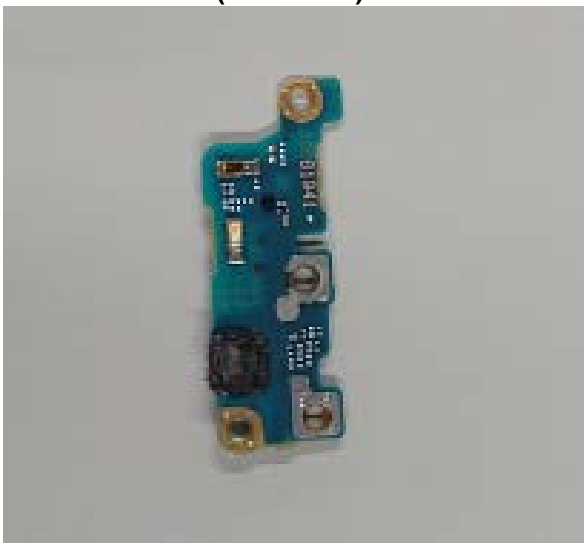

FCC ID: PY7-77310Z Internal Photo

Without Rear panel

Without PBA and Battery

Rear panel

Internal Main-PWB with Shield cases (Front-side) Internal-Main PWB without Shield cases (Front-side)

Internal Main-PWB of Rear (Front-side)

Internal Main-PWB with Shield cases (Rear-side)

Internal Main-PWB without Shield cases (Rear-side)

Internal Main-PWB of Rear (Rear-side)

Internal Sub-PWB (Front-side)

Internal Sub-PBA (Rear-side)

Battery: