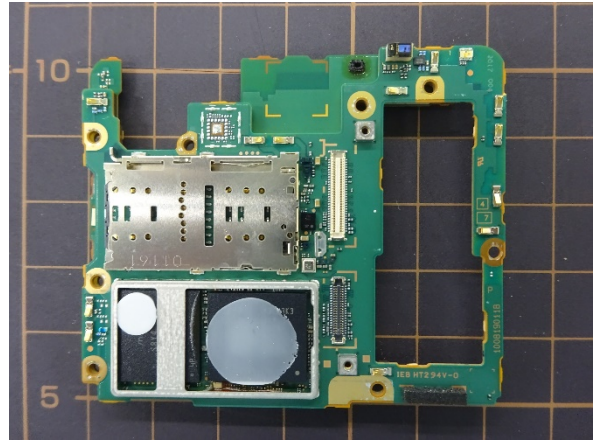

FCC ID: PY7-77310Z Internal Photo

Without Rear panel

Without PBA and Battery

Rear panel

Internal Main-PWB with Shield cases (Front-side) Internal-Main PWB without Shield cases (Front-side)

Internal Main-PWB of Rear (Front-side)

Internal Main-PWB with Shield cases (Rear-side)

Internal Main-PWB without Shield cases (Rear-side)

Internal Main-PWB of Rear (Rear-side)

Internal Sub-PWB (Front-side)

Internal Sub-PBA (Rear-side)

Battery: