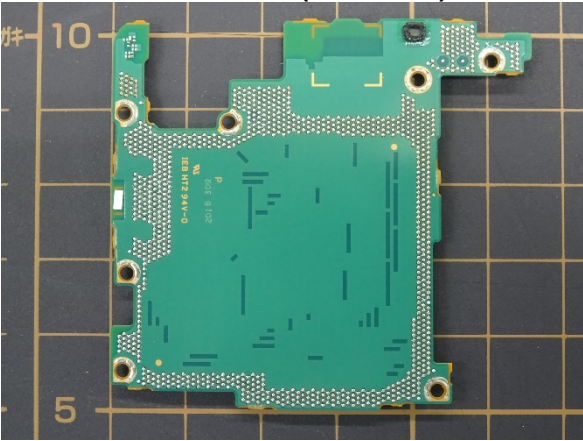

FCC ID: PY7-77310Z Internal Photo

Without Rear panel

Without PBA and Battery

Rear panel

Internal Main-PWB with Shield cases (Front-side) Internal-Main PWB without Shield cases (Front-side)

Internal Main-PWB of Rear (Front-side)

Internal Main-PWB with Shield cases (Rear-side)

Internal Main-PWB without Shield cases (Rear-side)

Internal Main-PWB of Rear (Rear-side)

Internal Sub-PWB (Front-side)

Internal Sub-PBA (Rear-side)

Battery: