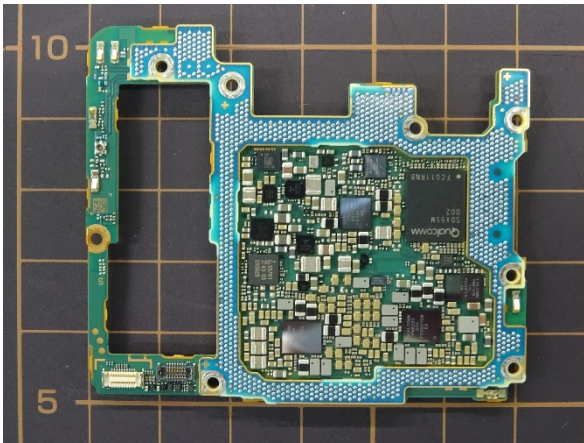

FCC ID: PY7-77310Z Internal Photo

Without Rear panel

Without PBA and Battery

Rear panel

Internal Main-PWB with Shield cases (Front-side) Internal-Main PWB without Shield cases (Front-side)

Internal Main-PWB of Rear (Front-side)

Internal Main-PWB with Shield cases (Rear-side)

Internal Main-PWB without Shield cases (Rear-side)

Internal Main-PWB of Rear (Rear-side)

Internal Sub-PWB (Front-side)

Internal Sub-PBA (Rear-side)

Battery: