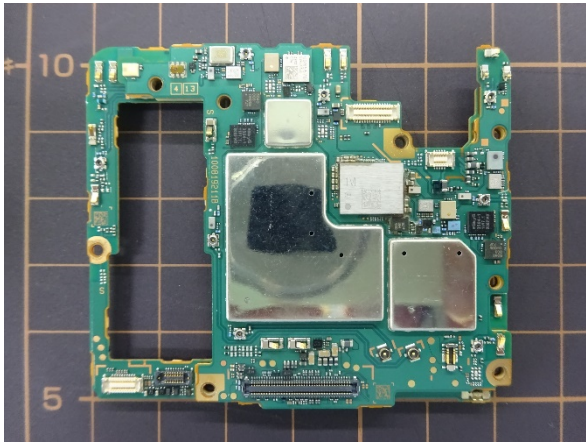

FCC ID: PY7-77310Z Internal Photo

Without Rear panel

Without PBA and Battery

Rear panel

Internal Main-PWB with Shield cases (Front-side) Internal-Main PWB without Shield cases (Front-side)

Internal Main-PWB of Rear (Front-side)

Internal Main-PWB with Shield cases (Rear-side)

Internal Main-PWB without Shield cases (Rear-side)

Internal Main-PWB of Rear (Rear-side)

Internal Sub-PWB (Front-side)

Internal Sub-PBA (Rear-side)

Battery: