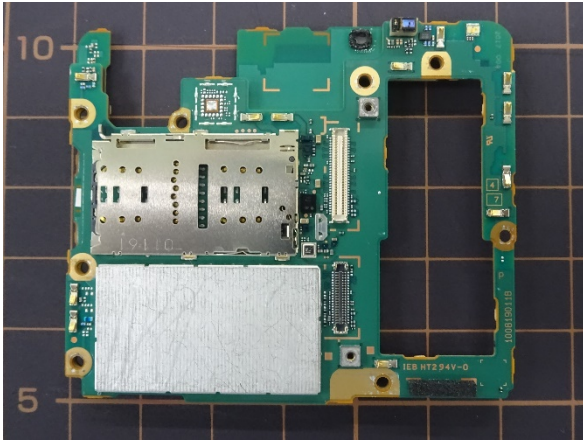

FCC ID: PY7-77310Z Internal Photo

Without Rear panel

Without PBA and Battery

Rear panel

Internal Main-PWB with Shield cases (Front-side) Internal-Main PWB without Shield cases (Front-side)

Internal Main-PWB of Rear (Front-side)

Internal Main-PWB with Shield cases (Rear-side)

Internal Main-PWB without Shield cases (Rear-side)

Internal Main-PWB of Rear (Rear-side)

Internal Sub-PWB (Front-side)

Internal Sub-PBA (Rear-side)

Battery: