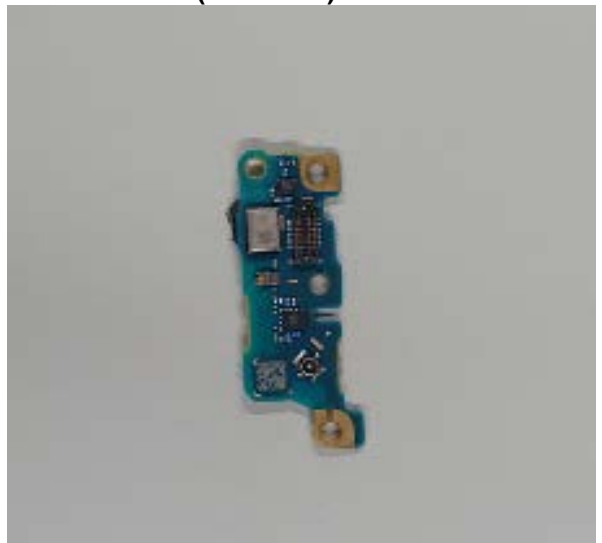

FCC ID: PY7-77310Z Internal Photo

Without Rear panel

Without PBA and Battery

Rear panel

Internal Main-PWB with Shield cases (Front-side) Internal-Main PWB without Shield cases (Front-side)

Internal Main-PWB of Rear (Front-side)

Internal Main-PWB with Shield cases (Rear-side)

Internal Main-PWB without Shield cases (Rear-side)

Internal Main-PWB of Rear (Rear-side)

Internal Sub-PWB (Front-side)

Internal Sub-PBA (Rear-side)

Battery: