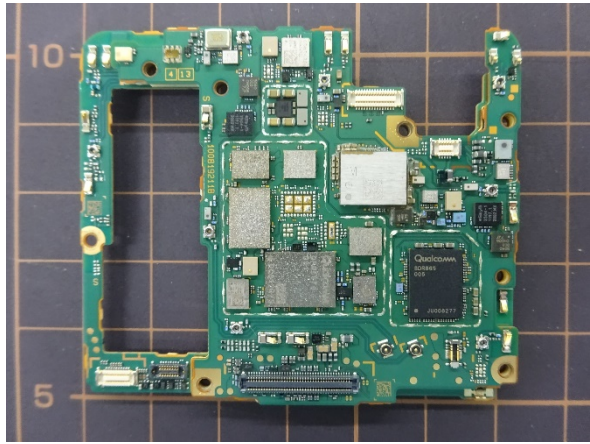

FCC ID: PY7-77310Z Internal Photo

Without Rear panel

Without PBA and Battery

Rear panel

Internal Main-PWB with Shield cases (Front-side) Internal-Main PWB without Shield cases (Front-side)

Internal Main-PWB of Rear (Front-side)

Internal Main-PWB with Shield cases (Rear-side)

Internal Main-PWB without Shield cases (Rear-side)

Internal Main-PWB of Rear (Rear-side)

Internal Sub-PWB (Front-side)

Internal Sub-PBA (Rear-side)

Battery: