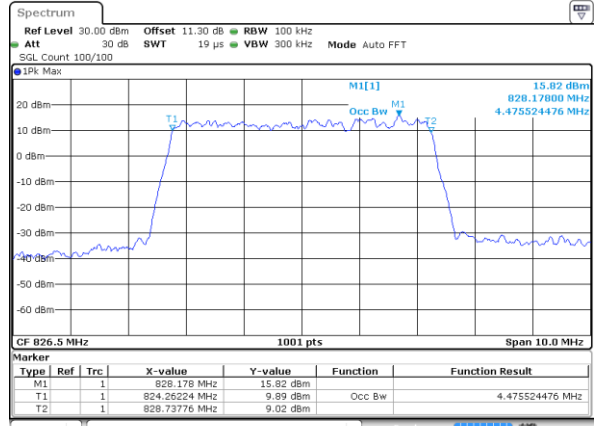

Highest Channel / 3MHz / QPSK

Date: 5 AUG 2020 03:01:04

Highest Channel / 3MHz / 16QAM

Date: 5 AUG 2020 03:01:16

LTE Band 5

Lowest Channel / 5MHz / QPSK

Lowest Channel / 5MHz / 16QAM

Middle Channel / 5MHz / QPSK

Middle Channel / 5MHz / 16QAM

Highest Channel / 5MHz / QPSK

Highest Channel / 5MHz / 16QAM

LTE Band 5

Lowest Channel / 10MHz / QPSK

Date: 5 AUG 2020 03:50:02

Lowest Channel / 10MHz / 16QAM

Date: 5 AUG 2020 03:50:14