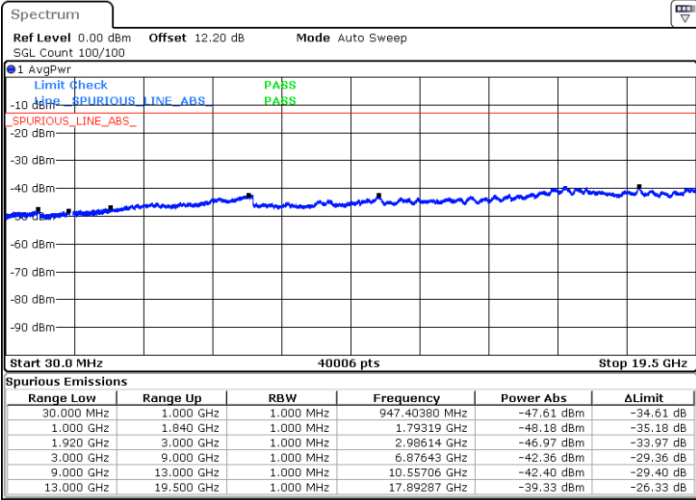

Lowest Channel / QPSK

Lowest Channel / 16QAM

Date: 5 AUG.2020 00:46:56

Date: 5 AUG.2020 00:47:42

LTE Band 2 / 20MHz

Middle Channel / QPSK

Middle Channel / 16QAM

Date: 5 AUG.2020 00:49:13

Date: 5 AUG.2020 00:49:59

Highest Channel / QPSK

Highest Channel / 16QAM

Date: 5 AUG.2020 00:54:16

Date: 5 AUG.2020 00:55:02

LTE Band 2 / 1.4MHz

Lowest Channel / 64QAM

Middle Channel / 64QAM

Date: 4 AUG.2020 23:29:30

Date: 4 AUG.2020 23:30:39

Highest Channel / 64QAM

Date: 4 AUG.2020 23:33:57

LTE Band 2 / 3MHz

Lowest Channel / 64QAM

Middle Channel / 64QAM

Date: 5 AUG.2020 00:57:34