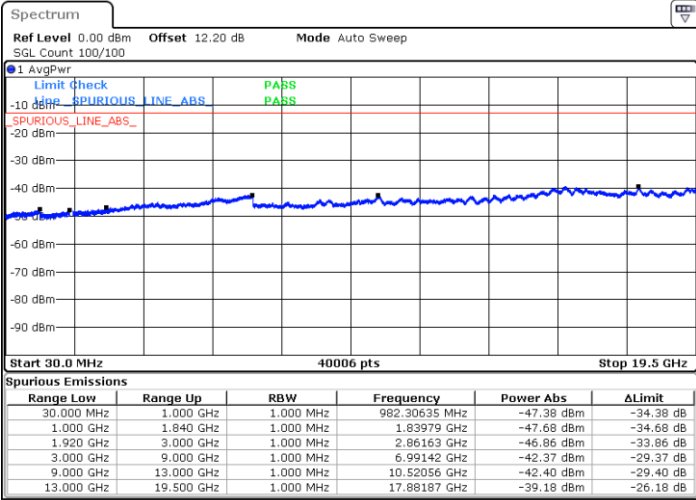

Highest Channel / 64QAM

Date: 5 AUG.2020 01:07:24

LTE Band 2 / 10MHz

Lowest Channel / 64QAM

Middle Channel / 64QAM

Date: 5 AUG.2020 01:09:56

Date: 5 AUG.2020 01:11:04

Highest Channel / 64QAM

Date: 5 AUG.2020 01:13:35

LTE Band 2 / 15MHz

Lowest Channel / 64QAM

Middle Channel / 64QAM

Date: 5 AUG.2020 01:16:07

Date: 5 AUG.2020 01:17:15

Highest Channel / 64QAM

Date: 5 AUG.2020 01:19:46

LTE Band 2 / 20MHz

Lowest Channel / 64QAM

Middle Channel / 64QAM

Date: 5 AUG.2020 01:22:18

Date: 5 AUG.2020 01:23:26

Highest Channel / 64QAM

Date: 5 AUG.2020 01:25:56

Frequency Stability