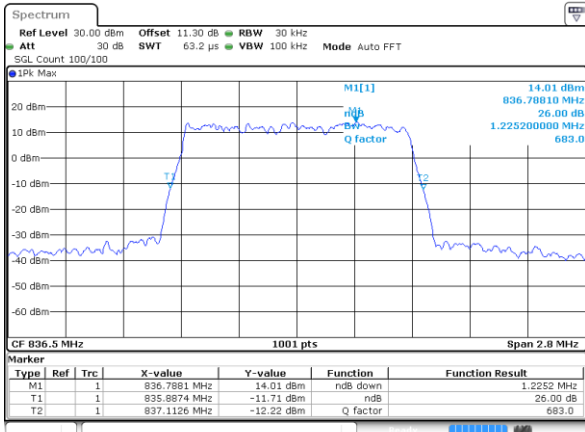

Middle Channel / 1.4MHz / 64QAM

Date: 5 AUG 2020 02:44:16