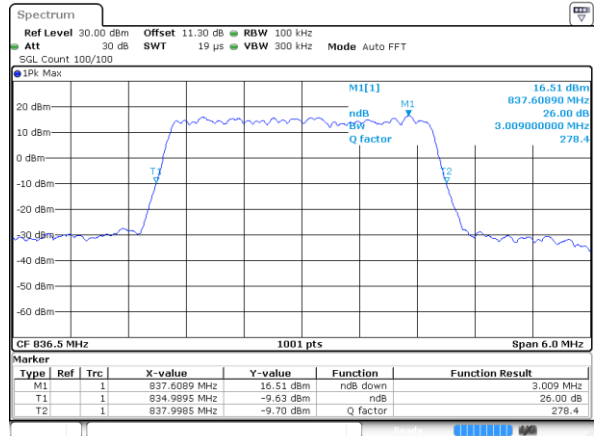

Date: 5 AUG 2020 02:28:50

Highest Channel / 1.4MHz / QPSK

Date: 5 AUG 2020 02:30:56

Highest Channel / 1.4MHz / 16QAM

Date: 5 AUG 2020 02:31:08

LTE Band 5

Lowest Channel / 3MHz / QPSK

Date: 5 AUG 2020 02:50:08

Lowest Channel / 3MHz / 16QAM

Date: 5 AUG 2020 02:50:20

Middle Channel / 3MHz / QPSK

Date: 5 AUG 2020 02:59:10

Middle Channel / 3MHz / 16QAM

Date: 5 AUG 2020 02:59:21

Highest Channel / 3MHz / QPSK

Date: 5 AUG 2020 03:01:27

Highest Channel / 3MHz / 16QAM

Date: 5 AUG 2020 03:01:39

LTE Band 5

Lowest Channel / 5MHz / QPSK

Date: 5 AUG 2020 03:20:40

Lowest Channel / 5MHz / 16QAM

Date: 5 AUG 2020 03:20:52

Middle Channel / 5MHz / QPSK