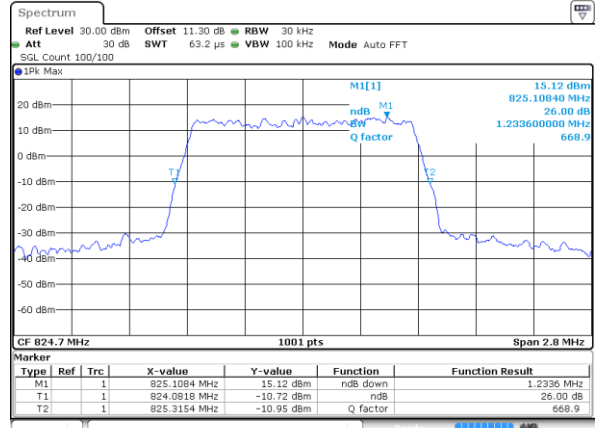

Date: 5 AUG 2020 04:26:36

Middle Channel / Full RB

Date: 5 AUG 2020 04:26:47

Highest Channel / 1RB

Date: 5 AUG 2020 04:27:02

Highest Channel / Full RB

Date: 5 AUG 2020 04:27:19

**26dB Bandwidth**

Mode	LTE Band 5 : 26dB BW(MHz)											
BW	1.4MHz		3MHz		5MHz		10MHz		15MHz		20MHz	
Mod.	QPSK	16QAM	QPSK	16QAM	QPSK	16QAM	QPSK	16QAM	QPSK	16QAM	QPSK	16QAM
Lowest CH	1.24	1.23	2.99	3.03	4.85	4.86	9.75	9.81	-	-	-	-
Middle CH	1.21	1.22	3.02	3.01	4.90	4.94	9.75	9.71	-	-	-	-
Highest CH	1.21	1.21	3.00	3.04	4.89	4.92	9.77	9.77	-	-	-	-
Mode	LTE Band 5 : 26dB BW(MHz)											
BW	1.4MHz		3MHz		5MHz		10MHz		15MHz		20MHz	
Mod.	64QAM		64QAM		64QAM		64QAM		64QAM		64QAM	
Lowest CH	1.22	-	2.97	-	4.83	-	9.63	-	-	-	-	-
Middle CH	1.23	-	3.00	-	4.89	-	9.99	-	-	-	-	-
Highest CH	1.22	-	2.97	-	4.89	-	9.87	-	-	-	-	-

LTE Band 5

Lowest Channel / 1.4MHz / QPSK

Date: 5 AUG 2020 02:19:49

Lowest Channel / 1.4MHz / 16QAM

Date: 5 AUG 2020 02:19:37

Middle Channel / 1.4MHz / QPSK

Date: 5 AUG 2020 02:28:38

Middle Channel / 1.4MHz / 16QAM

Date: 5 AUG 2020 02:28:50

Highest Channel / 1.4MHz / QPSK

Date: 5 AUG 2020 02:30:56

Highest Channel / 1.4MHz / 16QAM

Date: 5 AUG 2020 02:31:08

LTE Band 5

Lowest Channel / 3MHz / QPSK

Date: 5 AUG 2020 02:50:08