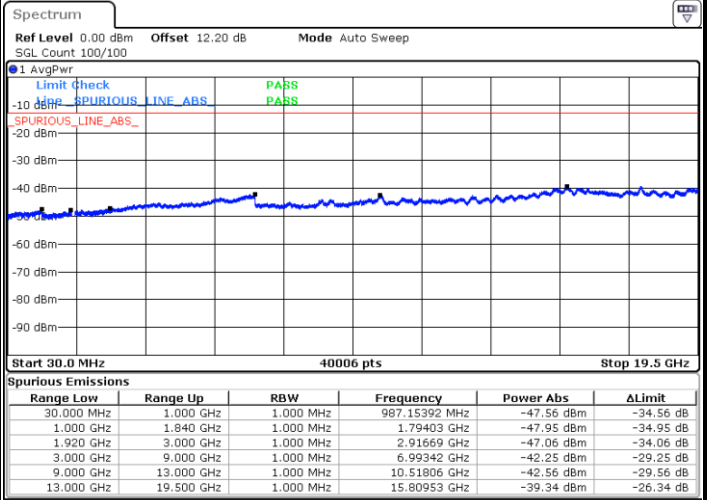

Date: 5 AUG.2020 00:49:59

Highest Channel / QPSK

Highest Channel / 16QAM

Date: 5 AUG.2020 00:54:16

Date: 5 AUG.2020 00:55:02

LTE Band 2 / 1.4MHz

Lowest Channel / 64QAM

Middle Channel / 64QAM

Date: 4 AUG.2020 23:29:30

Date: 4 AUG.2020 23:30:39

Highest Channel / 64QAM

Date: 4 AUG.2020 23:33:57

LTE Band 2 / 3MHz

Lowest Channel / 64QAM

Middle Channel / 64QAM

Date: 5 AUG.2020 00:57:34