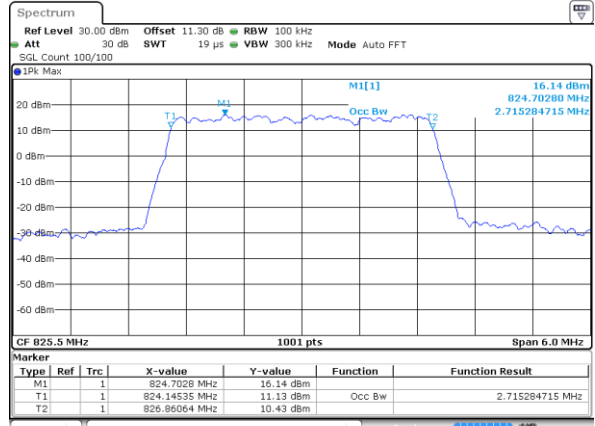

Lowest Channel / 3MHz / 16QAM

Date: 5 AUG 2020 02:49:57