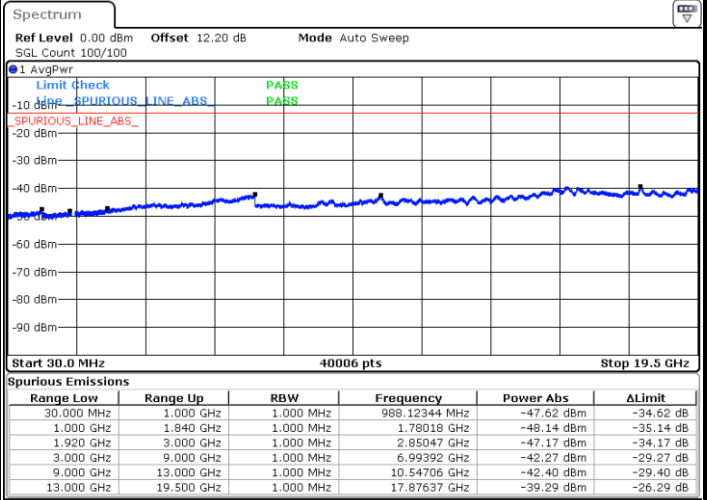

Date: 5 AUG.2020 00:58:42

Highest Channel / 64QAM

Date: 5 AUG.2020 01:01:13

LTE Band 2 / 5MHz

Lowest Channel / 64QAM

Middle Channel / 64QAM

Date: 5 AUG.2020 01:03:45

Date: 5 AUG.2020 01:04:53

Highest Channel / 64QAM

Date: 5 AUG.2020 01:07:24

LTE Band 2 / 10MHz

Lowest Channel / 64QAM

Middle Channel / 64QAM

Date: 5 AUG.2020 01:09:56

Date: 5 AUG.2020 01:11:04

Highest Channel / 64QAM

Date: 5 AUG.2020 01:13:35

LTE Band 2 / 15MHz

Lowest Channel / 64QAM

Middle Channel / 64QAM

Date: 5 AUG.2020 01:16:07

Date: 5 AUG.2020 01:17:15

Highest Channel / 64QAM

Date: 5 AUG.2020 01:19:46