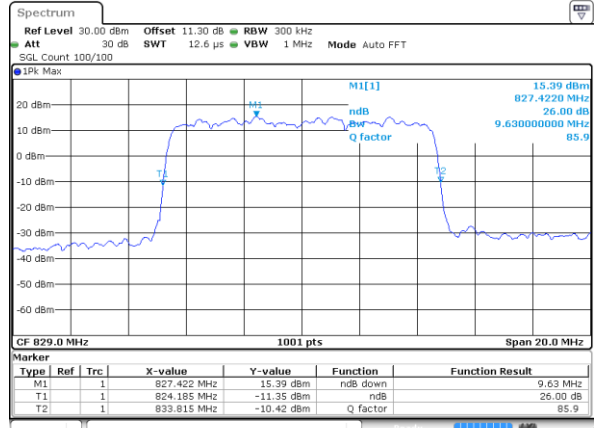

Highest Channel / 10MHz / QPSK

Date: 5 AUG 2020 04:01:45

Highest Channel / 10MHz / 16QAM

Date: 5 AUG 2020 04:01:57

LTE Band 5

Lowest Channel / 1.4MHz / 64QAM

Date: 5 AUG 2020 02:39:46

Lowest Channel / 3MHz / 64QAM

Date: 5 AUG 2020 03:10:18

Middle Channel / 1.4MHz / 64QAM

Date: 5 AUG 2020 02:44:16

Middle Channel / 3MHz / 64QAM

Date: 5 AUG 2020 03:14:48

Highest Channel / 1.4MHz / 64QAM

Date: 5 AUG 2020 02:45:25

Highest Channel / 3MHz / 64QAM

Date: 5 AUG 2020 03:15:57

LTE Band 5

Lowest Channel / 5MHz / 64QAM

Date: 5 AUG 2020 03:40:50

Lowest Channel / 10MHz / 64QAM

Date: 5 AUG 2020 04:11:22

Middle Channel / 5MHz / 64QAM

Date: 5 AUG 2020 03:45:20

Middle Channel / 10MHz / 64QAM

Date: 5 AUG 2020 04:15:52

Highest Channel / 5MHz / 64QAM

Date: 5 AUG 2020 03:46:28

Highest Channel / 10MHz / 64QAM

Date: 5 AUG 2020 04:17:01

**Occupied Bandwidth**

Mode	LTE Band 5 : 99%OBW(MHz)											
BW	1.4MHz		3MHz		5MHz		10MHz		15MHz		20MHz	
Mod.	QPSK	16QAM	QPSK	16QAM	QPSK	16QAM	QPSK	16QAM	QPSK	16QAM	QPSK	16QAM
Lowest CH	1.10	1.09	2.71	2.72	4.50	4.48	8.99	9.05	-	-	-	-
Middle CH	1.09	1.10	2.72	2.73	4.51	4.50	9.03	8.99	-	-	-	-
Highest CH	1.09	1.09	2.73	2.72	4.50	4.50	9.07	8.97	-	-	-	-
Mode	LTE Band 5 : 99%OBW(MHz)											
BW	1.4MHz		3MHz		5MHz		10MHz		15MHz		20MHz	
Mod.	64QAM		64QAM		64QAM		64QAM		64QAM		64QAM	
Lowest CH	1.09	-	2.72	-	4.50	-	8.99	-	-	-	-	-
Middle CH	1.09	-	2.72	-	4.48	-	8.97	-	-	-	-	-
Highest CH	1.09	-	2.72	-	4.50	-	8.99	-	-	-	-	-