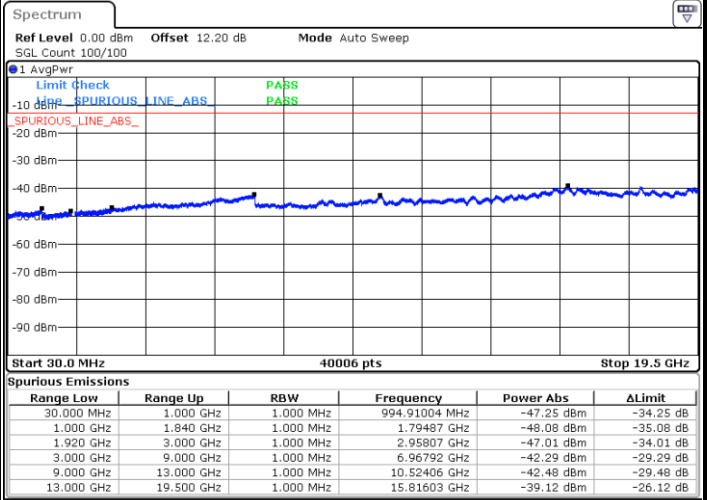

Date: 5 AUG.2020 00:36:50

Date: 5 AUG.2020 00:37:35

LTE Band 2 / 15MHz

Highest Channel / QPSK

Highest Channel / 16QAM

Date: 5 AUG.2020 00:41:52

Date: 5 AUG.2020 00:42:38

LTE Band 2 / 20MHz

Lowest Channel / QPSK

Lowest Channel / 16QAM

Date: 5 AUG.2020 00:46:56

Date: 5 AUG.2020 00:47:42

LTE Band 2 / 20MHz

Middle Channel / QPSK

Middle Channel / 16QAM

Date: 5 AUG.2020 00:49:13

Date: 5 AUG.2020 00:49:59

Highest Channel / QPSK

Highest Channel / 16QAM

Date: 5 AUG.2020 00:54:16

Date: 5 AUG.2020 00:55:02

LTE Band 2 / 1.4MHz

Lowest Channel / 64QAM

Middle Channel / 64QAM