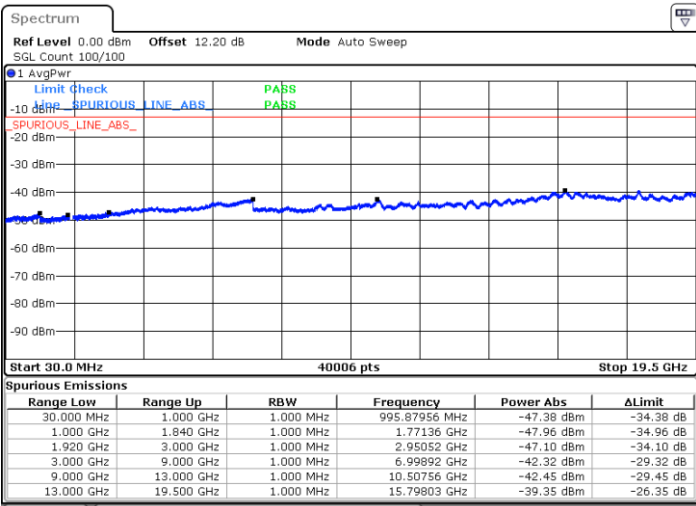

Date: 5 AUG.2020 01:13:35

LTE Band 2 / 15MHz

Lowest Channel / 64QAM

Middle Channel / 64QAM

Date: 5 AUG.2020 01:16:07

Date: 5 AUG.2020 01:17:15

Highest Channel / 64QAM

Date: 5 AUG.2020 01:19:46

LTE Band 2 / 20MHz

Lowest Channel / 64QAM

Middle Channel / 64QAM

Date: 5 AUG.2020 01:22:18

Date: 5 AUG.2020 01:23:26

Highest Channel / 64QAM

Date: 5 AUG.2020 01:25:56

Frequency Stability

Test Conditions		LTE Band 2 (QPSK) / Middle Channel	Limit
Temperature (°C)	Voltage (Volt)	BW 10MHz	Note 2.
		Deviation (ppm)	Result
50	Normal Voltage	0.0013	PASS
40	Normal Voltage	0.0016	
30	Normal Voltage	0.0056	
20(Ref.)	Normal Voltage	0.0000	
10	Normal Voltage	0.0026	
0	Normal Voltage	0.0074	
-10	Normal Voltage	0.0065	
-20	Normal Voltage	0.0013	
-30	Normal Voltage	0.0065	
20	Maximum Voltage	0.0049	
20	Normal Voltage	0.0000	
20	Battery End Point	0.0024	