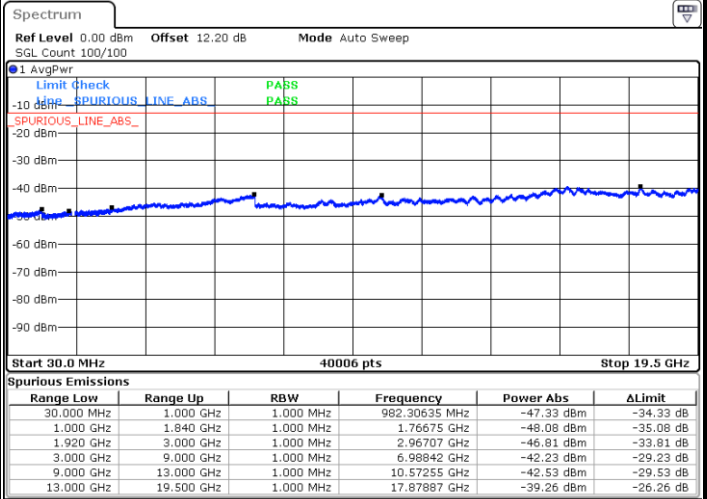

Date: 5 AUG.2020 00:36:50

Date: 5 AUG.2020 00:37:35

LTE Band 2 / 15MHz

Highest Channel / QPSK

Highest Channel / 16QAM

Date: 5 AUG.2020 00:41:52

Date: 5 AUG.2020 00:42:38

LTE Band 2 / 20MHz

Lowest Channel / QPSK

Lowest Channel / 16QAM

Date: 5 AUG.2020 00:46:56

Date: 5 AUG.2020 00:47:42

LTE Band 2 / 20MHz

Middle Channel / QPSK

Middle Channel / 16QAM

Date: 5 AUG.2020 00:49:13

Date: 5 AUG.2020 00:49:59

Highest Channel / QPSK

Highest Channel / 16QAM

Date: 5 AUG.2020 00:54:16

Date: 5 AUG.2020 00:55:02

LTE Band 2 / 1.4MHz

Lowest Channel / 64QAM

Middle Channel / 64QAM