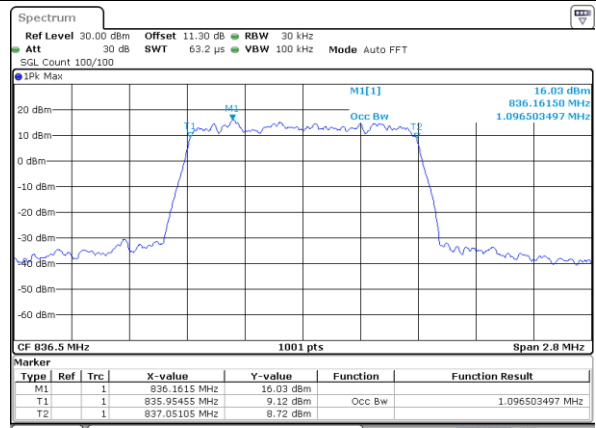

Middle Channel / 10MHz / 64QAM

Date: 5 AUG 2020 04:15:52

Highest Channel / 5MHz / 64QAM

Date: 5 AUG 2020 03:46:28

Highest Channel / 10MHz / 64QAM

Date: 5 AUG 2020 04:17:01

**Occupied Bandwidth**

Mode	LTE Band 5 : 99%OBW(MHz)											
BW	1.4MHz		3MHz		5MHz		10MHz		15MHz		20MHz	
Mod.	QPSK	16QAM	QPSK	16QAM	QPSK	16QAM	QPSK	16QAM	QPSK	16QAM	QPSK	16QAM
Lowest CH	1.10	1.09	2.71	2.72	4.50	4.48	8.99	9.05	-	-	-	-
Middle CH	1.09	1.10	2.72	2.73	4.51	4.50	9.03	8.99	-	-	-	-
Highest CH	1.09	1.09	2.73	2.72	4.50	4.50	9.07	8.97	-	-	-	-
Mode	LTE Band 5 : 99%OBW(MHz)											
BW	1.4MHz		3MHz		5MHz		10MHz		15MHz		20MHz	
Mod.	64QAM		64QAM		64QAM		64QAM		64QAM		64QAM	
Lowest CH	1.09	-	2.72	-	4.50	-	8.99	-	-	-	-	-
Middle CH	1.09	-	2.72	-	4.48	-	8.97	-	-	-	-	-
Highest CH	1.09	-	2.72	-	4.50	-	8.99	-	-	-	-	-

LTE Band 5

Lowest Channel / 1.4MHz / QPSK

Lowest Channel / 1.4MHz / 16QAM

Middle Channel / 1.4MHz / QPSK

Middle Channel / 1.4MHz / 16QAM

Highest Channel / 1.4MHz / QPSK

Highest Channel / 1.4MHz / 16QAM

LTE Band 5