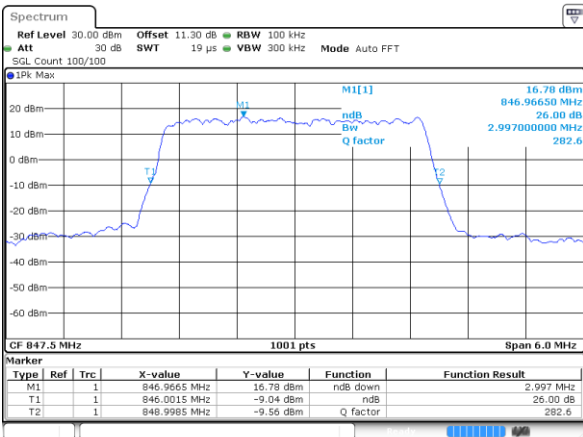

Date: 5 AUG 2020 02:28:50

Highest Channel / 1.4MHz / QPSK

Date: 5 AUG 2020 02:30:56

Highest Channel / 1.4MHz / 16QAM

Date: 5 AUG 2020 02:31:08

LTE Band 5

Lowest Channel / 3MHz / QPSK

Date: 5 AUG 2020 02:50:08

Lowest Channel / 3MHz / 16QAM

Date: 5 AUG 2020 02:50:20

Middle Channel / 3MHz / QPSK

Date: 5 AUG 2020 02:59:10

Middle Channel / 3MHz / 16QAM

Date: 5 AUG 2020 02:59:21

Highest Channel / 3MHz / QPSK

Date: 5 AUG 2020 03:01:27

Highest Channel / 3MHz / 16QAM

Date: 5 AUG 2020 03:01:39

LTE Band 5

Lowest Channel / 5MHz / QPSK

Date: 5 AUG 2020 03:20:40

Lowest Channel / 5MHz / 16QAM

Date: 5 AUG 2020 03:20:52

Middle Channel / 5MHz / QPSK