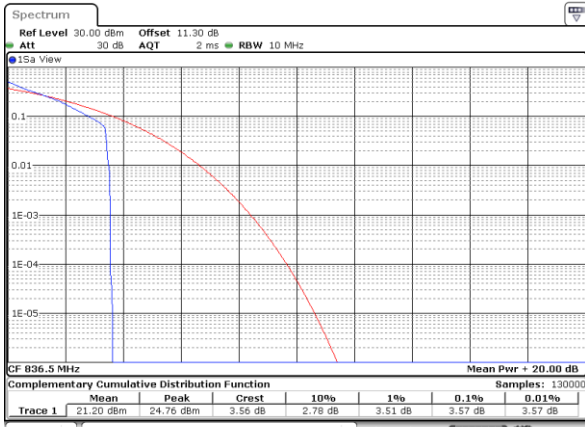

## Peak-to-Average Ratio

Mode	LTE Band 5 / 10MHz				
Mod.	QPSK		16QAM		Limit: 13dB
RB Size	1RB	Full RB	1RB	Full RB	Result
Lowest CH	3.57	5.04	5.07	5.88	PASS
Middle CH	3.57	5.16	5.16	6.00	
Highest CH	3.48	4.93	5.45	5.86	
Mode	LTE Band 5 / 10MHz				
Mod.	64QAM				Limit: 13dB
RB Size	1RB	Full RB			Result
Lowest CH	6.99	6.52	-	-	PASS
Middle CH	6.35	6.41	-	-	
Highest CH	6.55	6.46	-	-	

LTE Band 5 / 10MHz / QPSK

Lowest Channel / 1RB

Date: 5 AUG 2020 04:22:59

Lowest Channel / Full RB

Date: 5 AUG 2020 04:23:14

Middle Channel / 1RB

Date: 5 AUG 2020 04:23:30

Middle Channel / Full RB

Date: 5 AUG 2020 04:24:33

Highest Channel / 1RB

Date: 5 AUG 2020 04:24:55

Highest Channel / Full RB

Date: 5 AUG 2020 04:25:59

LTE Band 5 / 10MHz / 16QAM

Lowest Channel / 1RB

Date: 5 AUG 2020 04:21:49

Lowest Channel / Full RB

Date: 5 AUG 2020 04:22:03

Middle Channel / 1RB

Date: 5 AUG 2020 04:22:14

Middle Channel / Full RB

Date: 5 AUG 2020 04:22:24

Highest Channel / 1RB

Date: 5 AUG 2020 04:22:35