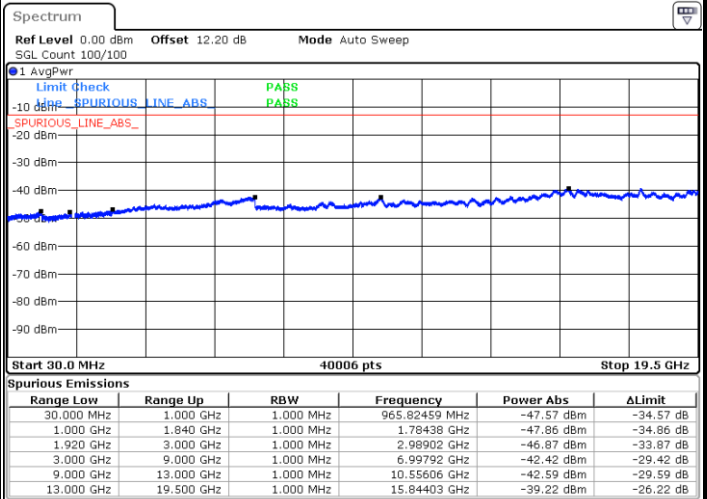

Date: 5 AUG.2020 00:30:15

LTE Band 2 / 15MHz

Lowest Channel / QPSK

Lowest Channel / 16QAM

Date: 5 AUG.2020 00:34:32

Date: 5 AUG.2020 00:35:18

Middle Channel / QPSK

Middle Channel / 16QAM

Date: 5 AUG.2020 00:36:50

Date: 5 AUG.2020 00:37:35

LTE Band 2 / 15MHz

Highest Channel / QPSK

Highest Channel / 16QAM

Date: 5 AUG.2020 00:41:52

Date: 5 AUG.2020 00:42:38

LTE Band 2 / 20MHz