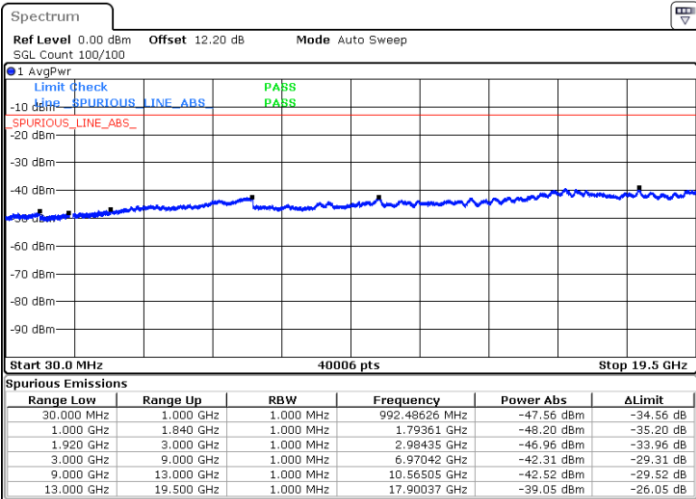

Date: 5 AUG.2020 00:58:42

Highest Channel / 64QAM

Date: 5 AUG.2020 01:01:13

LTE Band 2 / 5MHz

Lowest Channel / 64QAM

Middle Channel / 64QAM

Date: 5 AUG.2020 01:03:45

Date: 5 AUG.2020 01:04:53

Highest Channel / 64QAM

Date: 5 AUG.2020 01:07:24

LTE Band 2 / 10MHz

Lowest Channel / 64QAM

Middle Channel / 64QAM

Date: 5 AUG.2020 01:09:56

Date: 5 AUG.2020 01:11:04

Highest Channel / 64QAM