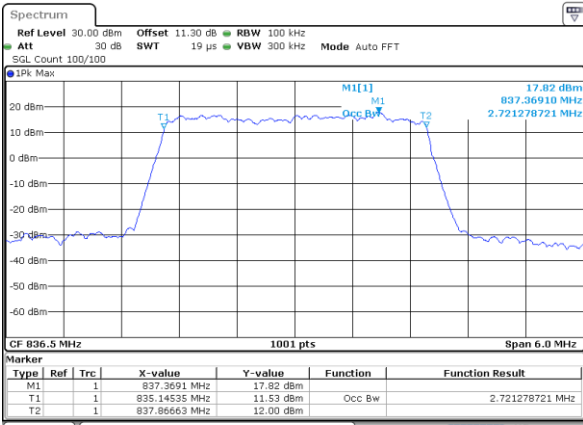

LTE Band 5

Lowest Channel / 1.4MHz / QPSK

Lowest Channel / 1.4MHz / 16QAM

Middle Channel / 1.4MHz / QPSK

Middle Channel / 1.4MHz / 16QAM

Highest Channel / 1.4MHz / QPSK

Highest Channel / 1.4MHz / 16QAM

LTE Band 5

Lowest Channel / 3MHz / QPSK

Date: 5 AUG 2020 02:49:45

Lowest Channel / 3MHz / 16QAM

Date: 5 AUG 2020 02:49:57

Middle Channel / 3MHz / QPSK

Date: 5 AUG 2020 02:58:47

Middle Channel / 3MHz / 16QAM

Date: 5 AUG 2020 02:58:58

Highest Channel / 3MHz / QPSK

Date: 5 AUG 2020 03:01:04

Highest Channel / 3MHz / 16QAM

Date: 5 AUG 2020 03:01:16

LTE Band 5

Lowest Channel / 5MHz / QPSK

Lowest Channel / 5MHz / 16QAM

Middle Channel / 5MHz / QPSK