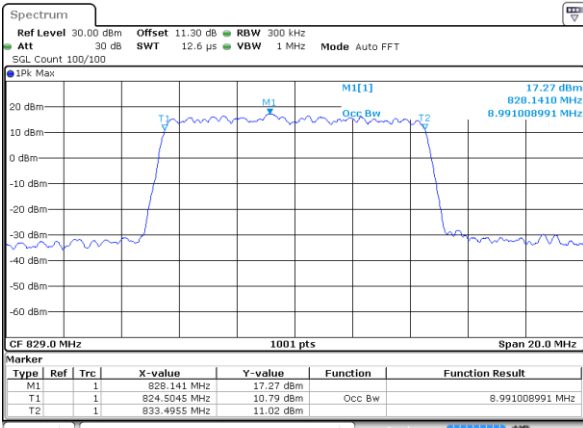

Highest Channel / 3MHz / QPSK

Date: 5 AUG 2020 03:01:04

Highest Channel / 3MHz / 16QAM

Date: 5 AUG 2020 03:01:16

LTE Band 5

Lowest Channel / 5MHz / QPSK

Lowest Channel / 5MHz / 16QAM

Middle Channel / 5MHz / QPSK

Middle Channel / 5MHz / 16QAM

Highest Channel / 5MHz / QPSK

Highest Channel / 5MHz / 16QAM

LTE Band 5

Lowest Channel / 10MHz / QPSK

Date: 5 AUG 2020 03:50:02

Lowest Channel / 10MHz / 16QAM

Date: 5 AUG 2020 03:50:14