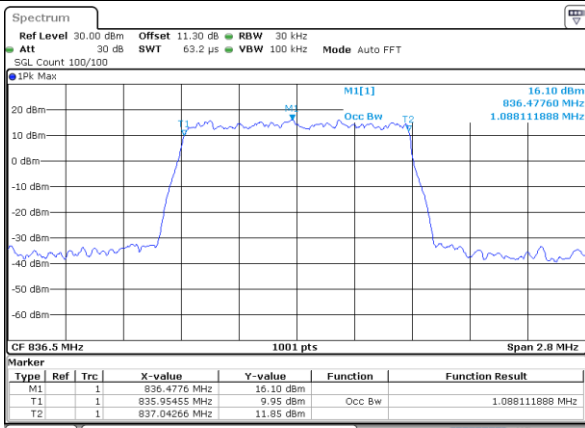

Middle Channel / 10MHz / 64QAM

Date: 5 AUG 2020 04:15:52

Highest Channel / 5MHz / 64QAM

Date: 5 AUG 2020 03:46:28

Highest Channel / 10MHz / 64QAM

Date: 5 AUG 2020 04:17:01

**Occupied Bandwidth**

Mode	LTE Band 5 : 99%OBW(MHz)											
BW	1.4MHz		3MHz		5MHz		10MHz		15MHz		20MHz	
Mod.	QPSK	16QAM	QPSK	16QAM	QPSK	16QAM	QPSK	16QAM	QPSK	16QAM	QPSK	16QAM
Lowest CH	1.10	1.09	2.71	2.72	4.50	4.48	8.99	9.05	-	-	-	-
Middle CH	1.09	1.10	2.72	2.73	4.51	4.50	9.03	8.99	-	-	-	-
Highest CH	1.09	1.09	2.73	2.72	4.50	4.50	9.07	8.97	-	-	-	-
Mode	LTE Band 5 : 99%OBW(MHz)											
BW	1.4MHz		3MHz		5MHz		10MHz		15MHz		20MHz	
Mod.	64QAM		64QAM		64QAM		64QAM		64QAM		64QAM	
Lowest CH	1.09	-	2.72	-	4.50	-	8.99	-	-	-	-	-
Middle CH	1.09	-	2.72	-	4.48	-	8.97	-	-	-	-	-
Highest CH	1.09	-	2.72	-	4.50	-	8.99	-	-	-	-	-

LTE Band 5

Lowest Channel / 1.4MHz / QPSK

Lowest Channel / 1.4MHz / 16QAM

Middle Channel / 1.4MHz / QPSK

Middle Channel / 1.4MHz / 16QAM

Highest Channel / 1.4MHz / QPSK

Highest Channel / 1.4MHz / 16QAM

LTE Band 5