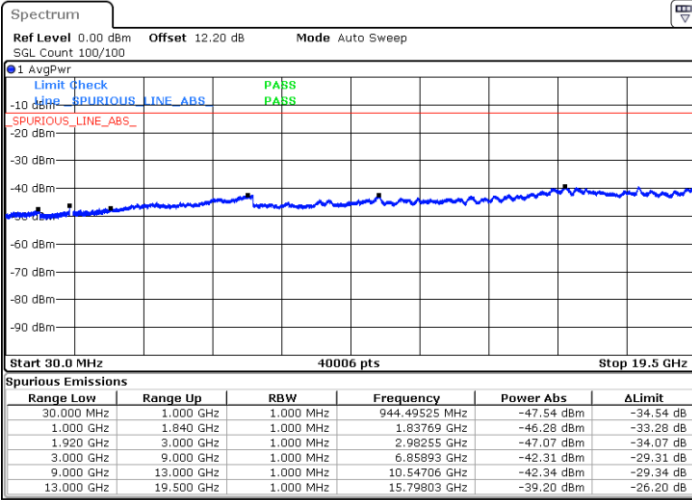

LTE Band 2 / 15MHz

Lowest Channel / QPSK

Lowest Channel / 16QAM

Date: 5 AUG.2020 00:34:32

Date: 5 AUG.2020 00:35:18