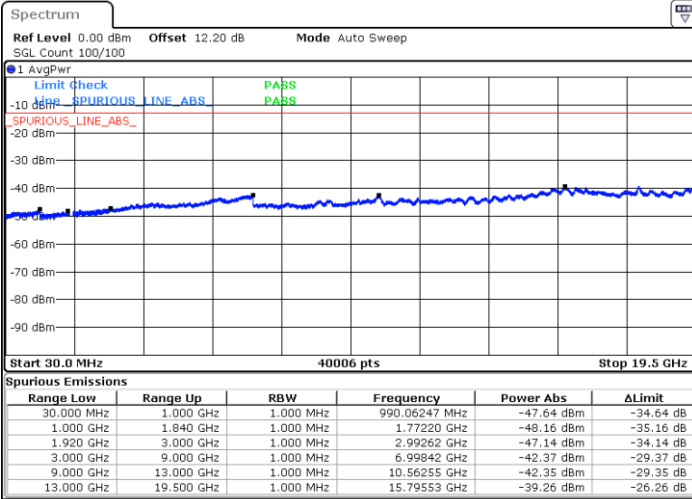

Date: 5 AUG.2020 00:36:50

Date: 5 AUG.2020 00:37:35

LTE Band 2 / 15MHz

Highest Channel / QPSK

Highest Channel / 16QAM

Date: 5 AUG.2020 00:41:52

Date: 5 AUG.2020 00:42:38

LTE Band 2 / 20MHz

Lowest Channel / QPSK

Lowest Channel / 16QAM

Date: 5 AUG.2020 00:46:56

Date: 5 AUG.2020 00:47:42

LTE Band 2 / 20MHz

Middle Channel / QPSK

Middle Channel / 16QAM

Date: 5 AUG.2020 00:49:13

Date: 5 AUG.2020 00:49:59

Highest Channel / QPSK

Highest Channel / 16QAM

Date: 5 AUG.2020 00:54:16

Date: 5 AUG.2020 00:55:02

LTE Band 2 / 1.4MHz

Lowest Channel / 64QAM

Middle Channel / 64QAM