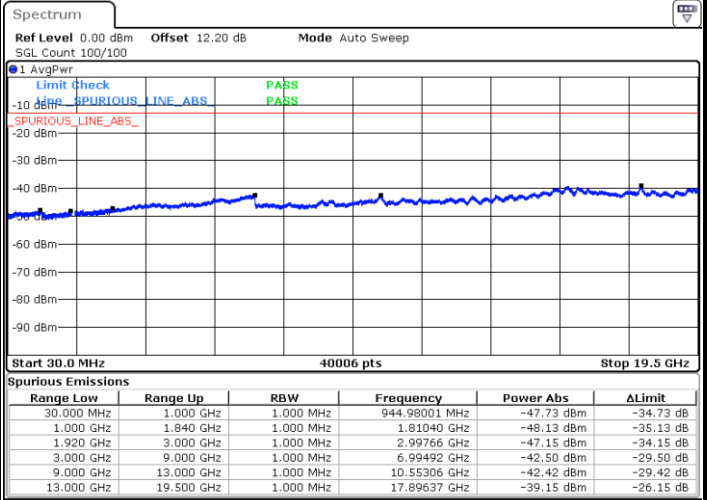

Highest Channel / 64QAM

Date: 5 AUG.2020 01:07:24

LTE Band 2 / 10MHz

Lowest Channel / 64QAM

Middle Channel / 64QAM

Date: 5 AUG.2020 01:09:56

Date: 5 AUG.2020 01:11:04

Highest Channel / 64QAM

Date: 5 AUG.2020 01:13:35

LTE Band 2 / 15MHz

Lowest Channel / 64QAM

Middle Channel / 64QAM

Date: 5 AUG.2020 01:16:07

Date: 5 AUG.2020 01:17:15

Highest Channel / 64QAM

Date: 5 AUG.2020 01:19:46

LTE Band 2 / 20MHz

Lowest Channel / 64QAM

Middle Channel / 64QAM

Date: 5 AUG.2020 01:22:18

Date: 5 AUG.2020 01:23:26

Highest Channel / 64QAM

Date: 5 AUG.2020 01:25:56

Frequency Stability