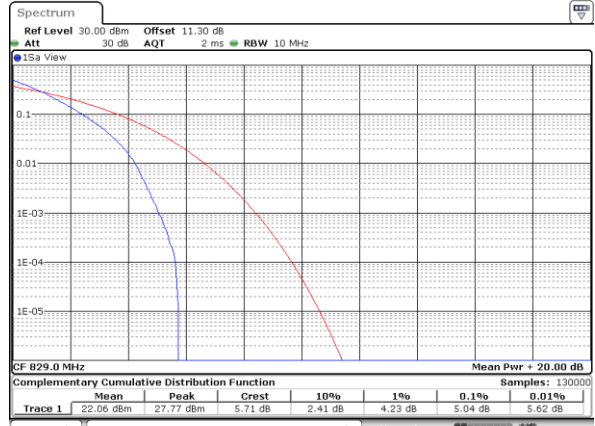

## Peak-to-Average Ratio

Mode	LTE Band 5 / 10MHz				
Mod.	QPSK		16QAM		Limit: 13dB
RB Size	1RB	Full RB	1RB	Full RB	Result
Lowest CH	3.57	5.04	5.07	5.88	PASS
Middle CH	3.57	5.16	5.16	6.00	
Highest CH	3.48	4.93	5.45	5.86	
Mode	LTE Band 5 / 10MHz				
Mod.	64QAM				Limit: 13dB
RB Size	1RB	Full RB			Result
Lowest CH	6.99	6.52	-	-	PASS
Middle CH	6.35	6.41	-	-	
Highest CH	6.55	6.46	-	-	

LTE Band 5 / 10MHz / QPSK

Lowest Channel / 1RB

Date: 5 AUG 2020 04:22:59

Lowest Channel / Full RB

Date: 5 AUG 2020 04:23:14

Middle Channel / 1RB

Date: 5 AUG 2020 04:23:30

Middle Channel / Full RB