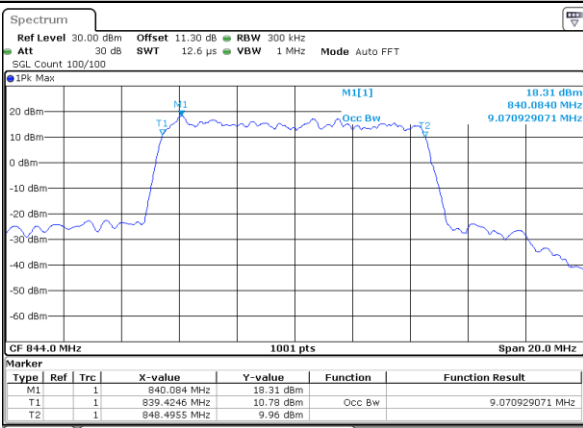

Middle Channel / 5MHz / 16QAM

Highest Channel / 5MHz / QPSK

Highest Channel / 5MHz / 16QAM

LTE Band 5

Lowest Channel / 10MHz / QPSK

Date: 5 AUG 2020 03:50:02

Lowest Channel / 10MHz / 16QAM

Date: 5 AUG 2020 03:50:14

Middle Channel / 10MHz / QPSK

Date: 5 AUG 2020 03:59:04

Middle Channel / 10MHz / 16QAM

Date: 5 AUG 2020 03:59:16

Highest Channel / 10MHz / QPSK

Date: 5 AUG 2020 04:01:21

Highest Channel / 10MHz / 16QAM

Date: 5 AUG 2020 04:01:33