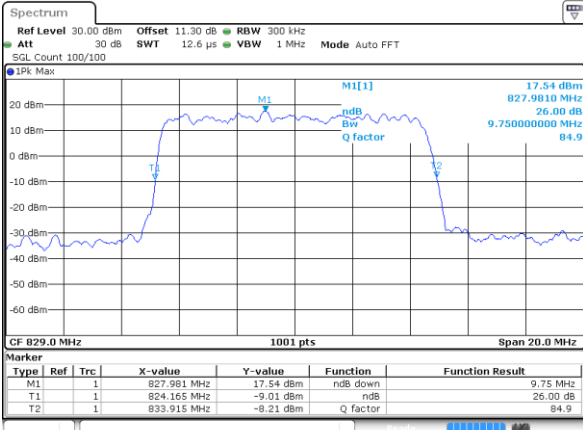

LTE Band 5

Lowest Channel / 10MHz / QPSK

Date: 5 AUG 2020 03:50:26