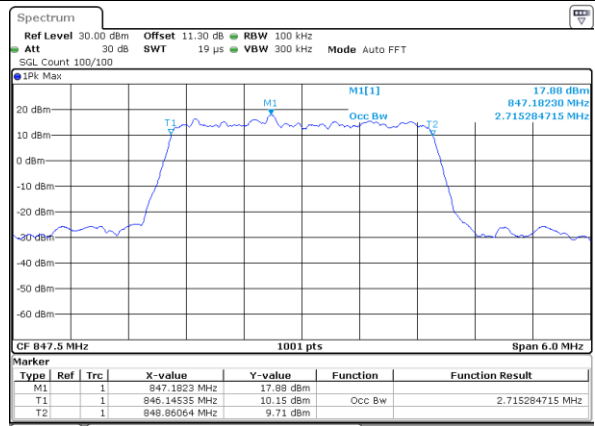

LTE Band 5

Lowest Channel / 1.4MHz / QPSK

Lowest Channel / 1.4MHz / 16QAM

Middle Channel / 1.4MHz / QPSK

Middle Channel / 1.4MHz / 16QAM

Highest Channel / 1.4MHz / QPSK

Highest Channel / 1.4MHz / 16QAM

LTE Band 5

Lowest Channel / 3MHz / QPSK

Date: 5 AUG 2020 02:49:45

Lowest Channel / 3MHz / 16QAM

Date: 5 AUG 2020 02:49:57

Middle Channel / 3MHz / QPSK

Date: 5 AUG 2020 02:58:47

Middle Channel / 3MHz / 16QAM

Date: 5 AUG 2020 02:58:58

Highest Channel / 3MHz / QPSK

Date: 5 AUG 2020 03:01:04

Highest Channel / 3MHz / 16QAM

Date: 5 AUG 2020 03:01:16

LTE Band 5

Lowest Channel / 5MHz / QPSK

Lowest Channel / 5MHz / 16QAM

Middle Channel / 5MHz / QPSK