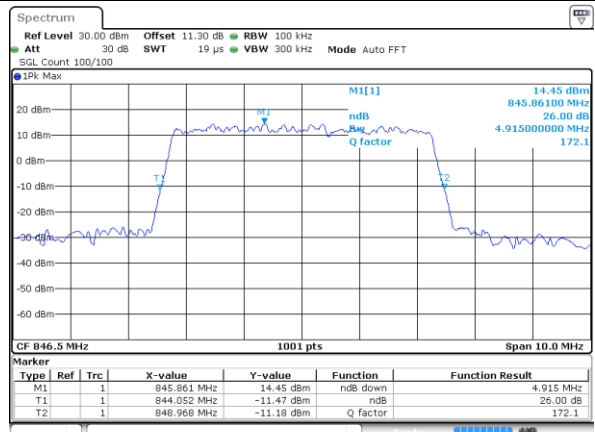

Highest Channel / 3MHz / 16QAM

Date: 5 AUG 2020 03:01:39

LTE Band 5

Lowest Channel / 5MHz / QPSK

Date: 5 AUG 2020 03:20:40

Lowest Channel / 5MHz / 16QAM

Date: 5 AUG 2020 03:20:52

Middle Channel / 5MHz / QPSK

Date: 5 AUG 2020 03:29:41

Middle Channel / 5MHz / 16QAM

Date: 5 AUG 2020 03:29:53

Highest Channel / 5MHz / QPSK

Date: 5 AUG 2020 03:31:59

Highest Channel / 5MHz / 16QAM

Date: 5 AUG 2020 03:32:11

LTE Band 5