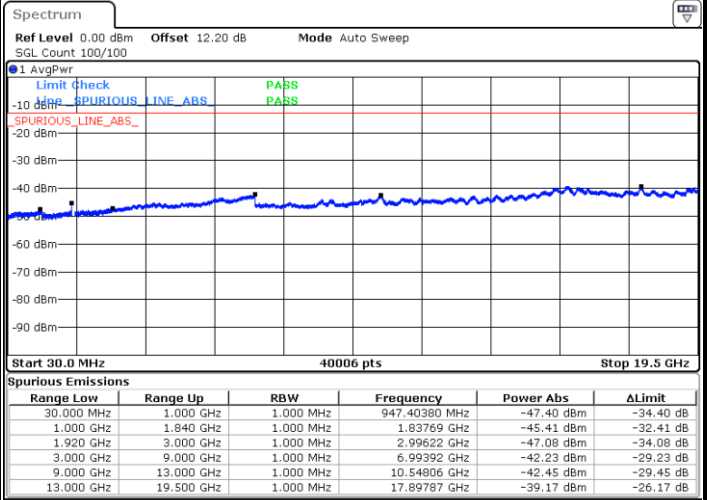

LTE Band 2 / 10MHz

Middle Channel / QPSK

Middle Channel / 16QAM

Date: 5 AUG.2020 00:24:26

Date: 5 AUG.2020 00:25:12

Highest Channel / QPSK

Highest Channel / 16QAM

Date: 5 AUG.2020 00:29:29

Date: 5 AUG.2020 00:30:15

LTE Band 2 / 15MHz

Lowest Channel / QPSK

Lowest Channel / 16QAM

Date: 5 AUG.2020 00:34:32

Date: 5 AUG.2020 00:35:18

Middle Channel / QPSK

Middle Channel / 16QAM