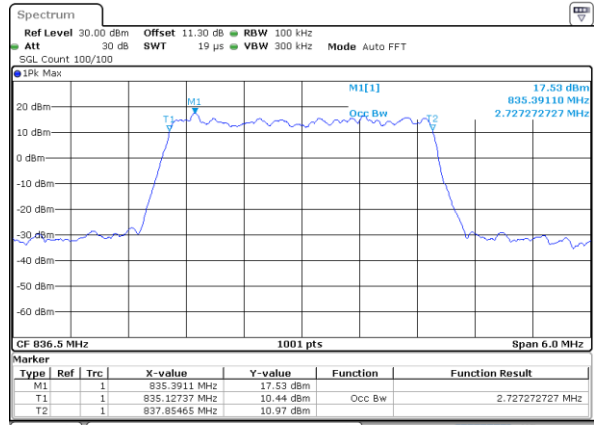

Middle Channel / 10MHz / 64QAM

Date: 5 AUG 2020 04:15:52

Highest Channel / 5MHz / 64QAM

Date: 5 AUG 2020 03:46:28

Highest Channel / 10MHz / 64QAM

Date: 5 AUG 2020 04:17:01

**Occupied Bandwidth**

Mode	LTE Band 5 : 99%OBW(MHz)											
BW	1.4MHz		3MHz		5MHz		10MHz		15MHz		20MHz	
Mod.	QPSK	16QAM	QPSK	16QAM	QPSK	16QAM	QPSK	16QAM	QPSK	16QAM	QPSK	16QAM
Lowest CH	1.10	1.09	2.71	2.72	4.50	4.48	8.99	9.05	-	-	-	-
Middle CH	1.09	1.10	2.72	2.73	4.51	4.50	9.03	8.99	-	-	-	-
Highest CH	1.09	1.09	2.73	2.72	4.50	4.50	9.07	8.97	-	-	-	-
Mode	LTE Band 5 : 99%OBW(MHz)											
BW	1.4MHz		3MHz		5MHz		10MHz		15MHz		20MHz	
Mod.	64QAM		64QAM		64QAM		64QAM		64QAM		64QAM	
Lowest CH	1.09	-	2.72	-	4.50	-	8.99	-	-	-	-	-
Middle CH	1.09	-	2.72	-	4.48	-	8.97	-	-	-	-	-
Highest CH	1.09	-	2.72	-	4.50	-	8.99	-	-	-	-	-

LTE Band 5

Lowest Channel / 1.4MHz / QPSK

Lowest Channel / 1.4MHz / 16QAM

Middle Channel / 1.4MHz / QPSK

Middle Channel / 1.4MHz / 16QAM

Highest Channel / 1.4MHz / QPSK

Highest Channel / 1.4MHz / 16QAM

LTE Band 5

Lowest Channel / 3MHz / QPSK

Date: 5 AUG 2020 02:49:45

Lowest Channel / 3MHz / 16QAM

Date: 5 AUG 2020 02:49:57

Middle Channel / 3MHz / QPSK

Date: 5 AUG 2020 02:58:47

Middle Channel / 3MHz / 16QAM

Date: 5 AUG 2020 02:58:58

Highest Channel / 3MHz / QPSK

Date: 5 AUG 2020 03:01:04

Highest Channel / 3MHz / 16QAM

Date: 5 AUG 2020 03:01:16

LTE Band 5

Lowest Channel / 5MHz / QPSK

Lowest Channel / 5MHz / 16QAM

Middle Channel / 5MHz / QPSK