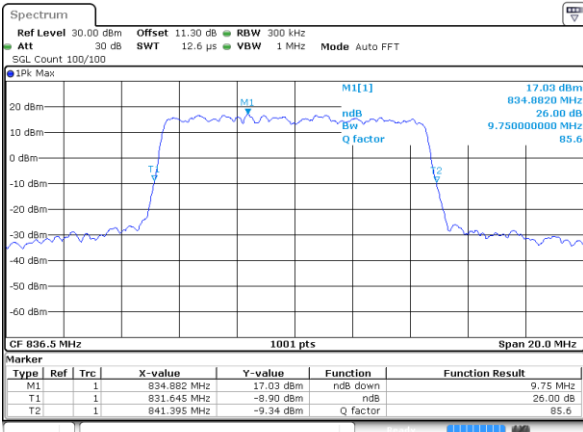

Date: 5 AUG 2020 03:29:41

Middle Channel / 5MHz / 16QAM

Date: 5 AUG 2020 03:29:53

Highest Channel / 5MHz / QPSK

Date: 5 AUG 2020 03:31:59

Highest Channel / 5MHz / 16QAM

Date: 5 AUG 2020 03:32:11

LTE Band 5

Lowest Channel / 10MHz / QPSK

Date: 5 AUG 2020 03:50:26

Lowest Channel / 10MHz / 16QAM

Date: 5 AUG 2020 03:50:38

Middle Channel / 10MHz / QPSK

Date: 5 AUG 2020 03:59:27

Middle Channel / 10MHz / 16QAM

Date: 5 AUG 2020 03:59:39

Highest Channel / 10MHz / QPSK

Date: 5 AUG 2020 04:01:45

Highest Channel / 10MHz / 16QAM

Date: 5 AUG 2020 04:01:57

LTE Band 5

Lowest Channel / 1.4MHz / 64QAM

Date: 5 AUG 2020 02:39:46

Lowest Channel / 3MHz / 64QAM