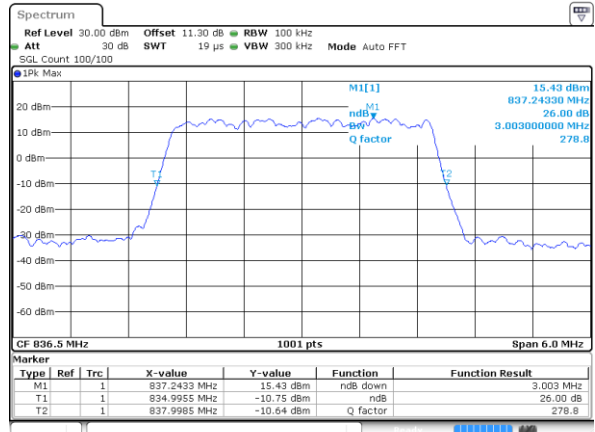

Highest Channel / 10MHz / QPSK

Date: 5 AUG 2020 04:01:45

Highest Channel / 10MHz / 16QAM

Date: 5 AUG 2020 04:01:57

LTE Band 5

Lowest Channel / 1.4MHz / 64QAM

Date: 5 AUG 2020 02:39:46

Lowest Channel / 3MHz / 64QAM

Date: 5 AUG 2020 03:10:18

Middle Channel / 1.4MHz / 64QAM

Date: 5 AUG 2020 02:44:16

Middle Channel / 3MHz / 64QAM

Date: 5 AUG 2020 03:14:48

Highest Channel / 1.4MHz / 64QAM

Date: 5 AUG 2020 02:45:25

Highest Channel / 3MHz / 64QAM