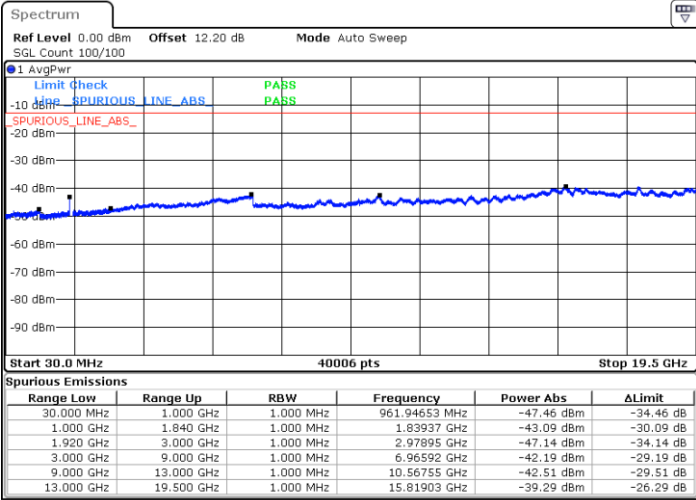

Date: 5 AUG.2020 00:49:59

Highest Channel / QPSK

Highest Channel / 16QAM

Date: 5 AUG.2020 00:54:16

Date: 5 AUG.2020 00:55:02

LTE Band 2 / 1.4MHz

Lowest Channel / 64QAM

Middle Channel / 64QAM

Date: 4 AUG.2020 23:29:30

Date: 4 AUG.2020 23:30:39

Highest Channel / 64QAM

Date: 4 AUG.2020 23:33:57

LTE Band 2 / 3MHz

Lowest Channel / 64QAM

Middle Channel / 64QAM

Date: 5 AUG.2020 00:57:34

Date: 5 AUG.2020 00:58:42

Highest Channel / 64QAM

Date: 5 AUG.2020 01:01:13

LTE Band 2 / 5MHz

Lowest Channel / 64QAM

Middle Channel / 64QAM

Date: 5 AUG.2020 01:03:45

Date: 5 AUG.2020 01:04:53