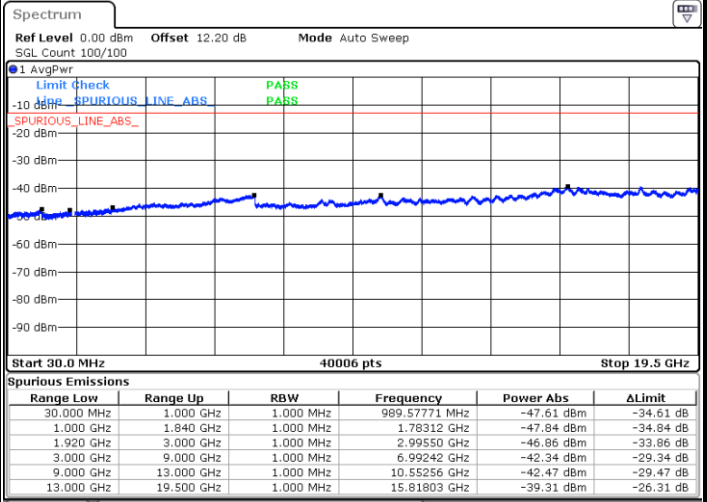

LTE Band 2 / 10MHz

Middle Channel / QPSK

Middle Channel / 16QAM

Date: 5 AUG.2020 00:24:26

Date: 5 AUG.2020 00:25:12

Highest Channel / QPSK

Highest Channel / 16QAM

Date: 5 AUG.2020 00:29:29

Date: 5 AUG.2020 00:30:15

LTE Band 2 / 15MHz

Lowest Channel / QPSK

Lowest Channel / 16QAM

Date: 5 AUG.2020 00:34:32

Date: 5 AUG.2020 00:35:18

Middle Channel / QPSK

Middle Channel / 16QAM

Date: 5 AUG.2020 00:36:50

Date: 5 AUG.2020 00:37:35

LTE Band 2 / 15MHz

Highest Channel / QPSK

Highest Channel / 16QAM

Date: 5 AUG.2020 00:41:52

Date: 5 AUG.2020 00:42:38

LTE Band 2 / 20MHz