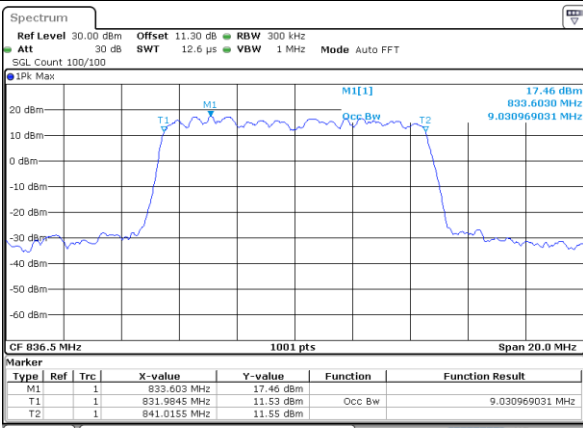

Middle Channel / 10MHz / QPSK

Date: 5 AUG 2020 03:59:04