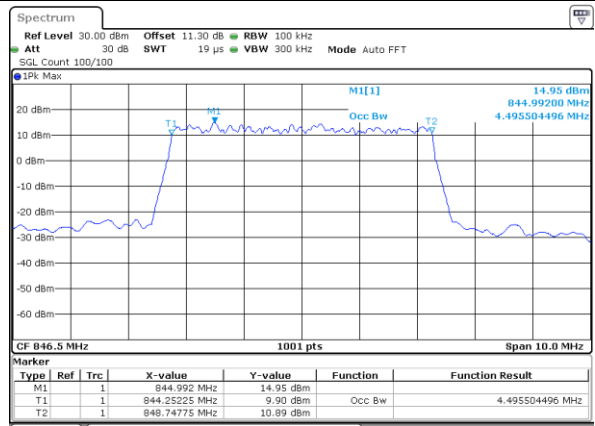

Highest Channel / 3MHz / QPSK

Date: 5 AUG 2020 03:01:04

Highest Channel / 3MHz / 16QAM

Date: 5 AUG 2020 03:01:16

LTE Band 5

Lowest Channel / 5MHz / QPSK

Lowest Channel / 5MHz / 16QAM

Middle Channel / 5MHz / QPSK

Middle Channel / 5MHz / 16QAM

Highest Channel / 5MHz / QPSK

Highest Channel / 5MHz / 16QAM

LTE Band 5

Lowest Channel / 10MHz / QPSK

Date: 5 AUG 2020 03:50:02

Lowest Channel / 10MHz / 16QAM

Date: 5 AUG 2020 03:50:14