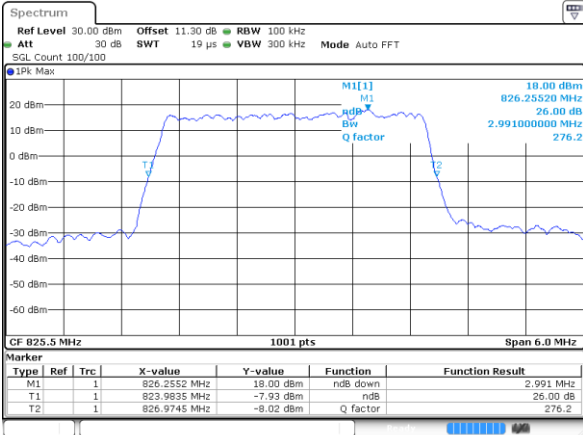

LTE Band 5

Lowest Channel / 1.4MHz / QPSK

Date: 5 AUG 2020 02:19:49

Lowest Channel / 1.4MHz / 16QAM

Date: 5 AUG 2020 02:19:37

Middle Channel / 1.4MHz / QPSK

Date: 5 AUG 2020 02:28:38

Middle Channel / 1.4MHz / 16QAM

Date: 5 AUG 2020 02:28:50

Highest Channel / 1.4MHz / QPSK

Date: 5 AUG 2020 02:30:56

Highest Channel / 1.4MHz / 16QAM

Date: 5 AUG 2020 02:31:08

LTE Band 5

Lowest Channel / 3MHz / QPSK

Date: 5 AUG 2020 02:50:08