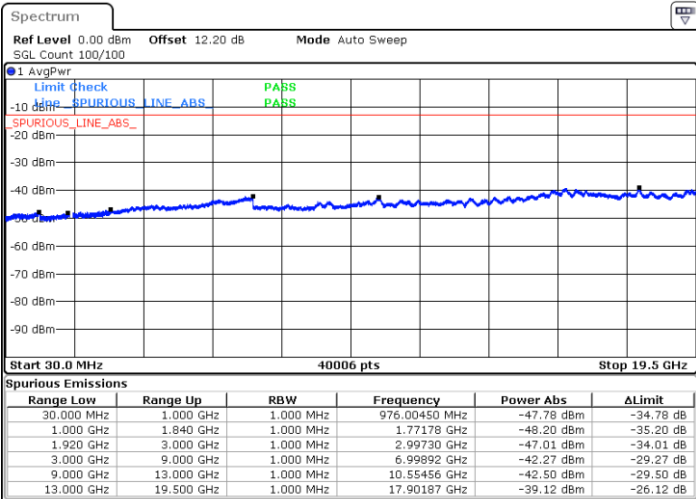

Date: 5 AUG.2020 00:49:59

Highest Channel / QPSK

Highest Channel / 16QAM

Date: 5 AUG.2020 00:54:16

Date: 5 AUG.2020 00:55:02

LTE Band 2 / 1.4MHz

Lowest Channel / 64QAM

Middle Channel / 64QAM

Date: 4 AUG.2020 23:29:30

Date: 4 AUG.2020 23:30:39

Highest Channel / 64QAM

Date: 4 AUG.2020 23:33:57

LTE Band 2 / 3MHz

Lowest Channel / 64QAM

Middle Channel / 64QAM

Date: 5 AUG.2020 00:57:34