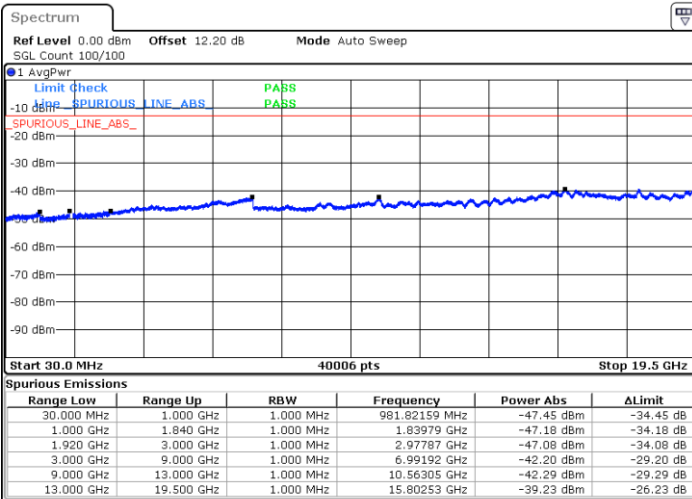

Date: 5 AUG.2020 00:36:50

Date: 5 AUG.2020 00:37:35

LTE Band 2 / 15MHz

Highest Channel / QPSK

Highest Channel / 16QAM

Date: 5 AUG.2020 00:41:52

Date: 5 AUG.2020 00:42:38

LTE Band 2 / 20MHz

Lowest Channel / QPSK

Lowest Channel / 16QAM

Date: 5 AUG.2020 00:46:56

Date: 5 AUG.2020 00:47:42

LTE Band 2 / 20MHz

Middle Channel / QPSK

Middle Channel / 16QAM

Date: 5 AUG.2020 00:49:13