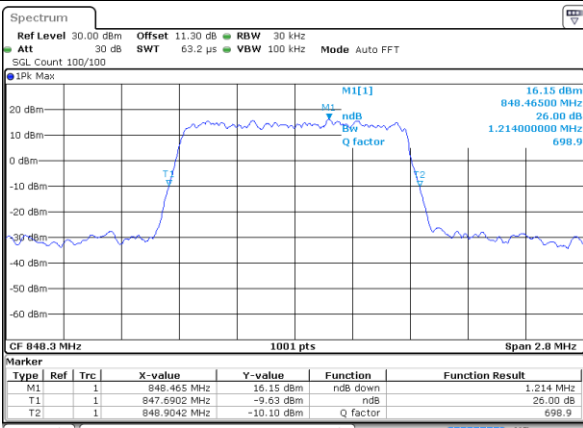

Mode	LTE Band 5 : 26dB BW(MHz)											
BW	1.4MHz		3MHz		5MHz		10MHz		15MHz		20MHz	
Mod.	QPSK	16QAM	QPSK	16QAM	QPSK	16QAM	QPSK	16QAM	QPSK	16QAM	QPSK	16QAM
Lowest CH	1.24	1.23	2.99	3.03	4.85	4.86	9.75	9.81	-	-	-	-
Middle CH	1.21	1.22	3.02	3.01	4.90	4.94	9.75	9.71	-	-	-	-
Highest CH	1.21	1.21	3.00	3.04	4.89	4.92	9.77	9.77	-	-	-	-
Mode	LTE Band 5 : 26dB BW(MHz)											
BW	1.4MHz		3MHz		5MHz		10MHz		15MHz		20MHz	
Mod.	64QAM		64QAM		64QAM		64QAM		64QAM		64QAM	
Lowest CH	1.22	-	2.97	-	4.83	-	9.63	-	-	-	-	-
Middle CH	1.23	-	3.00	-	4.89	-	9.99	-	-	-	-	-
Highest CH	1.22	-	2.97	-	4.89	-	9.87	-	-	-	-	-

LTE Band 5

Lowest Channel / 1.4MHz / QPSK

Date: 5 AUG 2020 02:19:49

Lowest Channel / 1.4MHz / 16QAM

Date: 5 AUG 2020 02:19:37

Middle Channel / 1.4MHz / QPSK

Date: 5 AUG 2020 02:28:38

Middle Channel / 1.4MHz / 16QAM

Date: 5 AUG 2020 02:28:50

Highest Channel / 1.4MHz / QPSK

Date: 5 AUG 2020 02:30:56

Highest Channel / 1.4MHz / 16QAM

Date: 5 AUG 2020 02:31:08

LTE Band 5

Lowest Channel / 3MHz / QPSK

Date: 5 AUG 2020 02:50:08