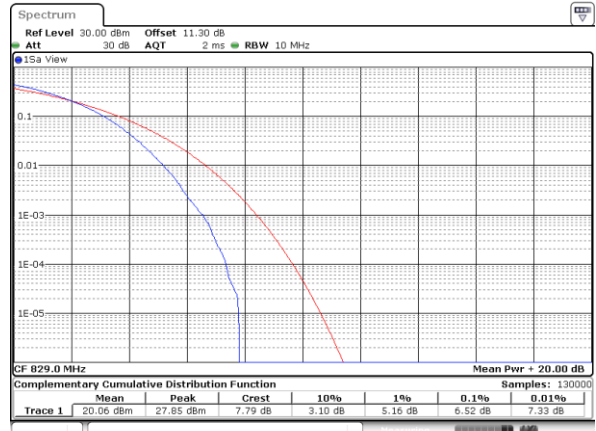

Lowest Channel / Full RB

Date: 5 AUG 2020 04:22:03

Middle Channel / 1RB

Date: 5 AUG 2020 04:22:14

Middle Channel / Full RB

Date: 5 AUG 2020 04:22:24

Highest Channel / 1RB

Date: 5 AUG 2020 04:22:35

Highest Channel / Full RB

Date: 5 AUG 2020 04:22:46

LTE Band 5 / 10MHz / 64QAM

Lowest Channel / 1RB

Date: 5 AUG 2020 04:26:09

Lowest Channel / Full RB

Date: 5 AUG 2020 04:26:21

Middle Channel / 1RB

Date: 5 AUG 2020 04:26:36

Middle Channel / Full RB

Date: 5 AUG 2020 04:26:47

Highest Channel / 1RB

Date: 5 AUG 2020 04:27:02

Highest Channel / Full RB

Date: 5 AUG 2020 04:27:19

**26dB Bandwidth**