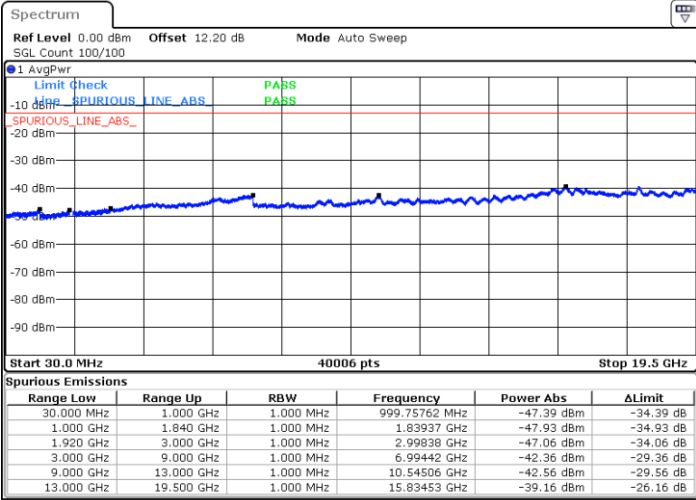

Date: 5 AUG.2020 00:58:42

Highest Channel / 64QAM

Date: 5 AUG.2020 01:01:13

LTE Band 2 / 5MHz

Lowest Channel / 64QAM

Middle Channel / 64QAM

Date: 5 AUG.2020 01:03:45

Date: 5 AUG.2020 01:04:53

Highest Channel / 64QAM

Date: 5 AUG.2020 01:07:24

LTE Band 2 / 10MHz

Lowest Channel / 64QAM

Middle Channel / 64QAM

Date: 5 AUG.2020 01:09:56

Date: 5 AUG.2020 01:11:04

Highest Channel / 64QAM

Date: 5 AUG.2020 01:13:35

LTE Band 2 / 15MHz

Lowest Channel / 64QAM

Middle Channel / 64QAM

Date: 5 AUG.2020 01:16:07

Date: 5 AUG.2020 01:17:15

Highest Channel / 64QAM

Date: 5 AUG.2020 01:19:46