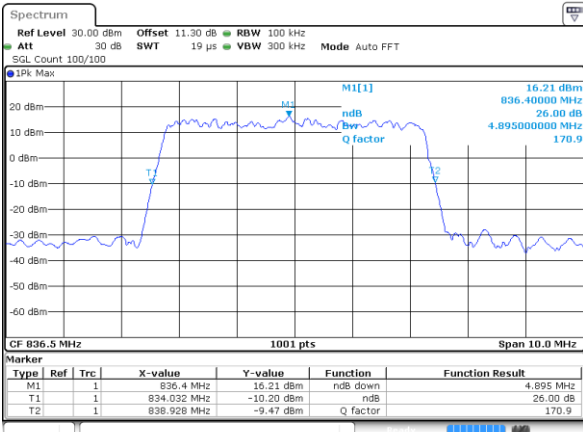

Highest Channel / 3MHz / 16QAM

Date: 5 AUG 2020 03:01:39

LTE Band 5

Lowest Channel / 5MHz / QPSK

Date: 5 AUG 2020 03:20:40

Lowest Channel / 5MHz / 16QAM

Date: 5 AUG 2020 03:20:52

Middle Channel / 5MHz / QPSK

Date: 5 AUG 2020 03:29:41

Middle Channel / 5MHz / 16QAM

Date: 5 AUG 2020 03:29:53

Highest Channel / 5MHz / QPSK

Date: 5 AUG 2020 03:31:59

Highest Channel / 5MHz / 16QAM

Date: 5 AUG 2020 03:32:11

LTE Band 5