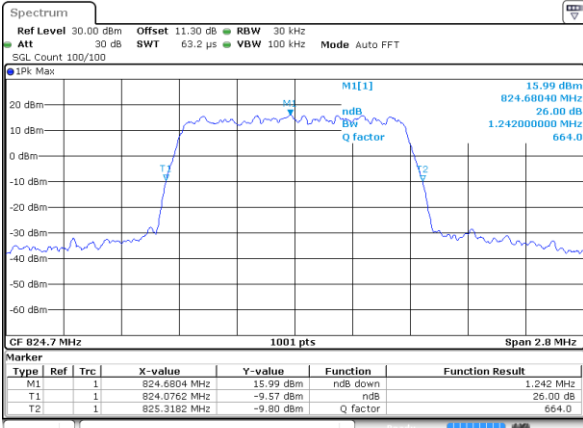

LTE Band 5

Lowest Channel / 1.4MHz / QPSK

Date: 5 AUG 2020 02:19:49