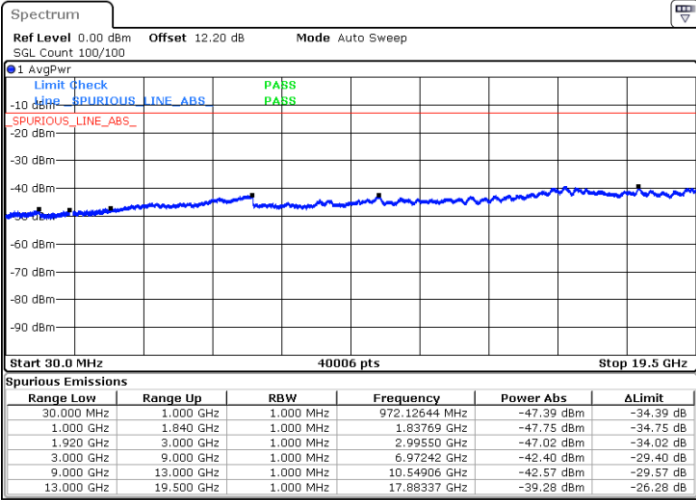

Highest Channel / 64QAM

Date: 5 AUG.2020 01:07:24

LTE Band 2 / 10MHz

Lowest Channel / 64QAM

Middle Channel / 64QAM

Date: 5 AUG.2020 01:09:56

Date: 5 AUG.2020 01:11:04

Highest Channel / 64QAM

Date: 5 AUG.2020 01:13:35

LTE Band 2 / 15MHz

Lowest Channel / 64QAM

Middle Channel / 64QAM

Date: 5 AUG.2020 01:16:07

Date: 5 AUG.2020 01:17:15

Highest Channel / 64QAM

Date: 5 AUG.2020 01:19:46

LTE Band 2 / 20MHz

Lowest Channel / 64QAM

Middle Channel / 64QAM

Date: 5 AUG.2020 01:22:18

Date: 5 AUG.2020 01:23:26

Highest Channel / 64QAM

Date: 5 AUG.2020 01:25:56

Frequency Stability