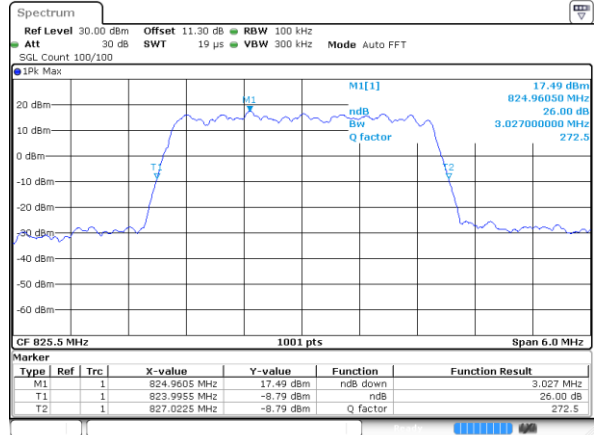

Lowest Channel / 3MHz / 16QAM

Date: 5 AUG 2020 02:50:20