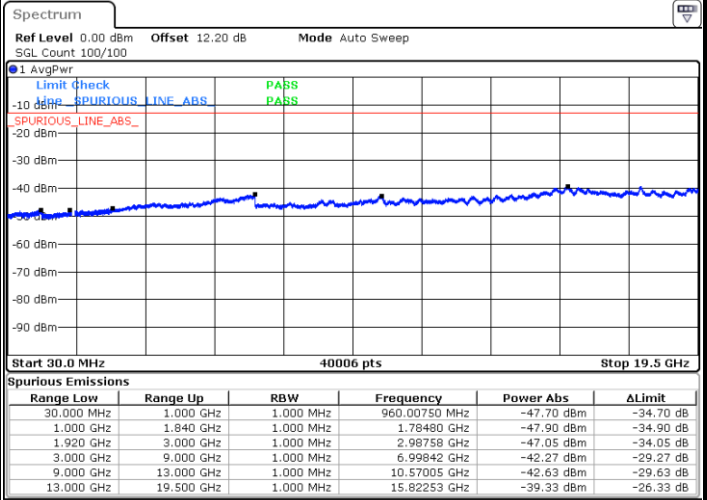

Date: 5 AUG.2020 00:36:50

Date: 5 AUG.2020 00:37:35

LTE Band 2 / 15MHz

Highest Channel / QPSK

Highest Channel / 16QAM

Date: 5 AUG.2020 00:41:52

Date: 5 AUG.2020 00:42:38

LTE Band 2 / 20MHz

Lowest Channel / QPSK

Lowest Channel / 16QAM

Date: 5 AUG.2020 00:46:56

Date: 5 AUG.2020 00:47:42

LTE Band 2 / 20MHz

Middle Channel / QPSK

Middle Channel / 16QAM

Date: 5 AUG.2020 00:49:13

Date: 5 AUG.2020 00:49:59

Highest Channel / QPSK

Highest Channel / 16QAM

Date: 5 AUG.2020 00:54:16

Date: 5 AUG.2020 00:55:02

LTE Band 2 / 1.4MHz

Lowest Channel / 64QAM

Middle Channel / 64QAM