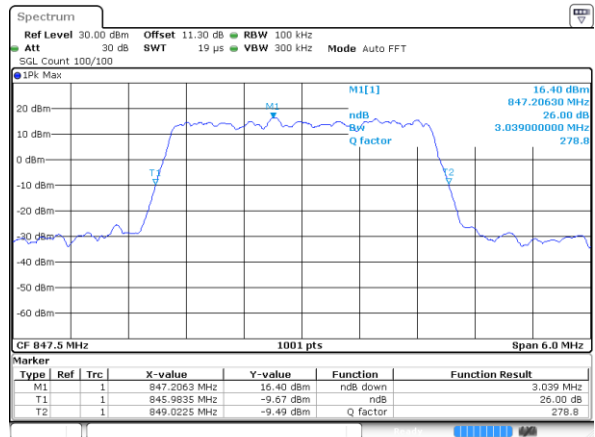

Date: 5 AUG 2020 02:28:50

Highest Channel / 1.4MHz / QPSK

Date: 5 AUG 2020 02:30:56

Highest Channel / 1.4MHz / 16QAM

Date: 5 AUG 2020 02:31:08

LTE Band 5

Lowest Channel / 3MHz / QPSK

Date: 5 AUG 2020 02:50:08

Lowest Channel / 3MHz / 16QAM

Date: 5 AUG 2020 02:50:20

Middle Channel / 3MHz / QPSK

Date: 5 AUG 2020 02:59:10

Middle Channel / 3MHz / 16QAM

Date: 5 AUG 2020 02:59:21

Highest Channel / 3MHz / QPSK

Date: 5 AUG 2020 03:01:27

Highest Channel / 3MHz / 16QAM

Date: 5 AUG 2020 03:01:39

LTE Band 5

Lowest Channel / 5MHz / QPSK

Date: 5 AUG 2020 03:20:40

Lowest Channel / 5MHz / 16QAM

Date: 5 AUG 2020 03:20:52

Middle Channel / 5MHz / QPSK