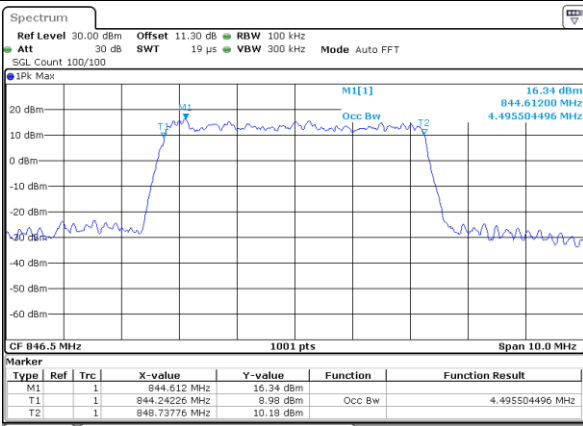

Highest Channel / 3MHz / QPSK

Date: 5 AUG 2020 03:01:04

Highest Channel / 3MHz / 16QAM

Date: 5 AUG 2020 03:01:16

LTE Band 5

Lowest Channel / 5MHz / QPSK

Lowest Channel / 5MHz / 16QAM

Middle Channel / 5MHz / QPSK

Middle Channel / 5MHz / 16QAM

Highest Channel / 5MHz / QPSK

Highest Channel / 5MHz / 16QAM

LTE Band 5

Lowest Channel / 10MHz / QPSK

Date: 5 AUG 2020 03:50:02

Lowest Channel / 10MHz / 16QAM

Date: 5 AUG 2020 03:50:14