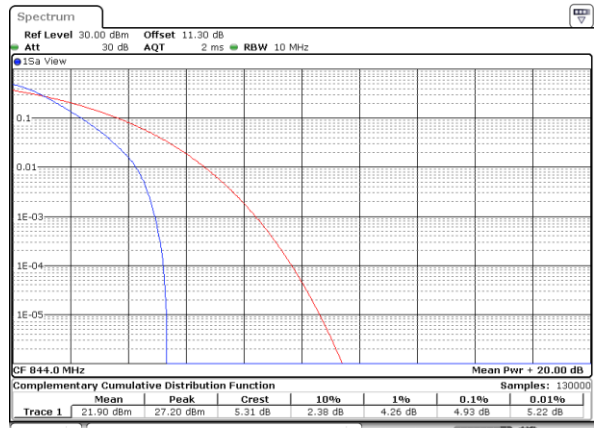

## Peak-to-Average Ratio

Mode	LTE Band 5 / 10MHz				
Mod.	QPSK		16QAM		Limit: 13dB
RB Size	1RB	Full RB	1RB	Full RB	Result
Lowest CH	3.57	5.04	5.07	5.88	PASS
Middle CH	3.57	5.16	5.16	6.00	
Highest CH	3.48	4.93	5.45	5.86	
Mode	LTE Band 5 / 10MHz				
Mod.	64QAM				Limit: 13dB
RB Size	1RB	Full RB			Result
Lowest CH	6.99	6.52	-	-	PASS
Middle CH	6.35	6.41	-	-	
Highest CH	6.55	6.46	-	-	

LTE Band 5 / 10MHz / QPSK

Lowest Channel / 1RB

Date: 5 AUG 2020 04:22:59

Lowest Channel / Full RB

Date: 5 AUG 2020 04:23:14

Middle Channel / 1RB

Date: 5 AUG 2020 04:23:30

Middle Channel / Full RB

Date: 5 AUG 2020 04:24:33

Highest Channel / 1RB

Date: 5 AUG 2020 04:24:55

Highest Channel / Full RB

Date: 5 AUG 2020 04:25:59

LTE Band 5 / 10MHz / 16QAM

Lowest Channel / 1RB

Date: 5 AUG 2020 04:21:49

Lowest Channel / Full RB

Date: 5 AUG 2020 04:22:03

Middle Channel / 1RB

Date: 5 AUG 2020 04:22:14

Middle Channel / Full RB

Date: 5 AUG 2020 04:22:24

Highest Channel / 1RB

Date: 5 AUG 2020 04:22:35