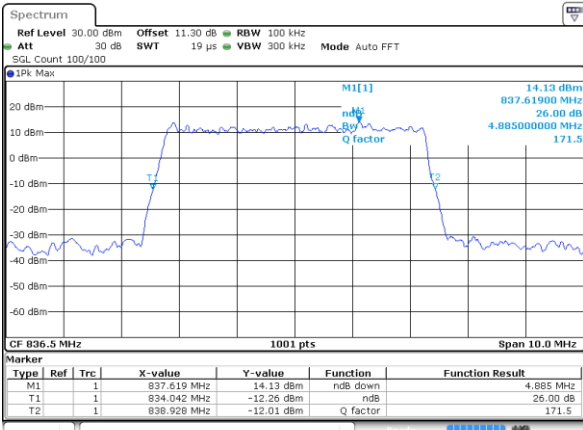

Date: 5 AUG 2020 03:10:18

Middle Channel / 1.4MHz / 64QAM

Date: 5 AUG 2020 02:44:16

Middle Channel / 3MHz / 64QAM

Date: 5 AUG 2020 03:14:48

Highest Channel / 1.4MHz / 64QAM

Date: 5 AUG 2020 02:45:25

Highest Channel / 3MHz / 64QAM

Date: 5 AUG 2020 03:15:57

LTE Band 5

Lowest Channel / 5MHz / 64QAM

Date: 5 AUG 2020 03:40:50

Lowest Channel / 10MHz / 64QAM

Date: 5 AUG 2020 04:11:22

Middle Channel / 5MHz / 64QAM

Date: 5 AUG 2020 03:45:20

Middle Channel / 10MHz / 64QAM

Date: 5 AUG 2020 04:15:52

Highest Channel / 5MHz / 64QAM

Date: 5 AUG 2020 03:46:28

Highest Channel / 10MHz / 64QAM

Date: 5 AUG 2020 04:17:01

**Occupied Bandwidth**

Mode	LTE Band 5 : 99%OBW(MHz)											
BW	1.4MHz		3MHz		5MHz		10MHz		15MHz		20MHz	
Mod.	QPSK	16QAM	QPSK	16QAM	QPSK	16QAM	QPSK	16QAM	QPSK	16QAM	QPSK	16QAM
Lowest CH	1.10	1.09	2.71	2.72	4.50	4.48	8.99	9.05	-	-	-	-
Middle CH	1.09	1.10	2.72	2.73	4.51	4.50	9.03	8.99	-	-	-	-
Highest CH	1.09	1.09	2.73	2.72	4.50	4.50	9.07	8.97	-	-	-	-
Mode	LTE Band 5 : 99%OBW(MHz)											
BW	1.4MHz		3MHz		5MHz		10MHz		15MHz		20MHz	
Mod.	64QAM		64QAM		64QAM		64QAM		64QAM		64QAM	
Lowest CH	1.09	-	2.72	-	4.50	-	8.99	-	-	-	-	-
Middle CH	1.09	-	2.72	-	4.48	-	8.97	-	-	-	-	-
Highest CH	1.09	-	2.72	-	4.50	-	8.99	-	-	-	-	-