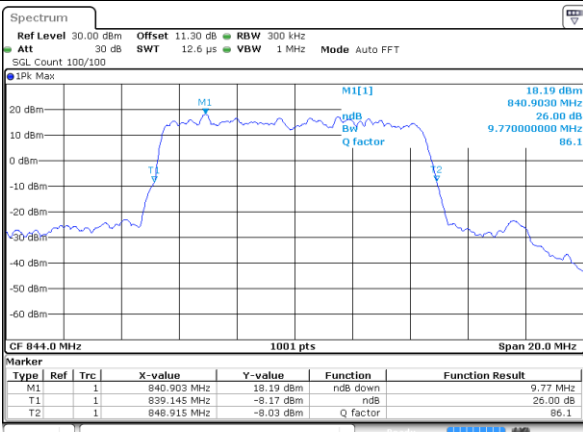

Date: 5 AUG 2020 03:29:41

Middle Channel / 5MHz / 16QAM

Date: 5 AUG 2020 03:29:53

Highest Channel / 5MHz / QPSK

Date: 5 AUG 2020 03:31:59

Highest Channel / 5MHz / 16QAM

Date: 5 AUG 2020 03:32:11

LTE Band 5

Lowest Channel / 10MHz / QPSK

Date: 5 AUG 2020 03:50:26

Lowest Channel / 10MHz / 16QAM

Date: 5 AUG 2020 03:50:38

Middle Channel / 10MHz / QPSK

Date: 5 AUG 2020 03:59:27

Middle Channel / 10MHz / 16QAM

Date: 5 AUG 2020 03:59:39

Highest Channel / 10MHz / QPSK

Date: 5 AUG 2020 04:01:45

Highest Channel / 10MHz / 16QAM

Date: 5 AUG 2020 04:01:57

LTE Band 5

Lowest Channel / 1.4MHz / 64QAM

Date: 5 AUG 2020 02:39:46

Lowest Channel / 3MHz / 64QAM