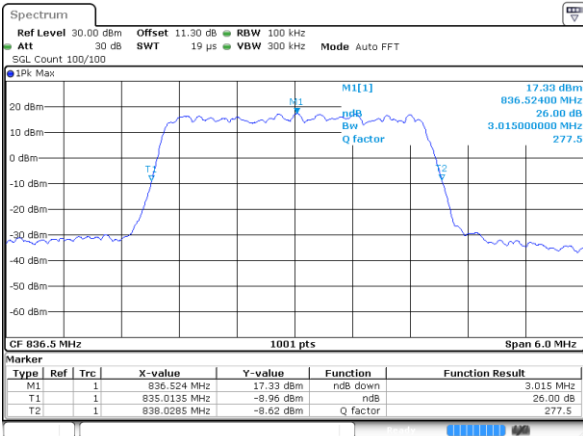

Middle Channel / 3MHz / QPSK

Date: 5 AUG 2020 02:59:10