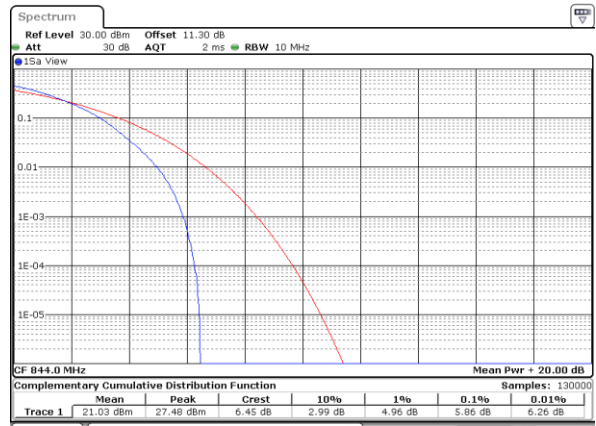

Date: 5 AUG 2020 04:24:33

Highest Channel / 1RB

Date: 5 AUG 2020 04:24:55

Highest Channel / Full RB

Date: 5 AUG 2020 04:25:59

LTE Band 5 / 10MHz / 16QAM

Lowest Channel / 1RB

Date: 5 AUG 2020 04:21:49

Lowest Channel / Full RB

Date: 5 AUG 2020 04:22:03

Middle Channel / 1RB

Date: 5 AUG 2020 04:22:14

Middle Channel / Full RB

Date: 5 AUG 2020 04:22:24

Highest Channel / 1RB

Date: 5 AUG 2020 04:22:35

Highest Channel / Full RB

Date: 5 AUG 2020 04:22:46

LTE Band 5 / 10MHz / 64QAM

Lowest Channel / 1RB

Date: 5 AUG 2020 04:26:09

Lowest Channel / Full RB

Date: 5 AUG 2020 04:26:21

Middle Channel / 1RB

Date: 5 AUG 2020 04:26:36

Middle Channel / Full RB

Date: 5 AUG 2020 04:26:47

Highest Channel / 1RB

Date: 5 AUG 2020 04:27:02

Highest Channel / Full RB

Date: 5 AUG 2020 04:27:19

**26dB Bandwidth**