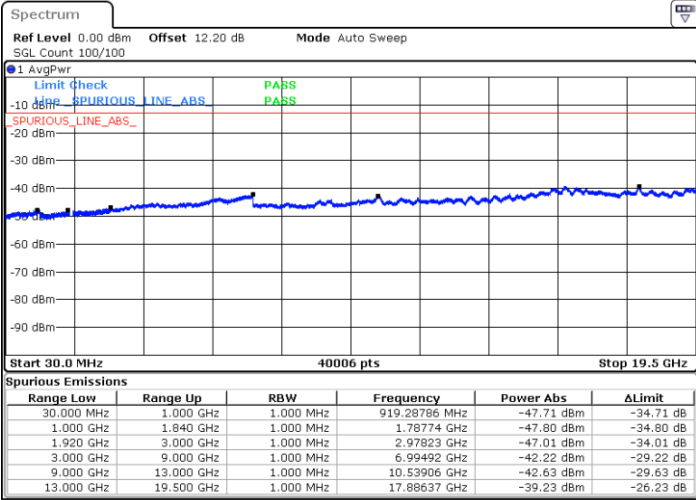

LTE Band 2 / 10MHz

Middle Channel / QPSK

Middle Channel / 16QAM

Date: 5 AUG.2020 00:24:26

Date: 5 AUG.2020 00:25:12

Highest Channel / QPSK

Highest Channel / 16QAM

Date: 5 AUG.2020 00:29:29

Date: 5 AUG.2020 00:30:15

LTE Band 2 / 15MHz

Lowest Channel / QPSK

Lowest Channel / 16QAM

Date: 5 AUG.2020 00:34:32

Date: 5 AUG.2020 00:35:18

Middle Channel / QPSK

Middle Channel / 16QAM