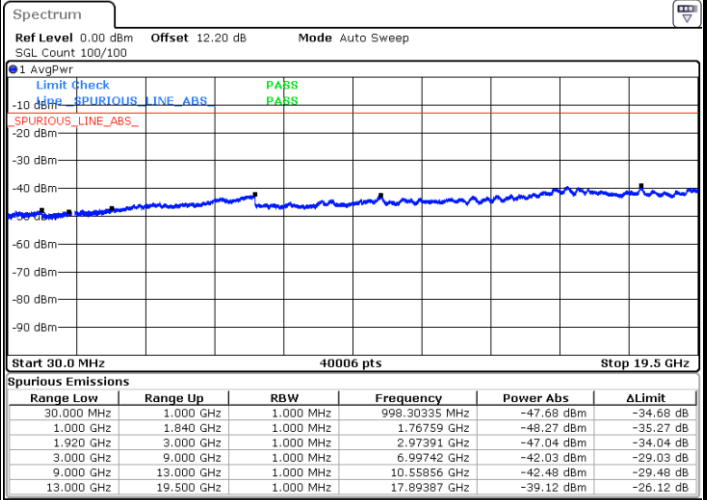

Date: 4 AUG.2020 23:29:30

Date: 4 AUG.2020 23:30:39

Highest Channel / 64QAM

Date: 4 AUG.2020 23:33:57

LTE Band 2 / 3MHz

Lowest Channel / 64QAM

Middle Channel / 64QAM

Date: 5 AUG.2020 00:57:34

Date: 5 AUG.2020 00:58:42

Highest Channel / 64QAM

Date: 5 AUG.2020 01:01:13

LTE Band 2 / 5MHz

Lowest Channel / 64QAM

Middle Channel / 64QAM

Date: 5 AUG.2020 01:03:45

Date: 5 AUG.2020 01:04:53

Highest Channel / 64QAM

Date: 5 AUG.2020 01:07:24

LTE Band 2 / 10MHz

Lowest Channel / 64QAM

Middle Channel / 64QAM

Date: 5 AUG.2020 01:09:56

Date: 5 AUG.2020 01:11:04

Highest Channel / 64QAM