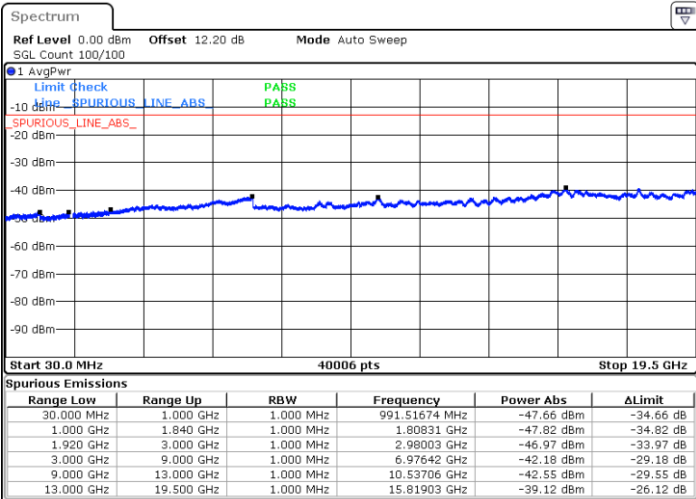

Highest Channel / 64QAM

Date: 5 AUG.2020 01:07:24

LTE Band 2 / 10MHz

Lowest Channel / 64QAM

Middle Channel / 64QAM

Date: 5 AUG.2020 01:09:56

Date: 5 AUG.2020 01:11:04

Highest Channel / 64QAM

Date: 5 AUG.2020 01:13:35

LTE Band 2 / 15MHz

Lowest Channel / 64QAM

Middle Channel / 64QAM

Date: 5 AUG.2020 01:16:07

Date: 5 AUG.2020 01:17:15

Highest Channel / 64QAM

Date: 5 AUG.2020 01:19:46