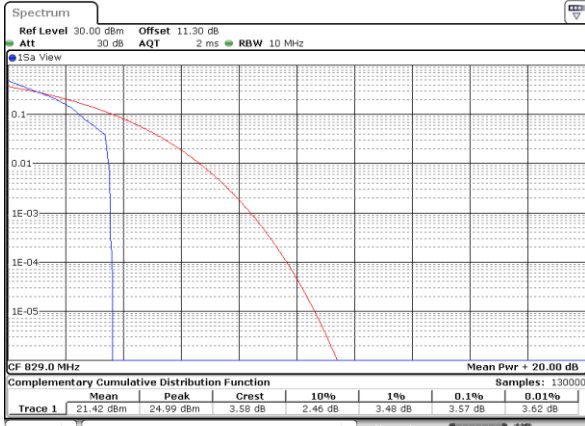

# LTE Band 5

## Peak-to-Average Ratio

Mode	LTE Band 5 / 10MHz				
Mod.	QPSK		16QAM		Limit: 13dB
RB Size	1RB	Full RB	1RB	Full RB	Result
Lowest CH	3.57	5.04	5.07	5.88	PASS
Middle CH	3.57	5.16	5.16	6.00	
Highest CH	3.48	4.93	5.45	5.86	
Mode	LTE Band 5 / 10MHz				
Mod.	64QAM				Limit: 13dB
RB Size	1RB	Full RB			Result
Lowest CH	6.99	6.52	-	-	PASS
Middle CH	6.35	6.41	-	-	
Highest CH	6.55	6.46	-	-	

LTE Band 5 / 10MHz / QPSK

Lowest Channel / 1RB

Date: 5 AUG 2020 04:22:59

Lowest Channel / Full RB

Date: 5 AUG 2020 04:23:14

Middle Channel / 1RB

Date: 5 AUG 2020 04:23:30

Middle Channel / Full RB