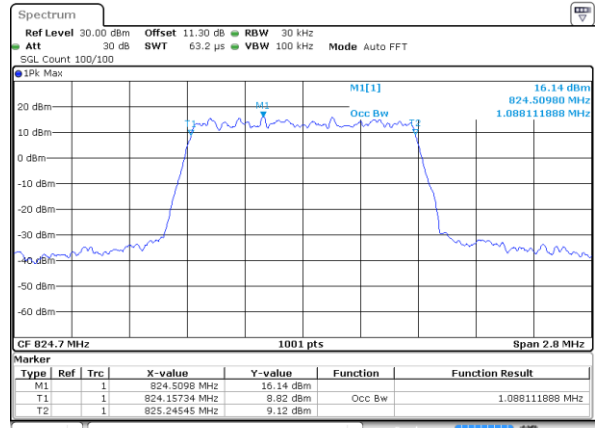

Date: 5 AUG 2020 03:15:57

LTE Band 5

Lowest Channel / 5MHz / 64QAM

Date: 5 AUG 2020 03:40:50

Lowest Channel / 10MHz / 64QAM

Date: 5 AUG 2020 04:11:22

Middle Channel / 5MHz / 64QAM

Date: 5 AUG 2020 03:45:20

Middle Channel / 10MHz / 64QAM

Date: 5 AUG 2020 04:15:52

Highest Channel / 5MHz / 64QAM

Date: 5 AUG 2020 03:46:28

Highest Channel / 10MHz / 64QAM

Date: 5 AUG 2020 04:17:01

**Occupied Bandwidth**

Mode	LTE Band 5 : 99%OBW(MHz)											
BW	1.4MHz		3MHz		5MHz		10MHz		15MHz		20MHz	
Mod.	QPSK	16QAM	QPSK	16QAM	QPSK	16QAM	QPSK	16QAM	QPSK	16QAM	QPSK	16QAM
Lowest CH	1.10	1.09	2.71	2.72	4.50	4.48	8.99	9.05	-	-	-	-
Middle CH	1.09	1.10	2.72	2.73	4.51	4.50	9.03	8.99	-	-	-	-
Highest CH	1.09	1.09	2.73	2.72	4.50	4.50	9.07	8.97	-	-	-	-
Mode	LTE Band 5 : 99%OBW(MHz)											
BW	1.4MHz		3MHz		5MHz		10MHz		15MHz		20MHz	
Mod.	64QAM		64QAM		64QAM		64QAM		64QAM		64QAM	
Lowest CH	1.09	-	2.72	-	4.50	-	8.99	-	-	-	-	-
Middle CH	1.09	-	2.72	-	4.48	-	8.97	-	-	-	-	-
Highest CH	1.09	-	2.72	-	4.50	-	8.99	-	-	-	-	-

LTE Band 5

Lowest Channel / 1.4MHz / QPSK

Lowest Channel / 1.4MHz / 16QAM

Middle Channel / 1.4MHz / QPSK

Middle Channel / 1.4MHz / 16QAM

Highest Channel / 1.4MHz / QPSK

Highest Channel / 1.4MHz / 16QAM

LTE Band 5