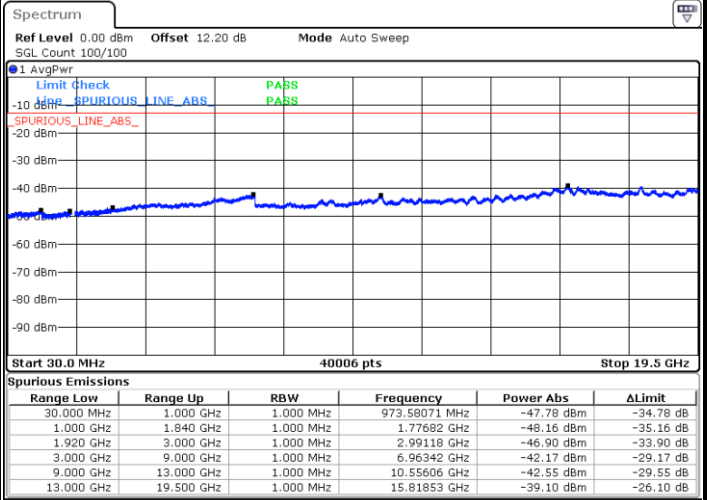

LTE Band 2 / 10MHz

Middle Channel / QPSK

Middle Channel / 16QAM

Date: 5 AUG.2020 00:24:26

Date: 5 AUG.2020 00:25:12

Highest Channel / QPSK

Highest Channel / 16QAM

Date: 5 AUG.2020 00:29:29

Date: 5 AUG.2020 00:30:15

LTE Band 2 / 15MHz

Lowest Channel / QPSK

Lowest Channel / 16QAM

Date: 5 AUG.2020 00:34:32

Date: 5 AUG.2020 00:35:18

Middle Channel / QPSK

Middle Channel / 16QAM