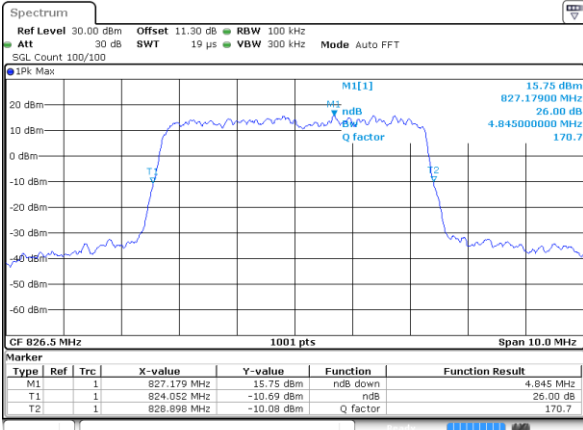

Highest Channel / 3MHz / 16QAM

Date: 5 AUG 2020 03:01:39

LTE Band 5

Lowest Channel / 5MHz / QPSK

Date: 5 AUG 2020 03:20:40

Lowest Channel / 5MHz / 16QAM

Date: 5 AUG 2020 03:20:52

Middle Channel / 5MHz / QPSK

Date: 5 AUG 2020 03:29:41

Middle Channel / 5MHz / 16QAM

Date: 5 AUG 2020 03:29:53

Highest Channel / 5MHz / QPSK

Date: 5 AUG 2020 03:31:59

Highest Channel / 5MHz / 16QAM

Date: 5 AUG 2020 03:32:11

LTE Band 5