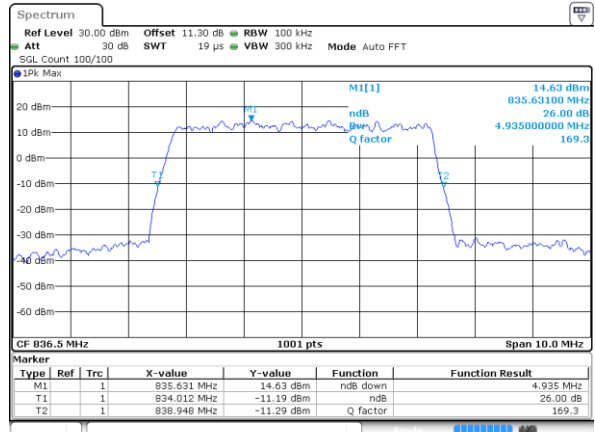

Highest Channel / 3MHz / 16QAM

Date: 5 AUG 2020 03:01:39

LTE Band 5

Lowest Channel / 5MHz / QPSK

Date: 5 AUG 2020 03:20:40

Lowest Channel / 5MHz / 16QAM

Date: 5 AUG 2020 03:20:52

Middle Channel / 5MHz / QPSK

Date: 5 AUG 2020 03:29:41

Middle Channel / 5MHz / 16QAM

Date: 5 AUG 2020 03:29:53

Highest Channel / 5MHz / QPSK

Date: 5 AUG 2020 03:31:59

Highest Channel / 5MHz / 16QAM

Date: 5 AUG 2020 03:32:11

LTE Band 5