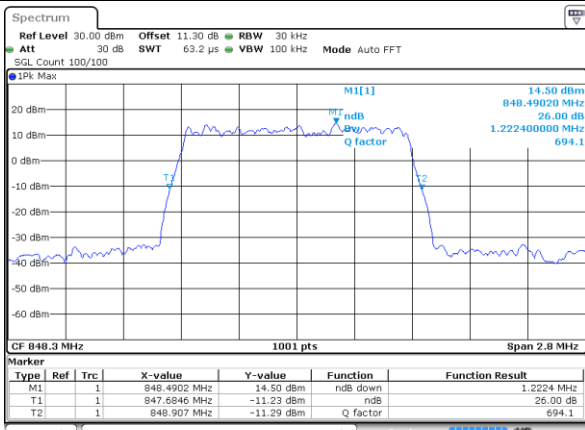

Highest Channel / 10MHz / QPSK

Date: 5 AUG 2020 04:01:45

Highest Channel / 10MHz / 16QAM

Date: 5 AUG 2020 04:01:57

LTE Band 5

Lowest Channel / 1.4MHz / 64QAM

Date: 5 AUG 2020 02:39:46

Lowest Channel / 3MHz / 64QAM

Date: 5 AUG 2020 03:10:18

Middle Channel / 1.4MHz / 64QAM

Date: 5 AUG 2020 02:44:16

Middle Channel / 3MHz / 64QAM

Date: 5 AUG 2020 03:14:48

Highest Channel / 1.4MHz / 64QAM

Date: 5 AUG 2020 02:45:25

Highest Channel / 3MHz / 64QAM

Date: 5 AUG 2020 03:15:57

LTE Band 5

Lowest Channel / 5MHz / 64QAM

Date: 5 AUG 2020 03:40:50

Lowest Channel / 10MHz / 64QAM

Date: 5 AUG 2020 04:11:22

Middle Channel / 5MHz / 64QAM

Date: 5 AUG 2020 03:45:20