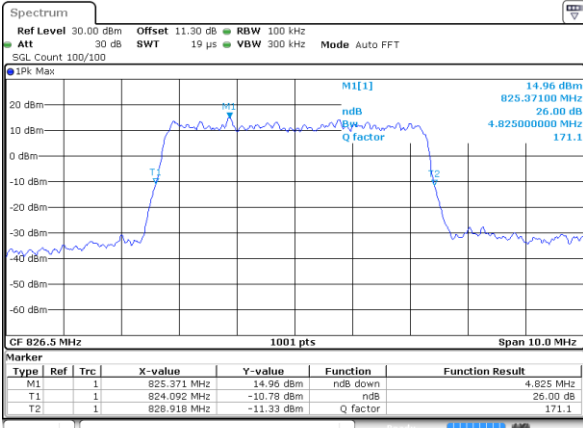

Highest Channel / 10MHz / QPSK

Date: 5 AUG 2020 04:01:45

Highest Channel / 10MHz / 16QAM

Date: 5 AUG 2020 04:01:57

LTE Band 5

Lowest Channel / 1.4MHz / 64QAM

Date: 5 AUG 2020 02:39:46

Lowest Channel / 3MHz / 64QAM

Date: 5 AUG 2020 03:10:18

Middle Channel / 1.4MHz / 64QAM

Date: 5 AUG 2020 02:44:16

Middle Channel / 3MHz / 64QAM

Date: 5 AUG 2020 03:14:48

Highest Channel / 1.4MHz / 64QAM

Date: 5 AUG 2020 02:45:25

Highest Channel / 3MHz / 64QAM

Date: 5 AUG 2020 03:15:57

LTE Band 5

Lowest Channel / 5MHz / 64QAM

Date: 5 AUG 2020 03:40:50

Lowest Channel / 10MHz / 64QAM

Date: 5 AUG 2020 04:11:22

Middle Channel / 5MHz / 64QAM

Date: 5 AUG 2020 03:45:20