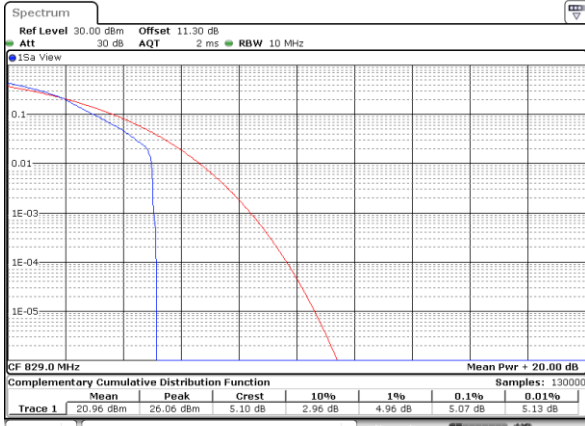

LTE Band 5 / 10MHz / QPSK

Lowest Channel / 1RB

Date: 5 AUG 2020 04:22:59

Lowest Channel / Full RB

Date: 5 AUG 2020 04:23:14

Middle Channel / 1RB

Date: 5 AUG 2020 04:23:30

Middle Channel / Full RB

Date: 5 AUG 2020 04:24:33

Highest Channel / 1RB

Date: 5 AUG 2020 04:24:55

Highest Channel / Full RB

Date: 5 AUG 2020 04:25:59

LTE Band 5 / 10MHz / 16QAM

Lowest Channel / 1RB

Date: 5 AUG 2020 04:21:49

Lowest Channel / Full RB

Date: 5 AUG 2020 04:22:03

Middle Channel / 1RB

Date: 5 AUG 2020 04:22:14

Middle Channel / Full RB

Date: 5 AUG 2020 04:22:24

Highest Channel / 1RB

Date: 5 AUG 2020 04:22:35

Highest Channel / Full RB

Date: 5 AUG 2020 04:22:46

LTE Band 5 / 10MHz / 64QAM

Lowest Channel / 1RB

Date: 5 AUG 2020 04:26:09

Lowest Channel / Full RB

Date: 5 AUG 2020 04:26:21

Middle Channel / 1RB