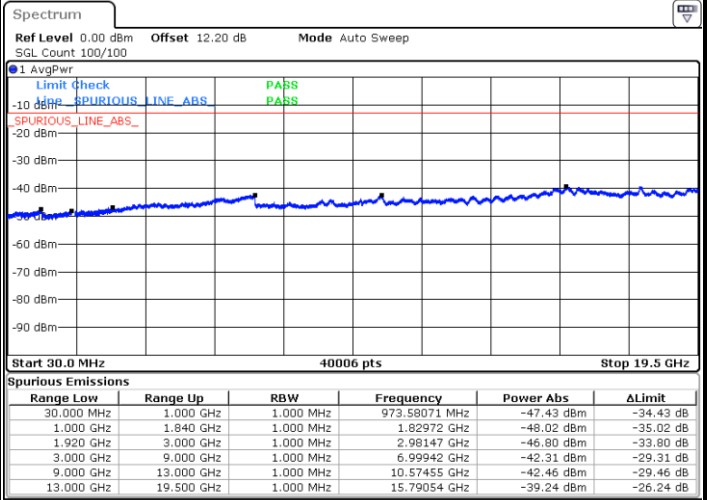

Date: 5 AUG.2020 00:49:59

Highest Channel / QPSK

Highest Channel / 16QAM

Date: 5 AUG.2020 00:54:16

Date: 5 AUG.2020 00:55:02

LTE Band 2 / 1.4MHz

Lowest Channel / 64QAM

Middle Channel / 64QAM

Date: 4 AUG.2020 23:29:30

Date: 4 AUG.2020 23:30:39

Highest Channel / 64QAM

Date: 4 AUG.2020 23:33:57

LTE Band 2 / 3MHz

Lowest Channel / 64QAM

Middle Channel / 64QAM

Date: 5 AUG.2020 00:57:34

Date: 5 AUG.2020 00:58:42

Highest Channel / 64QAM

Date: 5 AUG.2020 01:01:13

LTE Band 2 / 5MHz

Lowest Channel / 64QAM

Middle Channel / 64QAM

Date: 5 AUG.2020 01:03:45

Date: 5 AUG.2020 01:04:53

Highest Channel / 64QAM

Date: 5 AUG.2020 01:07:24

LTE Band 2 / 10MHz

Lowest Channel / 64QAM

Middle Channel / 64QAM

Date: 5 AUG.2020 01:09:56

Date: 5 AUG.2020 01:11:04

Highest Channel / 64QAM