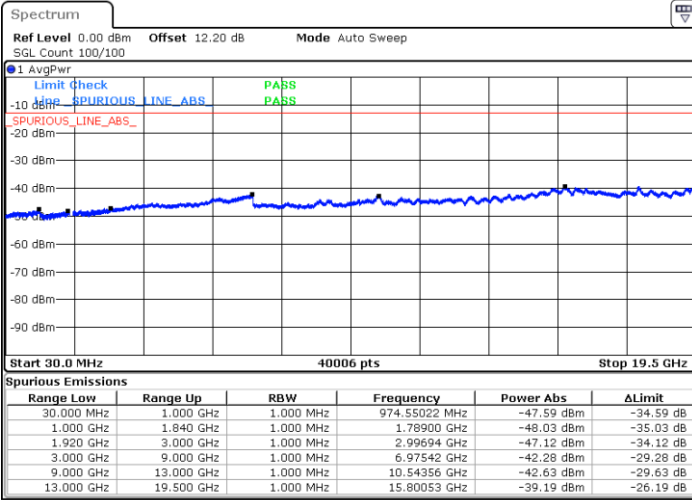

Lowest Channel / QPSK

Lowest Channel / 16QAM

Date: 5 AUG.2020 00:46:56

Date: 5 AUG.2020 00:47:42

LTE Band 2 / 20MHz

Middle Channel / QPSK

Middle Channel / 16QAM

Date: 5 AUG.2020 00:49:13

Date: 5 AUG.2020 00:49:59

Highest Channel / QPSK

Highest Channel / 16QAM

Date: 5 AUG.2020 00:54:16

Date: 5 AUG.2020 00:55:02

LTE Band 2 / 1.4MHz

Lowest Channel / 64QAM

Middle Channel / 64QAM