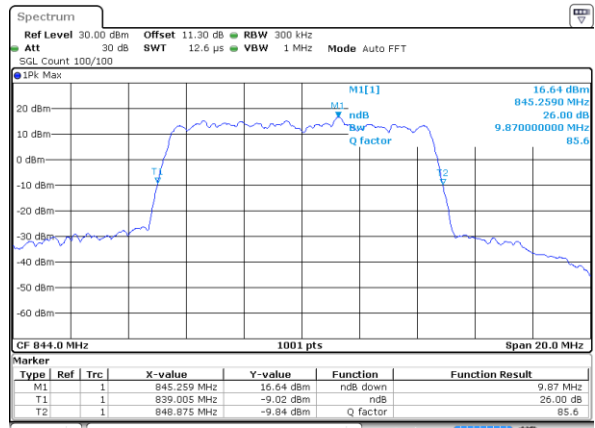

Date: 5 AUG 2020 03:15:57

LTE Band 5

Lowest Channel / 5MHz / 64QAM

Date: 5 AUG 2020 03:40:50

Lowest Channel / 10MHz / 64QAM

Date: 5 AUG 2020 04:11:22

Middle Channel / 5MHz / 64QAM

Date: 5 AUG 2020 03:45:20

Middle Channel / 10MHz / 64QAM

Date: 5 AUG 2020 04:15:52

Highest Channel / 5MHz / 64QAM

Date: 5 AUG 2020 03:46:28

Highest Channel / 10MHz / 64QAM

Date: 5 AUG 2020 04:17:01

**Occupied Bandwidth**

Mode	LTE Band 5 : 99%OBW(MHz)											
BW	1.4MHz		3MHz		5MHz		10MHz		15MHz		20MHz	
Mod.	QPSK	16QAM	QPSK	16QAM	QPSK	16QAM	QPSK	16QAM	QPSK	16QAM	QPSK	16QAM
Lowest CH	1.10	1.09	2.71	2.72	4.50	4.48	8.99	9.05	-	-	-	-
Middle CH	1.09	1.10	2.72	2.73	4.51	4.50	9.03	8.99	-	-	-	-
Highest CH	1.09	1.09	2.73	2.72	4.50	4.50	9.07	8.97	-	-	-	-
Mode	LTE Band 5 : 99%OBW(MHz)											
BW	1.4MHz		3MHz		5MHz		10MHz		15MHz		20MHz	
Mod.	64QAM		64QAM		64QAM		64QAM		64QAM		64QAM	
Lowest CH	1.09	-	2.72	-	4.50	-	8.99	-	-	-	-	-
Middle CH	1.09	-	2.72	-	4.48	-	8.97	-	-	-	-	-
Highest CH	1.09	-	2.72	-	4.50	-	8.99	-	-	-	-	-

LTE Band 5

Lowest Channel / 1.4MHz / QPSK

Lowest Channel / 1.4MHz / 16QAM

Middle Channel / 1.4MHz / QPSK

Middle Channel / 1.4MHz / 16QAM

Highest Channel / 1.4MHz / QPSK

Highest Channel / 1.4MHz / 16QAM

LTE Band 5