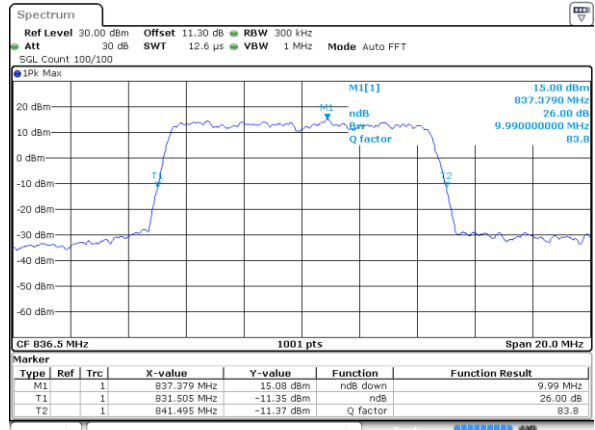

Highest Channel / 10MHz / QPSK

Date: 5 AUG 2020 04:01:45

Highest Channel / 10MHz / 16QAM

Date: 5 AUG 2020 04:01:57

LTE Band 5

Lowest Channel / 1.4MHz / 64QAM

Date: 5 AUG 2020 02:39:46

Lowest Channel / 3MHz / 64QAM

Date: 5 AUG 2020 03:10:18

Middle Channel / 1.4MHz / 64QAM

Date: 5 AUG 2020 02:44:16

Middle Channel / 3MHz / 64QAM

Date: 5 AUG 2020 03:14:48

Highest Channel / 1.4MHz / 64QAM

Date: 5 AUG 2020 02:45:25

Highest Channel / 3MHz / 64QAM

Date: 5 AUG 2020 03:15:57

LTE Band 5

Lowest Channel / 5MHz / 64QAM

Date: 5 AUG 2020 03:40:50

Lowest Channel / 10MHz / 64QAM

Date: 5 AUG 2020 04:11:22

Middle Channel / 5MHz / 64QAM

Date: 5 AUG 2020 03:45:20

Middle Channel / 10MHz / 64QAM

Date: 5 AUG 2020 04:15:52

Highest Channel / 5MHz / 64QAM

Date: 5 AUG 2020 03:46:28

Highest Channel / 10MHz / 64QAM

Date: 5 AUG 2020 04:17:01

**Occupied Bandwidth**

Mode	LTE Band 5 : 99%OBW(MHz)											
BW	1.4MHz		3MHz		5MHz		10MHz		15MHz		20MHz	
Mod.	QPSK	16QAM	QPSK	16QAM	QPSK	16QAM	QPSK	16QAM	QPSK	16QAM	QPSK	16QAM
Lowest CH	1.10	1.09	2.71	2.72	4.50	4.48	8.99	9.05	-	-	-	-
Middle CH	1.09	1.10	2.72	2.73	4.51	4.50	9.03	8.99	-	-	-	-
Highest CH	1.09	1.09	2.73	2.72	4.50	4.50	9.07	8.97	-	-	-	-
Mode	LTE Band 5 : 99%OBW(MHz)											
BW	1.4MHz		3MHz		5MHz		10MHz		15MHz		20MHz	
Mod.	64QAM		64QAM		64QAM		64QAM		64QAM		64QAM	
Lowest CH	1.09	-	2.72	-	4.50	-	8.99	-	-	-	-	-
Middle CH	1.09	-	2.72	-	4.48	-	8.97	-	-	-	-	-
Highest CH	1.09	-	2.72	-	4.50	-	8.99	-	-	-	-	-