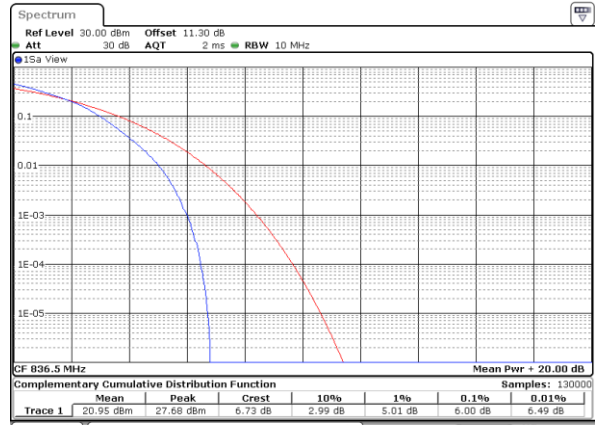

Date: 5 AUG 2020 04:24:33

Highest Channel / 1RB

Date: 5 AUG 2020 04:24:55

Highest Channel / Full RB

Date: 5 AUG 2020 04:25:59

LTE Band 5 / 10MHz / 16QAM

Lowest Channel / 1RB

Date: 5 AUG 2020 04:21:49

Lowest Channel / Full RB

Date: 5 AUG 2020 04:22:03

Middle Channel / 1RB

Date: 5 AUG 2020 04:22:14

Middle Channel / Full RB

Date: 5 AUG 2020 04:22:24

Highest Channel / 1RB

Date: 5 AUG 2020 04:22:35

Highest Channel / Full RB

Date: 5 AUG 2020 04:22:46

LTE Band 5 / 10MHz / 64QAM

Lowest Channel / 1RB

Date: 5 AUG 2020 04:26:09

Lowest Channel / Full RB

Date: 5 AUG 2020 04:26:21

Middle Channel / 1RB