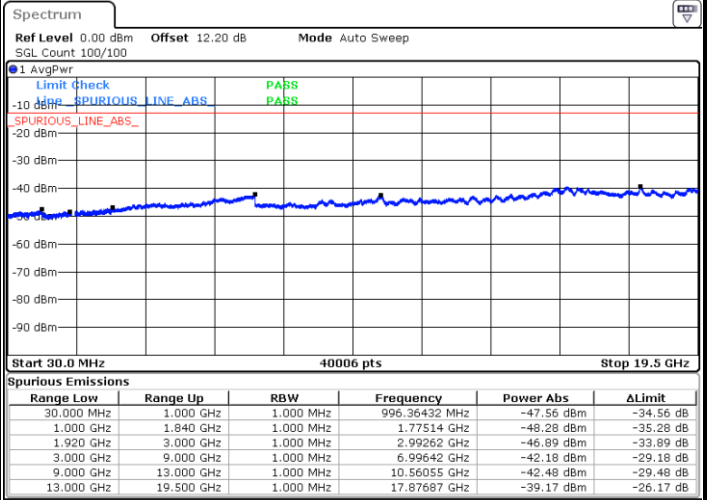

Highest Channel / 64QAM

Date: 5 AUG.2020 01:07:24

LTE Band 2 / 10MHz

Lowest Channel / 64QAM

Middle Channel / 64QAM

Date: 5 AUG.2020 01:09:56

Date: 5 AUG.2020 01:11:04

Highest Channel / 64QAM

Date: 5 AUG.2020 01:13:35

LTE Band 2 / 15MHz

Lowest Channel / 64QAM

Middle Channel / 64QAM

Date: 5 AUG.2020 01:16:07

Date: 5 AUG.2020 01:17:15

Highest Channel / 64QAM

Date: 5 AUG.2020 01:19:46

LTE Band 2 / 20MHz

Lowest Channel / 64QAM

Middle Channel / 64QAM

Date: 5 AUG.2020 01:22:18

Date: 5 AUG.2020 01:23:26

Highest Channel / 64QAM

Date: 5 AUG.2020 01:25:56

Frequency Stability