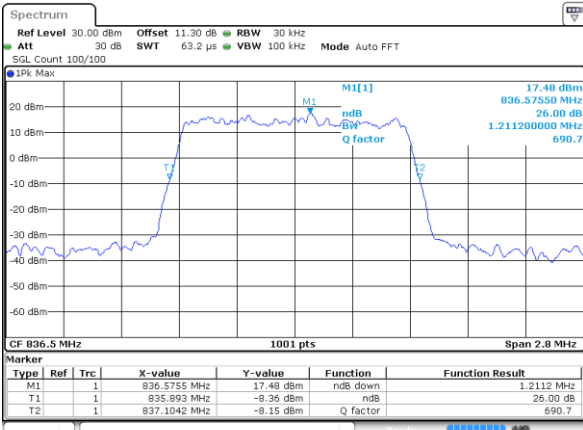

Mode	LTE Band 5 : 26dB BW(MHz)											
BW	1.4MHz		3MHz		5MHz		10MHz		15MHz		20MHz	
Mod.	QPSK	16QAM	QPSK	16QAM	QPSK	16QAM	QPSK	16QAM	QPSK	16QAM	QPSK	16QAM
Lowest CH	1.24	1.23	2.99	3.03	4.85	4.86	9.75	9.81	-	-	-	-
Middle CH	1.21	1.22	3.02	3.01	4.90	4.94	9.75	9.71	-	-	-	-
Highest CH	1.21	1.21	3.00	3.04	4.89	4.92	9.77	9.77	-	-	-	-
Mode	LTE Band 5 : 26dB BW(MHz)											
BW	1.4MHz		3MHz		5MHz		10MHz		15MHz		20MHz	
Mod.	64QAM		64QAM		64QAM		64QAM		64QAM		64QAM	
Lowest CH	1.22	-	2.97	-	4.83	-	9.63	-	-	-	-	-
Middle CH	1.23	-	3.00	-	4.89	-	9.99	-	-	-	-	-
Highest CH	1.22	-	2.97	-	4.89	-	9.87	-	-	-	-	-

LTE Band 5

Lowest Channel / 1.4MHz / QPSK

Date: 5 AUG 2020 02:19:49

Lowest Channel / 1.4MHz / 16QAM

Date: 5 AUG 2020 02:19:37

Middle Channel / 1.4MHz / QPSK

Date: 5 AUG 2020 02:28:38

Middle Channel / 1.4MHz / 16QAM

Date: 5 AUG 2020 02:28:50

Highest Channel / 1.4MHz / QPSK

Date: 5 AUG 2020 02:30:56

Highest Channel / 1.4MHz / 16QAM

Date: 5 AUG 2020 02:31:08

LTE Band 5

Lowest Channel / 3MHz / QPSK

Date: 5 AUG 2020 02:50:08