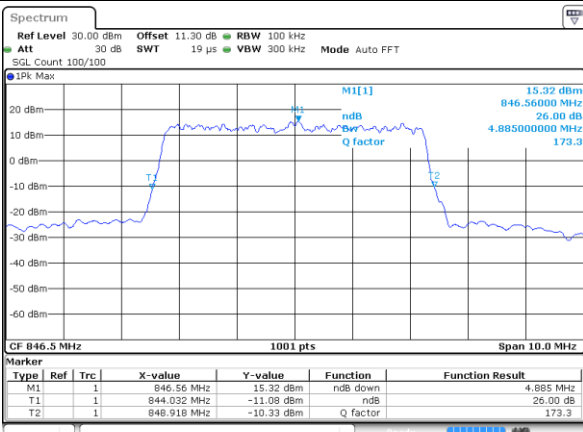

Highest Channel / 3MHz / 16QAM

Date: 5 AUG 2020 03:01:39

LTE Band 5

Lowest Channel / 5MHz / QPSK

Date: 5 AUG 2020 03:20:40

Lowest Channel / 5MHz / 16QAM

Date: 5 AUG 2020 03:20:52

Middle Channel / 5MHz / QPSK

Date: 5 AUG 2020 03:29:41

Middle Channel / 5MHz / 16QAM

Date: 5 AUG 2020 03:29:53

Highest Channel / 5MHz / QPSK

Date: 5 AUG 2020 03:31:59

Highest Channel / 5MHz / 16QAM

Date: 5 AUG 2020 03:32:11

LTE Band 5