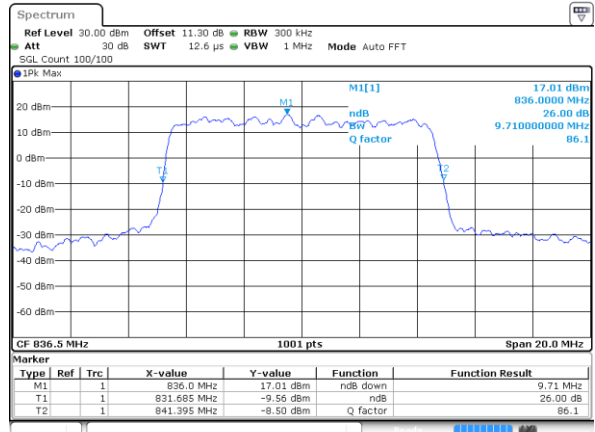

Date: 5 AUG 2020 03:29:41

Middle Channel / 5MHz / 16QAM

Date: 5 AUG 2020 03:29:53

Highest Channel / 5MHz / QPSK

Date: 5 AUG 2020 03:31:59

Highest Channel / 5MHz / 16QAM

Date: 5 AUG 2020 03:32:11

LTE Band 5

Lowest Channel / 10MHz / QPSK

Date: 5 AUG 2020 03:50:26

Lowest Channel / 10MHz / 16QAM

Date: 5 AUG 2020 03:50:38

Middle Channel / 10MHz / QPSK

Date: 5 AUG 2020 03:59:27

Middle Channel / 10MHz / 16QAM

Date: 5 AUG 2020 03:59:39

Highest Channel / 10MHz / QPSK

Date: 5 AUG 2020 04:01:45

Highest Channel / 10MHz / 16QAM

Date: 5 AUG 2020 04:01:57

LTE Band 5

Lowest Channel / 1.4MHz / 64QAM

Date: 5 AUG 2020 02:39:46

Lowest Channel / 3MHz / 64QAM