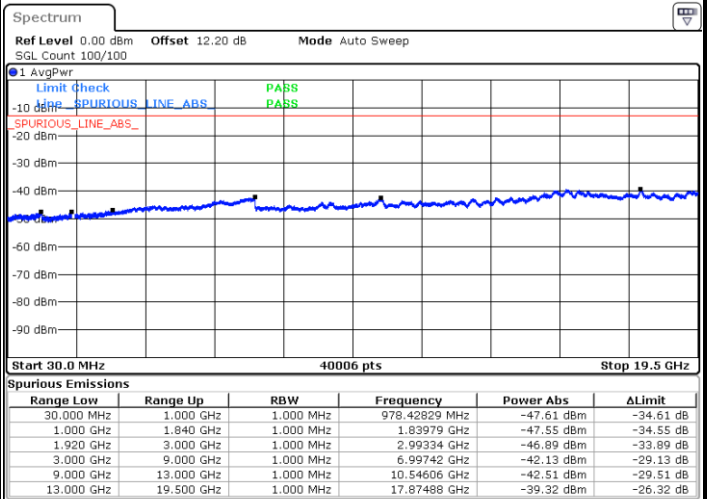

Date: 5 AUG.2020 00:36:50

Date: 5 AUG.2020 00:37:35

LTE Band 2 / 15MHz

Highest Channel / QPSK

Highest Channel / 16QAM

Date: 5 AUG.2020 00:41:52

Date: 5 AUG.2020 00:42:38

LTE Band 2 / 20MHz

Lowest Channel / QPSK

Lowest Channel / 16QAM

Date: 5 AUG.2020 00:46:56

Date: 5 AUG.2020 00:47:42

LTE Band 2 / 20MHz

Middle Channel / QPSK

Middle Channel / 16QAM

Date: 5 AUG.2020 00:49:13