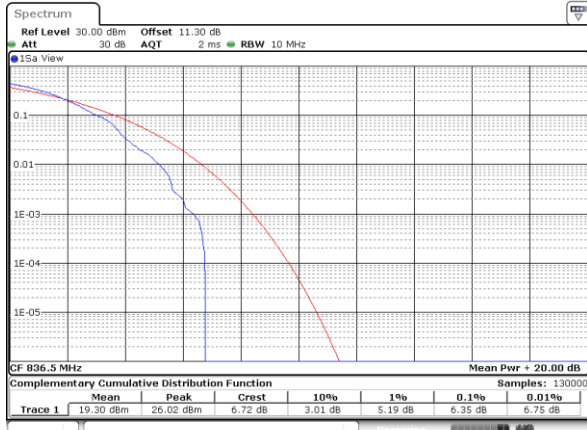

Lowest Channel / Full RB

Date: 5 AUG 2020 04:22:03

Middle Channel / 1RB

Date: 5 AUG 2020 04:22:14

Middle Channel / Full RB

Date: 5 AUG 2020 04:22:24

Highest Channel / 1RB

Date: 5 AUG 2020 04:22:35

Highest Channel / Full RB

Date: 5 AUG 2020 04:22:46

LTE Band 5 / 10MHz / 64QAM

Lowest Channel / 1RB

Date: 5 AUG 2020 04:26:09

Lowest Channel / Full RB

Date: 5 AUG 2020 04:26:21

Middle Channel / 1RB

Date: 5 AUG 2020 04:26:36

Middle Channel / Full RB

Date: 5 AUG 2020 04:26:47

Highest Channel / 1RB

Date: 5 AUG 2020 04:27:02

Highest Channel / Full RB

Date: 5 AUG 2020 04:27:19

**26dB Bandwidth**

Mode	LTE Band 5 : 26dB BW(MHz)											
BW	1.4MHz		3MHz		5MHz		10MHz		15MHz		20MHz	
Mod.	QPSK	16QAM	QPSK	16QAM	QPSK	16QAM	QPSK	16QAM	QPSK	16QAM	QPSK	16QAM
Lowest CH	1.24	1.23	2.99	3.03	4.85	4.86	9.75	9.81	-	-	-	-
Middle CH	1.21	1.22	3.02	3.01	4.90	4.94	9.75	9.71	-	-	-	-
Highest CH	1.21	1.21	3.00	3.04	4.89	4.92	9.77	9.77	-	-	-	-
Mode	LTE Band 5 : 26dB BW(MHz)											
BW	1.4MHz		3MHz		5MHz		10MHz		15MHz		20MHz	
Mod.	64QAM		64QAM		64QAM		64QAM		64QAM		64QAM	
Lowest CH	1.22	-	2.97	-	4.83	-	9.63	-	-	-	-	-
Middle CH	1.23	-	3.00	-	4.89	-	9.99	-	-	-	-	-
Highest CH	1.22	-	2.97	-	4.89	-	9.87	-	-	-	-	-