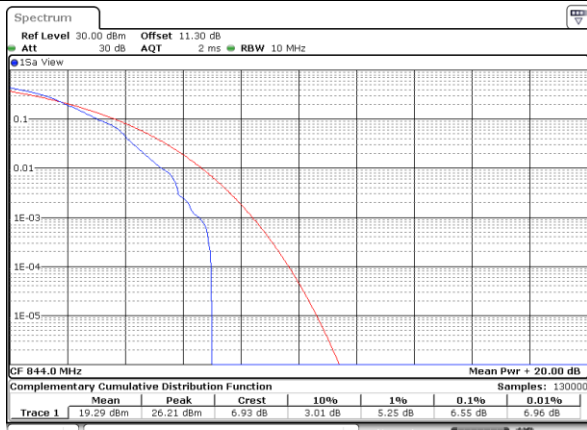

Lowest Channel / Full RB

Date: 5 AUG 2020 04:22:03

Middle Channel / 1RB

Date: 5 AUG 2020 04:22:14

Middle Channel / Full RB

Date: 5 AUG 2020 04:22:24

Highest Channel / 1RB

Date: 5 AUG 2020 04:22:35

Highest Channel / Full RB

Date: 5 AUG 2020 04:22:46

LTE Band 5 / 10MHz / 64QAM

Lowest Channel / 1RB

Date: 5 AUG 2020 04:26:09

Lowest Channel / Full RB

Date: 5 AUG 2020 04:26:21

Middle Channel / 1RB

Date: 5 AUG 2020 04:26:36

Middle Channel / Full RB

Date: 5 AUG 2020 04:26:47

Highest Channel / 1RB

Date: 5 AUG 2020 04:27:02

Highest Channel / Full RB

Date: 5 AUG 2020 04:27:19

**26dB Bandwidth**

Mode	LTE Band 5 : 26dB BW(MHz)											
BW	1.4MHz		3MHz		5MHz		10MHz		15MHz		20MHz	
Mod.	QPSK	16QAM	QPSK	16QAM	QPSK	16QAM	QPSK	16QAM	QPSK	16QAM	QPSK	16QAM
Lowest CH	1.24	1.23	2.99	3.03	4.85	4.86	9.75	9.81	-	-	-	-
Middle CH	1.21	1.22	3.02	3.01	4.90	4.94	9.75	9.71	-	-	-	-
Highest CH	1.21	1.21	3.00	3.04	4.89	4.92	9.77	9.77	-	-	-	-
Mode	LTE Band 5 : 26dB BW(MHz)											
BW	1.4MHz		3MHz		5MHz		10MHz		15MHz		20MHz	
Mod.	64QAM		64QAM		64QAM		64QAM		64QAM		64QAM	
Lowest CH	1.22	-	2.97	-	4.83	-	9.63	-	-	-	-	-
Middle CH	1.23	-	3.00	-	4.89	-	9.99	-	-	-	-	-
Highest CH	1.22	-	2.97	-	4.89	-	9.87	-	-	-	-	-