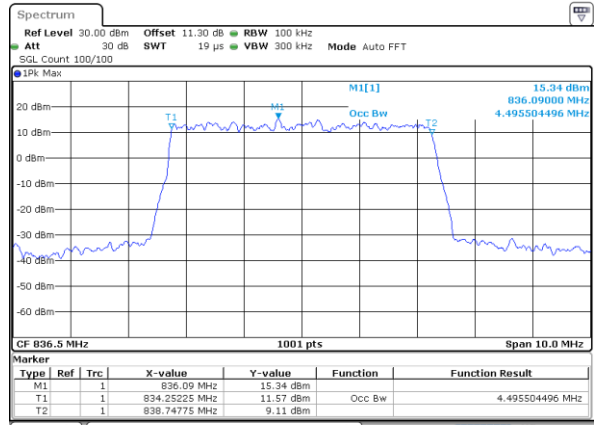

Lowest Channel / 3MHz / QPSK

Date: 5 AUG 2020 02:49:45

Lowest Channel / 3MHz / 16QAM

Date: 5 AUG 2020 02:49:57

Middle Channel / 3MHz / QPSK

Date: 5 AUG 2020 02:58:47

Middle Channel / 3MHz / 16QAM

Date: 5 AUG 2020 02:58:58

Highest Channel / 3MHz / QPSK

Date: 5 AUG 2020 03:01:04

Highest Channel / 3MHz / 16QAM

Date: 5 AUG 2020 03:01:16

LTE Band 5

Lowest Channel / 5MHz / QPSK

Lowest Channel / 5MHz / 16QAM

Middle Channel / 5MHz / QPSK

Middle Channel / 5MHz / 16QAM

Highest Channel / 5MHz / QPSK

Highest Channel / 5MHz / 16QAM

LTE Band 5

Lowest Channel / 10MHz / QPSK

Date: 5 AUG 2020 03:50:02

Lowest Channel / 10MHz / 16QAM

Date: 5 AUG 2020 03:50:14