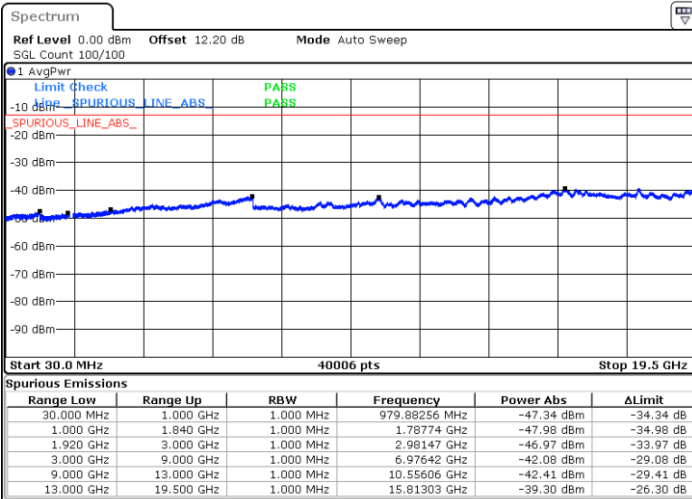

Date: 5 AUG.2020 00:30:15

LTE Band 2 / 15MHz

Lowest Channel / QPSK

Lowest Channel / 16QAM

Date: 5 AUG.2020 00:34:32

Date: 5 AUG.2020 00:35:18

Middle Channel / QPSK

Middle Channel / 16QAM

Date: 5 AUG.2020 00:36:50

Date: 5 AUG.2020 00:37:35

LTE Band 2 / 15MHz

Highest Channel / QPSK

Highest Channel / 16QAM

Date: 5 AUG.2020 00:41:52

Date: 5 AUG.2020 00:42:38

LTE Band 2 / 20MHz