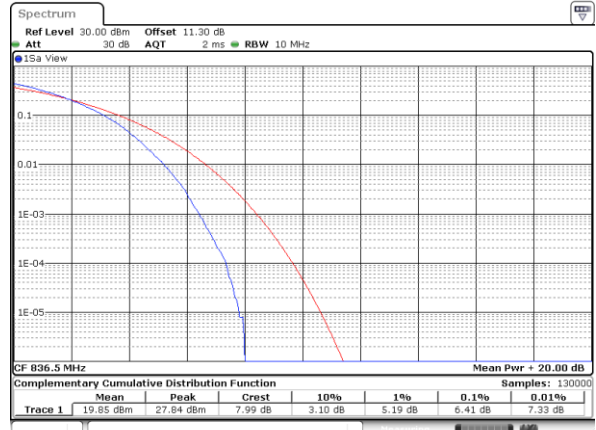

Lowest Channel / Full RB

Date: 5 AUG 2020 04:22:03

Middle Channel / 1RB

Date: 5 AUG 2020 04:22:14

Middle Channel / Full RB

Date: 5 AUG 2020 04:22:24

Highest Channel / 1RB

Date: 5 AUG 2020 04:22:35

Highest Channel / Full RB

Date: 5 AUG 2020 04:22:46

LTE Band 5 / 10MHz / 64QAM

Lowest Channel / 1RB

Date: 5 AUG 2020 04:26:09

Lowest Channel / Full RB

Date: 5 AUG 2020 04:26:21

Middle Channel / 1RB

Date: 5 AUG 2020 04:26:36

Middle Channel / Full RB

Date: 5 AUG 2020 04:26:47

Highest Channel / 1RB

Date: 5 AUG 2020 04:27:02

Highest Channel / Full RB

Date: 5 AUG 2020 04:27:19

**26dB Bandwidth**