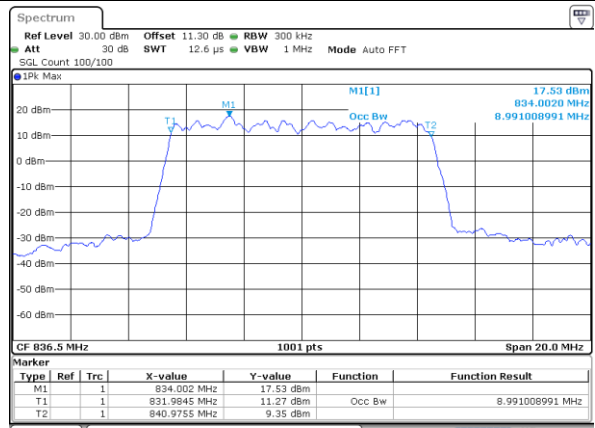

Middle Channel / 10MHz / 16QAM

Date: 5 AUG 2020 03:59:16