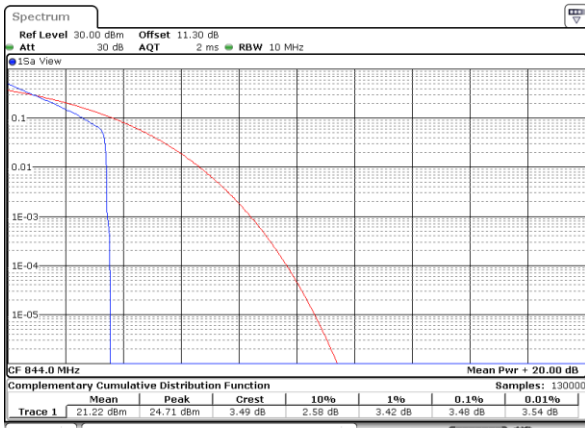

## Peak-to-Average Ratio

Mode	LTE Band 5 / 10MHz				
Mod.	QPSK		16QAM		Limit: 13dB
RB Size	1RB	Full RB	1RB	Full RB	Result
Lowest CH	3.57	5.04	5.07	5.88	PASS
Middle CH	3.57	5.16	5.16	6.00	
Highest CH	3.48	4.93	5.45	5.86	
Mode	LTE Band 5 / 10MHz				
Mod.	64QAM				Limit: 13dB
RB Size	1RB	Full RB			Result
Lowest CH	6.99	6.52	-	-	PASS
Middle CH	6.35	6.41	-	-	
Highest CH	6.55	6.46	-	-	

LTE Band 5 / 10MHz / QPSK

Lowest Channel / 1RB

Date: 5 AUG 2020 04:22:59

Lowest Channel / Full RB

Date: 5 AUG 2020 04:23:14

Middle Channel / 1RB

Date: 5 AUG 2020 04:23:30

Middle Channel / Full RB

Date: 5 AUG 2020 04:24:33

Highest Channel / 1RB

Date: 5 AUG 2020 04:24:55

Highest Channel / Full RB

Date: 5 AUG 2020 04:25:59

LTE Band 5 / 10MHz / 16QAM

Lowest Channel / 1RB

Date: 5 AUG 2020 04:21:49

Lowest Channel / Full RB

Date: 5 AUG 2020 04:22:03

Middle Channel / 1RB

Date: 5 AUG 2020 04:22:14

Middle Channel / Full RB

Date: 5 AUG 2020 04:22:24

Highest Channel / 1RB

Date: 5 AUG 2020 04:22:35