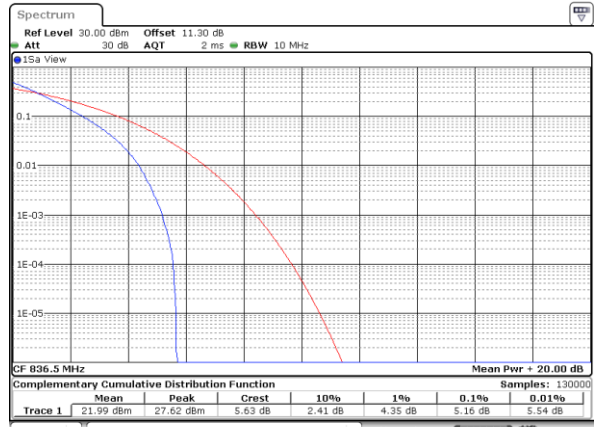

## Peak-to-Average Ratio

Mode	LTE Band 5 / 10MHz				
Mod.	QPSK		16QAM		Limit: 13dB
RB Size	1RB	Full RB	1RB	Full RB	Result
Lowest CH	3.57	5.04	5.07	5.88	PASS
Middle CH	3.57	5.16	5.16	6.00	
Highest CH	3.48	4.93	5.45	5.86	
Mode	LTE Band 5 / 10MHz				
Mod.	64QAM				Limit: 13dB
RB Size	1RB	Full RB			Result
Lowest CH	6.99	6.52	-	-	PASS
Middle CH	6.35	6.41	-	-	
Highest CH	6.55	6.46	-	-	

LTE Band 5 / 10MHz / QPSK

Lowest Channel / 1RB

Date: 5 AUG 2020 04:22:59

Lowest Channel / Full RB

Date: 5 AUG 2020 04:23:14

Middle Channel / 1RB

Date: 5 AUG 2020 04:23:30

Middle Channel / Full RB

Date: 5 AUG 2020 04:24:33

Highest Channel / 1RB

Date: 5 AUG 2020 04:24:55

Highest Channel / Full RB

Date: 5 AUG 2020 04:25:59

LTE Band 5 / 10MHz / 16QAM

Lowest Channel / 1RB

Date: 5 AUG 2020 04:21:49

Lowest Channel / Full RB

Date: 5 AUG 2020 04:22:03

Middle Channel / 1RB

Date: 5 AUG 2020 04:22:14

Middle Channel / Full RB

Date: 5 AUG 2020 04:22:24

Highest Channel / 1RB

Date: 5 AUG 2020 04:22:35