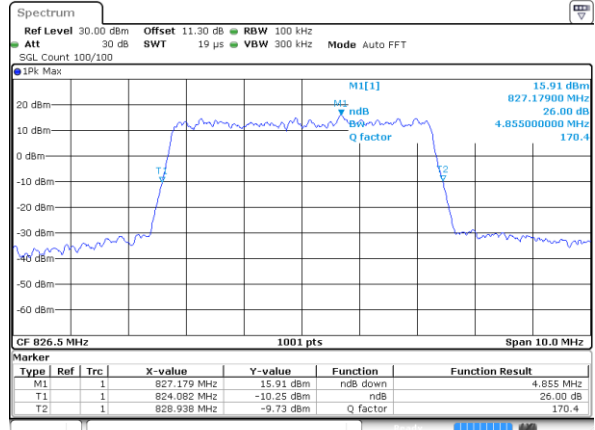

Highest Channel / 3MHz / 16QAM

Date: 5 AUG 2020 03:01:39

LTE Band 5

Lowest Channel / 5MHz / QPSK

Date: 5 AUG 2020 03:20:40

Lowest Channel / 5MHz / 16QAM

Date: 5 AUG 2020 03:20:52

Middle Channel / 5MHz / QPSK

Date: 5 AUG 2020 03:29:41

Middle Channel / 5MHz / 16QAM

Date: 5 AUG 2020 03:29:53

Highest Channel / 5MHz / QPSK

Date: 5 AUG 2020 03:31:59

Highest Channel / 5MHz / 16QAM

Date: 5 AUG 2020 03:32:11

LTE Band 5