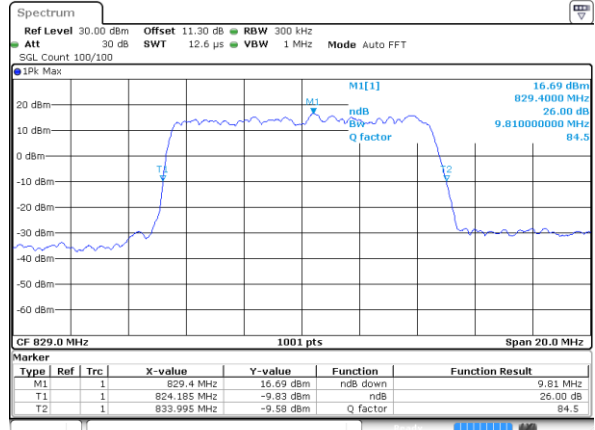

Lowest Channel / 10MHz / 16QAM

Date: 5 AUG 2020 03:50:38