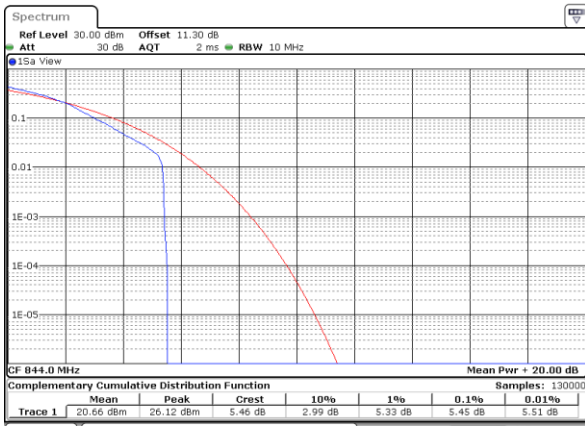

Date: 5 AUG 2020 04:24:33

Highest Channel / 1RB

Date: 5 AUG 2020 04:24:55

Highest Channel / Full RB

Date: 5 AUG 2020 04:25:59

LTE Band 5 / 10MHz / 16QAM

Lowest Channel / 1RB

Date: 5 AUG 2020 04:21:49

Lowest Channel / Full RB

Date: 5 AUG 2020 04:22:03

Middle Channel / 1RB

Date: 5 AUG 2020 04:22:14

Middle Channel / Full RB

Date: 5 AUG 2020 04:22:24

Highest Channel / 1RB

Date: 5 AUG 2020 04:22:35

Highest Channel / Full RB

Date: 5 AUG 2020 04:22:46

LTE Band 5 / 10MHz / 64QAM

Lowest Channel / 1RB

Date: 5 AUG 2020 04:26:09

Lowest Channel / Full RB

Date: 5 AUG 2020 04:26:21

Middle Channel / 1RB

Date: 5 AUG 2020 04:26:36

Middle Channel / Full RB

Date: 5 AUG 2020 04:26:47

Highest Channel / 1RB

Date: 5 AUG 2020 04:27:02

Highest Channel / Full RB

Date: 5 AUG 2020 04:27:19

**26dB Bandwidth**