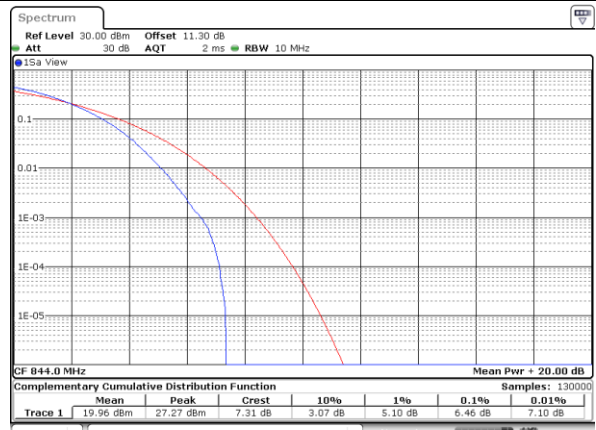

Highest Channel / Full RB

Date: 5 AUG 2020 04:22:46

LTE Band 5 / 10MHz / 64QAM

Lowest Channel / 1RB

Date: 5 AUG 2020 04:26:09

Lowest Channel / Full RB

Date: 5 AUG 2020 04:26:21

Middle Channel / 1RB

Date: 5 AUG 2020 04:26:36

Middle Channel / Full RB

Date: 5 AUG 2020 04:26:47

Highest Channel / 1RB

Date: 5 AUG 2020 04:27:02

Highest Channel / Full RB

Date: 5 AUG 2020 04:27:19

**26dB Bandwidth**

Mode	LTE Band 5 : 26dB BW(MHz)											
BW	1.4MHz		3MHz		5MHz		10MHz		15MHz		20MHz	
Mod.	QPSK	16QAM	QPSK	16QAM	QPSK	16QAM	QPSK	16QAM	QPSK	16QAM	QPSK	16QAM
Lowest CH	1.24	1.23	2.99	3.03	4.85	4.86	9.75	9.81	-	-	-	-
Middle CH	1.21	1.22	3.02	3.01	4.90	4.94	9.75	9.71	-	-	-	-
Highest CH	1.21	1.21	3.00	3.04	4.89	4.92	9.77	9.77	-	-	-	-
Mode	LTE Band 5 : 26dB BW(MHz)											
BW	1.4MHz		3MHz		5MHz		10MHz		15MHz		20MHz	
Mod.	64QAM		64QAM		64QAM		64QAM		64QAM		64QAM	
Lowest CH	1.22	-	2.97	-	4.83	-	9.63	-	-	-	-	-
Middle CH	1.23	-	3.00	-	4.89	-	9.99	-	-	-	-	-
Highest CH	1.22	-	2.97	-	4.89	-	9.87	-	-	-	-	-