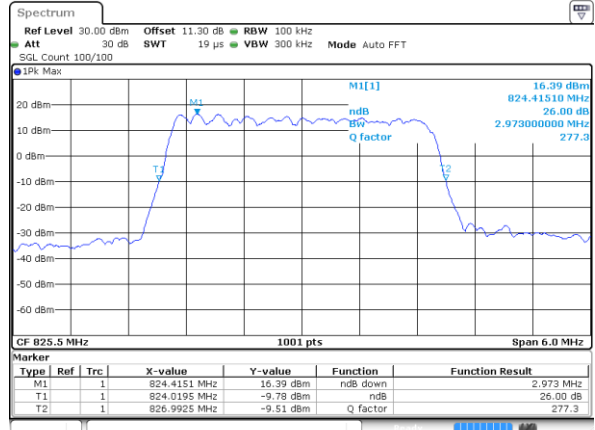

Highest Channel / 10MHz / QPSK

Date: 5 AUG 2020 04:01:45

Highest Channel / 10MHz / 16QAM

Date: 5 AUG 2020 04:01:57

LTE Band 5

Lowest Channel / 1.4MHz / 64QAM

Date: 5 AUG 2020 02:39:46

Lowest Channel / 3MHz / 64QAM

Date: 5 AUG 2020 03:10:18

Middle Channel / 1.4MHz / 64QAM

Date: 5 AUG 2020 02:44:16

Middle Channel / 3MHz / 64QAM

Date: 5 AUG 2020 03:14:48

Highest Channel / 1.4MHz / 64QAM

Date: 5 AUG 2020 02:45:25

Highest Channel / 3MHz / 64QAM