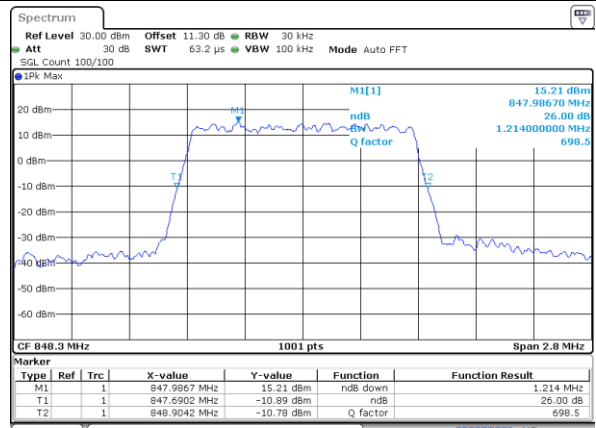

Mode	LTE Band 5 : 26dB BW(MHz)											
BW	1.4MHz		3MHz		5MHz		10MHz		15MHz		20MHz	
Mod.	QPSK	16QAM	QPSK	16QAM	QPSK	16QAM	QPSK	16QAM	QPSK	16QAM	QPSK	16QAM
Lowest CH	1.24	1.23	2.99	3.03	4.85	4.86	9.75	9.81	-	-	-	-
Middle CH	1.21	1.22	3.02	3.01	4.90	4.94	9.75	9.71	-	-	-	-
Highest CH	1.21	1.21	3.00	3.04	4.89	4.92	9.77	9.77	-	-	-	-
Mode	LTE Band 5 : 26dB BW(MHz)											
BW	1.4MHz		3MHz		5MHz		10MHz		15MHz		20MHz	
Mod.	64QAM		64QAM		64QAM		64QAM		64QAM		64QAM	
Lowest CH	1.22	-	2.97	-	4.83	-	9.63	-	-	-	-	-
Middle CH	1.23	-	3.00	-	4.89	-	9.99	-	-	-	-	-
Highest CH	1.22	-	2.97	-	4.89	-	9.87	-	-	-	-	-

LTE Band 5

Lowest Channel / 1.4MHz / QPSK

Date: 5 AUG 2020 02:19:49

Lowest Channel / 1.4MHz / 16QAM

Date: 5 AUG 2020 02:19:37

Middle Channel / 1.4MHz / QPSK

Date: 5 AUG 2020 02:28:38

Middle Channel / 1.4MHz / 16QAM

Date: 5 AUG 2020 02:28:50

Highest Channel / 1.4MHz / QPSK

Date: 5 AUG 2020 02:30:56

Highest Channel / 1.4MHz / 16QAM

Date: 5 AUG 2020 02:31:08

LTE Band 5

Lowest Channel / 3MHz / QPSK

Date: 5 AUG 2020 02:50:08