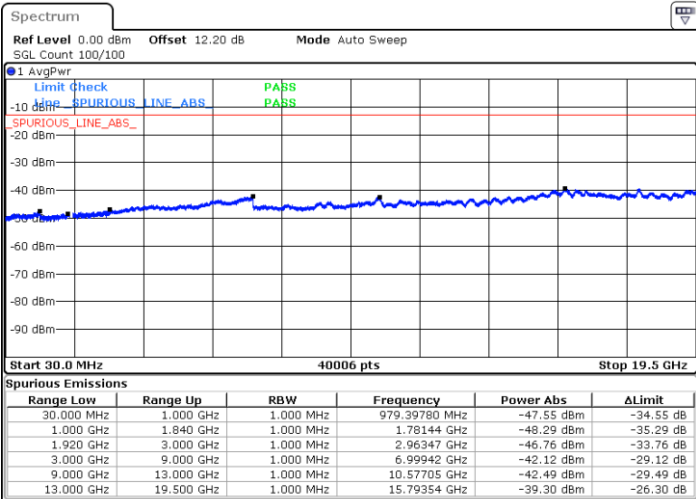

Date: 5 AUG.2020 00:49:59

Highest Channel / QPSK

Highest Channel / 16QAM

Date: 5 AUG.2020 00:54:16

Date: 5 AUG.2020 00:55:02

LTE Band 2 / 1.4MHz

Lowest Channel / 64QAM

Middle Channel / 64QAM

Date: 4 AUG.2020 23:29:30

Date: 4 AUG.2020 23:30:39

Highest Channel / 64QAM

Date: 4 AUG.2020 23:33:57

LTE Band 2 / 3MHz

Lowest Channel / 64QAM

Middle Channel / 64QAM

Date: 5 AUG.2020 00:57:34

Date: 5 AUG.2020 00:58:42

Highest Channel / 64QAM

Date: 5 AUG.2020 01:01:13

LTE Band 2 / 5MHz

Lowest Channel / 64QAM

Middle Channel / 64QAM

Date: 5 AUG.2020 01:03:45

Date: 5 AUG.2020 01:04:53