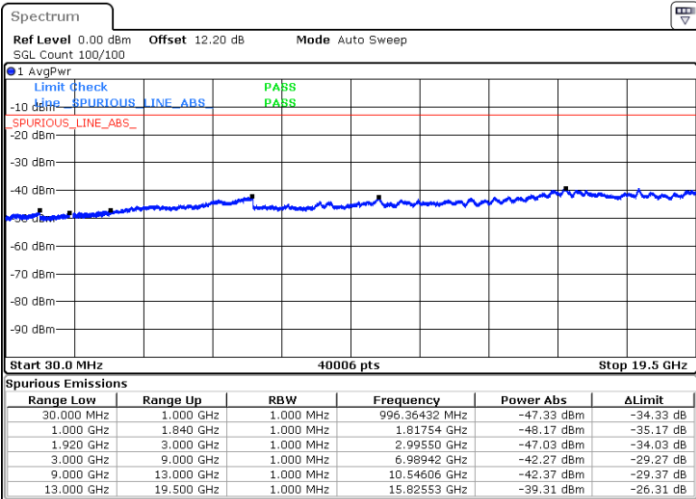

Highest Channel / 64QAM

Date: 5 AUG.2020 01:07:24

LTE Band 2 / 10MHz

Lowest Channel / 64QAM

Middle Channel / 64QAM

Date: 5 AUG.2020 01:09:56

Date: 5 AUG.2020 01:11:04

Highest Channel / 64QAM

Date: 5 AUG.2020 01:13:35

LTE Band 2 / 15MHz

Lowest Channel / 64QAM

Middle Channel / 64QAM

Date: 5 AUG.2020 01:16:07

Date: 5 AUG.2020 01:17:15

Highest Channel / 64QAM

Date: 5 AUG.2020 01:19:46

LTE Band 2 / 20MHz

Lowest Channel / 64QAM

Middle Channel / 64QAM

Date: 5 AUG.2020 01:22:18

Date: 5 AUG.2020 01:23:26

Highest Channel / 64QAM

Date: 5 AUG.2020 01:25:56

Frequency Stability