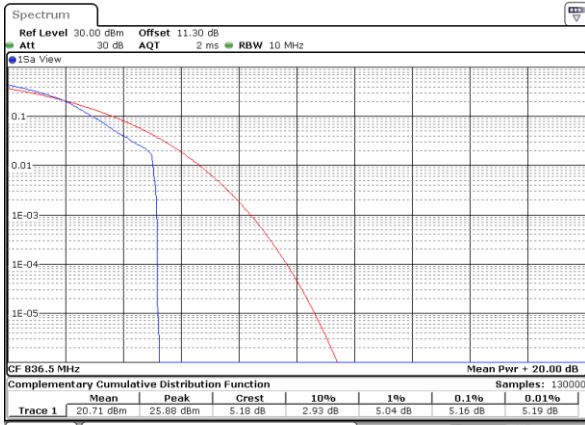

LTE Band 5 / 10MHz / QPSK

Lowest Channel / 1RB

Date: 5 AUG 2020 04:22:59

Lowest Channel / Full RB

Date: 5 AUG 2020 04:23:14

Middle Channel / 1RB

Date: 5 AUG 2020 04:23:30

Middle Channel / Full RB

Date: 5 AUG 2020 04:24:33

Highest Channel / 1RB

Date: 5 AUG 2020 04:24:55

Highest Channel / Full RB

Date: 5 AUG 2020 04:25:59

LTE Band 5 / 10MHz / 16QAM

Lowest Channel / 1RB

Date: 5 AUG 2020 04:21:49

Lowest Channel / Full RB

Date: 5 AUG 2020 04:22:03

Middle Channel / 1RB

Date: 5 AUG 2020 04:22:14

Middle Channel / Full RB

Date: 5 AUG 2020 04:22:24

Highest Channel / 1RB

Date: 5 AUG 2020 04:22:35

Highest Channel / Full RB

Date: 5 AUG 2020 04:22:46

LTE Band 5 / 10MHz / 64QAM

Lowest Channel / 1RB

Date: 5 AUG 2020 04:26:09

Lowest Channel / Full RB

Date: 5 AUG 2020 04:26:21

Middle Channel / 1RB