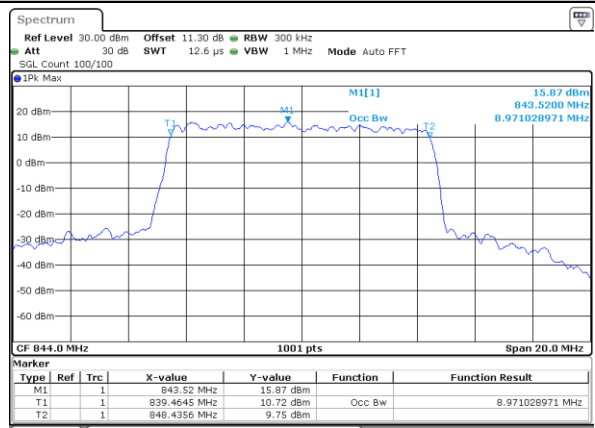

Middle Channel / 5MHz / 16QAM

Highest Channel / 5MHz / QPSK

Highest Channel / 5MHz / 16QAM

LTE Band 5

Lowest Channel / 10MHz / QPSK

Date: 5 AUG 2020 03:50:02

Lowest Channel / 10MHz / 16QAM

Date: 5 AUG 2020 03:50:14

Middle Channel / 10MHz / QPSK

Date: 5 AUG 2020 03:59:04

Middle Channel / 10MHz / 16QAM

Date: 5 AUG 2020 03:59:16

Highest Channel / 10MHz / QPSK

Date: 5 AUG 2020 04:01:21

Highest Channel / 10MHz / 16QAM

Date: 5 AUG 2020 04:01:33