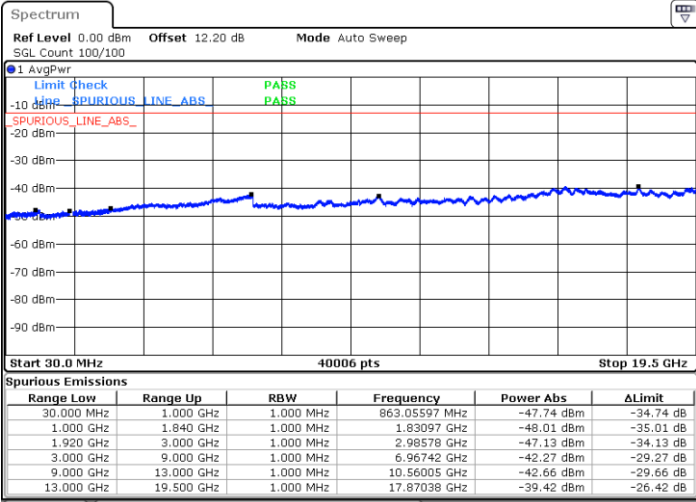

LTE Band 2 / 10MHz

Middle Channel / QPSK

Middle Channel / 16QAM

Date: 5 AUG.2020 00:24:26

Date: 5 AUG.2020 00:25:12

Highest Channel / QPSK

Highest Channel / 16QAM

Date: 5 AUG.2020 00:29:29