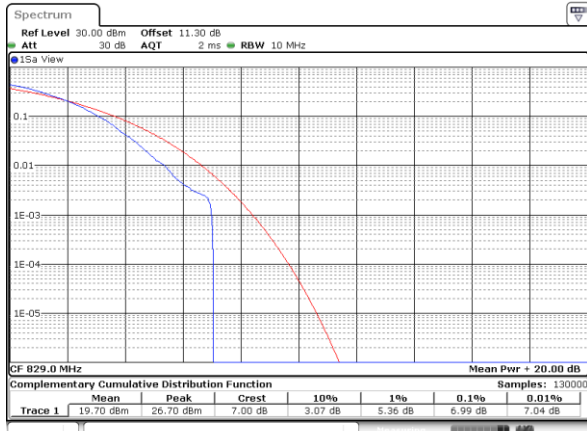

Lowest Channel / Full RB

Date: 5 AUG 2020 04:22:03

Middle Channel / 1RB

Date: 5 AUG 2020 04:22:14

Middle Channel / Full RB

Date: 5 AUG 2020 04:22:24

Highest Channel / 1RB

Date: 5 AUG 2020 04:22:35

Highest Channel / Full RB

Date: 5 AUG 2020 04:22:46

LTE Band 5 / 10MHz / 64QAM

Lowest Channel / 1RB

Date: 5 AUG 2020 04:26:09

Lowest Channel / Full RB

Date: 5 AUG 2020 04:26:21

Middle Channel / 1RB

Date: 5 AUG 2020 04:26:36

Middle Channel / Full RB

Date: 5 AUG 2020 04:26:47

Highest Channel / 1RB

Date: 5 AUG 2020 04:27:02

Highest Channel / Full RB

Date: 5 AUG 2020 04:27:19

**26dB Bandwidth**

Mode	LTE Band 5 : 26dB BW(MHz)											
BW	1.4MHz		3MHz		5MHz		10MHz		15MHz		20MHz	
Mod.	QPSK	16QAM	QPSK	16QAM	QPSK	16QAM	QPSK	16QAM	QPSK	16QAM	QPSK	16QAM
Lowest CH	1.24	1.23	2.99	3.03	4.85	4.86	9.75	9.81	-	-	-	-
Middle CH	1.21	1.22	3.02	3.01	4.90	4.94	9.75	9.71	-	-	-	-
Highest CH	1.21	1.21	3.00	3.04	4.89	4.92	9.77	9.77	-	-	-	-
Mode	LTE Band 5 : 26dB BW(MHz)											
BW	1.4MHz		3MHz		5MHz		10MHz		15MHz		20MHz	
Mod.	64QAM		64QAM		64QAM		64QAM		64QAM		64QAM	
Lowest CH	1.22	-	2.97	-	4.83	-	9.63	-	-	-	-	-
Middle CH	1.23	-	3.00	-	4.89	-	9.99	-	-	-	-	-
Highest CH	1.22	-	2.97	-	4.89	-	9.87	-	-	-	-	-