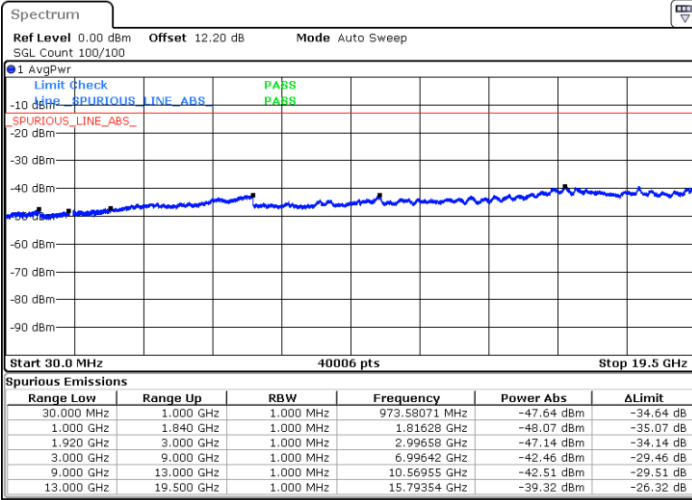

Date: 5 AUG.2020 00:36:50

Date: 5 AUG.2020 00:37:35

LTE Band 2 / 15MHz

Highest Channel / QPSK

Highest Channel / 16QAM

Date: 5 AUG.2020 00:41:52

Date: 5 AUG.2020 00:42:38

LTE Band 2 / 20MHz

Lowest Channel / QPSK

Lowest Channel / 16QAM

Date: 5 AUG.2020 00:46:56

Date: 5 AUG.2020 00:47:42

LTE Band 2 / 20MHz

Middle Channel / QPSK

Middle Channel / 16QAM

Date: 5 AUG.2020 00:49:13

Date: 5 AUG.2020 00:49:59

Highest Channel / QPSK

Highest Channel / 16QAM

Date: 5 AUG.2020 00:54:16

Date: 5 AUG.2020 00:55:02

LTE Band 2 / 1.4MHz

Lowest Channel / 64QAM

Middle Channel / 64QAM