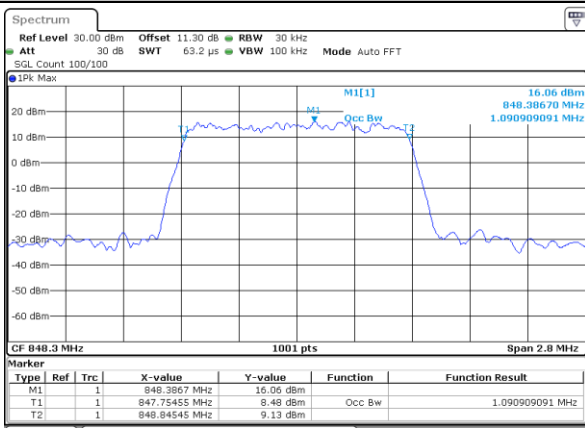

Middle Channel / 10MHz / 64QAM

Date: 5 AUG 2020 04:15:52

Highest Channel / 5MHz / 64QAM

Date: 5 AUG 2020 03:46:28

Highest Channel / 10MHz / 64QAM

Date: 5 AUG 2020 04:17:01

**Occupied Bandwidth**

Mode	LTE Band 5 : 99%OBW(MHz)											
BW	1.4MHz		3MHz		5MHz		10MHz		15MHz		20MHz	
Mod.	QPSK	16QAM	QPSK	16QAM	QPSK	16QAM	QPSK	16QAM	QPSK	16QAM	QPSK	16QAM
Lowest CH	1.10	1.09	2.71	2.72	4.50	4.48	8.99	9.05	-	-	-	-
Middle CH	1.09	1.10	2.72	2.73	4.51	4.50	9.03	8.99	-	-	-	-
Highest CH	1.09	1.09	2.73	2.72	4.50	4.50	9.07	8.97	-	-	-	-
Mode	LTE Band 5 : 99%OBW(MHz)											
BW	1.4MHz		3MHz		5MHz		10MHz		15MHz		20MHz	
Mod.	64QAM		64QAM		64QAM		64QAM		64QAM		64QAM	
Lowest CH	1.09	-	2.72	-	4.50	-	8.99	-	-	-	-	-
Middle CH	1.09	-	2.72	-	4.48	-	8.97	-	-	-	-	-
Highest CH	1.09	-	2.72	-	4.50	-	8.99	-	-	-	-	-

LTE Band 5

Lowest Channel / 1.4MHz / QPSK

Lowest Channel / 1.4MHz / 16QAM

Middle Channel / 1.4MHz / QPSK

Middle Channel / 1.4MHz / 16QAM

Highest Channel / 1.4MHz / QPSK

Highest Channel / 1.4MHz / 16QAM

LTE Band 5