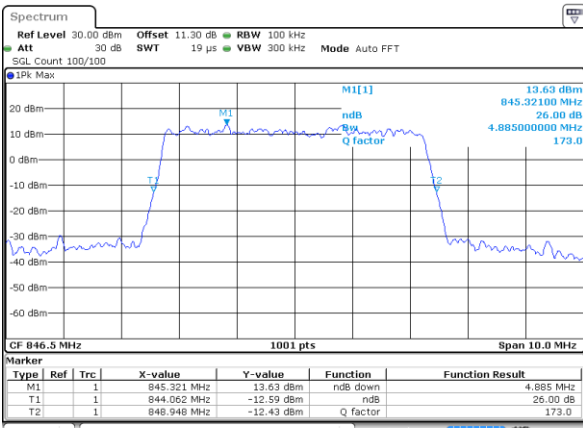

Date: 5 AUG 2020 03:15:57

LTE Band 5

Lowest Channel / 5MHz / 64QAM

Date: 5 AUG 2020 03:40:50

Lowest Channel / 10MHz / 64QAM

Date: 5 AUG 2020 04:11:22

Middle Channel / 5MHz / 64QAM

Date: 5 AUG 2020 03:45:20

Middle Channel / 10MHz / 64QAM

Date: 5 AUG 2020 04:15:52

Highest Channel / 5MHz / 64QAM

Date: 5 AUG 2020 03:46:28

Highest Channel / 10MHz / 64QAM

Date: 5 AUG 2020 04:17:01

**Occupied Bandwidth**

Mode	LTE Band 5 : 99%OBW(MHz)											
BW	1.4MHz		3MHz		5MHz		10MHz		15MHz		20MHz	
Mod.	QPSK	16QAM	QPSK	16QAM	QPSK	16QAM	QPSK	16QAM	QPSK	16QAM	QPSK	16QAM
Lowest CH	1.10	1.09	2.71	2.72	4.50	4.48	8.99	9.05	-	-	-	-
Middle CH	1.09	1.10	2.72	2.73	4.51	4.50	9.03	8.99	-	-	-	-
Highest CH	1.09	1.09	2.73	2.72	4.50	4.50	9.07	8.97	-	-	-	-
Mode	LTE Band 5 : 99%OBW(MHz)											
BW	1.4MHz		3MHz		5MHz		10MHz		15MHz		20MHz	
Mod.	64QAM		64QAM		64QAM		64QAM		64QAM		64QAM	
Lowest CH	1.09	-	2.72	-	4.50	-	8.99	-	-	-	-	-
Middle CH	1.09	-	2.72	-	4.48	-	8.97	-	-	-	-	-
Highest CH	1.09	-	2.72	-	4.50	-	8.99	-	-	-	-	-