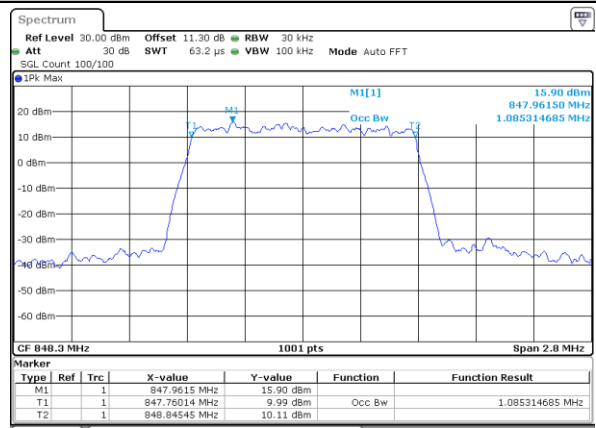

Middle Channel / 10MHz / 64QAM

Date: 5 AUG 2020 04:15:52

Highest Channel / 5MHz / 64QAM

Date: 5 AUG 2020 03:46:28

Highest Channel / 10MHz / 64QAM

Date: 5 AUG 2020 04:17:01

**Occupied Bandwidth**

Mode	LTE Band 5 : 99%OBW(MHz)											
BW	1.4MHz		3MHz		5MHz		10MHz		15MHz		20MHz	
Mod.	QPSK	16QAM	QPSK	16QAM	QPSK	16QAM	QPSK	16QAM	QPSK	16QAM	QPSK	16QAM
Lowest CH	1.10	1.09	2.71	2.72	4.50	4.48	8.99	9.05	-	-	-	-
Middle CH	1.09	1.10	2.72	2.73	4.51	4.50	9.03	8.99	-	-	-	-
Highest CH	1.09	1.09	2.73	2.72	4.50	4.50	9.07	8.97	-	-	-	-
Mode	LTE Band 5 : 99%OBW(MHz)											
BW	1.4MHz		3MHz		5MHz		10MHz		15MHz		20MHz	
Mod.	64QAM		64QAM		64QAM		64QAM		64QAM		64QAM	
Lowest CH	1.09	-	2.72	-	4.50	-	8.99	-	-	-	-	-
Middle CH	1.09	-	2.72	-	4.48	-	8.97	-	-	-	-	-
Highest CH	1.09	-	2.72	-	4.50	-	8.99	-	-	-	-	-

LTE Band 5

Lowest Channel / 1.4MHz / QPSK

Lowest Channel / 1.4MHz / 16QAM

Middle Channel / 1.4MHz / QPSK

Middle Channel / 1.4MHz / 16QAM

Highest Channel / 1.4MHz / QPSK

Highest Channel / 1.4MHz / 16QAM

LTE Band 5