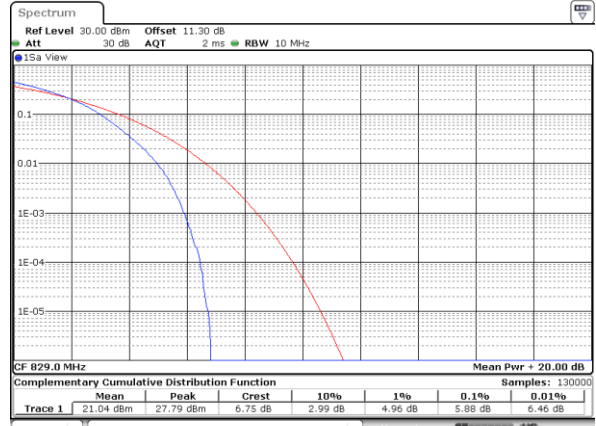

LTE Band 5 / 10MHz / QPSK

Lowest Channel / 1RB

Date: 5 AUG 2020 04:22:59

Lowest Channel / Full RB

Date: 5 AUG 2020 04:23:14

Middle Channel / 1RB

Date: 5 AUG 2020 04:23:30

Middle Channel / Full RB

Date: 5 AUG 2020 04:24:33

Highest Channel / 1RB

Date: 5 AUG 2020 04:24:55

Highest Channel / Full RB

Date: 5 AUG 2020 04:25:59

LTE Band 5 / 10MHz / 16QAM

Lowest Channel / 1RB

Date: 5 AUG 2020 04:21:49

Lowest Channel / Full RB

Date: 5 AUG 2020 04:22:03

Middle Channel / 1RB

Date: 5 AUG 2020 04:22:14

Middle Channel / Full RB

Date: 5 AUG 2020 04:22:24

Highest Channel / 1RB

Date: 5 AUG 2020 04:22:35

Highest Channel / Full RB

Date: 5 AUG 2020 04:22:46

LTE Band 5 / 10MHz / 64QAM

Lowest Channel / 1RB

Date: 5 AUG 2020 04:26:09

Lowest Channel / Full RB

Date: 5 AUG 2020 04:26:21

Middle Channel / 1RB