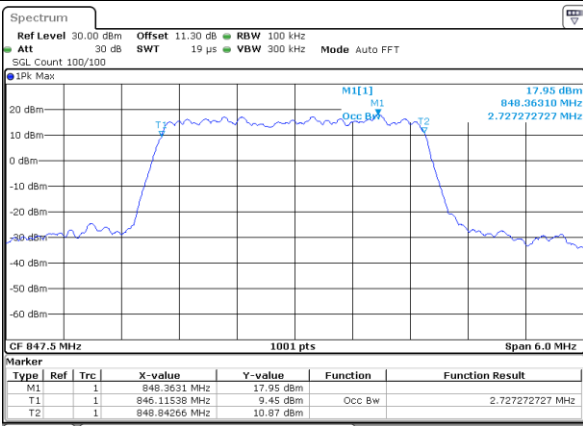

LTE Band 5

Lowest Channel / 1.4MHz / QPSK

Lowest Channel / 1.4MHz / 16QAM

Middle Channel / 1.4MHz / QPSK

Middle Channel / 1.4MHz / 16QAM

Highest Channel / 1.4MHz / QPSK

Highest Channel / 1.4MHz / 16QAM

LTE Band 5

Lowest Channel / 3MHz / QPSK

Date: 5 AUG 2020 02:49:45

Lowest Channel / 3MHz / 16QAM

Date: 5 AUG 2020 02:49:57

Middle Channel / 3MHz / QPSK

Date: 5 AUG 2020 02:58:47

Middle Channel / 3MHz / 16QAM

Date: 5 AUG 2020 02:58:58

Highest Channel / 3MHz / QPSK

Date: 5 AUG 2020 03:01:04

Highest Channel / 3MHz / 16QAM

Date: 5 AUG 2020 03:01:16

LTE Band 5

Lowest Channel / 5MHz / QPSK

Lowest Channel / 5MHz / 16QAM

Middle Channel / 5MHz / QPSK