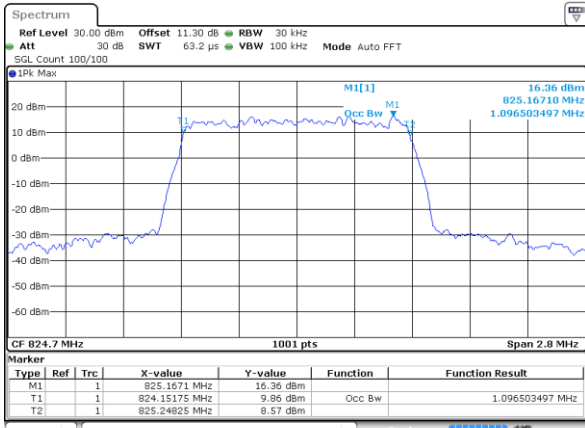

Date: 5 AUG 2020 03:15:57

LTE Band 5

Lowest Channel / 5MHz / 64QAM

Date: 5 AUG 2020 03:40:50

Lowest Channel / 10MHz / 64QAM

Date: 5 AUG 2020 04:11:22

Middle Channel / 5MHz / 64QAM

Date: 5 AUG 2020 03:45:20

Middle Channel / 10MHz / 64QAM

Date: 5 AUG 2020 04:15:52

Highest Channel / 5MHz / 64QAM

Date: 5 AUG 2020 03:46:28

Highest Channel / 10MHz / 64QAM

Date: 5 AUG 2020 04:17:01

**Occupied Bandwidth**

Mode	LTE Band 5 : 99%OBW(MHz)											
BW	1.4MHz		3MHz		5MHz		10MHz		15MHz		20MHz	
Mod.	QPSK	16QAM	QPSK	16QAM	QPSK	16QAM	QPSK	16QAM	QPSK	16QAM	QPSK	16QAM
Lowest CH	1.10	1.09	2.71	2.72	4.50	4.48	8.99	9.05	-	-	-	-
Middle CH	1.09	1.10	2.72	2.73	4.51	4.50	9.03	8.99	-	-	-	-
Highest CH	1.09	1.09	2.73	2.72	4.50	4.50	9.07	8.97	-	-	-	-
Mode	LTE Band 5 : 99%OBW(MHz)											
BW	1.4MHz		3MHz		5MHz		10MHz		15MHz		20MHz	
Mod.	64QAM		64QAM		64QAM		64QAM		64QAM		64QAM	
Lowest CH	1.09	-	2.72	-	4.50	-	8.99	-	-	-	-	-
Middle CH	1.09	-	2.72	-	4.48	-	8.97	-	-	-	-	-
Highest CH	1.09	-	2.72	-	4.50	-	8.99	-	-	-	-	-

LTE Band 5

Lowest Channel / 1.4MHz / QPSK

Lowest Channel / 1.4MHz / 16QAM

Middle Channel / 1.4MHz / QPSK

Middle Channel / 1.4MHz / 16QAM

Highest Channel / 1.4MHz / QPSK

Highest Channel / 1.4MHz / 16QAM

LTE Band 5