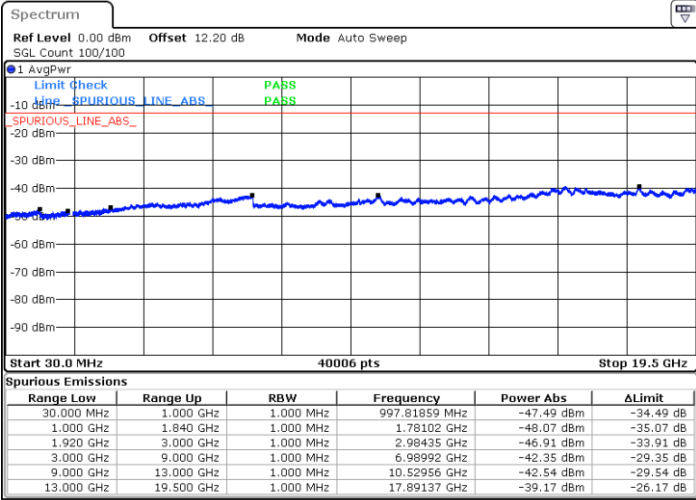

Date: 4 AUG.2020 23:29:30

Date: 4 AUG.2020 23:30:39

Highest Channel / 64QAM

Date: 4 AUG.2020 23:33:57

LTE Band 2 / 3MHz

Lowest Channel / 64QAM

Middle Channel / 64QAM

Date: 5 AUG.2020 00:57:34

Date: 5 AUG.2020 00:58:42

Highest Channel / 64QAM

Date: 5 AUG.2020 01:01:13

LTE Band 2 / 5MHz

Lowest Channel / 64QAM

Middle Channel / 64QAM

Date: 5 AUG.2020 01:03:45

Date: 5 AUG.2020 01:04:53

Highest Channel / 64QAM

Date: 5 AUG.2020 01:07:24

LTE Band 2 / 10MHz

Lowest Channel / 64QAM

Middle Channel / 64QAM

Date: 5 AUG.2020 01:09:56

Date: 5 AUG.2020 01:11:04

Highest Channel / 64QAM