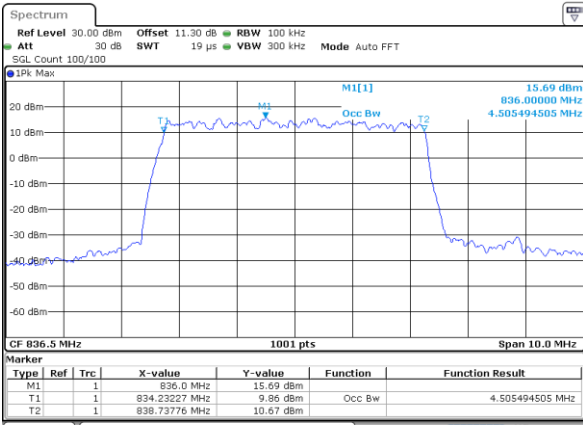

Highest Channel / 3MHz / QPSK

Date: 5 AUG 2020 03:01:04

Highest Channel / 3MHz / 16QAM

Date: 5 AUG 2020 03:01:16

LTE Band 5

Lowest Channel / 5MHz / QPSK

Lowest Channel / 5MHz / 16QAM

Middle Channel / 5MHz / QPSK

Middle Channel / 5MHz / 16QAM

Highest Channel / 5MHz / QPSK

Highest Channel / 5MHz / 16QAM

LTE Band 5

Lowest Channel / 10MHz / QPSK

Date: 5 AUG 2020 03:50:02

Lowest Channel / 10MHz / 16QAM

Date: 5 AUG 2020 03:50:14