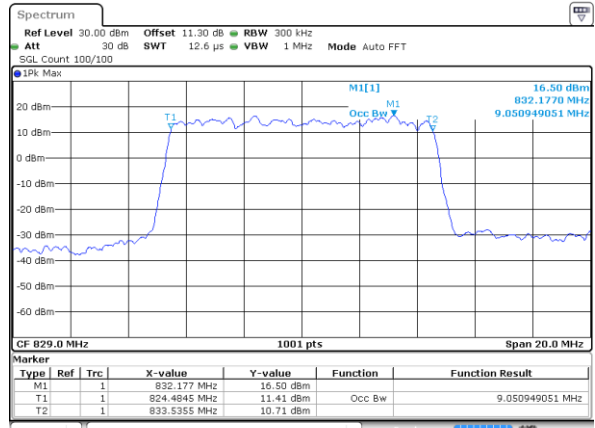

Highest Channel / 3MHz / QPSK

Date: 5 AUG 2020 03:01:04

Highest Channel / 3MHz / 16QAM

Date: 5 AUG 2020 03:01:16

LTE Band 5

Lowest Channel / 5MHz / QPSK

Lowest Channel / 5MHz / 16QAM

Middle Channel / 5MHz / QPSK

Middle Channel / 5MHz / 16QAM

Highest Channel / 5MHz / QPSK

Highest Channel / 5MHz / 16QAM

LTE Band 5

Lowest Channel / 10MHz / QPSK

Date: 5 AUG 2020 03:50:02

Lowest Channel / 10MHz / 16QAM

Date: 5 AUG 2020 03:50:14