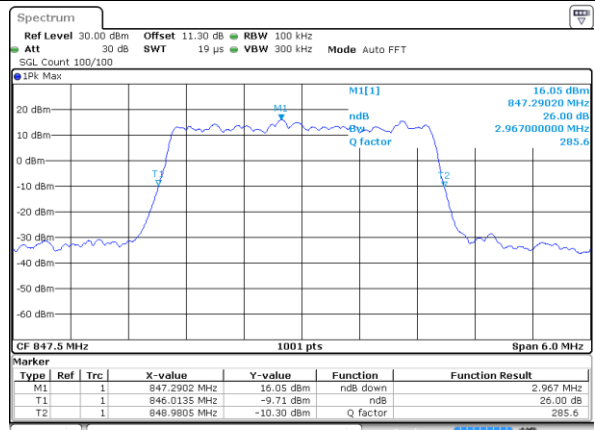

Highest Channel / 10MHz / QPSK

Date: 5 AUG 2020 04:01:45

Highest Channel / 10MHz / 16QAM

Date: 5 AUG 2020 04:01:57

LTE Band 5

Lowest Channel / 1.4MHz / 64QAM

Date: 5 AUG 2020 02:39:46

Lowest Channel / 3MHz / 64QAM

Date: 5 AUG 2020 03:10:18

Middle Channel / 1.4MHz / 64QAM

Date: 5 AUG 2020 02:44:16

Middle Channel / 3MHz / 64QAM

Date: 5 AUG 2020 03:14:48

Highest Channel / 1.4MHz / 64QAM

Date: 5 AUG 2020 02:45:25

Highest Channel / 3MHz / 64QAM

Date: 5 AUG 2020 03:15:57

LTE Band 5

Lowest Channel / 5MHz / 64QAM

Date: 5 AUG 2020 03:40:50

Lowest Channel / 10MHz / 64QAM

Date: 5 AUG 2020 04:11:22

Middle Channel / 5MHz / 64QAM

Date: 5 AUG 2020 03:45:20

Middle Channel / 10MHz / 64QAM

Date: 5 AUG 2020 04:15:52

Highest Channel / 5MHz / 64QAM

Date: 5 AUG 2020 03:46:28

Highest Channel / 10MHz / 64QAM

Date: 5 AUG 2020 04:17:01

**Occupied Bandwidth**

Mode	LTE Band 5 : 99%OBW(MHz)											
BW	1.4MHz		3MHz		5MHz		10MHz		15MHz		20MHz	
Mod.	QPSK	16QAM	QPSK	16QAM	QPSK	16QAM	QPSK	16QAM	QPSK	16QAM	QPSK	16QAM
Lowest CH	1.10	1.09	2.71	2.72	4.50	4.48	8.99	9.05	-	-	-	-
Middle CH	1.09	1.10	2.72	2.73	4.51	4.50	9.03	8.99	-	-	-	-
Highest CH	1.09	1.09	2.73	2.72	4.50	4.50	9.07	8.97	-	-	-	-
Mode	LTE Band 5 : 99%OBW(MHz)											
BW	1.4MHz		3MHz		5MHz		10MHz		15MHz		20MHz	
Mod.	64QAM		64QAM		64QAM		64QAM		64QAM		64QAM	
Lowest CH	1.09	-	2.72	-	4.50	-	8.99	-	-	-	-	-
Middle CH	1.09	-	2.72	-	4.48	-	8.97	-	-	-	-	-
Highest CH	1.09	-	2.72	-	4.50	-	8.99	-	-	-	-	-