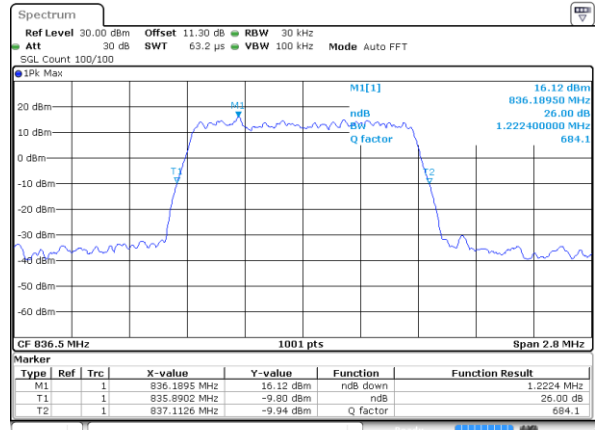

Mode	LTE Band 5 : 26dB BW(MHz)											
BW	1.4MHz		3MHz		5MHz		10MHz		15MHz		20MHz	
Mod.	QPSK	16QAM	QPSK	16QAM	QPSK	16QAM	QPSK	16QAM	QPSK	16QAM	QPSK	16QAM
Lowest CH	1.24	1.23	2.99	3.03	4.85	4.86	9.75	9.81	-	-	-	-
Middle CH	1.21	1.22	3.02	3.01	4.90	4.94	9.75	9.71	-	-	-	-
Highest CH	1.21	1.21	3.00	3.04	4.89	4.92	9.77	9.77	-	-	-	-
Mode	LTE Band 5 : 26dB BW(MHz)											
BW	1.4MHz		3MHz		5MHz		10MHz		15MHz		20MHz	
Mod.	64QAM		64QAM		64QAM		64QAM		64QAM		64QAM	
Lowest CH	1.22	-	2.97	-	4.83	-	9.63	-	-	-	-	-
Middle CH	1.23	-	3.00	-	4.89	-	9.99	-	-	-	-	-
Highest CH	1.22	-	2.97	-	4.89	-	9.87	-	-	-	-	-

LTE Band 5

Lowest Channel / 1.4MHz / QPSK

Date: 5 AUG 2020 02:19:49

Lowest Channel / 1.4MHz / 16QAM

Date: 5 AUG 2020 02:19:37

Middle Channel / 1.4MHz / QPSK

Date: 5 AUG 2020 02:28:38

Middle Channel / 1.4MHz / 16QAM

Date: 5 AUG 2020 02:28:50

Highest Channel / 1.4MHz / QPSK

Date: 5 AUG 2020 02:30:56

Highest Channel / 1.4MHz / 16QAM

Date: 5 AUG 2020 02:31:08

LTE Band 5

Lowest Channel / 3MHz / QPSK

Date: 5 AUG 2020 02:50:08