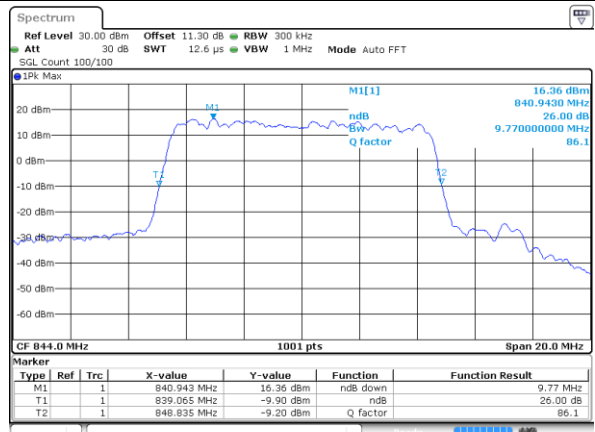

Date: 5 AUG 2020 03:29:41

Middle Channel / 5MHz / 16QAM

Date: 5 AUG 2020 03:29:53

Highest Channel / 5MHz / QPSK

Date: 5 AUG 2020 03:31:59

Highest Channel / 5MHz / 16QAM

Date: 5 AUG 2020 03:32:11

LTE Band 5

Lowest Channel / 10MHz / QPSK

Date: 5 AUG 2020 03:50:26

Lowest Channel / 10MHz / 16QAM

Date: 5 AUG 2020 03:50:38

Middle Channel / 10MHz / QPSK

Date: 5 AUG 2020 03:59:27

Middle Channel / 10MHz / 16QAM

Date: 5 AUG 2020 03:59:39

Highest Channel / 10MHz / QPSK

Date: 5 AUG 2020 04:01:45

Highest Channel / 10MHz / 16QAM

Date: 5 AUG 2020 04:01:57

LTE Band 5

Lowest Channel / 1.4MHz / 64QAM

Date: 5 AUG 2020 02:39:46

Lowest Channel / 3MHz / 64QAM