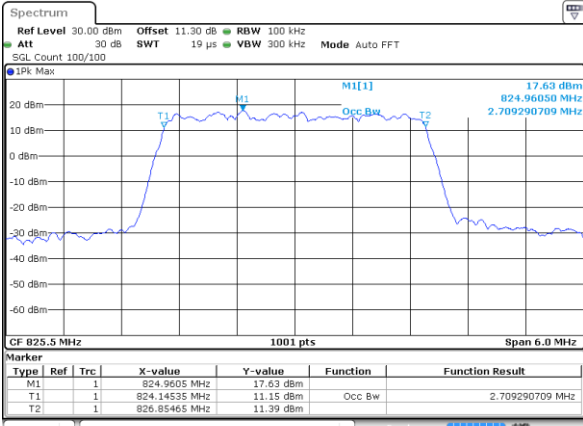

LTE Band 5

Lowest Channel / 3MHz / QPSK

Date: 5 AUG 2020 02:49:45