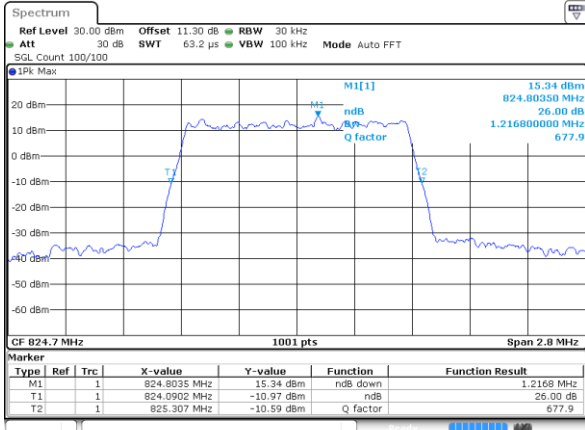

Highest Channel / 10MHz / QPSK

Date: 5 AUG 2020 04:01:45

Highest Channel / 10MHz / 16QAM

Date: 5 AUG 2020 04:01:57

LTE Band 5

Lowest Channel / 1.4MHz / 64QAM

Date: 5 AUG 2020 02:39:46

Lowest Channel / 3MHz / 64QAM

Date: 5 AUG 2020 03:10:18

Middle Channel / 1.4MHz / 64QAM

Date: 5 AUG 2020 02:44:16

Middle Channel / 3MHz / 64QAM

Date: 5 AUG 2020 03:14:48

Highest Channel / 1.4MHz / 64QAM

Date: 5 AUG 2020 02:45:25

Highest Channel / 3MHz / 64QAM