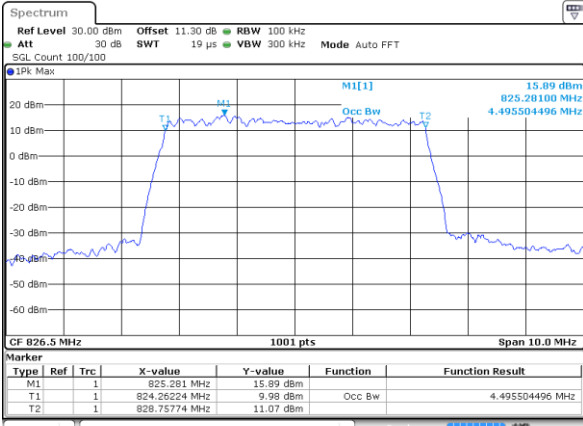

Highest Channel / 3MHz / QPSK

Date: 5 AUG 2020 03:01:04

Highest Channel / 3MHz / 16QAM

Date: 5 AUG 2020 03:01:16

LTE Band 5

Lowest Channel / 5MHz / QPSK

Lowest Channel / 5MHz / 16QAM

Middle Channel / 5MHz / QPSK

Middle Channel / 5MHz / 16QAM

Highest Channel / 5MHz / QPSK

Highest Channel / 5MHz / 16QAM

LTE Band 5

Lowest Channel / 10MHz / QPSK

Date: 5 AUG 2020 03:50:02

Lowest Channel / 10MHz / 16QAM

Date: 5 AUG 2020 03:50:14