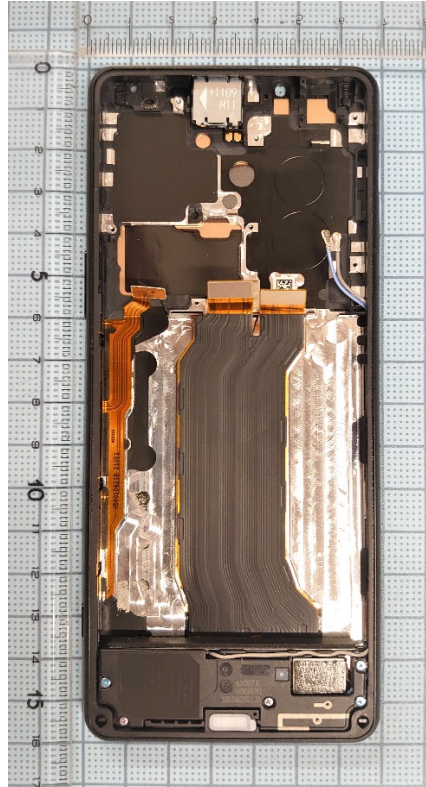

FCC ID: PY7-77089S Internal Photo

Without Rear panel

Without PBA and Battery

Rear panel

Internal Main-PWB Front with Shield cases(Front-side)

Internal Main-PWB Front without Shield cases (Front-side)

Internal Main-PWB Front (Rear-side)

Internal Main-PWB Rear with Shield cases (Rear-side)

Internal Main-PWB Rear without Shield cases (Rear-side)

Internal Main-PWB Rear with Shield cases (Front-side)

Internal Main-PWB Rear without Shield cases (Front-side)

Internal Sub-PWB (Front-side)

Internal Sub-PBA (Rear-side)

Battery: