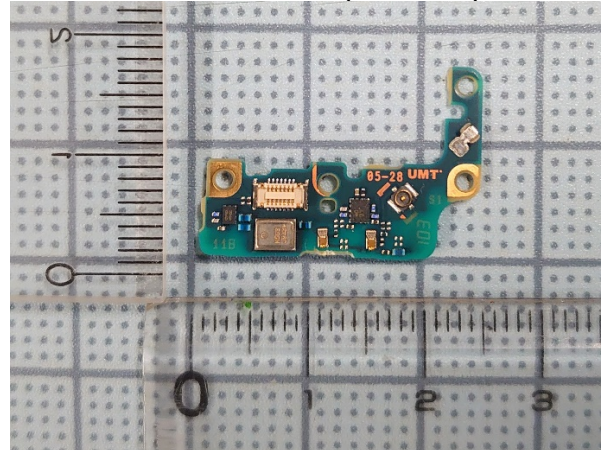

FCC ID: PY7-77089S Internal Photo

Without Rear panel

Without PBA and Battery

Rear panel

Internal Main-PWB Front with Shield cases(Front-side)

Internal Main-PWB Front without Shield cases (Front-side)

Internal Main-PWB Front (Rear-side)

Internal Main-PWB Rear with Shield cases (Rear-side)

Internal Main-PWB Rear without Shield cases (Rear-side)

Internal Main-PWB Rear with Shield cases (Front-side)

Internal Main-PWB Rear without Shield cases (Front-side)

Internal Sub-PWB (Front-side)

Internal Sub-PBA (Rear-side)

Battery: