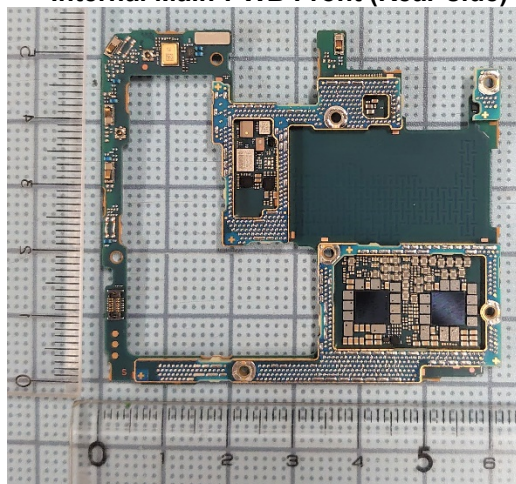

FCC ID: PY7-77089S Internal Photo

Without Rear panel

Without PBA and Battery

Rear panel

Internal Main-PWB Front with Shield cases(Front-side)

Internal Main-PWB Front without Shield cases (Front-side)

Internal Main-PWB Front (Rear-side)

Internal Main-PWB Rear with Shield cases (Rear-side)

Internal Main-PWB Rear without Shield cases (Rear-side)

Internal Main-PWB Rear with Shield cases (Front-side)

Internal Main-PWB Rear without Shield cases (Front-side)

Internal Sub-PWB (Front-side)

Internal Sub-PBA (Rear-side)

Battery: