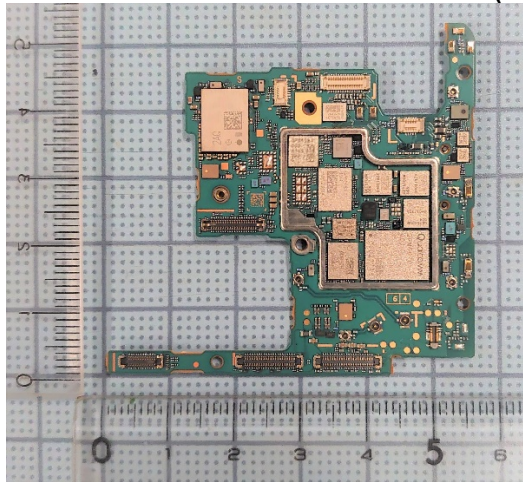

FCC ID: PY7-77089S Internal Photo

Without Rear panel

Without PBA and Battery

Rear panel

Internal Main-PWB Front with Shield cases(Front-side)

Internal Main-PWB Front without Shield cases (Front-side)

Internal Main-PWB Front (Rear-side)

Internal Main-PWB Rear with Shield cases (Rear-side)

Internal Main-PWB Rear without Shield cases (Rear-side)

Internal Main-PWB Rear with Shield cases (Front-side)

Internal Main-PWB Rear without Shield cases (Front-side)

Internal Sub-PWB (Front-side)

Internal Sub-PBA (Rear-side)

Battery: