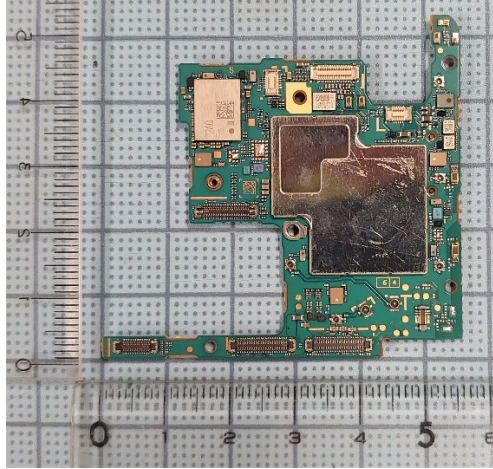

FCC ID: PY7-77089S Internal Photo

Without Rear panel

Without PBA and Battery

Rear panel

Internal Main-PWB Front with Shield cases(Front-side)

Internal Main-PWB Front without Shield cases (Front-side)

Internal Main-PWB Front (Rear-side)

Internal Main-PWB Rear with Shield cases (Rear-side)

Internal Main-PWB Rear without Shield cases (Rear-side)

Internal Main-PWB Rear with Shield cases (Front-side)

Internal Main-PWB Rear without Shield cases (Front-side)

Internal Sub-PWB (Front-side)

Internal Sub-PBA (Rear-side)

Battery: