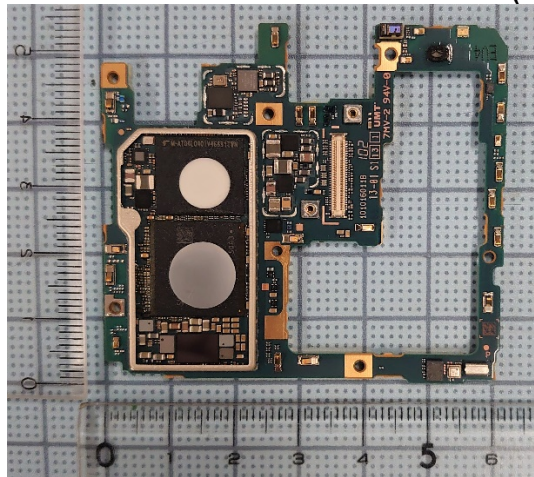

FCC ID: PY7-77089S Internal Photo

Without Rear panel

Without PBA and Battery

Rear panel

Internal Main-PWB Front with Shield cases(Front-side)

Internal Main-PWB Front without Shield cases (Front-side)

Internal Main-PWB Front (Rear-side)

Internal Main-PWB Rear with Shield cases (Rear-side)

Internal Main-PWB Rear without Shield cases (Rear-side)

Internal Main-PWB Rear with Shield cases (Front-side)

Internal Main-PWB Rear without Shield cases (Front-side)

Internal Sub-PWB (Front-side)

Internal Sub-PBA (Rear-side)

Battery: