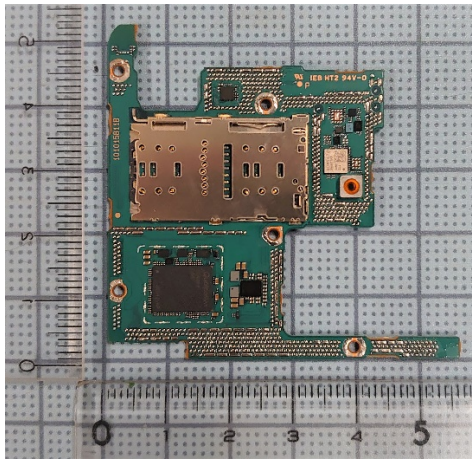

FCC ID: PY7-77089S Internal Photo

Without Rear panel

Without PBA and Battery

Rear panel

Internal Main-PWB Front with Shield cases(Front-side)

Internal Main-PWB Front without Shield cases (Front-side)

Internal Main-PWB Front (Rear-side)

Internal Main-PWB Rear with Shield cases (Rear-side)

Internal Main-PWB Rear without Shield cases (Rear-side)

Internal Main-PWB Rear with Shield cases (Front-side)

Internal Main-PWB Rear without Shield cases (Front-side)

Internal Sub-PWB (Front-side)

Internal Sub-PBA (Rear-side)

Battery: