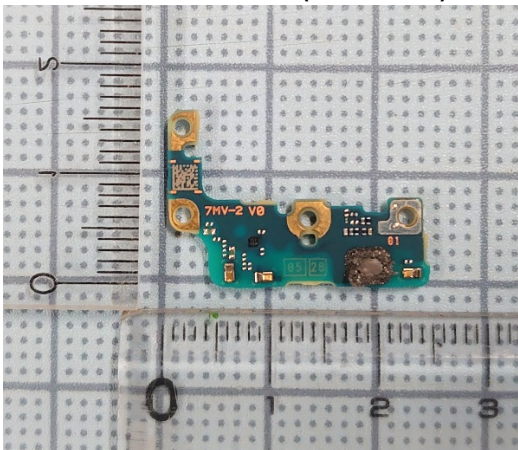

FCC ID: PY7-77089S Internal Photo

Without Rear panel

Without PBA and Battery

Rear panel

Internal Main-PWB Front with Shield cases(Front-side)

Internal Main-PWB Front without Shield cases (Front-side)

Internal Main-PWB Front (Rear-side)

Internal Main-PWB Rear with Shield cases (Rear-side)

Internal Main-PWB Rear without Shield cases (Rear-side)

Internal Main-PWB Rear with Shield cases (Front-side)

Internal Main-PWB Rear without Shield cases (Front-side)

Internal Sub-PWB (Front-side)

Internal Sub-PBA (Rear-side)

Battery: