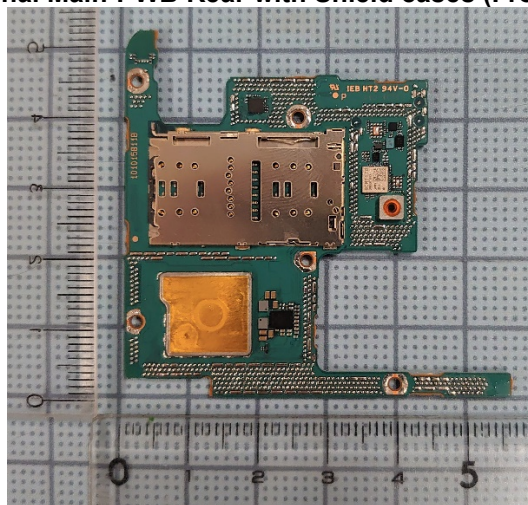

FCC ID: PY7-77089S Internal Photo

Without Rear panel

Without PBA and Battery

Rear panel

Internal Main-PWB Front with Shield cases(Front-side)

Internal Main-PWB Front without Shield cases (Front-side)

Internal Main-PWB Front (Rear-side)

Internal Main-PWB Rear with Shield cases (Rear-side)

Internal Main-PWB Rear without Shield cases (Rear-side)

Internal Main-PWB Rear with Shield cases (Front-side)

Internal Main-PWB Rear without Shield cases (Front-side)

Internal Sub-PWB (Front-side)

Internal Sub-PBA (Rear-side)

Battery: