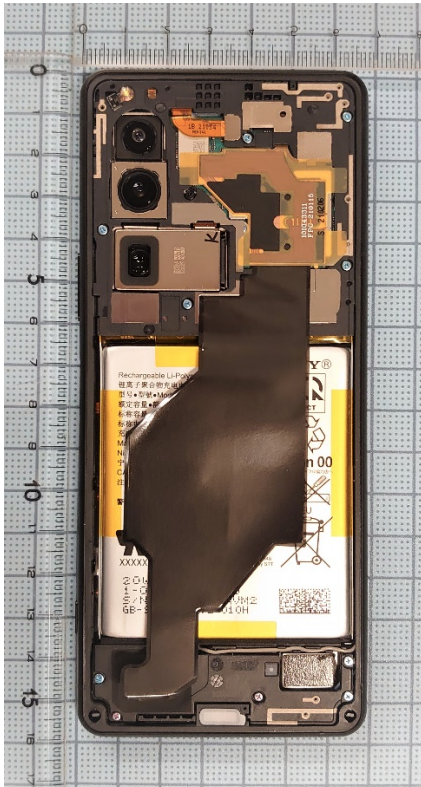

FCC ID: PY7-77089S Internal Photo

Without Rear panel

Without PBA and Battery

Rear panel

Internal Main-PWB Front with Shield cases(Front-side)

Internal Main-PWB Front without Shield cases (Front-side)

Internal Main-PWB Front (Rear-side)

Internal Main-PWB Rear with Shield cases (Rear-side)

Internal Main-PWB Rear without Shield cases (Rear-side)

Internal Main-PWB Rear with Shield cases (Front-side)

Internal Main-PWB Rear without Shield cases (Front-side)

Internal Sub-PWB (Front-side)

Internal Sub-PBA (Rear-side)

Battery: