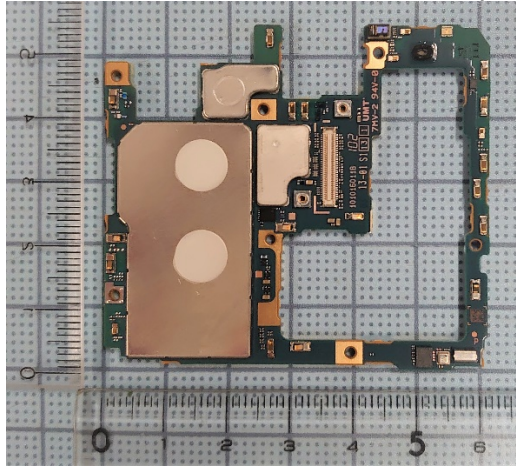

FCC ID: PY7-77089S Internal Photo

Without Rear panel

Without PBA and Battery

Rear panel

Internal Main-PWB Front with Shield cases(Front-side)

Internal Main-PWB Front without Shield cases (Front-side)

Internal Main-PWB Front (Rear-side)

Internal Main-PWB Rear with Shield cases (Rear-side)

Internal Main-PWB Rear without Shield cases (Rear-side)

Internal Main-PWB Rear with Shield cases (Front-side)

Internal Main-PWB Rear without Shield cases (Front-side)