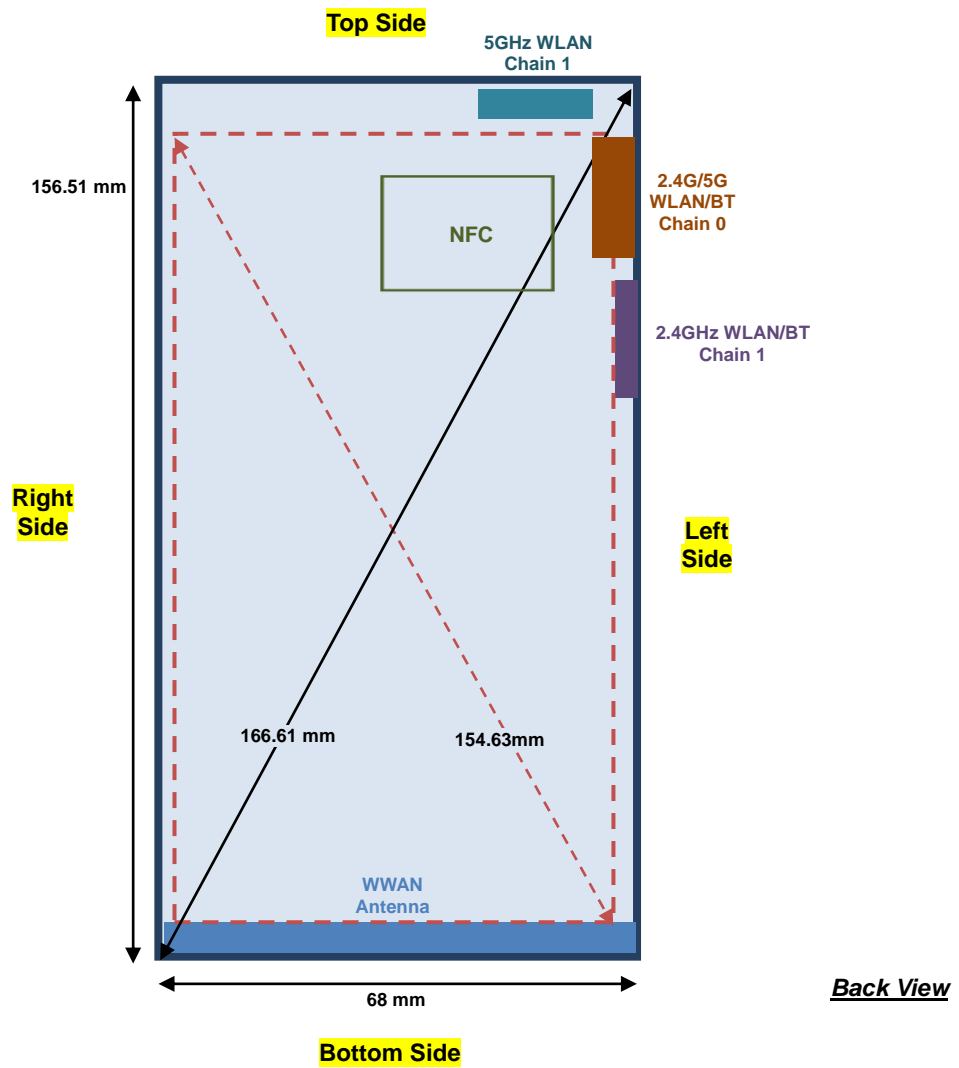

Appendix D. Antenna Location

Appendix D. SAR Test Setup Photos

Head Exposure Condition

Right Cheek at 0 mm

Right Tilted at 0 mm

Left Cheek at 0 mm

Left Tilted at 0 mm

Hotspot Exposure Condition

Front at 10 mm

Back at 10 mm

Right Side at 10 mm

Left Side at 10 mm

Top Side at 10 mm

Bottom Side at 10 mm

Body-worn Exposure Condition

Front at 10 mm

Back at 10 mm

Body Exposure Condition

Front at 0 mm

Back at 0 mm

Left Side at 0 mm

Top Side at 0 mm