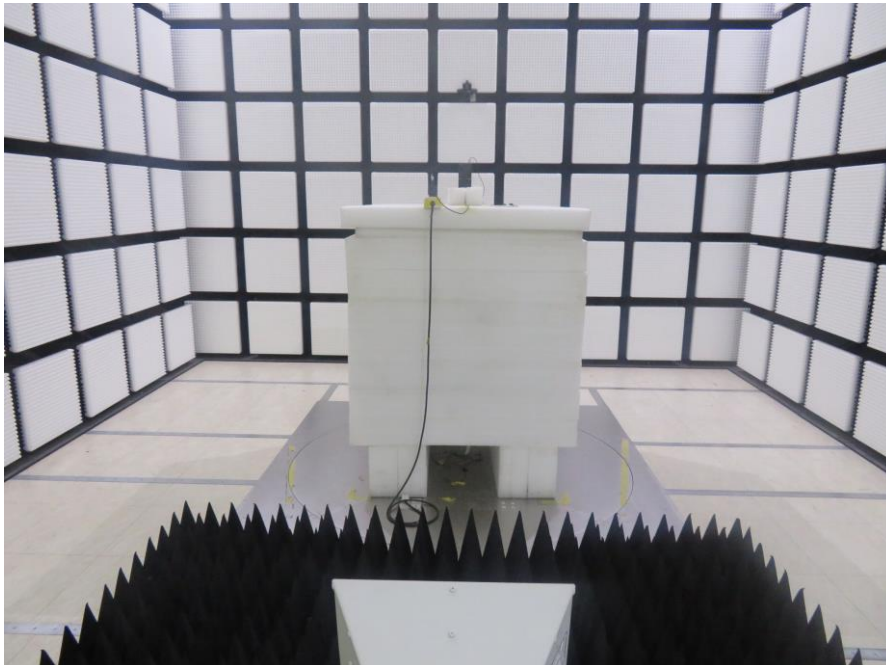

### <Conducted Emission>

Remote View

Rear View

<Radiated Emission>

Y Plane

<30MHz~1GHz>

<1GHz~18GHz>

&lt;18GHz~25GHz&gt;