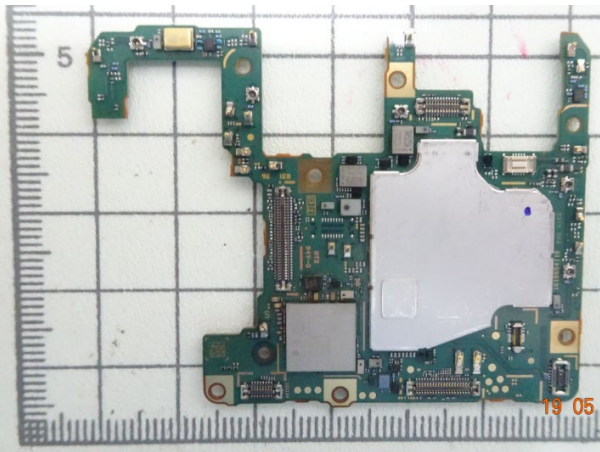

FCC ID: PY7-76732V Internal Photo

Without Rear panel

Without PBA and Battery

Rear panel

Front PBA with Shield cases (Front-side)

Front PBA without Shield cases (Front-side)

Rear PBA with Shield case (Front-side)

Rear PBA without Shield case (Front-side)

Front PBA (Rear-side)

Rear PBA with Shield case (Rear-side)

Rear PBA without Shield case (Rear-side)

Internal Sub-PWB (Front-side)

Internal Sub-PBA (Rear-side)

Battery: