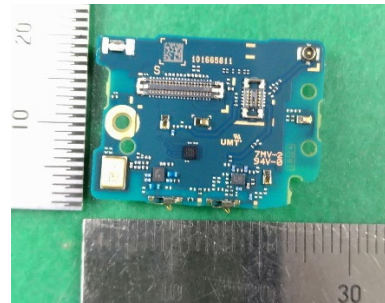

FCC ID: PY7-76732V Internal Photo

Without Rear panel

Without PBA and Battery

Rear panel

Front PBA with Shield cases (Front-side)

Front PBA without Shield cases (Front-side)

Rear PBA with Shield case (Front-side)

Rear PBA without Shield case (Front-side)

Front PBA (Rear-side)

Rear PBA with Shield case (Rear-side)

Rear PBA without Shield case (Rear-side)

Internal Sub-PWB (Front-side)

Internal Sub-PBA (Rear-side)

Battery: