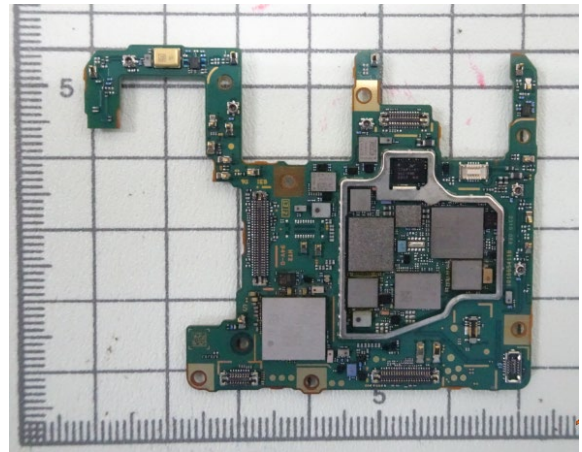

FCC ID: PY7-76732V Internal Photo

Without Rear panel

Without PBA and Battery

Rear panel

Front PBA with Shield cases (Front-side)

Front PBA without Shield cases (Front-side)

Rear PBA with Shield case (Front-side)

Rear PBA without Shield case (Front-side)

Front PBA (Rear-side)

Rear PBA with Shield case (Rear-side)

Rear PBA without Shield case (Rear-side)

Internal Sub-PWB (Front-side)

Internal Sub-PBA (Rear-side)

Battery: