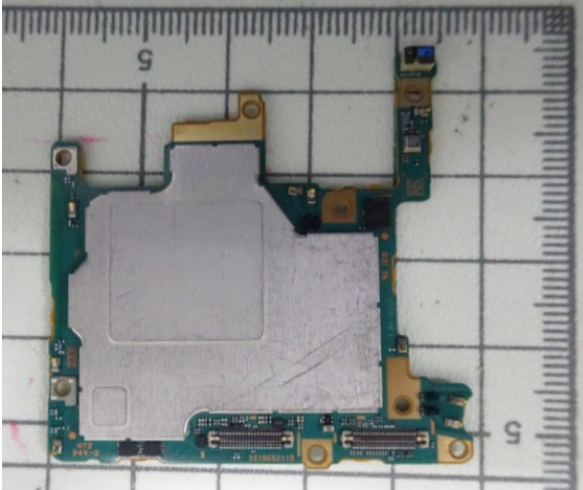

FCC ID: PY7-76732V Internal Photo

Without Rear panel

Without PBA and Battery

Rear panel

Front PBA with Shield cases (Front-side)

Front PBA without Shield cases (Front-side)

Rear PBA with Shield case (Front-side)

Rear PBA without Shield case (Front-side)

Front PBA (Rear-side)

Rear PBA with Shield case (Rear-side)

Rear PBA without Shield case (Rear-side)

Internal Sub-PWB (Front-side)

Internal Sub-PBA (Rear-side)

Battery: