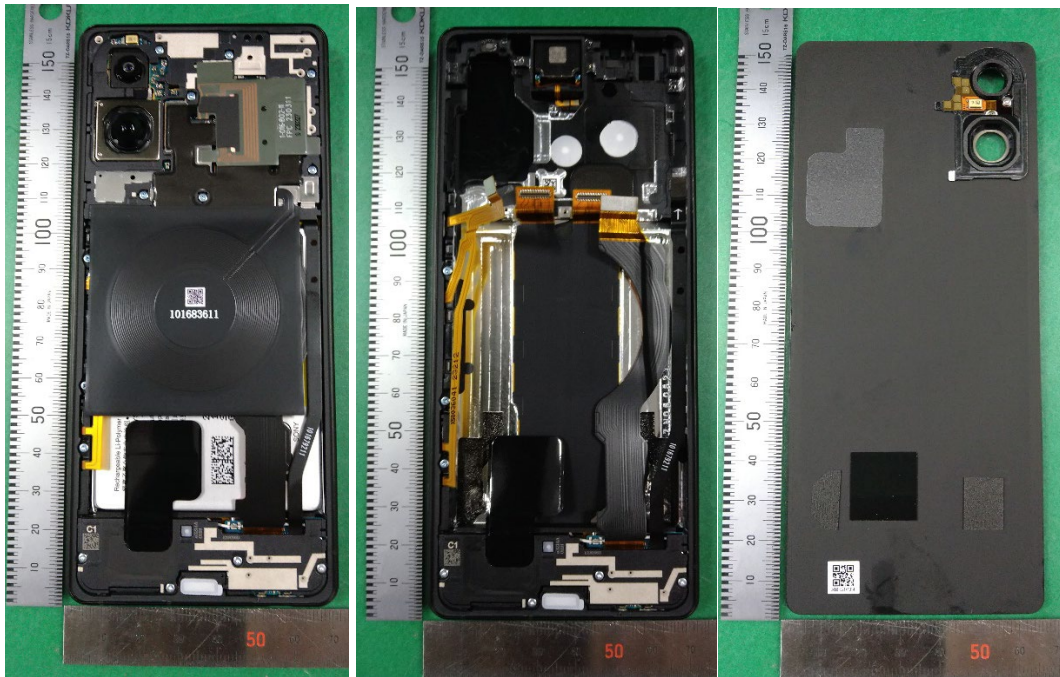

FCC ID: PY7-76732V Internal Photo

Without Rear panel

Without PBA and Battery

Rear panel

Front PBA with Shield cases (Front-side)

Front PBA without Shield cases (Front-side)

Rear PBA with Shield case (Front-side)

Rear PBA without Shield case (Front-side)

Front PBA (Rear-side)

Rear PBA with Shield case (Rear-side)

Rear PBA without Shield case (Rear-side)

Internal Sub-PWB (Front-side)

Internal Sub-PBA (Rear-side)

Battery: