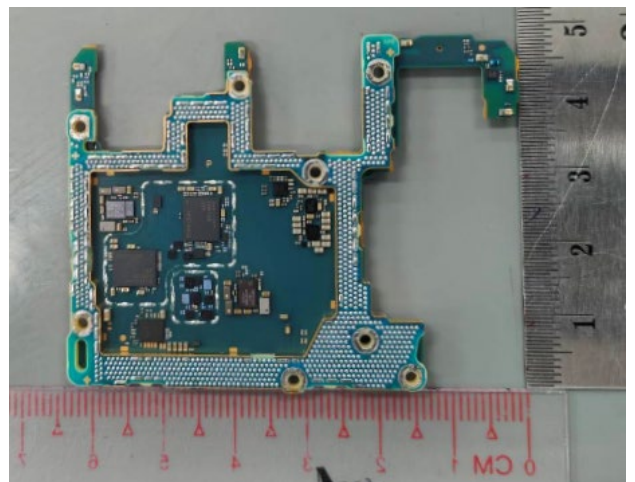

FCC ID: PY7-76732V Internal Photo

Without Rear panel

Without PBA and Battery

Rear panel

Front PBA with Shield cases (Front-side)

Front PBA without Shield cases (Front-side)

Rear PBA with Shield case (Front-side)

Rear PBA without Shield case (Front-side)

Front PBA (Rear-side)

Rear PBA with Shield case (Rear-side)

Rear PBA without Shield case (Rear-side)

Internal Sub-PWB (Front-side)

Internal Sub-PBA (Rear-side)

Battery: