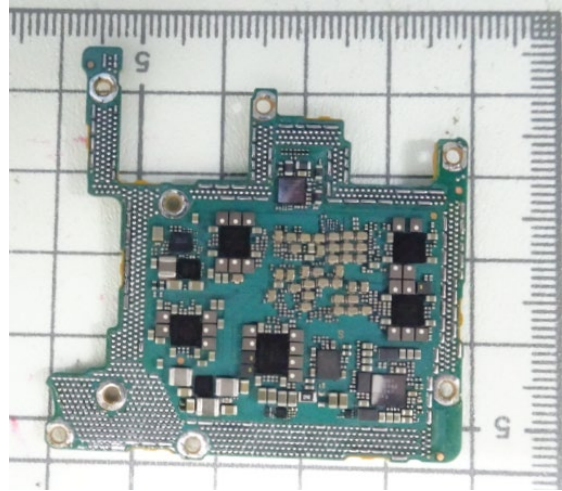

FCC ID: PY7-76732V Internal Photo

Without Rear panel

Without PBA and Battery

Rear panel

Front PBA with Shield cases (Front-side)

Front PBA without Shield cases (Front-side)

Rear PBA with Shield case (Front-side)

Rear PBA without Shield case (Front-side)

Front PBA (Rear-side)

Rear PBA with Shield case (Rear-side)

Rear PBA without Shield case (Rear-side)

Internal Sub-PWB (Front-side)

Internal Sub-PBA (Rear-side)

Battery: