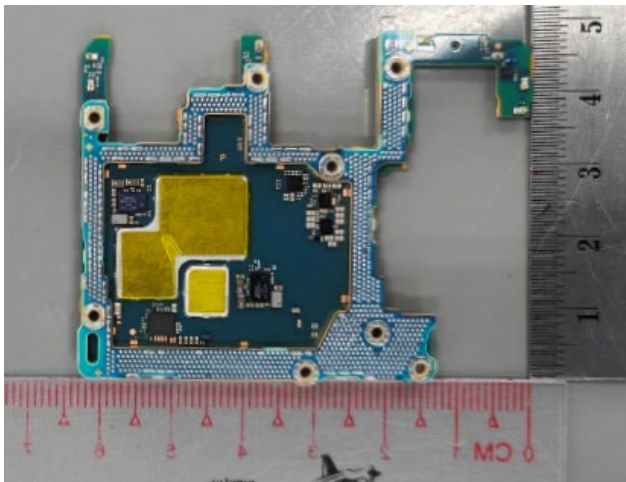

FCC ID: PY7-76732V Internal Photo

Without Rear panel

Without PBA and Battery

Rear panel

Front PBA with Shield cases (Front-side)

Front PBA without Shield cases (Front-side)

Rear PBA with Shield case (Front-side)

Rear PBA without Shield case (Front-side)

Front PBA (Rear-side)

Rear PBA with Shield case (Rear-side)

Rear PBA without Shield case (Rear-side)

Internal Sub-PWB (Front-side)

Internal Sub-PBA (Rear-side)

Battery: