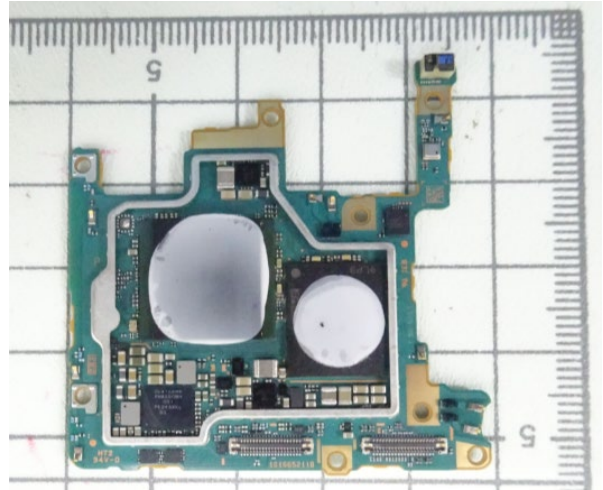

FCC ID: PY7-76732V Internal Photo

Without Rear panel

Without PBA and Battery

Rear panel

Front PBA with Shield cases (Front-side)

Front PBA without Shield cases (Front-side)

Rear PBA with Shield case (Front-side)

Rear PBA without Shield case (Front-side)

Front PBA (Rear-side)

Rear PBA with Shield case (Rear-side)

Rear PBA without Shield case (Rear-side)

Internal Sub-PWB (Front-side)

Internal Sub-PBA (Rear-side)

Battery: