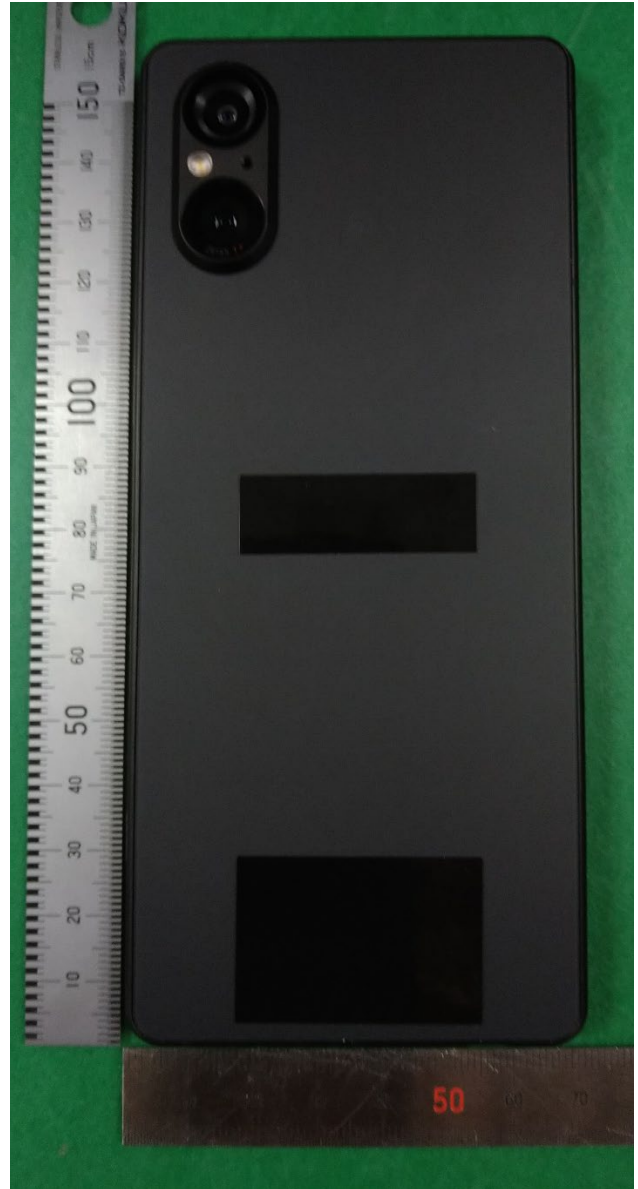

FCC ID: PY7-76732V External Photo

Front

Rear

Side view:

Top/Bottom view:

SIM SLOT: