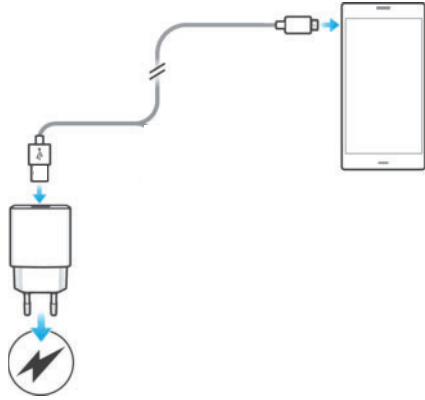

- ! When charging a device with the Fast Charger **UCH32**, always use the **UCB24 USB Type-C™** cable that was included with the charger at purchase.

- 1 Charger unit
- 2 **UCB24 USB Type-C™** cable

Operating temperature

5°C to 35°C

Using the Fast Charger

Charging

To charge your device using the Fast Charger

- 1 Plug the **USB Type-C™** connector into the **USB Type-C™** port of your device.
- 2 Plug the USB connector at the other end of the cable into the charger.
- 3 Plug the charger into a power outlet. Your device battery then starts to charge.
- 4 When your device is fully charged, unplug the charger from the power outlet and disconnect the cable from your device by pulling it straight outwards. Make sure not to bend the connector.