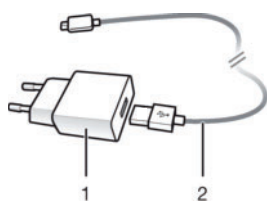

Introduction

Charging made easy

The Fast Charger **UCH32** reduces the charging time for Xperia™ devices that support the USB Power Delivery. Using the Fast Charger, you can quickly charge an Xperia™ smartphone.

- ! When charging a device with the Fast Charger **UCH32**, always use the **UCB24 USB Type-C™** cable that was included with the charger at purchase.

- 1 Charger unit
- 2 **UCB24 USB Type-C™** cable

Operating temperature

5°C to 35°C

Using the Fast Charger

Charging

To charge your device using the Fast Charger

- 1 Plug the **USB Type-C™** connector into the **USB Type-C™** port of your device.
- 2 Plug the USB connector at the other end of the cable into the charger.
- 3 Plug the charger into a power outlet. Your device battery then starts to charge.
- 4 When your device is fully charged, unplug the charger from the power outlet and disconnect the cable from your device by pulling it straight outwards. Make sure not to bend the connector.