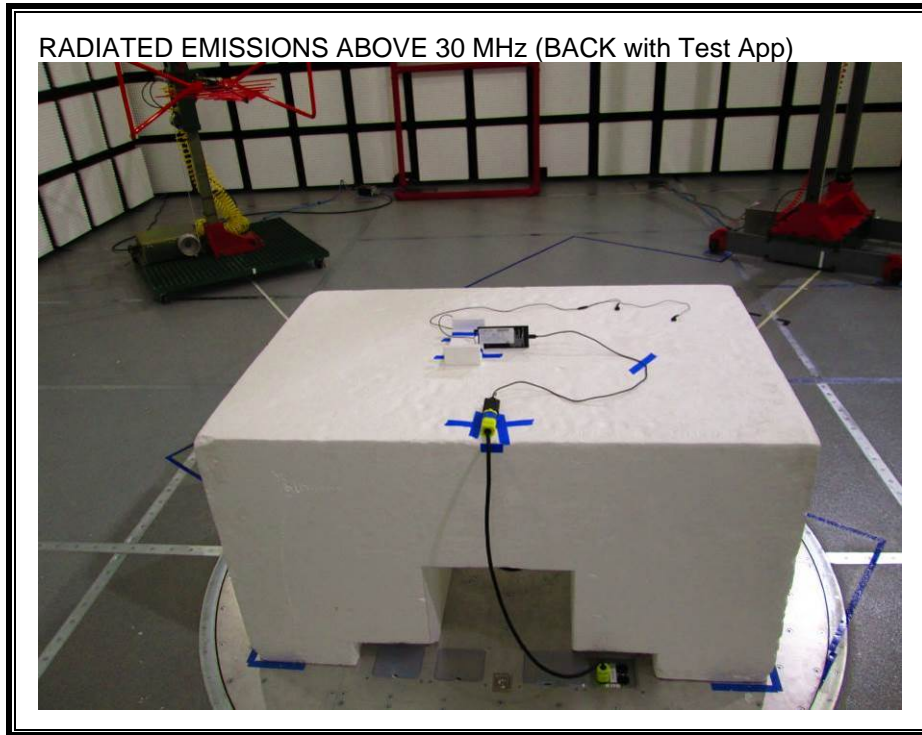

10. SETUP PHOTOS

RADIATED EMISSION BELOW 30 MHz

RADIATED EMISSION ABOVE 30 MHz

FREQUENCY TOLERANCE OVER EXTREME CONDITIONS

PORTABLE CONFIGURATION

END OF REPORT