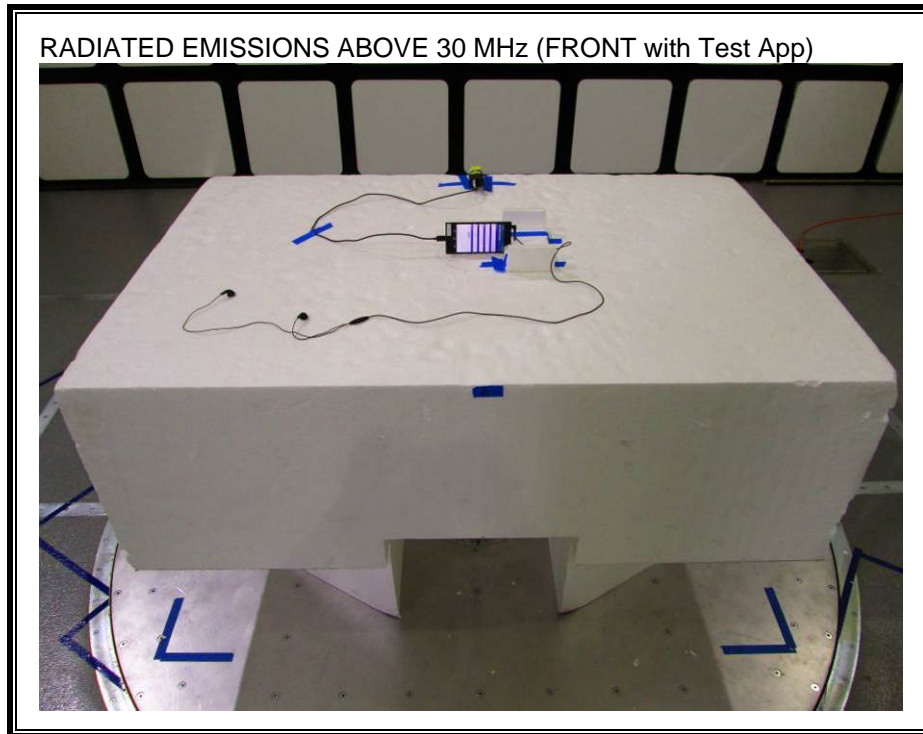

10. SETUP PHOTOS

RADIATED EMISSION BELOW 30 MHz

RADIATED EMISSION ABOVE 30 MHz

FREQUENCY TOLERANCE OVER EXTREME CONDITIONS

PORTABLE CONFIGURATION

END OF REPORT