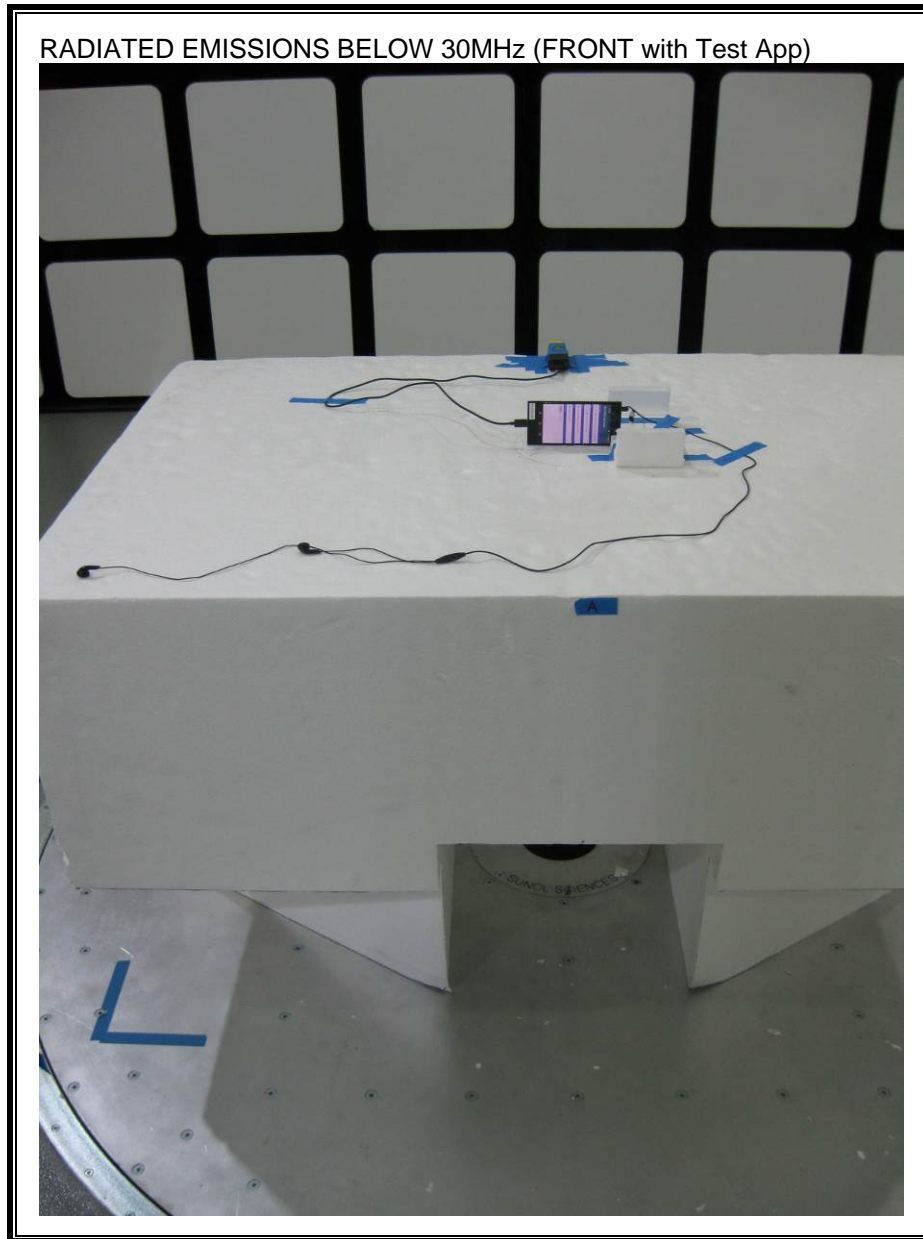

10. SETUP PHOTOS

RADIATED EMISSION BELOW 30 MHz

RADIATED EMISSION ABOVE 30 MHz

FREQUENCY TOLERANCE OVER EXTREME CONDITIONS

PORTABLE CONFIGURATION

END OF REPORT