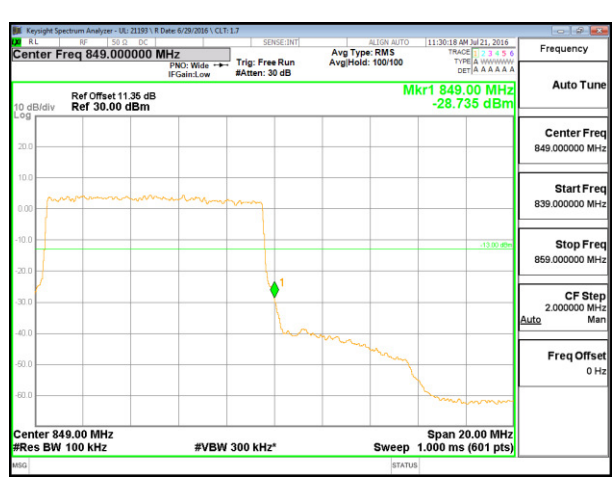

LTE B26 5MHz 16QAM High Channel FRB

LTE B26 10MHz QPSK Low Channel 1RB

LTE B26 10MHz QPSK High Channel 1RB

LTE B26 10MHz QPSK Low Channel FRB

LTE B26 10MHz QPSK High Channel FRB

LTE B26 10MHz 16QAM Low Channel 1RB

LTE B26 10MHz 16QAM High Channel 1RB

LTE B26 10MHz 16QAM Low Channel FRB

LTE B26 10MHz 16QAM High Channel FRB

LTE B26 15MHz QPSK Low Channel 1RB

LTE B26 15MHz QPSK High Channel 1RB

LTE B26 15MHz QPSK Low Channel FRB