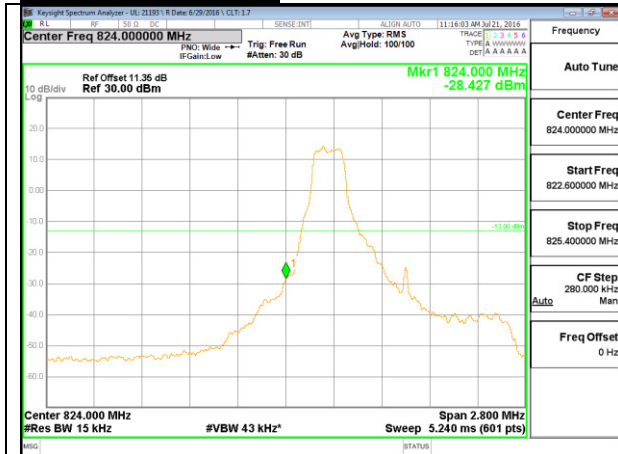

**LTE Band 26-Part 22**

LTE B26 1.4MHz QPSK Low Channel 1RB

LTE B26 1.4MHz QPSK High Channel 1RB

LTE B26 1.4MHz QPSK Low Channel FRB

LTE B26 1.4MHz QPSK High Channel FRB

LTE B26 1.4MHz 16QAM Low Channel 1RB

LTE B26 1.4MHz 16QAM High Channel 1RB

LTE B26 1.4MHz 16QAM Low Channel FRB

LTE B26 1.4MHz 16QAM High Channel FRB

LTE B26 3MHz QPSK Low Channel 1RB

LTE B26 3MHz QPSK High Channel 1RB

LTE B26 3MHz QPSK Low Channel FRB

LTE B26 3MHz QPSK High Channel FRB

LTE B26 3MHz 16QAM Low Channel 1RB

LTE B26 3MHz 16QAM High Channel 1RB

LTE B26 3MHz 16QAM Low Channel FRB

LTE B26 3MHz 16QAM High Channel FRB

LTE B26 5MHz QPSK Low Channel 1RB