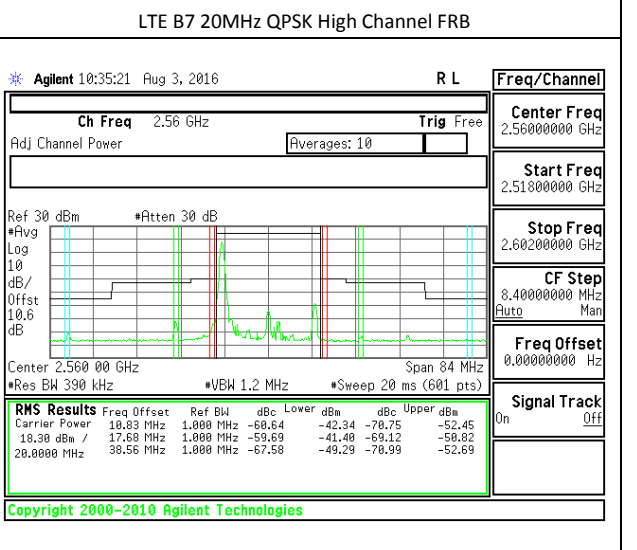

LTE B26 15MHz QPSK High Channel FRB

LTE B26 15MHz 16QAM Low Channel 1RB

LTE B26 15MHz 16QAM High Channel 1RB

LTE B26 15MHz 16QAM Low Channel FRB

LTE B26 15MHz 16QAM High Channel FRB

# 11.2. EMISSION MASK PLOTS LTE Band 7

LTE B7 5MHz QPSK Low Channel 1RB

LTE B7 5MHz QPSK High Channel 1RB

LTE B7 5MHz QPSK Low Channel FRB

LTE B7 5MHz QPSK High Channel FRB

LTE B7 5MHz QPSK Low Channel 1RB

LTE B7 5MHz QPSK High Channel 1RB

**LTE Band 26-Part 90**