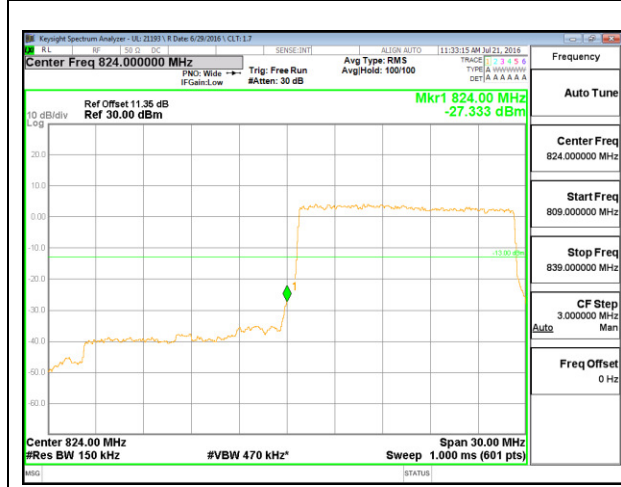

LTE B26 5MHz 16QAM High Channel FRB

LTE B26 10MHz QPSK Low Channel 1RB

LTE B26 10MHz QPSK High Channel 1RB

LTE B26 10MHz QPSK Low Channel FRB

LTE B26 10MHz QPSK High Channel FRB

LTE B26 10MHz 16QAM Low Channel 1RB

LTE B26 10MHz 16QAM High Channel 1RB

LTE B26 10MHz 16QAM Low Channel FRB

LTE B26 10MHz 16QAM High Channel FRB

LTE B26 15MHz QPSK Low Channel 1RB

LTE B26 15MHz QPSK High Channel 1RB

LTE B26 15MHz QPSK Low Channel FRB

LTE B26 15MHz QPSK High Channel FRB

LTE B26 15MHz 16QAM Low Channel 1RB

LTE B26 15MHz 16QAM High Channel 1RB

LTE B26 15MHz 16QAM Low Channel FRB

LTE B26 15MHz 16QAM High Channel FRB