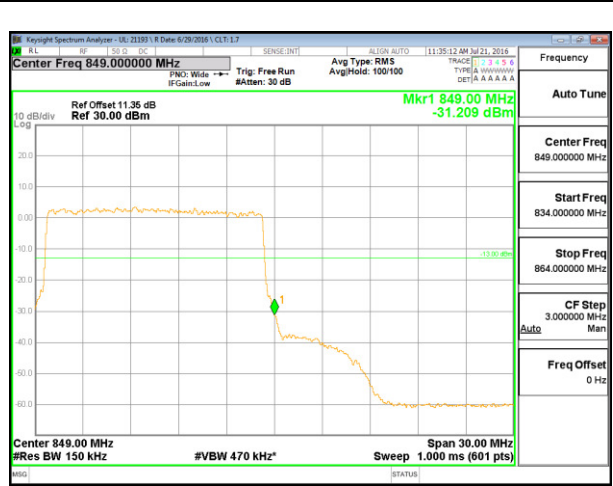

LTE B26 10MHz 16QAM High Channel 1RB

LTE B26 10MHz 16QAM Low Channel FRB

LTE B26 10MHz 16QAM High Channel FRB

LTE B26 15MHz QPSK Low Channel 1RB

LTE B26 15MHz QPSK High Channel 1RB

LTE B26 15MHz QPSK Low Channel FRB

LTE B26 15MHz QPSK High Channel FRB

LTE B26 15MHz 16QAM Low Channel 1RB

LTE B26 15MHz 16QAM High Channel 1RB

LTE B26 15MHz 16QAM Low Channel FRB

LTE B26 15MHz 16QAM High Channel FRB

# 11.2. EMISSION MASK PLOTS LTE Band 7

LTE B7 5MHz QPSK Low Channel 1RB

LTE B7 5MHz QPSK High Channel 1RB

LTE B7 5MHz QPSK Low Channel FRB

LTE B7 5MHz QPSK High Channel FRB

LTE B7 5MHz QPSK Low Channel 1RB