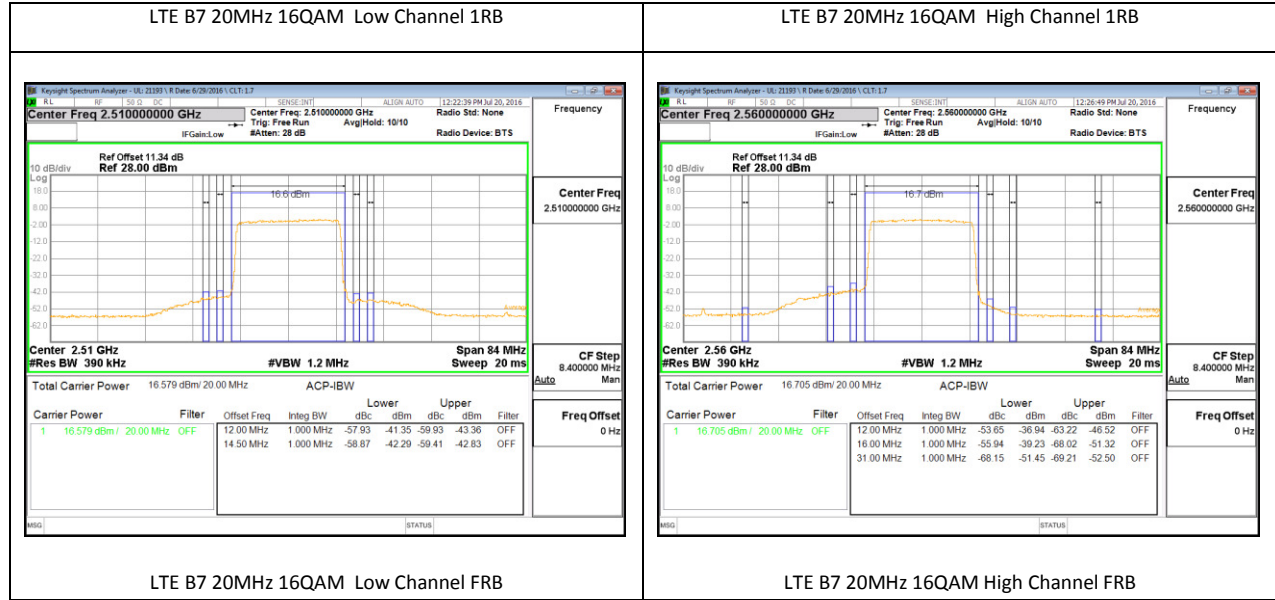

# 11.2. EMISSION MASK PLOTS LTE Band 7

LTE B7 5MHz QPSK Low Channel 1RB

LTE B7 5MHz QPSK High Channel 1RB

LTE B7 5MHz QPSK Low Channel FRB

LTE B7 5MHz QPSK High Channel FRB

LTE B7 5MHz QPSK Low Channel 1RB

LTE B7 5MHz QPSK High Channel 1RB

**LTE Band 26-Part 90**