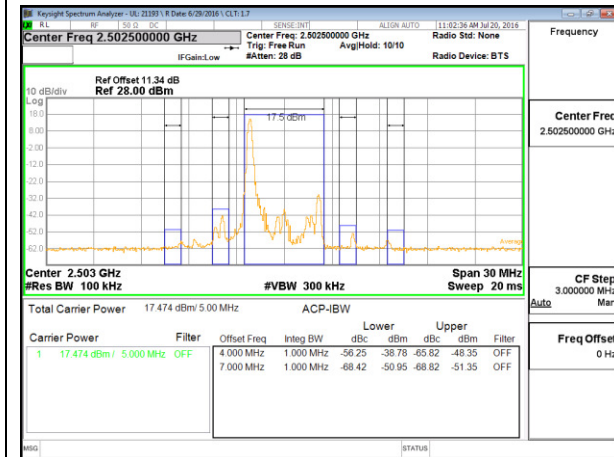

# 11.2. EMISSION MASK PLOTS LTE Band 7

LTE B7 5MHz QPSK Low Channel 1RB

LTE B7 5MHz QPSK High Channel 1RB

LTE B7 5MHz QPSK Low Channel FRB

LTE B7 5MHz QPSK High Channel FRB

LTE B7 5MHz QPSK Low Channel 1RB

LTE B7 5MHz QPSK High Channel 1RB

**LTE Band 26-Part 90**