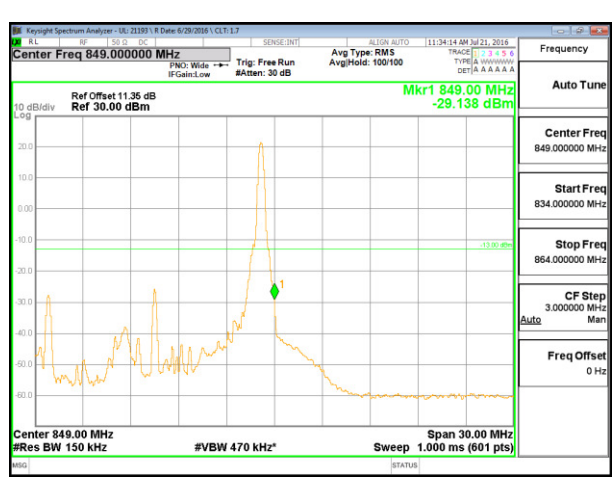

LTE B26 10MHz 16QAM High Channel 1RB

LTE B26 10MHz 16QAM Low Channel FRB

LTE B26 10MHz 16QAM High Channel FRB

LTE B26 15MHz QPSK Low Channel 1RB

LTE B26 15MHz QPSK High Channel 1RB

LTE B26 15MHz QPSK Low Channel FRB