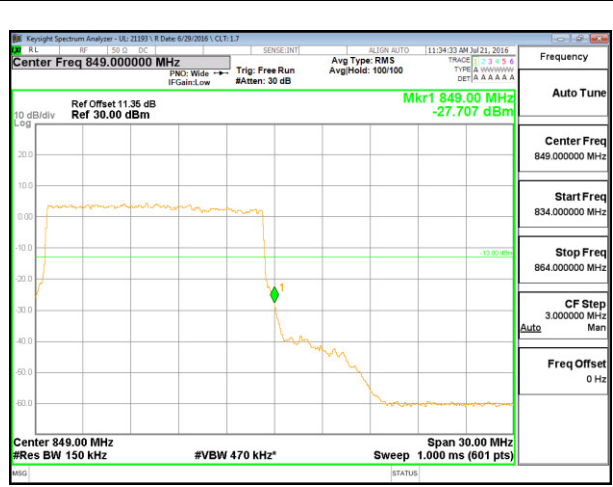

LTE B26 5MHz 16QAM High Channel FRB

LTE B26 10MHz QPSK Low Channel 1RB

LTE B26 10MHz QPSK High Channel 1RB

LTE B26 10MHz QPSK Low Channel FRB

LTE B26 10MHz QPSK High Channel FRB

LTE B26 10MHz 16QAM Low Channel 1RB

LTE B26 10MHz 16QAM High Channel 1RB

LTE B26 10MHz 16QAM Low Channel FRB

LTE B26 10MHz 16QAM High Channel FRB

LTE B26 15MHz QPSK Low Channel 1RB

LTE B26 15MHz QPSK High Channel 1RB

LTE B26 15MHz QPSK Low Channel FRB

LTE B26 15MHz QPSK High Channel FRB

LTE B26 15MHz 16QAM Low Channel 1RB

LTE B26 15MHz 16QAM High Channel 1RB

LTE B26 15MHz 16QAM Low Channel FRB

LTE B26 15MHz 16QAM High Channel FRB