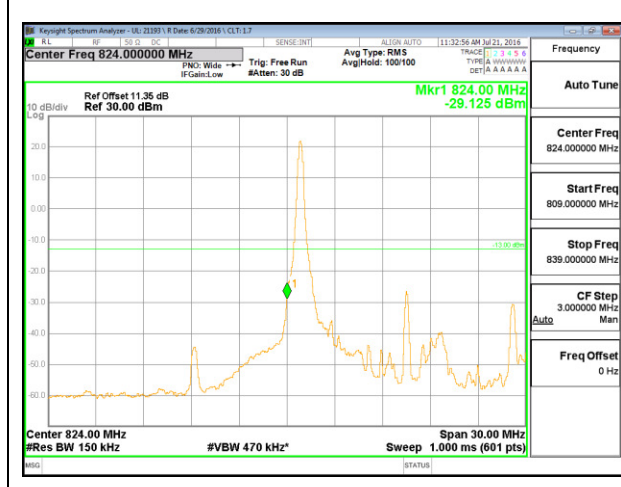

LTE B26 5MHz 16QAM High Channel FRB

LTE B26 10MHz QPSK Low Channel 1RB

LTE B26 10MHz QPSK High Channel 1RB

LTE B26 10MHz QPSK Low Channel FRB

LTE B26 10MHz QPSK High Channel FRB

LTE B26 10MHz 16QAM Low Channel 1RB

LTE B26 10MHz 16QAM High Channel 1RB

LTE B26 10MHz 16QAM Low Channel FRB

LTE B26 10MHz 16QAM High Channel FRB

LTE B26 15MHz QPSK Low Channel 1RB

LTE B26 15MHz QPSK High Channel 1RB

LTE B26 15MHz QPSK Low Channel FRB