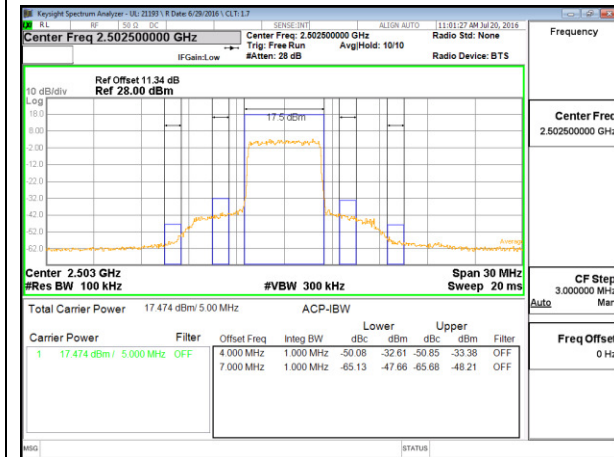

LTE B26 15MHz QPSK High Channel FRB

LTE B26 15MHz 16QAM Low Channel 1RB

LTE B26 15MHz 16QAM High Channel 1RB

LTE B26 15MHz 16QAM Low Channel FRB

LTE B26 15MHz 16QAM High Channel FRB

# 11.2. EMISSION MASK PLOTS LTE Band 7

LTE B7 5MHz QPSK Low Channel 1RB

LTE B7 5MHz QPSK High Channel 1RB

LTE B7 5MHz QPSK Low Channel FRB

LTE B7 5MHz QPSK High Channel FRB

LTE B7 5MHz QPSK Low Channel 1RB