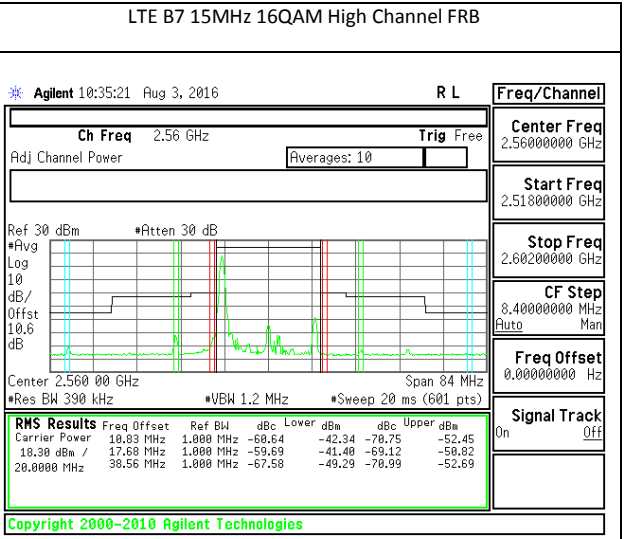

# 11.2. EMISSION MASK PLOTS LTE Band 7

LTE B7 5MHz QPSK Low Channel 1RB

LTE B7 5MHz QPSK High Channel 1RB

LTE B7 5MHz QPSK Low Channel FRB

LTE B7 5MHz QPSK High Channel FRB

LTE B7 5MHz QPSK Low Channel 1RB

LTE B7 5MHz QPSK High Channel 1RB

**LTE Band 26-Part 90**