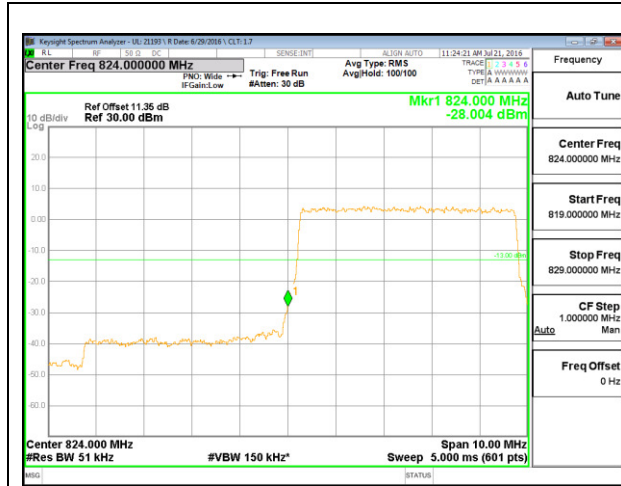

LTE B26 1.4MHz 16QAM High Channel 1RB

LTE B26 1.4MHz 16QAM Low Channel FRB

LTE B26 1.4MHz 16QAM High Channel FRB

LTE B26 3MHz QPSK Low Channel 1RB

LTE B26 3MHz QPSK High Channel 1RB

LTE B26 3MHz QPSK Low Channel FRB

LTE B26 3MHz QPSK High Channel FRB

LTE B26 3MHz 16QAM Low Channel 1RB

LTE B26 3MHz 16QAM High Channel 1RB

LTE B26 3MHz 16QAM Low Channel FRB

LTE B26 3MHz 16QAM High Channel FRB

LTE B26 5MHz QPSK Low Channel 1RB

LTE B26 5MHz QPSK High Channel 1RB

LTE B26 5MHz QPSK Low Channel FRB

LTE B26 5MHz QPSK High Channel FRB

LTE B26 5MHz 16QAM Low Channel 1RB

LTE B26 5MHz 16QAM High Channel 1RB

LTE B26 5MHz 16QAM Low Channel FRB