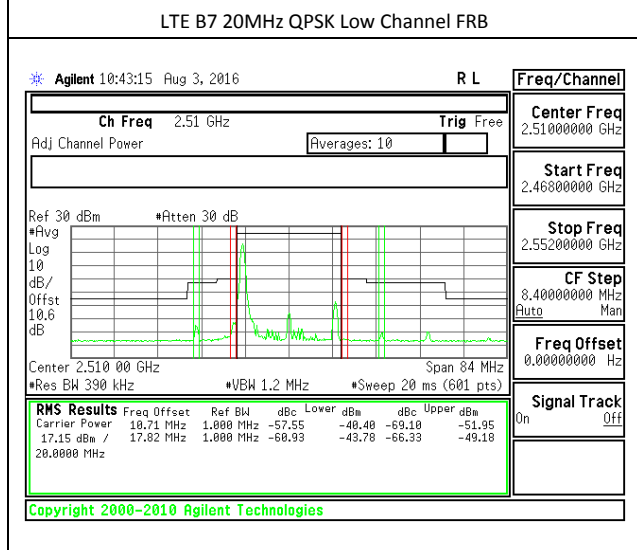

LTE B26 15MHz QPSK High Channel FRB

LTE B26 15MHz 16QAM Low Channel 1RB

LTE B26 15MHz 16QAM High Channel 1RB

LTE B26 15MHz 16QAM Low Channel FRB

LTE B26 15MHz 16QAM High Channel FRB

# 11.2. EMISSION MASK PLOTS LTE Band 7

LTE B7 5MHz QPSK Low Channel 1RB

LTE B7 5MHz QPSK High Channel 1RB

LTE B7 5MHz QPSK Low Channel FRB

LTE B7 5MHz QPSK High Channel FRB

LTE B7 5MHz QPSK Low Channel 1RB

LTE B7 5MHz QPSK High Channel 1RB

**LTE Band 26-Part 90**