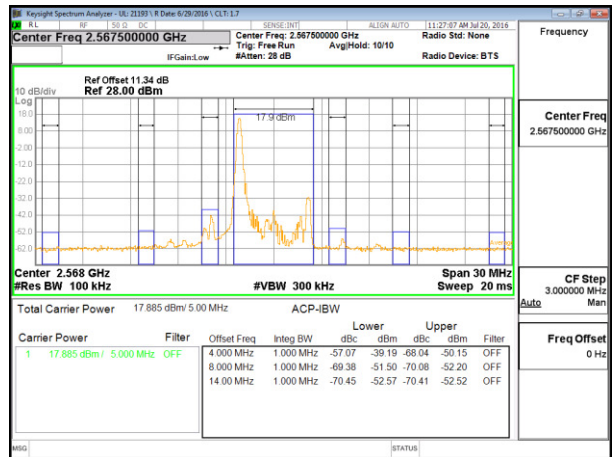

# 11.2. EMISSION MASK PLOTS LTE Band 7

LTE B7 5MHz QPSK Low Channel 1RB

LTE B7 5MHz QPSK High Channel 1RB

LTE B7 5MHz QPSK Low Channel FRB

LTE B7 5MHz QPSK High Channel FRB

LTE B7 5MHz QPSK Low Channel 1RB

LTE B7 5MHz QPSK High Channel 1RB

**LTE Band 26-Part 90**