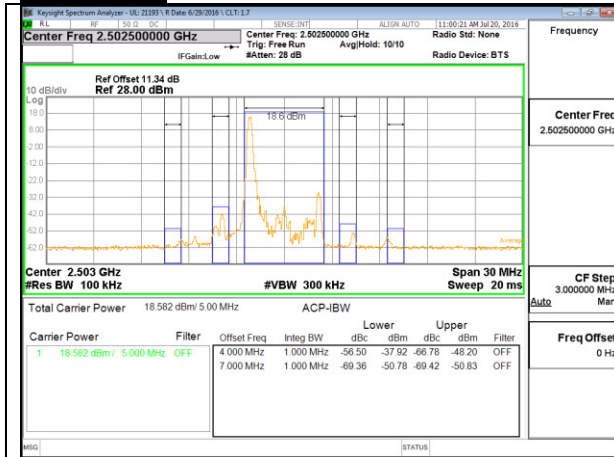

LTE B26 15MHz QPSK High Channel FRB

LTE B26 15MHz 16QAM Low Channel 1RB

LTE B26 15MHz 16QAM High Channel 1RB

LTE B26 15MHz 16QAM Low Channel FRB

LTE B26 15MHz 16QAM High Channel FRB

# 11.2. EMISSION MASK PLOTS LTE Band 7

LTE B7 5MHz QPSK Low Channel 1RB

LTE B7 5MHz QPSK High Channel 1RB

LTE B7 5MHz QPSK Low Channel FRB

LTE B7 5MHz QPSK High Channel FRB

LTE B7 5MHz QPSK Low Channel 1RB