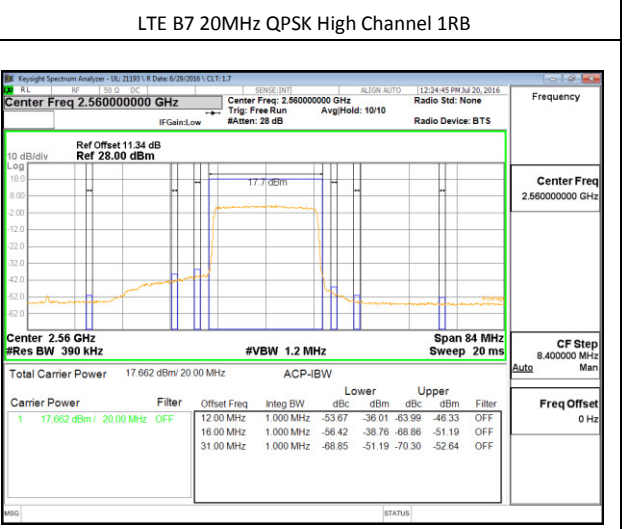

# 11.2. EMISSION MASK PLOTS LTE Band 7

LTE B7 5MHz QPSK Low Channel 1RB

LTE B7 5MHz QPSK High Channel 1RB

LTE B7 5MHz QPSK Low Channel FRB

LTE B7 5MHz QPSK High Channel FRB

LTE B7 5MHz QPSK Low Channel 1RB

LTE B7 5MHz QPSK High Channel 1RB

**LTE Band 26-Part 90**