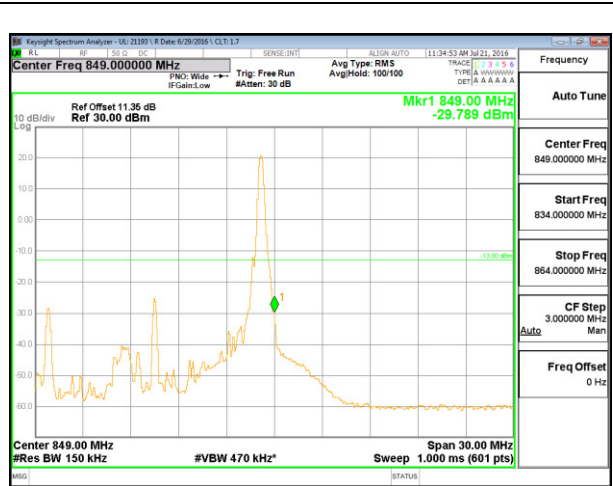

LTE B26 15MHz 16QAM High Channel 1RB