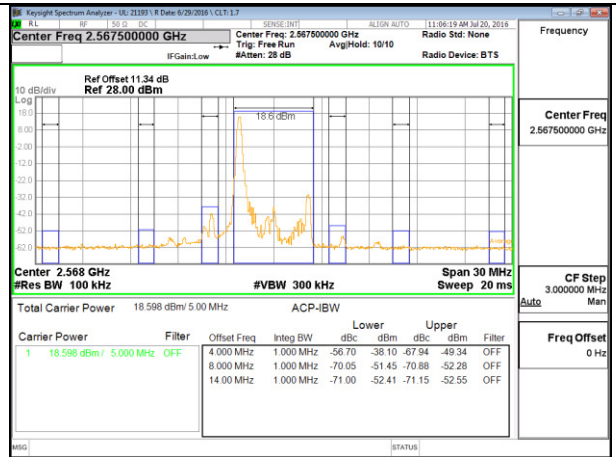

LTE B26 15MHz QPSK High Channel FRB

LTE B26 15MHz 16QAM Low Channel 1RB

LTE B26 15MHz 16QAM High Channel 1RB

LTE B26 15MHz 16QAM Low Channel FRB

LTE B26 15MHz 16QAM High Channel FRB

# 11.2. EMISSION MASK PLOTS LTE Band 7

LTE B7 5MHz QPSK Low Channel 1RB

LTE B7 5MHz QPSK High Channel 1RB

LTE B7 5MHz QPSK Low Channel FRB

LTE B7 5MHz QPSK High Channel FRB

LTE B7 5MHz QPSK Low Channel 1RB