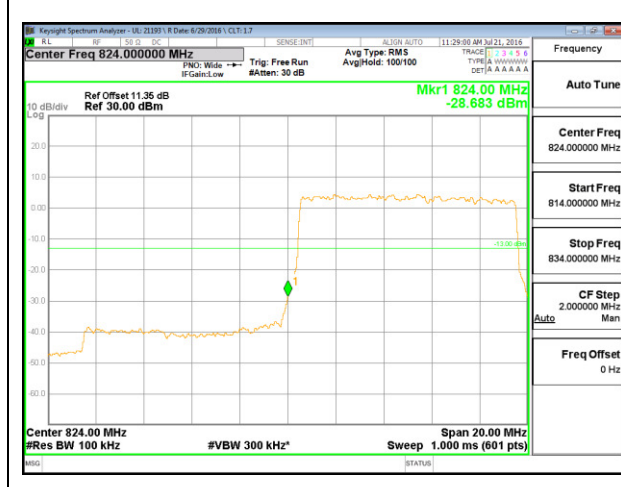

LTE B26 3MHz QPSK High Channel FRB

LTE B26 3MHz 16QAM Low Channel 1RB

LTE B26 3MHz 16QAM High Channel 1RB

LTE B26 3MHz 16QAM Low Channel FRB

LTE B26 3MHz 16QAM High Channel FRB

LTE B26 5MHz QPSK Low Channel 1RB

LTE B26 5MHz QPSK High Channel 1RB

LTE B26 5MHz QPSK Low Channel FRB

LTE B26 5MHz QPSK High Channel FRB

LTE B26 5MHz 16QAM Low Channel 1RB

LTE B26 5MHz 16QAM High Channel 1RB

LTE B26 5MHz 16QAM Low Channel FRB

LTE B26 5MHz 16QAM High Channel FRB

LTE B26 10MHz QPSK Low Channel 1RB

LTE B26 10MHz QPSK High Channel 1RB

LTE B26 10MHz QPSK Low Channel FRB

LTE B26 10MHz QPSK High Channel FRB

LTE B26 10MHz 16QAM Low Channel 1RB