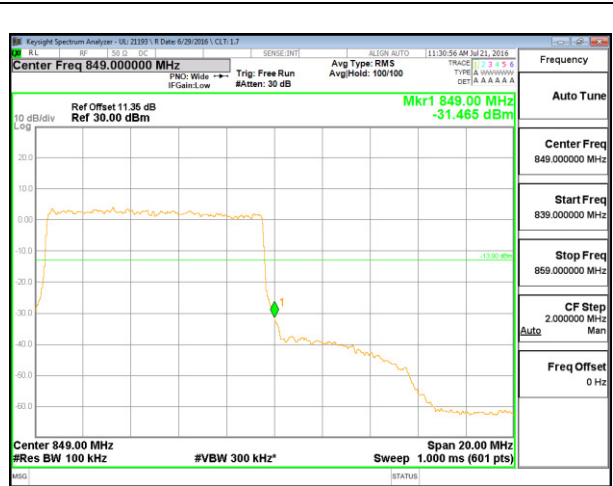

LTE B26 5MHz QPSK High Channel 1RB

LTE B26 5MHz QPSK Low Channel FRB

LTE B26 5MHz QPSK High Channel FRB

LTE B26 5MHz 16QAM Low Channel 1RB

LTE B26 5MHz 16QAM High Channel 1RB

LTE B26 5MHz 16QAM Low Channel FRB

LTE B26 5MHz 16QAM High Channel FRB

LTE B26 10MHz QPSK Low Channel 1RB

LTE B26 10MHz QPSK High Channel 1RB

LTE B26 10MHz QPSK Low Channel FRB

LTE B26 10MHz QPSK High Channel FRB

LTE B26 10MHz 16QAM Low Channel 1RB

LTE B26 10MHz 16QAM High Channel 1RB

LTE B26 10MHz 16QAM Low Channel FRB

LTE B26 10MHz 16QAM High Channel FRB

LTE B26 15MHz QPSK Low Channel 1RB

LTE B26 15MHz QPSK High Channel 1RB

LTE B26 15MHz QPSK Low Channel FRB