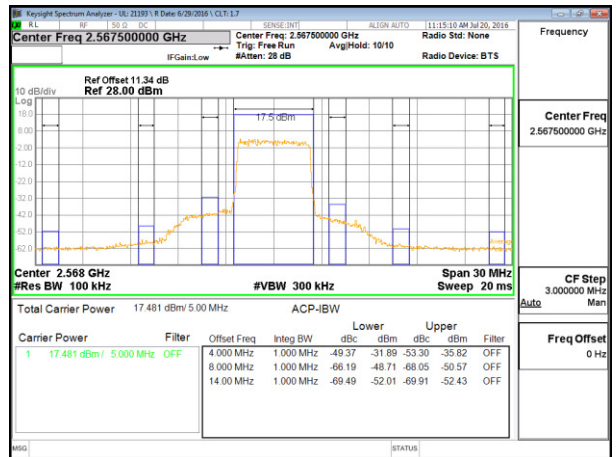

# 11.2. EMISSION MASK PLOTS LTE Band 7

LTE B7 5MHz QPSK Low Channel 1RB

LTE B7 5MHz QPSK High Channel 1RB

LTE B7 5MHz QPSK Low Channel FRB

LTE B7 5MHz QPSK High Channel FRB

LTE B7 5MHz QPSK Low Channel 1RB

LTE B7 5MHz QPSK High Channel 1RB

**LTE Band 26-Part 90**