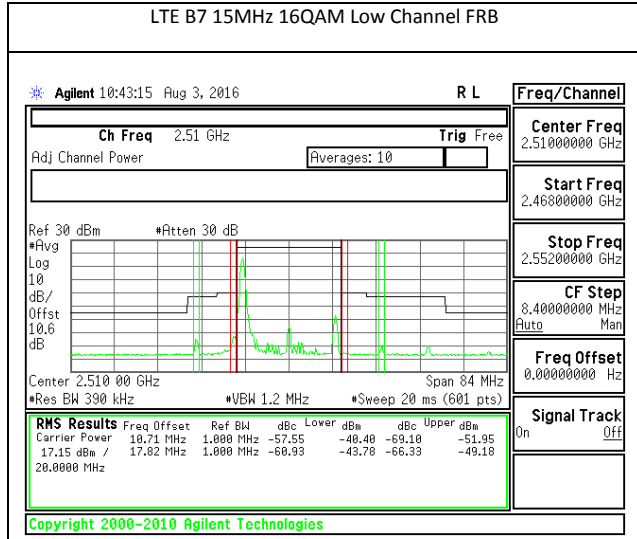

# 11.2. EMISSION MASK PLOTS LTE Band 7

LTE B7 5MHz QPSK Low Channel 1RB

LTE B7 5MHz QPSK High Channel 1RB

LTE B7 5MHz QPSK Low Channel FRB

LTE B7 5MHz QPSK High Channel FRB

LTE B7 5MHz QPSK Low Channel 1RB

LTE B7 5MHz QPSK High Channel 1RB

**LTE Band 26-Part 90**