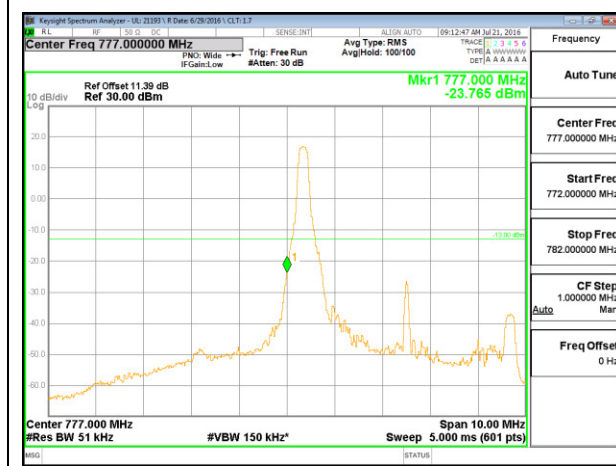

LTE Band 12

LTE B12 1.4MHz QPSK Low Channel 1RB

LTE B12 1.4MHz QPSK High Channel 1RB

LTE B12 1.4MHz QPSK Low Channel FRB

LTE B12 1.4MHz QPSK High Channel FRB

LTE Band 13

LTE B13 5MHz QPSK Low Channel 1RB

LTE B13 5MHz QPSK High Channel 1RB

LTE B13 5MHz QPSK Low Channel FRB

LTE B13 5MHz QPSK High Channel FRB

LTE Band 17

LTE B17 5MHz QPSK Low Channel 1RB

LTE B17 5MHz QPSK High Channel 1RB

LTE B17 5MHz QPSK Low Channel FRB

LTE B17 5MHz QPSK High Channel FRB