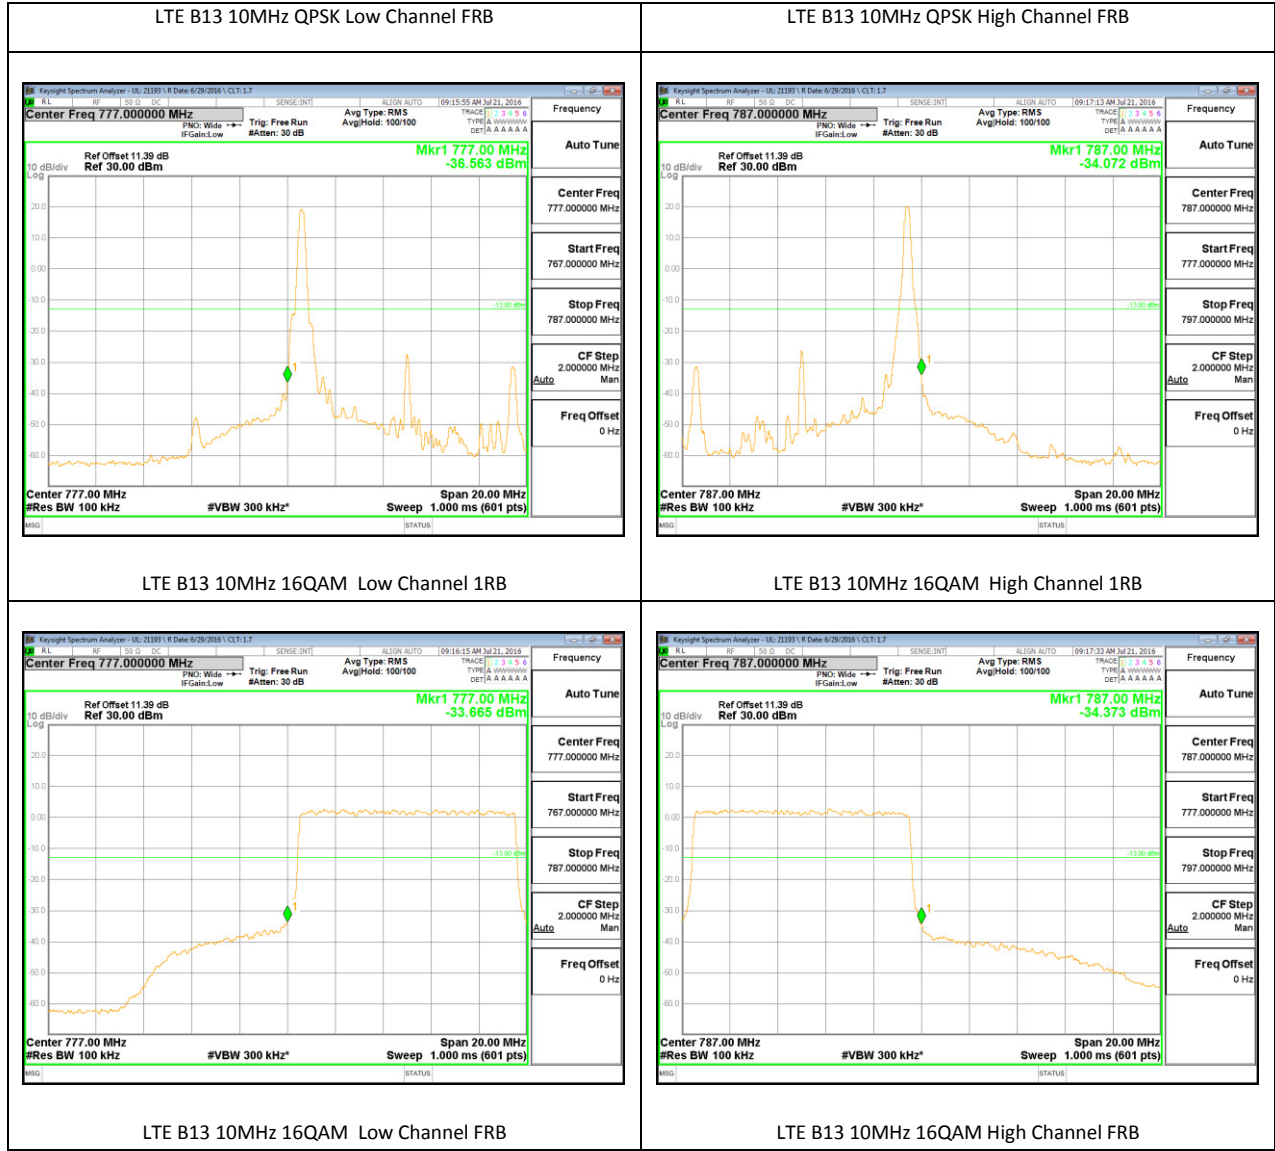

LTE Band 12

LTE B12 1.4MHz QPSK Low Channel 1RB

LTE B12 1.4MHz QPSK High Channel 1RB

LTE B12 1.4MHz QPSK Low Channel FRB

LTE B12 1.4MHz QPSK High Channel FRB

LTE Band 13

LTE B13 5MHz QPSK Low Channel 1RB

LTE B13 5MHz QPSK High Channel 1RB

LTE B13 5MHz QPSK Low Channel FRB

LTE B13 5MHz QPSK High Channel FRB

LTE Band 17

LTE B17 5MHz QPSK Low Channel 1RB

LTE B17 5MHz QPSK High Channel 1RB

LTE B17 5MHz QPSK Low Channel FRB

LTE B17 5MHz QPSK High Channel FRB

LTE B17 5MHz QPSK Low Channel 1RB

LTE B17 5MHz QPSK High Channel 1RB