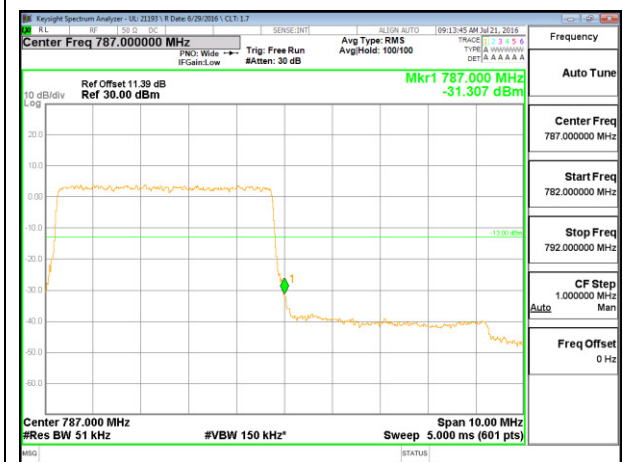

LTE Band 12

LTE B12 1.4MHz QPSK Low Channel 1RB

LTE B12 1.4MHz QPSK High Channel 1RB

LTE B12 1.4MHz QPSK Low Channel FRB

LTE B12 1.4MHz QPSK High Channel FRB

LTE Band 13

LTE B13 5MHz QPSK Low Channel 1RB

LTE B13 5MHz QPSK High Channel 1RB

LTE B13 5MHz QPSK Low Channel FRB

LTE B13 5MHz QPSK High Channel FRB

LTE Band 17

LTE B17 5MHz QPSK Low Channel 1RB

LTE B17 5MHz QPSK High Channel 1RB

LTE B17 5MHz QPSK Low Channel FRB

LTE B17 5MHz QPSK High Channel FRB

LTE B17 5MHz QPSK Low Channel 1RB

LTE B17 5MHz QPSK High Channel 1RB