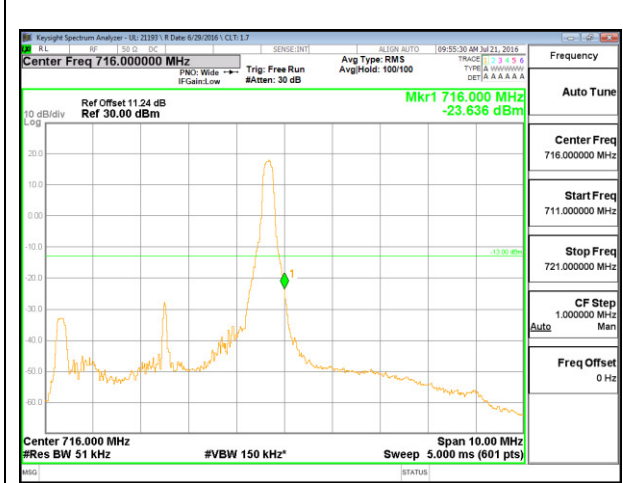

LTE B13 5MHz QPSK Low Channel FRB

LTE B13 5MHz QPSK High Channel FRB

LTE Band 17

LTE B17 5MHz QPSK Low Channel 1RB

LTE B17 5MHz QPSK High Channel 1RB

LTE B17 5MHz QPSK Low Channel FRB

LTE B17 5MHz QPSK High Channel FRB

LTE B17 5MHz QPSK Low Channel 1RB

LTE B17 5MHz QPSK High Channel 1RB