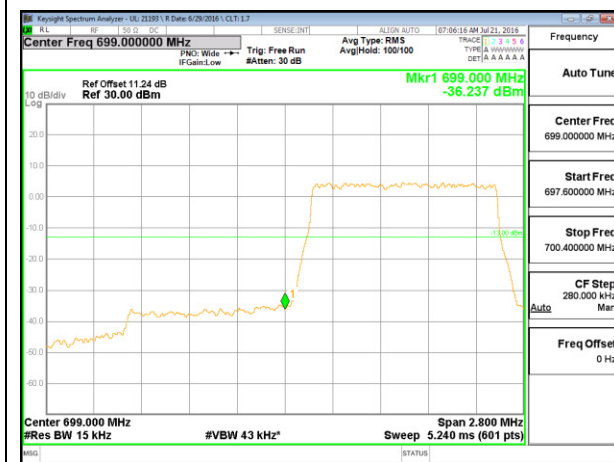

LTE Band 12

LTE B12 1.4MHz QPSK Low Channel 1RB

LTE B12 1.4MHz QPSK High Channel 1RB

LTE B12 1.4MHz QPSK Low Channel FRB

LTE B12 1.4MHz QPSK High Channel FRB

LTE Band 13

LTE B13 5MHz QPSK Low Channel 1RB

LTE B13 5MHz QPSK High Channel 1RB

LTE B13 5MHz QPSK Low Channel FRB

LTE B13 5MHz QPSK High Channel FRB

LTE Band 17

LTE B17 5MHz QPSK Low Channel 1RB

LTE B17 5MHz QPSK High Channel 1RB

LTE B17 5MHz QPSK Low Channel FRB

LTE B17 5MHz QPSK High Channel FRB

LTE B17 5MHz QPSK Low Channel 1RB

LTE B17 5MHz QPSK High Channel 1RB