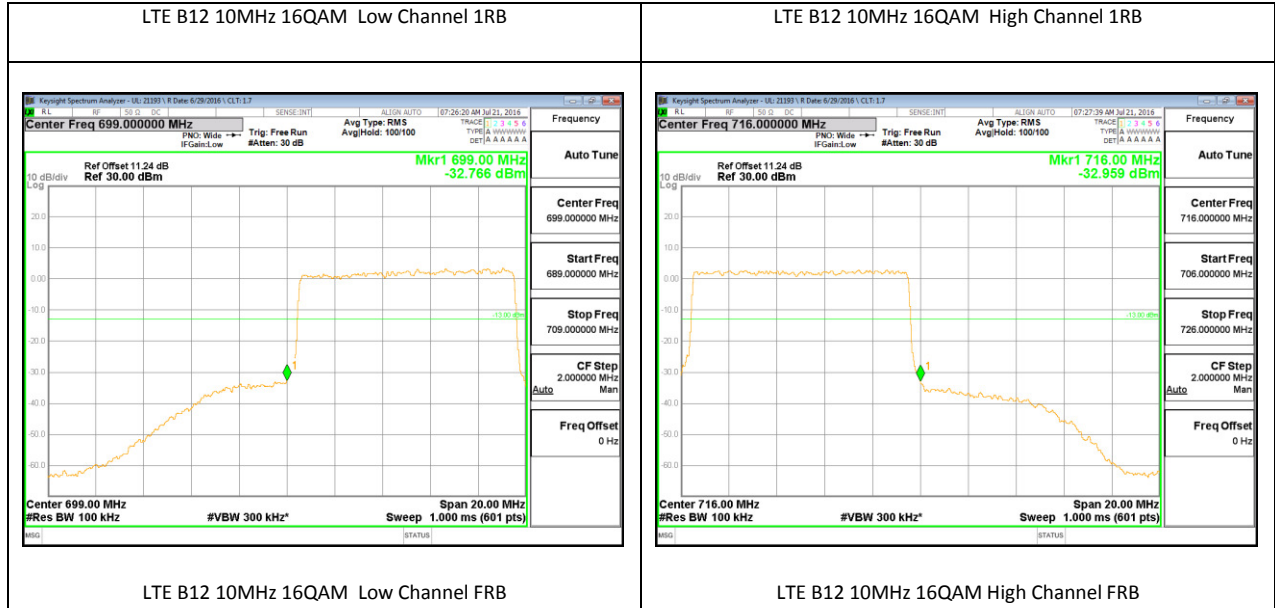

LTE Band 12

LTE B12 1.4MHz QPSK Low Channel 1RB

LTE B12 1.4MHz QPSK High Channel 1RB

LTE B12 1.4MHz QPSK Low Channel FRB

LTE B12 1.4MHz QPSK High Channel FRB

LTE Band 13

LTE B13 5MHz QPSK Low Channel 1RB

LTE B13 5MHz QPSK High Channel 1RB

LTE B13 5MHz QPSK Low Channel FRB

LTE B13 5MHz QPSK High Channel FRB

LTE Band 17

LTE B17 5MHz QPSK Low Channel 1RB

LTE B17 5MHz QPSK High Channel 1RB

LTE B17 5MHz QPSK Low Channel FRB

LTE B17 5MHz QPSK High Channel FRB

LTE B17 5MHz QPSK Low Channel 1RB

LTE B17 5MHz QPSK High Channel 1RB