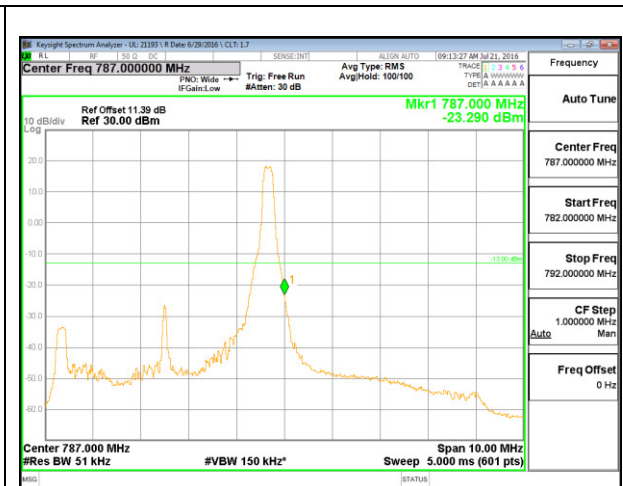

LTE Band 12

LTE B12 1.4MHz QPSK Low Channel 1RB

LTE B12 1.4MHz QPSK High Channel 1RB

LTE B12 1.4MHz QPSK Low Channel FRB

LTE B12 1.4MHz QPSK High Channel FRB

LTE Band 13

LTE B13 5MHz QPSK Low Channel 1RB

LTE B13 5MHz QPSK High Channel 1RB

LTE B13 5MHz QPSK Low Channel FRB

LTE B13 5MHz QPSK High Channel FRB

LTE Band 17

LTE B17 5MHz QPSK Low Channel 1RB

LTE B17 5MHz QPSK High Channel 1RB

LTE B17 5MHz QPSK Low Channel FRB

LTE B17 5MHz QPSK High Channel FRB