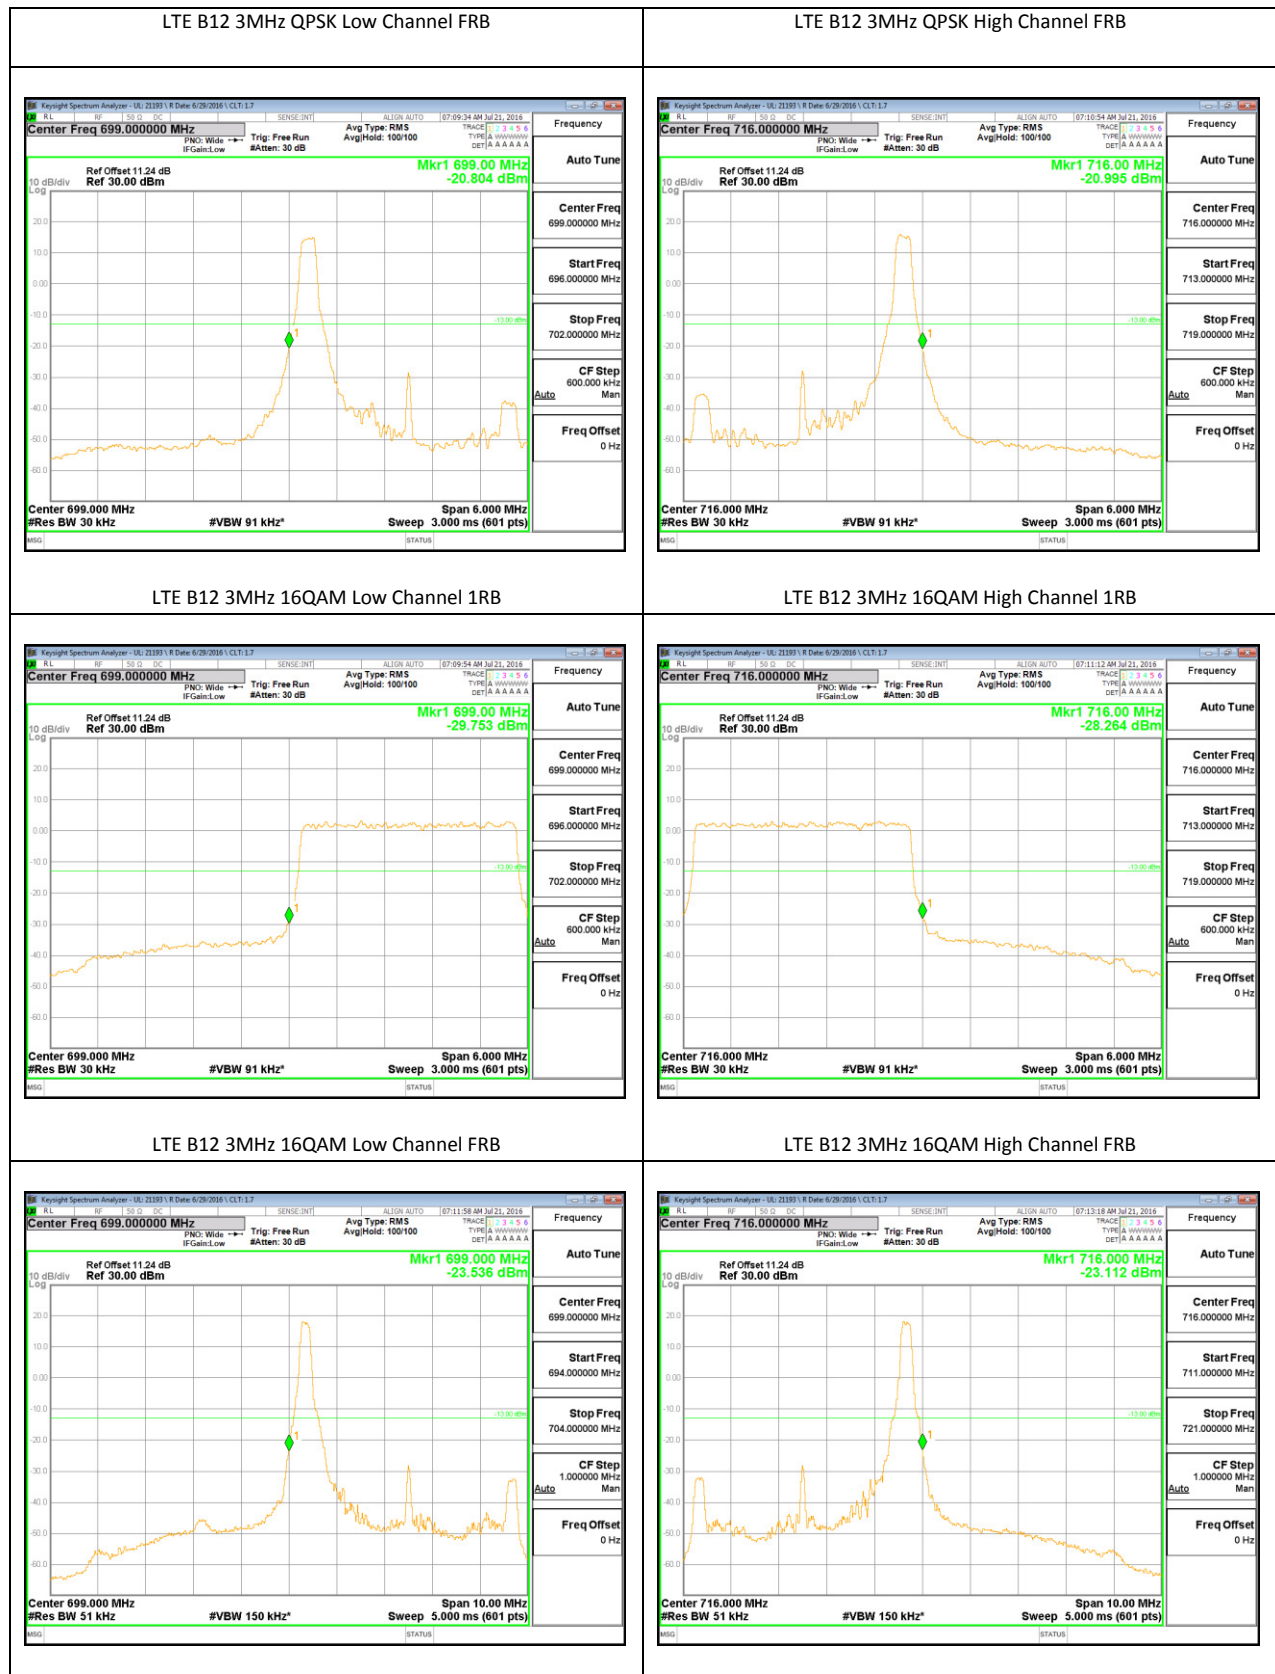

LTE Band 12

LTE B12 1.4MHz QPSK Low Channel 1RB

LTE B12 1.4MHz QPSK High Channel 1RB

LTE B12 1.4MHz QPSK Low Channel FRB

LTE B12 1.4MHz QPSK High Channel FRB

LTE Band 13

LTE B13 5MHz QPSK Low Channel 1RB

LTE B13 5MHz QPSK High Channel 1RB

LTE B13 5MHz QPSK Low Channel FRB

LTE B13 5MHz QPSK High Channel FRB

LTE Band 17

LTE B17 5MHz QPSK Low Channel 1RB

LTE B17 5MHz QPSK High Channel 1RB

LTE B17 5MHz QPSK Low Channel FRB

LTE B17 5MHz QPSK High Channel FRB

LTE B17 5MHz QPSK Low Channel 1RB

LTE B17 5MHz QPSK High Channel 1RB