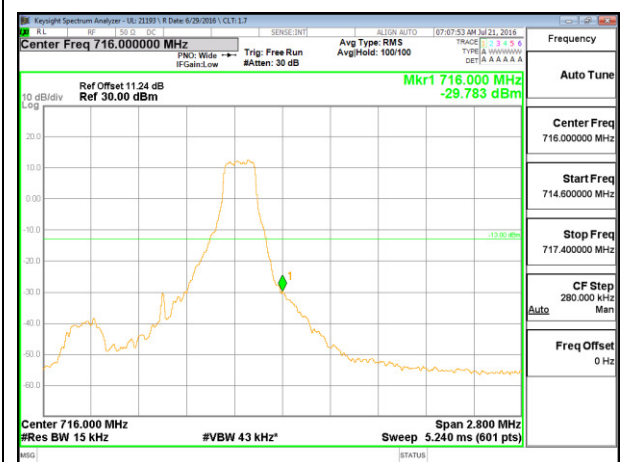

LTE Band 12

LTE B12 1.4MHz QPSK Low Channel 1RB

LTE B12 1.4MHz QPSK High Channel 1RB

LTE B12 1.4MHz QPSK Low Channel FRB

LTE B12 1.4MHz QPSK High Channel FRB

LTE Band 13

LTE B13 5MHz QPSK Low Channel 1RB

LTE B13 5MHz QPSK High Channel 1RB

LTE B13 5MHz QPSK Low Channel FRB

LTE B13 5MHz QPSK High Channel FRB

LTE Band 17

LTE B17 5MHz QPSK Low Channel 1RB

LTE B17 5MHz QPSK High Channel 1RB

LTE B17 5MHz QPSK Low Channel FRB

LTE B17 5MHz QPSK High Channel FRB