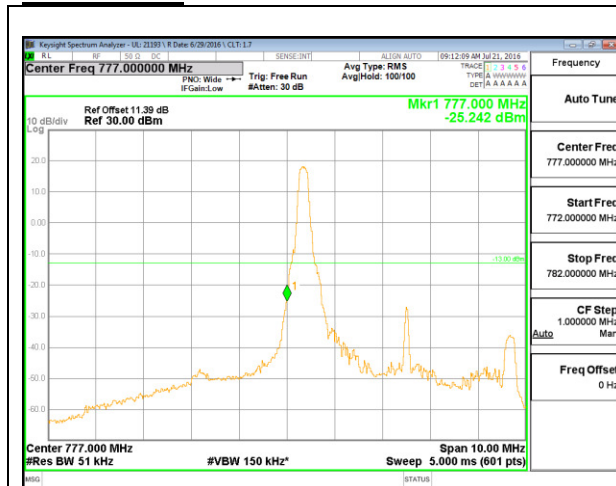

LTE Band 12

LTE B12 1.4MHz QPSK Low Channel 1RB

LTE B12 1.4MHz QPSK High Channel 1RB

LTE B12 1.4MHz QPSK Low Channel FRB

LTE B12 1.4MHz QPSK High Channel FRB

LTE Band 13

LTE B13 5MHz QPSK Low Channel 1RB

LTE B13 5MHz QPSK High Channel 1RB

LTE B13 5MHz QPSK Low Channel FRB

LTE B13 5MHz QPSK High Channel FRB

LTE Band 17

LTE B17 5MHz QPSK Low Channel 1RB

LTE B17 5MHz QPSK High Channel 1RB

LTE B17 5MHz QPSK Low Channel FRB

LTE B17 5MHz QPSK High Channel FRB