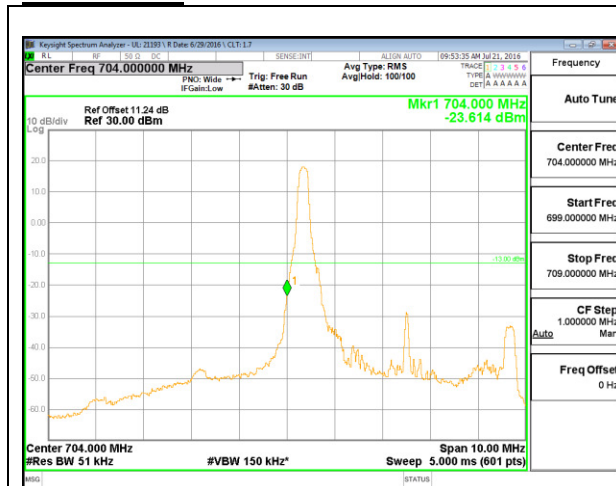

LTE Band 12

LTE B12 1.4MHz QPSK Low Channel 1RB

LTE B12 1.4MHz QPSK High Channel 1RB

LTE B12 1.4MHz QPSK Low Channel FRB

LTE B12 1.4MHz QPSK High Channel FRB

LTE Band 13

LTE B13 5MHz QPSK Low Channel 1RB

LTE B13 5MHz QPSK High Channel 1RB

LTE B13 5MHz QPSK Low Channel FRB

LTE B13 5MHz QPSK High Channel FRB

LTE Band 17

LTE B17 5MHz QPSK Low Channel 1RB

LTE B17 5MHz QPSK High Channel 1RB

LTE B17 5MHz QPSK Low Channel FRB

LTE B17 5MHz QPSK High Channel FRB

LTE B17 5MHz QPSK Low Channel 1RB

LTE B17 5MHz QPSK High Channel 1RB