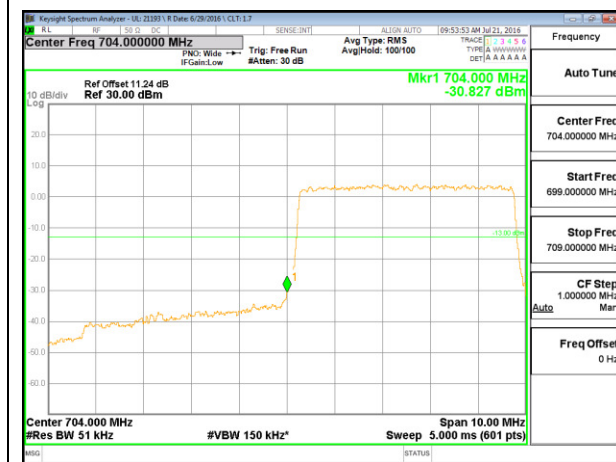

LTE Band 12

LTE B12 1.4MHz QPSK Low Channel 1RB

LTE B12 1.4MHz QPSK High Channel 1RB

LTE B12 1.4MHz QPSK Low Channel FRB

LTE B12 1.4MHz QPSK High Channel FRB

LTE Band 13

LTE B13 5MHz QPSK Low Channel 1RB

LTE B13 5MHz QPSK High Channel 1RB

LTE B13 5MHz QPSK Low Channel FRB

LTE B13 5MHz QPSK High Channel FRB

LTE Band 17

LTE B17 5MHz QPSK Low Channel 1RB

LTE B17 5MHz QPSK High Channel 1RB

LTE B17 5MHz QPSK Low Channel FRB

LTE B17 5MHz QPSK High Channel FRB

LTE B17 5MHz QPSK Low Channel 1RB

LTE B17 5MHz QPSK High Channel 1RB