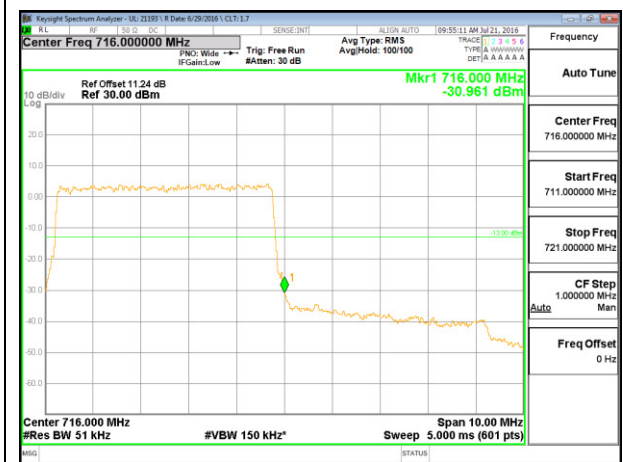

LTE B13 5MHz QPSK Low Channel FRB

LTE B13 5MHz QPSK High Channel FRB

LTE Band 17

LTE B17 5MHz QPSK Low Channel 1RB

LTE B17 5MHz QPSK High Channel 1RB

LTE B17 5MHz QPSK Low Channel FRB

LTE B17 5MHz QPSK High Channel FRB

LTE B17 5MHz QPSK Low Channel 1RB

LTE B17 5MHz QPSK High Channel 1RB