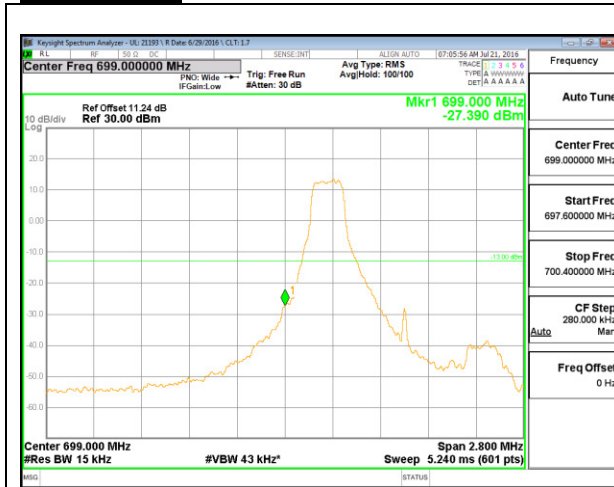

LTE Band 12

LTE B12 1.4MHz QPSK Low Channel 1RB

LTE B12 1.4MHz QPSK High Channel 1RB

LTE B12 1.4MHz QPSK Low Channel FRB

LTE B12 1.4MHz QPSK High Channel FRB

LTE Band 13

LTE B13 5MHz QPSK Low Channel 1RB

LTE B13 5MHz QPSK High Channel 1RB

LTE B13 5MHz QPSK Low Channel FRB

LTE B13 5MHz QPSK High Channel FRB

LTE Band 17

LTE B17 5MHz QPSK Low Channel 1RB

LTE B17 5MHz QPSK High Channel 1RB

LTE B17 5MHz QPSK Low Channel FRB

LTE B17 5MHz QPSK High Channel FRB