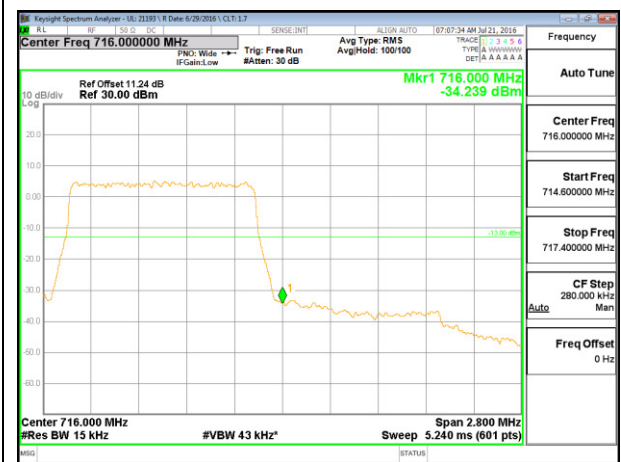

LTE Band 12

LTE B12 1.4MHz QPSK Low Channel 1RB

LTE B12 1.4MHz QPSK High Channel 1RB

LTE B12 1.4MHz QPSK Low Channel FRB

LTE B12 1.4MHz QPSK High Channel FRB

LTE Band 13

LTE B13 5MHz QPSK Low Channel 1RB

LTE B13 5MHz QPSK High Channel 1RB

LTE B13 5MHz QPSK Low Channel FRB

LTE B13 5MHz QPSK High Channel FRB

LTE Band 17

LTE B17 5MHz QPSK Low Channel 1RB

LTE B17 5MHz QPSK High Channel 1RB

LTE B17 5MHz QPSK Low Channel FRB

LTE B17 5MHz QPSK High Channel FRB

LTE B17 5MHz QPSK Low Channel 1RB

LTE B17 5MHz QPSK High Channel 1RB