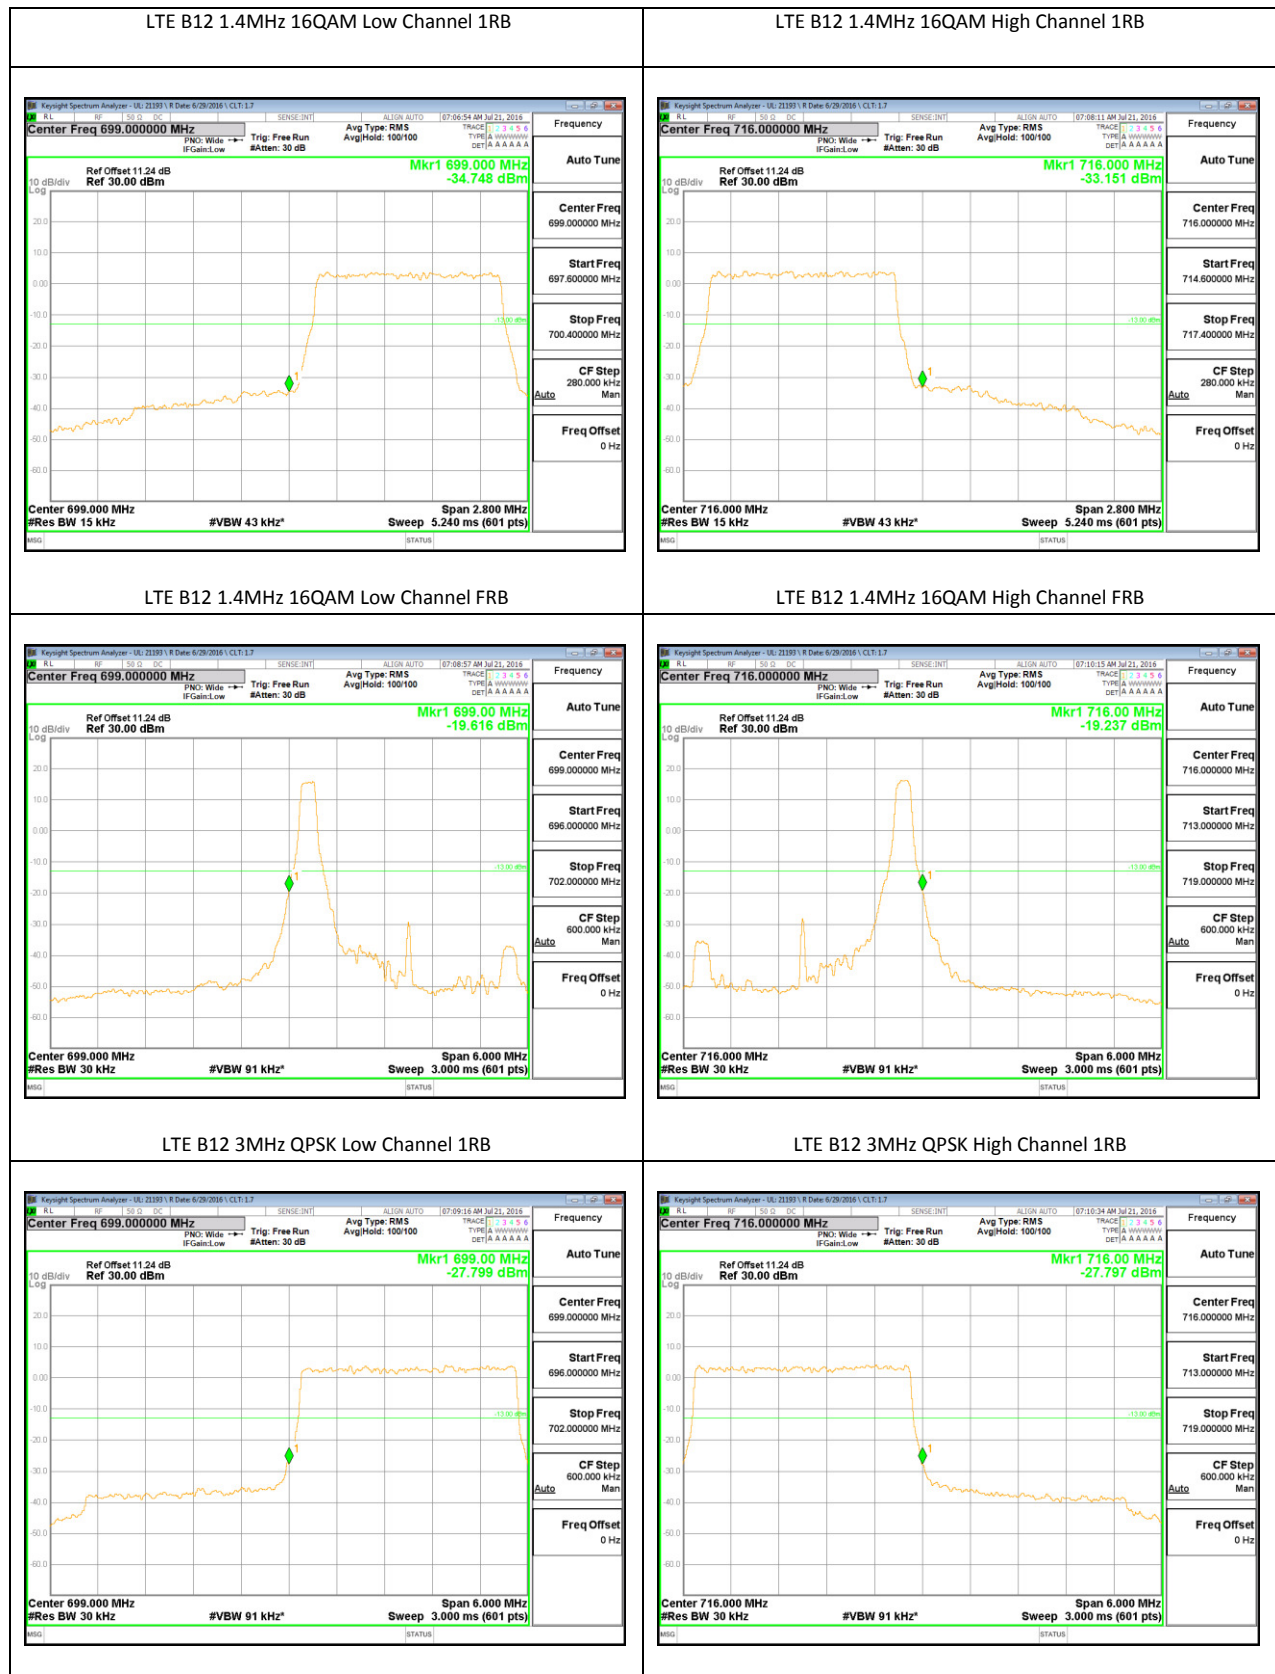

LTE Band 12

LTE B12 1.4MHz QPSK Low Channel 1RB

LTE B12 1.4MHz QPSK High Channel 1RB

LTE B12 1.4MHz QPSK Low Channel FRB

LTE B12 1.4MHz QPSK High Channel FRB

LTE Band 13

LTE B13 5MHz QPSK Low Channel 1RB

LTE B13 5MHz QPSK High Channel 1RB

LTE B13 5MHz QPSK Low Channel FRB

LTE B13 5MHz QPSK High Channel FRB

LTE Band 17

LTE B17 5MHz QPSK Low Channel 1RB

LTE B17 5MHz QPSK High Channel 1RB

LTE B17 5MHz QPSK Low Channel FRB

LTE B17 5MHz QPSK High Channel FRB

LTE B17 5MHz QPSK Low Channel 1RB

LTE B17 5MHz QPSK High Channel 1RB