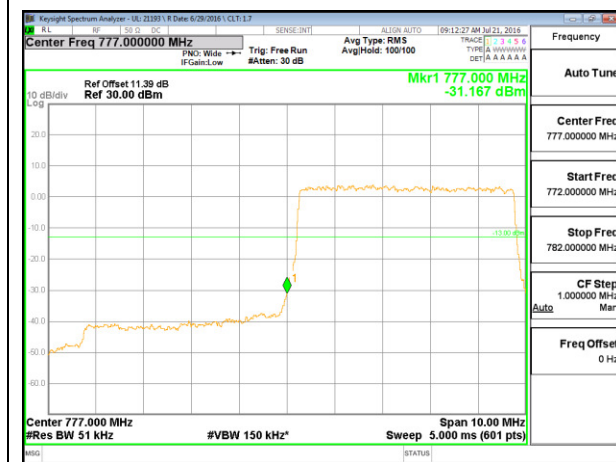

LTE Band 12

LTE B12 1.4MHz QPSK Low Channel 1RB

LTE B12 1.4MHz QPSK High Channel 1RB

LTE B12 1.4MHz QPSK Low Channel FRB

LTE B12 1.4MHz QPSK High Channel FRB

LTE Band 13

LTE B13 5MHz QPSK Low Channel 1RB

LTE B13 5MHz QPSK High Channel 1RB

LTE B13 5MHz QPSK Low Channel FRB

LTE B13 5MHz QPSK High Channel FRB

LTE Band 17

LTE B17 5MHz QPSK Low Channel 1RB

LTE B17 5MHz QPSK High Channel 1RB

LTE B17 5MHz QPSK Low Channel FRB

LTE B17 5MHz QPSK High Channel FRB

LTE B17 5MHz QPSK Low Channel 1RB

LTE B17 5MHz QPSK High Channel 1RB