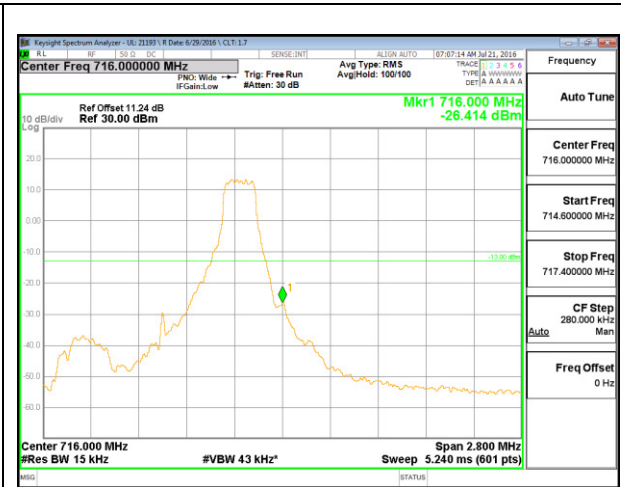

LTE Band 12

LTE B12 1.4MHz QPSK Low Channel 1RB

LTE B12 1.4MHz QPSK High Channel 1RB

LTE B12 1.4MHz QPSK Low Channel FRB

LTE B12 1.4MHz QPSK High Channel FRB

LTE Band 13

LTE B13 5MHz QPSK Low Channel 1RB

LTE B13 5MHz QPSK High Channel 1RB

LTE B13 5MHz QPSK Low Channel FRB

LTE B13 5MHz QPSK High Channel FRB

LTE Band 17

LTE B17 5MHz QPSK Low Channel 1RB

LTE B17 5MHz QPSK High Channel 1RB

LTE B17 5MHz QPSK Low Channel FRB

LTE B17 5MHz QPSK High Channel FRB