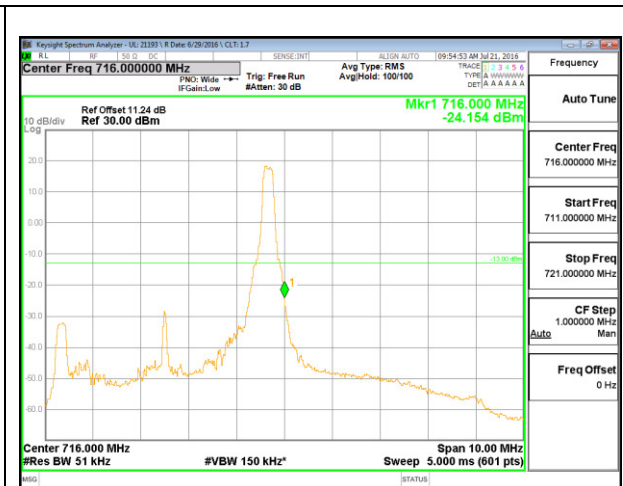

LTE B13 5MHz QPSK Low Channel FRB

LTE B13 5MHz QPSK High Channel FRB

LTE Band 17

LTE B17 5MHz QPSK Low Channel 1RB

LTE B17 5MHz QPSK High Channel 1RB

LTE B17 5MHz QPSK Low Channel FRB

LTE B17 5MHz QPSK High Channel FRB

LTE B17 5MHz QPSK Low Channel 1RB

LTE B17 5MHz QPSK High Channel 1RB