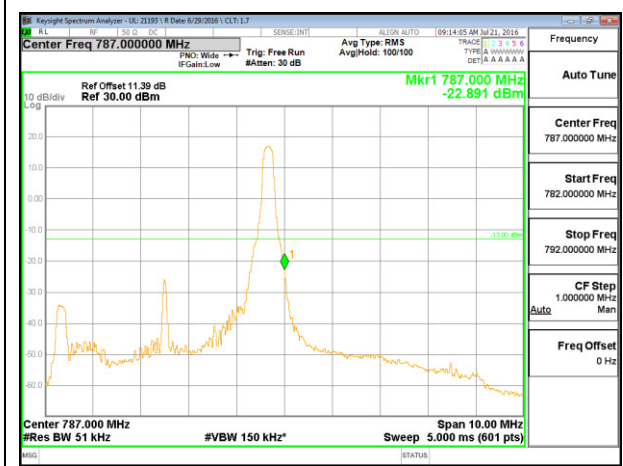

LTE Band 12

LTE B12 1.4MHz QPSK Low Channel 1RB

LTE B12 1.4MHz QPSK High Channel 1RB

LTE B12 1.4MHz QPSK Low Channel FRB

LTE B12 1.4MHz QPSK High Channel FRB

LTE Band 13

LTE B13 5MHz QPSK Low Channel 1RB

LTE B13 5MHz QPSK High Channel 1RB

LTE B13 5MHz QPSK Low Channel FRB

LTE B13 5MHz QPSK High Channel FRB

LTE Band 17

LTE B17 5MHz QPSK Low Channel 1RB

LTE B17 5MHz QPSK High Channel 1RB

LTE B17 5MHz QPSK Low Channel FRB

LTE B17 5MHz QPSK High Channel FRB