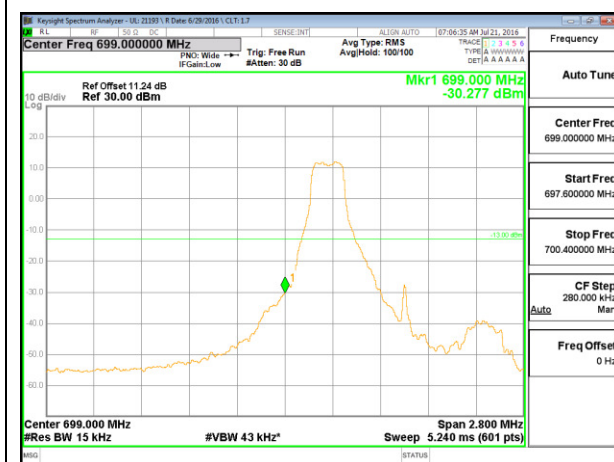

LTE Band 12

LTE B12 1.4MHz QPSK Low Channel 1RB

LTE B12 1.4MHz QPSK High Channel 1RB

LTE B12 1.4MHz QPSK Low Channel FRB

LTE B12 1.4MHz QPSK High Channel FRB

LTE Band 13

LTE B13 5MHz QPSK Low Channel 1RB

LTE B13 5MHz QPSK High Channel 1RB

LTE B13 5MHz QPSK Low Channel FRB

LTE B13 5MHz QPSK High Channel FRB

LTE Band 17

LTE B17 5MHz QPSK Low Channel 1RB

LTE B17 5MHz QPSK High Channel 1RB

LTE B17 5MHz QPSK Low Channel FRB

LTE B17 5MHz QPSK High Channel FRB