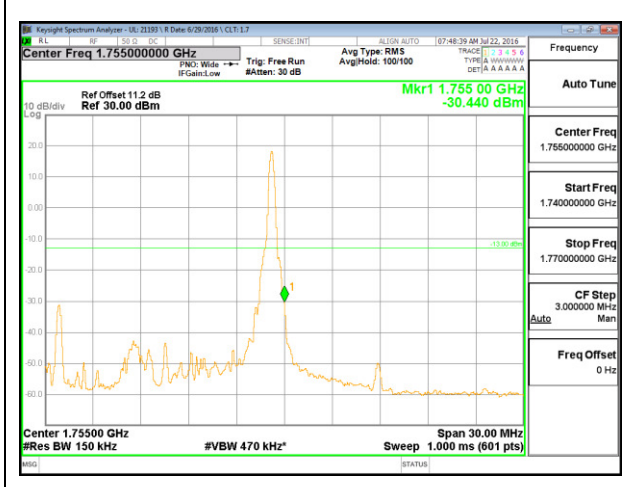

LTE B4 10MHz QPSK Low Channel 1RB

LTE B4 10MHz QPSK High Channel 1RB

LTE B4 10MHz QPSK Low Channel FRB

LTE B4 10MHz QPSK High Channel FRB

LTE B4 10MHz 16QAM Low Channel 1RB

LTE B4 10MHz 16QAM High Channel 1RB

LTE B4 10MHz 16QAM Low Channel FRB

LTE B4 10MHz 16QAM High Channel FRB

LTE B4 15MHz QPSK Low Channel 1RB

LTE B4 15MHz QPSK High Channel 1RB

LTE B4 15MHz QPSK Low Channel FRB

LTE B4 15MHz QPSK High Channel FRB

LTE B4 15MHz 16QAM Low Channel 1RB

LTE B4 15MHz 16QAM High Channel 1RB

LTE B4 15MHz 16QAM Low Channel FRB

LTE B4 15MHz 16QAM High Channel FRB

LTE B4 20MHz QPSK Low Channel 1RB

LTE B4 20MHz QPSK High Channel 1RB