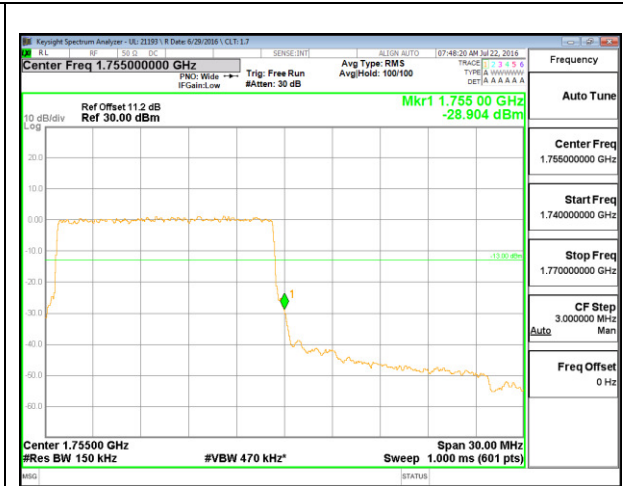

LTE B4 10MHz QPSK Low Channel 1RB

LTE B4 10MHz QPSK High Channel 1RB

LTE B4 10MHz QPSK Low Channel FRB

LTE B4 10MHz QPSK High Channel FRB

LTE B4 10MHz 16QAM Low Channel 1RB

LTE B4 10MHz 16QAM High Channel 1RB

LTE B4 10MHz 16QAM Low Channel FRB

LTE B4 10MHz 16QAM High Channel FRB

LTE B4 15MHz QPSK Low Channel 1RB

LTE B4 15MHz QPSK High Channel 1RB

LTE B4 15MHz QPSK Low Channel FRB

LTE B4 15MHz QPSK High Channel FRB

LTE B4 15MHz 16QAM Low Channel 1RB

LTE B4 15MHz 16QAM High Channel 1RB

LTE B4 15MHz 16QAM Low Channel FRB

LTE B4 15MHz 16QAM High Channel FRB

LTE B4 20MHz QPSK Low Channel 1RB

LTE B4 20MHz QPSK High Channel 1RB

LTE B4 20MHz QPSK Low Channel FRB

LTE B4 20MHz QPSK High Channel FRB

LTE B4 20MHz 16QAM Low Channel 1RB

LTE B4 20MHz 16QAM High Channel 1RB

LTE B4 20MHz 16QAM Low Channel FRB

LTE B4 20MHz 16QAM High Channel FRB