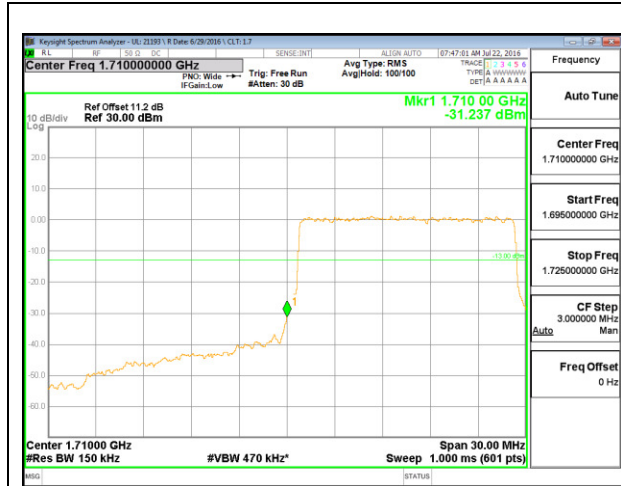

LTE B4 10MHz QPSK Low Channel 1RB

LTE B4 10MHz QPSK High Channel 1RB

LTE B4 10MHz QPSK Low Channel FRB

LTE B4 10MHz QPSK High Channel FRB

LTE B4 10MHz 16QAM Low Channel 1RB

LTE B4 10MHz 16QAM High Channel 1RB

LTE B4 10MHz 16QAM Low Channel FRB

LTE B4 10MHz 16QAM High Channel FRB

LTE B4 15MHz QPSK Low Channel 1RB

LTE B4 15MHz QPSK High Channel 1RB

LTE B4 15MHz QPSK Low Channel FRB

LTE B4 15MHz QPSK High Channel FRB

LTE B4 15MHz 16QAM Low Channel 1RB

LTE B4 15MHz 16QAM High Channel 1RB

LTE B4 15MHz 16QAM Low Channel FRB

LTE B4 15MHz 16QAM High Channel FRB

LTE B4 20MHz QPSK Low Channel 1RB

LTE B4 20MHz QPSK High Channel 1RB

LTE B4 20MHz QPSK Low Channel FRB

LTE B4 20MHz QPSK High Channel FRB

LTE B4 20MHz 16QAM Low Channel 1RB

LTE B4 20MHz 16QAM High Channel 1RB

LTE B4 20MHz 16QAM Low Channel FRB

LTE B4 20MHz 16QAM High Channel FRB