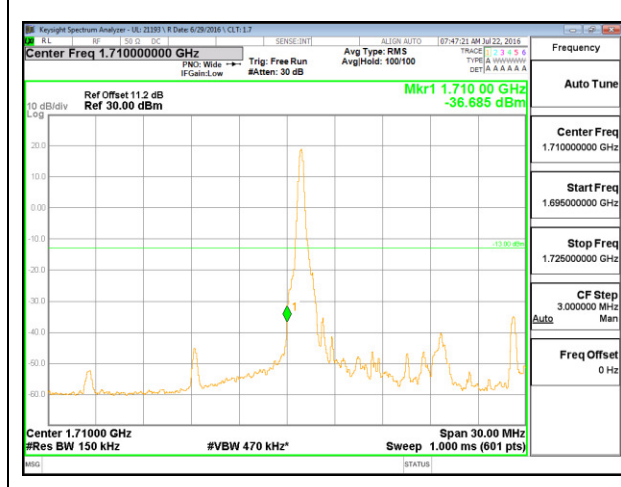

LTE B4 10MHz QPSK Low Channel 1RB

LTE B4 10MHz QPSK High Channel 1RB

LTE B4 10MHz QPSK Low Channel FRB

LTE B4 10MHz QPSK High Channel FRB

LTE B4 10MHz 16QAM Low Channel 1RB

LTE B4 10MHz 16QAM High Channel 1RB

LTE B4 10MHz 16QAM Low Channel FRB

LTE B4 10MHz 16QAM High Channel FRB

LTE B4 15MHz QPSK Low Channel 1RB

LTE B4 15MHz QPSK High Channel 1RB

LTE B4 15MHz QPSK Low Channel FRB

LTE B4 15MHz QPSK High Channel FRB

LTE B4 15MHz 16QAM Low Channel 1RB

LTE B4 15MHz 16QAM High Channel 1RB

LTE B4 15MHz 16QAM Low Channel FRB

LTE B4 15MHz 16QAM High Channel FRB

LTE B4 20MHz QPSK Low Channel 1RB

LTE B4 20MHz QPSK High Channel 1RB