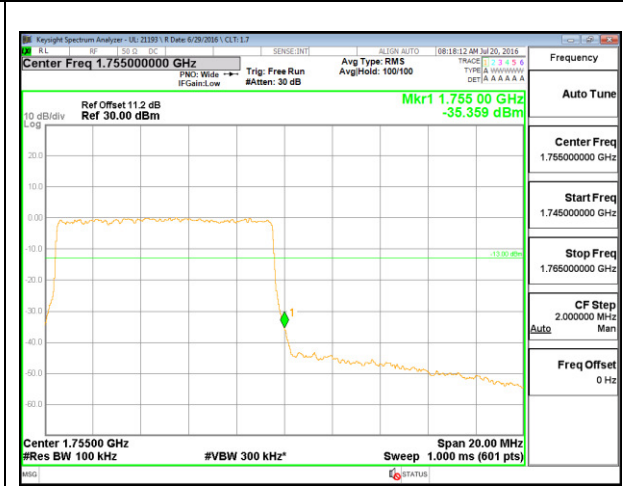

LTE B4 5MHz QPSK High Channel 1RB

LTE B4 5MHz QPSK Low Channel FRB

LTE B4 5MHz QPSK High Channel FRB

LTE B4 5MHz 16QAM Low Channel 1RB

LTE B4 5MHz 16QAM High Channel 1RB

LTE B4 5MHz 16QAM Low Channel FRB

LTE B4 5MHz 16QAM High Channel FRB

LTE B4 10MHz QPSK Low Channel 1RB

LTE B4 10MHz QPSK High Channel 1RB

LTE B4 10MHz QPSK Low Channel FRB

LTE B4 10MHz QPSK High Channel FRB

LTE B4 10MHz 16QAM Low Channel 1RB

LTE B4 10MHz 16QAM High Channel 1RB

LTE B4 10MHz 16QAM Low Channel FRB

LTE B4 10MHz 16QAM High Channel FRB

LTE B4 15MHz QPSK Low Channel 1RB

LTE B4 15MHz QPSK High Channel 1RB

LTE B4 15MHz QPSK Low Channel FRB

LTE B4 15MHz QPSK High Channel FRB

LTE B4 15MHz 16QAM Low Channel 1RB

LTE B4 15MHz 16QAM High Channel 1RB

LTE B4 15MHz 16QAM Low Channel FRB

LTE B4 15MHz 16QAM High Channel FRB

LTE B4 20MHz QPSK Low Channel 1RB

LTE B4 20MHz QPSK High Channel 1RB