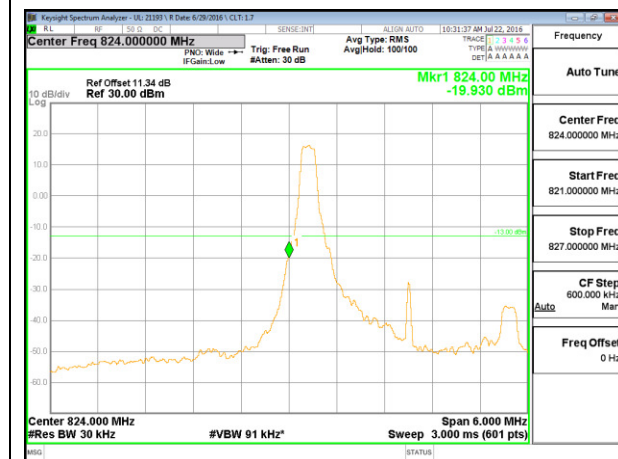

LTE B4 20MHz QPSK Low Channel FRB

LTE B4 20MHz QPSK High Channel FRB

LTE B4 20MHz 16QAM Low Channel 1RB

LTE B4 20MHz 16QAM High Channel 1RB

LTE B4 20MHz 16QAM Low Channel FRB

LTE B4 20MHz 16QAM High Channel FRB

LTE Band 5

LTE B5 1.4MHz QPSK Low Channel 1RB

LTE B5 1.4MHz QPSK High Channel 1RB

LTE B5 1.4MHz QPSK Low Channel FRB

LTE B5 1.4MHz QPSK High Channel FRB

LTE B5 1.4MHz 16QAM Low Channel 1RB

LTE B5 1.4MHz 16QAM High Channel 1RB

LTE B5 1.4MHz 16QAM Low Channel FRB

LTE B5 1.4MHz 16QAM High Channel FRB

LTE B5 3MHz QPSK Low Channel 1RB

LTE B5 3MHz QPSK High Channel 1RB

LTE B5 3MHz QPSK Low Channel FRB

LTE B5 3MHz QPSK High Channel FRB