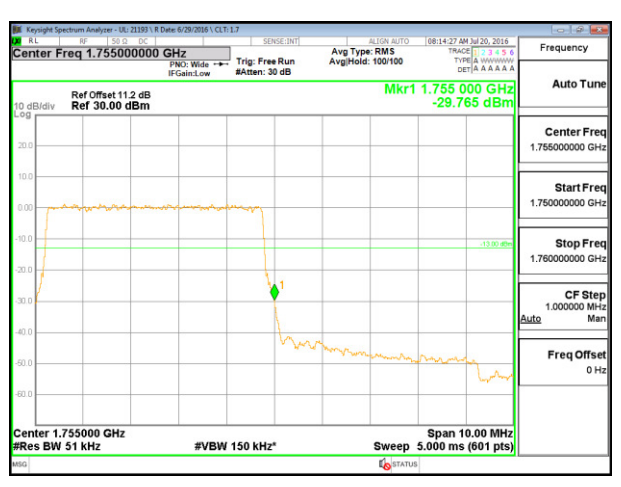

LTE B4 1.4MHz 16QAM Low Channel 1RB

LTE B4 1.4MHz 16QAM High Channel 1RB

LTE B4 1.4MHz 16QAM Low Channel FRB

LTE B4 1.4MHz 16QAM High Channel FRB

LTE B4 3MHz QPSK Low Channel 1RB

LTE B4 3MHz QPSK High Channel 1RB

LTE B4 3MHz QPSK Low Channel FRB

LTE B4 3MHz QPSK High Channel FRB

LTE B4 3MHz 16QAM Low Channel 1RB

LTE B4 3MHz 16QAM High Channel 1RB

LTE B4 3MHz 16QAM Low Channel FRB

LTE B4 3MHz 16QAM High Channel FRB

LTE B4 5MHz QPSK Low Channel 1RB

LTE B4 5MHz QPSK High Channel 1RB

LTE B4 5MHz QPSK Low Channel FRB

LTE B4 5MHz QPSK High Channel FRB

LTE B4 5MHz 16QAM Low Channel 1RB

LTE B4 5MHz 16QAM High Channel 1RB

LTE B4 5MHz 16QAM Low Channel FRB

LTE B4 5MHz 16QAM High Channel FRB

LTE B4 10MHz QPSK Low Channel 1RB

LTE B4 10MHz QPSK High Channel 1RB

LTE B4 10MHz QPSK Low Channel FRB

LTE B4 10MHz QPSK High Channel FRB

LTE B4 10MHz 16QAM Low Channel 1RB

LTE B4 10MHz 16QAM High Channel 1RB