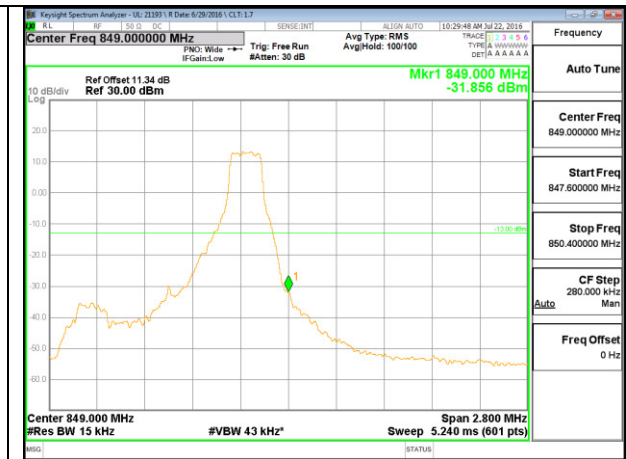

LTE B4 15MHz 16QAM Low Channel 1RB

LTE B4 15MHz 16QAM High Channel 1RB

LTE B4 15MHz 16QAM Low Channel FRB

LTE B4 15MHz 16QAM High Channel FRB

LTE B4 20MHz QPSK Low Channel 1RB

LTE B4 20MHz QPSK High Channel 1RB

LTE B4 20MHz QPSK Low Channel FRB

LTE B4 20MHz QPSK High Channel FRB

LTE B4 20MHz 16QAM Low Channel 1RB

LTE B4 20MHz 16QAM High Channel 1RB

LTE B4 20MHz 16QAM Low Channel FRB

LTE B4 20MHz 16QAM High Channel FRB

LTE Band 5

LTE B5 1.4MHz QPSK Low Channel 1RB

LTE B5 1.4MHz QPSK High Channel 1RB

LTE B5 1.4MHz QPSK Low Channel FRB

LTE B5 1.4MHz QPSK High Channel FRB

LTE B5 1.4MHz 16QAM Low Channel 1RB

LTE B5 1.4MHz 16QAM High Channel 1RB