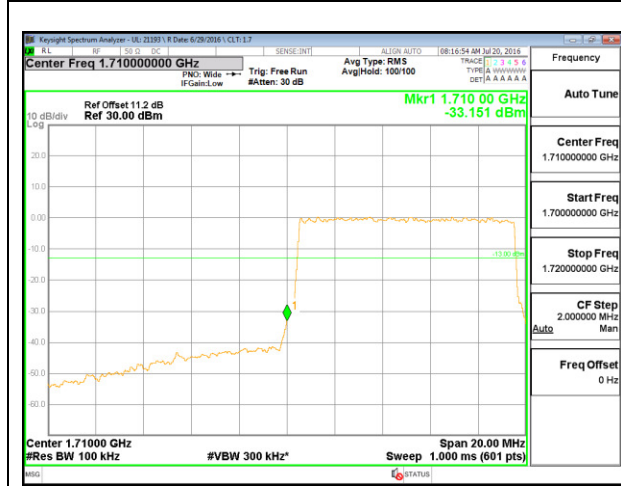

LTE B4 5MHz QPSK High Channel 1RB

LTE B4 5MHz QPSK Low Channel FRB

LTE B4 5MHz QPSK High Channel FRB

LTE B4 5MHz 16QAM Low Channel 1RB

LTE B4 5MHz 16QAM High Channel 1RB

LTE B4 5MHz 16QAM Low Channel FRB

LTE B4 5MHz 16QAM High Channel FRB

LTE B4 10MHz QPSK Low Channel 1RB

LTE B4 10MHz QPSK High Channel 1RB

LTE B4 10MHz QPSK Low Channel FRB

LTE B4 10MHz QPSK High Channel FRB

LTE B4 10MHz 16QAM Low Channel 1RB

LTE B4 10MHz 16QAM High Channel 1RB

LTE B4 10MHz 16QAM Low Channel FRB

LTE B4 10MHz 16QAM High Channel FRB

LTE B4 15MHz QPSK Low Channel 1RB

LTE B4 15MHz QPSK High Channel 1RB

LTE B4 15MHz QPSK Low Channel FRB

LTE B4 15MHz QPSK High Channel FRB

LTE B4 15MHz 16QAM Low Channel 1RB

LTE B4 15MHz 16QAM High Channel 1RB

LTE B4 15MHz 16QAM Low Channel FRB

LTE B4 15MHz 16QAM High Channel FRB

LTE B4 20MHz QPSK Low Channel 1RB

LTE B4 20MHz QPSK High Channel 1RB