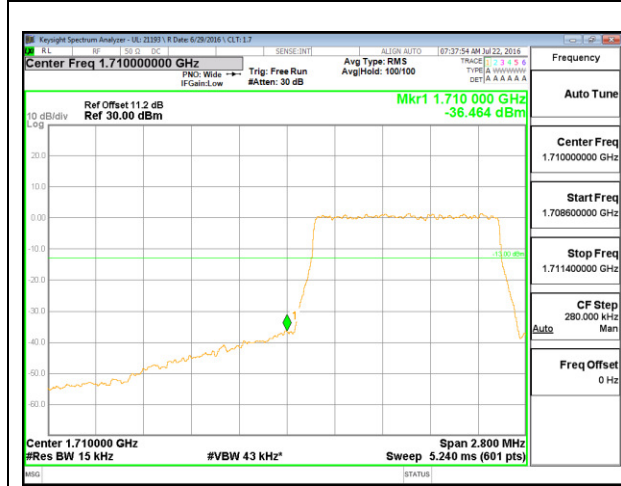

LTE B4 1.4MHz 16QAM Low Channel 1RB

LTE B4 1.4MHz 16QAM High Channel 1RB

LTE B4 1.4MHz 16QAM Low Channel FRB

LTE B4 1.4MHz 16QAM High Channel FRB

LTE B4 3MHz QPSK Low Channel 1RB

LTE B4 3MHz QPSK High Channel 1RB

LTE B4 3MHz QPSK Low Channel FRB

LTE B4 3MHz QPSK High Channel FRB

LTE B4 3MHz 16QAM Low Channel 1RB

LTE B4 3MHz 16QAM High Channel 1RB

LTE B4 3MHz 16QAM Low Channel FRB

LTE B4 3MHz 16QAM High Channel FRB

LTE B4 5MHz QPSK Low Channel 1RB

LTE B4 5MHz QPSK High Channel 1RB

LTE B4 5MHz QPSK Low Channel FRB

LTE B4 5MHz QPSK High Channel FRB

LTE B4 5MHz 16QAM Low Channel 1RB

LTE B4 5MHz 16QAM High Channel 1RB

LTE B4 5MHz 16QAM Low Channel FRB

LTE B4 5MHz 16QAM High Channel FRB