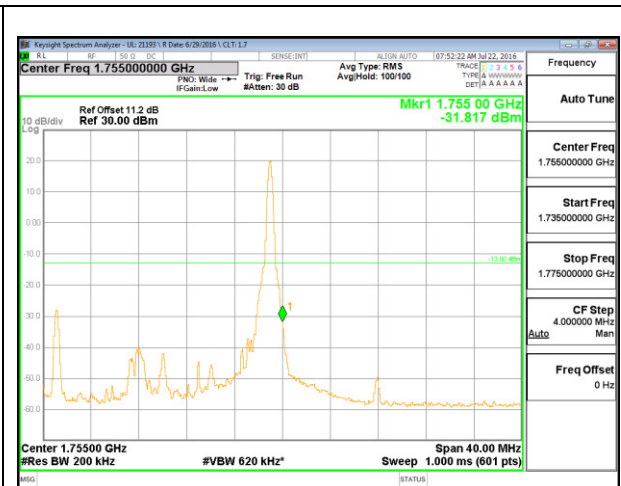

LTE B4 15MHz 16QAM Low Channel 1RB

LTE B4 15MHz 16QAM High Channel 1RB

LTE B4 15MHz 16QAM Low Channel FRB

LTE B4 15MHz 16QAM High Channel FRB

LTE B4 20MHz QPSK Low Channel 1RB

LTE B4 20MHz QPSK High Channel 1RB

LTE B4 20MHz QPSK Low Channel FRB

LTE B4 20MHz QPSK High Channel FRB

LTE B4 20MHz 16QAM Low Channel 1RB

LTE B4 20MHz 16QAM High Channel 1RB

LTE B4 20MHz 16QAM Low Channel FRB

LTE B4 20MHz 16QAM High Channel FRB