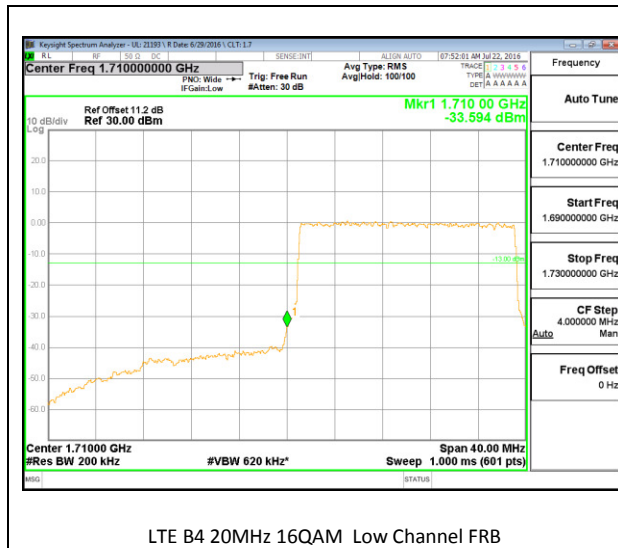

LTE B4 15MHz 16QAM Low Channel 1RB

LTE B4 15MHz 16QAM High Channel 1RB

LTE B4 15MHz 16QAM Low Channel FRB

LTE B4 15MHz 16QAM High Channel FRB

LTE B4 20MHz QPSK Low Channel 1RB

LTE B4 20MHz QPSK High Channel 1RB

LTE B4 20MHz QPSK Low Channel FRB

LTE B4 20MHz QPSK High Channel FRB

LTE B4 20MHz 16QAM Low Channel 1RB

LTE B4 20MHz 16QAM High Channel 1RB

LTE B4 20MHz 16QAM Low Channel FRB

LTE B4 20MHz 16QAM High Channel FRB

LTE Band 5

LTE B5 1.4MHz QPSK Low Channel 1RB

LTE B5 1.4MHz QPSK High Channel 1RB

LTE B5 1.4MHz QPSK Low Channel FRB

LTE B5 1.4MHz QPSK High Channel FRB

LTE B5 1.4MHz 16QAM Low Channel 1RB

LTE B5 1.4MHz 16QAM High Channel 1RB

LTE B5 1.4MHz 16QAM Low Channel FRB

LTE B5 1.4MHz 16QAM High Channel FRB

LTE B5 3MHz QPSK Low Channel 1RB

LTE B5 3MHz QPSK High Channel 1RB

LTE B5 3MHz QPSK Low Channel FRB

LTE B5 3MHz QPSK High Channel FRB