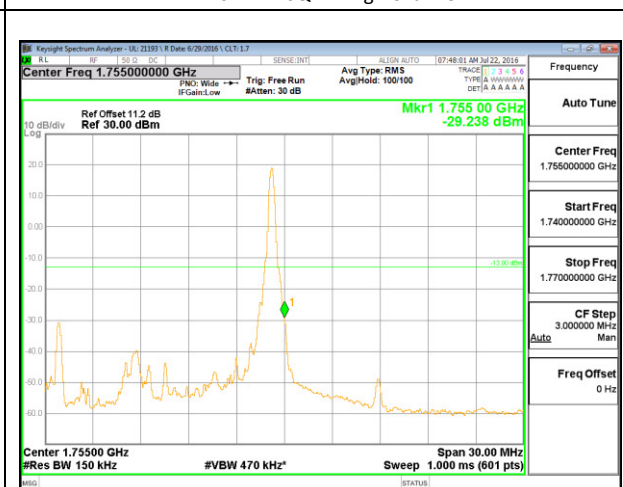

LTE B4 5MHz QPSK High Channel 1RB

LTE B4 5MHz QPSK Low Channel FRB

LTE B4 5MHz QPSK High Channel FRB

LTE B4 5MHz 16QAM Low Channel 1RB

LTE B4 5MHz 16QAM High Channel 1RB

LTE B4 5MHz 16QAM Low Channel FRB

LTE B4 5MHz 16QAM High Channel FRB

LTE B4 10MHz QPSK Low Channel 1RB

LTE B4 10MHz QPSK High Channel 1RB

LTE B4 10MHz QPSK Low Channel FRB

LTE B4 10MHz QPSK High Channel FRB

LTE B4 10MHz 16QAM Low Channel 1RB

LTE B4 10MHz 16QAM High Channel 1RB

LTE B4 10MHz 16QAM Low Channel FRB

LTE B4 10MHz 16QAM High Channel FRB

LTE B4 15MHz QPSK Low Channel 1RB

LTE B4 15MHz QPSK High Channel 1RB

LTE B4 15MHz QPSK Low Channel FRB

LTE B4 15MHz QPSK High Channel FRB