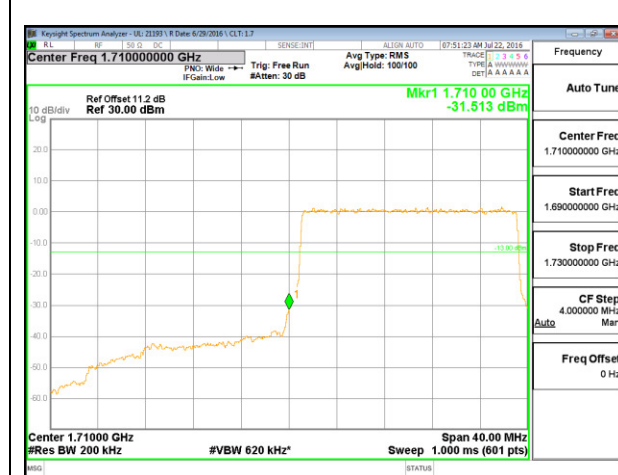

LTE B4 10MHz 16QAM Low Channel FRB

LTE B4 10MHz 16QAM High Channel FRB

LTE B4 15MHz QPSK Low Channel 1RB

LTE B4 15MHz QPSK High Channel 1RB

LTE B4 15MHz QPSK Low Channel FRB

LTE B4 15MHz QPSK High Channel FRB

LTE B4 15MHz 16QAM Low Channel 1RB

LTE B4 15MHz 16QAM High Channel 1RB

LTE B4 15MHz 16QAM Low Channel FRB

LTE B4 15MHz 16QAM High Channel FRB

LTE B4 20MHz QPSK Low Channel 1RB

LTE B4 20MHz QPSK High Channel 1RB

LTE B4 20MHz QPSK Low Channel FRB

LTE B4 20MHz QPSK High Channel FRB

LTE B4 20MHz 16QAM Low Channel 1RB

LTE B4 20MHz 16QAM High Channel 1RB

LTE B4 20MHz 16QAM Low Channel FRB

LTE B4 20MHz 16QAM High Channel FRB