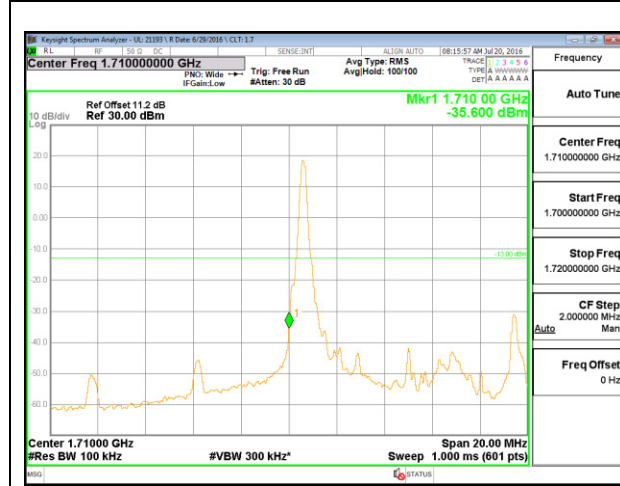

LTE B4 3MHz QPSK Low Channel FRB

LTE B4 3MHz QPSK High Channel FRB

LTE B4 3MHz 16QAM Low Channel 1RB

LTE B4 3MHz 16QAM High Channel 1RB

LTE B4 3MHz 16QAM Low Channel FRB

LTE B4 3MHz 16QAM High Channel FRB

LTE B4 5MHz QPSK Low Channel 1RB

LTE B4 5MHz QPSK High Channel 1RB

LTE B4 5MHz QPSK Low Channel FRB

LTE B4 5MHz QPSK High Channel FRB

LTE B4 5MHz 16QAM Low Channel 1RB

LTE B4 5MHz 16QAM High Channel 1RB

LTE B4 5MHz 16QAM Low Channel FRB

LTE B4 5MHz 16QAM High Channel FRB

LTE B4 10MHz QPSK Low Channel 1RB

LTE B4 10MHz QPSK High Channel 1RB

LTE B4 10MHz QPSK Low Channel FRB

LTE B4 10MHz QPSK High Channel FRB

LTE B4 10MHz 16QAM Low Channel 1RB

LTE B4 10MHz 16QAM High Channel 1RB