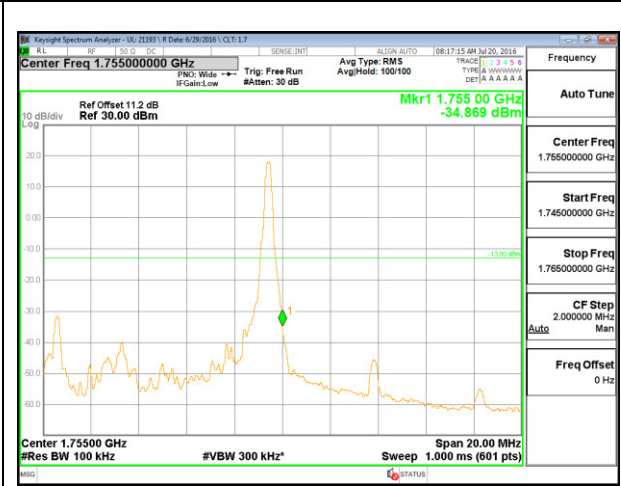

LTE B4 3MHz QPSK Low Channel FRB

LTE B4 3MHz QPSK High Channel FRB

LTE B4 3MHz 16QAM Low Channel 1RB

LTE B4 3MHz 16QAM High Channel 1RB

LTE B4 3MHz 16QAM Low Channel FRB

LTE B4 3MHz 16QAM High Channel FRB

LTE B4 5MHz QPSK Low Channel 1RB

LTE B4 5MHz QPSK High Channel 1RB

LTE B4 5MHz QPSK Low Channel FRB

LTE B4 5MHz QPSK High Channel FRB

LTE B4 5MHz 16QAM Low Channel 1RB

LTE B4 5MHz 16QAM High Channel 1RB

LTE B4 5MHz 16QAM Low Channel FRB

LTE B4 5MHz 16QAM High Channel FRB

LTE B4 10MHz QPSK Low Channel 1RB

LTE B4 10MHz QPSK High Channel 1RB

LTE B4 10MHz QPSK Low Channel FRB

LTE B4 10MHz QPSK High Channel FRB

LTE B4 10MHz 16QAM Low Channel 1RB

LTE B4 10MHz 16QAM High Channel 1RB