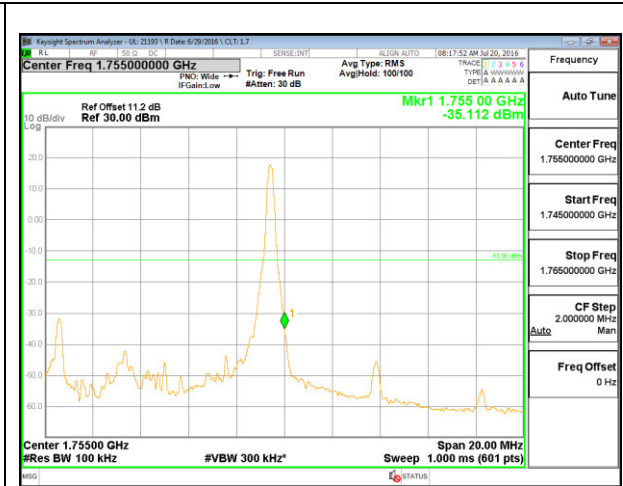

LTE B4 5MHz QPSK High Channel 1RB

LTE B4 5MHz QPSK Low Channel FRB

LTE B4 5MHz QPSK High Channel FRB

LTE B4 5MHz 16QAM Low Channel 1RB

LTE B4 5MHz 16QAM High Channel 1RB

LTE B4 5MHz 16QAM Low Channel FRB

LTE B4 5MHz 16QAM High Channel FRB

LTE B4 10MHz QPSK Low Channel 1RB

LTE B4 10MHz QPSK High Channel 1RB

LTE B4 10MHz QPSK Low Channel FRB

LTE B4 10MHz QPSK High Channel FRB

LTE B4 10MHz 16QAM Low Channel 1RB

LTE B4 10MHz 16QAM High Channel 1RB

LTE B4 10MHz 16QAM Low Channel FRB

LTE B4 10MHz 16QAM High Channel FRB

LTE B4 15MHz QPSK Low Channel 1RB

LTE B4 15MHz QPSK High Channel 1RB

LTE B4 15MHz QPSK Low Channel FRB

LTE B4 15MHz QPSK High Channel FRB