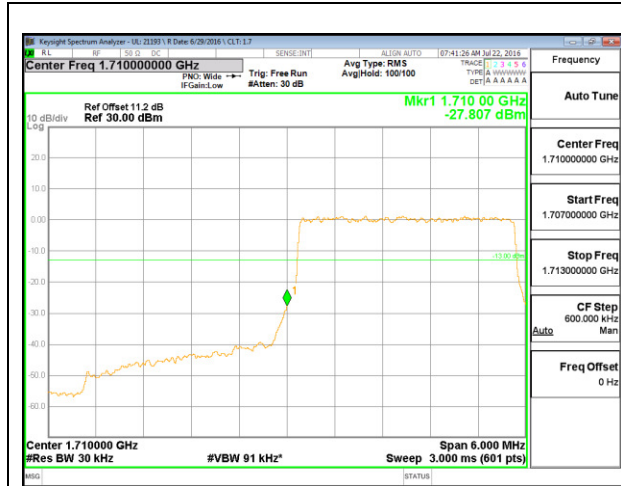

LTE B4 1.4MHz 16QAM Low Channel 1RB

LTE B4 1.4MHz 16QAM High Channel 1RB

LTE B4 1.4MHz 16QAM Low Channel FRB

LTE B4 1.4MHz 16QAM High Channel FRB

LTE B4 3MHz QPSK Low Channel 1RB

LTE B4 3MHz QPSK High Channel 1RB

LTE B4 3MHz QPSK Low Channel FRB

LTE B4 3MHz QPSK High Channel FRB

LTE B4 3MHz 16QAM Low Channel 1RB

LTE B4 3MHz 16QAM High Channel 1RB

LTE B4 3MHz 16QAM Low Channel FRB

LTE B4 3MHz 16QAM High Channel FRB

LTE B4 5MHz QPSK Low Channel 1RB

LTE B4 5MHz QPSK High Channel 1RB

LTE B4 5MHz QPSK Low Channel FRB

LTE B4 5MHz QPSK High Channel FRB

LTE B4 5MHz 16QAM Low Channel 1RB

LTE B4 5MHz 16QAM High Channel 1RB

LTE B4 5MHz 16QAM Low Channel FRB

LTE B4 5MHz 16QAM High Channel FRB