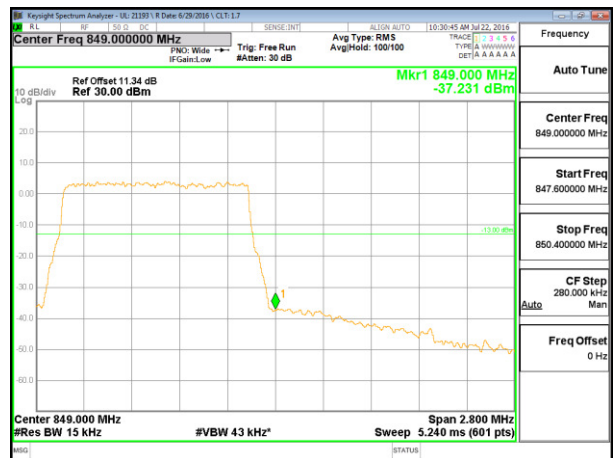

LTE B4 20MHz QPSK Low Channel FRB

LTE B4 20MHz QPSK High Channel FRB

LTE B4 20MHz 16QAM Low Channel 1RB

LTE B4 20MHz 16QAM High Channel 1RB

LTE B4 20MHz 16QAM Low Channel FRB

LTE B4 20MHz 16QAM High Channel FRB

LTE Band 5

LTE B5 1.4MHz QPSK Low Channel 1RB

LTE B5 1.4MHz QPSK High Channel 1RB

LTE B5 1.4MHz QPSK Low Channel FRB

LTE B5 1.4MHz QPSK High Channel FRB

LTE B5 1.4MHz 16QAM Low Channel 1RB

LTE B5 1.4MHz 16QAM High Channel 1RB

LTE B5 1.4MHz 16QAM Low Channel FRB

LTE B5 1.4MHz 16QAM High Channel FRB

LTE B5 3MHz QPSK Low Channel 1RB

LTE B5 3MHz QPSK High Channel 1RB

LTE B5 3MHz QPSK Low Channel FRB

LTE B5 3MHz QPSK High Channel FRB