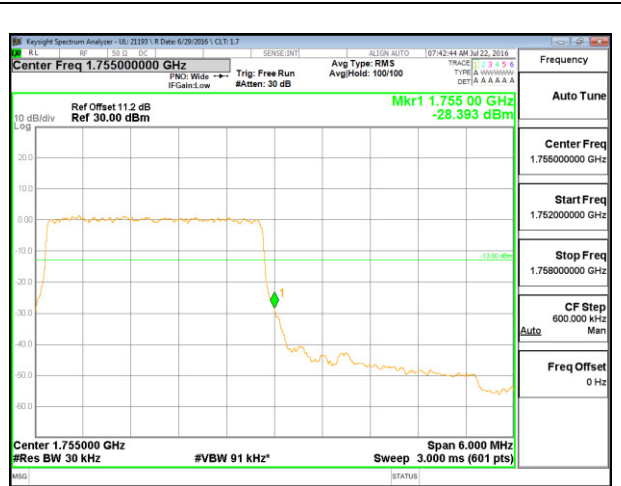

LTE B4 1.4MHz 16QAM Low Channel 1RB

LTE B4 1.4MHz 16QAM High Channel 1RB

LTE B4 1.4MHz 16QAM Low Channel FRB

LTE B4 1.4MHz 16QAM High Channel FRB

LTE B4 3MHz QPSK Low Channel 1RB

LTE B4 3MHz QPSK High Channel 1RB

LTE B4 3MHz QPSK Low Channel FRB

LTE B4 3MHz QPSK High Channel FRB

LTE B4 3MHz 16QAM Low Channel 1RB

LTE B4 3MHz 16QAM High Channel 1RB

LTE B4 3MHz 16QAM Low Channel FRB

LTE B4 3MHz 16QAM High Channel FRB

LTE B4 5MHz QPSK Low Channel 1RB

LTE B4 5MHz QPSK High Channel 1RB

LTE B4 5MHz QPSK Low Channel FRB

LTE B4 5MHz QPSK High Channel FRB

LTE B4 5MHz 16QAM Low Channel 1RB

LTE B4 5MHz 16QAM High Channel 1RB

LTE B4 5MHz 16QAM Low Channel FRB

LTE B4 5MHz 16QAM High Channel FRB