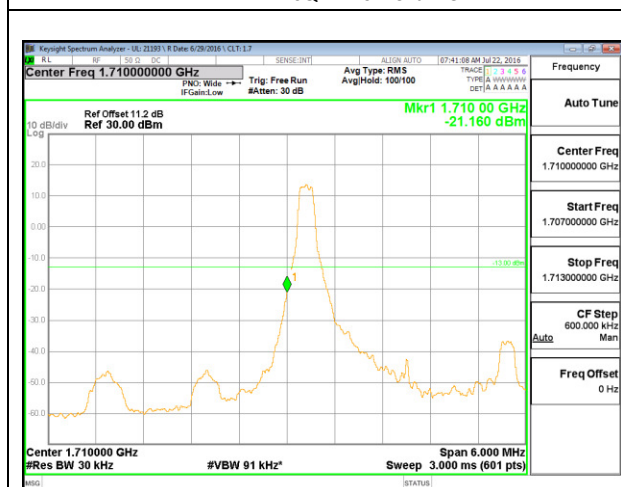

LTE B4 1.4MHz 16QAM Low Channel 1RB

LTE B4 1.4MHz 16QAM High Channel 1RB

LTE B4 1.4MHz 16QAM Low Channel FRB

LTE B4 1.4MHz 16QAM High Channel FRB

LTE B4 3MHz QPSK Low Channel 1RB

LTE B4 3MHz QPSK High Channel 1RB

LTE B4 3MHz QPSK Low Channel FRB

LTE B4 3MHz QPSK High Channel FRB

LTE B4 3MHz 16QAM Low Channel 1RB

LTE B4 3MHz 16QAM High Channel 1RB

LTE B4 3MHz 16QAM Low Channel FRB

LTE B4 3MHz 16QAM High Channel FRB

LTE B4 5MHz QPSK Low Channel 1RB

LTE B4 5MHz QPSK High Channel 1RB

LTE B4 5MHz QPSK Low Channel FRB

LTE B4 5MHz QPSK High Channel FRB

LTE B4 5MHz 16QAM Low Channel 1RB

LTE B4 5MHz 16QAM High Channel 1RB

LTE B4 5MHz 16QAM Low Channel FRB

LTE B4 5MHz 16QAM High Channel FRB