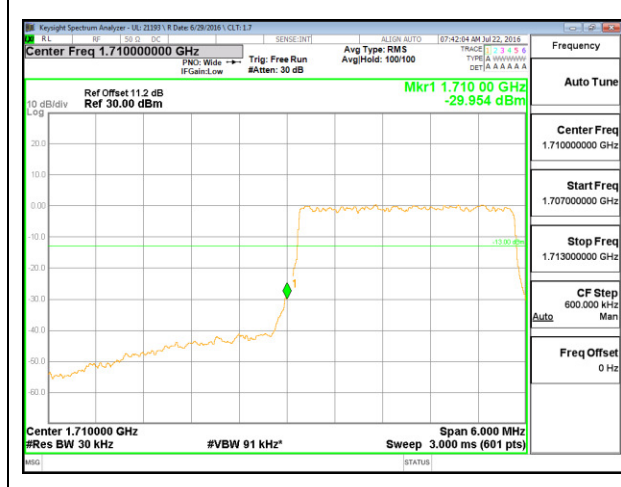

LTE B4 1.4MHz 16QAM Low Channel 1RB

LTE B4 1.4MHz 16QAM High Channel 1RB

LTE B4 1.4MHz 16QAM Low Channel FRB

LTE B4 1.4MHz 16QAM High Channel FRB

LTE B4 3MHz QPSK Low Channel 1RB

LTE B4 3MHz QPSK High Channel 1RB

LTE B4 3MHz QPSK Low Channel FRB

LTE B4 3MHz QPSK High Channel FRB

LTE B4 3MHz 16QAM Low Channel 1RB

LTE B4 3MHz 16QAM High Channel 1RB

LTE B4 3MHz 16QAM Low Channel FRB

LTE B4 3MHz 16QAM High Channel FRB

LTE B4 5MHz QPSK Low Channel 1RB

LTE B4 5MHz QPSK High Channel 1RB

LTE B4 5MHz QPSK Low Channel FRB

LTE B4 5MHz QPSK High Channel FRB

LTE B4 5MHz 16QAM Low Channel 1RB

LTE B4 5MHz 16QAM High Channel 1RB

LTE B4 5MHz 16QAM Low Channel FRB

LTE B4 5MHz 16QAM High Channel FRB

LTE B4 10MHz QPSK Low Channel 1RB

LTE B4 10MHz QPSK High Channel 1RB

LTE B4 10MHz QPSK Low Channel FRB

LTE B4 10MHz QPSK High Channel FRB

LTE B4 10MHz 16QAM Low Channel 1RB

LTE B4 10MHz 16QAM High Channel 1RB