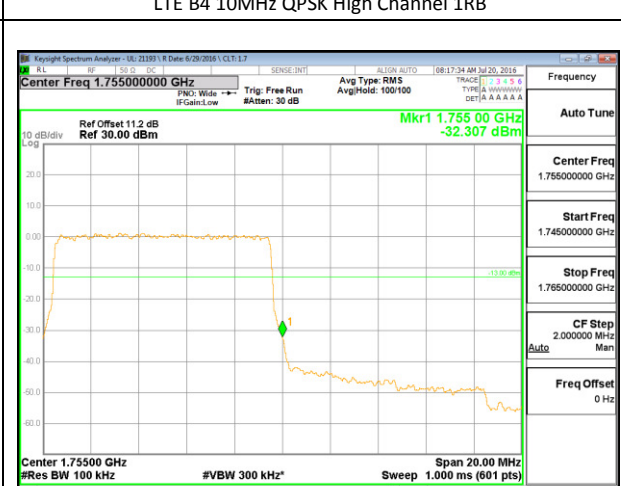

LTE B4 3MHz QPSK Low Channel FRB

LTE B4 3MHz QPSK High Channel FRB

LTE B4 3MHz 16QAM Low Channel 1RB

LTE B4 3MHz 16QAM High Channel 1RB

LTE B4 3MHz 16QAM Low Channel FRB

LTE B4 3MHz 16QAM High Channel FRB

LTE B4 5MHz QPSK Low Channel 1RB

LTE B4 5MHz QPSK High Channel 1RB

LTE B4 5MHz QPSK Low Channel FRB

LTE B4 5MHz QPSK High Channel FRB

LTE B4 5MHz 16QAM Low Channel 1RB

LTE B4 5MHz 16QAM High Channel 1RB

LTE B4 5MHz 16QAM Low Channel FRB

LTE B4 5MHz 16QAM High Channel FRB

LTE B4 10MHz QPSK Low Channel 1RB

LTE B4 10MHz QPSK High Channel 1RB

LTE B4 10MHz QPSK Low Channel FRB

LTE B4 10MHz QPSK High Channel FRB

LTE B4 10MHz 16QAM Low Channel 1RB

LTE B4 10MHz 16QAM High Channel 1RB

LTE B4 10MHz 16QAM Low Channel FRB

LTE B4 10MHz 16QAM High Channel FRB

LTE B4 15MHz QPSK Low Channel 1RB

LTE B4 15MHz QPSK High Channel 1RB

LTE B4 15MHz QPSK Low Channel FRB

LTE B4 15MHz QPSK High Channel FRB