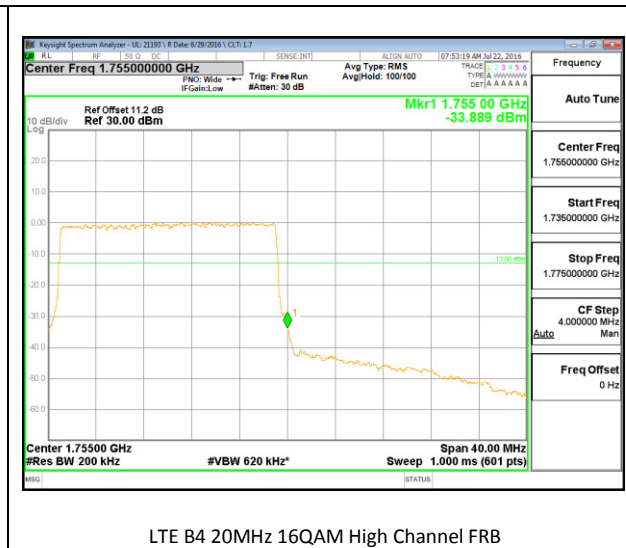

LTE B4 15MHz 16QAM Low Channel 1RB

LTE B4 15MHz 16QAM High Channel 1RB

LTE B4 15MHz 16QAM Low Channel FRB

LTE B4 15MHz 16QAM High Channel FRB

LTE B4 20MHz QPSK Low Channel 1RB

LTE B4 20MHz QPSK High Channel 1RB

LTE B4 20MHz QPSK Low Channel FRB

LTE B4 20MHz QPSK High Channel FRB

LTE B4 20MHz 16QAM Low Channel 1RB

LTE B4 20MHz 16QAM High Channel 1RB

LTE B4 20MHz 16QAM Low Channel FRB

LTE B4 20MHz 16QAM High Channel FRB

LTE Band 5

LTE B5 1.4MHz QPSK Low Channel 1RB

LTE B5 1.4MHz QPSK High Channel 1RB

LTE B5 1.4MHz QPSK Low Channel FRB

LTE B5 1.4MHz QPSK High Channel FRB

LTE B5 1.4MHz 16QAM Low Channel 1RB

LTE B5 1.4MHz 16QAM High Channel 1RB

LTE B5 1.4MHz 16QAM Low Channel FRB

LTE B5 1.4MHz 16QAM High Channel FRB

LTE B5 3MHz QPSK Low Channel 1RB

LTE B5 3MHz QPSK High Channel 1RB

LTE B5 3MHz QPSK Low Channel FRB

LTE B5 3MHz QPSK High Channel FRB