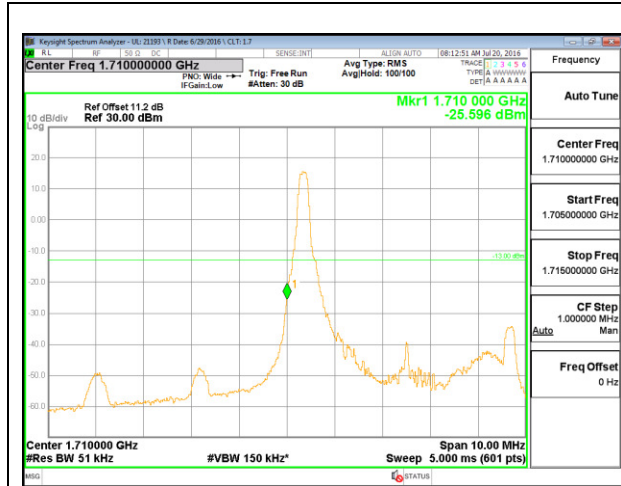

LTE B4 1.4MHz 16QAM Low Channel 1RB

LTE B4 1.4MHz 16QAM High Channel 1RB

LTE B4 1.4MHz 16QAM Low Channel FRB

LTE B4 1.4MHz 16QAM High Channel FRB

LTE B4 3MHz QPSK Low Channel 1RB

LTE B4 3MHz QPSK High Channel 1RB

LTE B4 3MHz QPSK Low Channel FRB

LTE B4 3MHz QPSK High Channel FRB

LTE B4 3MHz 16QAM Low Channel 1RB

LTE B4 3MHz 16QAM High Channel 1RB

LTE B4 3MHz 16QAM Low Channel FRB

LTE B4 3MHz 16QAM High Channel FRB

LTE B4 5MHz QPSK Low Channel 1RB

LTE B4 5MHz QPSK High Channel 1RB

LTE B4 5MHz QPSK Low Channel FRB

LTE B4 5MHz QPSK High Channel FRB

LTE B4 5MHz 16QAM Low Channel 1RB

LTE B4 5MHz 16QAM High Channel 1RB

LTE B4 5MHz 16QAM Low Channel FRB

LTE B4 5MHz 16QAM High Channel FRB

LTE B4 10MHz QPSK Low Channel 1RB

LTE B4 10MHz QPSK High Channel 1RB

LTE B4 10MHz QPSK Low Channel FRB

LTE B4 10MHz QPSK High Channel FRB

LTE B4 10MHz 16QAM Low Channel 1RB

LTE B4 10MHz 16QAM High Channel 1RB