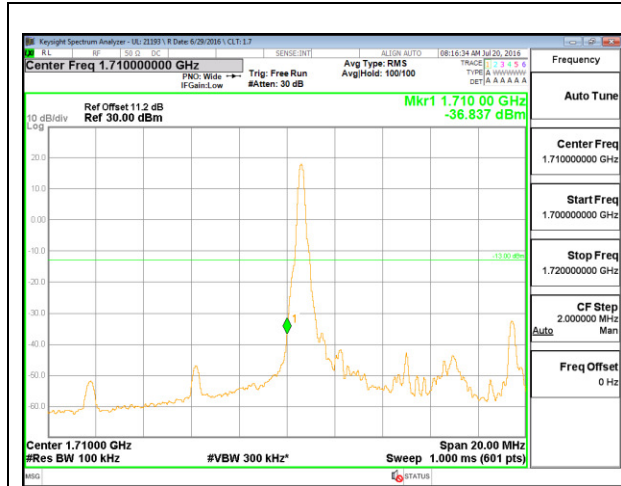

LTE B4 5MHz QPSK High Channel 1RB

LTE B4 5MHz QPSK Low Channel FRB

LTE B4 5MHz QPSK High Channel FRB

LTE B4 5MHz 16QAM Low Channel 1RB

LTE B4 5MHz 16QAM High Channel 1RB

LTE B4 5MHz 16QAM Low Channel FRB

LTE B4 5MHz 16QAM High Channel FRB

LTE B4 10MHz QPSK Low Channel 1RB

LTE B4 10MHz QPSK High Channel 1RB

LTE B4 10MHz QPSK Low Channel FRB

LTE B4 10MHz QPSK High Channel FRB

LTE B4 10MHz 16QAM Low Channel 1RB

LTE B4 10MHz 16QAM High Channel 1RB

LTE B4 10MHz 16QAM Low Channel FRB

LTE B4 10MHz 16QAM High Channel FRB

LTE B4 15MHz QPSK Low Channel 1RB

LTE B4 15MHz QPSK High Channel 1RB

LTE B4 15MHz QPSK Low Channel FRB

LTE B4 15MHz QPSK High Channel FRB