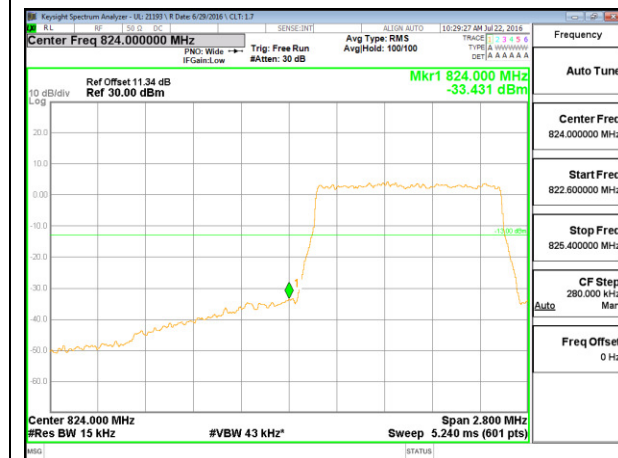

LTE B4 20MHz QPSK Low Channel FRB

LTE B4 20MHz QPSK High Channel FRB

LTE B4 20MHz 16QAM Low Channel 1RB

LTE B4 20MHz 16QAM High Channel 1RB

LTE B4 20MHz 16QAM Low Channel FRB

LTE B4 20MHz 16QAM High Channel FRB

LTE Band 5

LTE B5 1.4MHz QPSK Low Channel 1RB

LTE B5 1.4MHz QPSK High Channel 1RB

LTE B5 1.4MHz QPSK Low Channel FRB

LTE B5 1.4MHz QPSK High Channel FRB

LTE B5 1.4MHz 16QAM Low Channel 1RB

LTE B5 1.4MHz 16QAM High Channel 1RB

LTE B5 1.4MHz 16QAM Low Channel FRB

LTE B5 1.4MHz 16QAM High Channel FRB

LTE B5 3MHz QPSK Low Channel 1RB

LTE B5 3MHz QPSK High Channel 1RB

LTE B5 3MHz QPSK Low Channel FRB

LTE B5 3MHz QPSK High Channel FRB