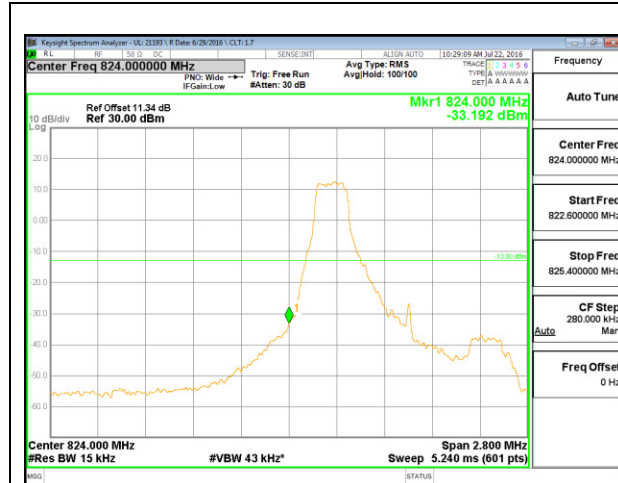

LTE B4 20MHz QPSK Low Channel FRB

LTE B4 20MHz QPSK High Channel FRB

LTE B4 20MHz 16QAM Low Channel 1RB

LTE B4 20MHz 16QAM High Channel 1RB

LTE B4 20MHz 16QAM Low Channel FRB

LTE B4 20MHz 16QAM High Channel FRB

LTE Band 5

LTE B5 1.4MHz QPSK Low Channel 1RB

LTE B5 1.4MHz QPSK High Channel 1RB

LTE B5 1.4MHz QPSK Low Channel FRB

LTE B5 1.4MHz QPSK High Channel FRB

LTE B5 1.4MHz 16QAM Low Channel 1RB

LTE B5 1.4MHz 16QAM High Channel 1RB

LTE B5 1.4MHz 16QAM Low Channel FRB

LTE B5 1.4MHz 16QAM High Channel FRB

LTE B5 3MHz QPSK Low Channel 1RB

LTE B5 3MHz QPSK High Channel 1RB

LTE B5 3MHz QPSK Low Channel FRB

LTE B5 3MHz QPSK High Channel FRB