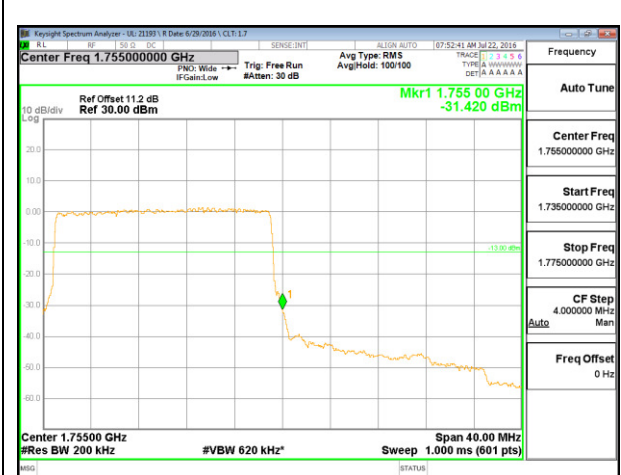

LTE B4 10MHz 16QAM Low Channel FRB

LTE B4 10MHz 16QAM High Channel FRB

LTE B4 15MHz QPSK Low Channel 1RB

LTE B4 15MHz QPSK High Channel 1RB

LTE B4 15MHz QPSK Low Channel FRB

LTE B4 15MHz QPSK High Channel FRB

LTE B4 15MHz 16QAM Low Channel 1RB

LTE B4 15MHz 16QAM High Channel 1RB

LTE B4 15MHz 16QAM Low Channel FRB

LTE B4 15MHz 16QAM High Channel FRB

LTE B4 20MHz QPSK Low Channel 1RB

LTE B4 20MHz QPSK High Channel 1RB

LTE B4 20MHz QPSK Low Channel FRB

LTE B4 20MHz QPSK High Channel FRB

LTE B4 20MHz 16QAM Low Channel 1RB

LTE B4 20MHz 16QAM High Channel 1RB

LTE B4 20MHz 16QAM Low Channel FRB

LTE B4 20MHz 16QAM High Channel FRB