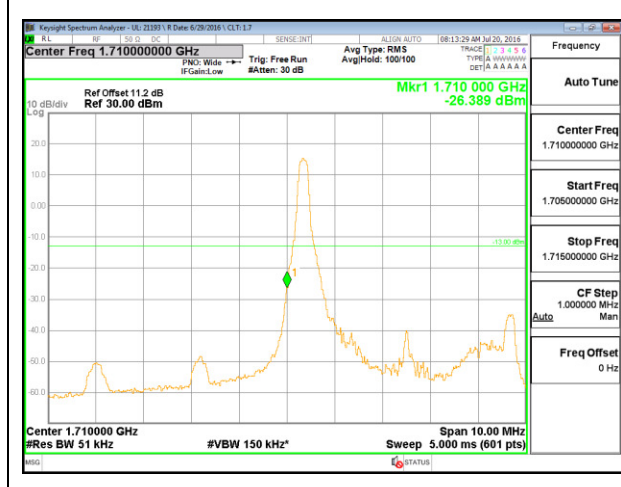

LTE B4 1.4MHz 16QAM Low Channel 1RB

LTE B4 1.4MHz 16QAM High Channel 1RB

LTE B4 1.4MHz 16QAM Low Channel FRB

LTE B4 1.4MHz 16QAM High Channel FRB

LTE B4 3MHz QPSK Low Channel 1RB

LTE B4 3MHz QPSK High Channel 1RB

LTE B4 3MHz QPSK Low Channel FRB

LTE B4 3MHz QPSK High Channel FRB

LTE B4 3MHz 16QAM Low Channel 1RB

LTE B4 3MHz 16QAM High Channel 1RB

LTE B4 3MHz 16QAM Low Channel FRB

LTE B4 3MHz 16QAM High Channel FRB

LTE B4 5MHz QPSK Low Channel 1RB

LTE B4 5MHz QPSK High Channel 1RB

LTE B4 5MHz QPSK Low Channel FRB

LTE B4 5MHz QPSK High Channel FRB

LTE B4 5MHz 16QAM Low Channel 1RB

LTE B4 5MHz 16QAM High Channel 1RB

LTE B4 5MHz 16QAM Low Channel FRB

LTE B4 5MHz 16QAM High Channel FRB

LTE B4 10MHz QPSK Low Channel 1RB

LTE B4 10MHz QPSK High Channel 1RB

LTE B4 10MHz QPSK Low Channel FRB

LTE B4 10MHz QPSK High Channel FRB

LTE B4 10MHz 16QAM Low Channel 1RB

LTE B4 10MHz 16QAM High Channel 1RB