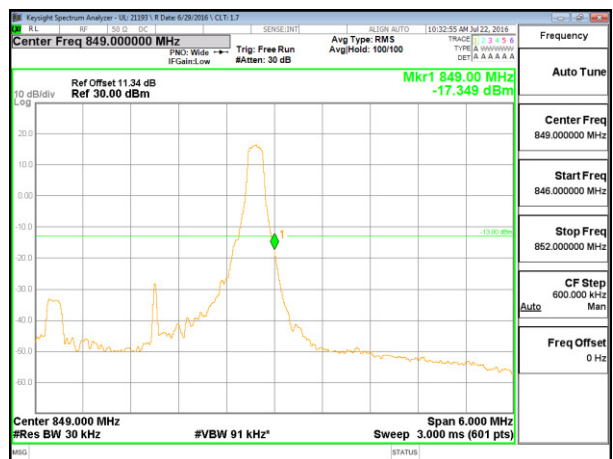

LTE B4 20MHz QPSK Low Channel FRB

LTE B4 20MHz QPSK High Channel FRB

LTE B4 20MHz 16QAM Low Channel 1RB

LTE B4 20MHz 16QAM High Channel 1RB

LTE B4 20MHz 16QAM Low Channel FRB

LTE B4 20MHz 16QAM High Channel FRB

LTE Band 5

LTE B5 1.4MHz QPSK Low Channel 1RB

LTE B5 1.4MHz QPSK High Channel 1RB

LTE B5 1.4MHz QPSK Low Channel FRB

LTE B5 1.4MHz QPSK High Channel FRB

LTE B5 1.4MHz 16QAM Low Channel 1RB

LTE B5 1.4MHz 16QAM High Channel 1RB

LTE B5 1.4MHz 16QAM Low Channel FRB

LTE B5 1.4MHz 16QAM High Channel FRB

LTE B5 3MHz QPSK Low Channel 1RB

LTE B5 3MHz QPSK High Channel 1RB

LTE B5 3MHz QPSK Low Channel FRB

LTE B5 3MHz QPSK High Channel FRB