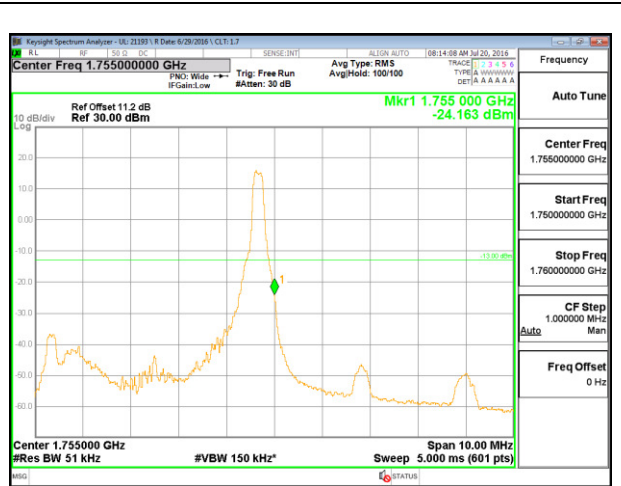

LTE B4 1.4MHz 16QAM Low Channel 1RB

LTE B4 1.4MHz 16QAM High Channel 1RB

LTE B4 1.4MHz 16QAM Low Channel FRB

LTE B4 1.4MHz 16QAM High Channel FRB

LTE B4 3MHz QPSK Low Channel 1RB

LTE B4 3MHz QPSK High Channel 1RB

LTE B4 3MHz QPSK Low Channel FRB

LTE B4 3MHz QPSK High Channel FRB

LTE B4 3MHz 16QAM Low Channel 1RB

LTE B4 3MHz 16QAM High Channel 1RB

LTE B4 3MHz 16QAM Low Channel FRB

LTE B4 3MHz 16QAM High Channel FRB

LTE B4 5MHz QPSK Low Channel 1RB

LTE B4 5MHz QPSK High Channel 1RB

LTE B4 5MHz QPSK Low Channel FRB

LTE B4 5MHz QPSK High Channel FRB

LTE B4 5MHz 16QAM Low Channel 1RB

LTE B4 5MHz 16QAM High Channel 1RB

LTE B4 5MHz 16QAM Low Channel FRB

LTE B4 5MHz 16QAM High Channel FRB

LTE B4 10MHz QPSK Low Channel 1RB

LTE B4 10MHz QPSK High Channel 1RB

LTE B4 10MHz QPSK Low Channel FRB

LTE B4 10MHz QPSK High Channel FRB

LTE B4 10MHz 16QAM Low Channel 1RB

LTE B4 10MHz 16QAM High Channel 1RB