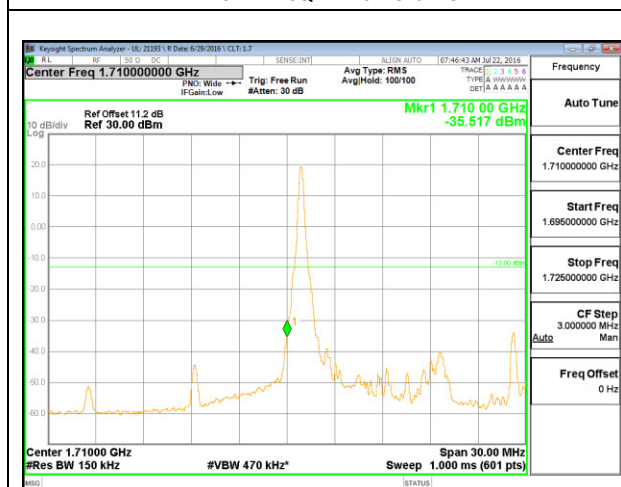

LTE B4 5MHz QPSK High Channel 1RB

LTE B4 5MHz QPSK Low Channel FRB

LTE B4 5MHz QPSK High Channel FRB

LTE B4 5MHz 16QAM Low Channel 1RB

LTE B4 5MHz 16QAM High Channel 1RB

LTE B4 5MHz 16QAM Low Channel FRB

LTE B4 5MHz 16QAM High Channel FRB

LTE B4 10MHz QPSK Low Channel 1RB

LTE B4 10MHz QPSK High Channel 1RB

LTE B4 10MHz QPSK Low Channel FRB

LTE B4 10MHz QPSK High Channel FRB

LTE B4 10MHz 16QAM Low Channel 1RB

LTE B4 10MHz 16QAM High Channel 1RB

LTE B4 10MHz 16QAM Low Channel FRB

LTE B4 10MHz 16QAM High Channel FRB

LTE B4 15MHz QPSK Low Channel 1RB

LTE B4 15MHz QPSK High Channel 1RB

LTE B4 15MHz QPSK Low Channel FRB

LTE B4 15MHz QPSK High Channel FRB