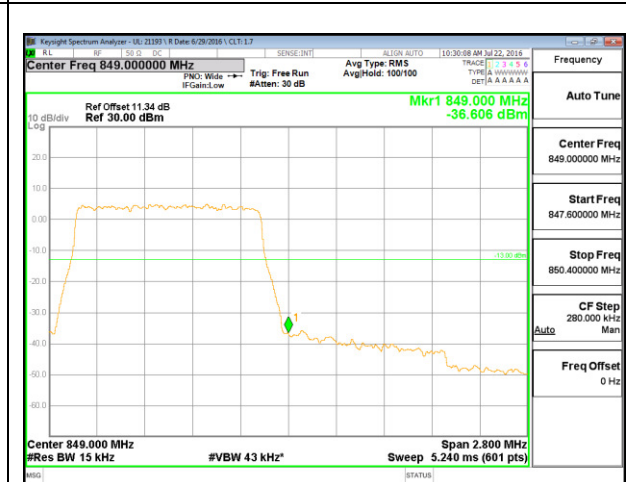

LTE B4 20MHz QPSK Low Channel FRB

LTE B4 20MHz QPSK High Channel FRB

LTE B4 20MHz 16QAM Low Channel 1RB

LTE B4 20MHz 16QAM High Channel 1RB

LTE B4 20MHz 16QAM Low Channel FRB

LTE B4 20MHz 16QAM High Channel FRB

LTE Band 5

LTE B5 1.4MHz QPSK Low Channel 1RB

LTE B5 1.4MHz QPSK High Channel 1RB

LTE B5 1.4MHz QPSK Low Channel FRB

LTE B5 1.4MHz QPSK High Channel FRB

LTE B5 1.4MHz 16QAM Low Channel 1RB

LTE B5 1.4MHz 16QAM High Channel 1RB

LTE B5 1.4MHz 16QAM Low Channel FRB

LTE B5 1.4MHz 16QAM High Channel FRB

LTE B5 3MHz QPSK Low Channel 1RB

LTE B5 3MHz QPSK High Channel 1RB

LTE B5 3MHz QPSK Low Channel FRB

LTE B5 3MHz QPSK High Channel FRB