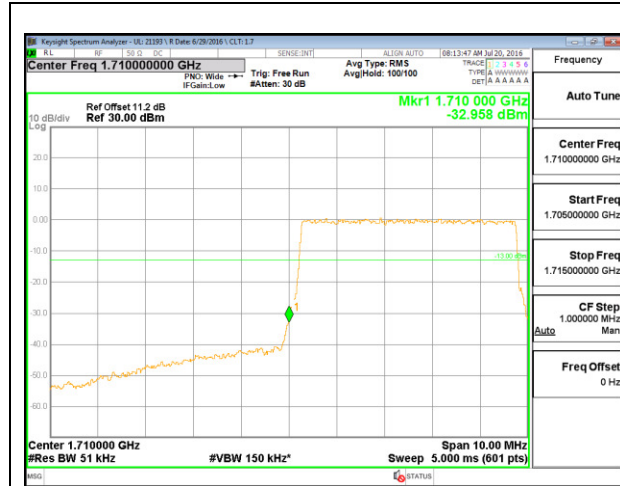

LTE B4 3MHz QPSK Low Channel FRB

LTE B4 3MHz QPSK High Channel FRB

LTE B4 3MHz 16QAM Low Channel 1RB

LTE B4 3MHz 16QAM High Channel 1RB

LTE B4 3MHz 16QAM Low Channel FRB

LTE B4 3MHz 16QAM High Channel FRB

LTE B4 5MHz QPSK Low Channel 1RB

LTE B4 5MHz QPSK High Channel 1RB

LTE B4 5MHz QPSK Low Channel FRB

LTE B4 5MHz QPSK High Channel FRB

LTE B4 5MHz 16QAM Low Channel 1RB

LTE B4 5MHz 16QAM High Channel 1RB

LTE B4 5MHz 16QAM Low Channel FRB

LTE B4 5MHz 16QAM High Channel FRB

LTE B4 10MHz QPSK Low Channel 1RB

LTE B4 10MHz QPSK High Channel 1RB

LTE B4 10MHz QPSK Low Channel FRB

LTE B4 10MHz QPSK High Channel FRB

LTE B4 10MHz 16QAM Low Channel 1RB

LTE B4 10MHz 16QAM High Channel 1RB

LTE B4 10MHz 16QAM Low Channel FRB

LTE B4 10MHz 16QAM High Channel FRB

LTE B4 15MHz QPSK Low Channel 1RB

LTE B4 15MHz QPSK High Channel 1RB

LTE B4 15MHz QPSK Low Channel FRB

LTE B4 15MHz QPSK High Channel FRB