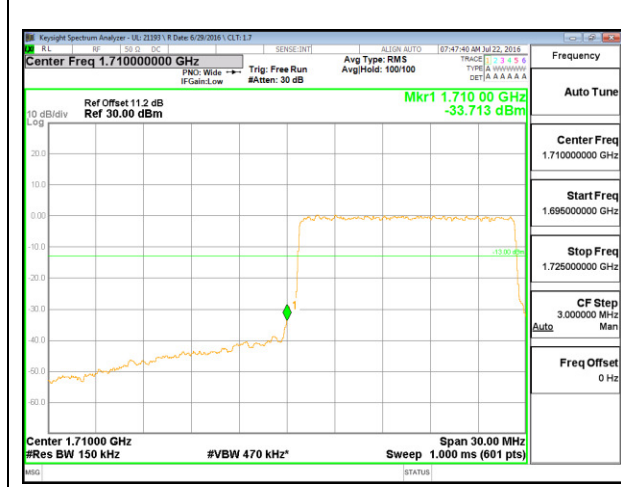

LTE B4 10MHz QPSK Low Channel 1RB

LTE B4 10MHz QPSK High Channel 1RB

LTE B4 10MHz QPSK Low Channel FRB

LTE B4 10MHz QPSK High Channel FRB

LTE B4 10MHz 16QAM Low Channel 1RB

LTE B4 10MHz 16QAM High Channel 1RB

LTE B4 10MHz 16QAM Low Channel FRB

LTE B4 10MHz 16QAM High Channel FRB

LTE B4 15MHz QPSK Low Channel 1RB

LTE B4 15MHz QPSK High Channel 1RB

LTE B4 15MHz QPSK Low Channel FRB

LTE B4 15MHz QPSK High Channel FRB

LTE B4 15MHz 16QAM Low Channel 1RB

LTE B4 15MHz 16QAM High Channel 1RB

LTE B4 15MHz 16QAM Low Channel FRB

LTE B4 15MHz 16QAM High Channel FRB

LTE B4 20MHz QPSK Low Channel 1RB

LTE B4 20MHz QPSK High Channel 1RB

LTE B4 20MHz QPSK Low Channel FRB

LTE B4 20MHz QPSK High Channel FRB

LTE B4 20MHz 16QAM Low Channel 1RB

LTE B4 20MHz 16QAM High Channel 1RB

LTE B4 20MHz 16QAM Low Channel FRB

LTE B4 20MHz 16QAM High Channel FRB