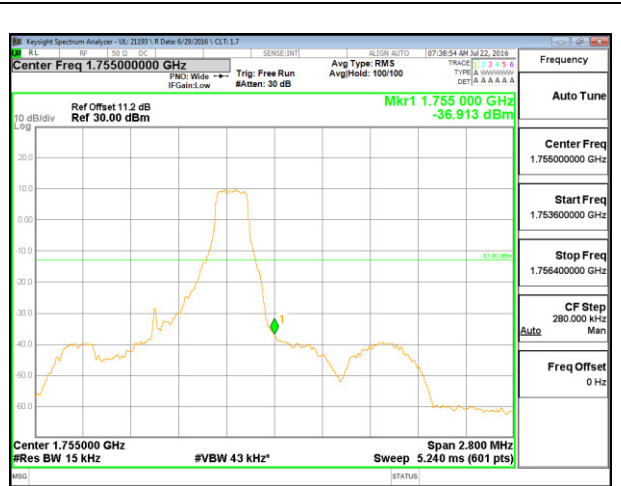

LTE B4 1.4MHz 16QAM Low Channel 1RB

LTE B4 1.4MHz 16QAM High Channel 1RB

LTE B4 1.4MHz 16QAM Low Channel FRB

LTE B4 1.4MHz 16QAM High Channel FRB

LTE B4 3MHz QPSK Low Channel 1RB

LTE B4 3MHz QPSK High Channel 1RB

LTE B4 3MHz QPSK Low Channel FRB

LTE B4 3MHz QPSK High Channel FRB

LTE B4 3MHz 16QAM Low Channel 1RB

LTE B4 3MHz 16QAM High Channel 1RB

LTE B4 3MHz 16QAM Low Channel FRB

LTE B4 3MHz 16QAM High Channel FRB

LTE B4 5MHz QPSK Low Channel 1RB

LTE B4 5MHz QPSK High Channel 1RB

LTE B4 5MHz QPSK Low Channel FRB

LTE B4 5MHz QPSK High Channel FRB

LTE B4 5MHz 16QAM Low Channel 1RB

LTE B4 5MHz 16QAM High Channel 1RB

LTE B4 5MHz 16QAM Low Channel FRB

LTE B4 5MHz 16QAM High Channel FRB