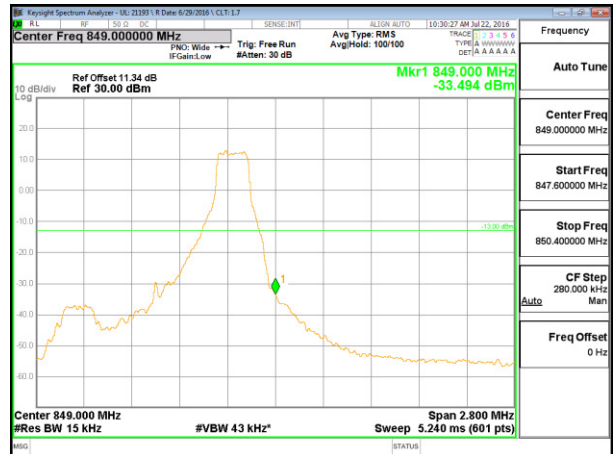

LTE B4 20MHz QPSK Low Channel FRB

LTE B4 20MHz QPSK High Channel FRB

LTE B4 20MHz 16QAM Low Channel 1RB

LTE B4 20MHz 16QAM High Channel 1RB

LTE B4 20MHz 16QAM Low Channel FRB

LTE B4 20MHz 16QAM High Channel FRB

LTE Band 5

LTE B5 1.4MHz QPSK Low Channel 1RB

LTE B5 1.4MHz QPSK High Channel 1RB

LTE B5 1.4MHz QPSK Low Channel FRB

LTE B5 1.4MHz QPSK High Channel FRB

LTE B5 1.4MHz 16QAM Low Channel 1RB

LTE B5 1.4MHz 16QAM High Channel 1RB

LTE B5 1.4MHz 16QAM Low Channel FRB

LTE B5 1.4MHz 16QAM High Channel FRB

LTE B5 3MHz QPSK Low Channel 1RB

LTE B5 3MHz QPSK High Channel 1RB

LTE B5 3MHz QPSK Low Channel FRB

LTE B5 3MHz QPSK High Channel FRB