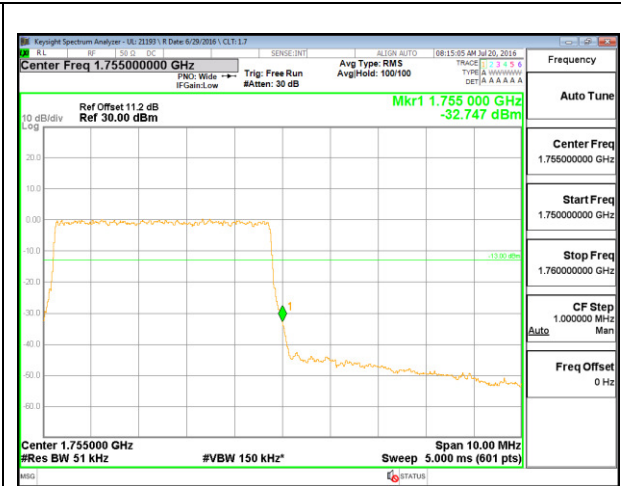

LTE B4 3MHz QPSK Low Channel FRB

LTE B4 3MHz QPSK High Channel FRB

LTE B4 3MHz 16QAM Low Channel 1RB

LTE B4 3MHz 16QAM High Channel 1RB

LTE B4 3MHz 16QAM Low Channel FRB

LTE B4 3MHz 16QAM High Channel FRB

LTE B4 5MHz QPSK Low Channel 1RB

LTE B4 5MHz QPSK High Channel 1RB

LTE B4 5MHz QPSK Low Channel FRB

LTE B4 5MHz QPSK High Channel FRB

LTE B4 5MHz 16QAM Low Channel 1RB

LTE B4 5MHz 16QAM High Channel 1RB

LTE B4 5MHz 16QAM Low Channel FRB

LTE B4 5MHz 16QAM High Channel FRB

LTE B4 10MHz QPSK Low Channel 1RB

LTE B4 10MHz QPSK High Channel 1RB

LTE B4 10MHz QPSK Low Channel FRB

LTE B4 10MHz QPSK High Channel FRB

LTE B4 10MHz 16QAM Low Channel 1RB

LTE B4 10MHz 16QAM High Channel 1RB

LTE B4 10MHz 16QAM Low Channel FRB

LTE B4 10MHz 16QAM High Channel FRB

LTE B4 15MHz QPSK Low Channel 1RB

LTE B4 15MHz QPSK High Channel 1RB

LTE B4 15MHz QPSK Low Channel FRB

LTE B4 15MHz QPSK High Channel FRB