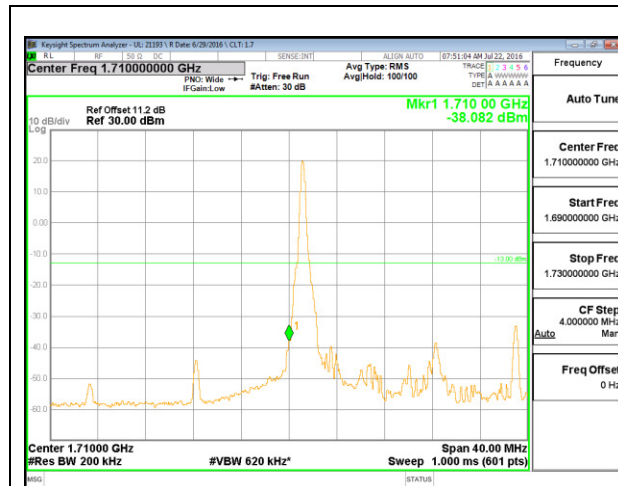

LTE B4 10MHz 16QAM Low Channel FRB

LTE B4 10MHz 16QAM High Channel FRB

LTE B4 15MHz QPSK Low Channel 1RB

LTE B4 15MHz QPSK High Channel 1RB

LTE B4 15MHz QPSK Low Channel FRB

LTE B4 15MHz QPSK High Channel FRB

LTE B4 15MHz 16QAM Low Channel 1RB

LTE B4 15MHz 16QAM High Channel 1RB

LTE B4 15MHz 16QAM Low Channel FRB

LTE B4 15MHz 16QAM High Channel FRB

LTE B4 20MHz QPSK Low Channel 1RB

LTE B4 20MHz QPSK High Channel 1RB

LTE B4 20MHz QPSK Low Channel FRB

LTE B4 20MHz QPSK High Channel FRB

LTE B4 20MHz 16QAM Low Channel 1RB

LTE B4 20MHz 16QAM High Channel 1RB

LTE B4 20MHz 16QAM Low Channel FRB

LTE B4 20MHz 16QAM High Channel FRB