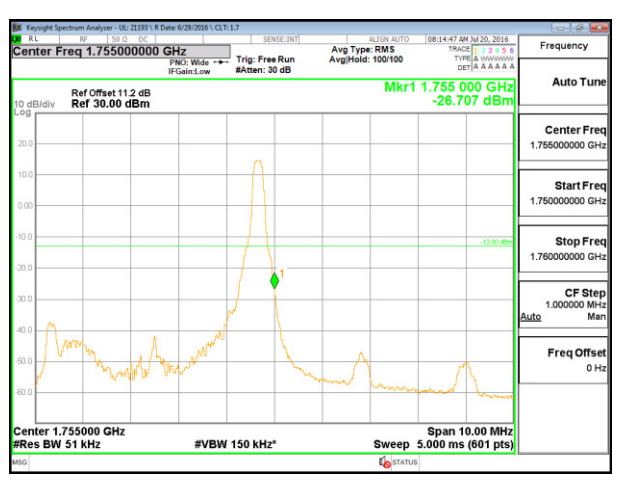

LTE B4 5MHz QPSK High Channel 1RB

LTE B4 5MHz QPSK Low Channel FRB

LTE B4 5MHz QPSK High Channel FRB

LTE B4 5MHz 16QAM Low Channel 1RB

LTE B4 5MHz 16QAM High Channel 1RB

LTE B4 5MHz 16QAM Low Channel FRB

LTE B4 5MHz 16QAM High Channel FRB

LTE B4 10MHz QPSK Low Channel 1RB

LTE B4 10MHz QPSK High Channel 1RB

LTE B4 10MHz QPSK Low Channel FRB

LTE B4 10MHz QPSK High Channel FRB

LTE B4 10MHz 16QAM Low Channel 1RB

LTE B4 10MHz 16QAM High Channel 1RB