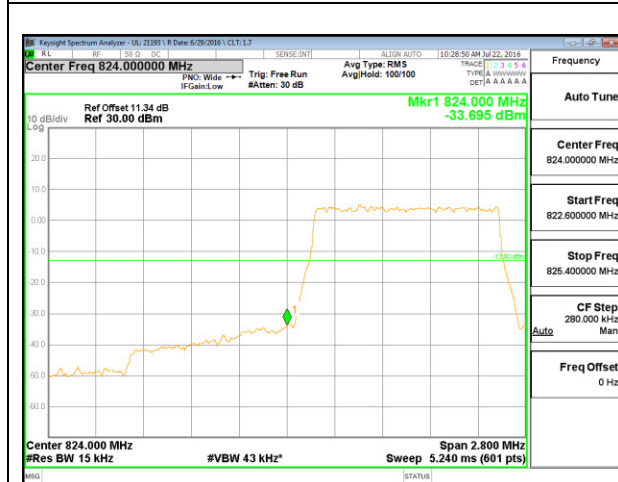

LTE B4 15MHz 16QAM Low Channel 1RB

LTE B4 15MHz 16QAM High Channel 1RB

LTE B4 15MHz 16QAM Low Channel FRB

LTE B4 15MHz 16QAM High Channel FRB

LTE B4 20MHz QPSK Low Channel 1RB

LTE B4 20MHz QPSK High Channel 1RB

LTE B4 20MHz QPSK Low Channel FRB

LTE B4 20MHz QPSK High Channel FRB

LTE B4 20MHz 16QAM Low Channel 1RB

LTE B4 20MHz 16QAM High Channel 1RB

LTE B4 20MHz 16QAM Low Channel FRB

LTE B4 20MHz 16QAM High Channel FRB

LTE Band 5

LTE B5 1.4MHz QPSK Low Channel 1RB

LTE B5 1.4MHz QPSK High Channel 1RB

LTE B5 1.4MHz QPSK Low Channel FRB

LTE B5 1.4MHz QPSK High Channel FRB

LTE B5 1.4MHz 16QAM Low Channel 1RB

LTE B5 1.4MHz 16QAM High Channel 1RB