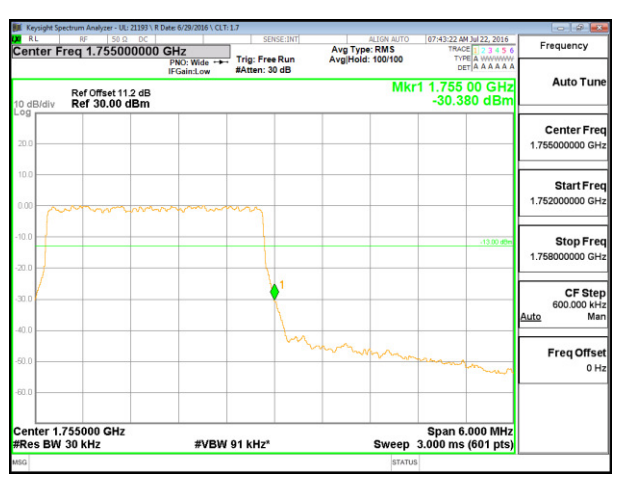

LTE B4 1.4MHz 16QAM Low Channel 1RB

LTE B4 1.4MHz 16QAM High Channel 1RB

LTE B4 1.4MHz 16QAM Low Channel FRB

LTE B4 1.4MHz 16QAM High Channel FRB

LTE B4 3MHz QPSK Low Channel 1RB

LTE B4 3MHz QPSK High Channel 1RB

LTE B4 3MHz QPSK Low Channel FRB

LTE B4 3MHz QPSK High Channel FRB

LTE B4 3MHz 16QAM Low Channel 1RB

LTE B4 3MHz 16QAM High Channel 1RB

LTE B4 3MHz 16QAM Low Channel FRB

LTE B4 3MHz 16QAM High Channel FRB

LTE B4 5MHz QPSK Low Channel 1RB

LTE B4 5MHz QPSK High Channel 1RB

LTE B4 5MHz QPSK Low Channel FRB

LTE B4 5MHz QPSK High Channel FRB

LTE B4 5MHz 16QAM Low Channel 1RB

LTE B4 5MHz 16QAM High Channel 1RB

LTE B4 5MHz 16QAM Low Channel FRB

LTE B4 5MHz 16QAM High Channel FRB

LTE B4 10MHz QPSK Low Channel 1RB

LTE B4 10MHz QPSK High Channel 1RB

LTE B4 10MHz QPSK Low Channel FRB

LTE B4 10MHz QPSK High Channel FRB

LTE B4 10MHz 16QAM Low Channel 1RB

LTE B4 10MHz 16QAM High Channel 1RB