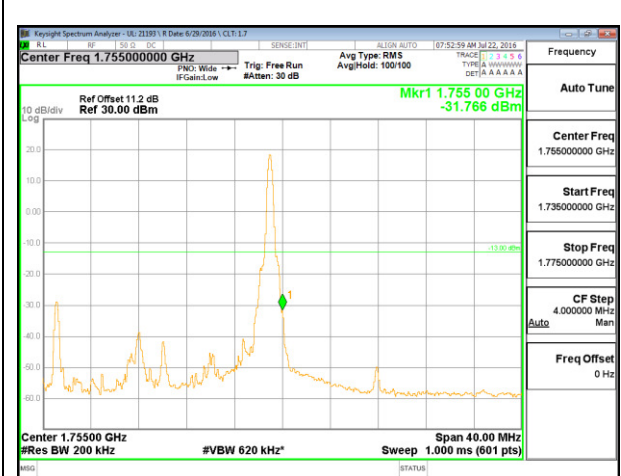

LTE B4 10MHz 16QAM Low Channel FRB

LTE B4 10MHz 16QAM High Channel FRB

LTE B4 15MHz QPSK Low Channel 1RB

LTE B4 15MHz QPSK High Channel 1RB

LTE B4 15MHz QPSK Low Channel FRB

LTE B4 15MHz QPSK High Channel FRB

LTE B4 15MHz 16QAM Low Channel 1RB

LTE B4 15MHz 16QAM High Channel 1RB

LTE B4 15MHz 16QAM Low Channel FRB

LTE B4 15MHz 16QAM High Channel FRB

LTE B4 20MHz QPSK Low Channel 1RB

LTE B4 20MHz QPSK High Channel 1RB

LTE B4 20MHz QPSK Low Channel FRB

LTE B4 20MHz QPSK High Channel FRB

LTE B4 20MHz 16QAM Low Channel 1RB

LTE B4 20MHz 16QAM High Channel 1RB

LTE B4 20MHz 16QAM Low Channel FRB

LTE B4 20MHz 16QAM High Channel FRB