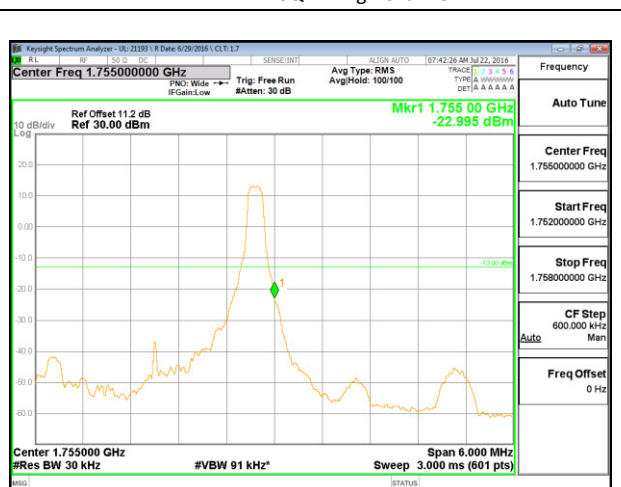

LTE B4 1.4MHz 16QAM Low Channel 1RB

LTE B4 1.4MHz 16QAM High Channel 1RB

LTE B4 1.4MHz 16QAM Low Channel FRB

LTE B4 1.4MHz 16QAM High Channel FRB

LTE B4 3MHz QPSK Low Channel 1RB

LTE B4 3MHz QPSK High Channel 1RB

LTE B4 3MHz QPSK Low Channel FRB

LTE B4 3MHz QPSK High Channel FRB

LTE B4 3MHz 16QAM Low Channel 1RB

LTE B4 3MHz 16QAM High Channel 1RB

LTE B4 3MHz 16QAM Low Channel FRB

LTE B4 3MHz 16QAM High Channel FRB

LTE B4 5MHz QPSK Low Channel 1RB