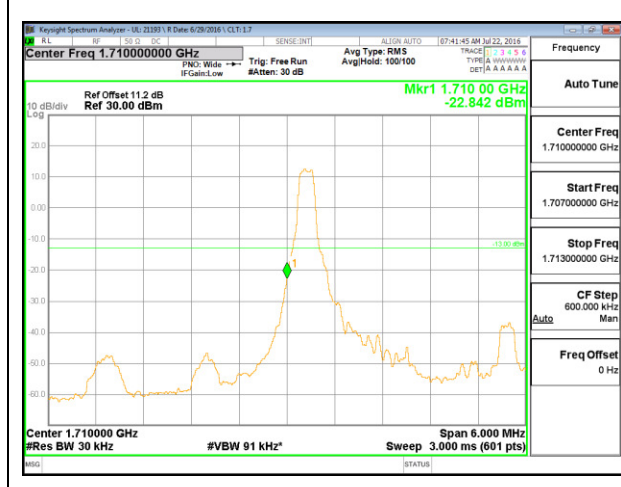

LTE B4 1.4MHz 16QAM Low Channel 1RB

LTE B4 1.4MHz 16QAM High Channel 1RB

LTE B4 1.4MHz 16QAM Low Channel FRB

LTE B4 1.4MHz 16QAM High Channel FRB

LTE B4 3MHz QPSK Low Channel 1RB

LTE B4 3MHz QPSK High Channel 1RB

LTE B4 3MHz QPSK Low Channel FRB

LTE B4 3MHz QPSK High Channel FRB

LTE B4 3MHz 16QAM Low Channel 1RB

LTE B4 3MHz 16QAM High Channel 1RB

LTE B4 3MHz 16QAM Low Channel FRB

LTE B4 3MHz 16QAM High Channel FRB

LTE B4 5MHz QPSK Low Channel 1RB

LTE B4 5MHz QPSK High Channel 1RB

LTE B4 5MHz QPSK Low Channel FRB

LTE B4 5MHz QPSK High Channel FRB

LTE B4 5MHz 16QAM Low Channel 1RB

LTE B4 5MHz 16QAM High Channel 1RB

LTE B4 5MHz 16QAM Low Channel FRB

LTE B4 5MHz 16QAM High Channel FRB