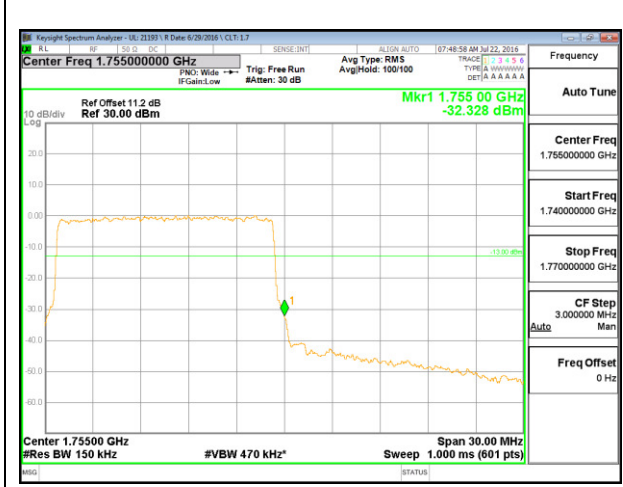

LTE B4 10MHz QPSK Low Channel 1RB

LTE B4 10MHz QPSK High Channel 1RB

LTE B4 10MHz QPSK Low Channel FRB

LTE B4 10MHz QPSK High Channel FRB

LTE B4 10MHz 16QAM Low Channel 1RB

LTE B4 10MHz 16QAM High Channel 1RB

LTE B4 10MHz 16QAM Low Channel FRB

LTE B4 10MHz 16QAM High Channel FRB

LTE B4 15MHz QPSK Low Channel 1RB

LTE B4 15MHz QPSK High Channel 1RB

LTE B4 15MHz QPSK Low Channel FRB

LTE B4 15MHz QPSK High Channel FRB

LTE B4 15MHz 16QAM Low Channel 1RB

LTE B4 15MHz 16QAM High Channel 1RB

LTE B4 15MHz 16QAM Low Channel FRB

LTE B4 15MHz 16QAM High Channel FRB

LTE B4 20MHz QPSK Low Channel 1RB

LTE B4 20MHz QPSK High Channel 1RB

LTE B4 20MHz QPSK Low Channel FRB

LTE B4 20MHz QPSK High Channel FRB

LTE B4 20MHz 16QAM Low Channel 1RB

LTE B4 20MHz 16QAM High Channel 1RB

LTE B4 20MHz 16QAM Low Channel FRB

LTE B4 20MHz 16QAM High Channel FRB