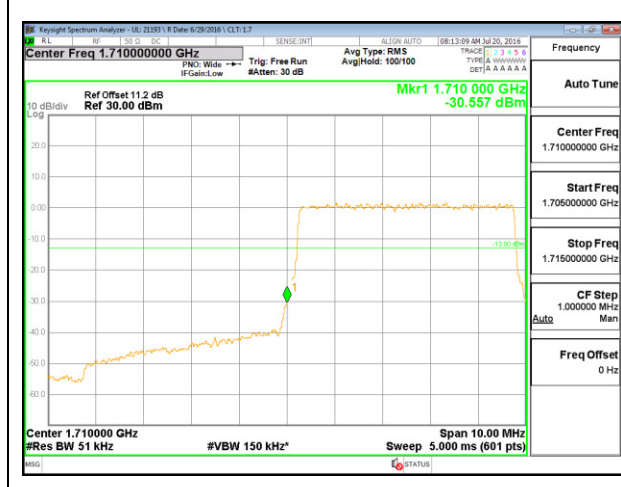

LTE B4 1.4MHz 16QAM Low Channel 1RB

LTE B4 1.4MHz 16QAM High Channel 1RB

LTE B4 1.4MHz 16QAM Low Channel FRB

LTE B4 1.4MHz 16QAM High Channel FRB

LTE B4 3MHz QPSK Low Channel 1RB

LTE B4 3MHz QPSK High Channel 1RB

LTE B4 3MHz QPSK Low Channel FRB

LTE B4 3MHz QPSK High Channel FRB

LTE B4 3MHz 16QAM Low Channel 1RB

LTE B4 3MHz 16QAM High Channel 1RB

LTE B4 3MHz 16QAM Low Channel FRB

LTE B4 3MHz 16QAM High Channel FRB

LTE B4 5MHz QPSK Low Channel 1RB

LTE B4 5MHz QPSK High Channel 1RB

LTE B4 5MHz QPSK Low Channel FRB

LTE B4 5MHz QPSK High Channel FRB

LTE B4 5MHz 16QAM Low Channel 1RB

LTE B4 5MHz 16QAM High Channel 1RB

LTE B4 5MHz 16QAM Low Channel FRB

LTE B4 5MHz 16QAM High Channel FRB

LTE B4 10MHz QPSK Low Channel 1RB

LTE B4 10MHz QPSK High Channel 1RB

LTE B4 10MHz QPSK Low Channel FRB

LTE B4 10MHz QPSK High Channel FRB

LTE B4 10MHz 16QAM Low Channel 1RB

LTE B4 10MHz 16QAM High Channel 1RB