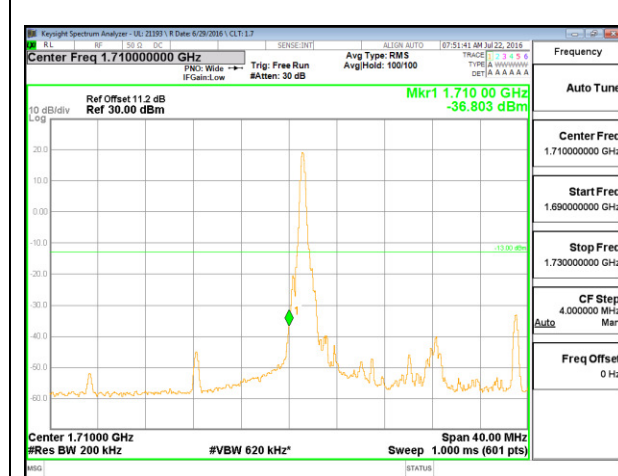

LTE B4 10MHz 16QAM Low Channel FRB

LTE B4 10MHz 16QAM High Channel FRB

LTE B4 15MHz QPSK Low Channel 1RB

LTE B4 15MHz QPSK High Channel 1RB

LTE B4 15MHz QPSK Low Channel FRB

LTE B4 15MHz QPSK High Channel FRB

LTE B4 15MHz 16QAM Low Channel 1RB

LTE B4 15MHz 16QAM High Channel 1RB

LTE B4 15MHz 16QAM Low Channel FRB

LTE B4 15MHz 16QAM High Channel FRB

LTE B4 20MHz QPSK Low Channel 1RB

LTE B4 20MHz QPSK High Channel 1RB

LTE B4 20MHz QPSK Low Channel FRB

LTE B4 20MHz QPSK High Channel FRB

LTE B4 20MHz 16QAM Low Channel 1RB

LTE B4 20MHz 16QAM High Channel 1RB

LTE B4 20MHz 16QAM Low Channel FRB

LTE B4 20MHz 16QAM High Channel FRB