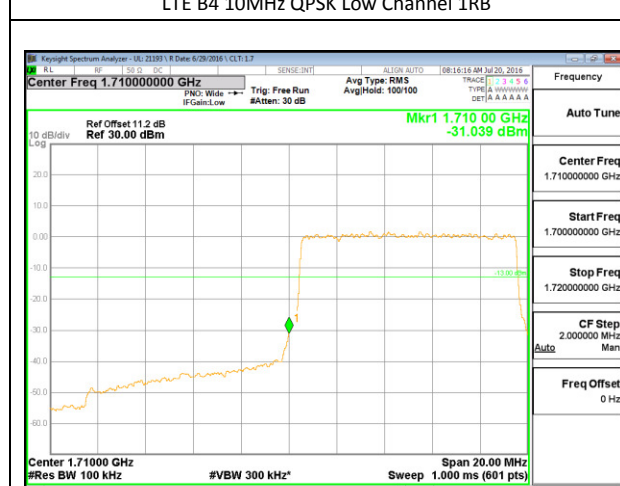

LTE B4 3MHz QPSK Low Channel FRB

LTE B4 3MHz QPSK High Channel FRB

LTE B4 3MHz 16QAM Low Channel 1RB

LTE B4 3MHz 16QAM High Channel 1RB

LTE B4 3MHz 16QAM Low Channel FRB

LTE B4 3MHz 16QAM High Channel FRB

LTE B4 5MHz QPSK Low Channel 1RB

LTE B4 5MHz QPSK High Channel 1RB

LTE B4 5MHz QPSK Low Channel FRB

LTE B4 5MHz QPSK High Channel FRB

LTE B4 5MHz 16QAM Low Channel 1RB

LTE B4 5MHz 16QAM High Channel 1RB

LTE B4 5MHz 16QAM Low Channel FRB

LTE B4 5MHz 16QAM High Channel FRB

LTE B4 10MHz QPSK Low Channel 1RB

LTE B4 10MHz QPSK High Channel 1RB

LTE B4 10MHz QPSK Low Channel FRB

LTE B4 10MHz QPSK High Channel FRB

LTE B4 10MHz 16QAM Low Channel 1RB

LTE B4 10MHz 16QAM High Channel 1RB

LTE B4 10MHz 16QAM Low Channel FRB

LTE B4 10MHz 16QAM High Channel FRB

LTE B4 15MHz QPSK Low Channel 1RB

LTE B4 15MHz QPSK High Channel 1RB

LTE B4 15MHz QPSK Low Channel FRB

LTE B4 15MHz QPSK High Channel FRB