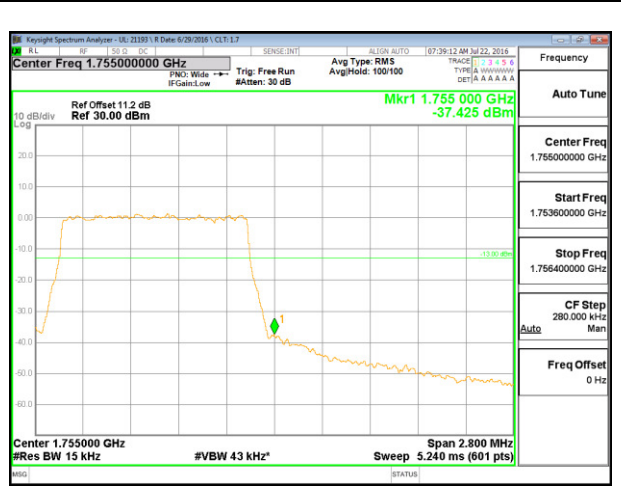

LTE B4 1.4MHz 16QAM Low Channel 1RB

LTE B4 1.4MHz 16QAM High Channel 1RB

LTE B4 1.4MHz 16QAM Low Channel FRB

LTE B4 1.4MHz 16QAM High Channel FRB

LTE B4 3MHz QPSK Low Channel 1RB

LTE B4 3MHz QPSK High Channel 1RB

LTE B4 3MHz QPSK Low Channel FRB

LTE B4 3MHz QPSK High Channel FRB

LTE B4 3MHz 16QAM Low Channel 1RB

LTE B4 3MHz 16QAM High Channel 1RB

LTE B4 3MHz 16QAM Low Channel FRB

LTE B4 3MHz 16QAM High Channel FRB

LTE B4 5MHz QPSK Low Channel 1RB

LTE B4 5MHz QPSK High Channel 1RB

LTE B4 5MHz QPSK Low Channel FRB

LTE B4 5MHz QPSK High Channel FRB

LTE B4 5MHz 16QAM Low Channel 1RB

LTE B4 5MHz 16QAM High Channel 1RB

LTE B4 5MHz 16QAM Low Channel FRB

LTE B4 5MHz 16QAM High Channel FRB