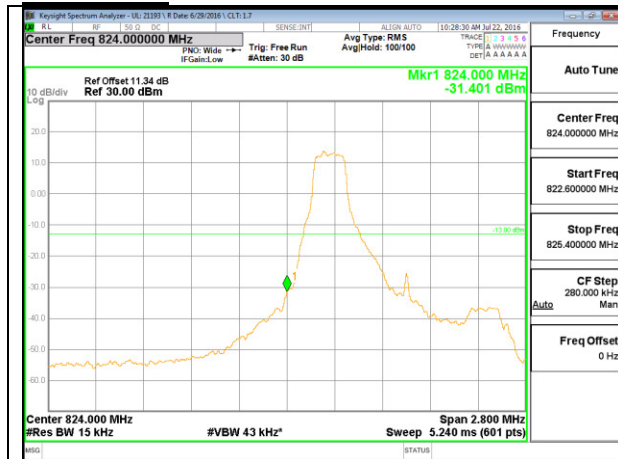

LTE B4 15MHz 16QAM Low Channel 1RB

LTE B4 15MHz 16QAM High Channel 1RB

LTE B4 15MHz 16QAM Low Channel FRB

LTE B4 15MHz 16QAM High Channel FRB

LTE B4 20MHz QPSK Low Channel 1RB

LTE B4 20MHz QPSK High Channel 1RB

LTE B4 20MHz QPSK Low Channel FRB

LTE B4 20MHz QPSK High Channel FRB

LTE B4 20MHz 16QAM Low Channel 1RB

LTE B4 20MHz 16QAM High Channel 1RB

LTE B4 20MHz 16QAM Low Channel FRB

LTE B4 20MHz 16QAM High Channel FRB

LTE Band 5

LTE B5 1.4MHz QPSK Low Channel 1RB

LTE B5 1.4MHz QPSK High Channel 1RB

LTE B5 1.4MHz QPSK Low Channel FRB

LTE B5 1.4MHz QPSK High Channel FRB

LTE B5 1.4MHz 16QAM Low Channel 1RB

LTE B5 1.4MHz 16QAM High Channel 1RB