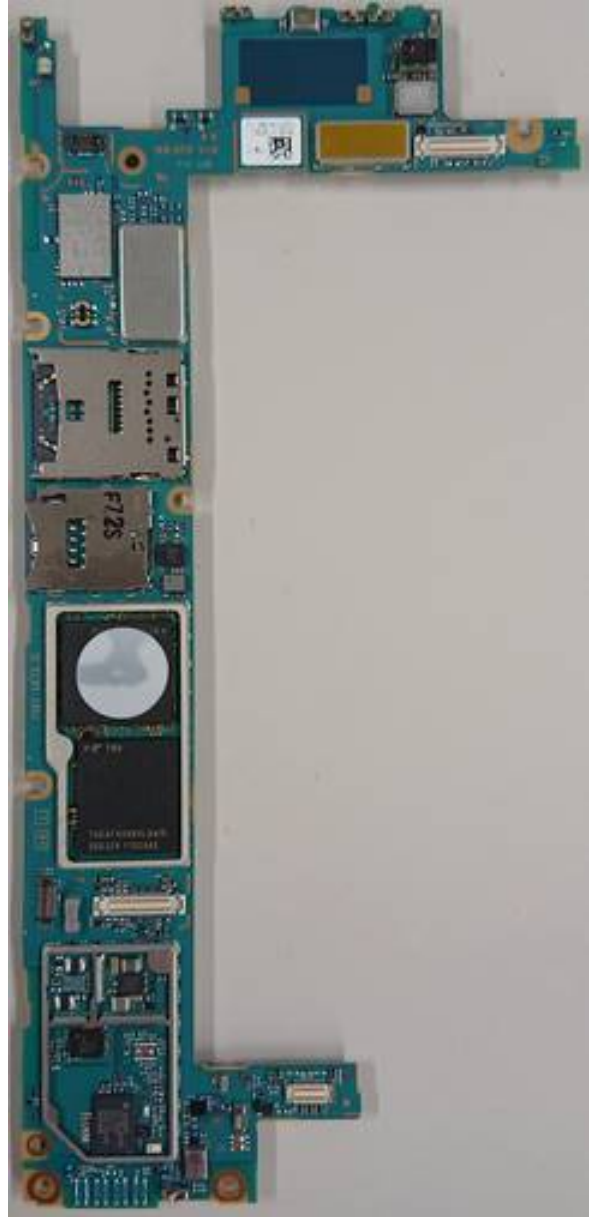

FCC ID: PY7-76486N Internal Photo

Without LCD

Without PBA and Battery

LCD

Internal PWB with Shield cases (Front-side)

Internal PWB without Shield cases (Front-side)

Internal PWB with Shield cases (Rear-side)

Internal PWB without Shield cases (Rear-side)

Battery: