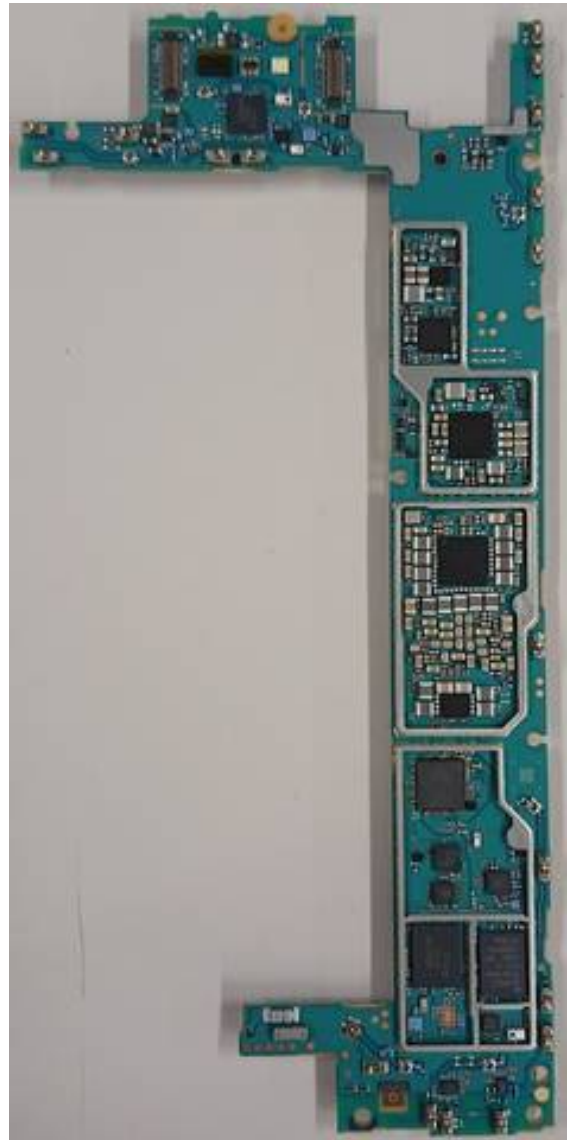

FCC ID: PY7-76486N Internal Photo

Without LCD

Without PBA and Battery

LCD

Internal PWB with Shield cases (Front-side)

Internal PWB without Shield cases (Front-side)

Internal PWB with Shield cases (Rear-side)

Internal PWB without Shield cases (Rear-side)

Battery: