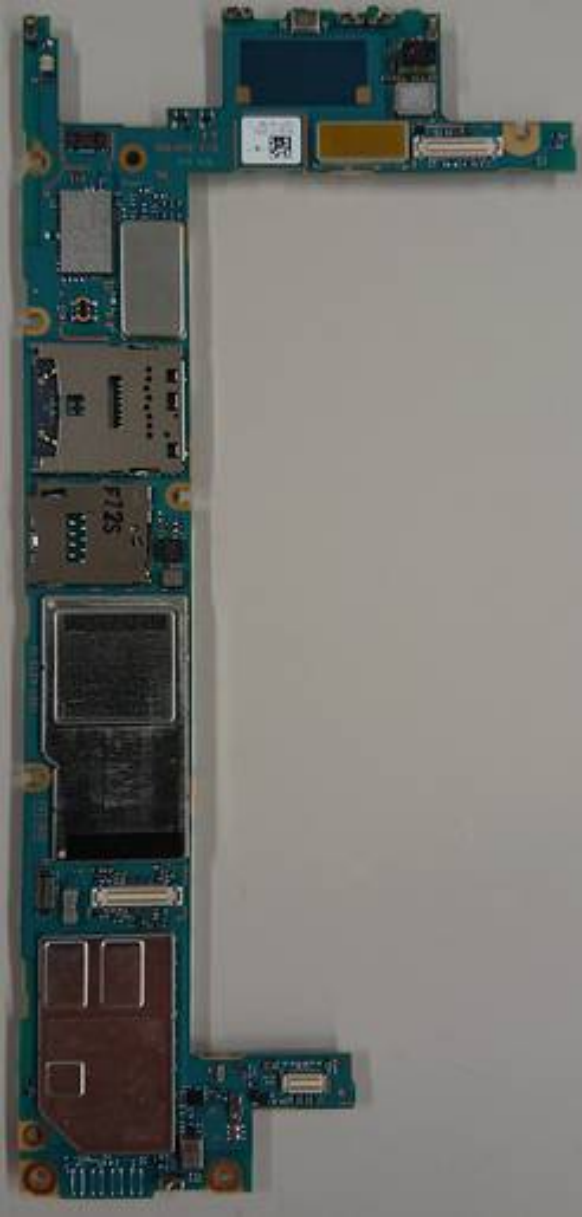

FCC ID: PY7-76486N Internal Photo

Without LCD

Without PBA and Battery

LCD

Internal PWB with Shield cases (Front-side)

Internal PWB without Shield cases (Front-side)

Internal PWB with Shield cases (Rear-side)

Internal PWB without Shield cases (Rear-side)

Battery: