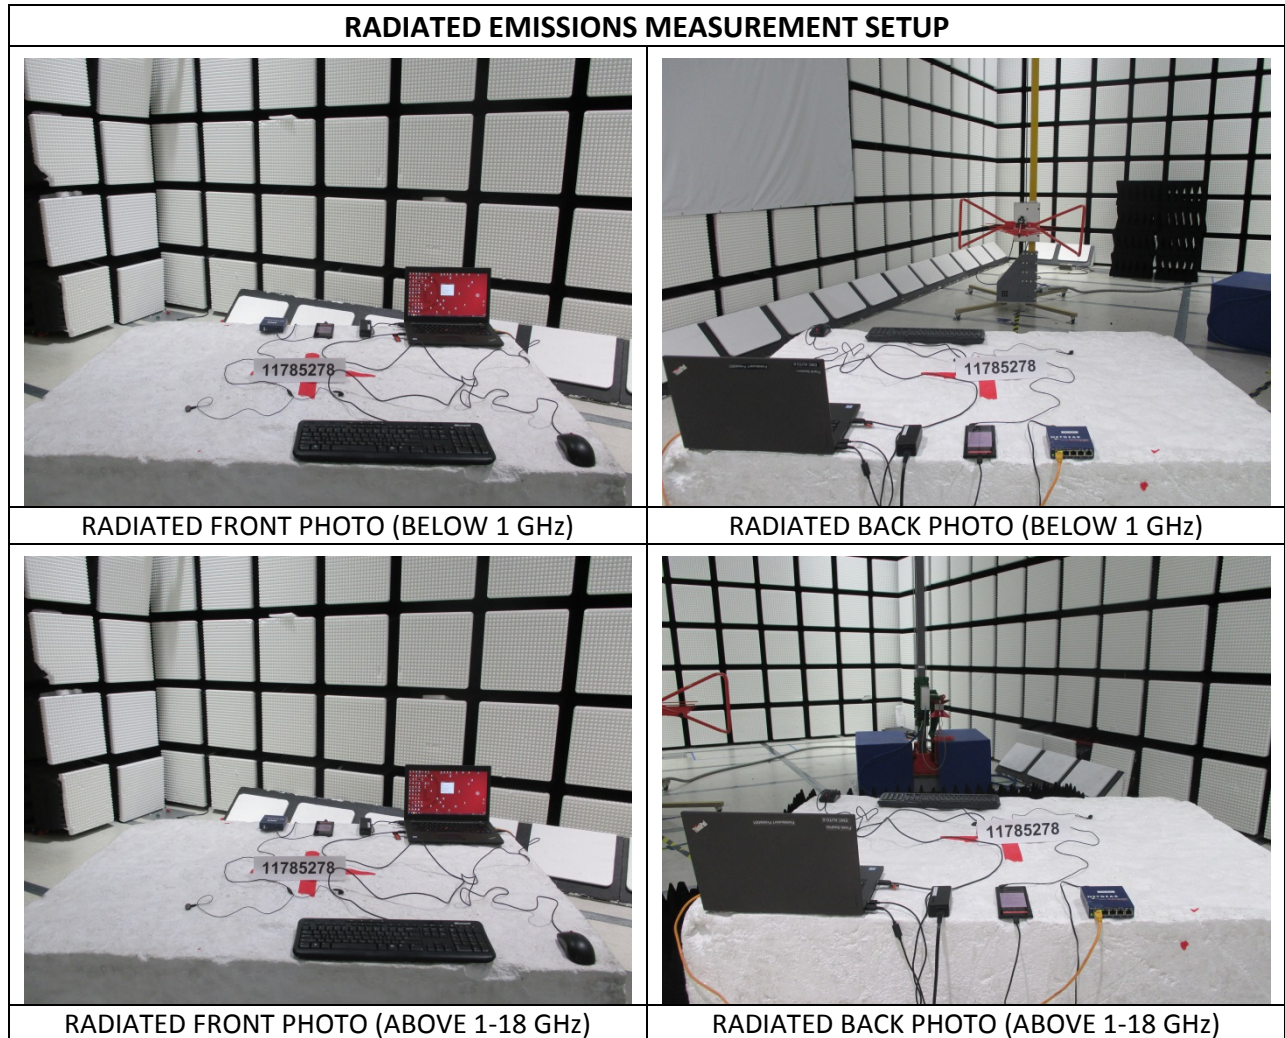

## 8. SETUP PHOTOS

### Sync Mode

**Charging Mode**

**RADIATED EMISSIONS MEASUREMENT SETUP**

RADIATED FRONT PHOTO (BELOW 1 GHz)

RADIATED BACK PHOTO (BELOW 1 GHz)

RADIATED FRONT PHOTO (ABOVE 1-18 GHz)

RADIATED BACK PHOTO (ABOVE 1-18 GHz)