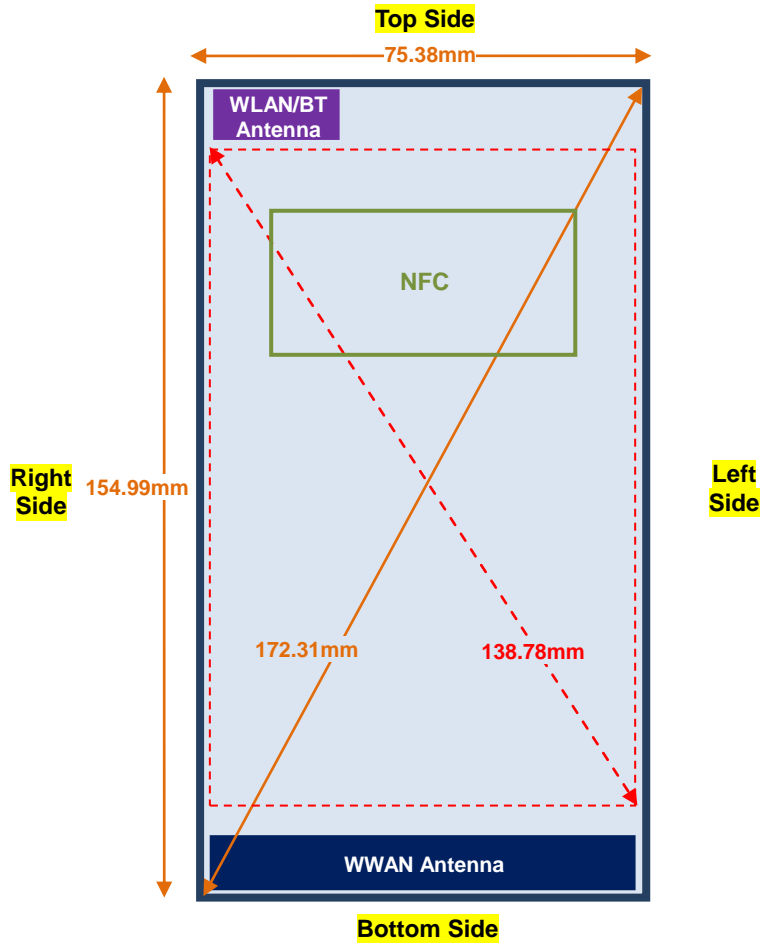

### Appendix D. Antenna Location

<Mobile Phone>

Back View

Overall diagonal	172.31 mm
Display diagonal	138.78 mm

**Appendix D. SAR Test Setup Photos**

**Right Cheek**

**Right Tilted**

**Left Cheek**

**Left Tilted**

Front, Test Separation 0 mm

Back, Test Separation 0 mm

Right Side, Test Separation 0 mm

Top Side, Test Separation 0 mm

Front, Test Separation 10 mm

Back, Test Separation 10 mm

Left Side, Test Separation 10 mm

Right Side, Test Separation 10 mm

Top Side, Test Separation 10 mm

Bottom Side, Test Separation 10 mm

**Front, Test Separation 15 mm**

**Back, Test Separation 15 mm**