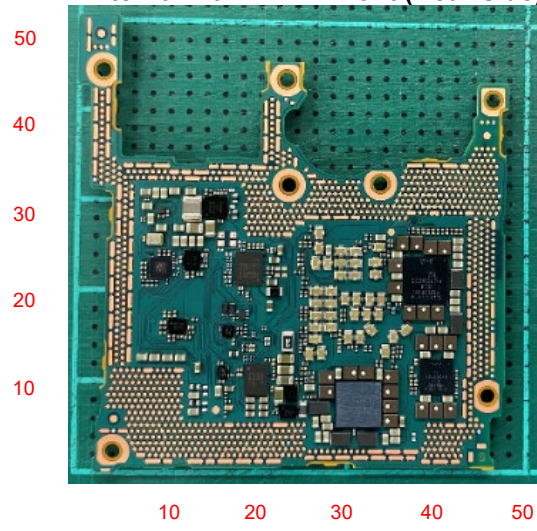

FCC ID: PY7-76056F Internal Photo

Scale (unit : mm)

Internal Main-PWB Front with Shield cases(Front-side)

Internal Main-PWB Front without Shield cases (Front-side)

Internal Main-PWB Front (Rear-side)

Internal Main-PWB Rear with Shield case (Rear-side)

Internal Main-PWB Rear without Shield case (Rear-side)

Internal Main-PWB Rear with Shield case (Front-side)

Internal Main-PWB Rear without Shield case (Front-side)

Internal Sub-PWB (Front-side)

Internal Sub-PBA (Rear-side)