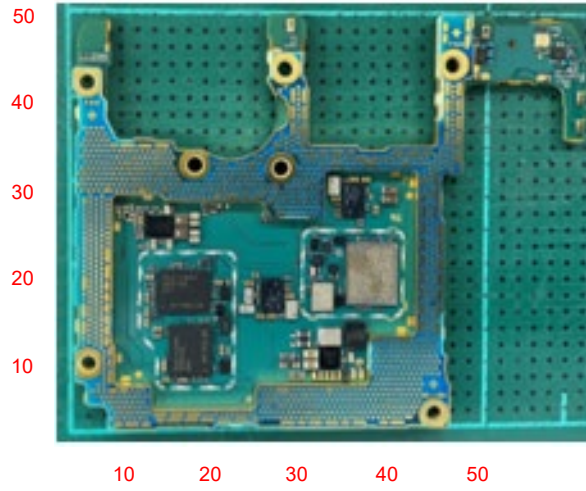

FCC ID: PY7-76056F Internal Photo

Scale (unit : mm)

Internal Main-PWB Front with Shield cases(Front-side)

Internal Main-PWB Front without Shield cases (Front-side)

Internal Main-PWB Front (Rear-side)

Internal Main-PWB Rear with Shield case (Rear-side)

Internal Main-PWB Rear without Shield case (Rear-side)

Internal Main-PWB Rear with Shield case (Front-side)

Internal Main-PWB Rear without Shield case (Front-side)

Internal Sub-PWB (Front-side)

Internal Sub-PBA (Rear-side)