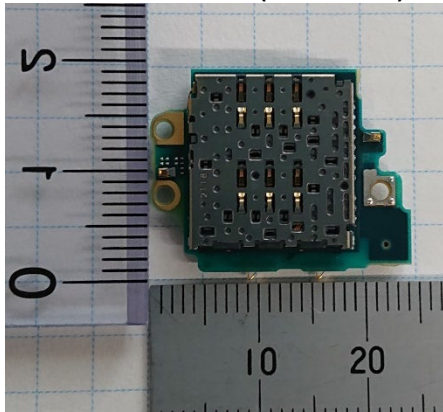

FCC ID: PY7-76056F Internal Photo

Scale (unit : mm)

Internal Main-PWB Front with Shield cases(Front-side)

Internal Main-PWB Front without Shield cases (Front-side)

Internal Main-PWB Front (Rear-side)

Internal Main-PWB Rear with Shield case (Rear-side)

Internal Main-PWB Rear without Shield case (Rear-side)

Internal Main-PWB Rear with Shield case (Front-side)

Internal Main-PWB Rear without Shield case (Front-side)

Internal Sub-PWB (Front-side)

Internal Sub-PBA (Rear-side)