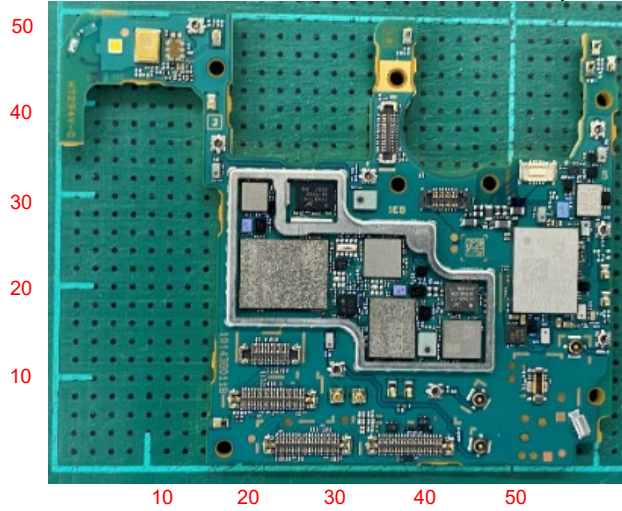

FCC ID: PY7-76056F Internal Photo

Scale (unit : mm)

Internal Main-PWB Front with Shield cases(Front-side)

Internal Main-PWB Front without Shield cases (Front-side)

Internal Main-PWB Front (Rear-side)

Internal Main-PWB Rear with Shield case (Rear-side)

Internal Main-PWB Rear without Shield case (Rear-side)

Internal Main-PWB Rear with Shield case (Front-side)

Internal Main-PWB Rear without Shield case (Front-side)

Internal Sub-PWB (Front-side)

Internal Sub-PBA (Rear-side)