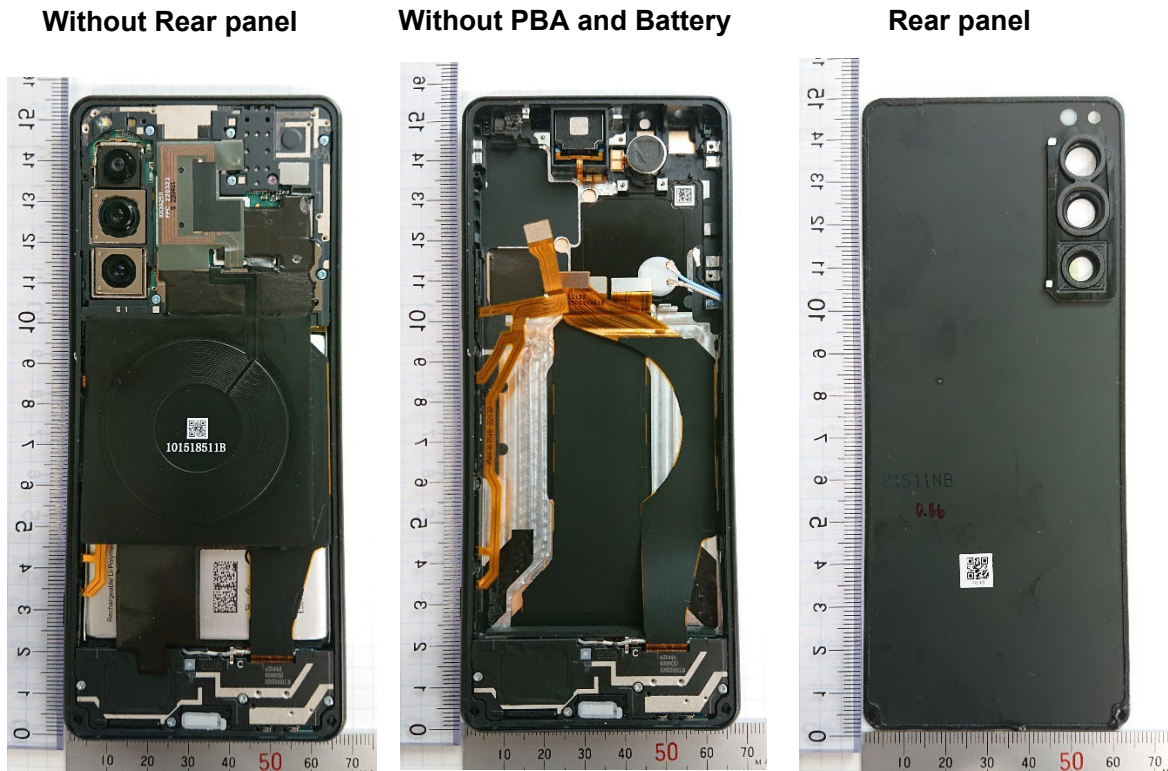

FCC ID: PY7-76056F Internal Photo

Scale (unit : mm)

Internal Main-PWB Front with Shield cases(Front-side)

Internal Main-PWB Front without Shield cases (Front-side)

Internal Main-PWB Front (Rear-side)

Internal Main-PWB Rear with Shield case (Rear-side)

Internal Main-PWB Rear without Shield case (Rear-side)

Internal Main-PWB Rear with Shield case (Front-side)

Internal Main-PWB Rear without Shield case (Front-side)

Internal Sub-PWB (Front-side)

Internal Sub-PBA (Rear-side)