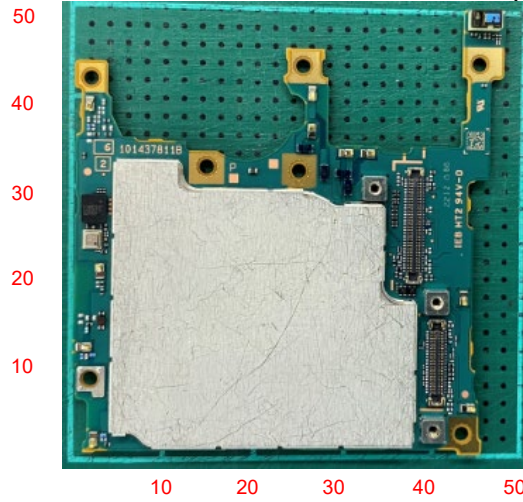

FCC ID: PY7-76056F Internal Photo

Scale (unit : mm)

Internal Main-PWB Front with Shield cases(Front-side)

Internal Main-PWB Front without Shield cases (Front-side)

Internal Main-PWB Front (Rear-side)

Internal Main-PWB Rear with Shield case (Rear-side)

Internal Main-PWB Rear without Shield case (Rear-side)

Internal Main-PWB Rear with Shield case (Front-side)

Internal Main-PWB Rear without Shield case (Front-side)

Internal Sub-PWB (Front-side)

Internal Sub-PBA (Rear-side)