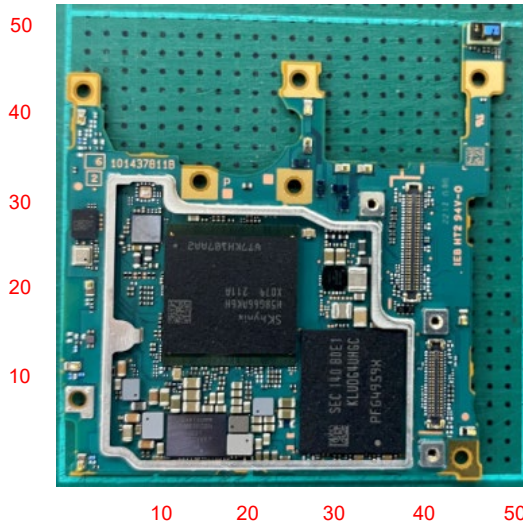

FCC ID: PY7-76056F Internal Photo

Scale (unit : mm)

Internal Main-PWB Front with Shield cases(Front-side)

Internal Main-PWB Front without Shield cases (Front-side)

Internal Main-PWB Front (Rear-side)

Internal Main-PWB Rear with Shield case (Rear-side)

Internal Main-PWB Rear without Shield case (Rear-side)

Internal Main-PWB Rear with Shield case (Front-side)

Internal Main-PWB Rear without Shield case (Front-side)

Internal Sub-PWB (Front-side)

Internal Sub-PBA (Rear-side)