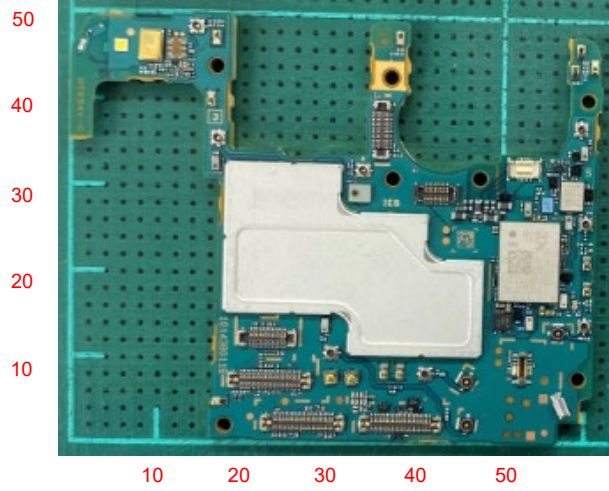

FCC ID: PY7-76056F Internal Photo

Scale (unit : mm)

Internal Main-PWB Front with Shield cases(Front-side)

Internal Main-PWB Front without Shield cases (Front-side)

Internal Main-PWB Front (Rear-side)

Internal Main-PWB Rear with Shield case (Rear-side)

Internal Main-PWB Rear without Shield case (Rear-side)

Internal Main-PWB Rear with Shield case (Front-side)

Internal Main-PWB Rear without Shield case (Front-side)

Internal Sub-PWB (Front-side)

Internal Sub-PBA (Rear-side)