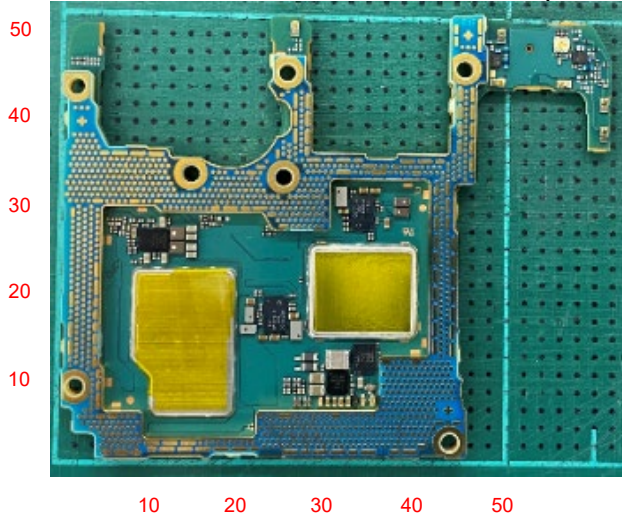

FCC ID: PY7-76056F Internal Photo

Scale (unit : mm)

Internal Main-PWB Front with Shield cases(Front-side)

Internal Main-PWB Front without Shield cases (Front-side)

Internal Main-PWB Front (Rear-side)

Internal Main-PWB Rear with Shield case (Rear-side)

Internal Main-PWB Rear without Shield case (Rear-side)

Internal Main-PWB Rear with Shield case (Front-side)

Internal Main-PWB Rear without Shield case (Front-side)

Internal Sub-PWB (Front-side)

Internal Sub-PBA (Rear-side)