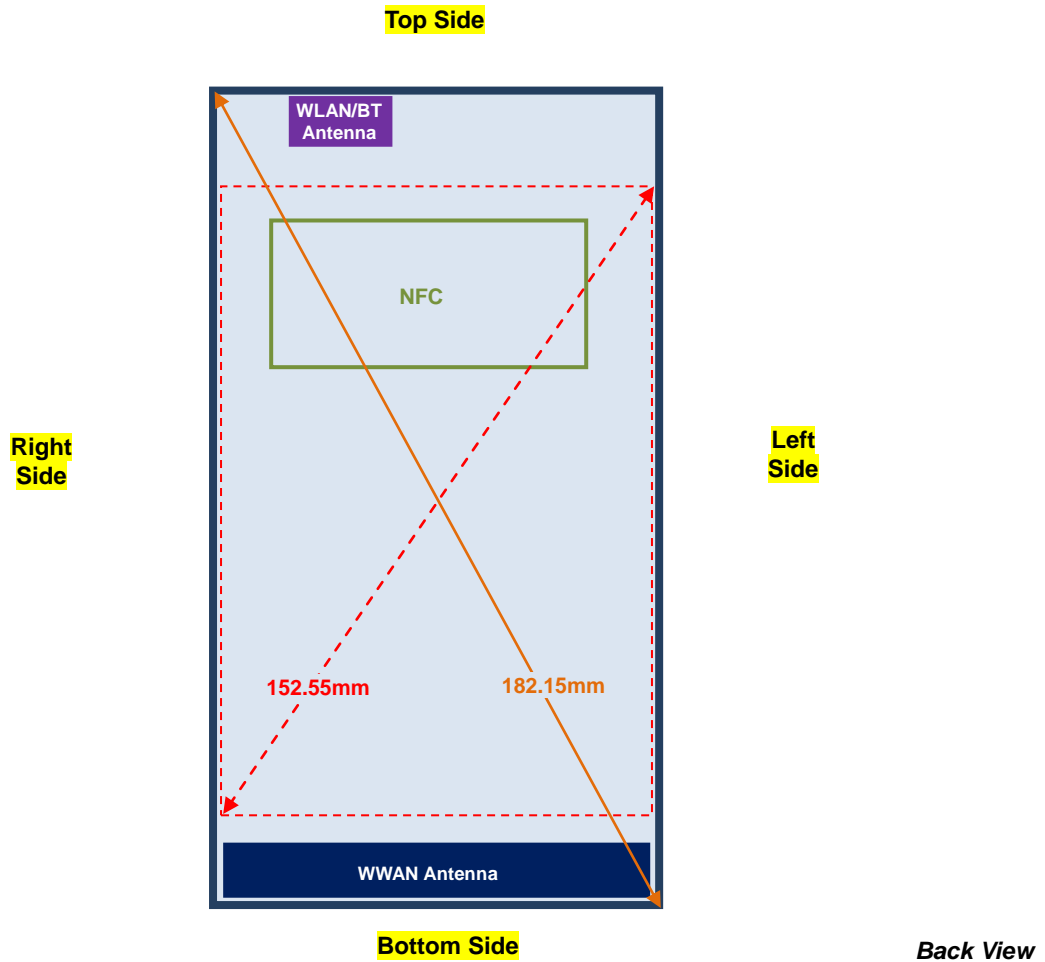

## Appendix F. Antenna Location

<Mobile Phone>

Overall diagonal	182.15 mm
Display diagonal	152.55 mm

**Appendix F. SAR Test Setup Photos**

**Right Cheek**

**Right Tilted**

**Left Cheek**

**Left Tilted**

Front, Test Separation 10 mm

Back, Test Separation 10 mm

Left Side, Test Separation 10 mm

Right Side, Test Separation 10 mm

Bottom Side, Test Separation 10 mm

**Front, Test Separation 15 mm**

**Back, Test Separation 15 mm**