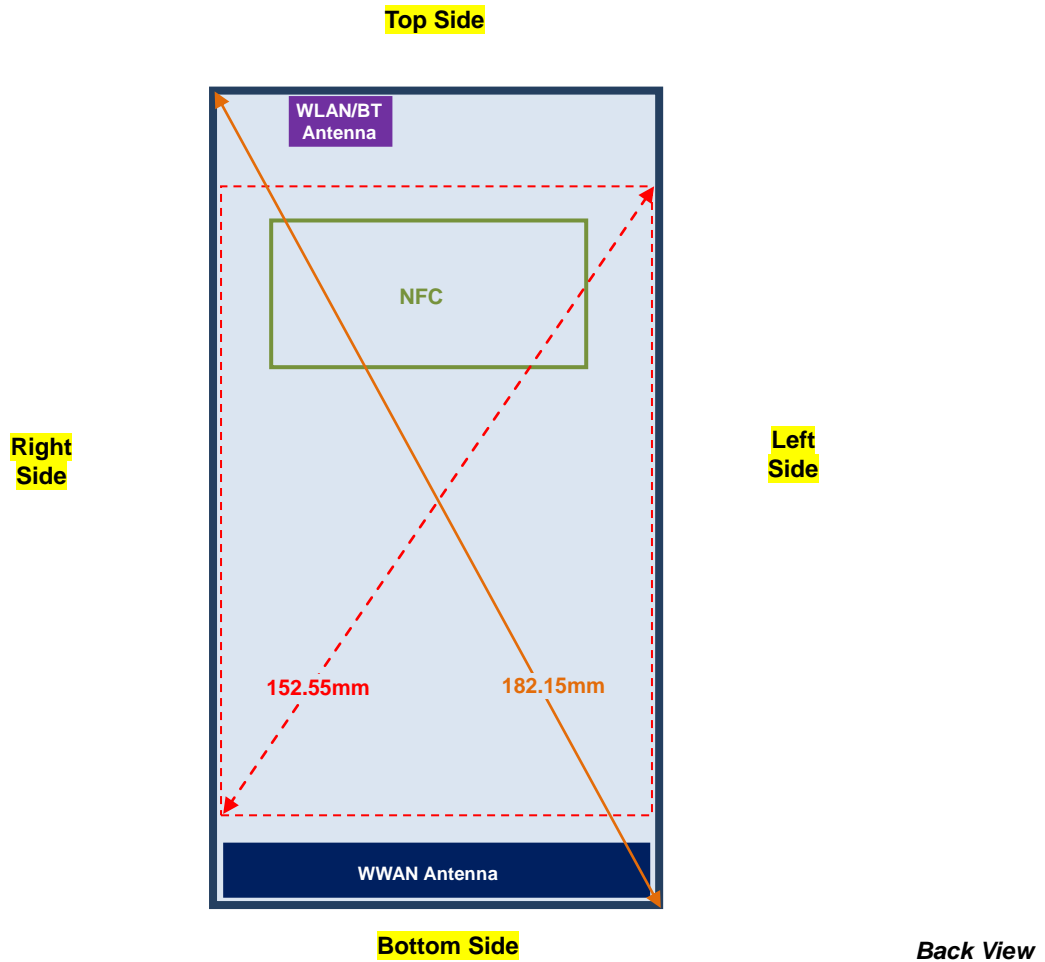

Appendix D. Antenna Location

<Mobile Phone>

Overall diagonal	182.15 mm
Display diagonal	152.55 mm

Appendix D. SAR Test Setup Photos

Right Cheek

Right Tilted

Left Cheek

Left Tilted

Front, Test Separation 0 mm

Back, Test Separation 0 mm

Top Side, Test Separation 0 mm

Right Side, Test Separation 0 mm

Front, Test Separation 10 mm

Back, Test Separation 10 mm

Left Side, Test Separation 10 mm

Right Side, Test Separation 10 mm

Top Side, Test Separation 10 mm

Bottom Side, Test Separation 10 mm

Front, Test Separation 15 mm

Back, Test Separation 15 mm