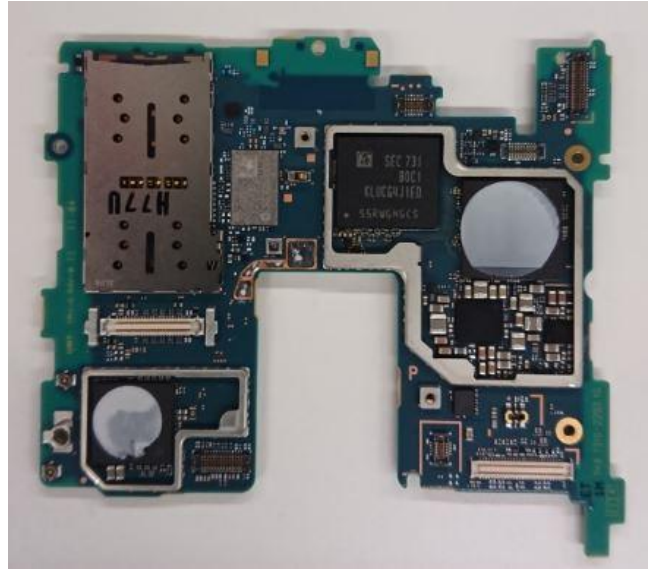

FCC ID: PY7-72474U Internal Photo

Without LCD

Without PBA and Battery

LCD

**Internal PWB with Shield cases (Front-side)**

**Internal PWB without Shield cases (Front-side)**

**Internal PWB with Shield cases (Rear-side)**

**Internal PWB without Shield cases (Rear-side)**

## Battery: