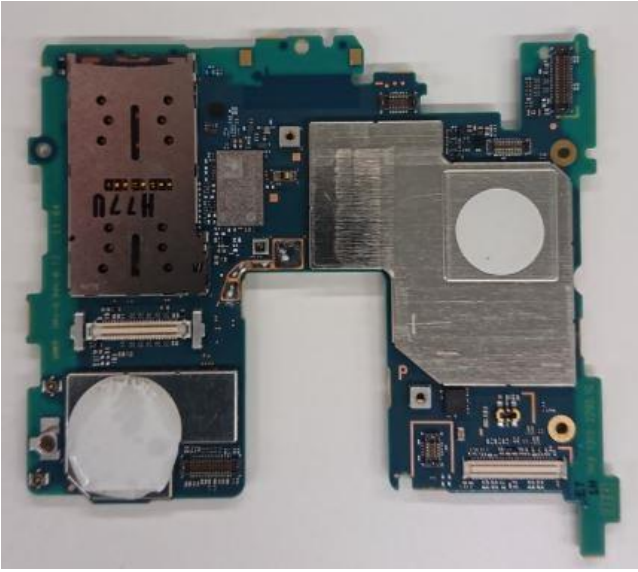

FCC ID: PY7-72474U Internal Photo

Without LCD

Without PBA and Battery

LCD

**Internal PWB with Shield cases (Front-side)**

**Internal PWB without Shield cases (Front-side)**

**Internal PWB with Shield cases (Rear-side)**

**Internal PWB without Shield cases (Rear-side)**

## Battery: