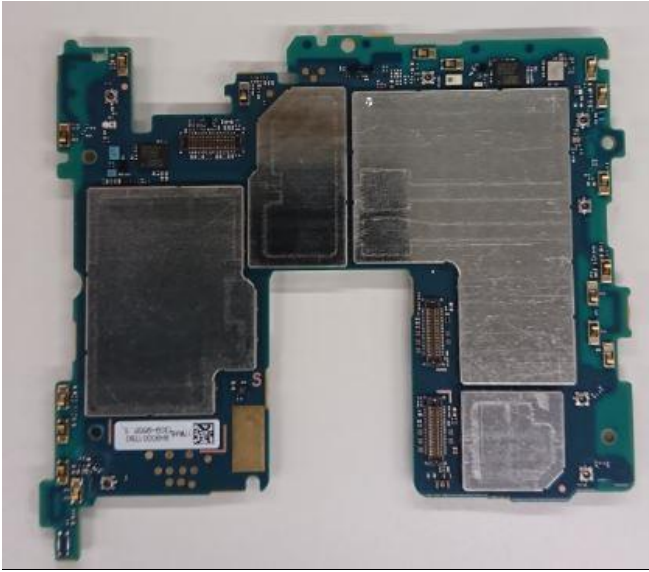

FCC ID: PY7-72474U Internal Photo

Without LCD

Without PBA and Battery

LCD

**Internal PWB with Shield cases (Front-side)**

**Internal PWB without Shield cases (Front-side)**

**Internal PWB with Shield cases (Rear-side)**

**Internal PWB without Shield cases (Rear-side)**

## Battery: