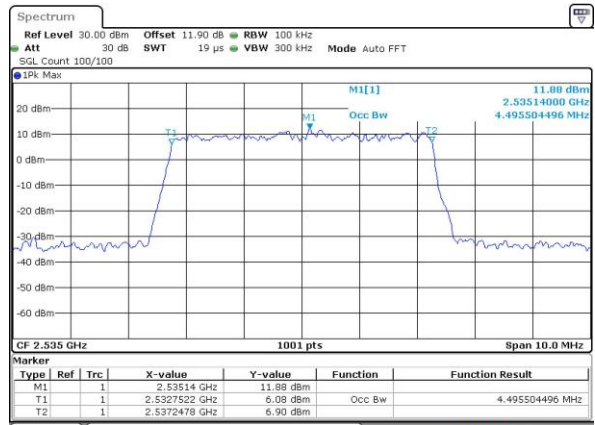

Middle Channel / 20MHz / 64QAM

Date: 1 JUL 2019 18:45:11

Highest Channel / 15MHz / 64QAM

Date: 1 JUL 2019 18:28:31

Highest Channel / 20MHz / 64QAM

Date: 1 JUL 2019 18:46:21

Occupied Bandwidth

Mode	LTE Band 7 : 99%OBW(MHz)											
BW	1.4MHz		3MHz		5MHz		10MHz		15MHz		20MHz	
Mod.	QPSK	16QAM	QPSK	16QAM	QPSK	16QAM	QPSK	16QAM	QPSK	16QAM	QPSK	16QAM
Lowest CH	-	-	-	-	4.49	4.47	8.99	9.05	13.40	13.40	17.90	17.86
Middle CH	-	-	-	-	4.48	4.50	9.11	8.97	13.46	13.52	17.86	17.98
Highest CH	-	-	-	-	4.49	4.48	9.01	9.01	13.52	13.40	17.90	17.82
Mode	LTE Band 7 : 99%OBW(MHz)											
BW	1.4MHz		3MHz		5MHz		10MHz		15MHz		20MHz	
Mod.	64QAM		64QAM		64QAM		64QAM		64QAM		64QAM	
Lowest CH	-	-	-	-	4.49	-	9.03	-	13.40	-	17.82	-
Middle CH	-	-	-	-	4.48	-	9.03	-	13.43	-	17.90	-
Highest CH	-	-	-	-	4.47	-	8.99	-	13.43	-	17.90	-

LTE Band 7

Lowest Channel / 5MHz / QPSK

Date: 1.JUL.2019 17:29:49

Lowest Channel / 5MHz / 16QAM

Date: 1.JUL.2019 17:30:01

Middle Channel / 5MHz / QPSK

Date: 1.JUL.2019 17:34:36

Middle Channel / 5MHz / 16QAM

Date: 1.JUL.2019 17:34:48

Highest Channel / 5MHz / QPSK

Date: 1.JUL.2019 17:36:53

Highest Channel / 5MHz / 16QAM

Date: 1.JUL.2019 17:37:06

LTE Band 7

Lowest Channel / 10MHz / QPSK

Date: 1.JUL.2019 17:47:39