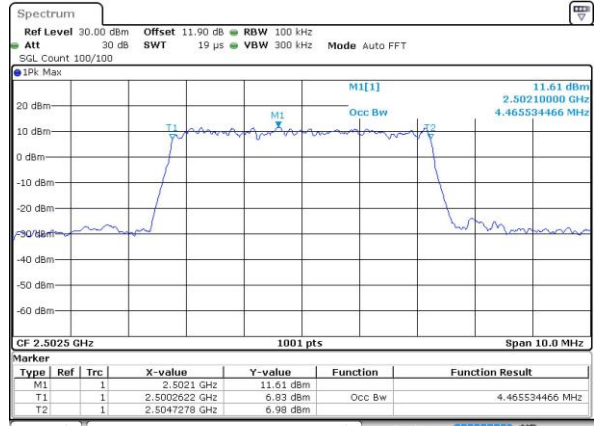

Lowest Channel / 5MHz / 16QAM

Date: 1.JUL.2019 17:30:01