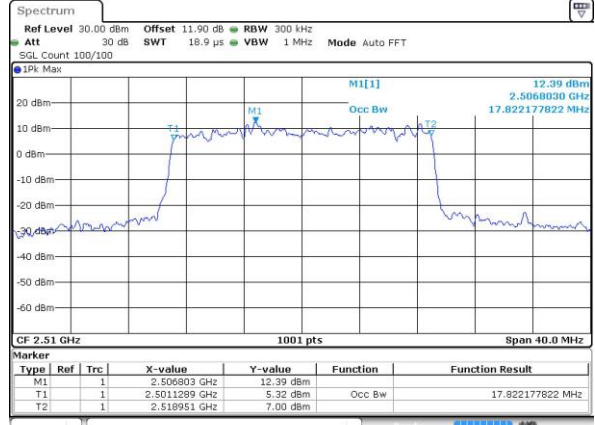

Date: 1 JUL 2019 18:10:30

LTE Band 7

Lowest Channel / 15MHz / 64QAM

Date: 1.JUL.2019 18:24:47

Lowest Channel / 20MHz / 64QAM

Date: 1.JUL.2019 18:42:36

Middle Channel / 15MHz / 64QAM

Date: 1.JUL.2019 18:27:10

Middle Channel / 20MHz / 64QAM

Date: 1.JUL.2019 18:45:00

Highest Channel / 15MHz / 64QAM

Date: 1.JUL.2019 18:28:19

Highest Channel / 20MHz / 64QAM

Date: 1.JUL.2019 18:46:08

Conducted Band Edge

LTE Band 7 / 5MHz / 16QAM

Lowest Band Edge / 1 RB

Date: 1 JUL 2019 17:31:39

Highest Band Edge / 1 RB

Date: 1 JUL 2019 17:38:43

Lowest Band Edge / Full RB

Date: 1 JUL 2019 17:32:52

Highest Band Edge / Full RB

Date: 1 JUL 2019 17:39:57