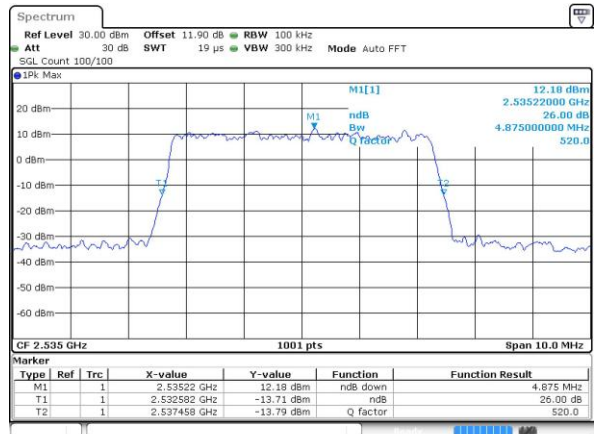

Date: 1 JUL 2019 18:57:18

Highest Channel / 1RB

Date: 1 JUL 2019 18:57:29

Highest Channel / Full RB

Date: 1 JUL 2019 18:57:40

26dB Bandwidth

Mode	LTE Band 7 : 26dB BW(MHz)											
BW	1.4MHz		3MHz		5MHz		10MHz		15MHz		20MHz	
Mod.	QPSK	16QAM	QPSK	16QAM	QPSK	16QAM	QPSK	16QAM	QPSK	16QAM	QPSK	16QAM
Lowest CH	-	-	-	-	4.88	4.85	9.85	9.91	14.39	14.48	18.98	18.98
Middle CH	-	-	-	-	4.99	4.88	9.63	9.73	14.51	14.54	19.42	19.14
Highest CH	-	-	-	-	4.85	4.87	9.81	9.77	14.36	14.18	18.70	18.86
Mode	LTE Band 7 : 26dB BW(MHz)											
BW	1.4MHz		3MHz		5MHz		10MHz		15MHz		20MHz	
Mod.	64QAM		64QAM		64QAM		64QAM		64QAM		64QAM	
Lowest CH	-	-	-	-	4.92	-	9.83	-	14.39	-	18.94	-
Middle CH	-	-	-	-	4.83	-	9.69	-	14.36	-	19.30	-
Highest CH	-	-	-	-	4.91	-	9.77	-	14.36	-	18.74	-

LTE Band 7

Lowest Channel / 5MHz / QPSK

Date: 1 JUL 2019 17:30:13

Lowest Channel / 5MHz / 16QAM

Date: 1 JUL 2019 17:30:26

Middle Channel / 5MHz / QPSK

Date: 1 JUL 2019 17:34:59

Middle Channel / 5MHz / 16QAM