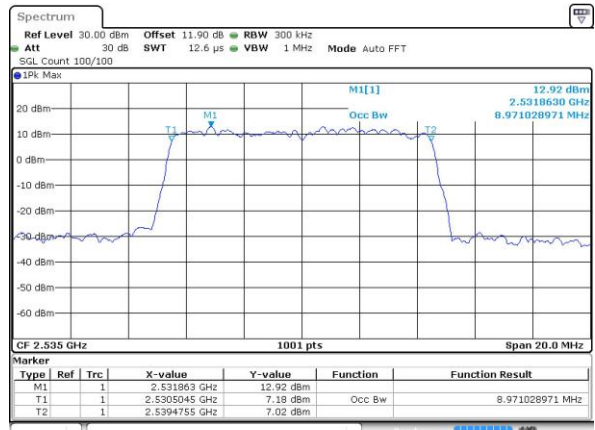

Lowest Channel / 10MHz / 16QAM

Date: 1.JUL.2019 17:47:52

Middle Channel / 10MHz / QPSK

Date: 1.JUL.2019 17:52:27

Middle Channel / 10MHz / 16QAM

Date: 1.JUL.2019 17:52:39

Highest Channel / 10MHz / QPSK

Date: 1.JUL.2019 17:54:45