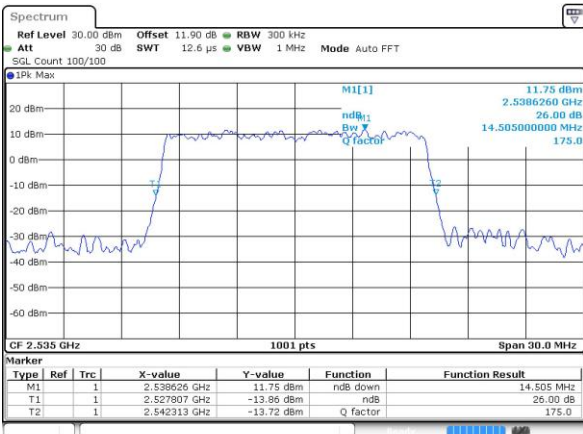

Highest Channel / 10MHz / 16QAM

Date: 1.JUL.2019 17:55:21

LTE Band 7

Lowest Channel / 15MHz / QPSK

Date: 1 JUL 2019 18:13:20

Lowest Channel / 15MHz / 16QAM

Date: 1 JUL 2019 18:13:32

Middle Channel / 15MHz / QPSK