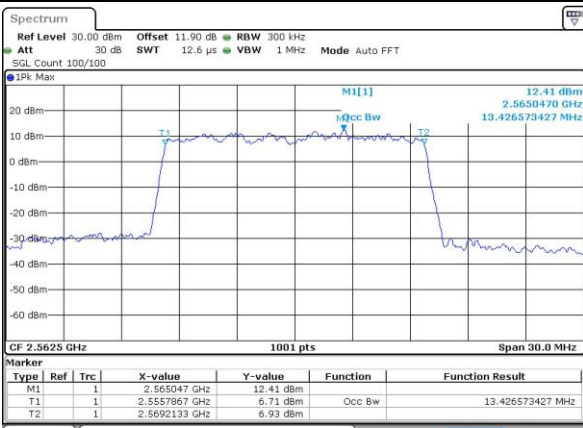

Date: 1 JUL 2019 18:10:30

LTE Band 7

Lowest Channel / 15MHz / 64QAM

Date: 1.JUL.2019 18:24:47

Lowest Channel / 20MHz / 64QAM

Date: 1.JUL.2019 18:42:36

Middle Channel / 15MHz / 64QAM

Date: 1.JUL.2019 18:27:10

Middle Channel / 20MHz / 64QAM

Date: 1.JUL.2019 18:45:00

Highest Channel / 15MHz / 64QAM

Date: 1.JUL.2019 18:28:19

Highest Channel / 20MHz / 64QAM

Date: 1.JUL.2019 18:46:08

Conducted Band Edge

LTE Band 7 / 5MHz / 16QAM

Lowest Band Edge / 1 RB

Date: 1 JUL 2019 17:31:39

Highest Band Edge / 1 RB

Date: 1 JUL 2019 17:38:43

Lowest Band Edge / Full RB

Date: 1 JUL 2019 17:32:52

Highest Band Edge / Full RB

Date: 1 JUL 2019 17:39:57