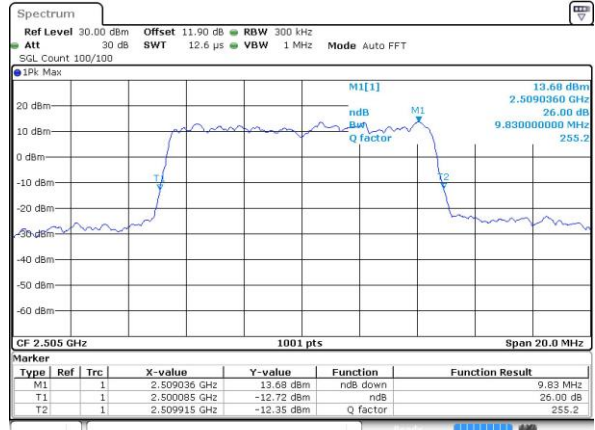

Highest Channel / 20MHz / QPSK

Date: 1 JUL 2019 18:38:13

Highest Channel / 20MHz / 16QAM

Date: 1 JUL 2019 18:38:25

LTE Band 7

Lowest Channel / 5MHz / 64QAM

Date: 1.JUL.2019 17:41:54

Lowest Channel / 10MHz / 64QAM