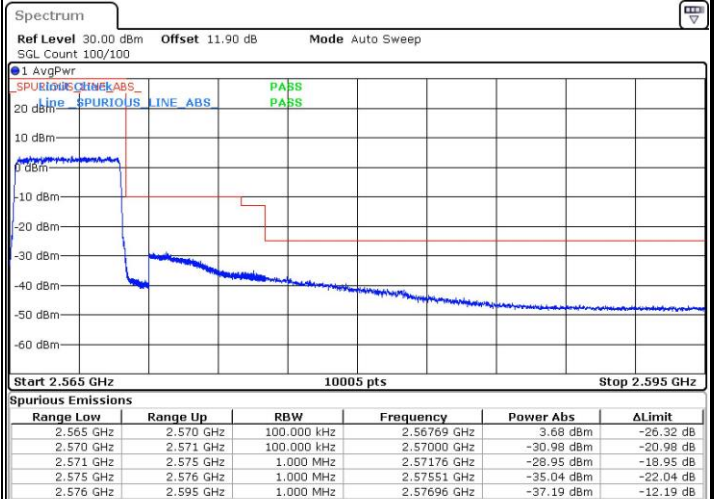

Date: 1 JUL 2019 18:10:30

LTE Band 7

Lowest Channel / 15MHz / 64QAM

Date: 1.JUL.2019 18:24:47

Lowest Channel / 20MHz / 64QAM

Date: 1.JUL.2019 18:42:36

Middle Channel / 15MHz / 64QAM

Date: 1.JUL.2019 18:27:10

Middle Channel / 20MHz / 64QAM

Date: 1.JUL.2019 18:45:00

Highest Channel / 15MHz / 64QAM

Date: 1.JUL.2019 18:28:19

Highest Channel / 20MHz / 64QAM

Date: 1.JUL.2019 18:46:08

Conducted Band Edge

LTE Band 7 / 5MHz / 16QAM

Lowest Band Edge / 1 RB

Date: 1 JUL 2019 17:31:39

Highest Band Edge / 1 RB

Date: 1 JUL 2019 17:38:43

Lowest Band Edge / Full RB

Date: 1 JUL 2019 17:32:52

Highest Band Edge / Full RB

Date: 1 JUL 2019 17:39:57