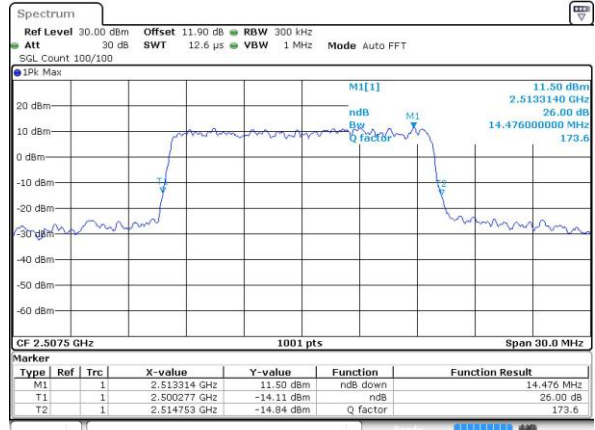

Highest Channel / 10MHz / 16QAM

Date: 1.JUL.2019 17:55:21

LTE Band 7

Lowest Channel / 15MHz / QPSK

Date: 1 JUL 2019 18:13:20

Lowest Channel / 15MHz / 16QAM

Date: 1 JUL 2019 18:13:32

Middle Channel / 15MHz / QPSK