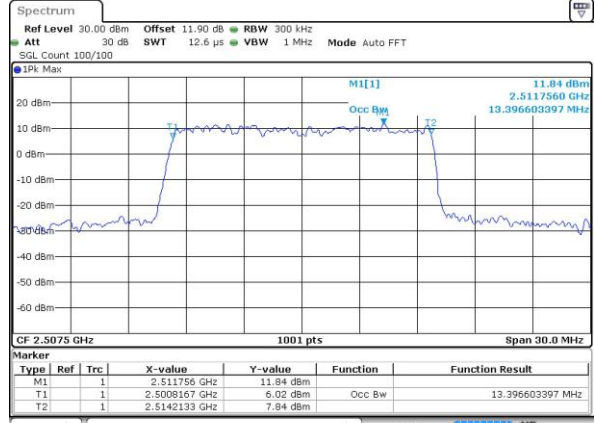

Highest Channel / 10MHz / 16QAM

Date: 1.JUL.2019 17:54:57

LTE Band 7

Lowest Channel / 15MHz / QPSK

Date: 1 JUL 2019 18:12:55

Lowest Channel / 15MHz / 16QAM

Date: 1 JUL 2019 18:13:08

Middle Channel / 15MHz / QPSK

Date: 1 JUL 2019 18:17:42

Middle Channel / 15MHz / 16QAM

Date: 1 JUL 2019 18:17:54

Highest Channel / 15MHz / QPSK

Date: 1 JUL 2019 18:19:59

Highest Channel / 15MHz / 16QAM

Date: 1 JUL 2019 18:20:11

LTE Band 7