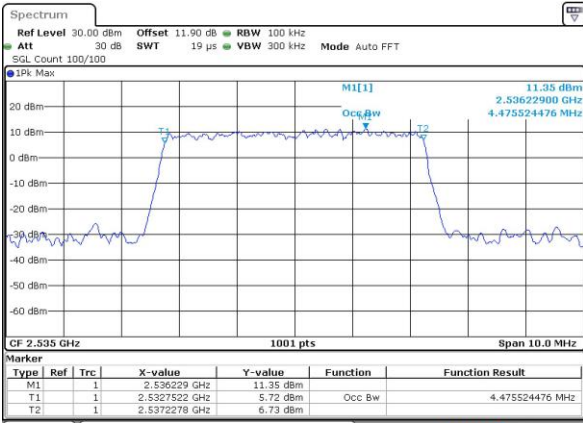

Highest Channel / 20MHz / QPSK

Date: 1 JUL 2019 18:37:48

Highest Channel / 20MHz / 16QAM

Date: 1 JUL 2019 18:38:00

LTE Band 7

Lowest Channel / 5MHz / 64QAM

Date: 1 JUL 2019 17:41:42

Lowest Channel / 10MHz / 64QAM

Date: 1 JUL 2019 18:06:58

Middle Channel / 5MHz / 64QAM

Date: 1 JUL 2019 17:44:05

Middle Channel / 10MHz / 64QAM

Date: 1 JUL 2019 18:09:21

Highest Channel / 5MHz / 64QAM

Date: 1 JUL 2019 17:45:14

Highest Channel / 10MHz / 64QAM