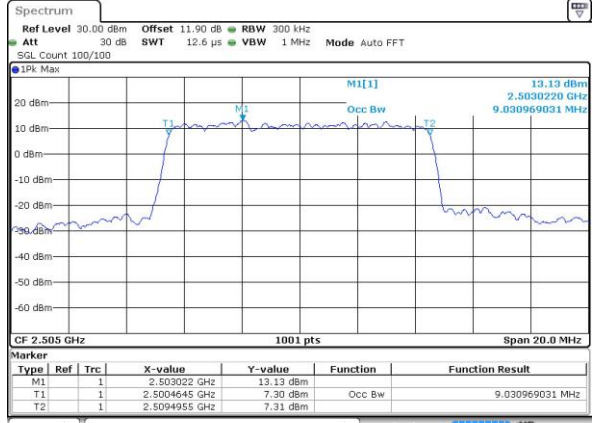

Highest Channel / 20MHz / QPSK

Date: 1 JUL 2019 18:37:48

Highest Channel / 20MHz / 16QAM

Date: 1 JUL 2019 18:38:00

LTE Band 7

Lowest Channel / 5MHz / 64QAM

Date: 1 JUL 2019 17:41:42

Lowest Channel / 10MHz / 64QAM