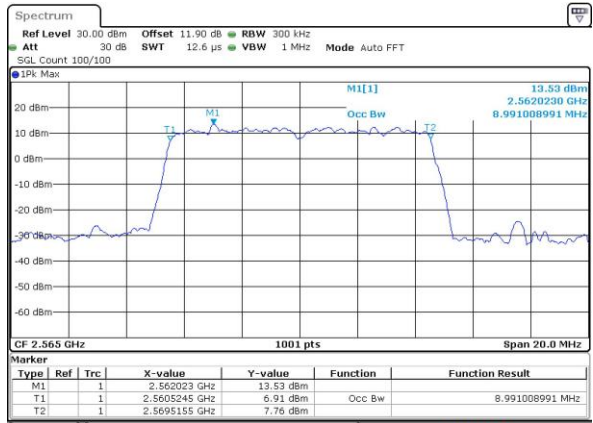

Highest Channel / 20MHz / QPSK

Date: 1 JUL 2019 18:37:48

Highest Channel / 20MHz / 16QAM

Date: 1 JUL 2019 18:38:00

LTE Band 7

Lowest Channel / 5MHz / 64QAM

Date: 1 JUL 2019 17:41:42

Lowest Channel / 10MHz / 64QAM

Date: 1 JUL 2019 18:06:58

Middle Channel / 5MHz / 64QAM

Date: 1 JUL 2019 17:44:05

Middle Channel / 10MHz / 64QAM

Date: 1 JUL 2019 18:09:21

Highest Channel / 5MHz / 64QAM

Date: 1 JUL 2019 17:45:14

Highest Channel / 10MHz / 64QAM

Date: 1 JUL 2019 18:10:30

LTE Band 7

Lowest Channel / 15MHz / 64QAM

Date: 1.JUL.2019 18:24:47

Lowest Channel / 20MHz / 64QAM

Date: 1.JUL.2019 18:42:36

Middle Channel / 15MHz / 64QAM

Date: 1.JUL.2019 18:27:10