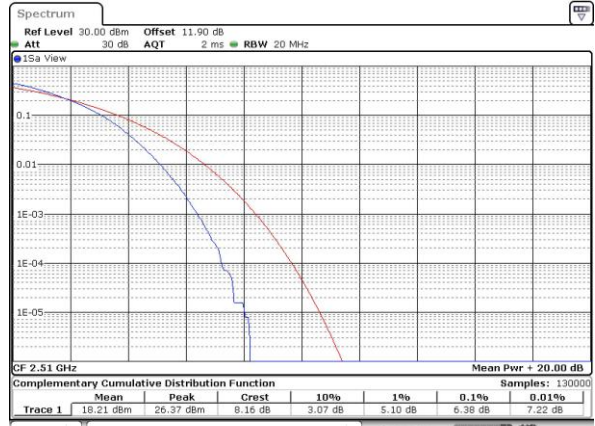

LTE Band 7 / 20MHz / 64QAM

Lowest Channel / 1RB

Date: 1 JUL 2019 18:56:45

Lowest Channel / Full RB

Date: 1 JUL 2019 18:56:56

Middle Channel / 1RB

Date: 1 JUL 2019 18:57:07

Middle Channel / Full RB

Date: 1 JUL 2019 18:57:18

Highest Channel / 1RB

Date: 1 JUL 2019 18:57:29

Highest Channel / Full RB

Date: 1 JUL 2019 18:57:40

26dB Bandwidth

Mode	LTE Band 7 : 26dB BW(MHz)											
BW	1.4MHz		3MHz		5MHz		10MHz		15MHz		20MHz	
Mod.	QPSK	16QAM	QPSK	16QAM	QPSK	16QAM	QPSK	16QAM	QPSK	16QAM	QPSK	16QAM
Lowest CH	-	-	-	-	4.88	4.85	9.85	9.91	14.39	14.48	18.98	18.98
Middle CH	-	-	-	-	4.99	4.88	9.63	9.73	14.51	14.54	19.42	19.14
Highest CH	-	-	-	-	4.85	4.87	9.81	9.77	14.36	14.18	18.70	18.86
Mode	LTE Band 7 : 26dB BW(MHz)											
BW	1.4MHz		3MHz		5MHz		10MHz		15MHz		20MHz	
Mod.	64QAM		64QAM		64QAM		64QAM		64QAM		64QAM	
Lowest CH	-	-	-	-	4.92	-	9.83	-	14.39	-	18.94	-
Middle CH	-	-	-	-	4.83	-	9.69	-	14.36	-	19.30	-
Highest CH	-	-	-	-	4.91	-	9.77	-	14.36	-	18.74	-