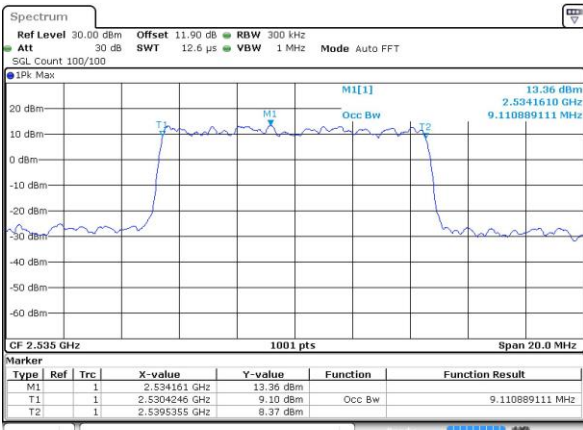

Middle Channel / 10MHz / QPSK

Date: 1.JUL.2019 17:52:27