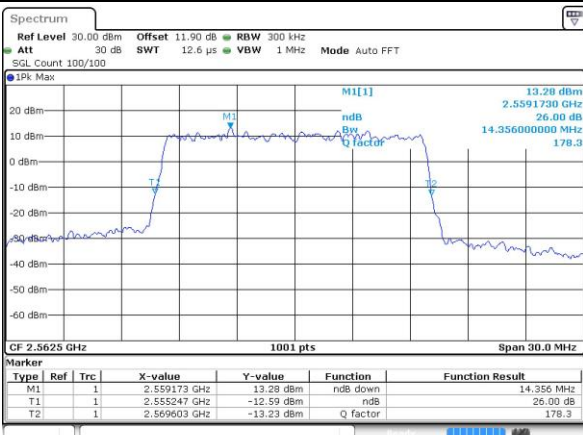

Highest Channel / 15MHz / QPSK

Date: 1 JUL 2019 18:20:24