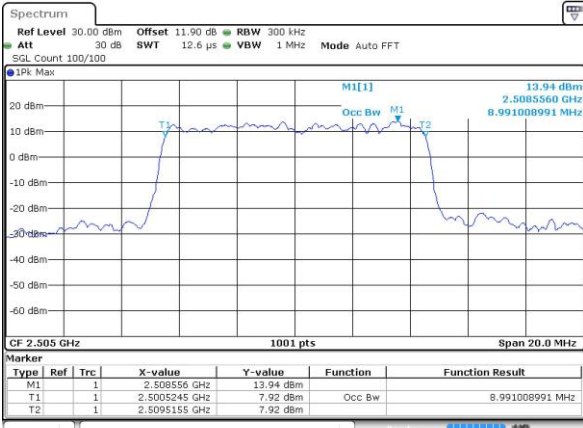

Date: 1.JUL.2019 17:34:48

Highest Channel / 5MHz / QPSK

Date: 1.JUL.2019 17:36:53

Highest Channel / 5MHz / 16QAM

Date: 1.JUL.2019 17:37:06

LTE Band 7

Lowest Channel / 10MHz / QPSK

Date: 1.JUL.2019 17:47:39