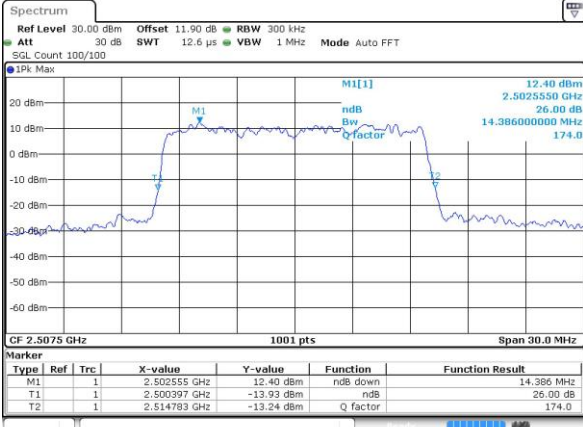

LTE Band 7

Lowest Channel / 15MHz / 64QAM

Date: 1 JUL 2019 18:24:59