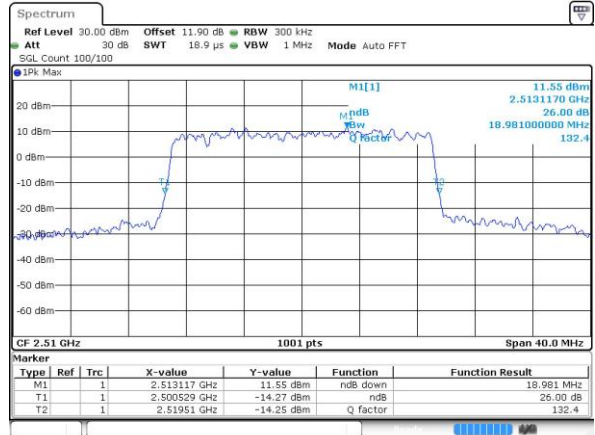

Lowest Channel / 20MHz / 16QAM

Date: 1 JUL 2019 18:31:20