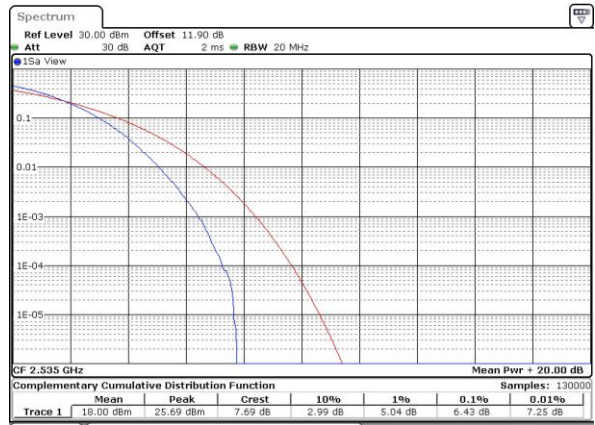

LTE Band 7 / 20MHz / 64QAM

Lowest Channel / 1RB

Date: 1 JUL 2019 18:56:45

Lowest Channel / Full RB

Date: 1 JUL 2019 18:56:56

Middle Channel / 1RB

Date: 1 JUL 2019 18:57:07

Middle Channel / Full RB

Date: 1 JUL 2019 18:57:18

Highest Channel / 1RB

Date: 1 JUL 2019 18:57:29

Highest Channel / Full RB

Date: 1 JUL 2019 18:57:40

26dB Bandwidth

Mode	LTE Band 7 : 26dB BW(MHz)											
BW	1.4MHz		3MHz		5MHz		10MHz		15MHz		20MHz	
Mod.	QPSK	16QAM	QPSK	16QAM	QPSK	16QAM	QPSK	16QAM	QPSK	16QAM	QPSK	16QAM
Lowest CH	-	-	-	-	4.88	4.85	9.85	9.91	14.39	14.48	18.98	18.98
Middle CH	-	-	-	-	4.99	4.88	9.63	9.73	14.51	14.54	19.42	19.14
Highest CH	-	-	-	-	4.85	4.87	9.81	9.77	14.36	14.18	18.70	18.86
Mode	LTE Band 7 : 26dB BW(MHz)											
BW	1.4MHz		3MHz		5MHz		10MHz		15MHz		20MHz	
Mod.	64QAM		64QAM		64QAM		64QAM		64QAM		64QAM	
Lowest CH	-	-	-	-	4.92	-	9.83	-	14.39	-	18.94	-
Middle CH	-	-	-	-	4.83	-	9.69	-	14.36	-	19.30	-
Highest CH	-	-	-	-	4.91	-	9.77	-	14.36	-	18.74	-