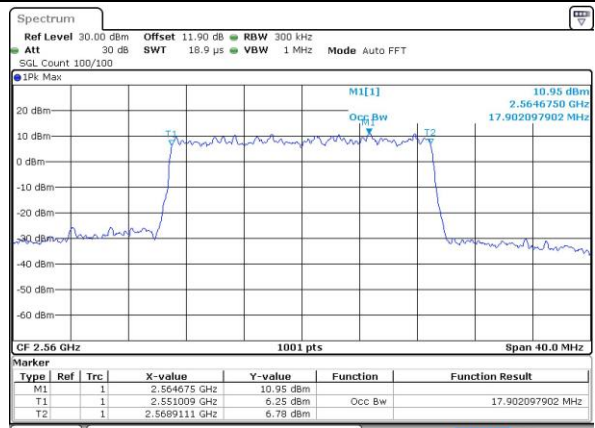

Date: 1 JUL 2019 18:10:30

LTE Band 7

Lowest Channel / 15MHz / 64QAM

Date: 1.JUL.2019 18:24:47

Lowest Channel / 20MHz / 64QAM

Date: 1.JUL.2019 18:42:36

Middle Channel / 15MHz / 64QAM

Date: 1.JUL.2019 18:27:10

Middle Channel / 20MHz / 64QAM

Date: 1.JUL.2019 18:45:00

Highest Channel / 15MHz / 64QAM

Date: 1.JUL.2019 18:28:19

Highest Channel / 20MHz / 64QAM

Date: 1.JUL.2019 18:46:08

Conducted Band Edge

LTE Band 7 / 5MHz / 16QAM

Lowest Band Edge / 1 RB

Date: 1 JUL 2019 17:31:39

Highest Band Edge / 1 RB

Date: 1 JUL 2019 17:38:43

Lowest Band Edge / Full RB

Date: 1 JUL 2019 17:32:52

Highest Band Edge / Full RB

Date: 1 JUL 2019 17:39:57