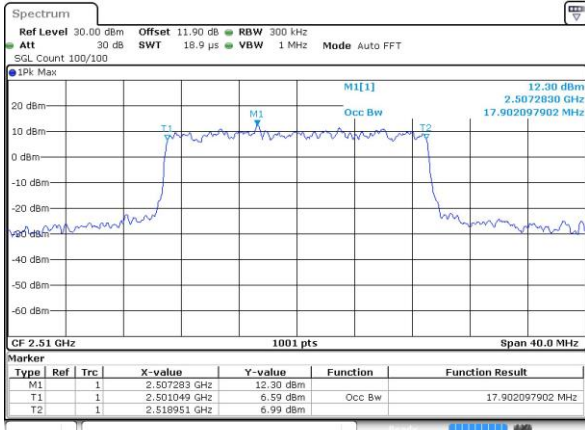

LTE Band 7

Lowest Channel / 20MHz / QPSK

Date: 1 JUL 2019 18:30:43