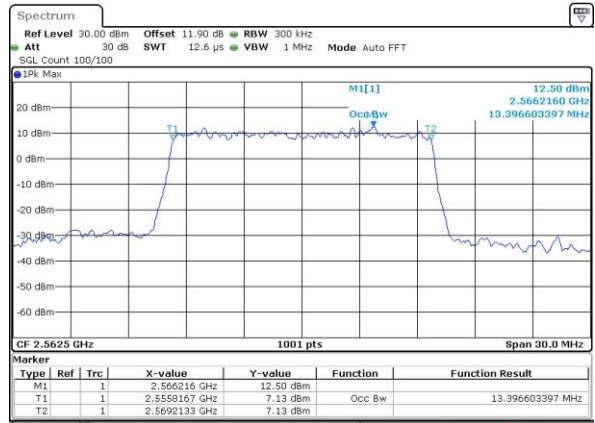

Highest Channel / 10MHz / 16QAM

Date: 1.JUL.2019 17:54:57

LTE Band 7

Lowest Channel / 15MHz / QPSK

Date: 1 JUL 2019 18:12:55

Lowest Channel / 15MHz / 16QAM

Date: 1 JUL 2019 18:13:08

Middle Channel / 15MHz / QPSK

Date: 1 JUL 2019 18:17:42

Middle Channel / 15MHz / 16QAM

Date: 1 JUL 2019 18:17:54

Highest Channel / 15MHz / QPSK

Date: 1 JUL 2019 18:19:59

Highest Channel / 15MHz / 16QAM

Date: 1 JUL 2019 18:20:11

LTE Band 7