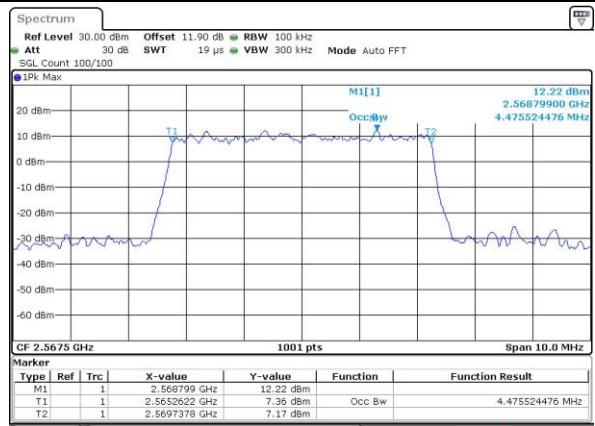

LTE Band 7

Lowest Channel / 5MHz / QPSK

Date: 1.JUL.2019 17:29:49

Lowest Channel / 5MHz / 16QAM

Date: 1.JUL.2019 17:30:01

Middle Channel / 5MHz / QPSK

Date: 1.JUL.2019 17:34:36

Middle Channel / 5MHz / 16QAM

Date: 1.JUL.2019 17:34:48

Highest Channel / 5MHz / QPSK

Date: 1.JUL.2019 17:36:53

Highest Channel / 5MHz / 16QAM

Date: 1.JUL.2019 17:37:06

LTE Band 7

Lowest Channel / 10MHz / QPSK

Date: 1.JUL.2019 17:47:39