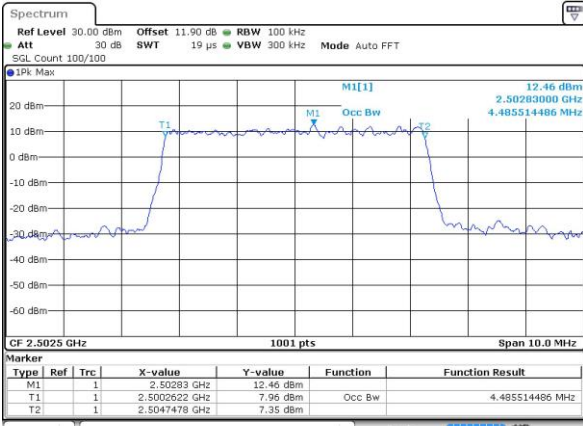

LTE Band 7

Lowest Channel / 5MHz / QPSK

Date: 1.JUL.2019 17:29:49