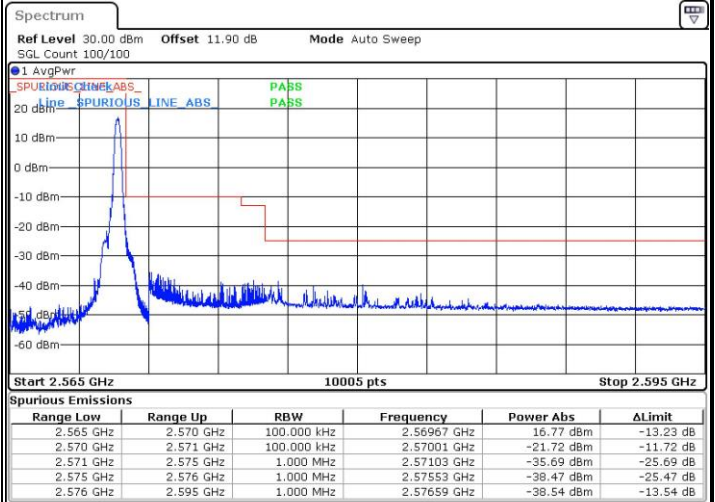

Date: 1 JUL 2019 18:10:30

LTE Band 7

Lowest Channel / 15MHz / 64QAM

Date: 1.JUL.2019 18:24:47

Lowest Channel / 20MHz / 64QAM

Date: 1.JUL.2019 18:42:36

Middle Channel / 15MHz / 64QAM

Date: 1.JUL.2019 18:27:10

Middle Channel / 20MHz / 64QAM

Date: 1.JUL.2019 18:45:00

Highest Channel / 15MHz / 64QAM

Date: 1.JUL.2019 18:28:19

Highest Channel / 20MHz / 64QAM

Date: 1.JUL.2019 18:46:08

Conducted Band Edge

LTE Band 7 / 5MHz / 16QAM

Lowest Band Edge / 1 RB

Date: 1 JUL 2019 17:31:39

Highest Band Edge / 1 RB

Date: 1 JUL 2019 17:38:43

Lowest Band Edge / Full RB

Date: 1 JUL 2019 17:32:52

Highest Band Edge / Full RB

Date: 1 JUL 2019 17:39:57