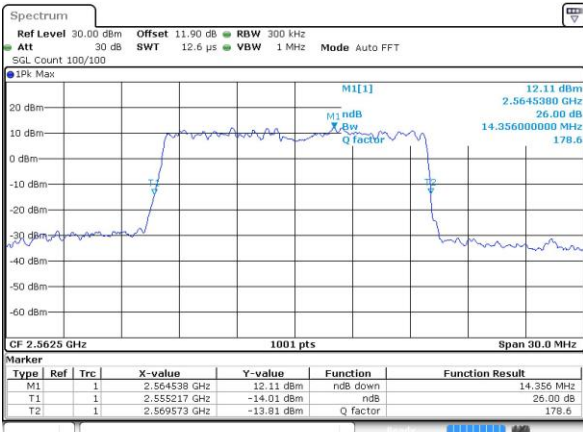

Date: 1.JUL.2019 18:10:42

LTE Band 7

Lowest Channel / 15MHz / 64QAM

Date: 1 JUL 2019 18:24:59

Lowest Channel / 20MHz / 64QAM

Date: 1 JUL 2019 18:42:48

Middle Channel / 15MHz / 64QAM

Date: 1 JUL 2019 18:27:21

Middle Channel / 20MHz / 64QAM

Date: 1 JUL 2019 18:45:11

Highest Channel / 15MHz / 64QAM

Date: 1 JUL 2019 18:28:31

Highest Channel / 20MHz / 64QAM

Date: 1 JUL 2019 18:46:21

Occupied Bandwidth

Mode	LTE Band 7 : 99%OBW(MHz)											
BW	1.4MHz		3MHz		5MHz		10MHz		15MHz		20MHz	
Mod.	QPSK	16QAM	QPSK	16QAM	QPSK	16QAM	QPSK	16QAM	QPSK	16QAM	QPSK	16QAM
Lowest CH	-	-	-	-	4.49	4.47	8.99	9.05	13.40	13.40	17.90	17.86
Middle CH	-	-	-	-	4.48	4.50	9.11	8.97	13.46	13.52	17.86	17.98
Highest CH	-	-	-	-	4.49	4.48	9.01	9.01	13.52	13.40	17.90	17.82
Mode	LTE Band 7 : 99%OBW(MHz)											
BW	1.4MHz		3MHz		5MHz		10MHz		15MHz		20MHz	
Mod.	64QAM		64QAM		64QAM		64QAM		64QAM		64QAM	
Lowest CH	-	-	-	-	4.49	-	9.03	-	13.40	-	17.82	-
Middle CH	-	-	-	-	4.48	-	9.03	-	13.43	-	17.90	-
Highest CH	-	-	-	-	4.47	-	8.99	-	13.43	-	17.90	-