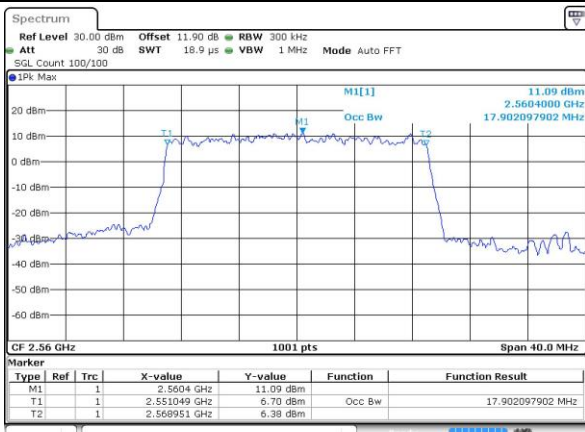

Lowest Channel / 20MHz / QPSK

Date: 1 JUL 2019 18:30:43

Lowest Channel / 20MHz / 16QAM

Date: 1 JUL 2019 18:30:56

Middle Channel / 20MHz / QPSK

Date: 1 JUL 2019 18:35:30

Middle Channel / 20MHz / 16QAM

Date: 1 JUL 2019 18:35:42

Highest Channel / 20MHz / QPSK

Date: 1 JUL 2019 18:37:48

Highest Channel / 20MHz / 16QAM

Date: 1 JUL 2019 18:38:00

LTE Band 7

Lowest Channel / 5MHz / 64QAM

Date: 1 JUL 2019 17:41:42

Lowest Channel / 10MHz / 64QAM