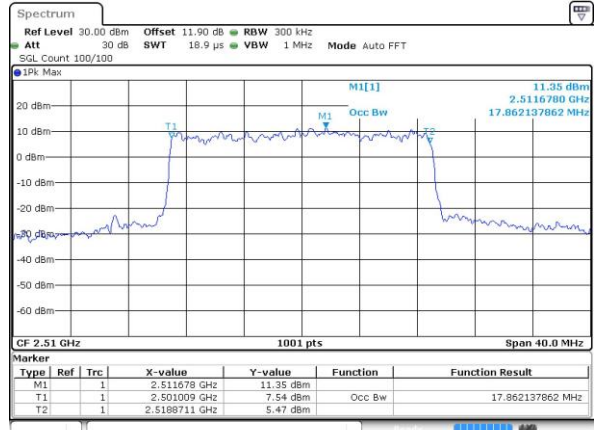

Lowest Channel / 20MHz / 16QAM

Date: 1 JUL 2019 18:30:56