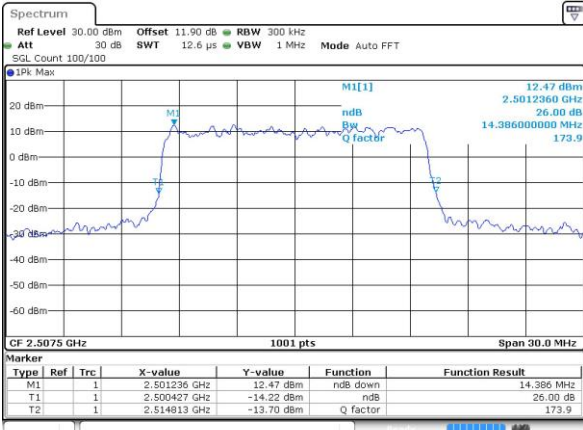

Highest Channel / 10MHz / 16QAM

Date: 1.JUL.2019 17:55:21

LTE Band 7

Lowest Channel / 15MHz / QPSK

Date: 1 JUL 2019 18:13:20

Lowest Channel / 15MHz / 16QAM

Date: 1 JUL 2019 18:13:32

Middle Channel / 15MHz / QPSK

Date: 1 JUL 2019 18:18:05

Middle Channel / 15MHz / 16QAM

Date: 1 JUL 2019 18:18:17

Highest Channel / 15MHz / QPSK

Date: 1 JUL 2019 18:20:24

Highest Channel / 15MHz / 16QAM

Date: 1 JUL 2019 18:20:36

LTE Band 7