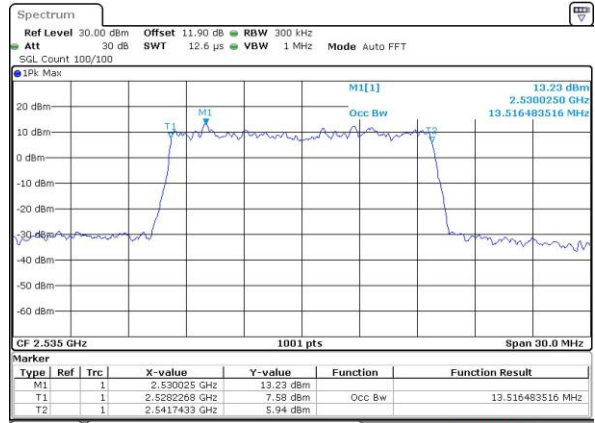

Highest Channel / 10MHz / 16QAM

Date: 1.JUL.2019 17:54:57

LTE Band 7

Lowest Channel / 15MHz / QPSK

Date: 1 JUL 2019 18:12:55

Lowest Channel / 15MHz / 16QAM

Date: 1 JUL 2019 18:13:08

Middle Channel / 15MHz / QPSK

Date: 1 JUL 2019 18:17:42

Middle Channel / 15MHz / 16QAM

Date: 1 JUL 2019 18:17:54

Highest Channel / 15MHz / QPSK

Date: 1 JUL 2019 18:19:59

Highest Channel / 15MHz / 16QAM

Date: 1 JUL 2019 18:20:11

LTE Band 7