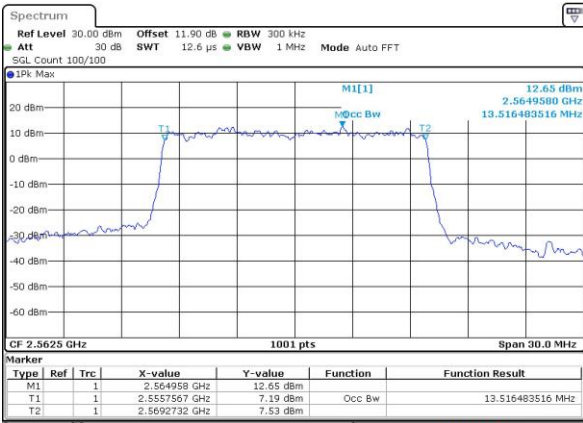

Highest Channel / 10MHz / 16QAM

Date: 1.JUL.2019 17:54:57

LTE Band 7

Lowest Channel / 15MHz / QPSK

Date: 1 JUL 2019 18:12:55

Lowest Channel / 15MHz / 16QAM

Date: 1 JUL 2019 18:13:08

Middle Channel / 15MHz / QPSK

Date: 1 JUL 2019 18:17:42

Middle Channel / 15MHz / 16QAM

Date: 1 JUL 2019 18:17:54

Highest Channel / 15MHz / QPSK

Date: 1 JUL 2019 18:19:59

Highest Channel / 15MHz / 16QAM

Date: 1 JUL 2019 18:20:11

LTE Band 7