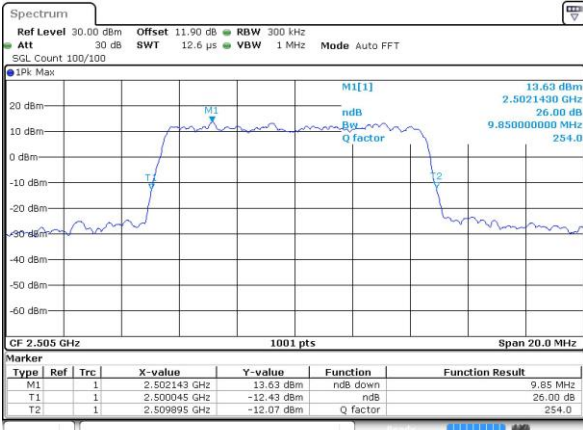

Date: 1 JUL 2019 17:35:11

Highest Channel / 5MHz / QPSK

Date: 1 JUL 2019 17:37:18

Highest Channel / 5MHz / 16QAM

Date: 1 JUL 2019 17:37:30

LTE Band 7

Lowest Channel / 10MHz / QPSK

Date: 1.JUL.2019 17:48:04