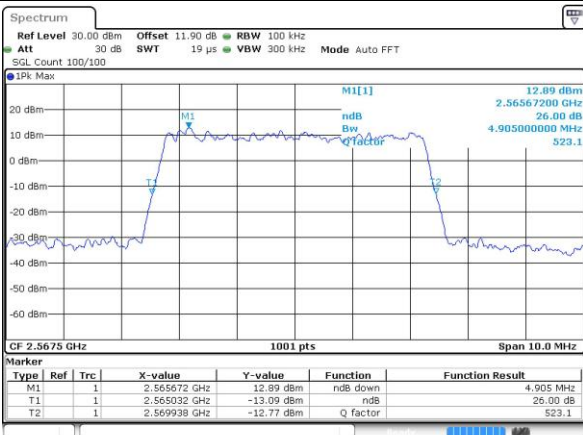

Date: 1.JUL.2019 18:07:10

Middle Channel / 5MHz / 64QAM

Date: 1.JUL.2019 17:44:17

Middle Channel / 10MHz / 64QAM

Date: 1.JUL.2019 18:09:33

Highest Channel / 5MHz / 64QAM

Date: 1.JUL.2019 17:45:26

Highest Channel / 10MHz / 64QAM