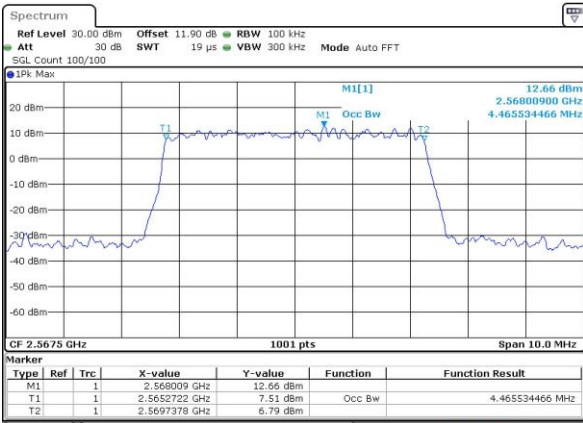

Highest Channel / 20MHz / QPSK

Date: 1 JUL 2019 18:37:48

Highest Channel / 20MHz / 16QAM

Date: 1 JUL 2019 18:38:00

LTE Band 7

Lowest Channel / 5MHz / 64QAM

Date: 1 JUL 2019 17:41:42

Lowest Channel / 10MHz / 64QAM

Date: 1 JUL 2019 18:06:58

Middle Channel / 5MHz / 64QAM

Date: 1 JUL 2019 17:44:05

Middle Channel / 10MHz / 64QAM

Date: 1 JUL 2019 18:09:21

Highest Channel / 5MHz / 64QAM

Date: 1 JUL 2019 17:45:14

Highest Channel / 10MHz / 64QAM

Date: 1 JUL 2019 18:10:30

LTE Band 7

Lowest Channel / 15MHz / 64QAM

Date: 1.JUL.2019 18:24:47

Lowest Channel / 20MHz / 64QAM

Date: 1.JUL.2019 18:42:36

Middle Channel / 15MHz / 64QAM

Date: 1.JUL.2019 18:27:10