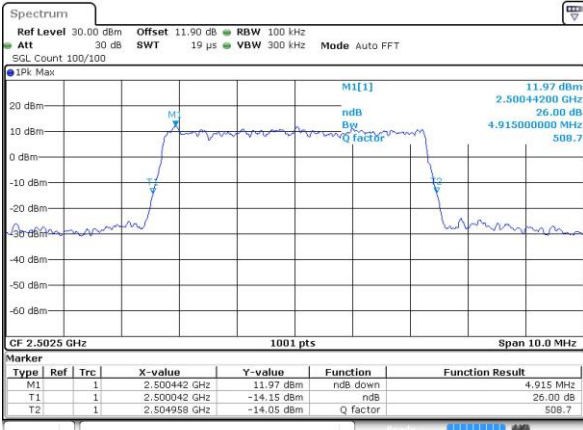

Highest Channel / 20MHz / QPSK

Date: 1 JUL 2019 18:38:13

Highest Channel / 20MHz / 16QAM

Date: 1 JUL 2019 18:38:25

LTE Band 7

Lowest Channel / 5MHz / 64QAM

Date: 1.JUL.2019 17:41:54

Lowest Channel / 10MHz / 64QAM