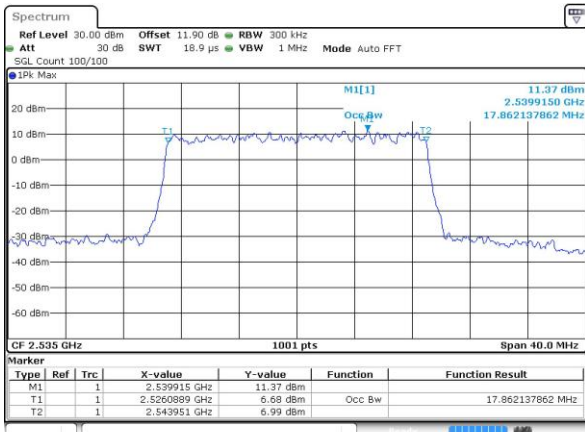

Lowest Channel / 20MHz / QPSK

Date: 1 JUL 2019 18:30:43

Lowest Channel / 20MHz / 16QAM

Date: 1 JUL 2019 18:30:56

Middle Channel / 20MHz / QPSK

Date: 1 JUL 2019 18:35:30

Middle Channel / 20MHz / 16QAM

Date: 1 JUL 2019 18:35:42

Highest Channel / 20MHz / QPSK

Date: 1 JUL 2019 18:37:48

Highest Channel / 20MHz / 16QAM

Date: 1 JUL 2019 18:38:00

LTE Band 7

Lowest Channel / 5MHz / 64QAM

Date: 1 JUL 2019 17:41:42

Lowest Channel / 10MHz / 64QAM