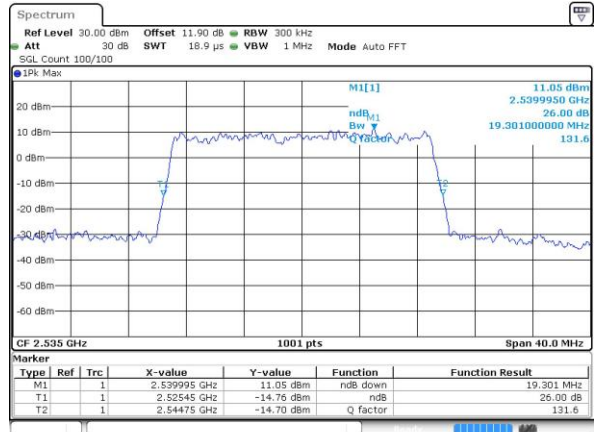

Date: 1.JUL.2019 18:10:42

LTE Band 7

Lowest Channel / 15MHz / 64QAM

Date: 1 JUL 2019 18:24:59

Lowest Channel / 20MHz / 64QAM

Date: 1 JUL 2019 18:42:48

Middle Channel / 15MHz / 64QAM

Date: 1 JUL 2019 18:27:21

Middle Channel / 20MHz / 64QAM

Date: 1 JUL 2019 18:45:11

Highest Channel / 15MHz / 64QAM

Date: 1 JUL 2019 18:28:31

Highest Channel / 20MHz / 64QAM

Date: 1 JUL 2019 18:46:21

Occupied Bandwidth

Mode	LTE Band 7 : 99%OBW(MHz)											
BW	1.4MHz		3MHz		5MHz		10MHz		15MHz		20MHz	
Mod.	QPSK	16QAM	QPSK	16QAM	QPSK	16QAM	QPSK	16QAM	QPSK	16QAM	QPSK	16QAM
Lowest CH	-	-	-	-	4.49	4.47	8.99	9.05	13.40	13.40	17.90	17.86
Middle CH	-	-	-	-	4.48	4.50	9.11	8.97	13.46	13.52	17.86	17.98
Highest CH	-	-	-	-	4.49	4.48	9.01	9.01	13.52	13.40	17.90	17.82
Mode	LTE Band 7 : 99%OBW(MHz)											
BW	1.4MHz		3MHz		5MHz		10MHz		15MHz		20MHz	
Mod.	64QAM		64QAM		64QAM		64QAM		64QAM		64QAM	
Lowest CH	-	-	-	-	4.49	-	9.03	-	13.40	-	17.82	-
Middle CH	-	-	-	-	4.48	-	9.03	-	13.43	-	17.90	-
Highest CH	-	-	-	-	4.47	-	8.99	-	13.43	-	17.90	-