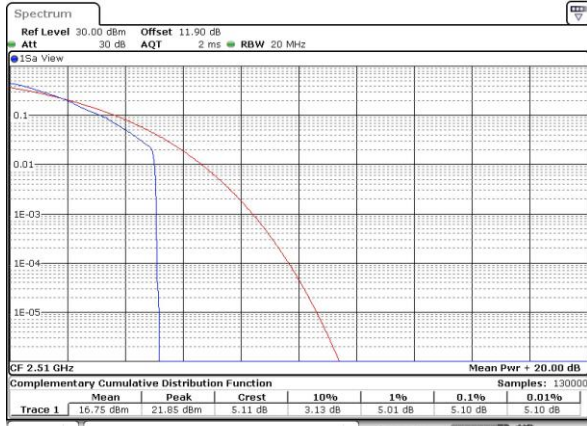

LTE Band 7 / 20MHz / 64QAM

Lowest Channel / 1RB

Date: 1 JUL 2019 18:56:45

Lowest Channel / Full RB

Date: 1 JUL 2019 18:56:56

Middle Channel / 1RB

Date: 1 JUL 2019 18:57:07

Middle Channel / Full RB

Date: 1 JUL 2019 18:57:18

Highest Channel / 1RB

Date: 1 JUL 2019 18:57:29

Highest Channel / Full RB

Date: 1 JUL 2019 18:57:40

26dB Bandwidth

Mode	LTE Band 7 : 26dB BW(MHz)											
BW	1.4MHz		3MHz		5MHz		10MHz		15MHz		20MHz	
Mod.	QPSK	16QAM	QPSK	16QAM	QPSK	16QAM	QPSK	16QAM	QPSK	16QAM	QPSK	16QAM
Lowest CH	-	-	-	-	4.88	4.85	9.85	9.91	14.39	14.48	18.98	18.98
Middle CH	-	-	-	-	4.99	4.88	9.63	9.73	14.51	14.54	19.42	19.14
Highest CH	-	-	-	-	4.85	4.87	9.81	9.77	14.36	14.18	18.70	18.86
Mode	LTE Band 7 : 26dB BW(MHz)											
BW	1.4MHz		3MHz		5MHz		10MHz		15MHz		20MHz	
Mod.	64QAM		64QAM		64QAM		64QAM		64QAM		64QAM	
Lowest CH	-	-	-	-	4.92	-	9.83	-	14.39	-	18.94	-
Middle CH	-	-	-	-	4.83	-	9.69	-	14.36	-	19.30	-
Highest CH	-	-	-	-	4.91	-	9.77	-	14.36	-	18.74	-