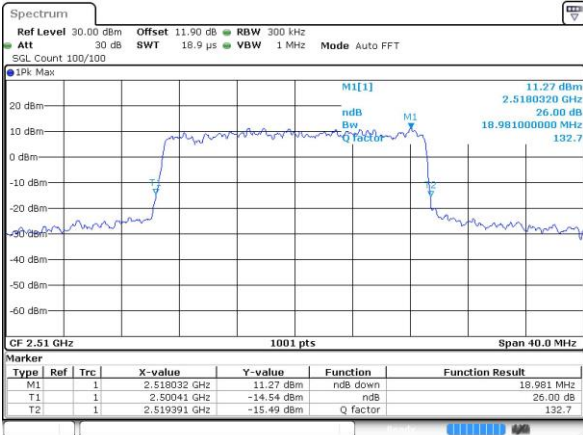

LTE Band 7

Lowest Channel / 20MHz / QPSK

Date: 1 JUL 2019 18:31:08