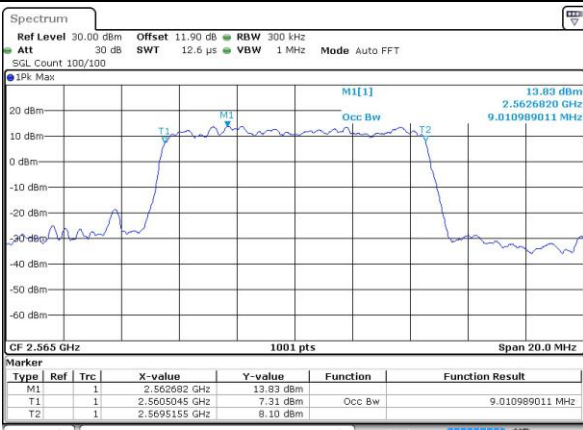

Highest Channel / 10MHz / QPSK

Date: 1.JUL.2019 17:54:45