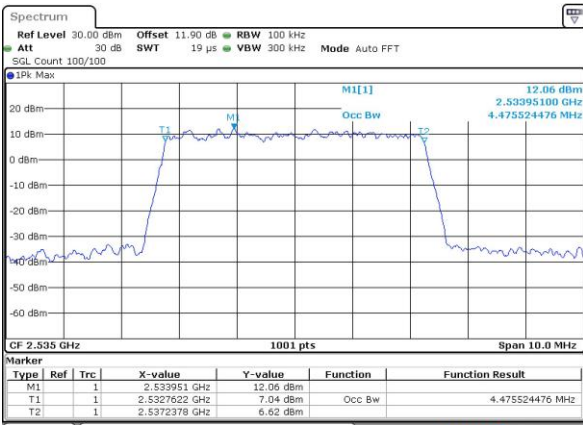

LTE Band 7

Lowest Channel / 5MHz / QPSK

Date: 1.JUL.2019 17:29:49

Lowest Channel / 5MHz / 16QAM

Date: 1.JUL.2019 17:30:01

Middle Channel / 5MHz / QPSK

Date: 1.JUL.2019 17:34:36

Middle Channel / 5MHz / 16QAM

Date: 1.JUL.2019 17:34:48

Highest Channel / 5MHz / QPSK

Date: 1.JUL.2019 17:36:53

Highest Channel / 5MHz / 16QAM

Date: 1.JUL.2019 17:37:06

LTE Band 7

Lowest Channel / 10MHz / QPSK

Date: 1.JUL.2019 17:47:39