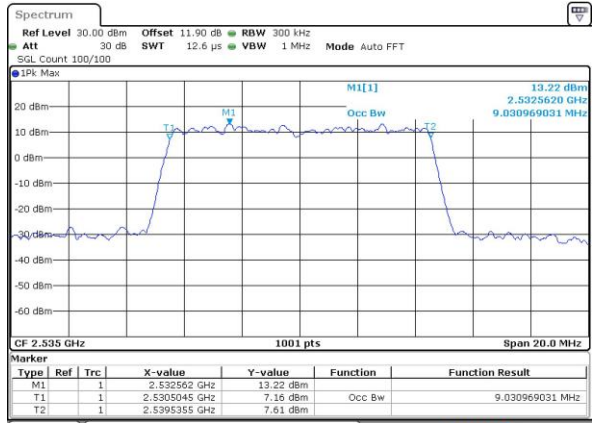

Highest Channel / 20MHz / QPSK

Date: 1 JUL 2019 18:37:48

Highest Channel / 20MHz / 16QAM

Date: 1 JUL 2019 18:38:00

LTE Band 7

Lowest Channel / 5MHz / 64QAM

Date: 1 JUL 2019 17:41:42

Lowest Channel / 10MHz / 64QAM

Date: 1 JUL 2019 18:06:58

Middle Channel / 5MHz / 64QAM

Date: 1 JUL 2019 17:44:05

Middle Channel / 10MHz / 64QAM

Date: 1 JUL 2019 18:09:21

Highest Channel / 5MHz / 64QAM

Date: 1 JUL 2019 17:45:14

Highest Channel / 10MHz / 64QAM