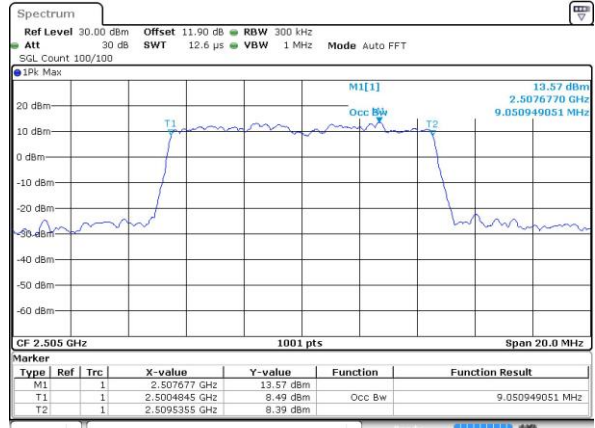

Lowest Channel / 10MHz / 16QAM

Date: 1.JUL.2019 17:47:52