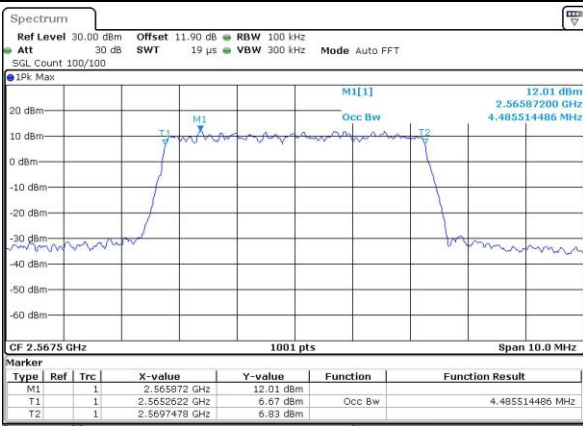

Highest Channel / 5MHz / QPSK

Date: 1.JUL.2019 17:36:53