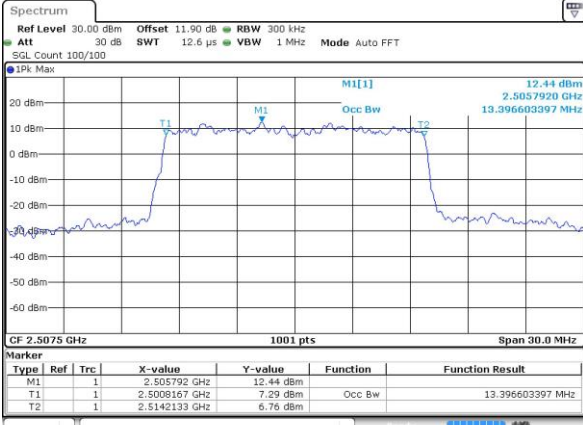

Highest Channel / 20MHz / QPSK

Date: 1 JUL 2019 18:37:48

Highest Channel / 20MHz / 16QAM

Date: 1 JUL 2019 18:38:00

LTE Band 7

Lowest Channel / 5MHz / 64QAM

Date: 1 JUL 2019 17:41:42

Lowest Channel / 10MHz / 64QAM

Date: 1 JUL 2019 18:06:58

Middle Channel / 5MHz / 64QAM

Date: 1 JUL 2019 17:44:05

Middle Channel / 10MHz / 64QAM

Date: 1 JUL 2019 18:09:21

Highest Channel / 5MHz / 64QAM

Date: 1 JUL 2019 17:45:14

Highest Channel / 10MHz / 64QAM

Date: 1 JUL 2019 18:10:30

LTE Band 7

Lowest Channel / 15MHz / 64QAM

Date: 1.JUL.2019 18:24:47

Lowest Channel / 20MHz / 64QAM

Date: 1.JUL.2019 18:42:36

Middle Channel / 15MHz / 64QAM

Date: 1.JUL.2019 18:27:10