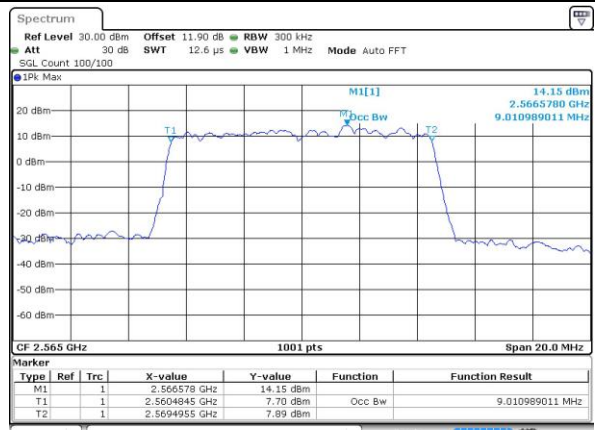

Highest Channel / 10MHz / 16QAM

Date: 1.JUL.2019 17:54:57

LTE Band 7

Lowest Channel / 15MHz / QPSK

Date: 1 JUL 2019 18:12:55

Lowest Channel / 15MHz / 16QAM

Date: 1 JUL 2019 18:13:08

Middle Channel / 15MHz / QPSK