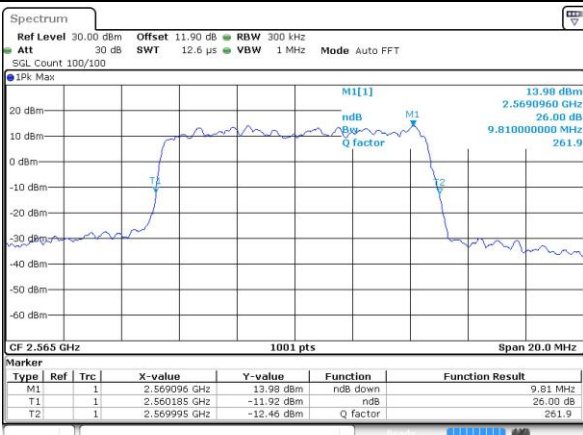

Highest Channel / 10MHz / QPSK

Date: 1.JUL.2019 17:55:09