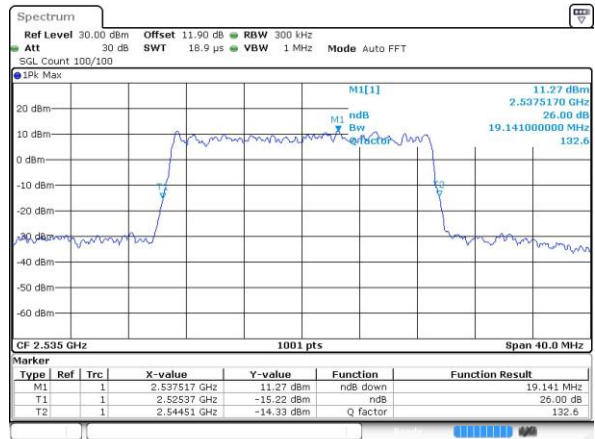

Middle Channel / 20MHz / 16QAM

Date: 1 JUL 2019 18:36:06