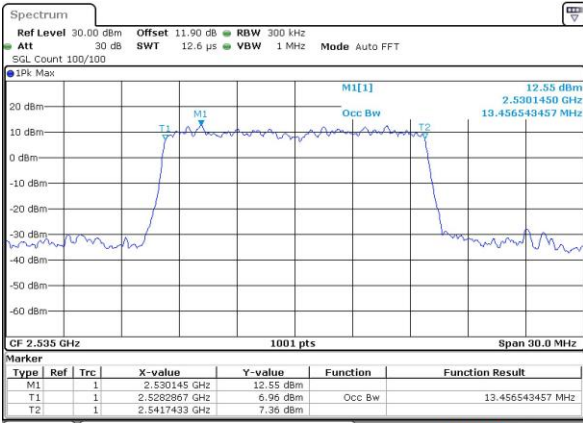

Highest Channel / 10MHz / 16QAM

Date: 1.JUL.2019 17:54:57

LTE Band 7

Lowest Channel / 15MHz / QPSK

Date: 1 JUL 2019 18:12:55

Lowest Channel / 15MHz / 16QAM

Date: 1 JUL 2019 18:13:08

Middle Channel / 15MHz / QPSK

Date: 1 JUL 2019 18:17:42

Middle Channel / 15MHz / 16QAM

Date: 1 JUL 2019 18:17:54

Highest Channel / 15MHz / QPSK

Date: 1 JUL 2019 18:19:59

Highest Channel / 15MHz / 16QAM

Date: 1 JUL 2019 18:20:11

LTE Band 7