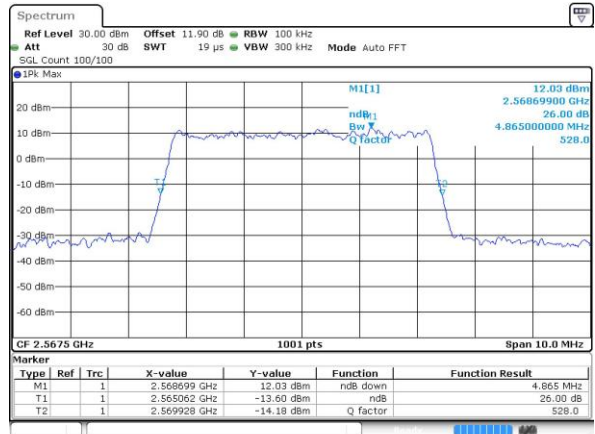

Highest Channel / 5MHz / 16QAM

Date: 1 JUL 2019 17:37:30