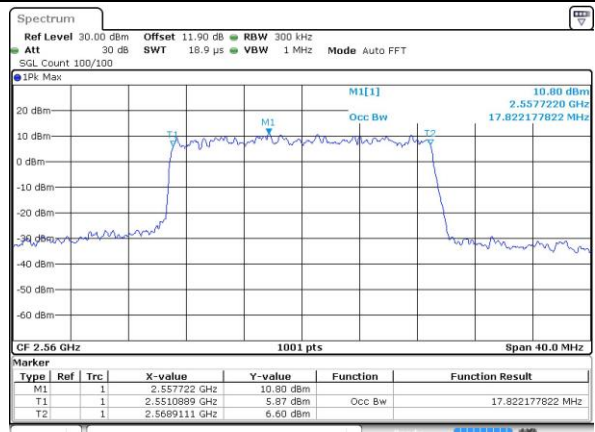

Lowest Channel / 20MHz / QPSK

Date: 1 JUL 2019 18:30:43

Lowest Channel / 20MHz / 16QAM

Date: 1 JUL 2019 18:30:56

Middle Channel / 20MHz / QPSK

Date: 1 JUL 2019 18:35:30

Middle Channel / 20MHz / 16QAM

Date: 1 JUL 2019 18:35:42

Highest Channel / 20MHz / QPSK

Date: 1 JUL 2019 18:37:48

Highest Channel / 20MHz / 16QAM

Date: 1 JUL 2019 18:38:00

LTE Band 7

Lowest Channel / 5MHz / 64QAM

Date: 1 JUL 2019 17:41:42

Lowest Channel / 10MHz / 64QAM