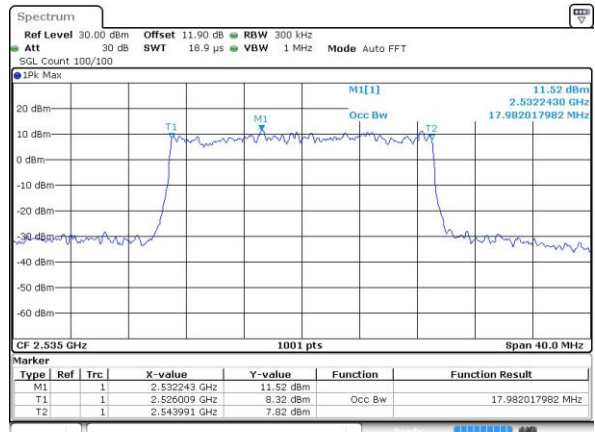

Lowest Channel / 20MHz / QPSK

Date: 1 JUL 2019 18:30:43

Lowest Channel / 20MHz / 16QAM

Date: 1 JUL 2019 18:30:56

Middle Channel / 20MHz / QPSK

Date: 1 JUL 2019 18:35:30

Middle Channel / 20MHz / 16QAM

Date: 1 JUL 2019 18:35:42

Highest Channel / 20MHz / QPSK

Date: 1 JUL 2019 18:37:48

Highest Channel / 20MHz / 16QAM

Date: 1 JUL 2019 18:38:00

LTE Band 7

Lowest Channel / 5MHz / 64QAM

Date: 1 JUL 2019 17:41:42

Lowest Channel / 10MHz / 64QAM