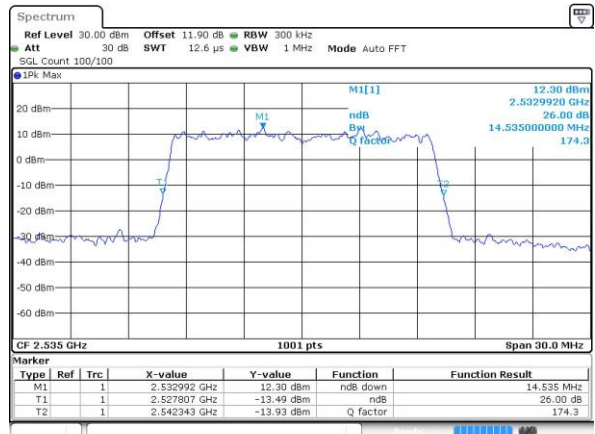

Middle Channel / 15MHz / 16QAM

Date: 1 JUL 2019 18:18:17