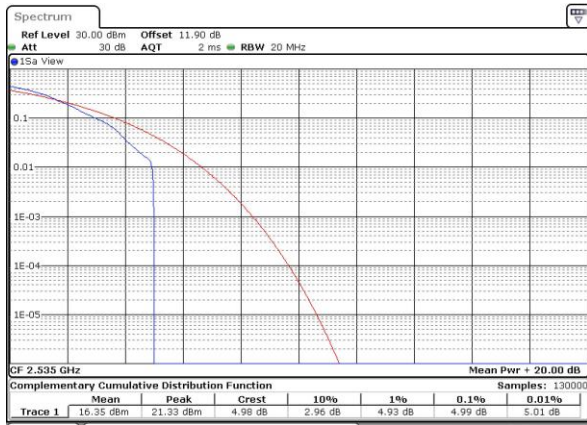

LTE Band 7 / 20MHz / 64QAM

Lowest Channel / 1RB

Date: 1 JUL 2019 18:56:45

Lowest Channel / Full RB

Date: 1 JUL 2019 18:56:56

Middle Channel / 1RB

Date: 1 JUL 2019 18:57:07

Middle Channel / Full RB

Date: 1 JUL 2019 18:57:18

Highest Channel / 1RB

Date: 1 JUL 2019 18:57:29

Highest Channel / Full RB

Date: 1 JUL 2019 18:57:40

26dB Bandwidth

Mode	LTE Band 7 : 26dB BW(MHz)											
BW	1.4MHz		3MHz		5MHz		10MHz		15MHz		20MHz	
Mod.	QPSK	16QAM	QPSK	16QAM	QPSK	16QAM	QPSK	16QAM	QPSK	16QAM	QPSK	16QAM
Lowest CH	-	-	-	-	4.88	4.85	9.85	9.91	14.39	14.48	18.98	18.98
Middle CH	-	-	-	-	4.99	4.88	9.63	9.73	14.51	14.54	19.42	19.14
Highest CH	-	-	-	-	4.85	4.87	9.81	9.77	14.36	14.18	18.70	18.86
Mode	LTE Band 7 : 26dB BW(MHz)											
BW	1.4MHz		3MHz		5MHz		10MHz		15MHz		20MHz	
Mod.	64QAM		64QAM		64QAM		64QAM		64QAM		64QAM	
Lowest CH	-	-	-	-	4.92	-	9.83	-	14.39	-	18.94	-
Middle CH	-	-	-	-	4.83	-	9.69	-	14.36	-	19.30	-
Highest CH	-	-	-	-	4.91	-	9.77	-	14.36	-	18.74	-