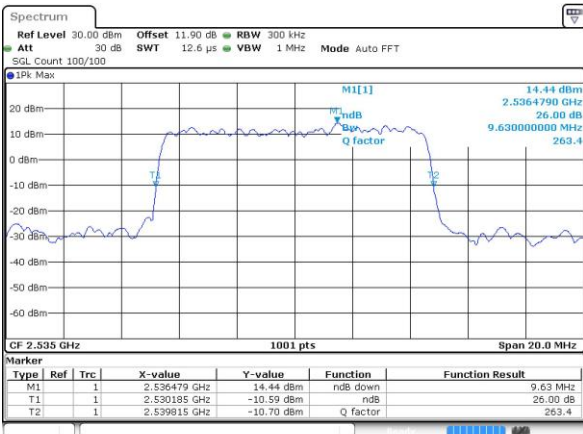

Middle Channel / 10MHz / QPSK

Date: 1.JUL.2019 17:52:51