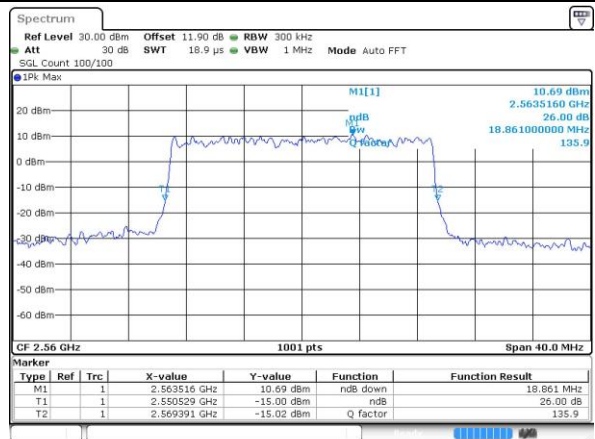

Highest Channel / 20MHz / QPSK

Date: 1 JUL 2019 18:38:13

Highest Channel / 20MHz / 16QAM

Date: 1 JUL 2019 18:38:25

LTE Band 7

Lowest Channel / 5MHz / 64QAM

Date: 1.JUL.2019 17:41:54

Lowest Channel / 10MHz / 64QAM