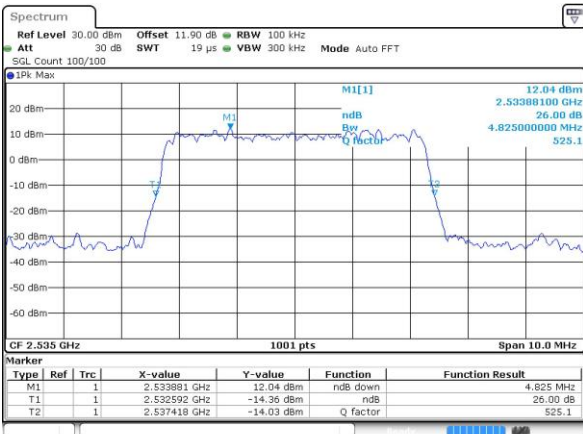

Middle Channel / 5MHz / 64QAM

Date: 1.JUL.2019 17:44:17