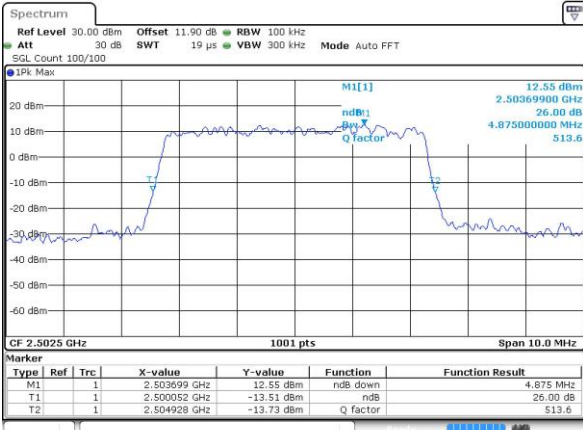

LTE Band 7

Lowest Channel / 5MHz / QPSK

Date: 1 JUL 2019 17:30:13