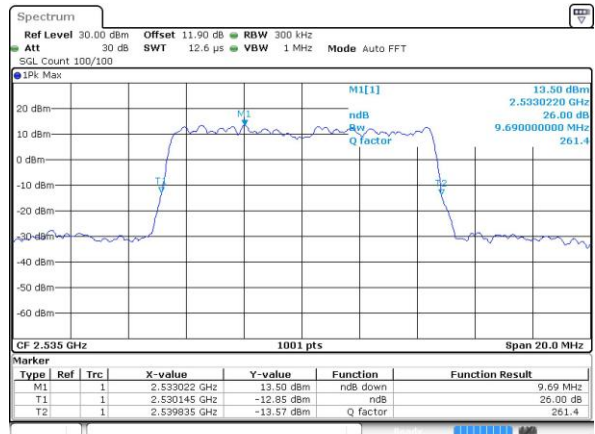

Middle Channel / 10MHz / 64QAM

Date: 1.JUL.2019 18:09:33