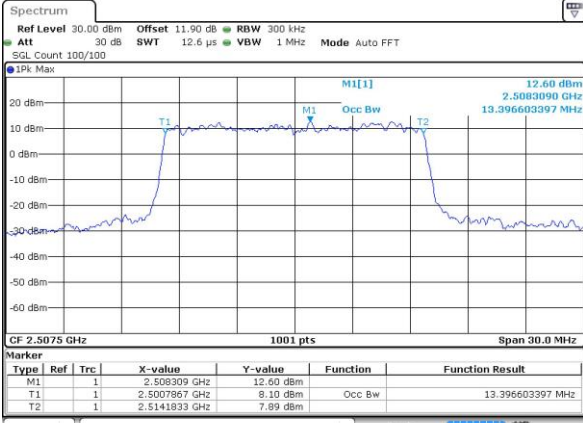

Highest Channel / 10MHz / 16QAM

Date: 1.JUL.2019 17:54:57

LTE Band 7

Lowest Channel / 15MHz / QPSK

Date: 1 JUL 2019 18:12:55

Lowest Channel / 15MHz / 16QAM

Date: 1 JUL 2019 18:13:08

Middle Channel / 15MHz / QPSK

Date: 1 JUL 2019 18:17:42

Middle Channel / 15MHz / 16QAM

Date: 1 JUL 2019 18:17:54

Highest Channel / 15MHz / QPSK

Date: 1 JUL 2019 18:19:59

Highest Channel / 15MHz / 16QAM

Date: 1 JUL 2019 18:20:11

LTE Band 7