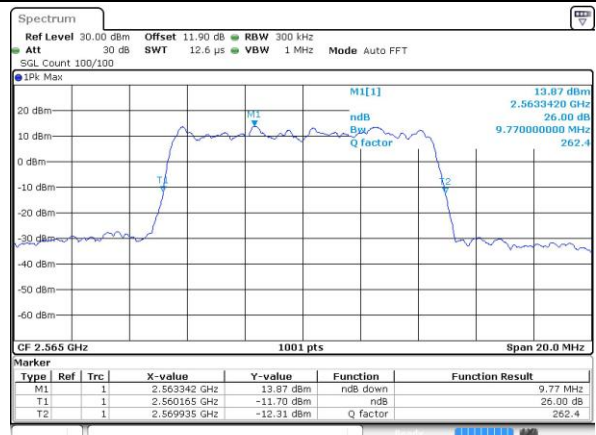

Highest Channel / 10MHz / 16QAM

Date: 1.JUL.2019 17:55:21

LTE Band 7

Lowest Channel / 15MHz / QPSK

Date: 1 JUL 2019 18:13:20

Lowest Channel / 15MHz / 16QAM

Date: 1 JUL 2019 18:13:32

Middle Channel / 15MHz / QPSK