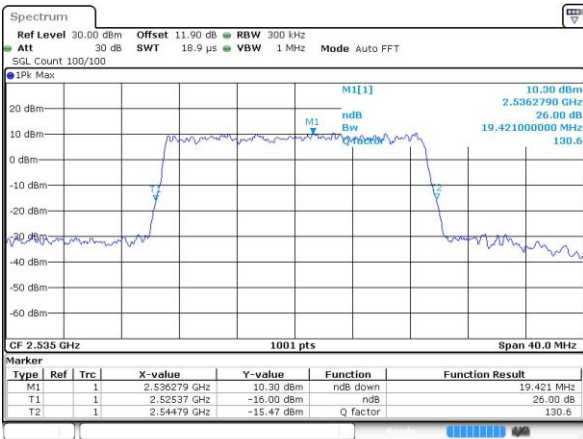

Middle Channel / 20MHz / QPSK

Date: 1 JUL 2019 18:35:54