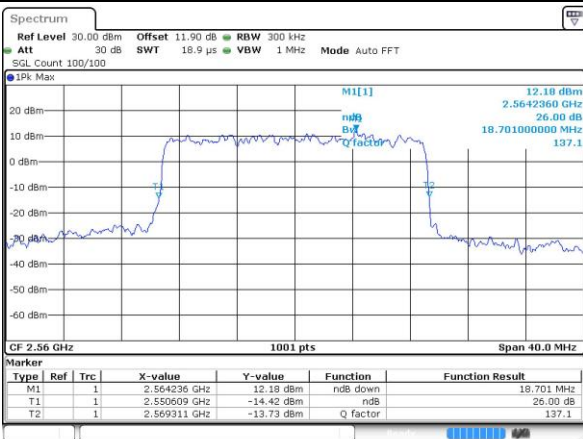

Highest Channel / 20MHz / QPSK

Date: 1 JUL 2019 18:38:13

Highest Channel / 20MHz / 16QAM

Date: 1 JUL 2019 18:38:25

LTE Band 7

Lowest Channel / 5MHz / 64QAM

Date: 1.JUL.2019 17:41:54

Lowest Channel / 10MHz / 64QAM