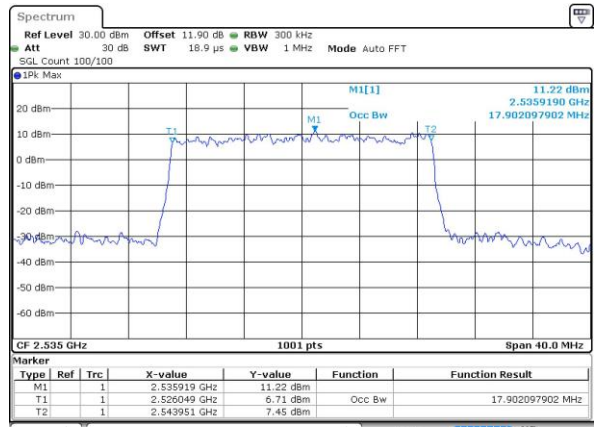

Date: 1 JUL 2019 18:10:30

LTE Band 7

Lowest Channel / 15MHz / 64QAM

Date: 1.JUL.2019 18:24:47

Lowest Channel / 20MHz / 64QAM

Date: 1.JUL.2019 18:42:36

Middle Channel / 15MHz / 64QAM

Date: 1.JUL.2019 18:27:10

Middle Channel / 20MHz / 64QAM

Date: 1.JUL.2019 18:45:00

Highest Channel / 15MHz / 64QAM

Date: 1.JUL.2019 18:28:19

Highest Channel / 20MHz / 64QAM

Date: 1.JUL.2019 18:46:08

Conducted Band Edge

LTE Band 7 / 5MHz / 16QAM

Lowest Band Edge / 1 RB

Date: 1 JUL 2019 17:31:39

Highest Band Edge / 1 RB

Date: 1 JUL 2019 17:38:43

Lowest Band Edge / Full RB

Date: 1 JUL 2019 17:32:52

Highest Band Edge / Full RB

Date: 1 JUL 2019 17:39:57