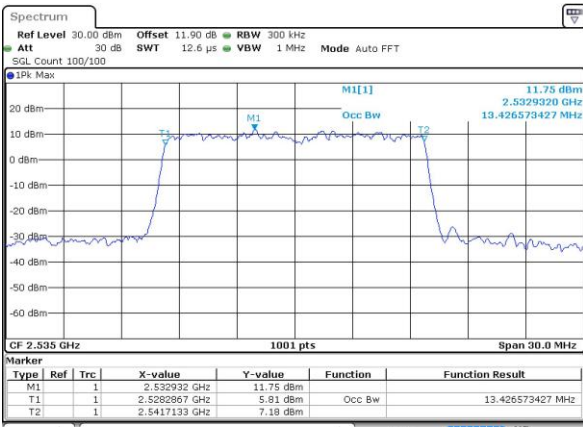

Date: 1 JUL 2019 18:10:30

LTE Band 7

Lowest Channel / 15MHz / 64QAM

Date: 1.JUL.2019 18:24:47

Lowest Channel / 20MHz / 64QAM

Date: 1.JUL.2019 18:42:36

Middle Channel / 15MHz / 64QAM

Date: 1.JUL.2019 18:27:10

Middle Channel / 20MHz / 64QAM

Date: 1.JUL.2019 18:45:00

Highest Channel / 15MHz / 64QAM

Date: 1.JUL.2019 18:28:19

Highest Channel / 20MHz / 64QAM

Date: 1.JUL.2019 18:46:08

Conducted Band Edge

LTE Band 7 / 5MHz / 16QAM

Lowest Band Edge / 1 RB

Date: 1 JUL 2019 17:31:39

Highest Band Edge / 1 RB

Date: 1 JUL 2019 17:38:43

Lowest Band Edge / Full RB

Date: 1 JUL 2019 17:32:52

Highest Band Edge / Full RB

Date: 1 JUL 2019 17:39:57