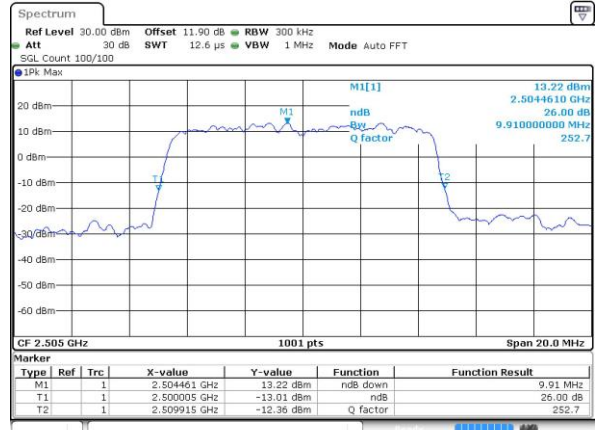

Lowest Channel / 10MHz / 16QAM

Date: 1.JUL.2019 17:48:16