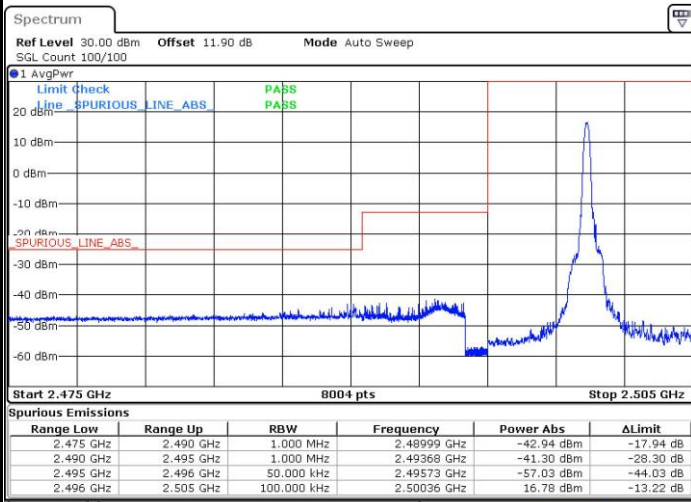

Date: 1 JUL 2019 18:10:30

LTE Band 7

Lowest Channel / 15MHz / 64QAM

Date: 1.JUL.2019 18:24:47

Lowest Channel / 20MHz / 64QAM

Date: 1.JUL.2019 18:42:36

Middle Channel / 15MHz / 64QAM

Date: 1.JUL.2019 18:27:10

Middle Channel / 20MHz / 64QAM

Date: 1.JUL.2019 18:45:00

Highest Channel / 15MHz / 64QAM

Date: 1.JUL.2019 18:28:19

Highest Channel / 20MHz / 64QAM

Date: 1.JUL.2019 18:46:08

Conducted Band Edge

LTE Band 7 / 5MHz / 16QAM

Lowest Band Edge / 1 RB

Date: 1 JUL 2019 17:31:39

Highest Band Edge / 1 RB

Date: 1 JUL 2019 17:38:43

Lowest Band Edge / Full RB

Date: 1 JUL 2019 17:32:52

Highest Band Edge / Full RB

Date: 1 JUL 2019 17:39:57