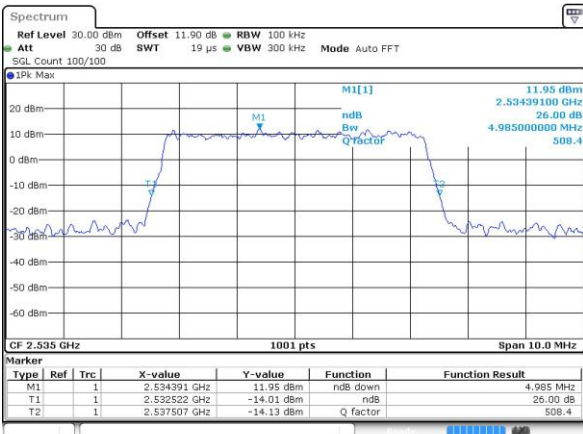

Date: 1 JUL 2019 18:57:18

Highest Channel / 1RB

Date: 1 JUL 2019 18:57:29

Highest Channel / Full RB

Date: 1 JUL 2019 18:57:40

26dB Bandwidth

Mode	LTE Band 7 : 26dB BW(MHz)											
BW	1.4MHz		3MHz		5MHz		10MHz		15MHz		20MHz	
Mod.	QPSK	16QAM	QPSK	16QAM	QPSK	16QAM	QPSK	16QAM	QPSK	16QAM	QPSK	16QAM
Lowest CH	-	-	-	-	4.88	4.85	9.85	9.91	14.39	14.48	18.98	18.98
Middle CH	-	-	-	-	4.99	4.88	9.63	9.73	14.51	14.54	19.42	19.14
Highest CH	-	-	-	-	4.85	4.87	9.81	9.77	14.36	14.18	18.70	18.86
Mode	LTE Band 7 : 26dB BW(MHz)											
BW	1.4MHz		3MHz		5MHz		10MHz		15MHz		20MHz	
Mod.	64QAM		64QAM		64QAM		64QAM		64QAM		64QAM	
Lowest CH	-	-	-	-	4.92	-	9.83	-	14.39	-	18.94	-
Middle CH	-	-	-	-	4.83	-	9.69	-	14.36	-	19.30	-
Highest CH	-	-	-	-	4.91	-	9.77	-	14.36	-	18.74	-

LTE Band 7

Lowest Channel / 5MHz / QPSK

Date: 1 JUL 2019 17:30:13

Lowest Channel / 5MHz / 16QAM

Date: 1 JUL 2019 17:30:26

Middle Channel / 5MHz / QPSK

Date: 1 JUL 2019 17:34:59

Middle Channel / 5MHz / 16QAM