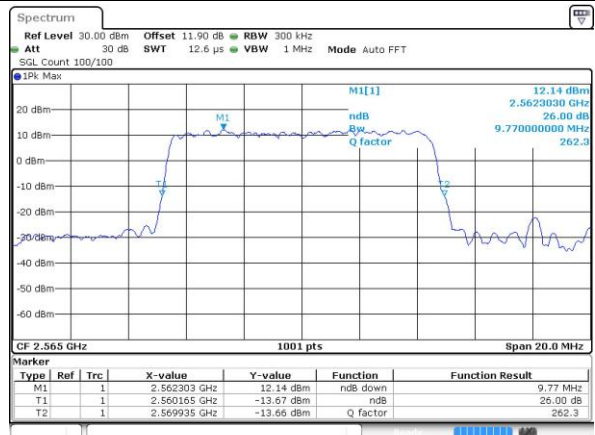

Date: 1.JUL.2019 18:07:10

Middle Channel / 5MHz / 64QAM

Date: 1.JUL.2019 17:44:17

Middle Channel / 10MHz / 64QAM

Date: 1.JUL.2019 18:09:33

Highest Channel / 5MHz / 64QAM

Date: 1.JUL.2019 17:45:26

Highest Channel / 10MHz / 64QAM