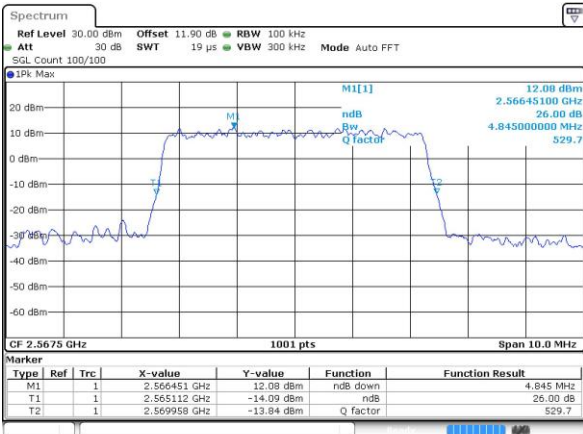

Highest Channel / 5MHz / QPSK

Date: 1 JUL 2019 17:37:18