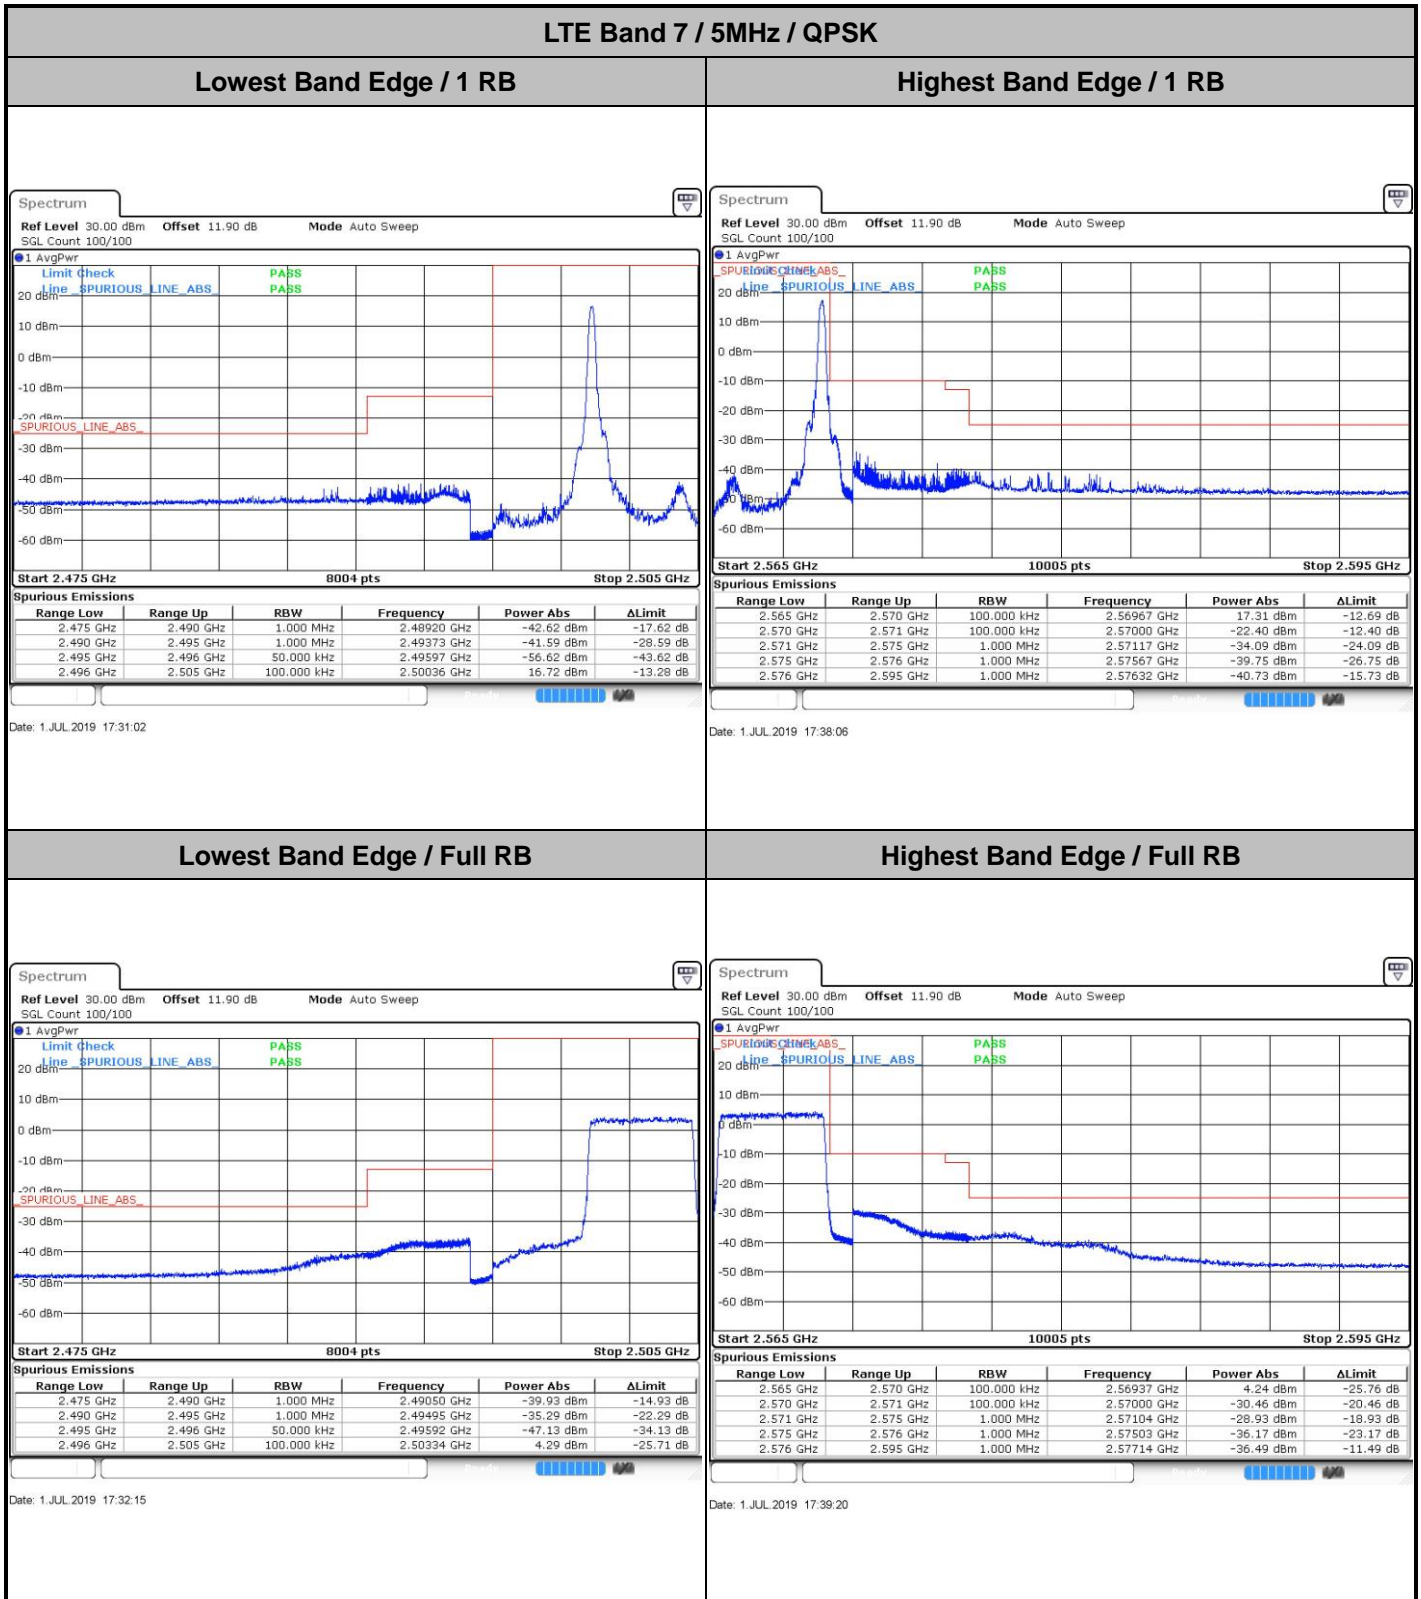

Date: 1 JUL 2019 18:10:30

LTE Band 7

Lowest Channel / 15MHz / 64QAM

Date: 1.JUL.2019 18:24:47

Lowest Channel / 20MHz / 64QAM

Date: 1.JUL.2019 18:42:36

Middle Channel / 15MHz / 64QAM

Date: 1.JUL.2019 18:27:10

Middle Channel / 20MHz / 64QAM

Date: 1.JUL.2019 18:45:00

Highest Channel / 15MHz / 64QAM

Date: 1.JUL.2019 18:28:19

Highest Channel / 20MHz / 64QAM

Date: 1.JUL.2019 18:46:08

Conducted Band Edge

LTE Band 7 / 5MHz / 16QAM

Lowest Band Edge / 1 RB

Date: 1 JUL 2019 17:31:39

Highest Band Edge / 1 RB

Date: 1 JUL 2019 17:38:43

Lowest Band Edge / Full RB

Date: 1 JUL 2019 17:32:52

Highest Band Edge / Full RB

Date: 1 JUL 2019 17:39:57