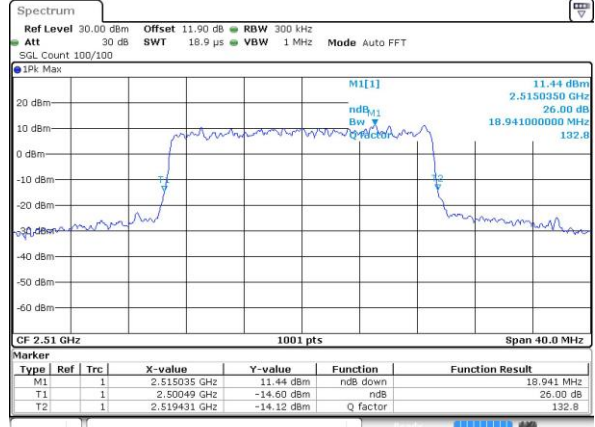

Date: 1.JUL.2019 18:10:42

LTE Band 7

Lowest Channel / 15MHz / 64QAM

Date: 1 JUL 2019 18:24:59

Lowest Channel / 20MHz / 64QAM

Date: 1 JUL 2019 18:42:48

Middle Channel / 15MHz / 64QAM

Date: 1 JUL 2019 18:27:21