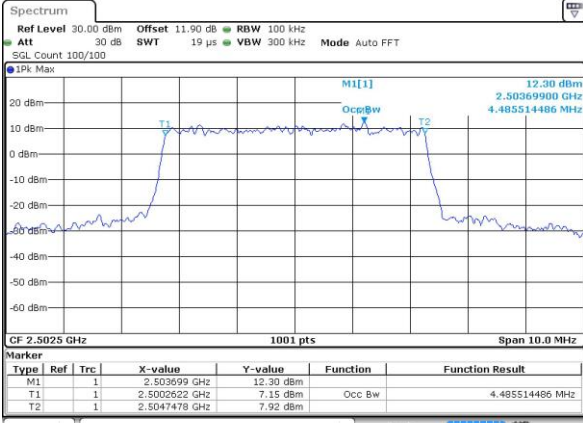

Highest Channel / 20MHz / QPSK

Date: 1 JUL 2019 18:37:48

Highest Channel / 20MHz / 16QAM

Date: 1 JUL 2019 18:38:00

LTE Band 7

Lowest Channel / 5MHz / 64QAM

Date: 1 JUL 2019 17:41:42

Lowest Channel / 10MHz / 64QAM