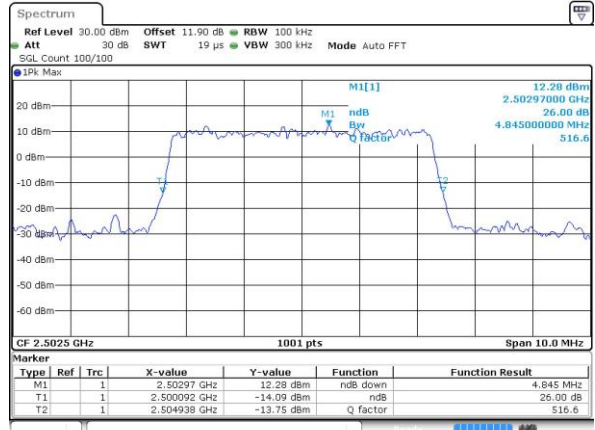

Lowest Channel / 5MHz / 16QAM

Date: 1 JUL 2019 17:30:26