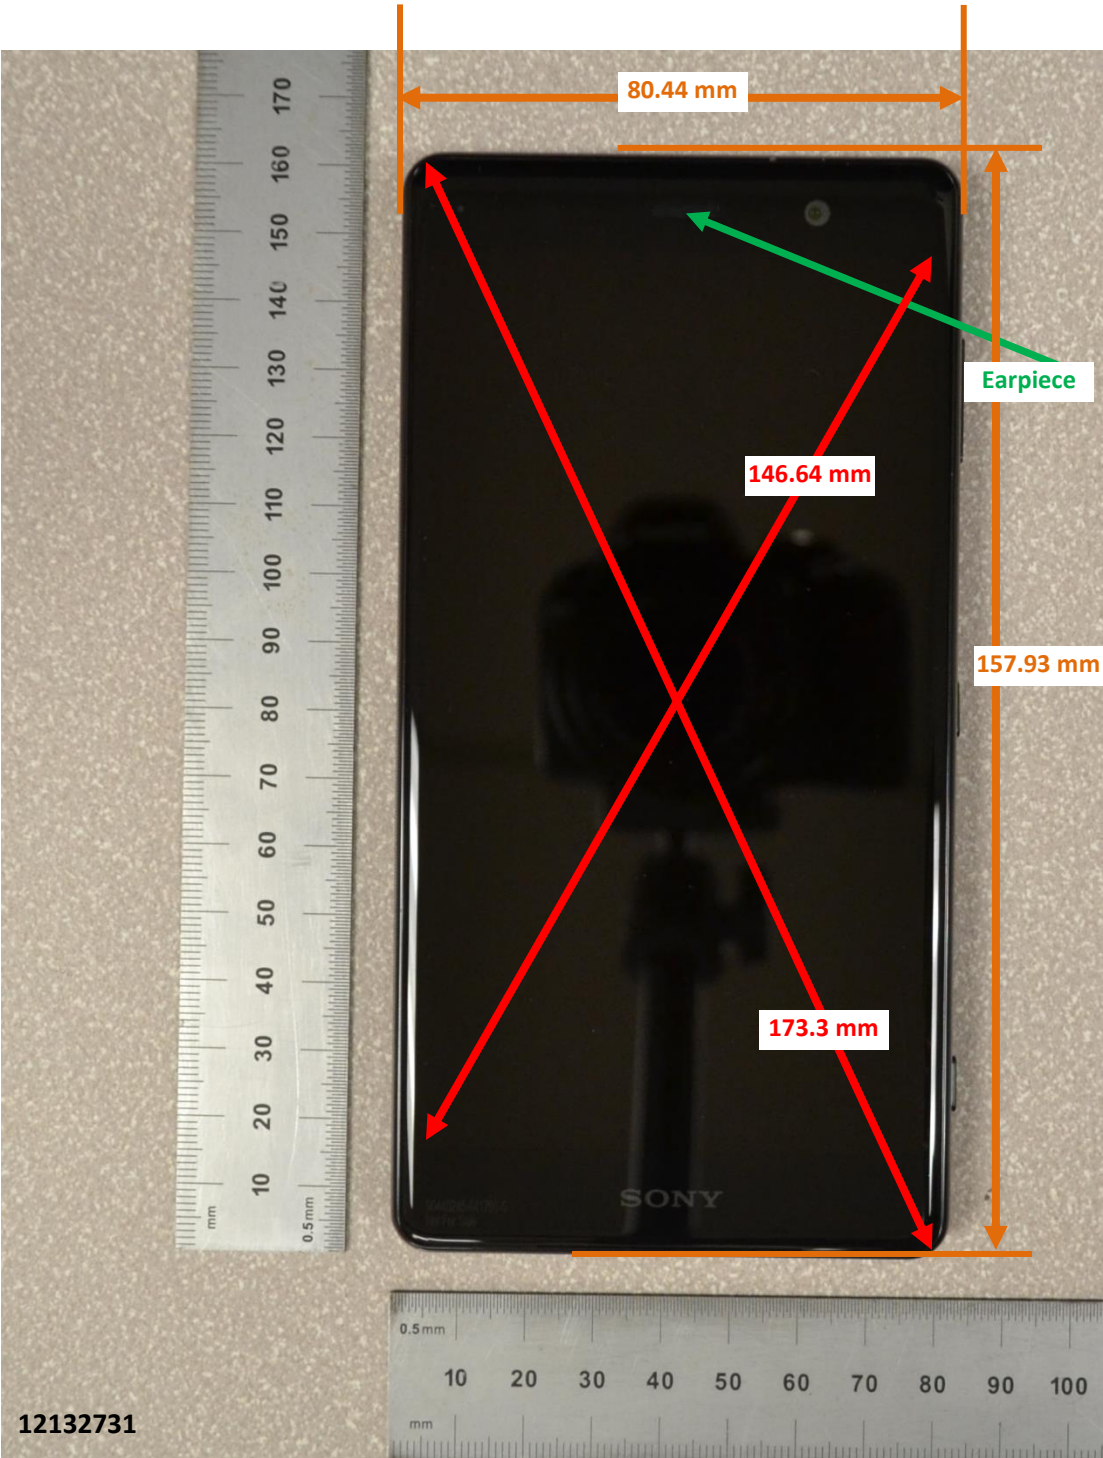

# DUT and SAR Set-up Photos

## Overall Dimensions

Front View of the DUT

12132731

Rear View of the DUT

12132731

## Setup Photos

Handset Vertical and Horizontal Reference Lines

Vertical  
Center Line

Horizontal  
Line

# Head Exposure Conditions

Left Touch

12132731

Left Tilt (15°)

12132731

Right Touch

12132731

Right Tilt (15°)