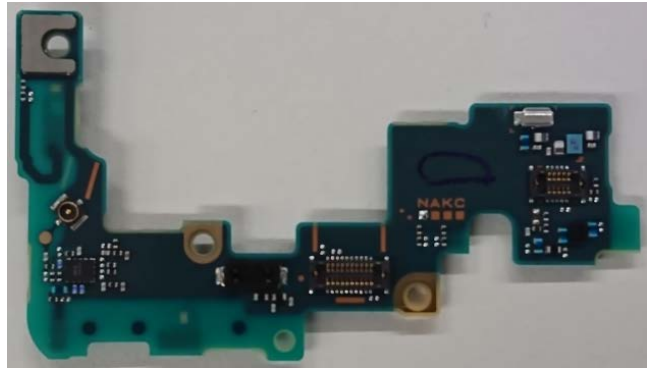

FCC ID: PY7-68553C Internal Photo

Without LCD

Without PBA and Battery

LCD

Internal PWB with Shield cases (Front-side)

Internal PWB without Shield cases (Front-side)

Internal PWB with Shield cases (Rear-side)

Internal PWB without Shield cases (Rear-side)

Internal ANT1 PWB (Front-side)

Internal ANT1 PWB (Back-side)

Internal ANT1 PWB without Shield (Front-side)

Battery: