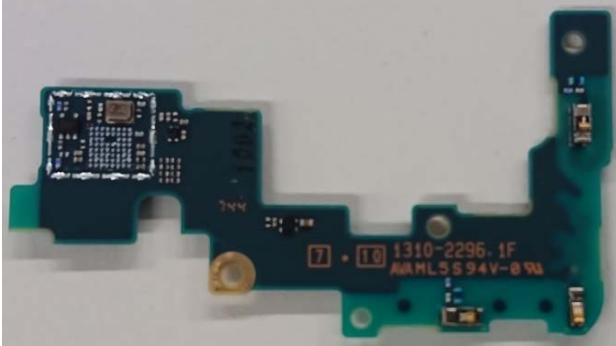

FCC ID: PY7-68553C Internal Photo

Without LCD

Without PBA and Battery

LCD

Internal PWB with Shield cases (Front-side)

Internal PWB without Shield cases (Front-side)

Internal PWB with Shield cases (Rear-side)

Internal PWB without Shield cases (Rear-side)

Internal ANT1 PWB (Front-side)

Internal ANT1 PWB (Back-side)

Internal ANT1 PWB without Shield (Front-side)

Battery: