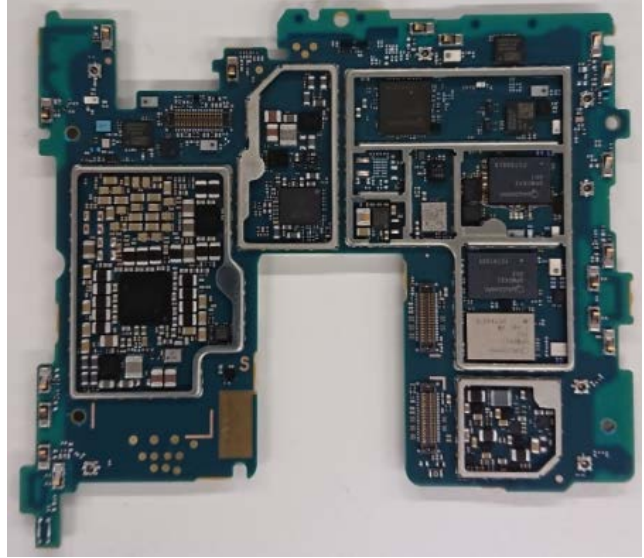

FCC ID: PY7-68553C Internal Photo

Without LCD

Without PBA and Battery

LCD

Internal PWB with Shield cases (Front-side)

Internal PWB without Shield cases (Front-side)

Internal PWB with Shield cases (Rear-side)

Internal PWB without Shield cases (Rear-side)

Internal ANT1 PWB (Front-side)

Internal ANT1 PWB (Back-side)

Internal ANT1 PWB without Shield (Front-side)

Battery: