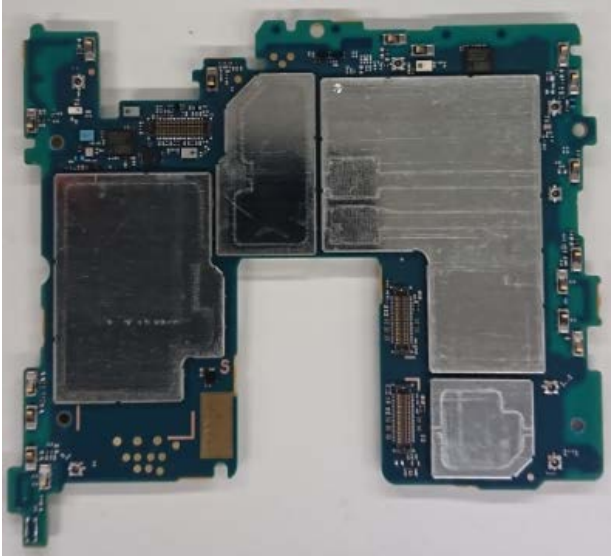

FCC ID: PY7-68553C Internal Photo

Without LCD

Without PBA and Battery

LCD

Internal PWB with Shield cases (Front-side)

Internal PWB without Shield cases (Front-side)

Internal PWB with Shield cases (Rear-side)

Internal PWB without Shield cases (Rear-side)

Internal ANT1 PWB (Front-side)

Internal ANT1 PWB (Back-side)

Internal ANT1 PWB without Shield (Front-side)

Battery: