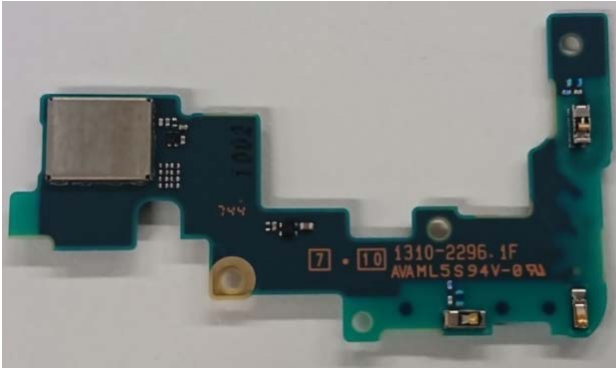

FCC ID: PY7-68553C Internal Photo

Without LCD

Without PBA and Battery

LCD

Internal PWB with Shield cases (Front-side)

Internal PWB without Shield cases (Front-side)

Internal PWB with Shield cases (Rear-side)

Internal PWB without Shield cases (Rear-side)

Internal ANT1 PWB (Front-side)

Internal ANT1 PWB (Back-side)

Internal ANT1 PWB without Shield (Front-side)

Battery: