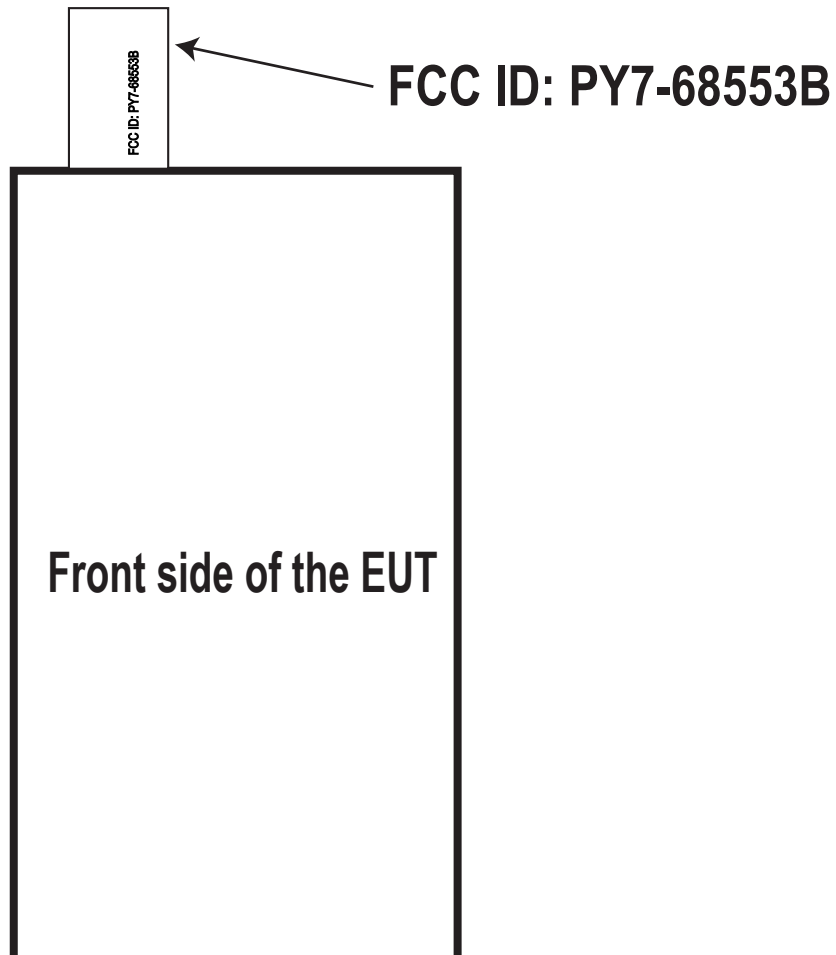

Label and Label Location

PY7-68553B

The FCC ID is not on the exterior of the device but labelling meets the conditions allowed in KDB 784748 for the label to be placed in a user accessible area:

1. The device is handheld
2. The quick start manual directs the user where to find the FCC label
3. The user does not require any special tools to access the FCC label and the label is not removable
4. The FCC ID is on the label, FCC15.19(a) statement in manual due to device size.
5. The label tray which has FCC ID is stored in the same place of the SIM card tray, pull it out to exhibit FCC ID.