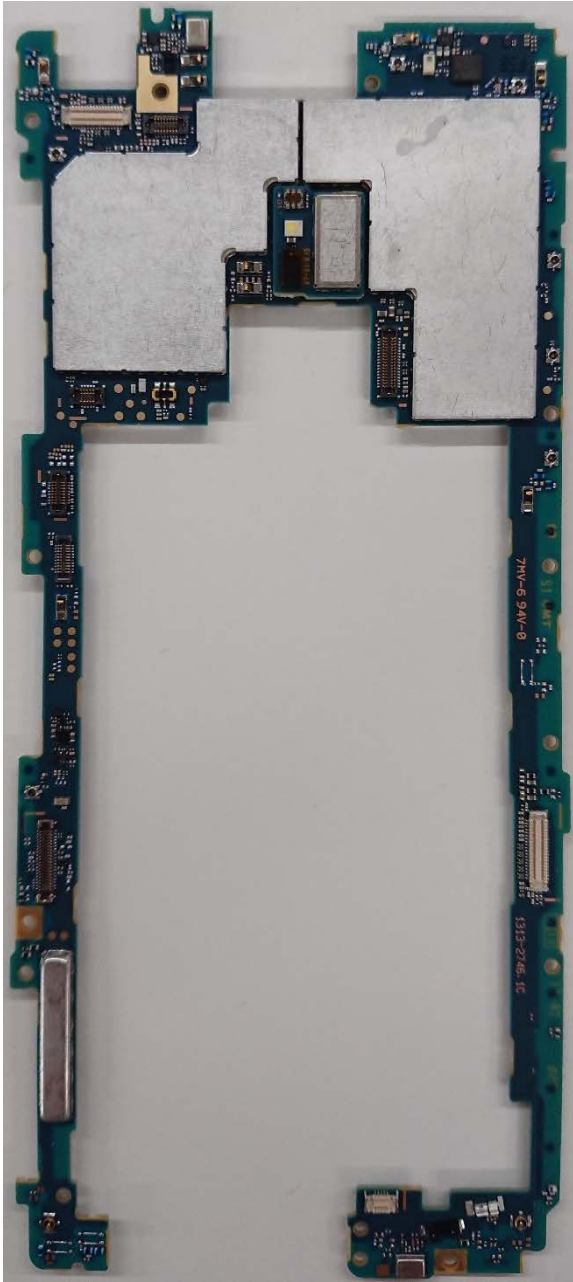

FCC ID: PY7-68553B Internal Photo

Without Rear panel

Without PBA and Battery

Rear panel

Internal PWB with Shield cases (Front-side)

Internal PWB without Shield cases (Front-side)

Internal PWB with Shield cases (Rear-side)

Internal PWB without Shield cases (Rear-side)