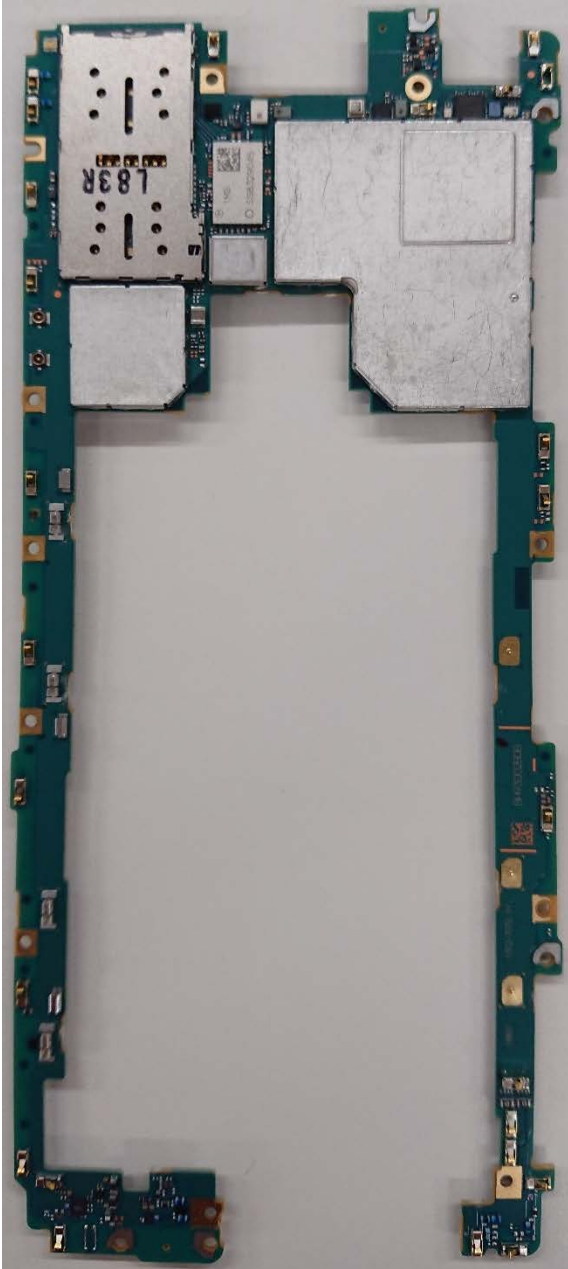

FCC ID: PY7-68553B Internal Photo

Without Rear panel

Without PBA and Battery

Rear panel

Internal PWB with Shield cases (Front-side)

Internal PWB without Shield cases (Front-side)

Internal PWB with Shield cases (Rear-side)

Internal PWB without Shield cases (Rear-side)