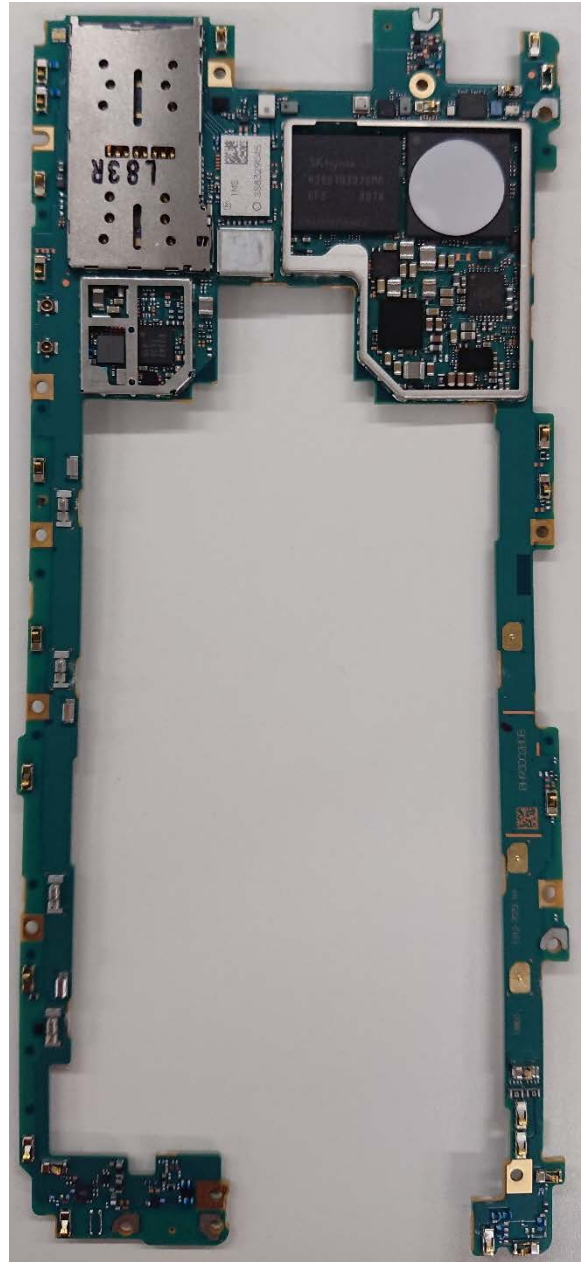

FCC ID: PY7-68553B Internal Photo

Without Rear panel

Without PBA and Battery

Rear panel

Internal PWB with Shield cases (Front-side)

Internal PWB without Shield cases (Front-side)

Internal PWB with Shield cases (Rear-side)

Internal PWB without Shield cases (Rear-side)